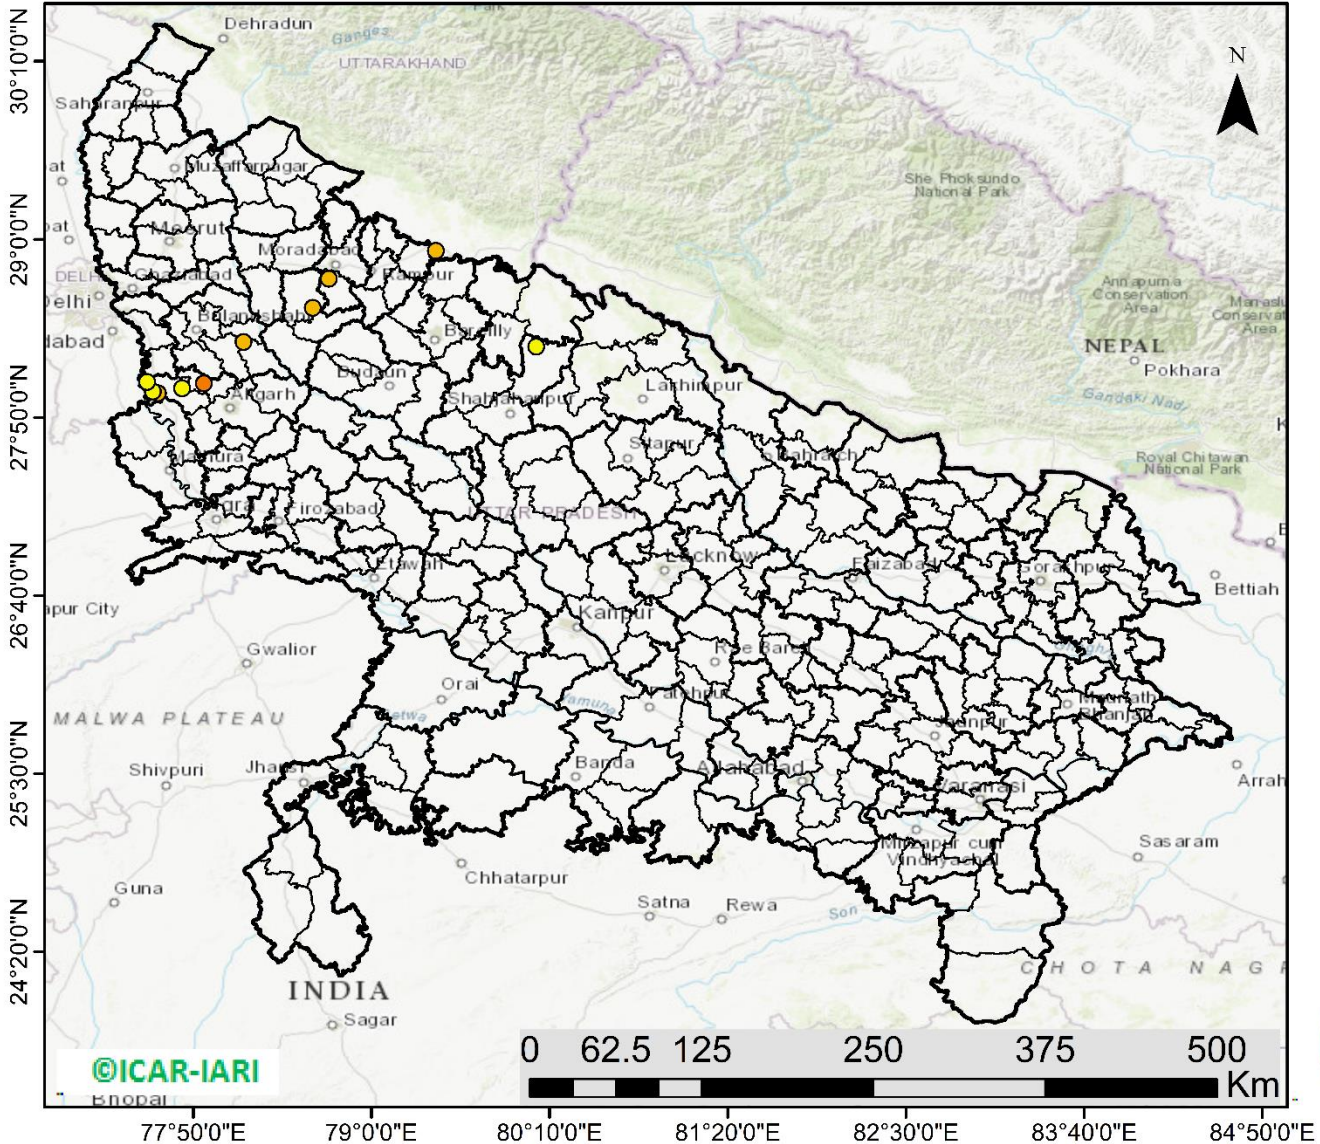

Division of Agricultural Physics, ICAR – Indian Agricultural Research Institute, New Delhi – 110012

<https://creams.iari.res.in>

Highlights for 09-Oct-2024

- The active fire events due to rice residue burning were monitored using satellite remote sensing, following the "Standard Protocol for Estimation of Crop Residue Burning Fire Events using Satellite Data".
- Satellites detected **56** residue burning events in the six study States on **09-Oct-2024**.
- The state wise events detected on **09-Oct-2024** were **33** in Punjab, **10** in Haryana, **10** in UP, **00** in Delhi, **01** in Rajasthan and **02** in MP.
- Total **602** burning events were detected in the six states between **15-Sept-2024** and **09-Oct-2024**, which are distributed as **267**, **187**, **77**, **00**, **18** and **53** in Punjab, Haryana, UP, Delhi, Rajasthan and MP, respectively.
- Detection of burning events was hampered by the presence of scattered clouds over parts of Rajasthan and Madhya Pradesh states.

33 burning events detected in Punjab during (09th Oct 2024)

Fire Intensity (W/m²)

- 0 - 5
- 6 - 10
- 11 - 15
- 16 - 20
- >20

<http://geoportal.icar.gov.in:8080/geoexplorer/composer/>

District-wise cumulative number of residues burning events in Punjab (15Sep-09Oct-2024)

Haryana

RICE RESIDUE BURNING IN HARYANA

10 burning events detected in Haryana on (09th Oct 2024)

Fire Intensity (W/m²)

- 0 - 5
- 6 - 10
- 11 - 15
- 16 - 20
- >20

<http://geoportal.icar.gov.in:8080/geoexplorer/composer/>

District-wise cumulative number of residues burning events in Haryana (15Sep-09Oct-2024)

Uttar Pradesh

RICE RESIDUE BURNING IN UTTAR PRADESH

10 burning events detected in Uttar Pradesh on (09th Oct 2024)