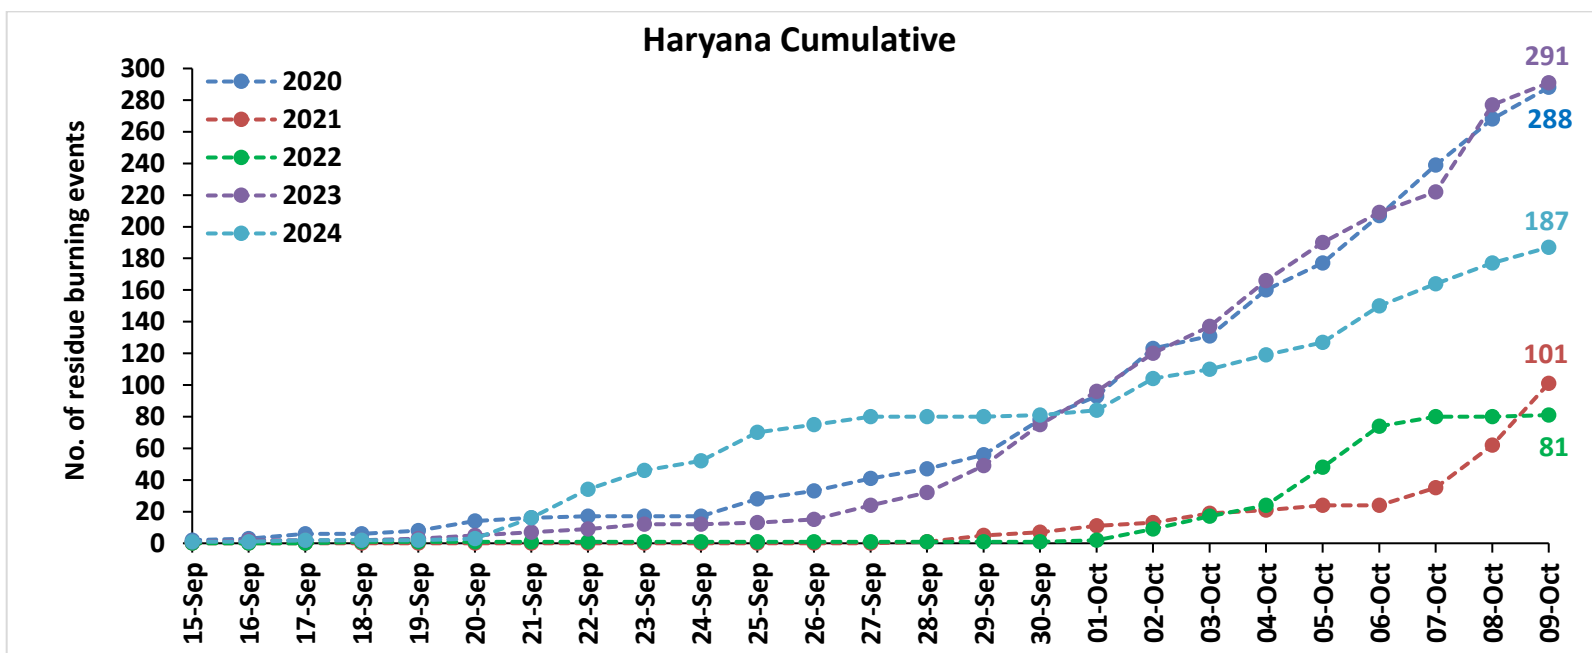

Division of Agricultural Physics, ICAR – Indian Agricultural Research Institute, New Delhi – 110012

<https://creams.iari.res.in>

Highlights for 09-Oct-2024

- The active fire events due to rice residue burning were monitored using satellite remote sensing, following the "Standard Protocol for Estimation of Crop Residue Burning Fire Events using Satellite Data".
- Satellites detected **56** residue burning events in the six study States on **09-Oct-2024**.
- The state wise events detected on **09-Oct-2024** were **33** in Punjab, **10** in Haryana, **10** in UP, **00** in Delhi, **01** in Rajasthan and **02** in MP.
- Total **602** burning events were detected in the six states between **15-Sept-2024** and **09-Oct-2024**, which are distributed as **267**, **187**, **77**, **00**, **18** and **53** in Punjab, Haryana, UP, Delhi, Rajasthan and MP, respectively.
- Detection of burning events was hampered by the presence of scattered clouds over parts of Rajasthan and Madhya Pradesh states.

Temporal distribution of rice residue burning events for the study States in 2024

Uttar Pradesh

Rajasthan

Madhya Pradesh

Comparison of residue burning events in current year (2024) with previous years (2020, 2021, 2022 and 2023) for the study States