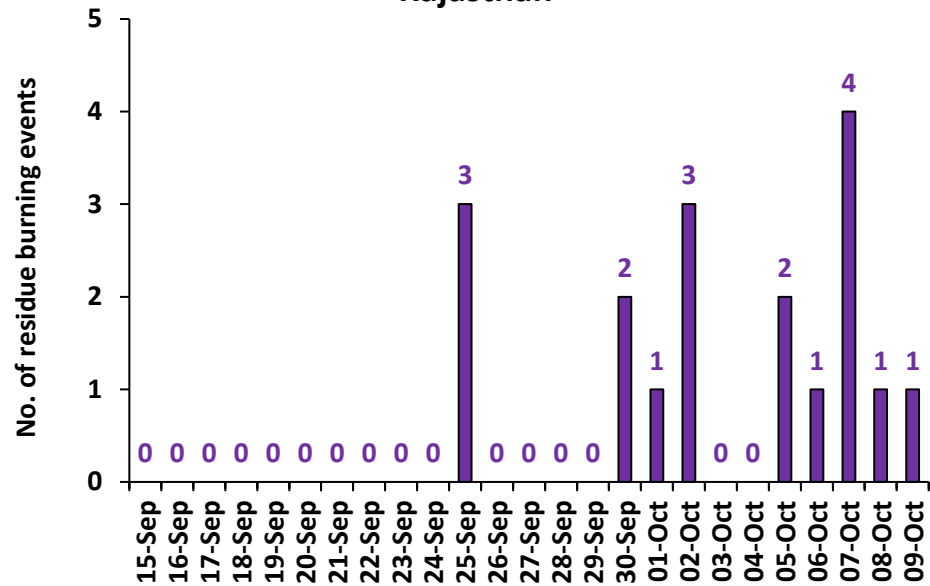

Uttar Pradesh

Rajasthan

Madhya Pradesh