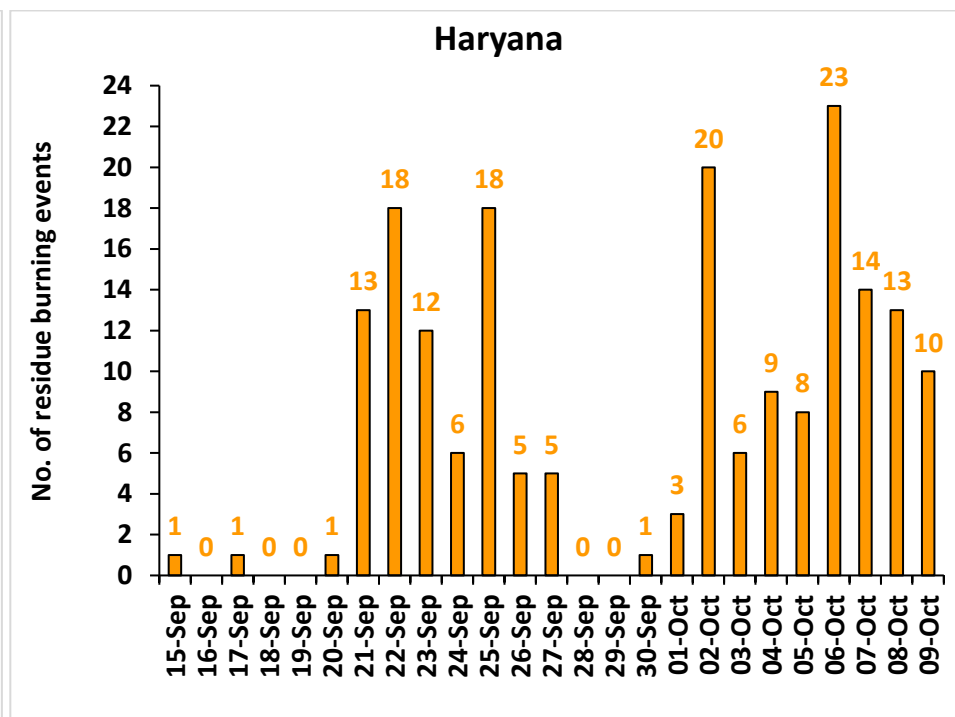

Division of Agricultural Physics, ICAR – Indian Agricultural Research Institute, New Delhi – 110012

<https://creams.iari.res.in>

Highlights for 09-Oct-2024

- The active fire events due to rice residue burning were monitored using satellite remote sensing, following the "Standard Protocol for Estimation of Crop Residue Burning Fire Events using Satellite Data".
- Satellites detected **56** residue burning events in the six study States on **09-Oct-2024**.
- The state wise events detected on **09-Oct-2024** were **33** in Punjab, **10** in Haryana, **10** in UP, **00** in Delhi, **01** in Rajasthan and **02** in MP.
- Total **602** burning events were detected in the six states between **15-Sept-2024** and **09-Oct-2024**, which are distributed as **267**, **187**, **77**, **00**, **18** and **53** in Punjab, Haryana, UP, Delhi, Rajasthan and MP, respectively.
- Detection of burning events was hampered by the presence of scattered clouds over parts of Rajasthan and Madhya Pradesh states.

Temporal distribution of rice residue burning events for the study States in 2024

Uttar Pradesh

Rajasthan

Madhya Pradesh

Comparison of residue burning events in current year (2024) with previous years (2020, 2021, 2022 and 2023) for the study States

33 burning events detected in Punjab during (09th Oct 2024)

Fire Intensity (W/m²)

- 0 - 5
- 6 - 10
- 11 - 15
- 16 - 20
- >20

<http://geoportal.icar.gov.in:8080/geoexplorer/composer/>

District-wise cumulative number of residues burning events in Punjab (15Sep-09Oct-2024)