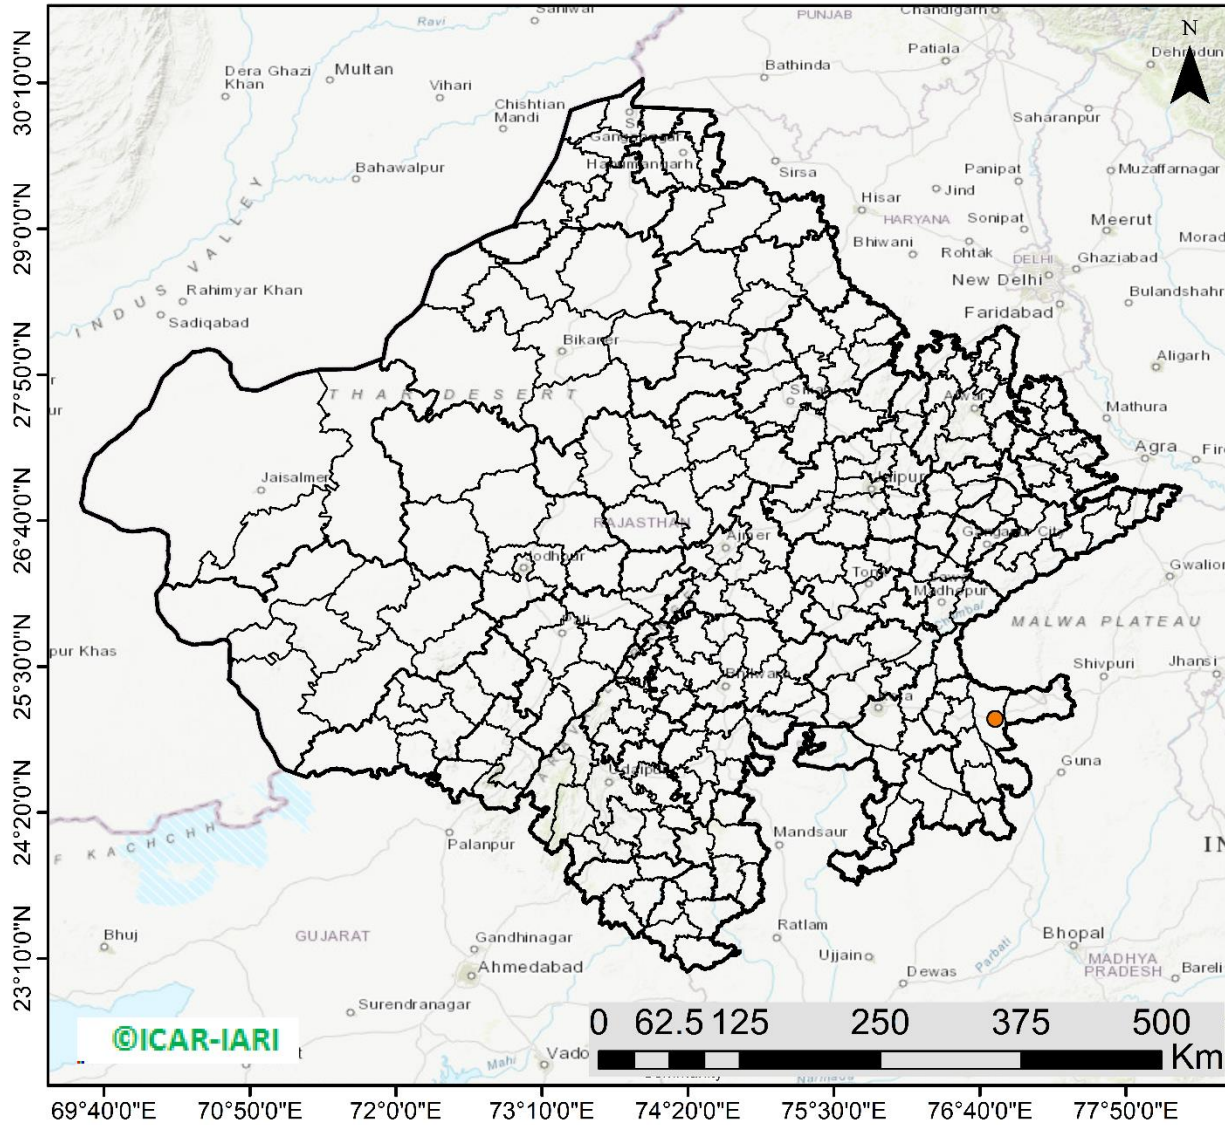

Rajasthan

RICE RESIDUE BURNING IN RAJASTHAN

01 burning events
detected in Rajasthan on
(09th Oct 2024)

Fire Intensity (W/m²)

- 0 - 5
- 6 - 10
- 11 - 15
- 16 - 20
- >20

<http://geoportal.icar.gov.in:8080/geoexplorer/composer/>