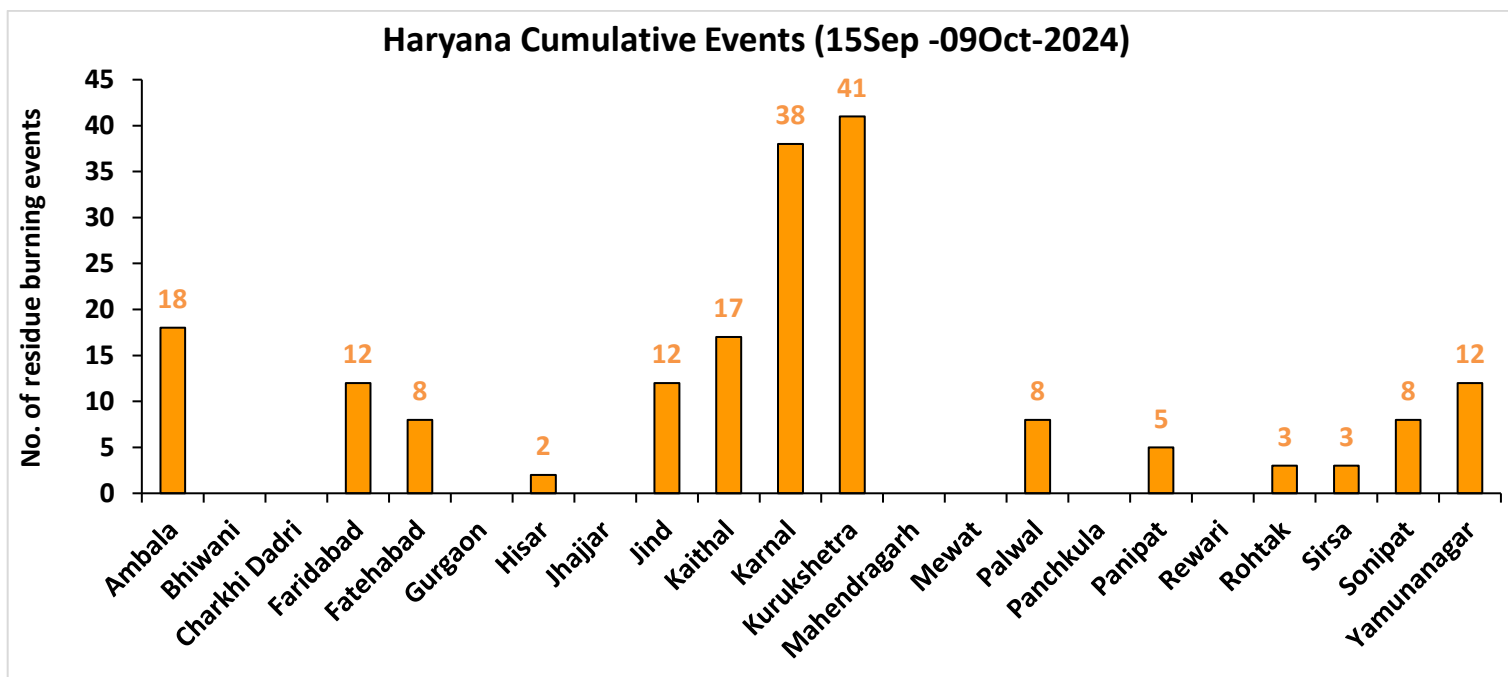

District-wise cumulative number of residues burning events in Haryana (15Sep-09Oct-2024)