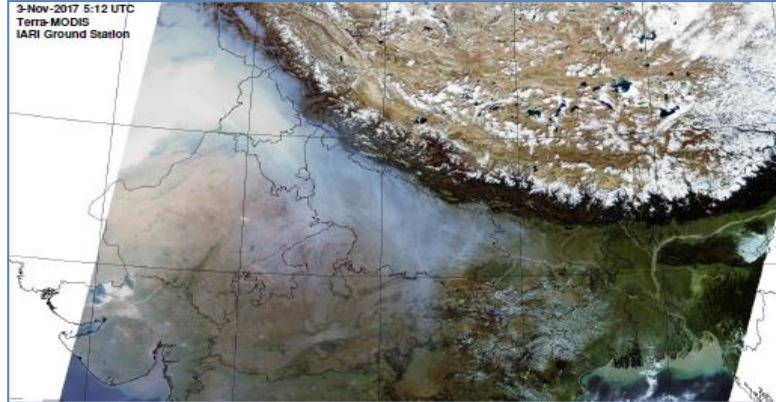

MONITORING PADDY RESIDUE BURNING IN INDIA USING SATELLITE REMOTE SENSING DURING 2024

Bulletin
No. 25

Events Date:
09-Oct-2024

Issued on:
09-Oct-2024

Consortium for Research on Agroecosystem Monitoring and Modeling from Space (CREAMS)
Laboratory,

Division of Agricultural Physics, ICAR – Indian Agricultural Research Institute, New Delhi – 110012

<https://creams.iari.res.in>