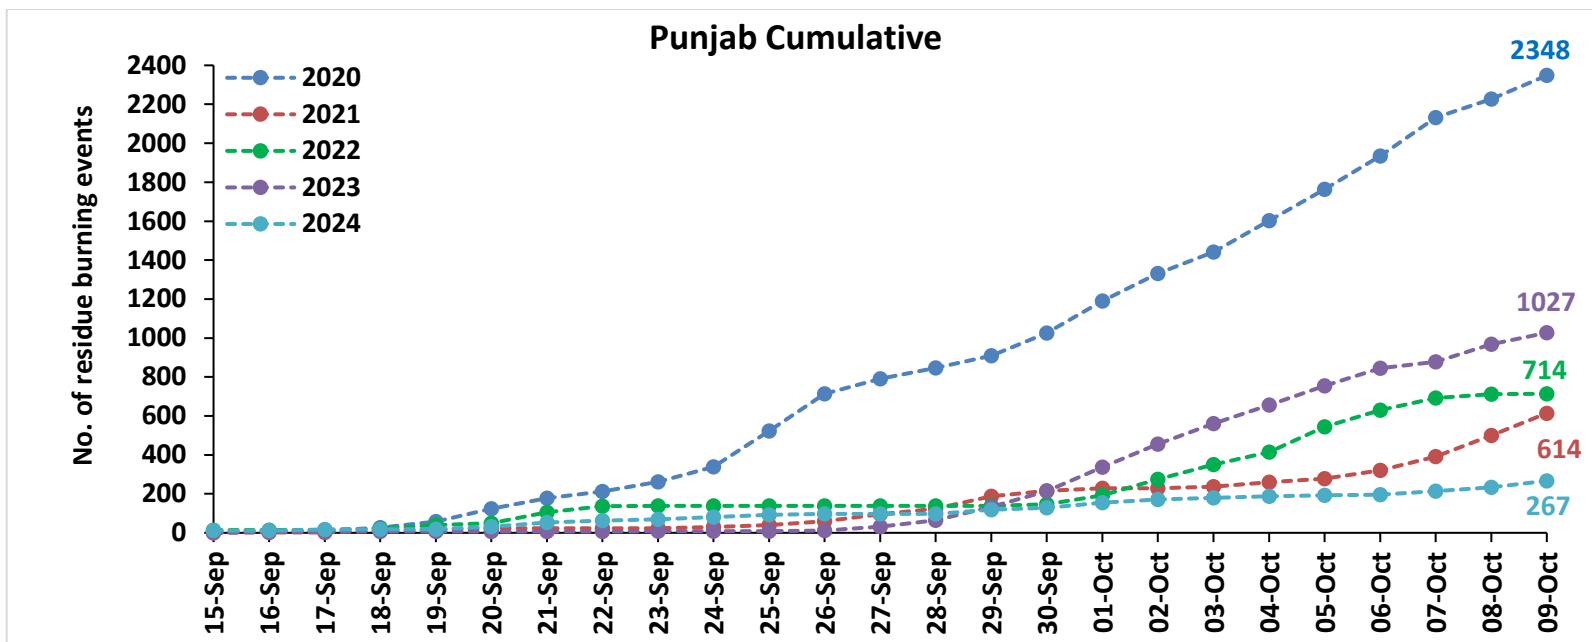

Division of Agricultural Physics, ICAR – Indian Agricultural Research Institute, New Delhi – 110012

<https://creams.iari.res.in>

Highlights for 09-Oct-2024

- The active fire events due to rice residue burning were monitored using satellite remote sensing, following the "Standard Protocol for Estimation of Crop Residue Burning Fire Events using Satellite Data".
- Satellites detected **56** residue burning events in the six study States on **09-Oct-2024**.
- The state wise events detected on **09-Oct-2024** were **33** in Punjab, **10** in Haryana, **10** in UP, **00** in Delhi, **01** in Rajasthan and **02** in MP.
- Total **602** burning events were detected in the six states between **15-Sept-2024** and **09-Oct-2024**, which are distributed as **267**, **187**, **77**, **00**, **18** and **53** in Punjab, Haryana, UP, Delhi, Rajasthan and MP, respectively.
- Detection of burning events was hampered by the presence of scattered clouds over parts of Rajasthan and Madhya Pradesh states.

Temporal distribution of rice residue burning events for the study States in 2024

Uttar Pradesh

Rajasthan

Madhya Pradesh

Comparison of residue burning events in current year (2024) with previous years (2020, 2021, 2022 and 2023) for the study States