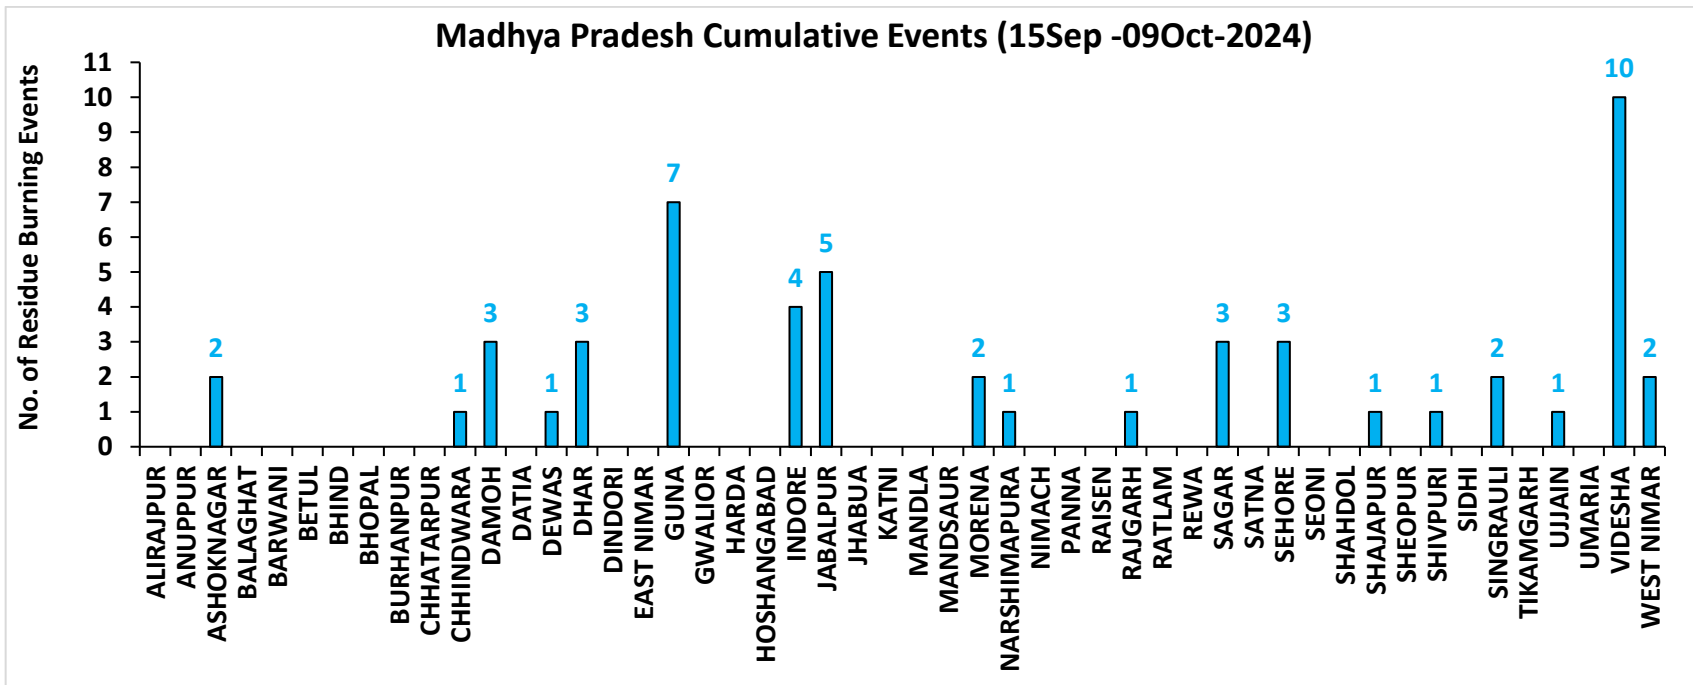

District-wise cumulative number of residues burning events in Madhya Pradesh (15Sep-09Oct-2024)

District-wise cumulative number of residues burning events detected in 2020, 2021, 2022, 2023 and 2024
(Period: 15 September-09 October)

(a) Punjab

District	15 Sep-09 Oct				
	2020	2021	2022	2023	2024
Amritsar	1278	279	454	567	111
Barnala	5	2	3	6	0
Bathinda	1	0	0	0	1
Faridkot	17	16	3	8	1
Fatehgarh Sahib	30	17	4	11	5
Fazilka	1	3	0	3	2
Firozpur	69	18	16	23	14
Gurdaspur	103	12	9	10	11
Hoshiarpur	5	0	0	2	0
Jalandhar	24	11	13	16	10
Kapurthala	39	17	22	61	24
Ludhiana	63	42	11	9	2
Malerkotla	0	0	0	2	4
Mansa	4	1	1	5	5
Moga	15	3	2	2	1
Muktsar	1	1	1	0	0
Pathankot	0	0	0	0	0
Patiala	142	46	26	77	9
Rupnagar	7	2	0	1	1
Sangrur	52	9	12	28	13
SAS NAGAR (Mohali)	12	11	4	40	7
SBS Nagar	5	1	2	2	1
Tarn Taran	475	123	131	154	45
Total	2348	614	714	1027	267

(b) Haryana

District	15 Sep-09 Oct				
	2020	2021	2022	2023	2024
AMBALA	41	5	10	58	18
BHIWANI	0	0	0	0	0
CHARKHI DADRI	0	0	0	0	0
FARIDABAD	0	0	0	0	12
FATEHABAD	20	4	3	33	8
GURGAON	0	0	0	0	0
HISAR	3	0	0	9	2
JHAJJAR	1	0	0	2	0
JIND	3	2	8	25	12
KAITHAL	42	18	9	19	17
KARNAL	77	35	20	19	38
KURUKSHETRA	63	27	27	49	41
MAHENDRAGARH	0	0	0	0	0
MEWAT	0	0	0	0	0
PALWAL	5	3	0	7	8
PANCHKULA	0	0	0	0	0
PANIPAT	6	2	1	10	5
REWARI	0	0	0	0	0
ROHTAK	0	0	0	1	3
SIRSA	2	0	0	1	3
SONIPAT	6	1	2	30	8
YAMUNANAGAR	19	4	1	28	12
Total	288	101	81	291	187