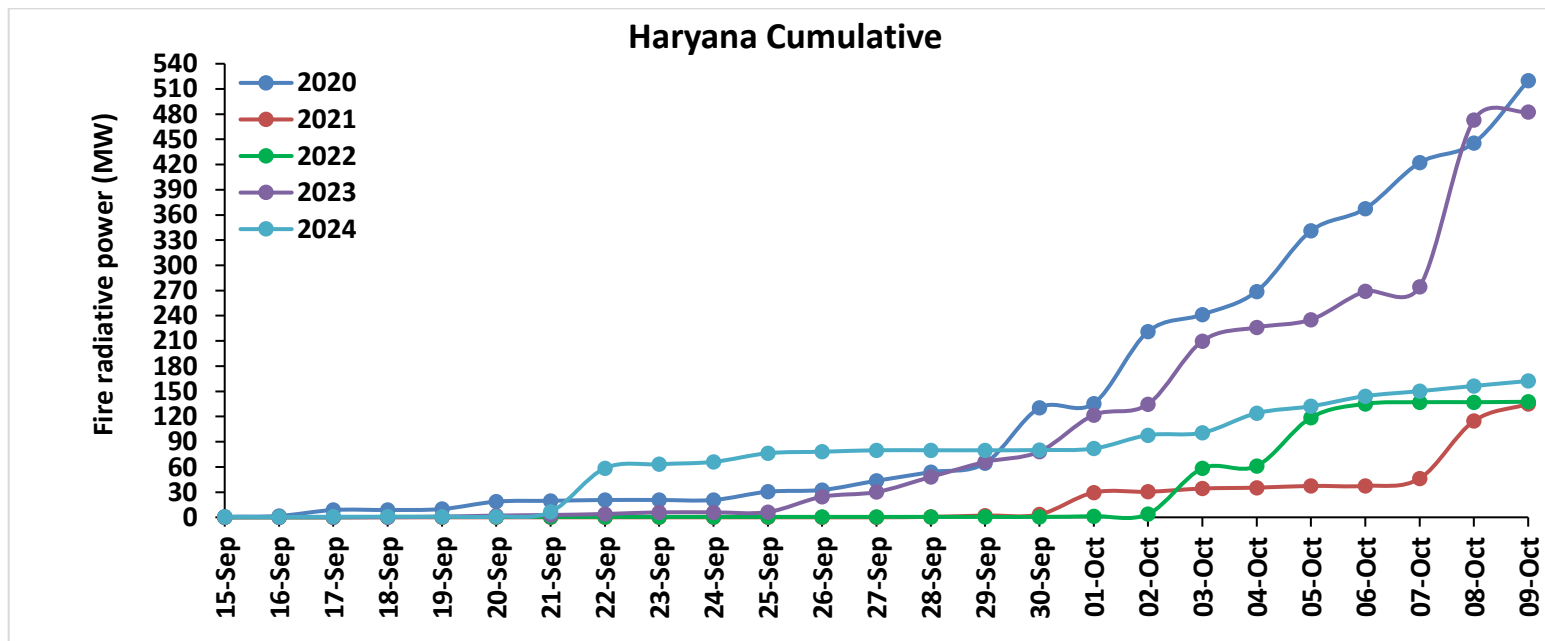

Comparison of residue burning fire power in current year (2024) with previous years (2020,2021,2022 and 2023) for the study States