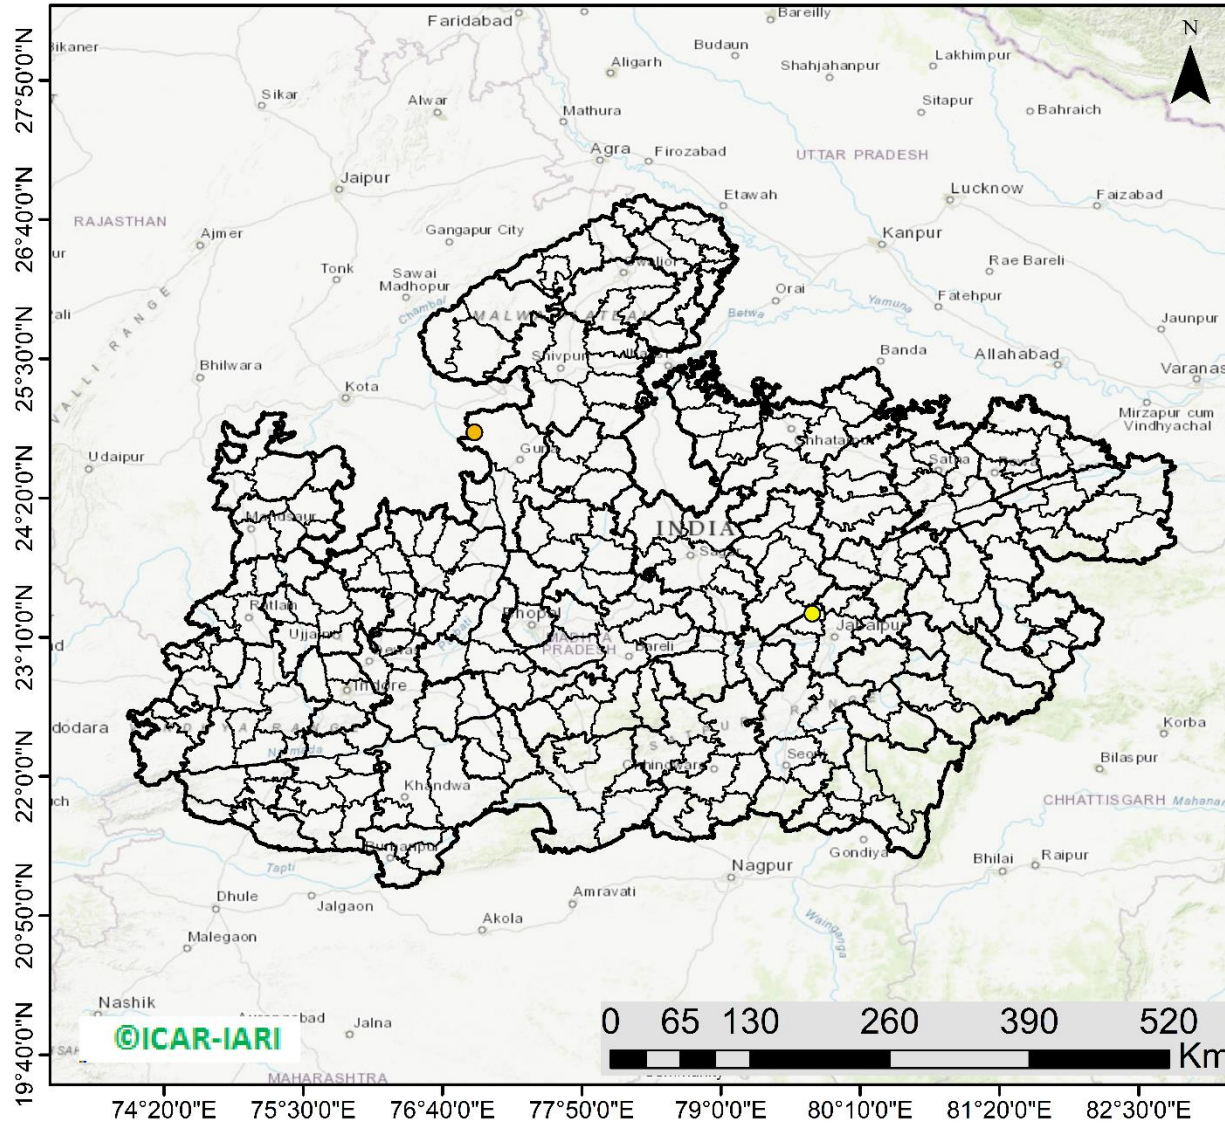

Madhya Pradesh

RICE RESIDUE BURNING IN MADHYA PRADESH

02 burning events detected in MP on (09th Oct 2024)

Fire Intensity (W/m²)

- 0 - 5
- 6 - 10
- 11 - 15
- 16 - 20
- >20

<http://geoportal.icar.gov.in:8080/geoexplorer/composer/>