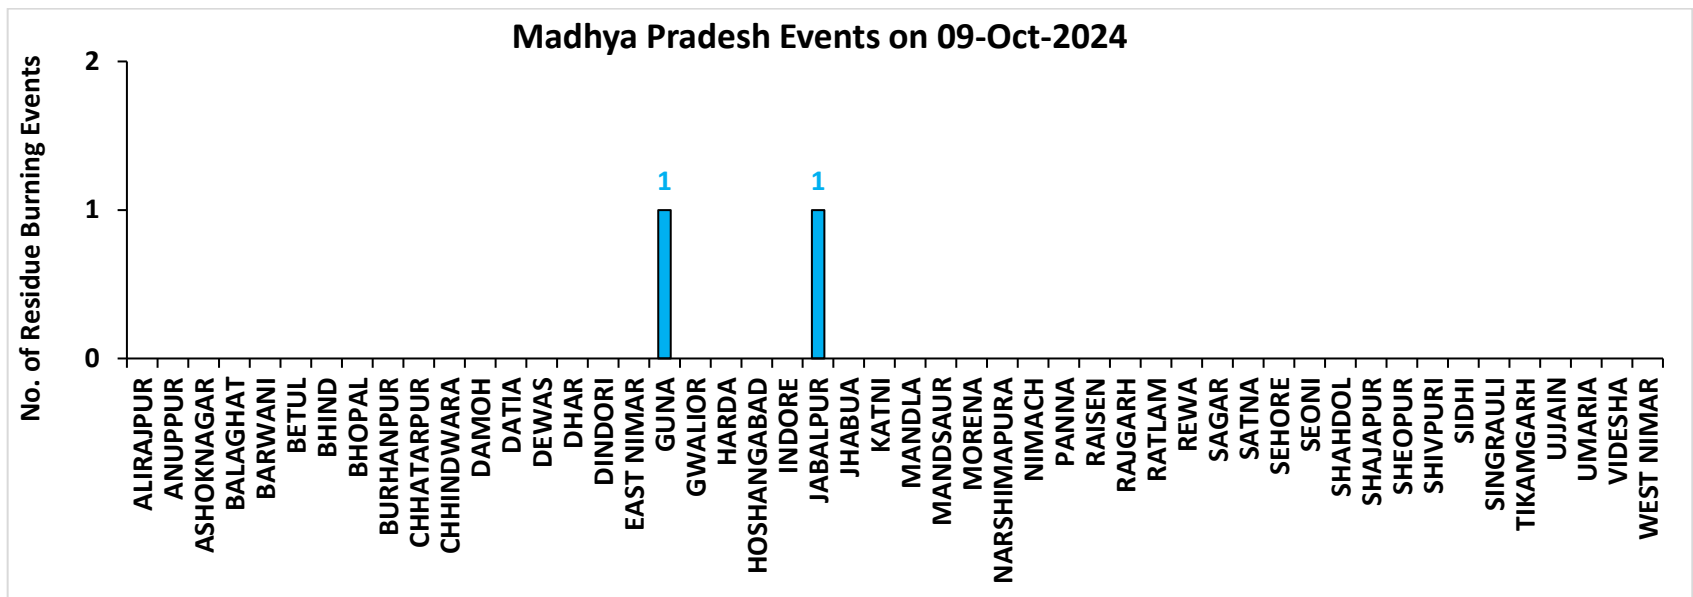

District-wise cumulative number of residues burning events in Madhya Pradesh (15Sep-09Oct-2024)

District-wise cumulative number of residues burning events detected in 2020, 2021, 2022, 2023 and 2024
(Period: 15 September-09 October)

(a) Punjab

District	15 Sep-09 Oct				
	2020	2021	2022	2023	2024
Amritsar	1278	279	454	567	111
Barnala	5	2	3	6	0
Bathinda	1	0	0	0	1
Faridkot	17	16	3	8	1
Fatehgarh Sahib	30	17	4	11	5
Fazilka	1	3	0	3	2
Firozpur	69	18	16	23	14
Gurdaspur	103	12	9	10	11
Hoshiarpur	5	0	0	2	0
Jalandhar	24	11	13	16	10
Kapurthala	39	17	22	61	24
Ludhiana	63	42	11	9	2
Malerkotla	0	0	0	2	4
Mansa	4	1	1	5	5
Moga	15	3	2	2	1
Muktsar	1	1	1	0	0
Pathankot	0	0	0	0	0
Patiala	142	46	26	77	9
Rupnagar	7	2	0	1	1
Sangrur	52	9	12	28	13
SAS NAGAR (Mohali)	12	11	4	40	7
SBS Nagar	5	1	2	2	1
Tarn Taran	475	123	131	154	45
Total	2348	614	714	1027	267

(b) Haryana

District	15 Sep-09 Oct				
	2020	2021	2022	2023	2024
AMBALA	41	5	10	58	18
BHIWANI	0	0	0	0	0
CHARKHI DADRI	0	0	0	0	0
FARIDABAD	0	0	0	0	12
FATEHABAD	20	4	3	33	8
GURGAON	0	0	0	0	0
HISAR	3	0	0	9	2
JHAJJAR	1	0	0	2	0
JIND	3	2	8	25	12
KAITHAL	42	18	9	19	17
KARNAL	77	35	20	19	38
KURUKSHETRA	63	27	27	49	41
MAHENDRAGARH	0	0	0	0	0
MEWAT	0	0	0	0	0
PALWAL	5	3	0	7	8
PANCHKULA	0	0	0	0	0
PANIPAT	6	2	1	10	5
REWARI	0	0	0	0	0
ROHTAK	0	0	0	1	3
SIRSA	2	0	0	1	3
SONIPAT	6	1	2	30	8
YAMUNANAGAR	19	4	1	28	12
Total	288	101	81	291	187