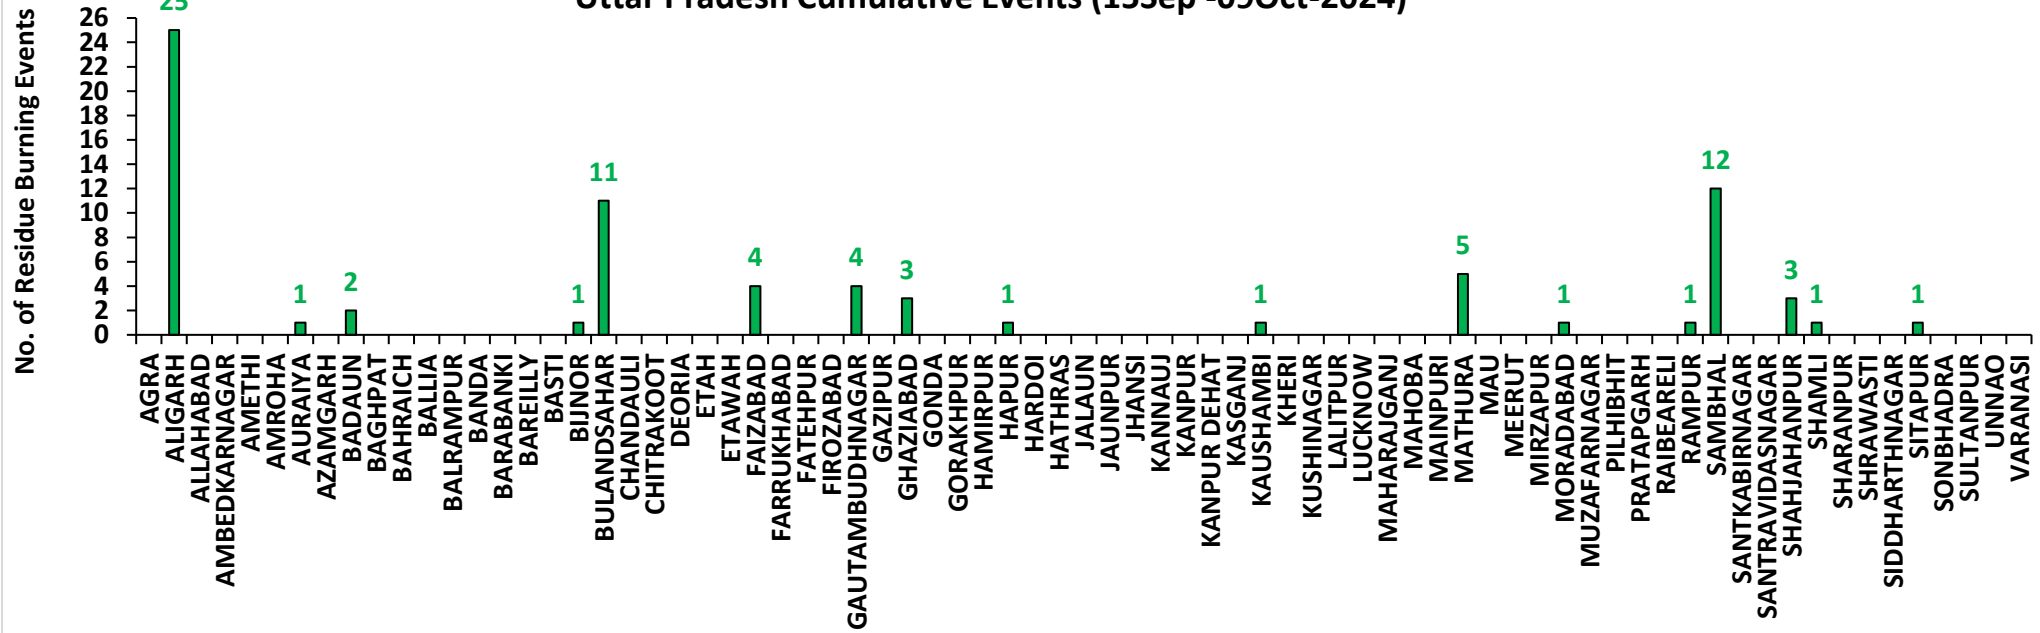

Uttar Pradesh Cumulative Events (15Sep -09Oct-2024)