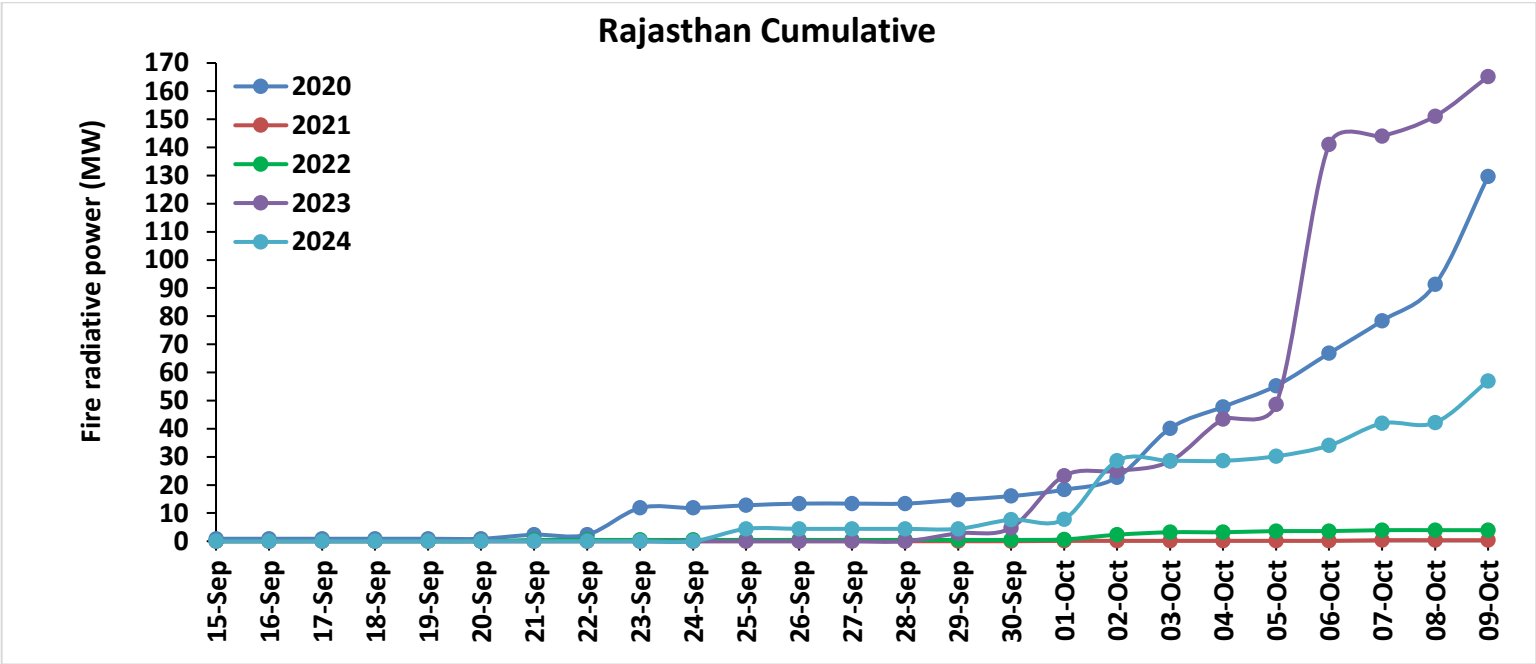

Madhya Pradesh Cumulative

Delhi Cumulative