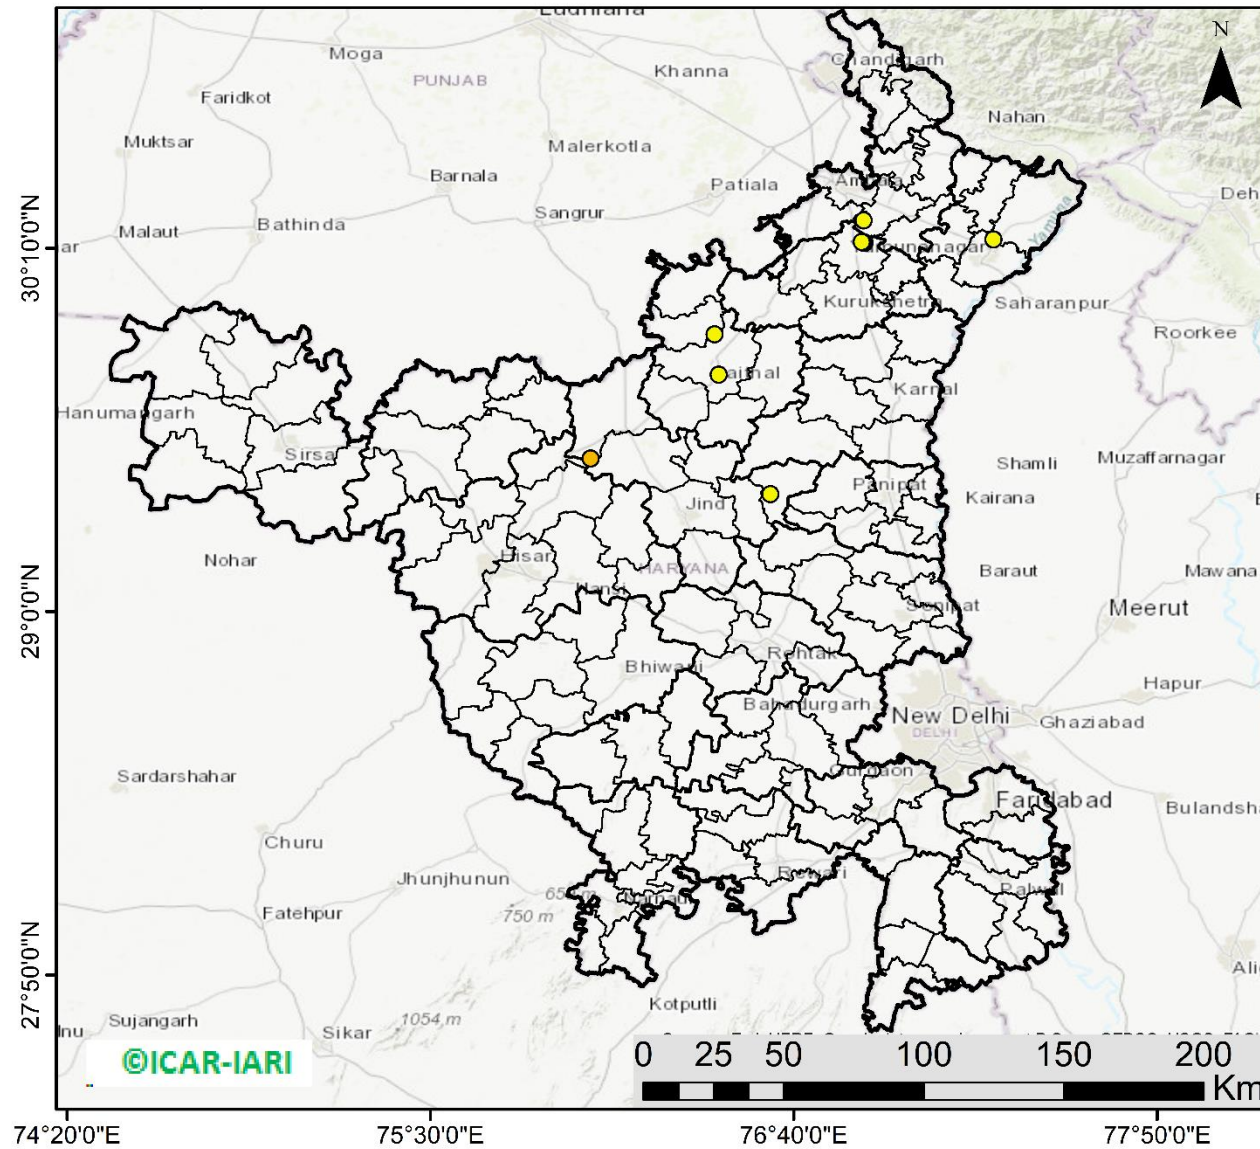

Haryana

RICE RESIDUE BURNING IN HARYANA

10 burning events detected in Haryana on (09th Oct 2024)

Fire Intensity (W/m²)

- 0 - 5
- 6 - 10
- 11 - 15
- 16 - 20
- >20