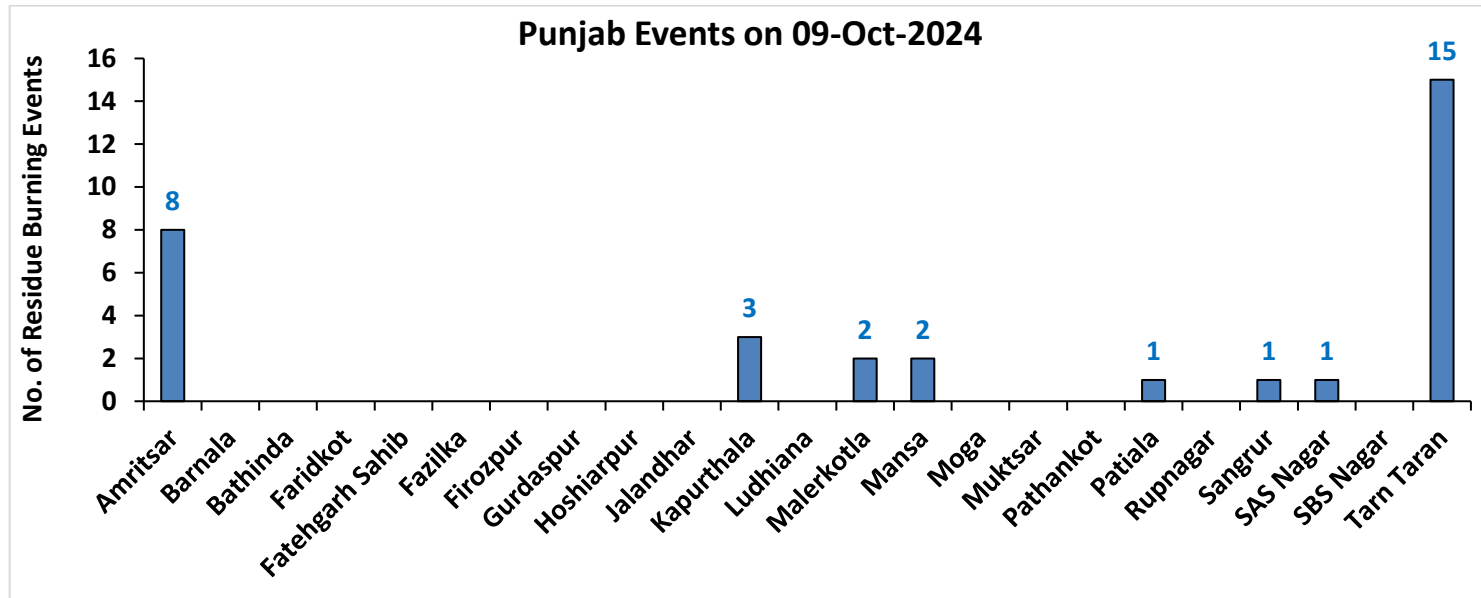

Division of Agricultural Physics, ICAR – Indian Agricultural Research Institute, New Delhi – 110012

<https://creams.iari.res.in>

Highlights for 09-Oct-2024

- The active fire events due to rice residue burning were monitored using satellite remote sensing, following the "Standard Protocol for Estimation of Crop Residue Burning Fire Events using Satellite Data".
- Satellites detected **56** residue burning events in the six study States on **09-Oct-2024**.
- The state wise events detected on **09-Oct-2024** were **33** in Punjab, **10** in Haryana, **10** in UP, **00** in Delhi, **01** in Rajasthan and **02** in MP.
- Total **602** burning events were detected in the six states between **15-Sept-2024** and **09-Oct-2024**, which are distributed as **267**, **187**, **77**, **00**, **18** and **53** in Punjab, Haryana, UP, Delhi, Rajasthan and MP, respectively.
- Detection of burning events was hampered by the presence of scattered clouds over parts of Rajasthan and Madhya Pradesh states.

33 burning events detected in Punjab during (09th Oct 2024)

Fire Intensity (W/m²)

- 0 - 5
- 6 - 10
- 11 - 15
- 16 - 20
- >20

<http://geoportal.icar.gov.in:8080/geoexplorer/composer/>

District-wise cumulative number of residues burning events in Punjab (15Sep-09Oct-2024)