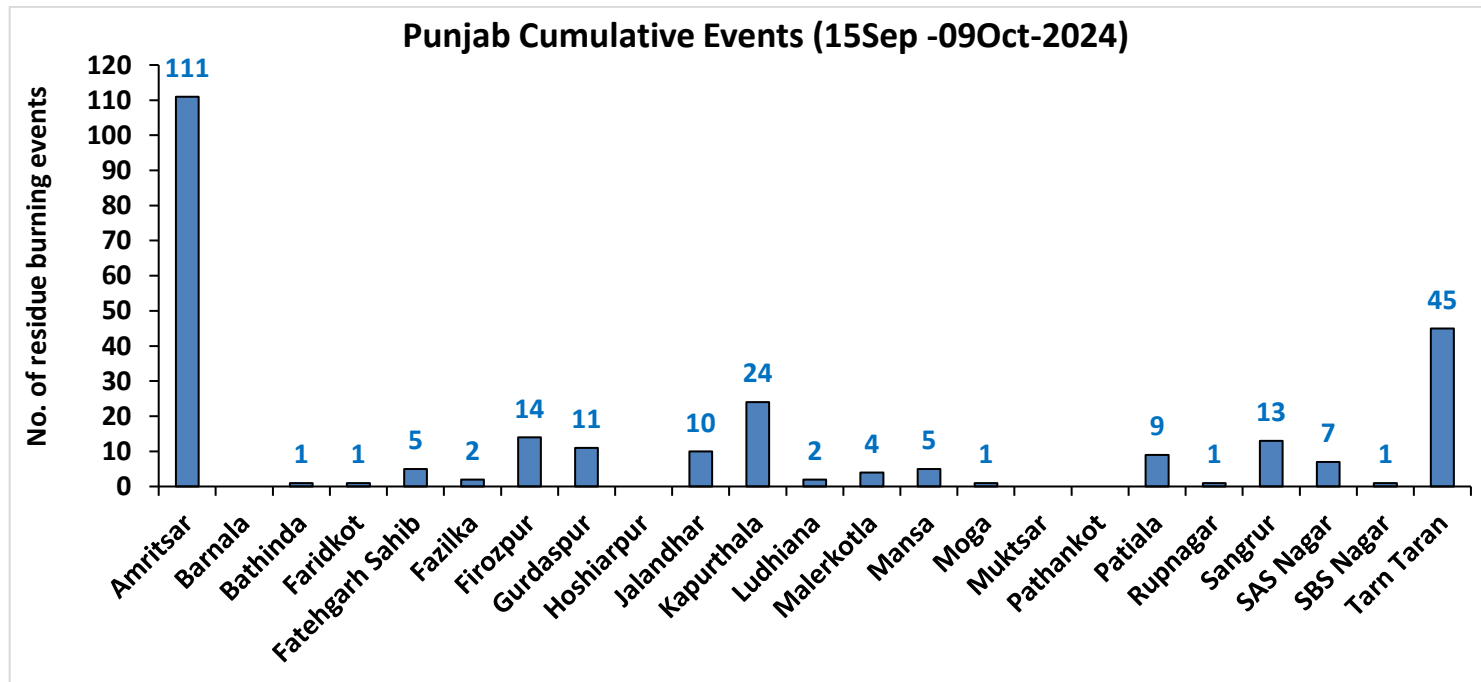

Division of Agricultural Physics, ICAR – Indian Agricultural Research Institute, New Delhi – 110012

<https://creams.iari.res.in>

Highlights for 09-Oct-2024

- The active fire events due to rice residue burning were monitored using satellite remote sensing, following the "Standard Protocol for Estimation of Crop Residue Burning Fire Events using Satellite Data".
- Satellites detected **56** residue burning events in the six study States on **09-Oct-2024**.
- The state wise events detected on **09-Oct-2024** were **33** in Punjab, **10** in Haryana, **10** in UP, **00** in Delhi, **01** in Rajasthan and **02** in MP.
- Total **602** burning events were detected in the six states between **15-Sept-2024** and **09-Oct-2024**, which are distributed as **267**, **187**, **77**, **00**, **18** and **53** in Punjab, Haryana, UP, Delhi, Rajasthan and MP, respectively.
- Detection of burning events was hampered by the presence of scattered clouds over parts of Rajasthan and Madhya Pradesh states.

33 burning events detected in Punjab during (09th Oct 2024)

Fire Intensity (W/m²)

- 0 - 5
- 6 - 10
- 11 - 15
- 16 - 20
- >20

<http://geoportal.icar.gov.in:8080/geoexplorer/composer/>

District-wise cumulative number of residues burning events in Punjab (15Sep-09Oct-2024)