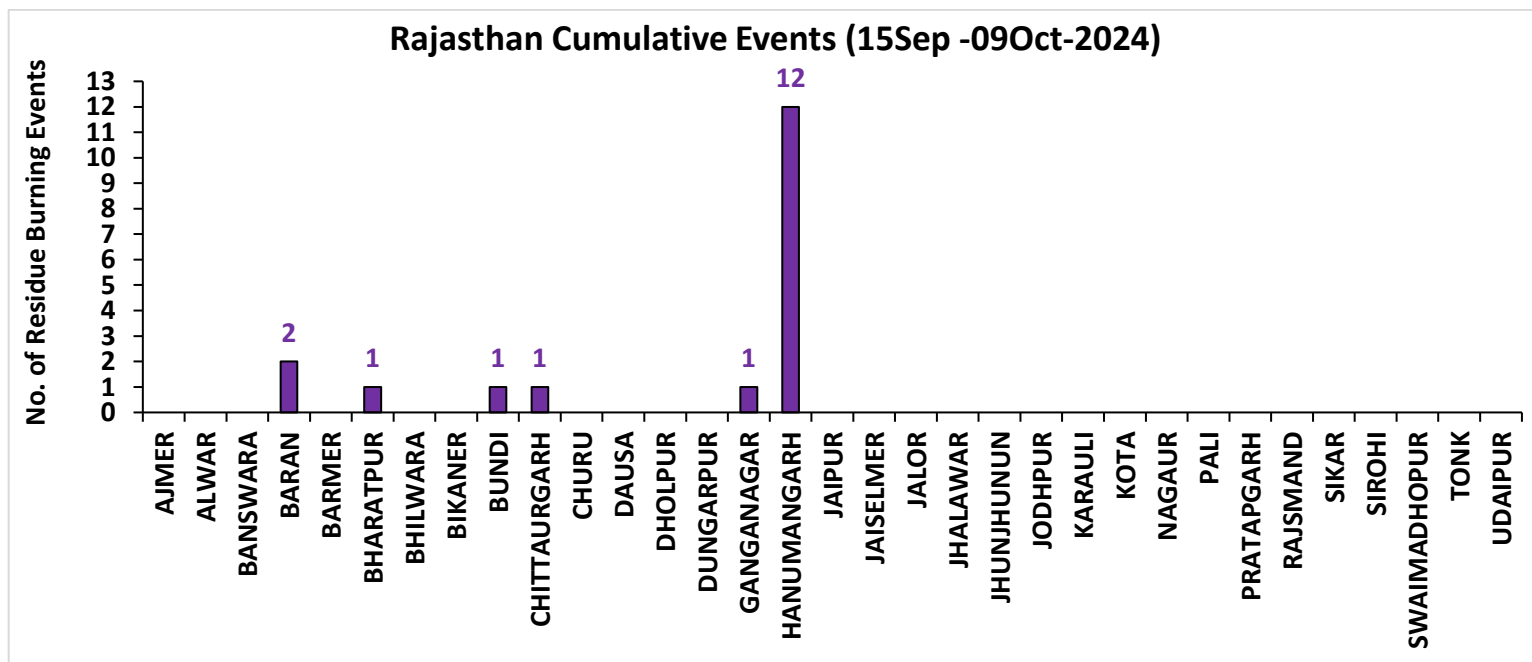

District-wise cumulative number of residues burning events in Rajasthan (15Sep-09Oct-2024)