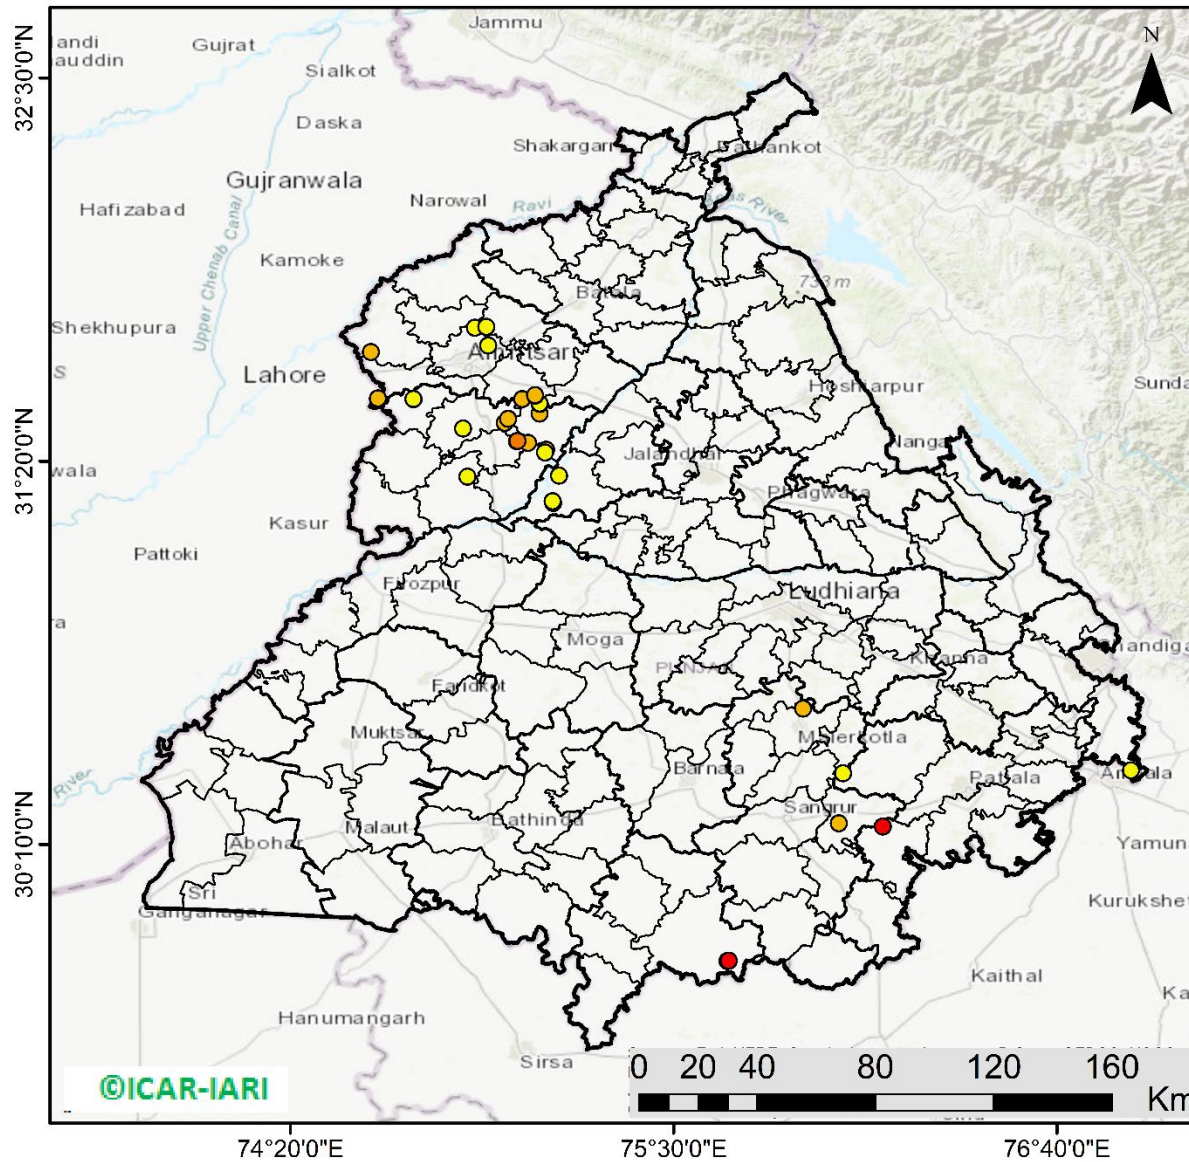

Division of Agricultural Physics, ICAR – Indian Agricultural Research Institute, New Delhi – 110012

<https://creams.iari.res.in>

Highlights for 09-Oct-2024

- The active fire events due to rice residue burning were monitored using satellite remote sensing, following the "Standard Protocol for Estimation of Crop Residue Burning Fire Events using Satellite Data".
- Satellites detected **56** residue burning events in the six study States on **09-Oct-2024**.
- The state wise events detected on **09-Oct-2024** were **33** in Punjab, **10** in Haryana, **10** in UP, **00** in Delhi, **01** in Rajasthan and **02** in MP.
- Total **602** burning events were detected in the six states between **15-Sept-2024** and **09-Oct-2024**, which are distributed as **267**, **187**, **77**, **00**, **18** and **53** in Punjab, Haryana, UP, Delhi, Rajasthan and MP, respectively.
- Detection of burning events was hampered by the presence of scattered clouds over parts of Rajasthan and Madhya Pradesh states.

Temporal distribution of rice residue burning events for the study States in 2024

Uttar Pradesh

Rajasthan

Madhya Pradesh

Comparison of residue burning events in current year (2024) with previous years (2020, 2021, 2022 and 2023) for the study States

Comparison of residue burning fire power in current year (2024) with previous years (2020,2021,2022 and 2023) for the study States

Madhya Pradesh Cumulative

Delhi Cumulative

Punjab

RICE RESIDUE BURNING IN PUNJAB

33 burning events detected in Punjab during (09th Oct 2024)

Fire Intensity (W/m²)

- 0 - 5
- 6 - 10
- 11 - 15
- 16 - 20
- >20

<http://geoportal.icar.gov.in:8080/geoexplorer/composer/>

District-wise cumulative number of residues burning events in Punjab (15Sep-09Oct-2024)