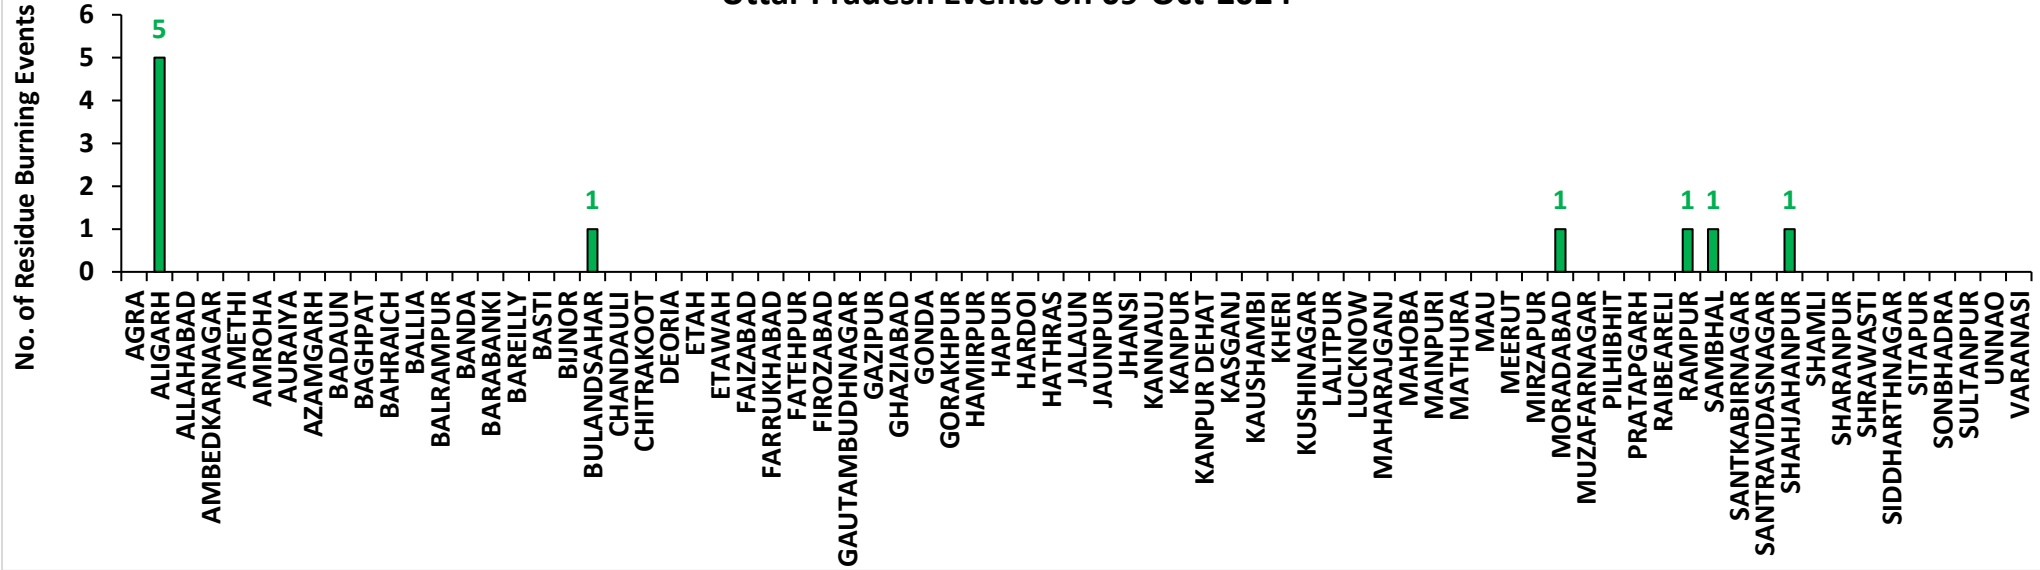

District-wise cumulative number of residues burning events in Uttar Pradesh (15Sep-09Oct-2024)

Uttar Pradesh Events on 09-Oct-2024