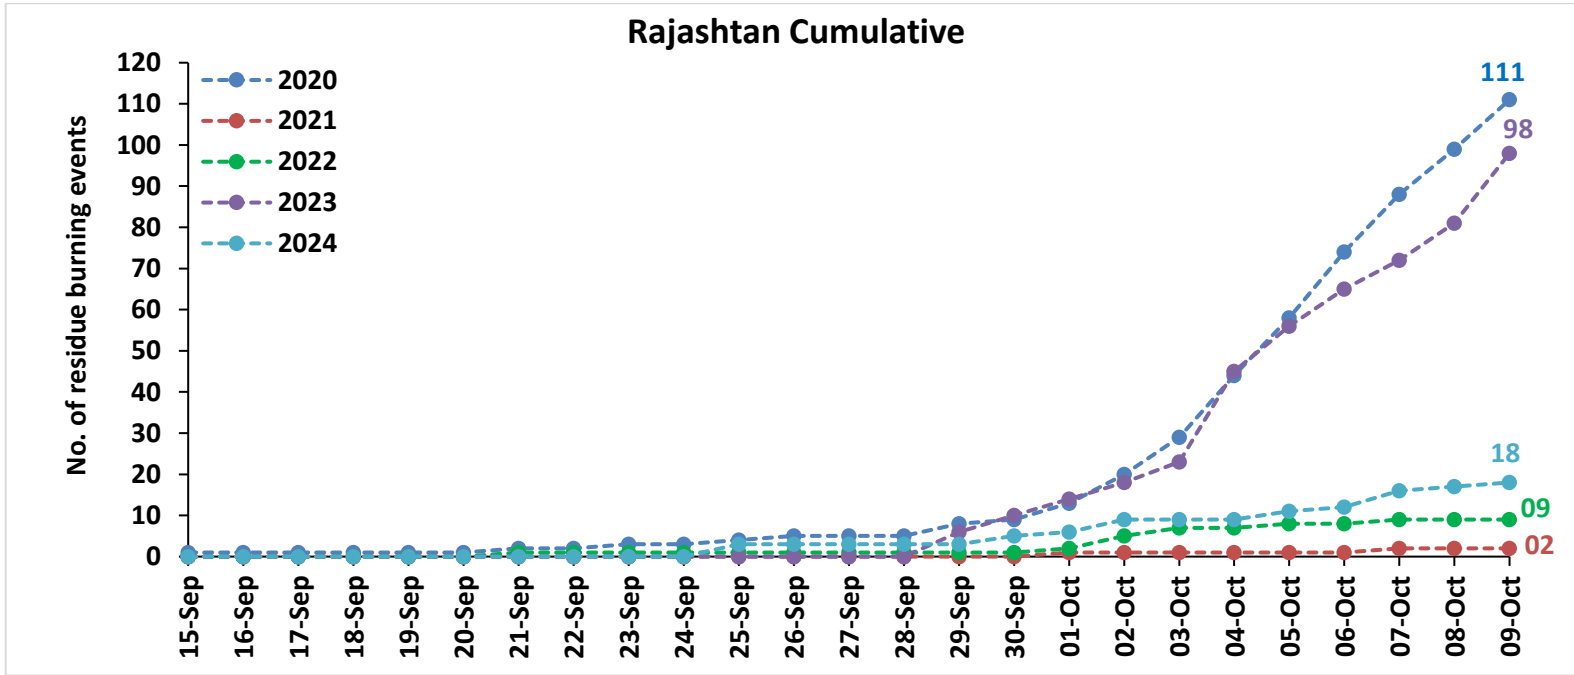

Division of Agricultural Physics, ICAR – Indian Agricultural Research Institute, New Delhi – 110012

<https://creams.iari.res.in>

Highlights for 09-Oct-2024

- The active fire events due to rice residue burning were monitored using satellite remote sensing, following the "Standard Protocol for Estimation of Crop Residue Burning Fire Events using Satellite Data".
- Satellites detected **56** residue burning events in the six study States on **09-Oct-2024**.
- The state wise events detected on **09-Oct-2024** were **33** in Punjab, **10** in Haryana, **10** in UP, **00** in Delhi, **01** in Rajasthan and **02** in MP.
- Total **602** burning events were detected in the six states between **15-Sept-2024** and **09-Oct-2024**, which are distributed as **267**, **187**, **77**, **00**, **18** and **53** in Punjab, Haryana, UP, Delhi, Rajasthan and MP, respectively.
- Detection of burning events was hampered by the presence of scattered clouds over parts of Rajasthan and Madhya Pradesh states.

Temporal distribution of rice residue burning events for the study States in 2024

Uttar Pradesh

Rajasthan

Madhya Pradesh

Comparison of residue burning events in current year (2024) with previous years (2020, 2021, 2022 and 2023) for the study States