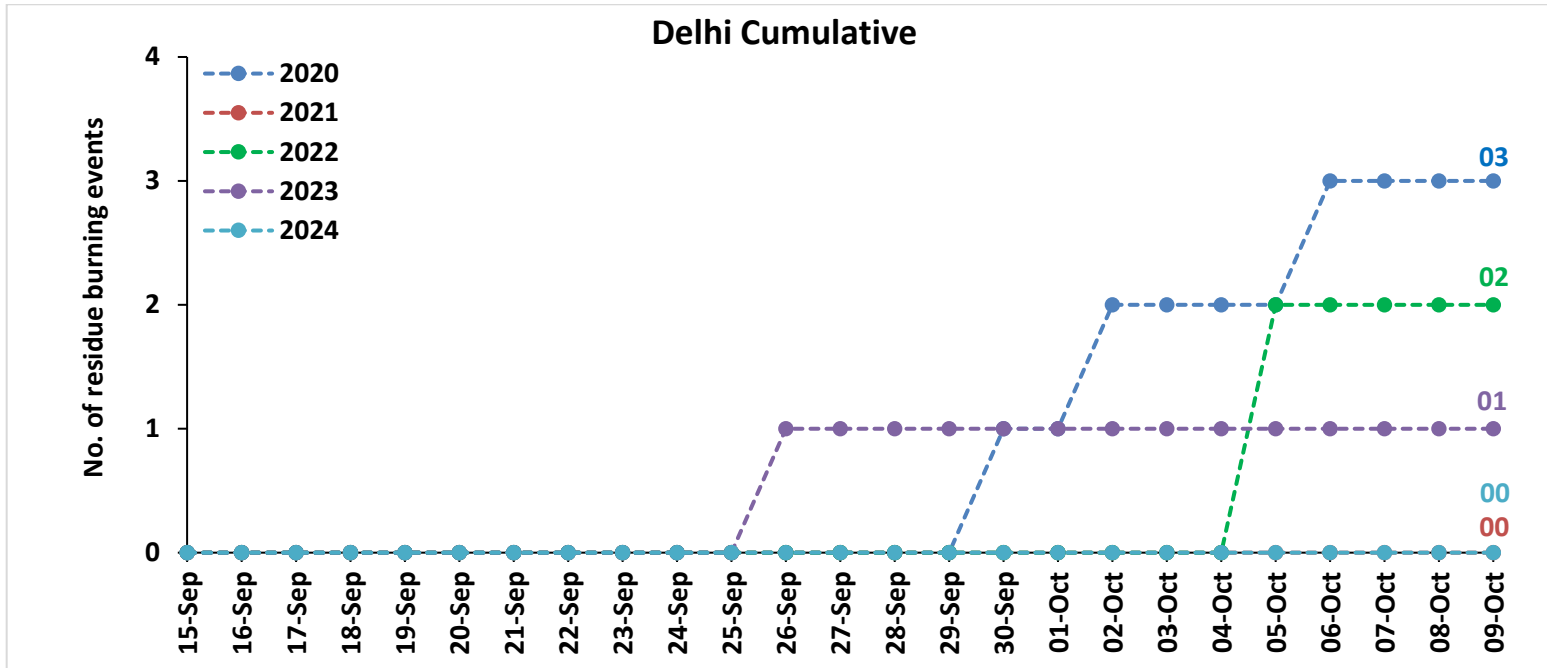

Division of Agricultural Physics, ICAR – Indian Agricultural Research Institute, New Delhi – 110012

<https://creams.iari.res.in>

Highlights for 09-Oct-2024

- The active fire events due to rice residue burning were monitored using satellite remote sensing, following the "Standard Protocol for Estimation of Crop Residue Burning Fire Events using Satellite Data".
- Satellites detected **56** residue burning events in the six study States on **09-Oct-2024**.
- The state wise events detected on **09-Oct-2024** were **33** in Punjab, **10** in Haryana, **10** in UP, **00** in Delhi, **01** in Rajasthan and **02** in MP.
- Total **602** burning events were detected in the six states between **15-Sept-2024** and **09-Oct-2024**, which are distributed as **267**, **187**, **77**, **00**, **18** and **53** in Punjab, Haryana, UP, Delhi, Rajasthan and MP, respectively.
- Detection of burning events was hampered by the presence of scattered clouds over parts of Rajasthan and Madhya Pradesh states.

Temporal distribution of rice residue burning events for the study States in 2024

Uttar Pradesh

Rajasthan

Madhya Pradesh

Comparison of residue burning events in current year (2024) with previous years (2020, 2021, 2022 and 2023) for the study States