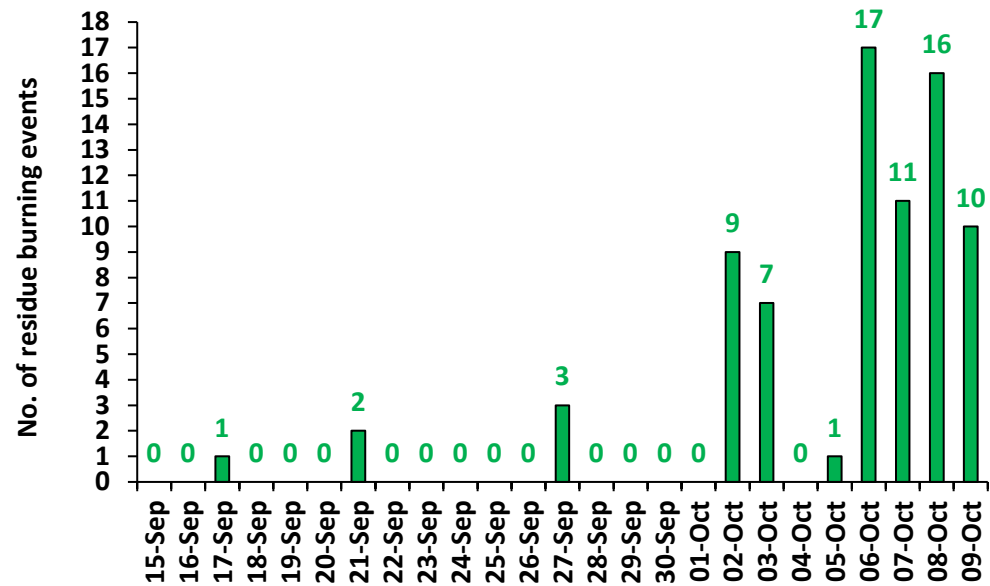

Uttar Pradesh