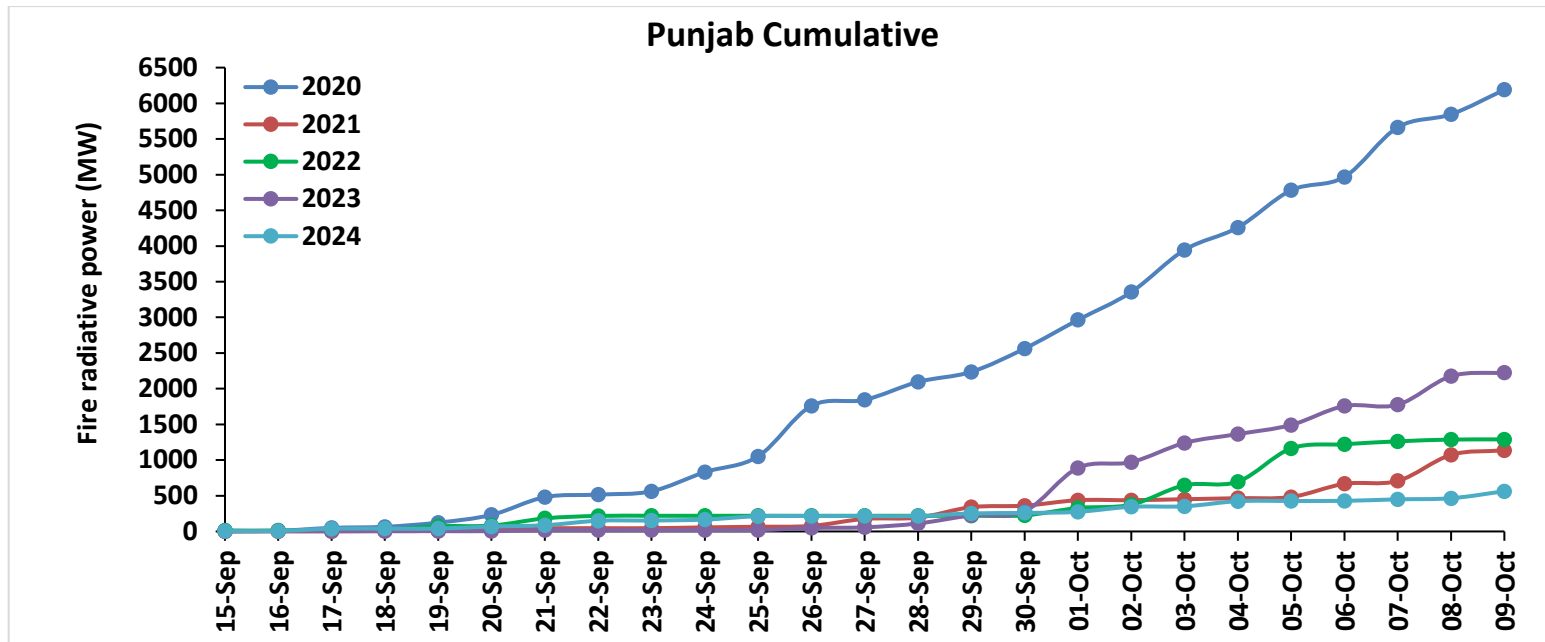

Comparison of residue burning fire power in current year (2024) with previous years (2020,2021,2022 and 2023) for the study States