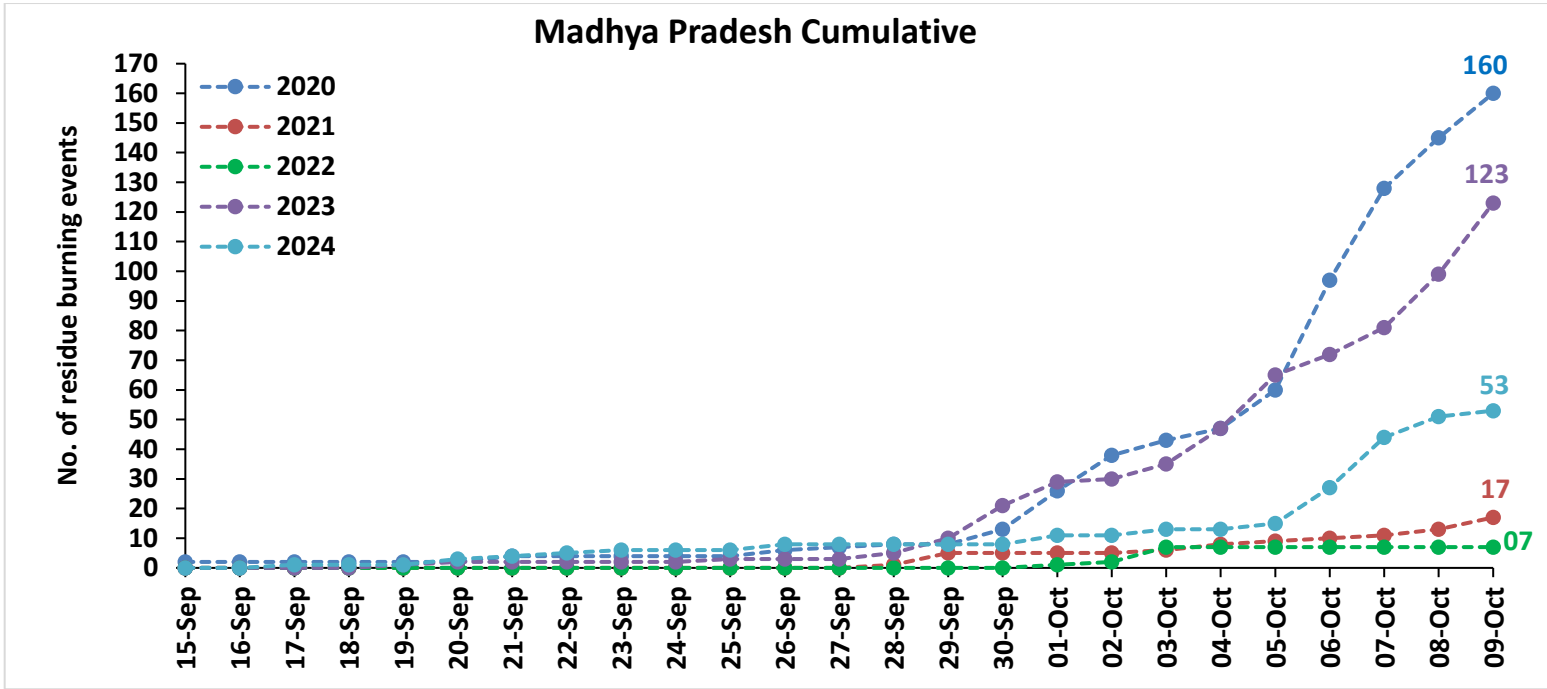

Division of Agricultural Physics, ICAR – Indian Agricultural Research Institute, New Delhi – 110012

<https://creams.iari.res.in>

Highlights for 09-Oct-2024

- The active fire events due to rice residue burning were monitored using satellite remote sensing, following the "Standard Protocol for Estimation of Crop Residue Burning Fire Events using Satellite Data".
- Satellites detected **56** residue burning events in the six study States on **09-Oct-2024**.
- The state wise events detected on **09-Oct-2024** were **33** in Punjab, **10** in Haryana, **10** in UP, **00** in Delhi, **01** in Rajasthan and **02** in MP.
- Total **602** burning events were detected in the six states between **15-Sept-2024** and **09-Oct-2024**, which are distributed as **267**, **187**, **77**, **00**, **18** and **53** in Punjab, Haryana, UP, Delhi, Rajasthan and MP, respectively.
- Detection of burning events was hampered by the presence of scattered clouds over parts of Rajasthan and Madhya Pradesh states.

Temporal distribution of rice residue burning events for the study States in 2024

Uttar Pradesh

Rajasthan

Madhya Pradesh

Comparison of residue burning events in current year (2024) with previous years (2020, 2021, 2022 and 2023) for the study States

33 burning events detected in Punjab during (09th Oct 2024)

Fire Intensity (W/m²)

- 0 - 5
- 6 - 10
- 11 - 15
- 16 - 20
- >20

<http://geoportal.icar.gov.in:8080/geoexplorer/composer/>

District-wise cumulative number of residues burning events in Punjab (15Sep-09Oct-2024)