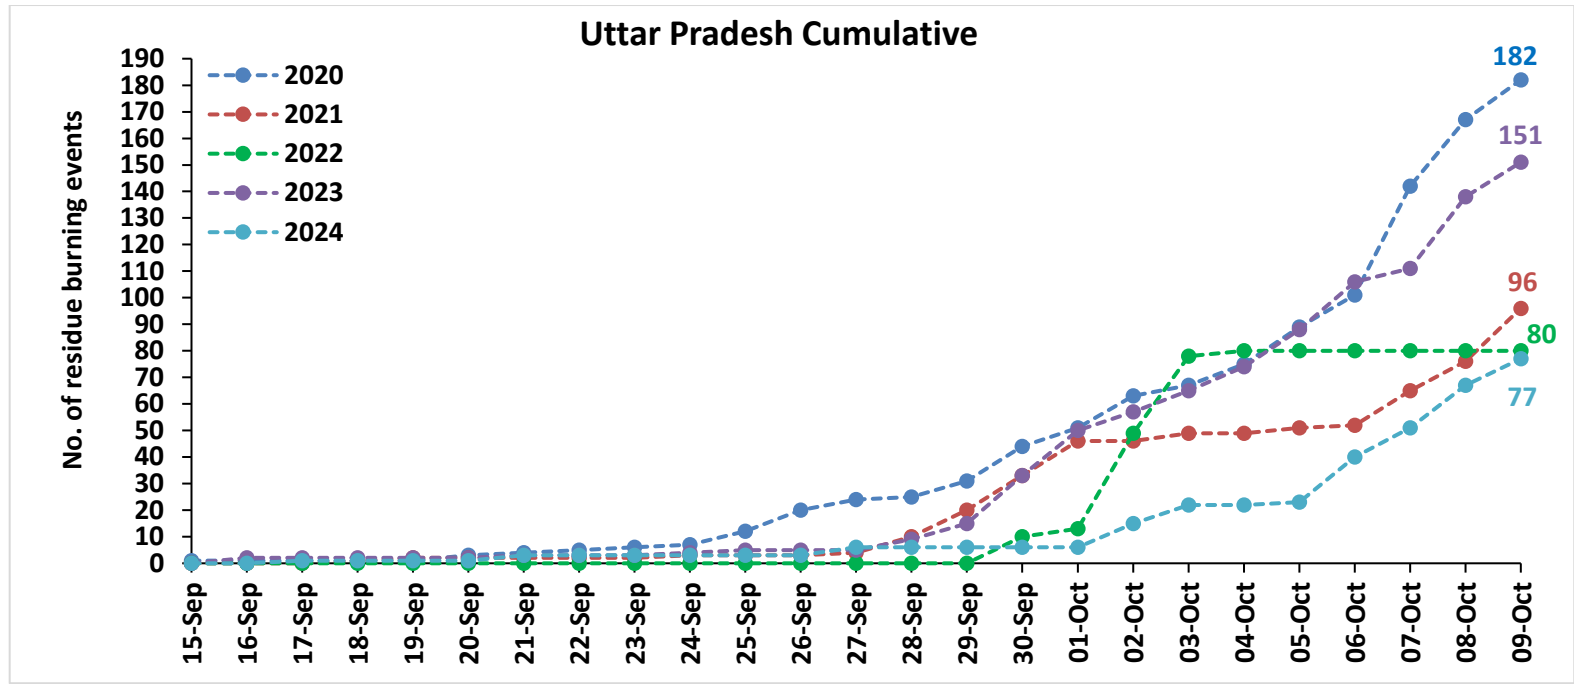

Division of Agricultural Physics, ICAR – Indian Agricultural Research Institute, New Delhi – 110012

<https://creams.iari.res.in>

Highlights for 09-Oct-2024

- The active fire events due to rice residue burning were monitored using satellite remote sensing, following the "Standard Protocol for Estimation of Crop Residue Burning Fire Events using Satellite Data".
- Satellites detected **56** residue burning events in the six study States on **09-Oct-2024**.
- The state wise events detected on **09-Oct-2024** were **33** in Punjab, **10** in Haryana, **10** in UP, **00** in Delhi, **01** in Rajasthan and **02** in MP.
- Total **602** burning events were detected in the six states between **15-Sept-2024** and **09-Oct-2024**, which are distributed as **267**, **187**, **77**, **00**, **18** and **53** in Punjab, Haryana, UP, Delhi, Rajasthan and MP, respectively.
- Detection of burning events was hampered by the presence of scattered clouds over parts of Rajasthan and Madhya Pradesh states.

Temporal distribution of rice residue burning events for the study States in 2024

Uttar Pradesh

Rajasthan

Madhya Pradesh

Comparison of residue burning events in current year (2024) with previous years (2020, 2021, 2022 and 2023) for the study States

33 burning events detected in Punjab during (09th Oct 2024)

Fire Intensity (W/m²)

- 0 - 5
- 6 - 10
- 11 - 15
- 16 - 20
- >20

<http://geoportal.icar.gov.in:8080/geoexplorer/composer/>

District-wise cumulative number of residues burning events in Punjab (15Sep-09Oct-2024)