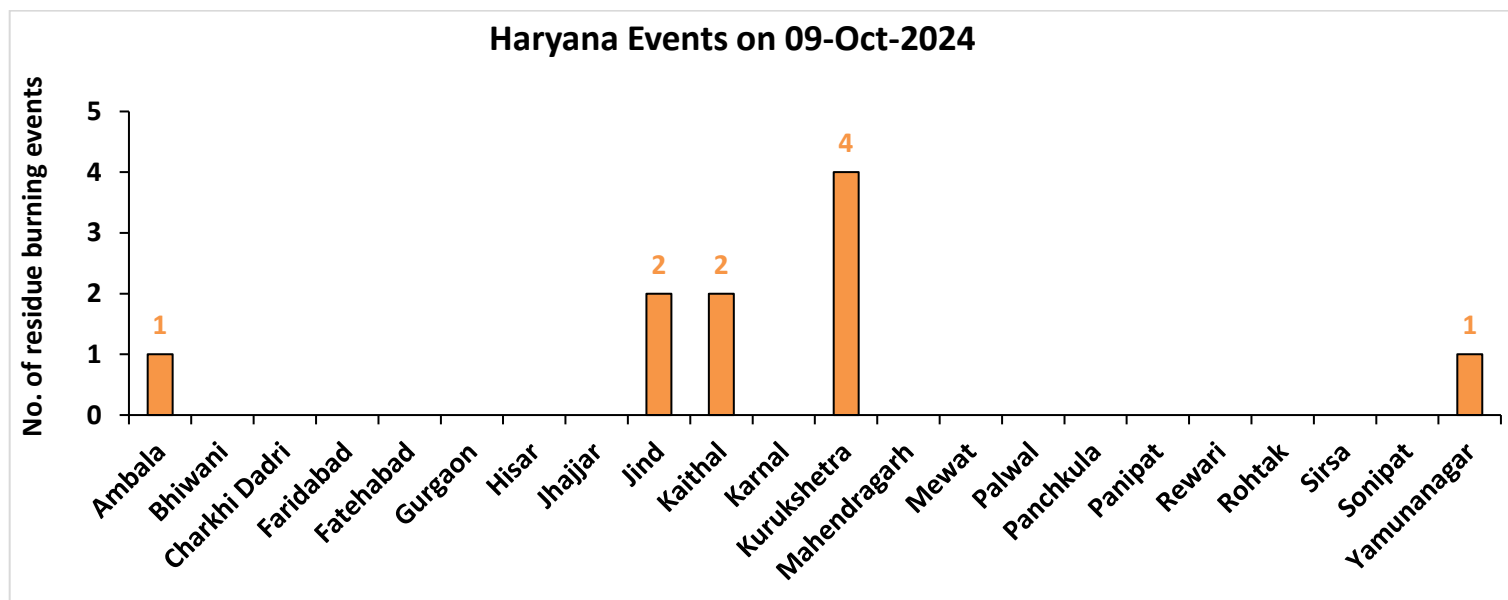

District-wise cumulative number of residues burning events in Haryana (15Sep-09Oct-2024)