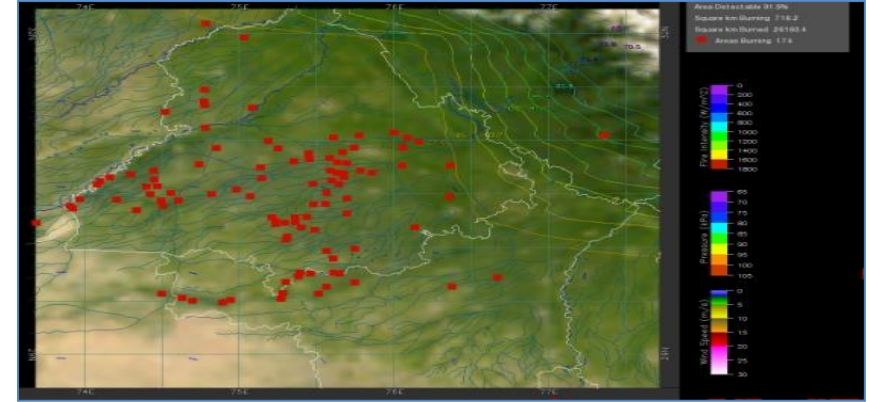

MONITORING PADDY RESIDUE BURNING IN INDIA USING SATELLITE REMOTE SENSING DURING 2024

Bulletin
No. 25

Events Date:
09-Oct-2024

Issued on:
09-Oct-2024

Consortium for Research on Agroecosystem Monitoring and Modeling from Space (CREAMS)
Laboratory,

Division of Agricultural Physics, ICAR – Indian Agricultural Research Institute, New Delhi – 110012

<https://creams.iari.res.in>