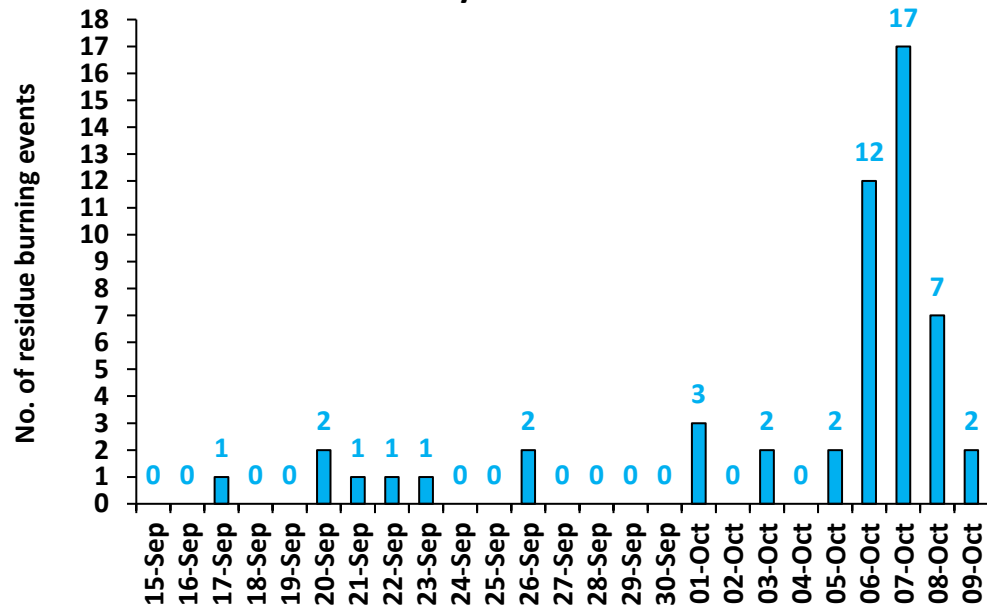

Division of Agricultural Physics, ICAR – Indian Agricultural Research Institute, New Delhi – 110012

<https://creams.iari.res.in>

Highlights for 09-Oct-2024

- The active fire events due to rice residue burning were monitored using satellite remote sensing, following the "Standard Protocol for Estimation of Crop Residue Burning Fire Events using Satellite Data".
- Satellites detected **56** residue burning events in the six study States on **09-Oct-2024**.
- The state wise events detected on **09-Oct-2024** were **33** in Punjab, **10** in Haryana, **10** in UP, **00** in Delhi, **01** in Rajasthan and **02** in MP.
- Total **602** burning events were detected in the six states between **15-Sept-2024** and **09-Oct-2024**, which are distributed as **267**, **187**, **77**, **00**, **18** and **53** in Punjab, Haryana, UP, Delhi, Rajasthan and MP, respectively.
- Detection of burning events was hampered by the presence of scattered clouds over parts of Rajasthan and Madhya Pradesh states.

Temporal distribution of rice residue burning events for the study States in 2024

Uttar Pradesh

Rajasthan

Madhya Pradesh

Comparison of residue burning events in current year (2024) with previous years (2020, 2021, 2022 and 2023) for the study States