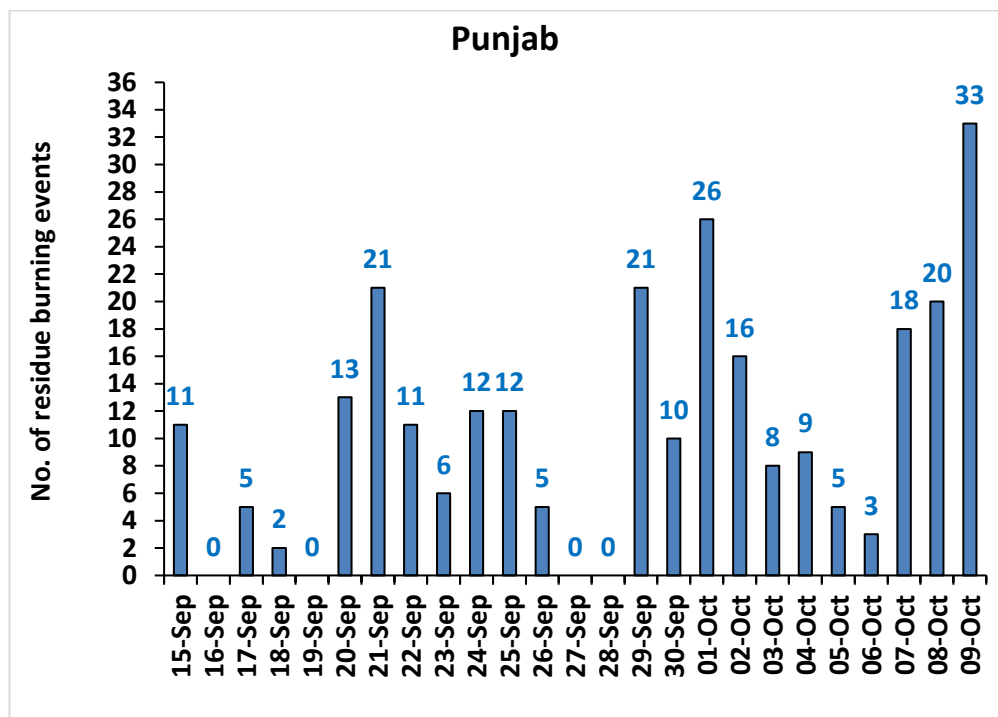

Highlights for 09-Oct-2024

- The active fire events due to rice residue burning were monitored using satellite remote sensing, following the "Standard Protocol for Estimation of Crop Residue Burning Fire Events using Satellite Data".
- Satellites detected **56** residue burning events in the six study States on **09-Oct-2024**.
- The state wise events detected on **09-Oct-2024** were **33** in Punjab, **10** in Haryana, **10** in UP, **00** in Delhi, **01** in Rajasthan and **02** in MP.
- Total **602** burning events were detected in the six states between **15-Sept-2024** and **09-Oct-2024**, which are distributed as **267**, **187**, **77**, **00**, **18** and **53** in Punjab, Haryana, UP, Delhi, Rajasthan and MP, respectively.
- Detection of burning events was hampered by the presence of scattered clouds over parts of Rajasthan and Madhya Pradesh states.

Temporal distribution of rice residue burning events for the study States in 2024