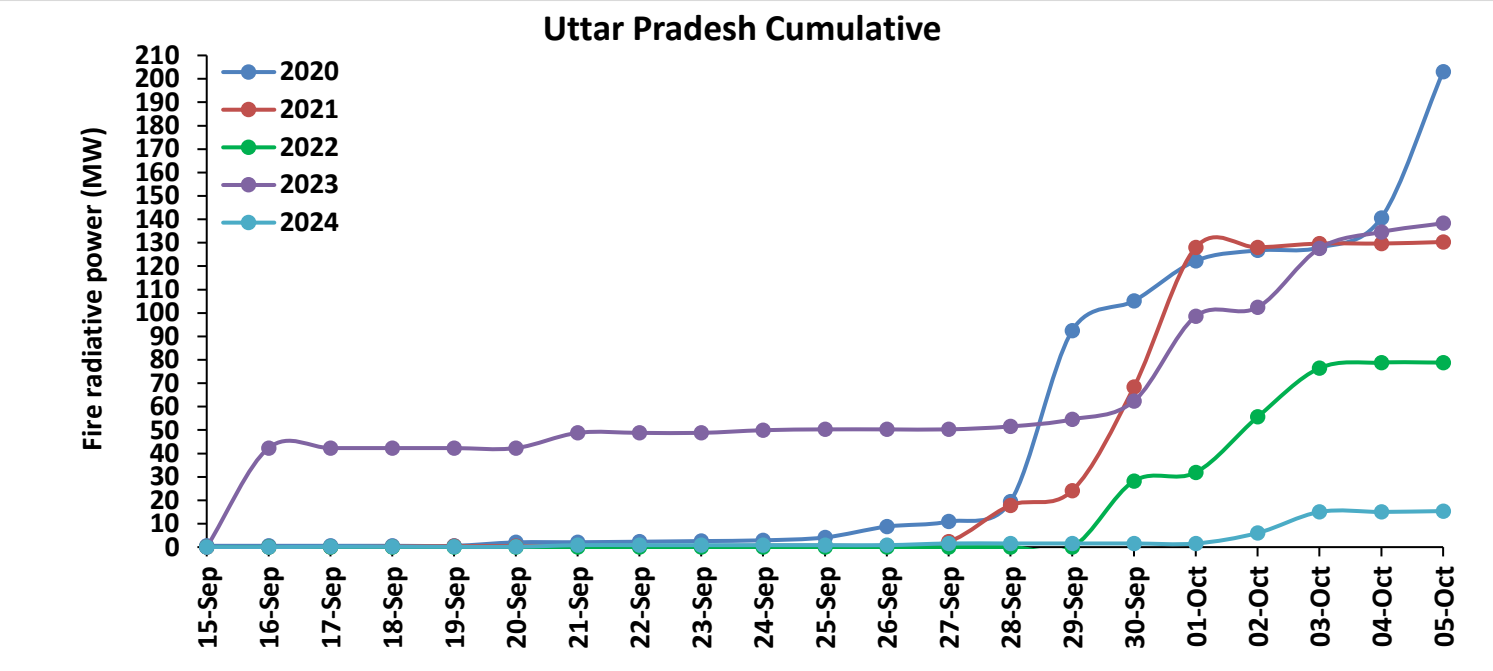

## Highlights for 05-Oct-2024

- The active fire events due to rice residue burning were monitored using satellite remote sensing, following the "Standard Protocol for Estimation of Crop Residue Burning Fire Events using Satellite Data".
- Satellites detected **18** residue burning events in the six study States on **05-Oct-2024**.
- The state wise events detected on **05-Oct-2024** were **05** in Punjab, **08** in Haryana, **01** in UP, **00** in Delhi, **02** in Rajasthan and **02** in MP.
- Total **369** burning events were detected in the six states between **15-Sept-2024** and **05-Oct-2024**, which are distributed as **193**, **127**, **23**, **00**, **11** and **15** in Punjab, Haryana, UP, Delhi, Rajasthan and MP, respectively.

### Madhya Pradesh

**Comparison of residue burning events in current year (2024) with previous years (2020, 2021, 2022 and 2023) for the study States**

**Comparison of residue burning fire power in current year (2024) with previous years (2020,2021,2022 and 2023) for the study States**