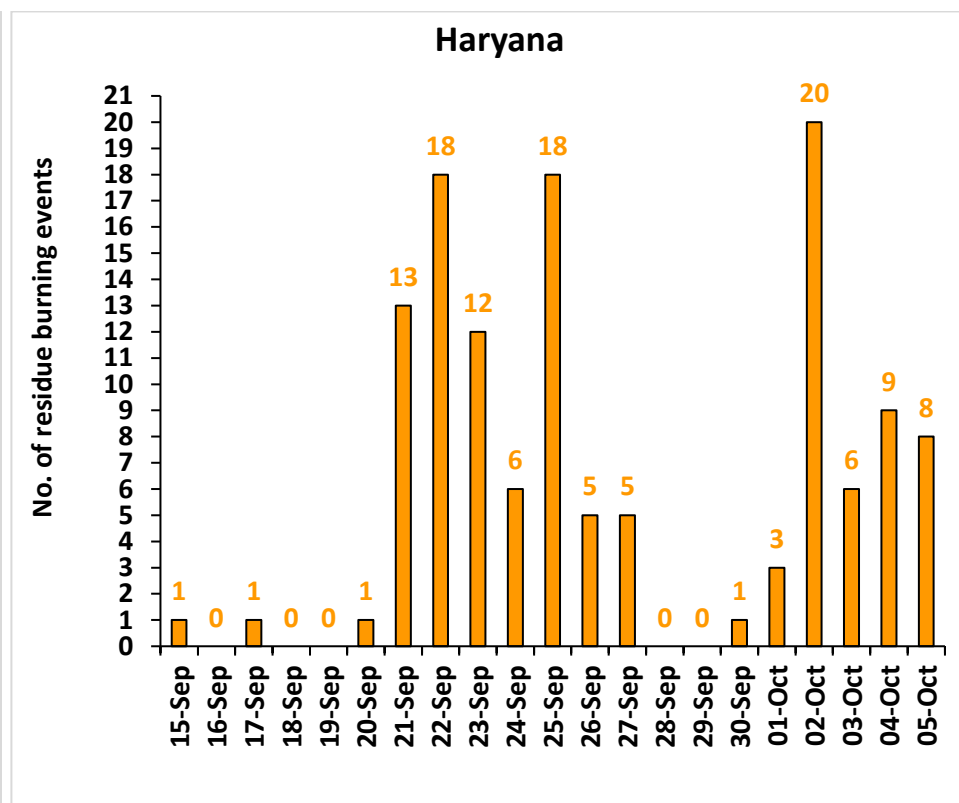

Highlights for 05-Oct-2024

- The active fire events due to rice residue burning were monitored using satellite remote sensing, following the "Standard Protocol for Estimation of Crop Residue Burning Fire Events using Satellite Data".
- Satellites detected **18** residue burning events in the six study States on **05-Oct-2024**.
- The state wise events detected on **05-Oct-2024** were **05** in Punjab, **08** in Haryana, **01** in UP, **00** in Delhi, **02** in Rajasthan and **02** in MP.
- Total **369** burning events were detected in the six states between **15-Sept-2024** and **05-Oct-2024**, which are distributed as **193**, **127**, **23**, **00**, **11** and **15** in Punjab, Haryana, UP, Delhi, Rajasthan and MP, respectively.

Temporal distribution of rice residue burning events for the study States in 2024