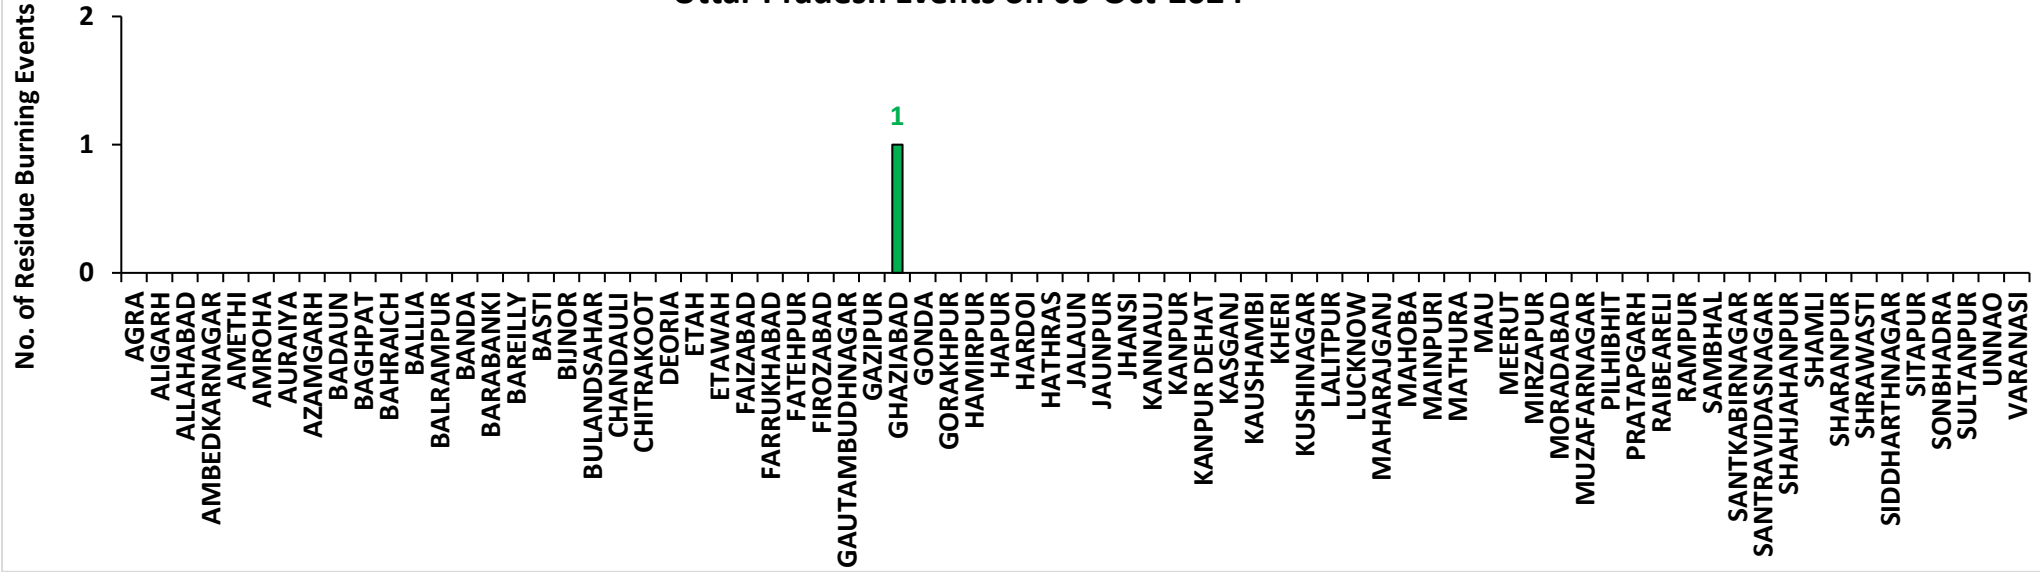

District-wise cumulative number of residues burning events in Uttar Pradesh (15Sep-05Oct-2024)

Uttar Pradesh Events on 05-Oct-2024