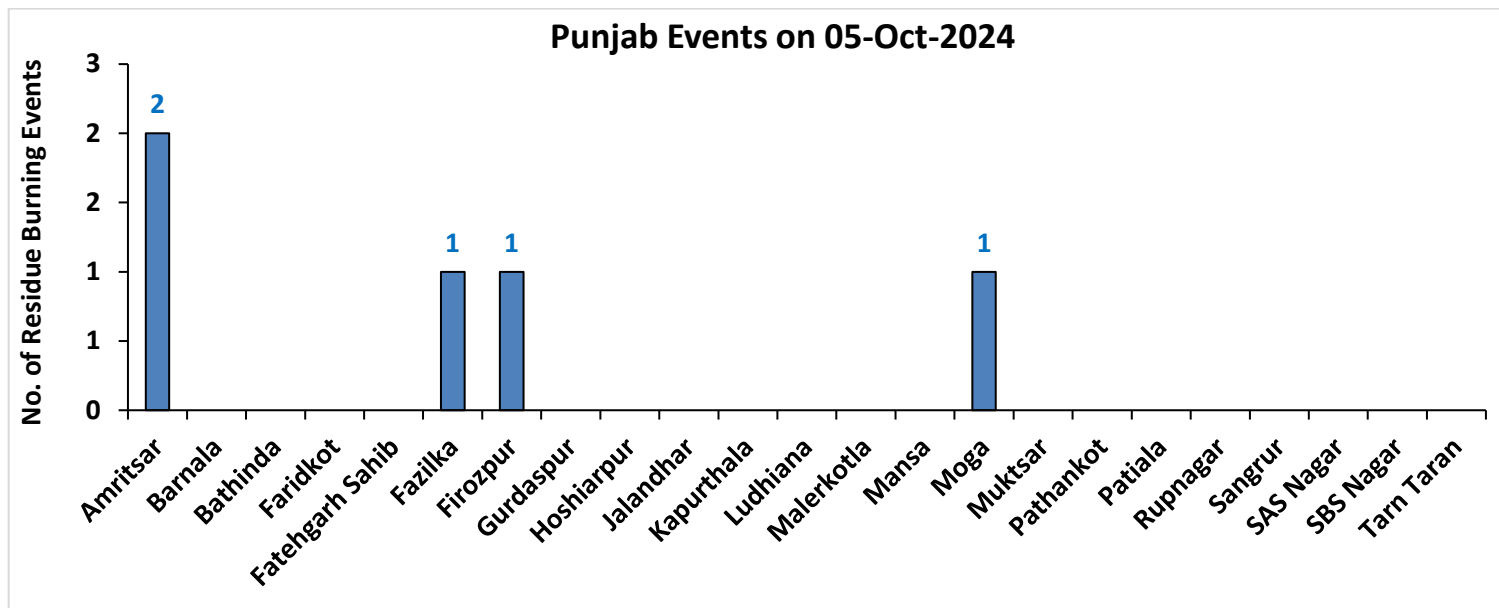

District-wise cumulative number of residues burning events in Punjab (15Sep-05Oct-2024)