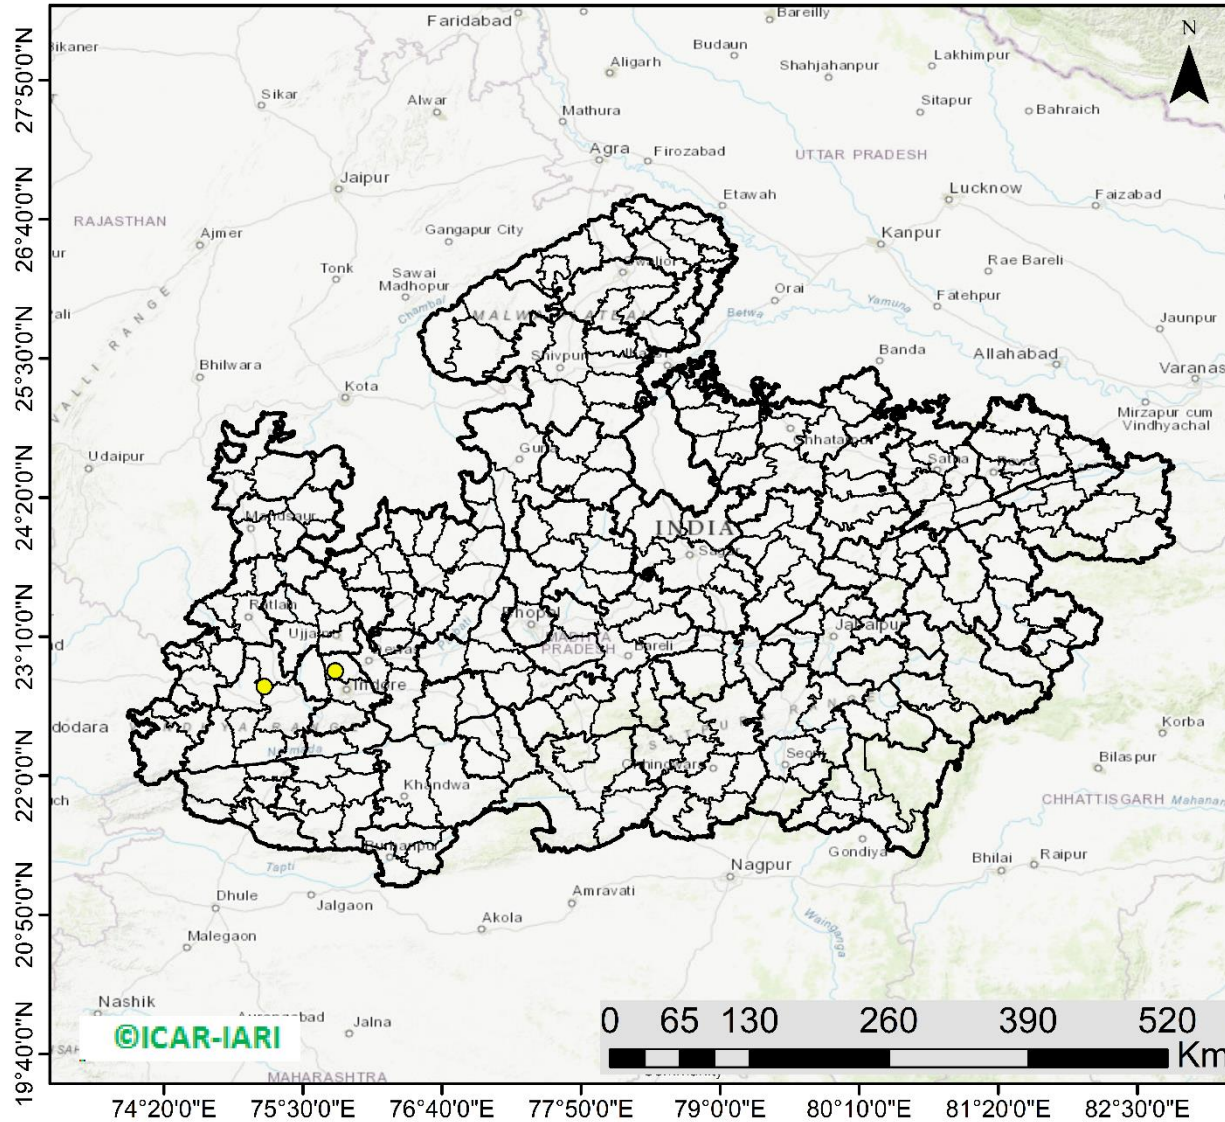

Madhya Pradesh

RICE RESIDUE BURNING IN MADHYA PRADESH

02 burning events detected in MP on (05th Oct 2024)

Fire Intensity (W/m²)

- 0 - 5
- 6 - 10
- 11 - 15
- 16 - 20
- >20