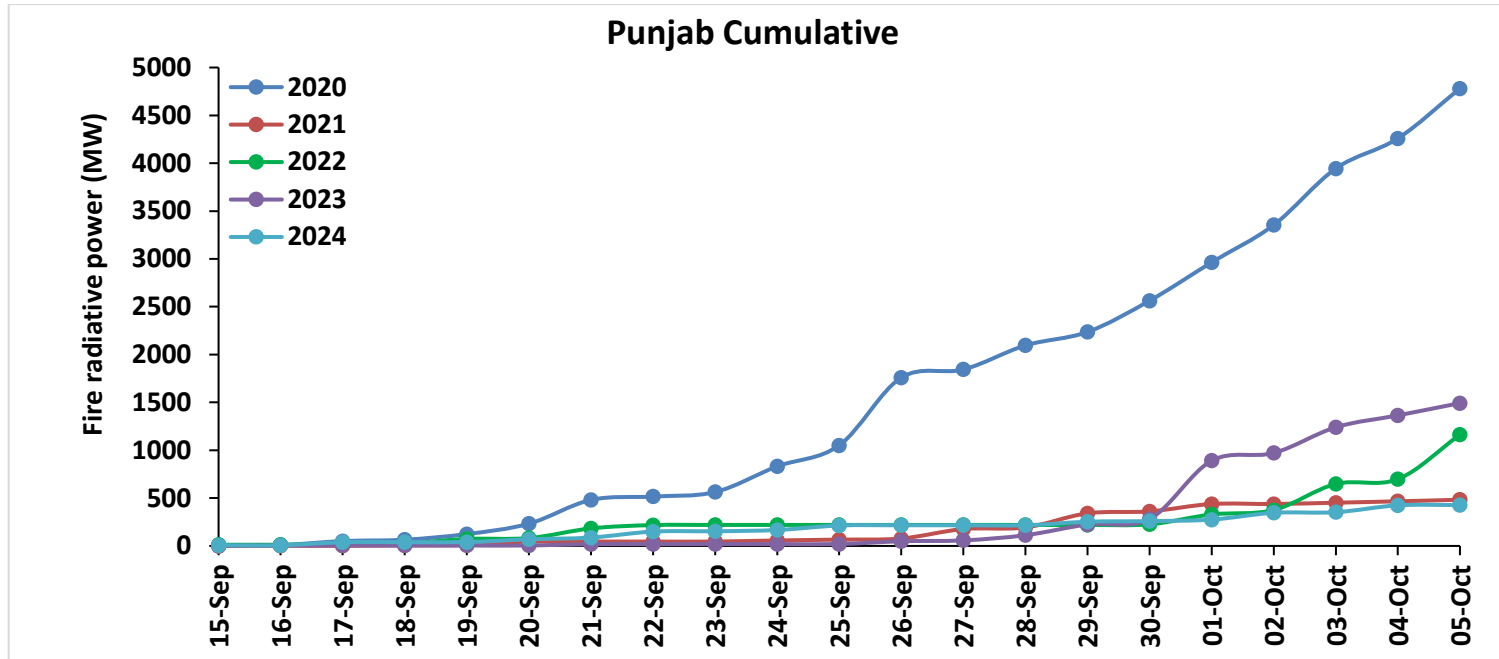

## Highlights for 05-Oct-2024

- The active fire events due to rice residue burning were monitored using satellite remote sensing, following the "Standard Protocol for Estimation of Crop Residue Burning Fire Events using Satellite Data".
- Satellites detected **18** residue burning events in the six study States on **05-Oct-2024**.
- The state wise events detected on **05-Oct-2024** were **05** in Punjab, **08** in Haryana, **01** in UP, **00** in Delhi, **02** in Rajasthan and **02** in MP.
- Total **369** burning events were detected in the six states between **15-Sept-2024** and **05-Oct-2024**, which are distributed as **193**, **127**, **23**, **00**, **11** and **15** in Punjab, Haryana, UP, Delhi, Rajasthan and MP, respectively.

### Madhya Pradesh

**Comparison of residue burning events in current year (2024) with previous years (2020, 2021, 2022 and 2023) for the study States**

**Comparison of residue burning fire power in current year (2024) with previous years (2020,2021,2022 and 2023) for the study States**