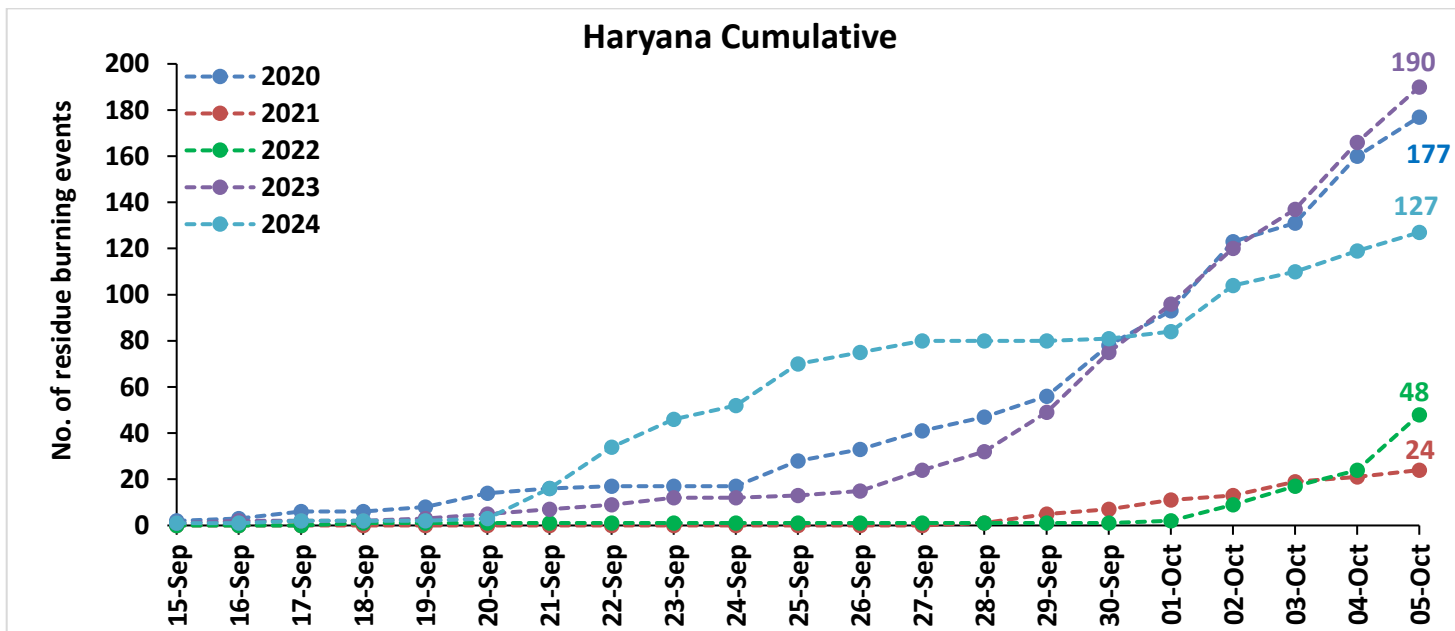

Comparison of residue burning events in current year (2024) with previous years (2020, 2021, 2022 and 2023) for the study States