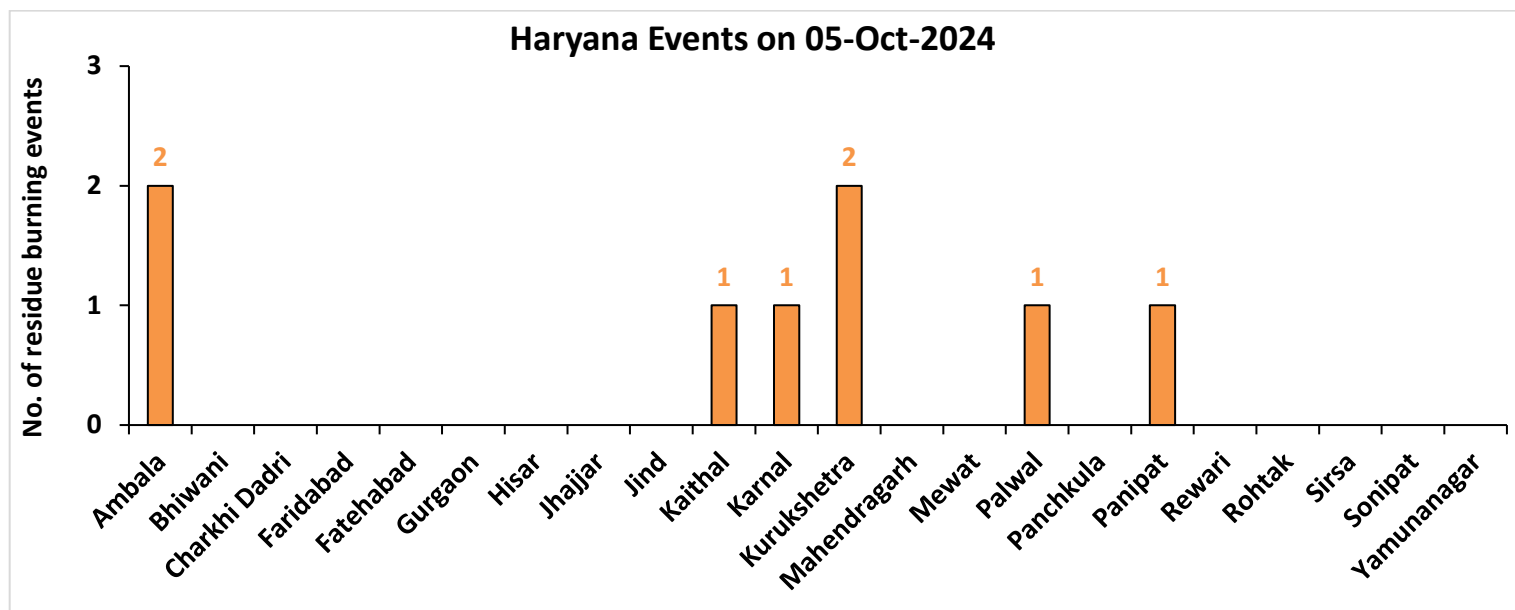

District-wise cumulative number of residues burning events in Haryana (15Sep-05Oct-2024)