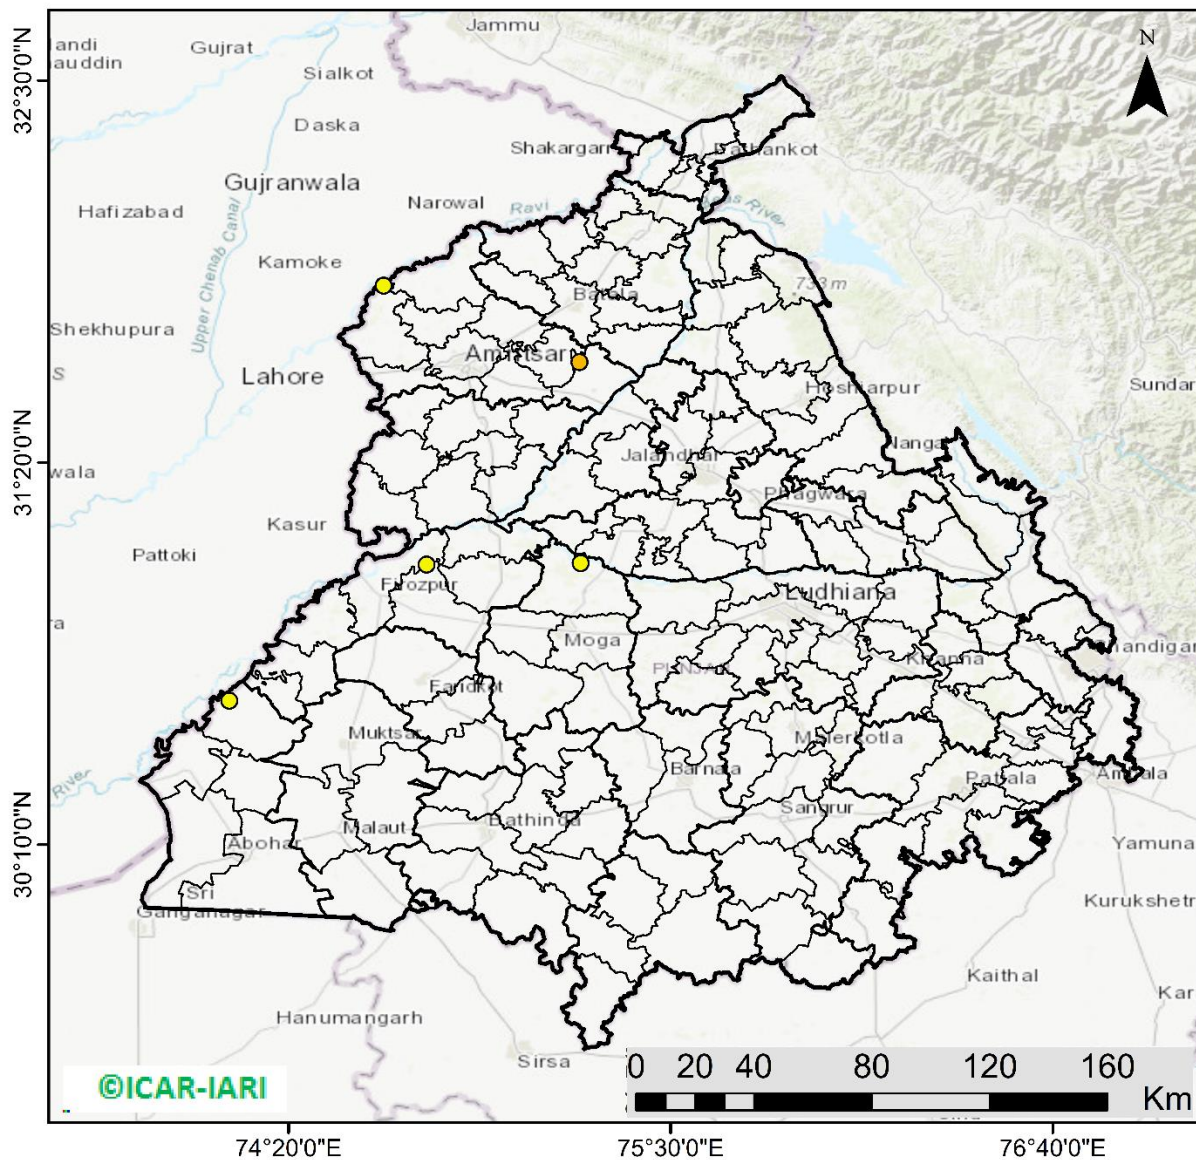

Punjab

RICE RESIDUE BURNING IN PUNJAB

05 burning events detected in Punjab during (05th Oct 2024)

Fire Intensity (W/m²)

- 0 - 5
- 6 - 10
- 11 - 15
- 16 - 20
- >20