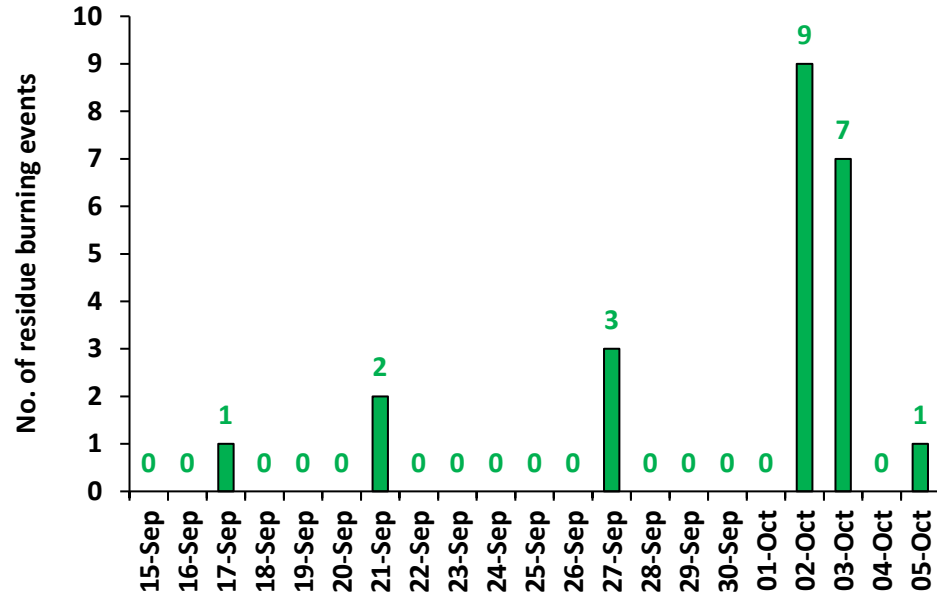

Uttar Pradesh