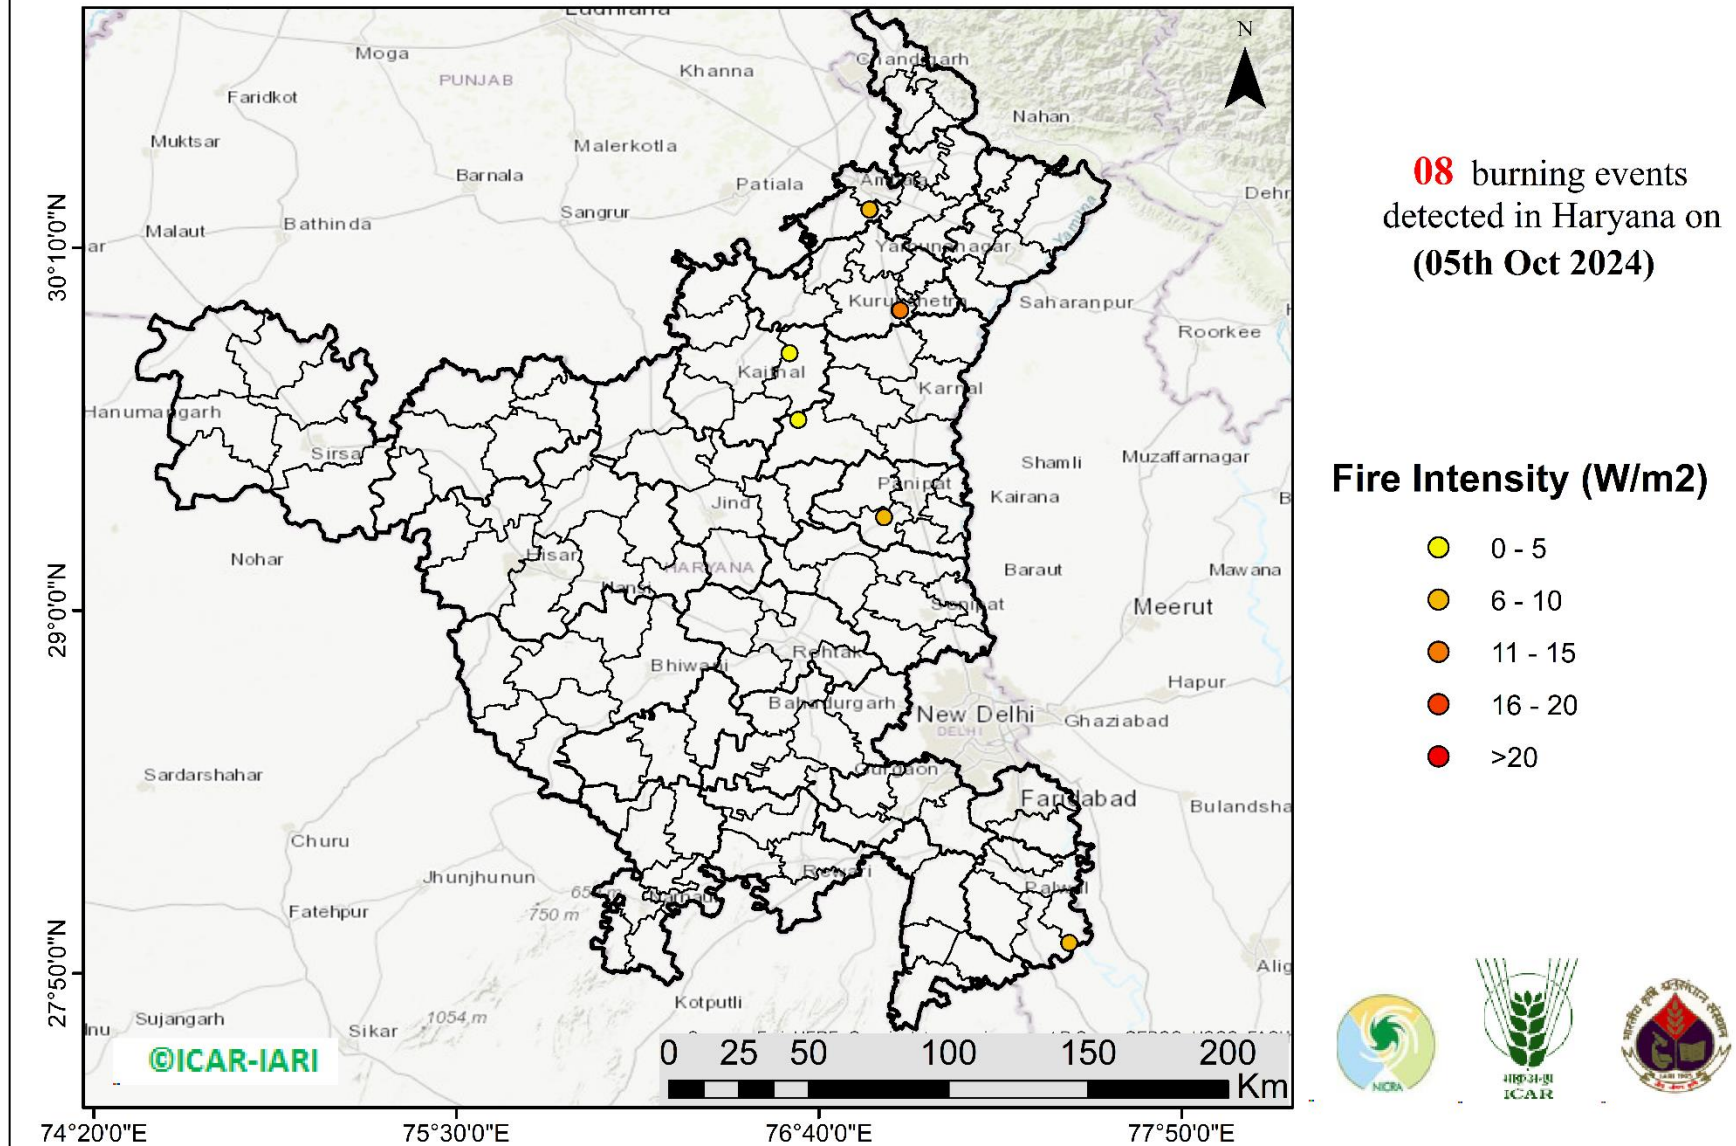

Haryana

RICE RESIDUE BURNING IN HARYANA

<http://geoportal.icar.gov.in:8080/geoexplorer/composer/>