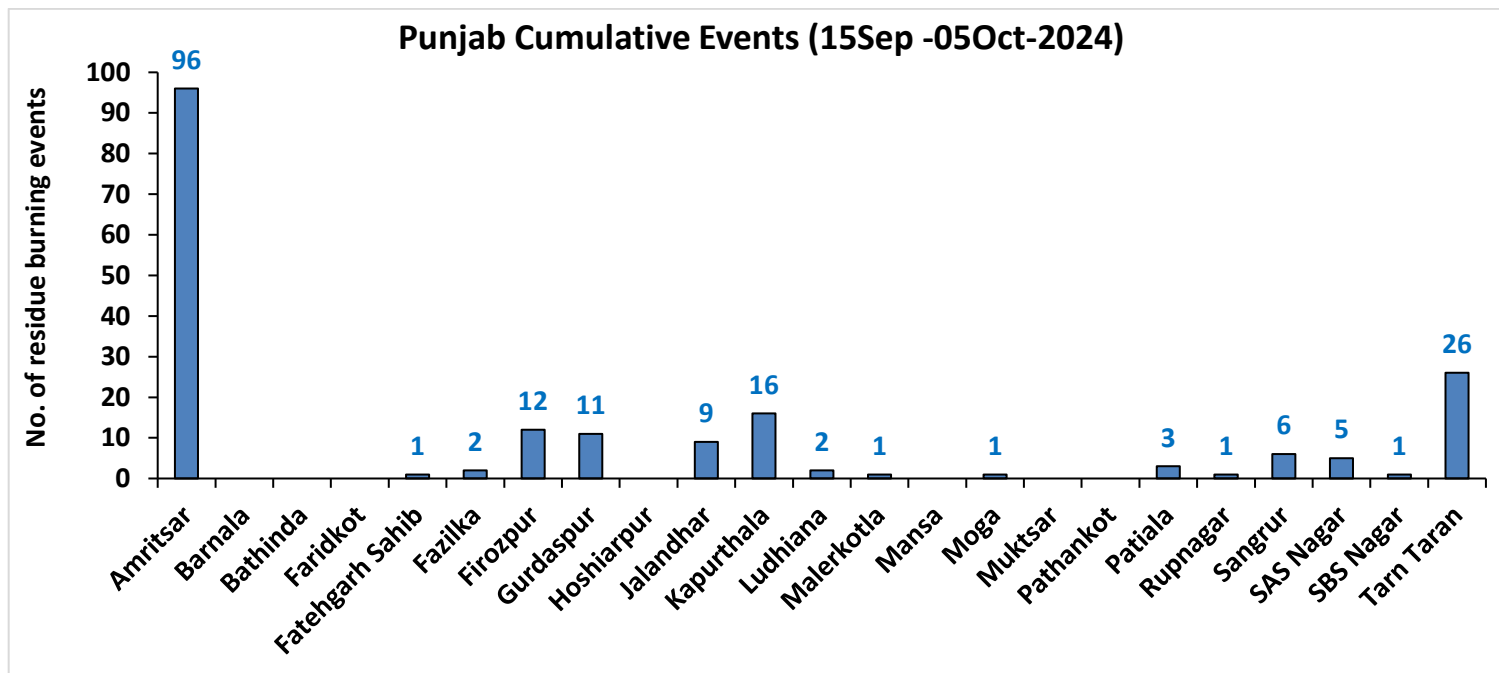

District-wise cumulative number of residues burning events in Punjab (15Sep-05Oct-2024)