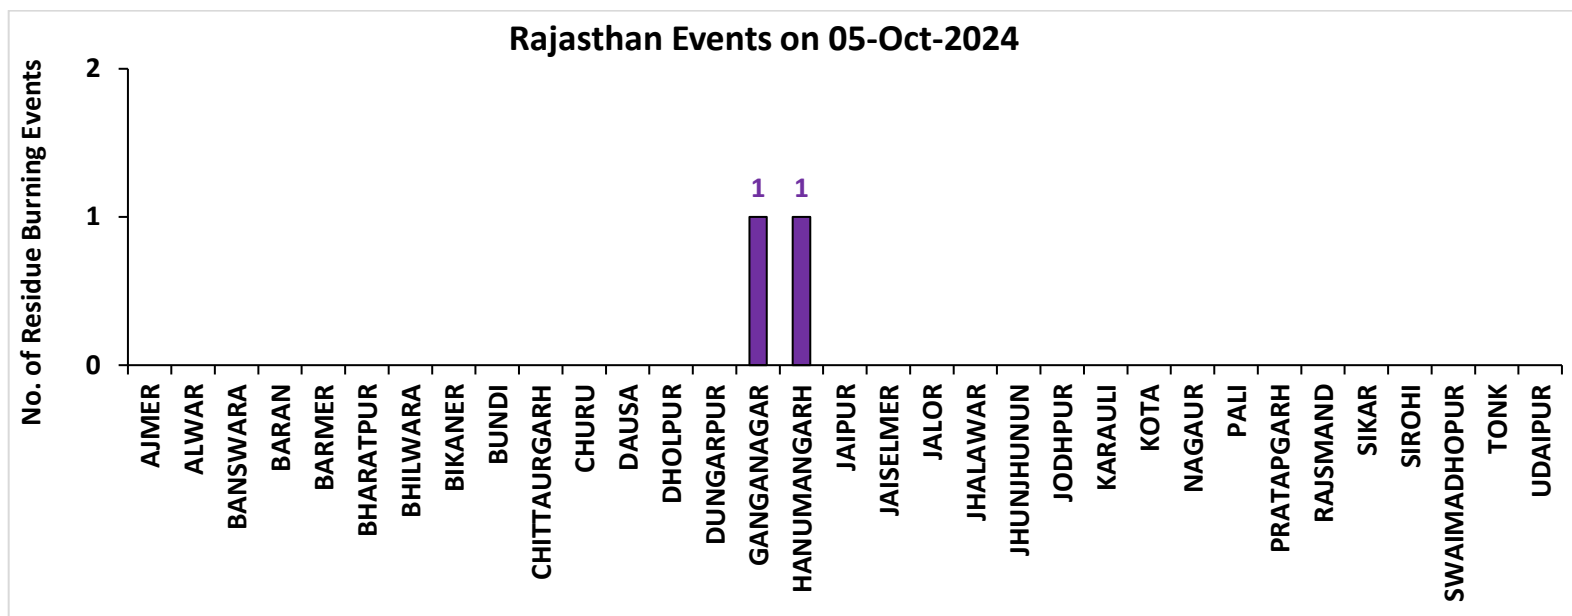

District-wise cumulative number of residues burning events in Rajasthan (15Sep-05Oct-2024)