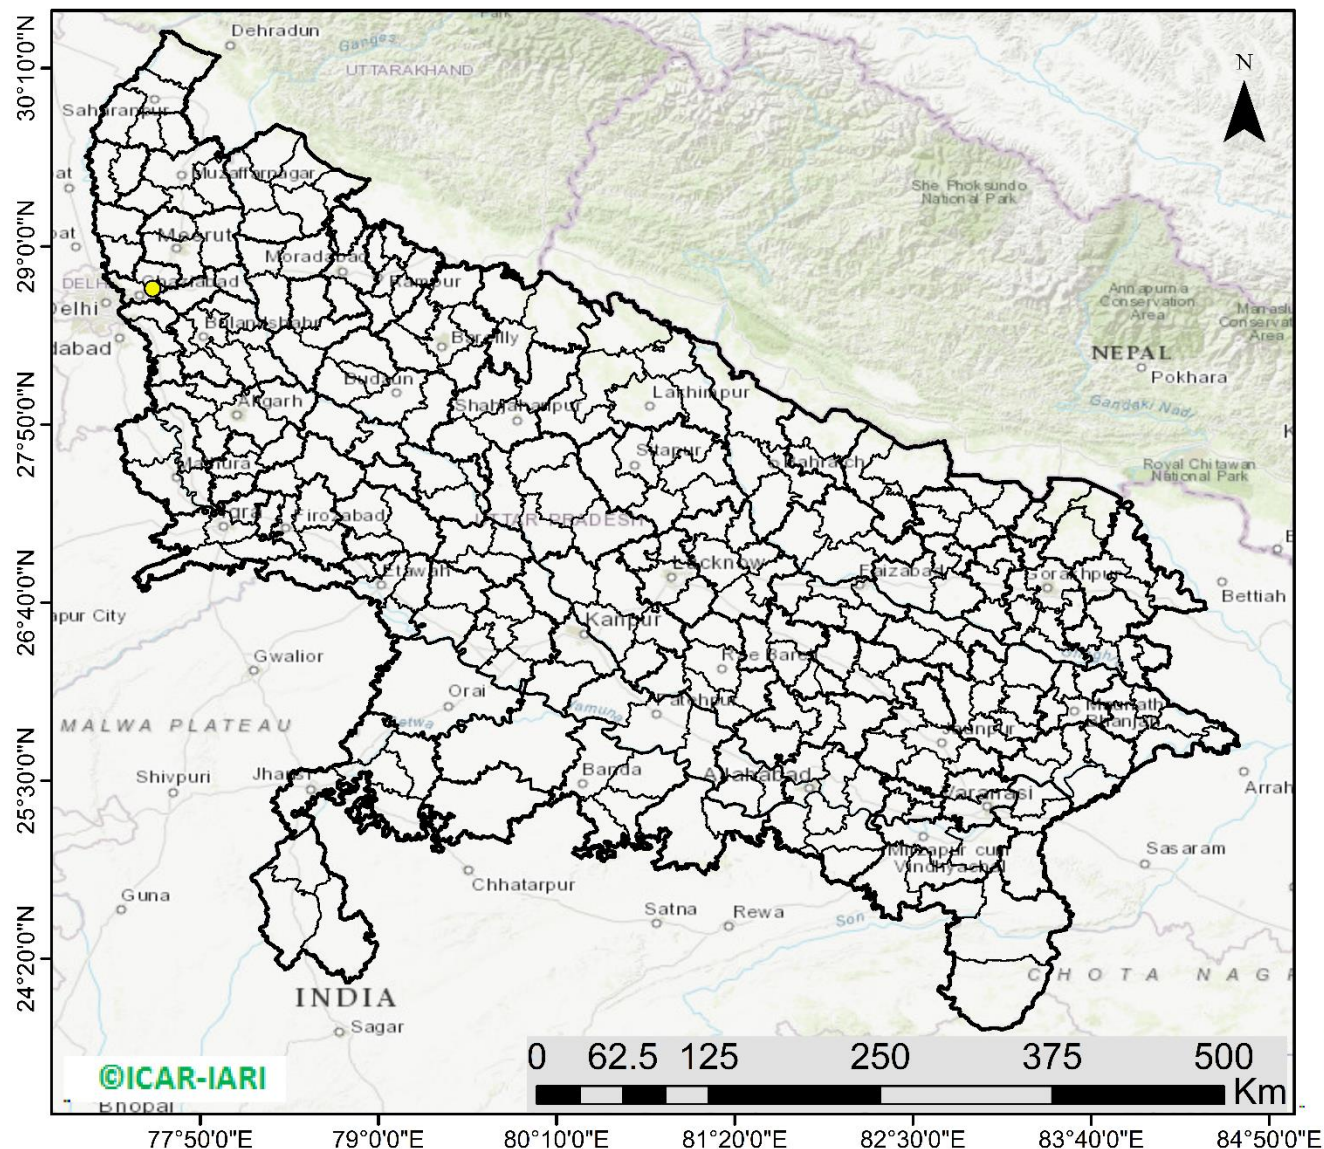

Uttar Pradesh

RICE RESIDUE BURNING IN UTTAR PRADESH

01 burning events
detected in Uttar Pradesh on
(05th Oct 2024)

Fire Intensity (W/m²)

- 0 - 5
- 6 - 10
- 11 - 15
- 16 - 20
- >20

<http://geoportal.icar.gov.in:8080/geoexplorer/composer/>