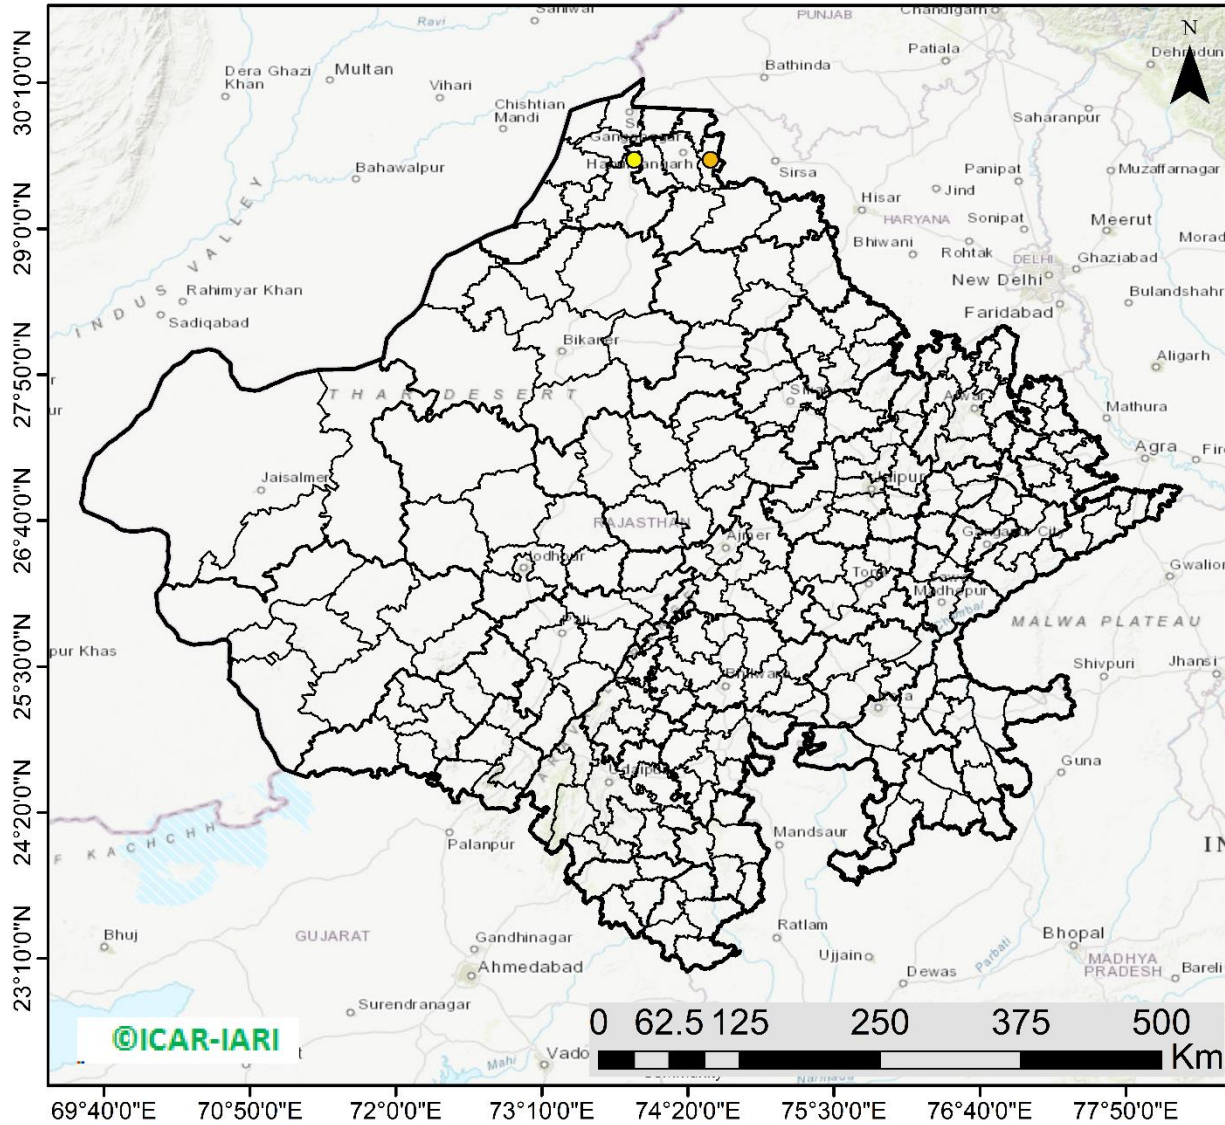

Rajasthan

RICE RESIDUE BURNING IN RAJASTHAN

02 burning events
detected in Rajasthan on
(05th Oct 2024)

Fire Intensity (W/m²)

- 0 - 5
- 6 - 10
- 11 - 15
- 16 - 20
- >20

<http://geoportal.icar.gov.in:8080/geoexplorer/composer/>