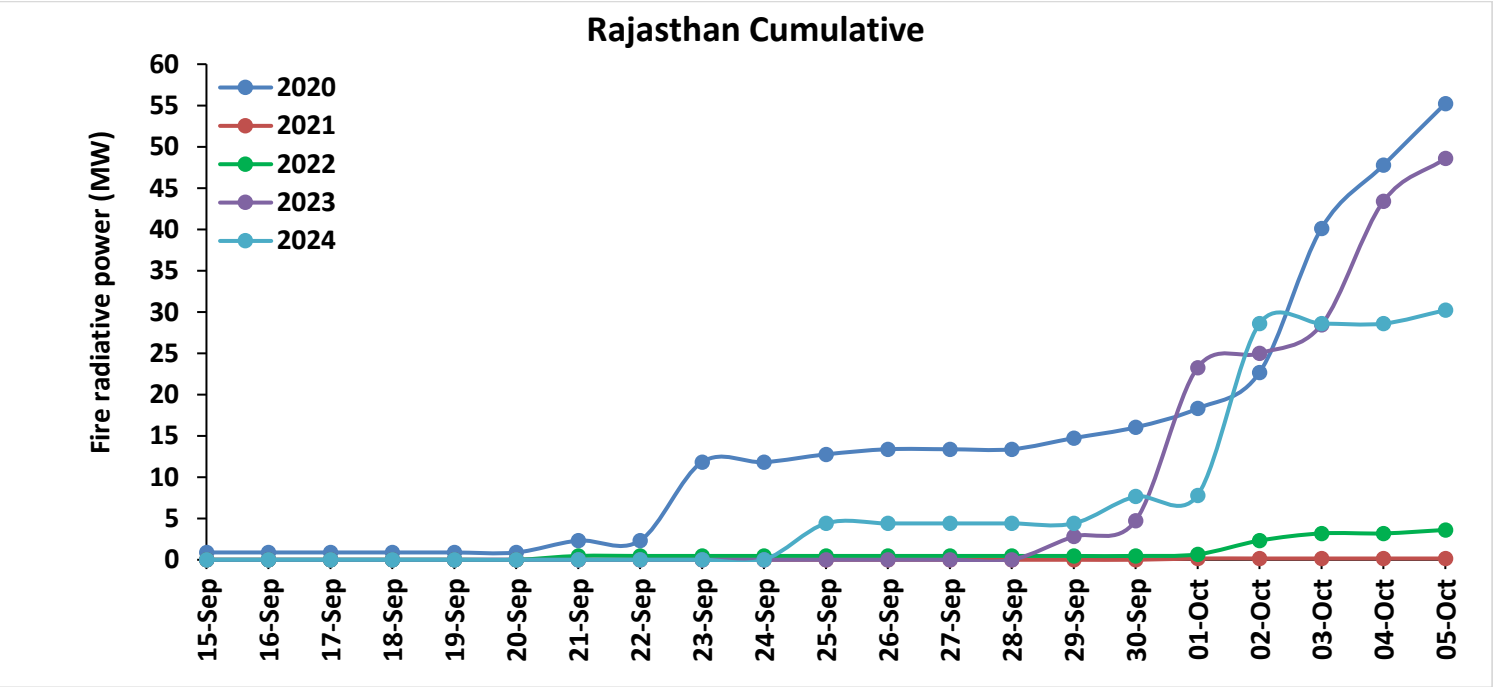

## Highlights for 05-Oct-2024

- The active fire events due to rice residue burning were monitored using satellite remote sensing, following the "Standard Protocol for Estimation of Crop Residue Burning Fire Events using Satellite Data".
- Satellites detected **18** residue burning events in the six study States on **05-Oct-2024**.
- The state wise events detected on **05-Oct-2024** were **05** in Punjab, **08** in Haryana, **01** in UP, **00** in Delhi, **02** in Rajasthan and **02** in MP.
- Total **369** burning events were detected in the six states between **15-Sept-2024** and **05-Oct-2024**, which are distributed as **193**, **127**, **23**, **00**, **11** and **15** in Punjab, Haryana, UP, Delhi, Rajasthan and MP, respectively.

### Madhya Pradesh

**Comparison of residue burning events in current year (2024) with previous years (2020, 2021, 2022 and 2023) for the study States**

**Comparison of residue burning fire power in current year (2024) with previous years (2020,2021,2022 and 2023) for the study States**