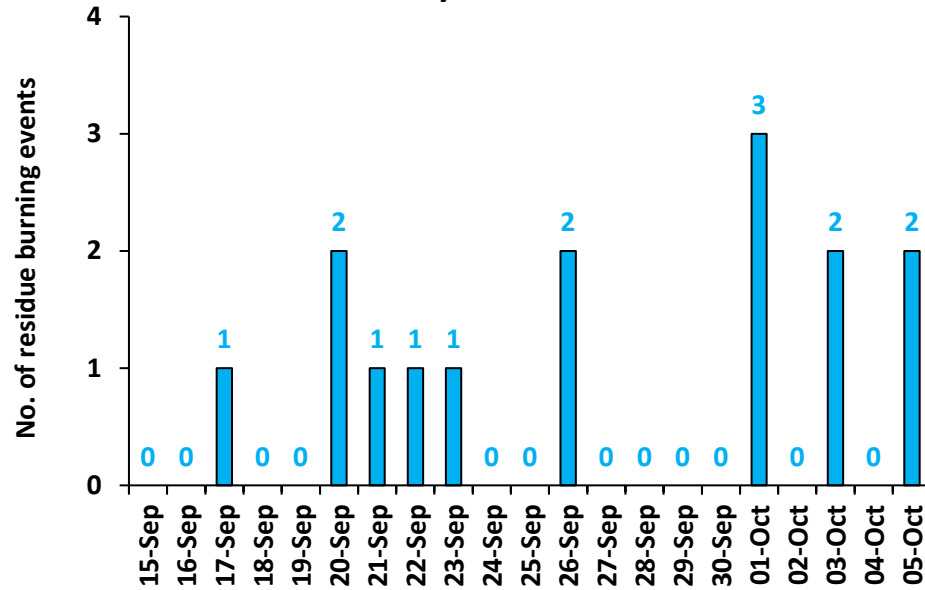

Madhya Pradesh