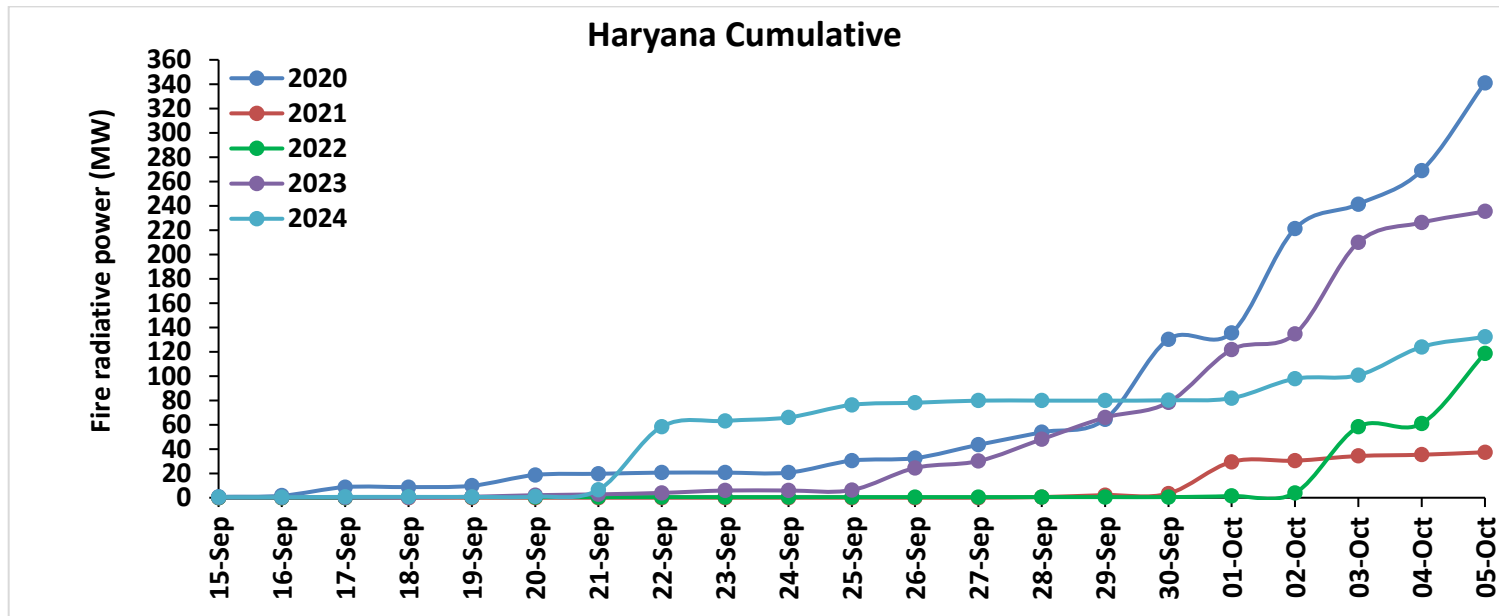

### Madhya Pradesh

**Comparison of residue burning events in current year (2024) with previous years (2020, 2021, 2022 and 2023) for the study States**

**Comparison of residue burning fire power in current year (2024) with previous years (2020,2021,2022 and 2023) for the study States**