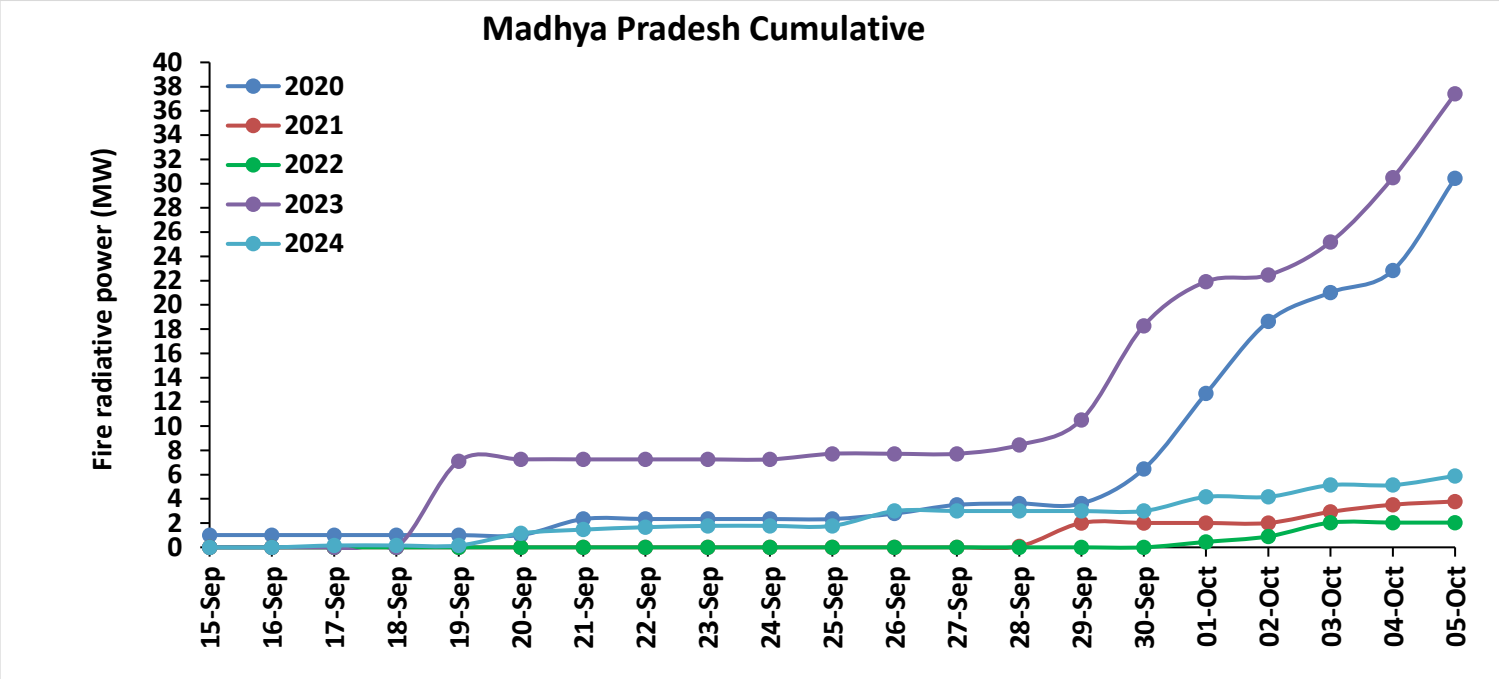

### Madhya Pradesh

**Comparison of residue burning events in current year (2024) with previous years (2020, 2021, 2022 and 2023) for the study States**

**Comparison of residue burning fire power in current year (2024) with previous years (2020,2021,2022 and 2023) for the study States**

# Punjab