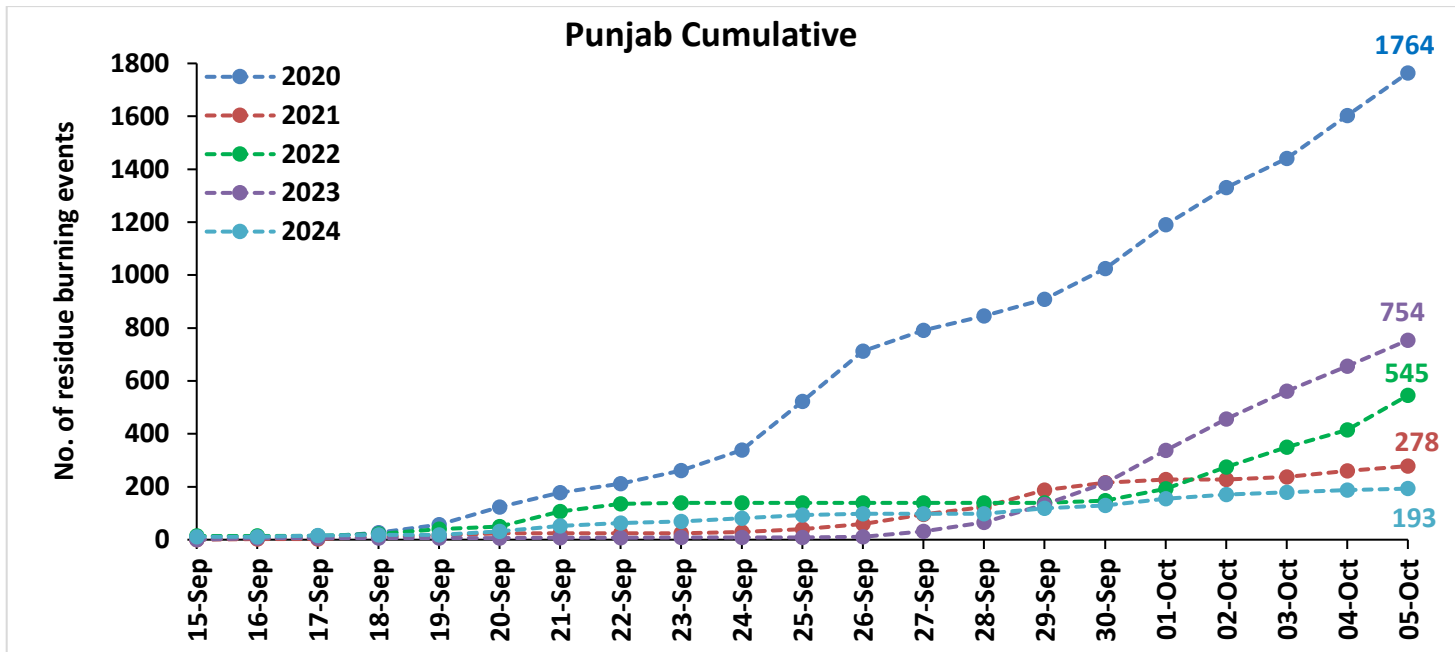

Comparison of residue burning events in current year (2024) with previous years (2020, 2021, 2022 and 2023) for the study States