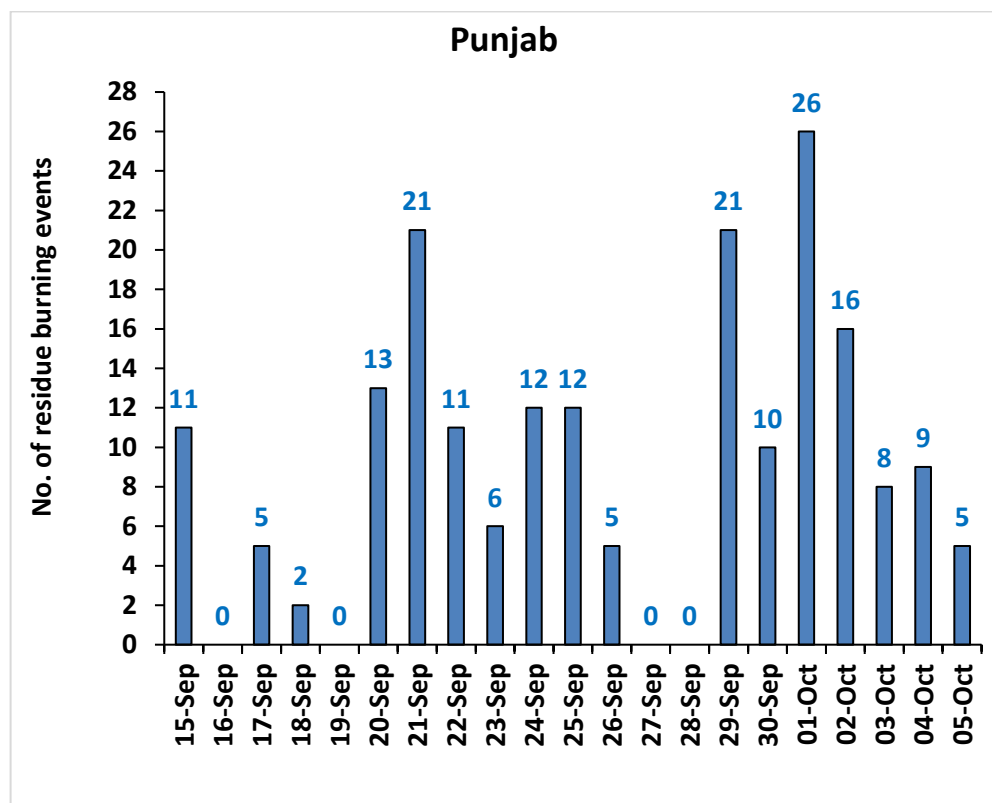

Highlights for 05-Oct-2024

- The active fire events due to rice residue burning were monitored using satellite remote sensing, following the "Standard Protocol for Estimation of Crop Residue Burning Fire Events using Satellite Data".
- Satellites detected **18** residue burning events in the six study States on **05-Oct-2024**.
- The state wise events detected on **05-Oct-2024** were **05** in Punjab, **08** in Haryana, **01** in UP, **00** in Delhi, **02** in Rajasthan and **02** in MP.
- Total **369** burning events were detected in the six states between **15-Sept-2024** and **05-Oct-2024**, which are distributed as **193**, **127**, **23**, **00**, **11** and **15** in Punjab, Haryana, UP, Delhi, Rajasthan and MP, respectively.

Temporal distribution of rice residue burning events for the study States in 2024