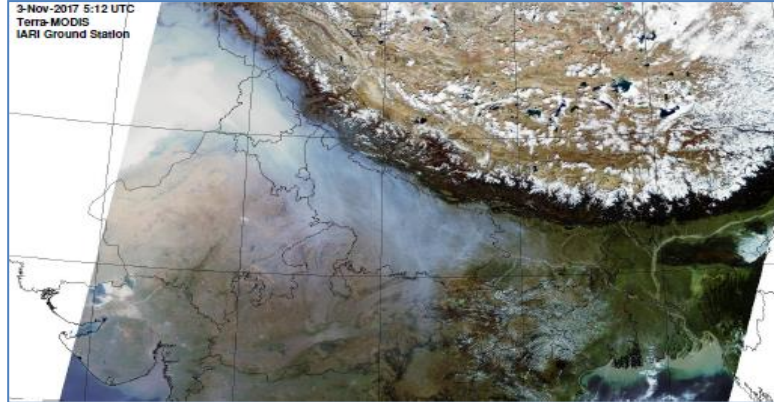

MONITORING PADDY RESIDUE BURNING IN INDIA USING SATELLITE REMOTE SENSING DURING 2024

Bulletin
No. 21

Events Date:
05-Oct-2024

Issued on:
05-Oct-2024

Consortium for Research on Agroecosystem Monitoring and Modeling from Space (CREAMS)
Laboratory,

Division of Agricultural Physics, ICAR – Indian Agricultural Research Institute, New Delhi – 110012

<https://creams.iari.res.in>