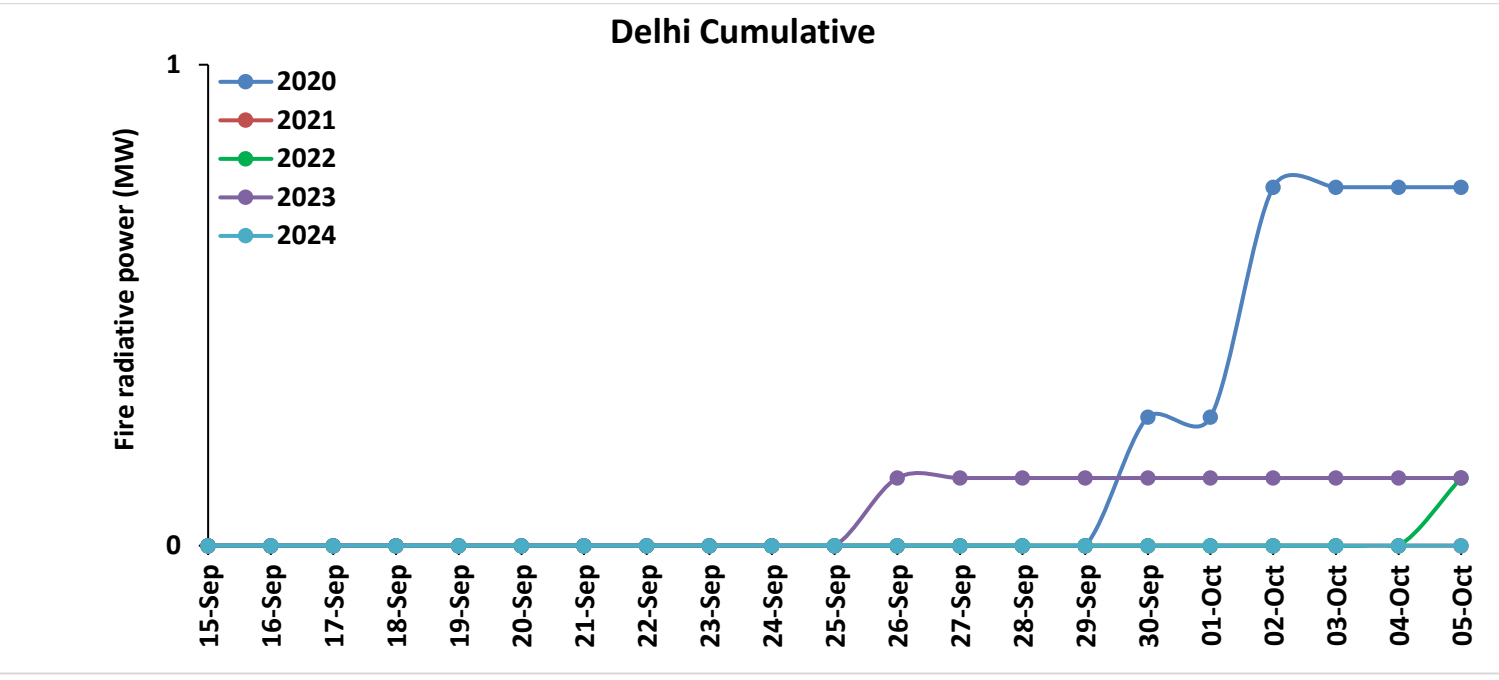

### Madhya Pradesh

**Comparison of residue burning events in current year (2024) with previous years (2020, 2021, 2022 and 2023) for the study States**

**Comparison of residue burning fire power in current year (2024) with previous years (2020,2021,2022 and 2023) for the study States**