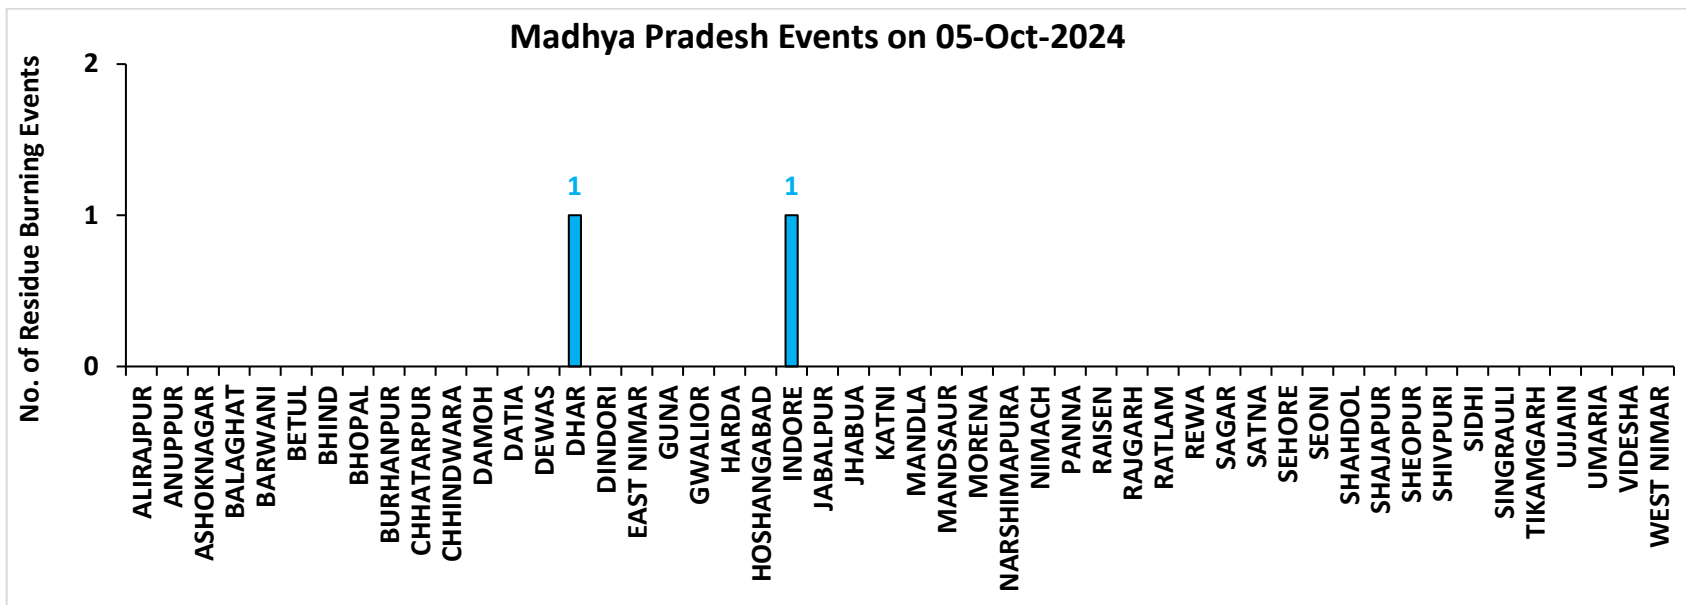

District-wise cumulative number of residues burning events in Madhya Pradesh (15Sep-05Oct-2024)

District-wise cumulative number of residues burning events detected in 2020, 2021, 2022, 2023 and 2024
(Period: 15 September-05 October)

(a) Punjab

District	15 Sep-05 Oct				
	2020	2021	2022	2023	2024
Amritsar	1088	169	390	478	96
Barnala	3	0	1	6	0
Bathinda	0	0	0	0	0
Faridkot	4	9	2	4	0
Fatehgarh Sahib	17	2	3	5	1
Fazilka	0	1	0	1	2
Firozpur	30	5	9	12	12
Gurdaspur	70	5	7	6	11
Hoshiarpur	3	0	0	2	0
Jalandhar	14	6	10	12	9
Kapurthala	24	3	13	44	16
Ludhiana	35	21	3	6	2
Malerkotla	0	0	0	0	1
Mansa	2	0	1	4	0
Moga	9	0	0	0	1
Muktsar	1	1	1	0	0
Pathankot	0	0	0	0	0
Patiala	73	11	13	36	3
Rupnagar	1	1	0	1	1
Sangrur	25	4	6	11	6
SAS NAGAR (Mohali)	8	1	4	23	5
SBS Nagar	2	1	2	2	1
Tarn Taran	355	38	80	101	26
Total	1764	278	545	754	193

(b) Haryana

District	15 Sep-05 Oct				
	2020	2021	2022	2023	2024
AMBALA	24	1	5	40	9
BHIWANI	0	0	0	0	0
CHARKHI DADRI	0	0	0	0	0
FARIDABAD	0	0	0	0	9
FATEHABAD	15	1	1	13	5
GURGAON	0	0	0	0	0
HISAR	3	0	0	4	1
JHAJJAR	0	0	0	1	0
JIND	2	0	4	13	5
KAITHAL	27	2	3	7	9
KARNAL	50	5	14	14	37
KURUKSHETRA	34	13	18	40	27
MAHENDRAGARH	0	0	0	0	0
MEWAT	0	0	0	0	0
PALWAL	1	0	0	5	3
PANCHKULA	0	0	0	0	0
PANIPAT	6	0	1	8	2
REWARI	0	0	0	0	0
ROHTAK	0	0	0	1	3
SIRSA	1	0	0	0	1
SONIPAT	4	1	1	22	8
YAMUNANAGAR	10	1	1	22	8
Total	177	24	48	190	127