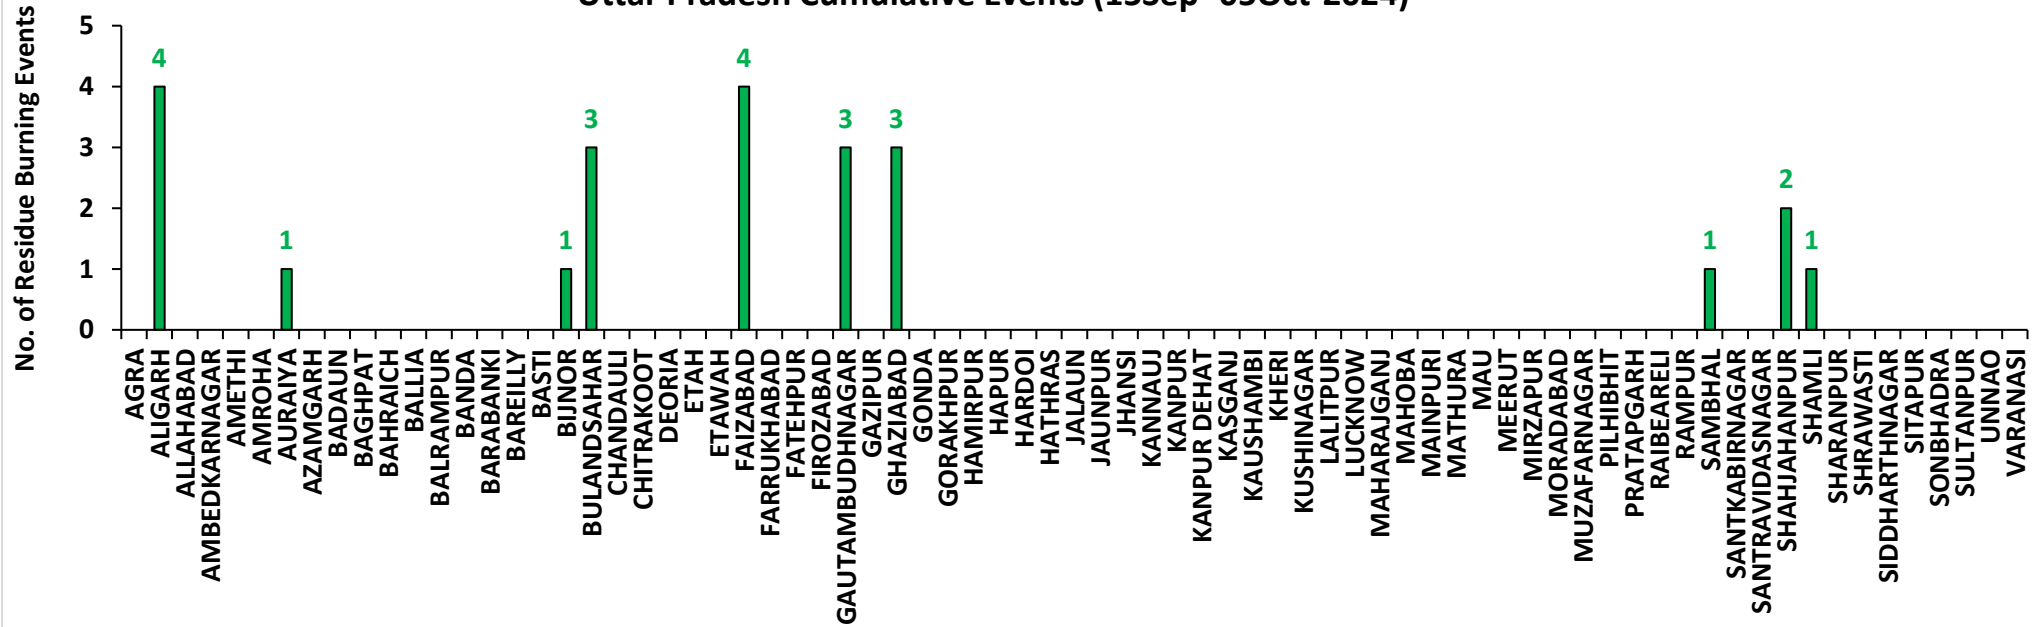

Uttar Pradesh Cumulative Events (15Sep -05Oct-2024)