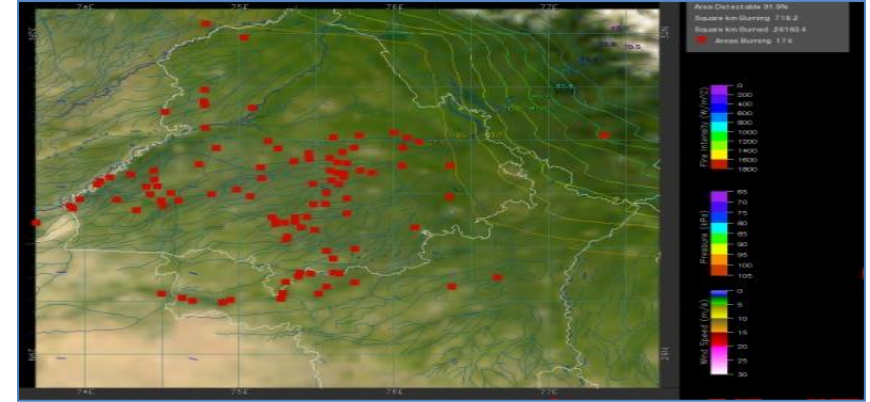

MONITORING PADDY RESIDUE BURNING IN INDIA USING SATELLITE REMOTE SENSING DURING 2024

Bulletin
No. 21

Events Date:
05-Oct-2024

Issued on:
05-Oct-2024

Consortium for Research on Agroecosystem Monitoring and Modeling from Space (CREAMS)
Laboratory,

Division of Agricultural Physics, ICAR – Indian Agricultural Research Institute, New Delhi – 110012

<https://creams.iari.res.in>