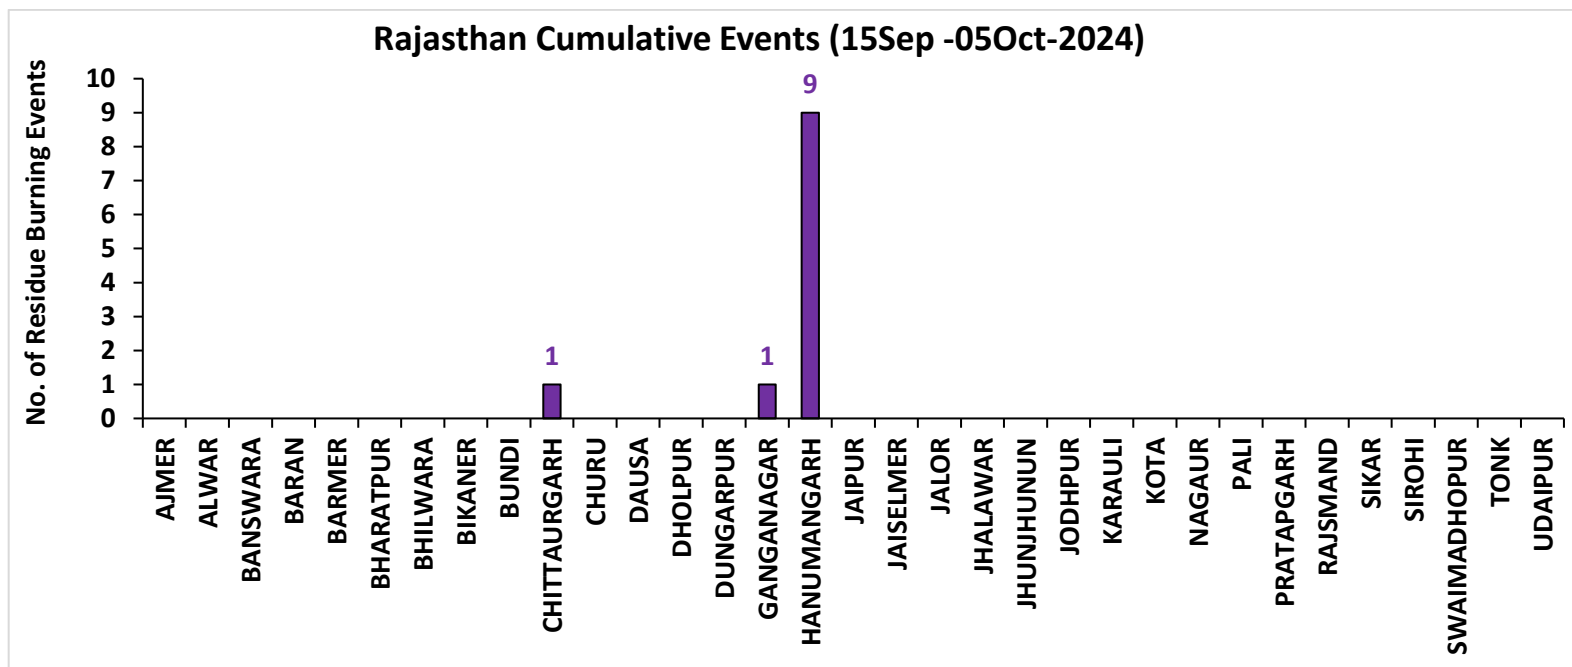

District-wise cumulative number of residues burning events in Rajasthan (15Sep-05Oct-2024)