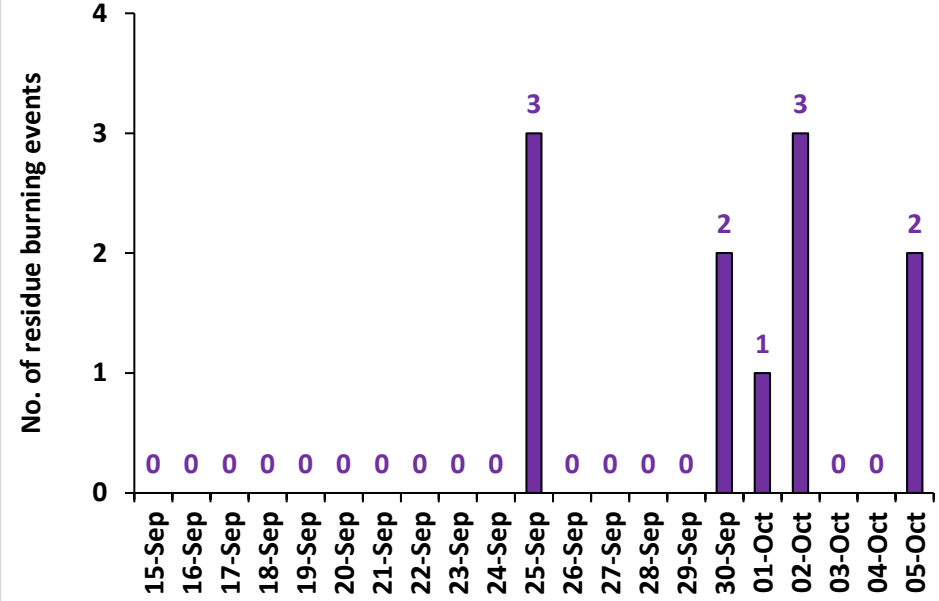

Uttar Pradesh

Rajasthan

Madhya Pradesh