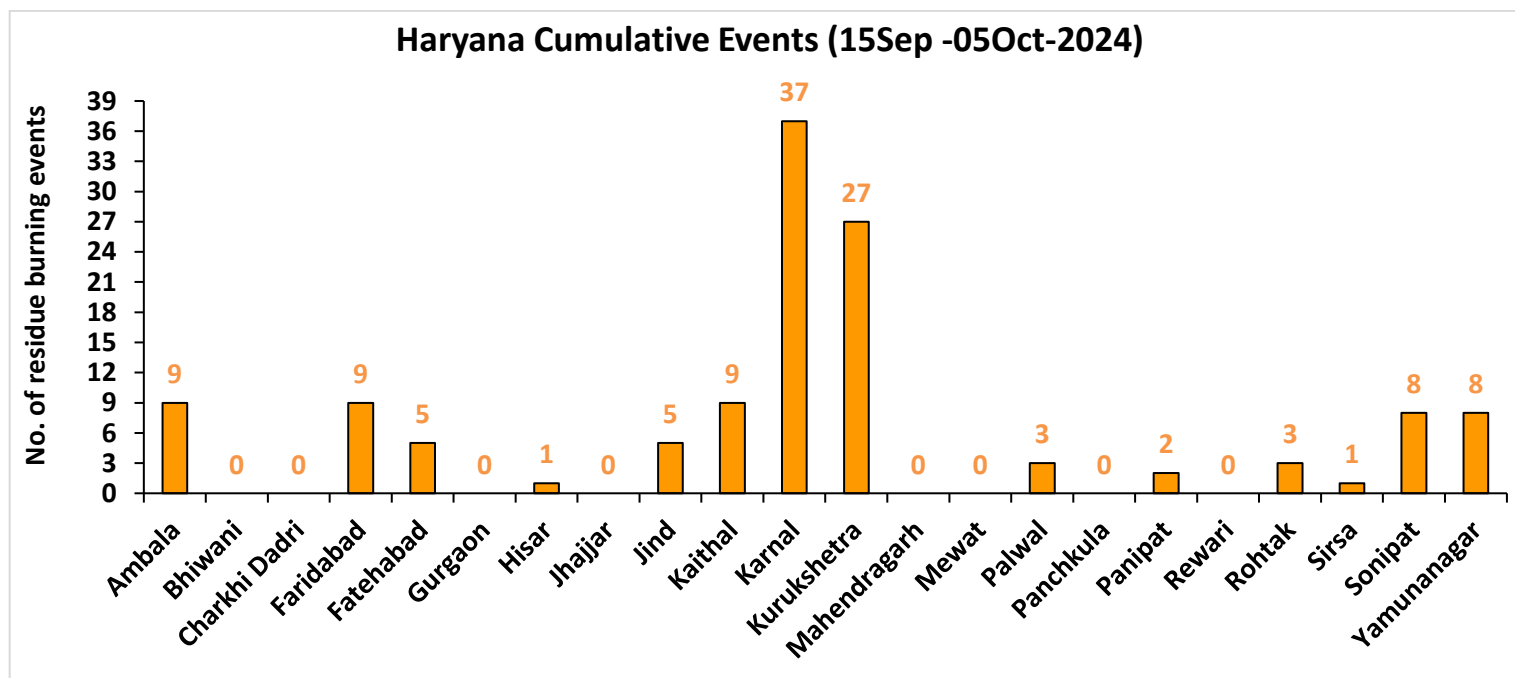

District-wise cumulative number of residues burning events in Haryana (15Sep-05Oct-2024)