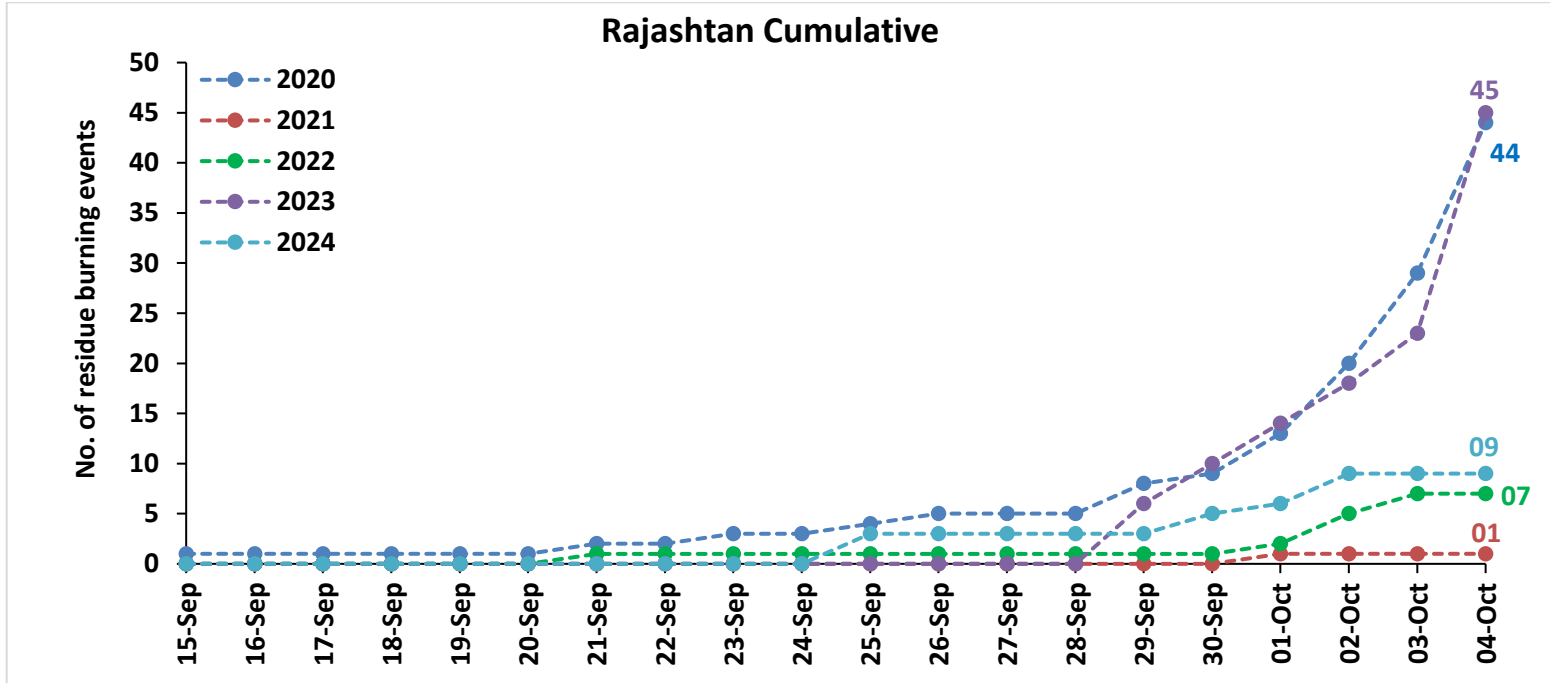

Division of Agricultural Physics, ICAR – Indian Agricultural Research Institute, New Delhi – 110012

<https://creams.iari.res.in>

Highlights for 04-Oct-2024

- The active fire events due to rice residue burning were monitored using satellite remote sensing, following the "Standard Protocol for Estimation of Crop Residue Burning Fire Events using Satellite Data".
- Satellites detected **18** residue burning events in the six study States on **04-Oct-2024**.
- The state wise events detected on **04-Oct-2024** were **09** in Punjab, **09** in Haryana, **00** in UP, **00** in Delhi, **00** in Rajasthan and **00** in MP.
- Total **351** burning events were detected in the six states between **15-Sept-2024** and **04-Oct-2024**, which are distributed as **188**, **119**, **22**, **00**, **09** and **13** in Punjab, Haryana, UP, Delhi, Rajasthan and MP, respectively.

Temporal distribution of rice residue burning events for the study States in 2024

Uttar Pradesh

Rajasthan

Madhya Pradesh

Comparison of residue burning events in current year (2024) with previous years (2020, 2021, 2022 and 2023) for the study States