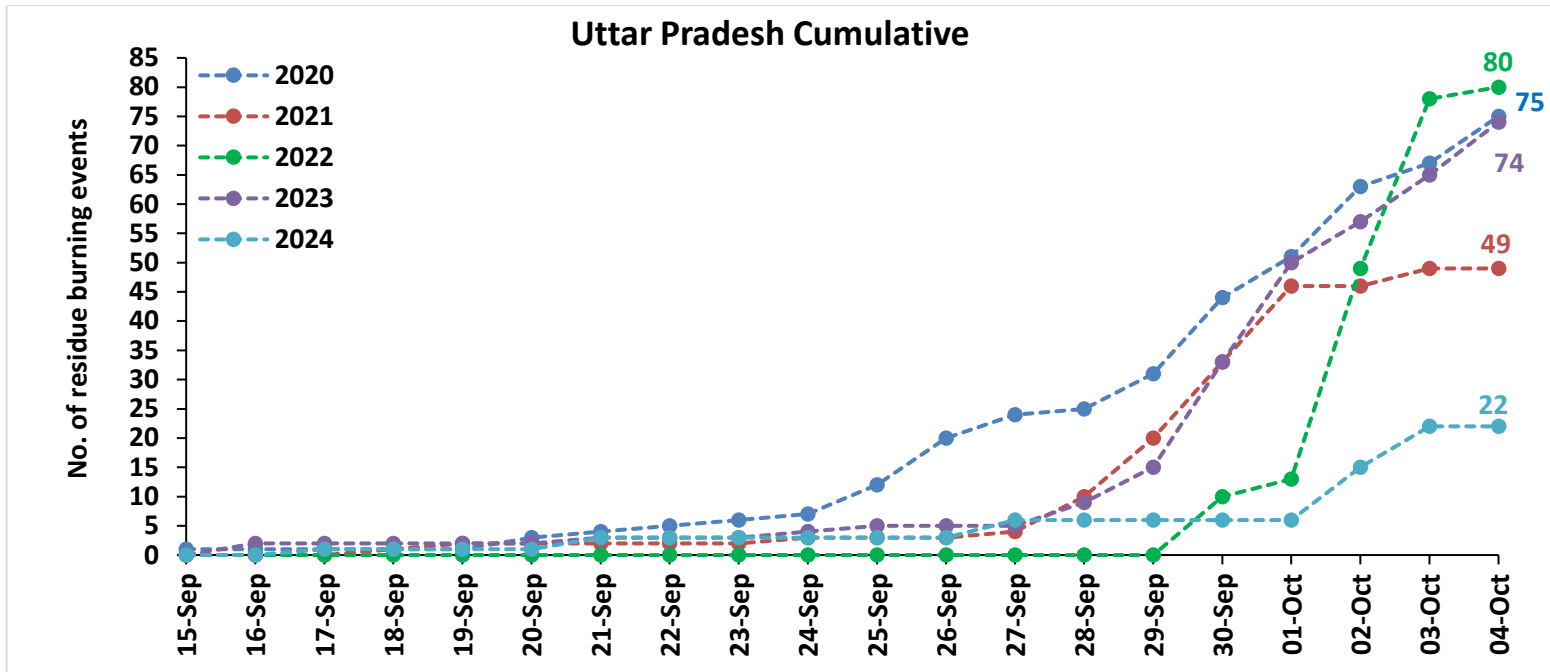

Division of Agricultural Physics, ICAR – Indian Agricultural Research Institute, New Delhi – 110012

<https://creams.iari.res.in>

Highlights for 04-Oct-2024

- The active fire events due to rice residue burning were monitored using satellite remote sensing, following the "Standard Protocol for Estimation of Crop Residue Burning Fire Events using Satellite Data".
- Satellites detected **18** residue burning events in the six study States on **04-Oct-2024**.
- The state wise events detected on **04-Oct-2024** were **09** in Punjab, **09** in Haryana, **00** in UP, **00** in Delhi, **00** in Rajasthan and **00** in MP.
- Total **351** burning events were detected in the six states between **15-Sept-2024** and **04-Oct-2024**, which are distributed as **188**, **119**, **22**, **00**, **09** and **13** in Punjab, Haryana, UP, Delhi, Rajasthan and MP, respectively.

Temporal distribution of rice residue burning events for the study States in 2024

Uttar Pradesh

Rajasthan

Madhya Pradesh

Comparison of residue burning events in current year (2024) with previous years (2020, 2021, 2022 and 2023) for the study States