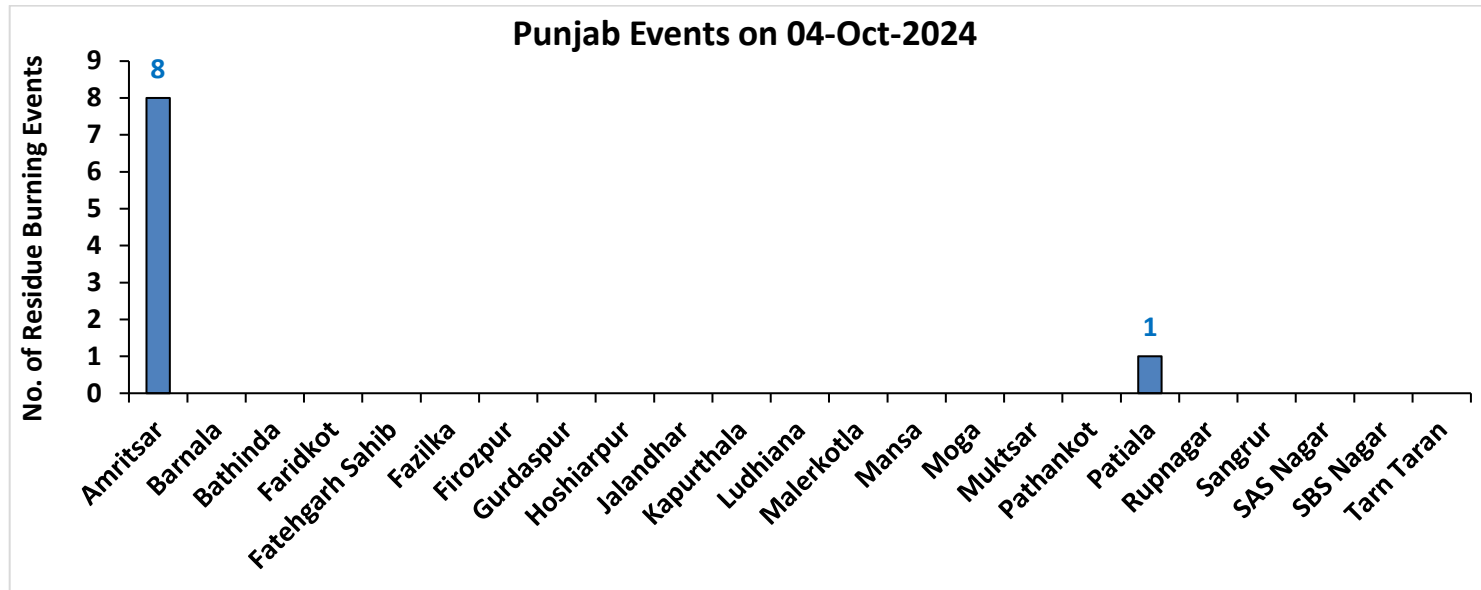

District-wise cumulative number of residues burning events in Punjab (15Sep-04Oct-2024)