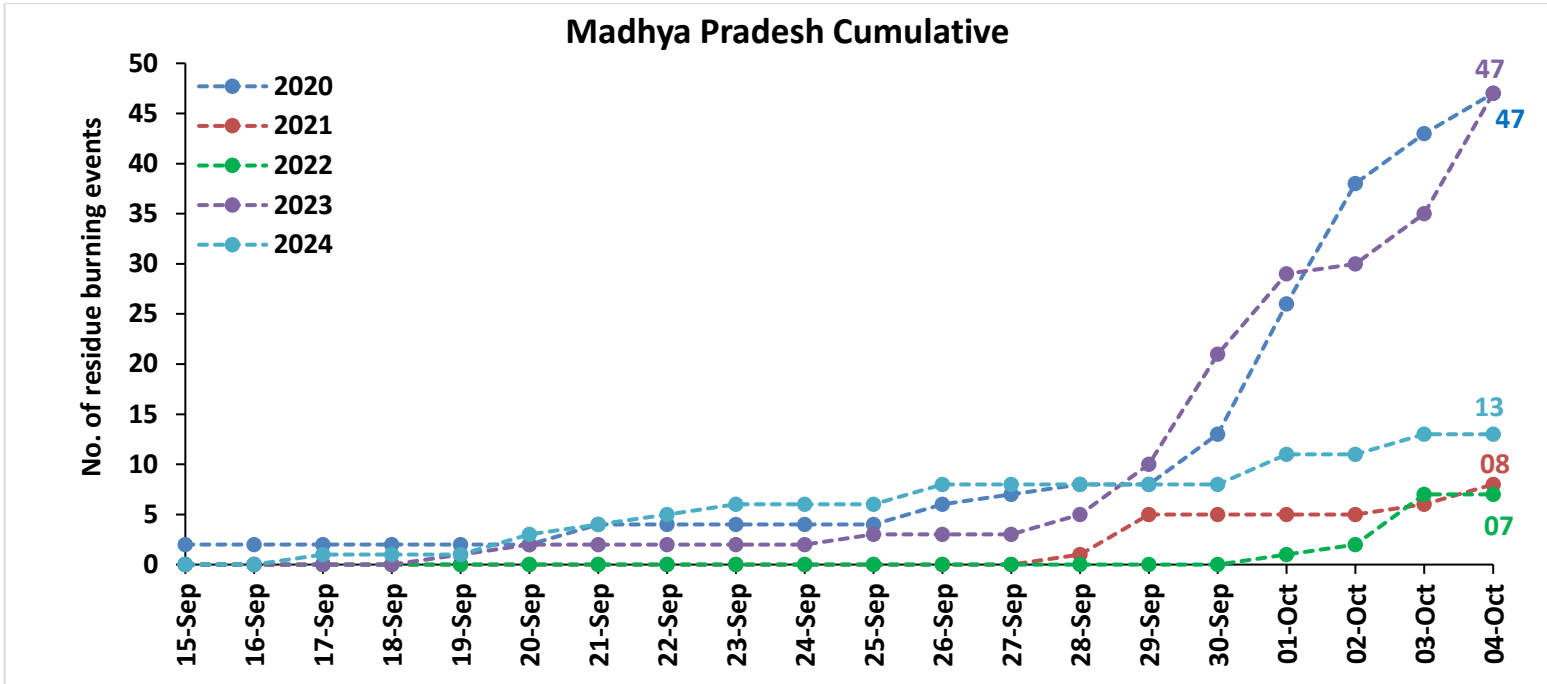

Division of Agricultural Physics, ICAR – Indian Agricultural Research Institute, New Delhi – 110012

<https://creams.iari.res.in>

Highlights for 04-Oct-2024

- The active fire events due to rice residue burning were monitored using satellite remote sensing, following the "Standard Protocol for Estimation of Crop Residue Burning Fire Events using Satellite Data".
- Satellites detected **18** residue burning events in the six study States on **04-Oct-2024**.
- The state wise events detected on **04-Oct-2024** were **09** in Punjab, **09** in Haryana, **00** in UP, **00** in Delhi, **00** in Rajasthan and **00** in MP.
- Total **351** burning events were detected in the six states between **15-Sept-2024** and **04-Oct-2024**, which are distributed as **188**, **119**, **22**, **00**, **09** and **13** in Punjab, Haryana, UP, Delhi, Rajasthan and MP, respectively.

Temporal distribution of rice residue burning events for the study States in 2024

Uttar Pradesh

Rajasthan

Madhya Pradesh

Comparison of residue burning events in current year (2024) with previous years (2020, 2021, 2022 and 2023) for the study States

Comparison of residue burning fire power in current year (2024) with previous years (2020,2021,2022 and 2023) for the study States

Punjab

RICE RESIDUE BURNING IN PUNJAB

09 burning events detected in Punjab during (04th Oct 2024)