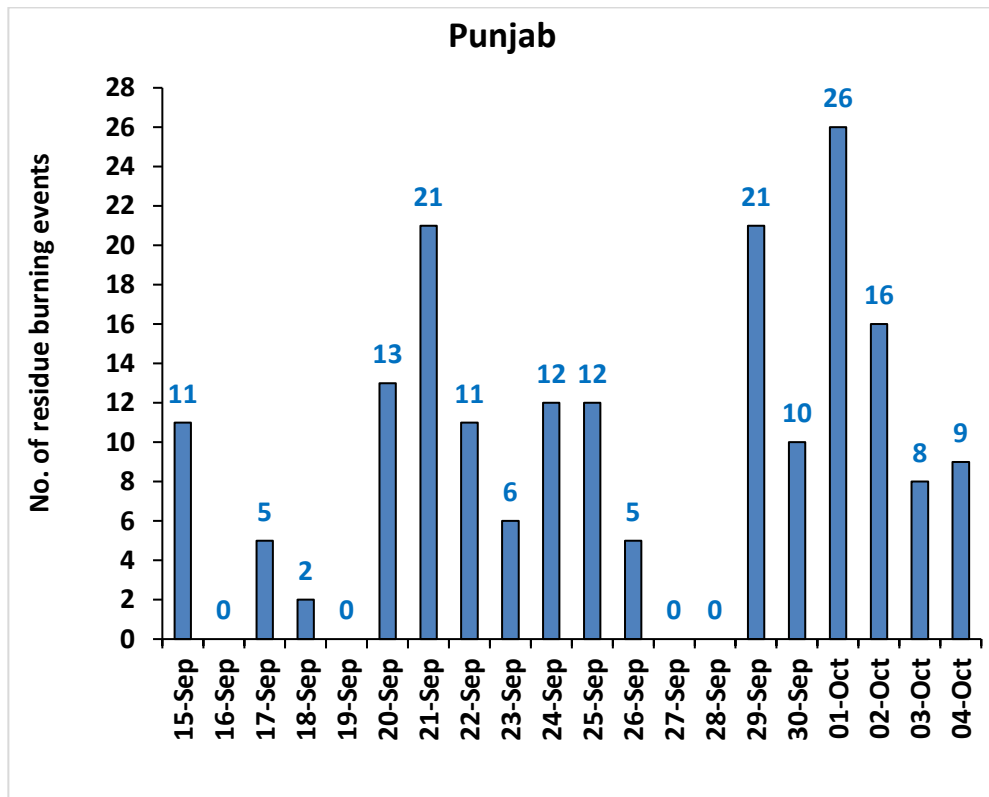

Division of Agricultural Physics, ICAR – Indian Agricultural Research Institute, New Delhi – 110012

<https://creams.iari.res.in>

Highlights for 04-Oct-2024

- The active fire events due to rice residue burning were monitored using satellite remote sensing, following the "Standard Protocol for Estimation of Crop Residue Burning Fire Events using Satellite Data".
- Satellites detected **18** residue burning events in the six study States on **04-Oct-2024**.
- The state wise events detected on **04-Oct-2024** were **09** in Punjab, **09** in Haryana, **00** in UP, **00** in Delhi, **00** in Rajasthan and **00** in MP.
- Total **351** burning events were detected in the six states between **15-Sept-2024** and **04-Oct-2024**, which are distributed as **188**, **119**, **22**, **00**, **09** and **13** in Punjab, Haryana, UP, Delhi, Rajasthan and MP, respectively.

Temporal distribution of rice residue burning events for the study States in 2024

Uttar Pradesh

Rajasthan

Madhya Pradesh

Comparison of residue burning events in current year (2024) with previous years (2020, 2021, 2022 and 2023) for the study States