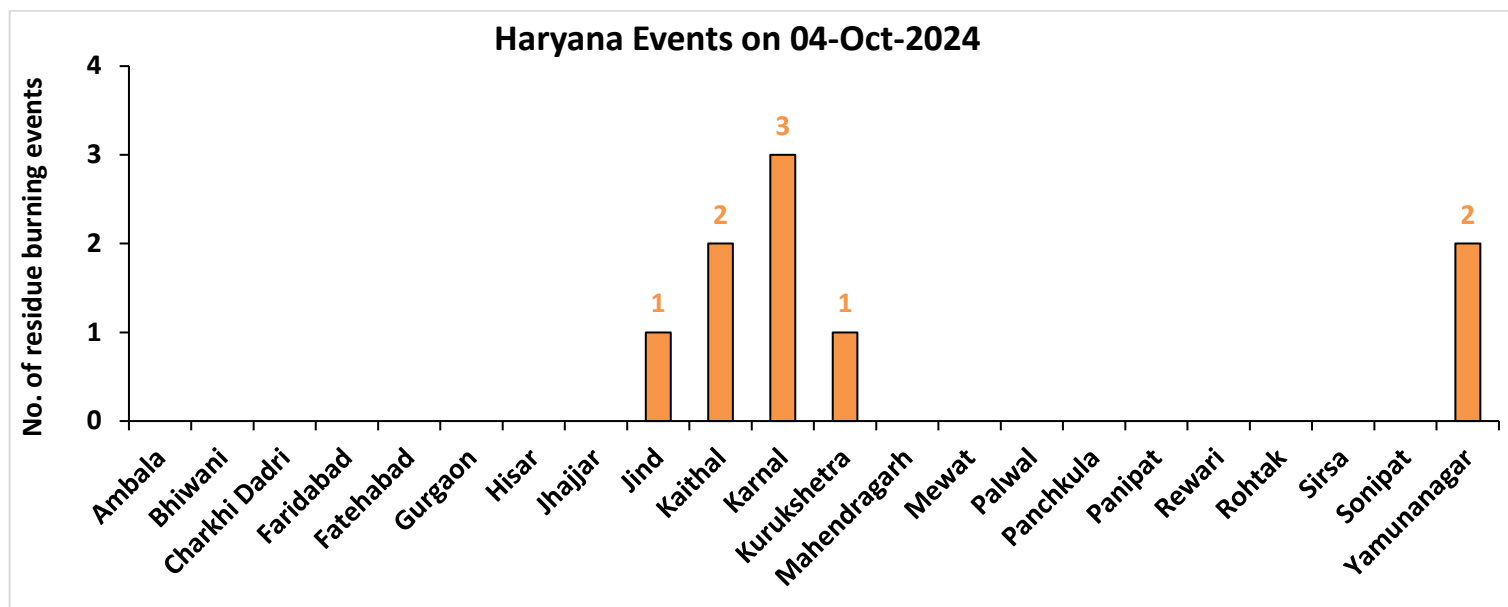

District-wise cumulative number of residues burning events in Haryana (15Sep-04Oct-2024)

District-wise cumulative number of residues burning events detected in 2020, 2021, 2022, 2023 and 2024
(Period: 15 September-04 October)

(a) Punjab

District	15 Sep-04 Oct				
	2020	2021	2022	2023	2024
Amritsar	1015	161	320	429	94
Barnala	2	0	0	5	0
Bathinda	0	0	0	0	0
Faridkot	3	9	2	3	0
Fatehgarh Sahib	15	1	1	4	1
Fazilka	0	1	0	1	1
Firozpur	22	5	6	9	11
Gurdaspur	54	4	6	6	11
Hoshiarpur	3	0	0	2	0
Jalandhar	13	6	7	9	9
Kapurthala	22	2	6	39	16
Ludhiana	34	19	1	6	2
Malerkotla	0	0	0	0	1
Mansa	2	0	0	1	0
Moga	9	0	0	0	0
Muktsar	1	1	1	0	0
Pathankot	0	0	0	0	0
Patiala	63	11	8	29	3
Rupnagar	1	1	0	0	1
Sangrur	17	4	0	6	6
SAS NAGAR (Mohali)	8	0	2	17	5
SBS Nagar	2	1	1	2	1
Tarn Taran	317	34	54	88	26
Total	1603	260	415	656	188

(b) Haryana

District	15 Sep-04 Oct				
	2020	2021	2022	2023	2024
AMBALA	22	0	5	34	7
BHIWANI	0	0	0	0	0
CHARKHI DADRI	0	0	0	0	0
FARIDABAD	0	0	0	0	9
FATEHABAD	15	1	1	10	5
GURGAON	0	0	0	0	0
HISAR	3	0	0	3	1
JHAJJAR	0	0	0	1	0
JIND	2	0	1	9	5
KAITHAL	21	2	1	7	8
KARNAL	46	4	7	14	36
KURUKSHETRA	31	12	8	36	25
MAHENDRAGARH	0	0	0	0	0
MEWAT	0	0	0	0	0
PALWAL	1	0	0	5	2
PANCHKULA	0	0	0	0	0
PANIPAT	6	0	0	4	1
REWARI	0	0	0	0	0
ROHTAK	0	0	0	1	3
SIRSA	1	0	0	0	1
SONIPAT	2	1	0	20	8
YAMUNANAGAR	10	1	1	22	8
Total	160	21	24	166	119