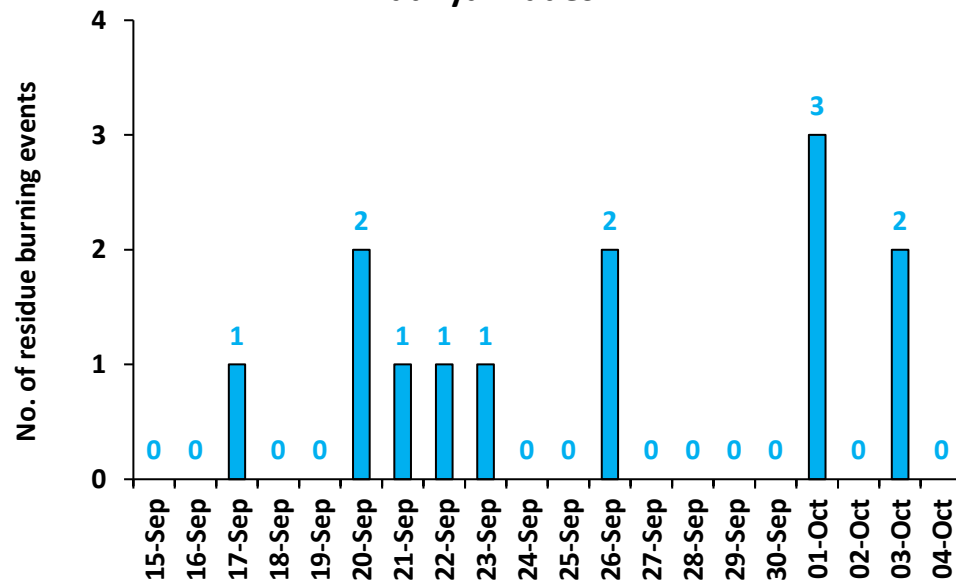

Division of Agricultural Physics, ICAR – Indian Agricultural Research Institute, New Delhi – 110012

<https://creams.iari.res.in>

Highlights for 04-Oct-2024

- The active fire events due to rice residue burning were monitored using satellite remote sensing, following the "Standard Protocol for Estimation of Crop Residue Burning Fire Events using Satellite Data".
- Satellites detected **18** residue burning events in the six study States on **04-Oct-2024**.
- The state wise events detected on **04-Oct-2024** were **09** in Punjab, **09** in Haryana, **00** in UP, **00** in Delhi, **00** in Rajasthan and **00** in MP.
- Total **351** burning events were detected in the six states between **15-Sept-2024** and **04-Oct-2024**, which are distributed as **188**, **119**, **22**, **00**, **09** and **13** in Punjab, Haryana, UP, Delhi, Rajasthan and MP, respectively.

Temporal distribution of rice residue burning events for the study States in 2024

Uttar Pradesh

Rajasthan

Madhya Pradesh

Comparison of residue burning events in current year (2024) with previous years (2020, 2021, 2022 and 2023) for the study States