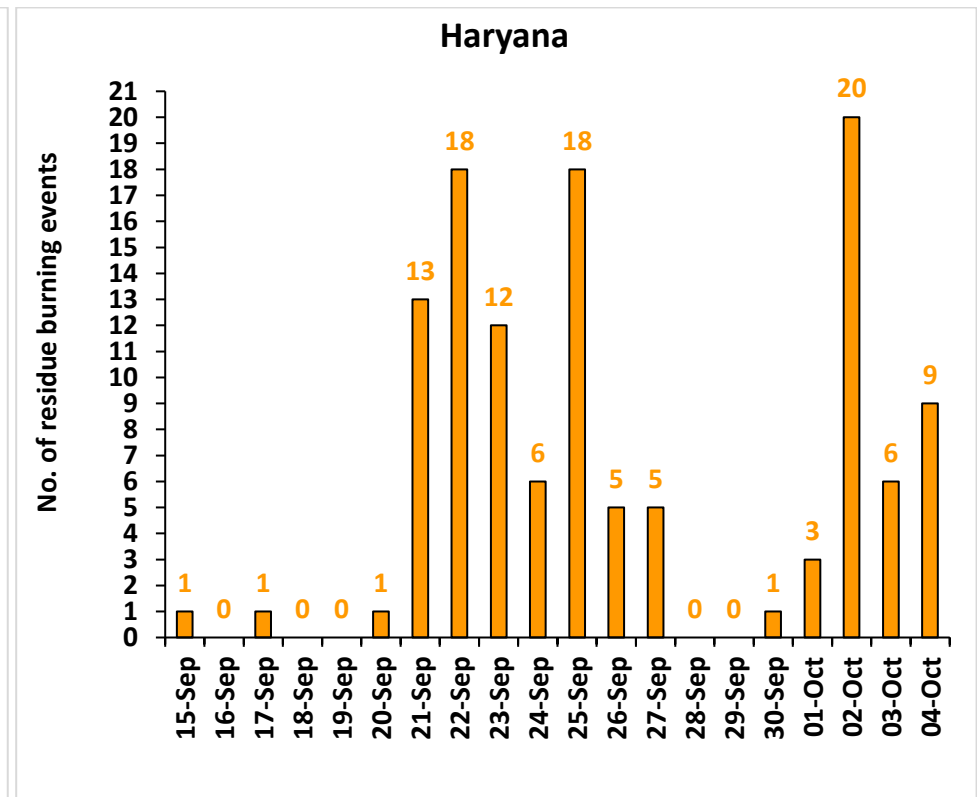

Division of Agricultural Physics, ICAR – Indian Agricultural Research Institute, New Delhi – 110012

<https://creams.iari.res.in>

Highlights for 04-Oct-2024

- The active fire events due to rice residue burning were monitored using satellite remote sensing, following the "Standard Protocol for Estimation of Crop Residue Burning Fire Events using Satellite Data".
- Satellites detected **18** residue burning events in the six study States on **04-Oct-2024**.
- The state wise events detected on **04-Oct-2024** were **09** in Punjab, **09** in Haryana, **00** in UP, **00** in Delhi, **00** in Rajasthan and **00** in MP.
- Total **351** burning events were detected in the six states between **15-Sept-2024** and **04-Oct-2024**, which are distributed as **188**, **119**, **22**, **00**, **09** and **13** in Punjab, Haryana, UP, Delhi, Rajasthan and MP, respectively.

Temporal distribution of rice residue burning events for the study States in 2024

Uttar Pradesh

Rajasthan

Madhya Pradesh

Comparison of residue burning events in current year (2024) with previous years (2020, 2021, 2022 and 2023) for the study States