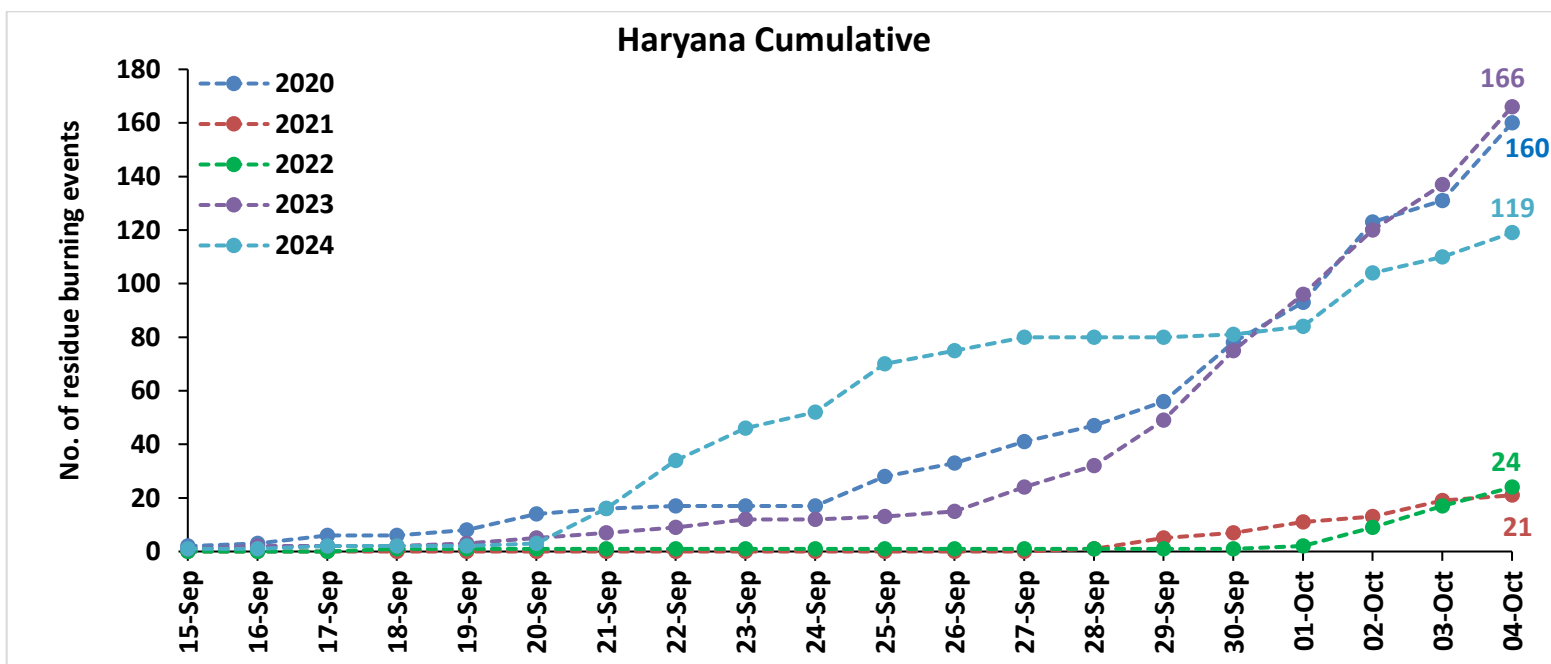

Division of Agricultural Physics, ICAR – Indian Agricultural Research Institute, New Delhi – 110012

<https://creams.iari.res.in>

Highlights for 04-Oct-2024

- The active fire events due to rice residue burning were monitored using satellite remote sensing, following the "Standard Protocol for Estimation of Crop Residue Burning Fire Events using Satellite Data".
- Satellites detected **18** residue burning events in the six study States on **04-Oct-2024**.
- The state wise events detected on **04-Oct-2024** were **09** in Punjab, **09** in Haryana, **00** in UP, **00** in Delhi, **00** in Rajasthan and **00** in MP.
- Total **351** burning events were detected in the six states between **15-Sept-2024** and **04-Oct-2024**, which are distributed as **188**, **119**, **22**, **00**, **09** and **13** in Punjab, Haryana, UP, Delhi, Rajasthan and MP, respectively.

Temporal distribution of rice residue burning events for the study States in 2024

Uttar Pradesh

Rajasthan

Madhya Pradesh

Comparison of residue burning events in current year (2024) with previous years (2020, 2021, 2022 and 2023) for the study States

Comparison of residue burning fire power in current year (2024) with previous years (2020,2021,2022 and 2023) for the study States

Punjab

RICE RESIDUE BURNING IN PUNJAB

09 burning events detected in Punjab during (04th Oct 2024)