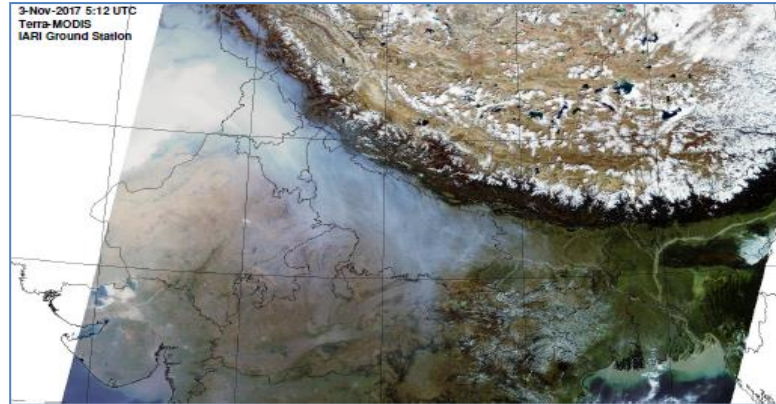

MONITORING PADDY RESIDUE BURNING IN INDIA USING SATELLITE REMOTE SENSING DURING 2024

Bulletin
No. 20

Events Date:
04-Oct-2024

Issued on:
04-Oct-2024

Consortium for Research on Agroecosystem Monitoring and Modeling from Space (CREAMS)
Laboratory,

Division of Agricultural Physics, ICAR – Indian Agricultural Research Institute, New Delhi – 110012

<https://creams.iari.res.in>