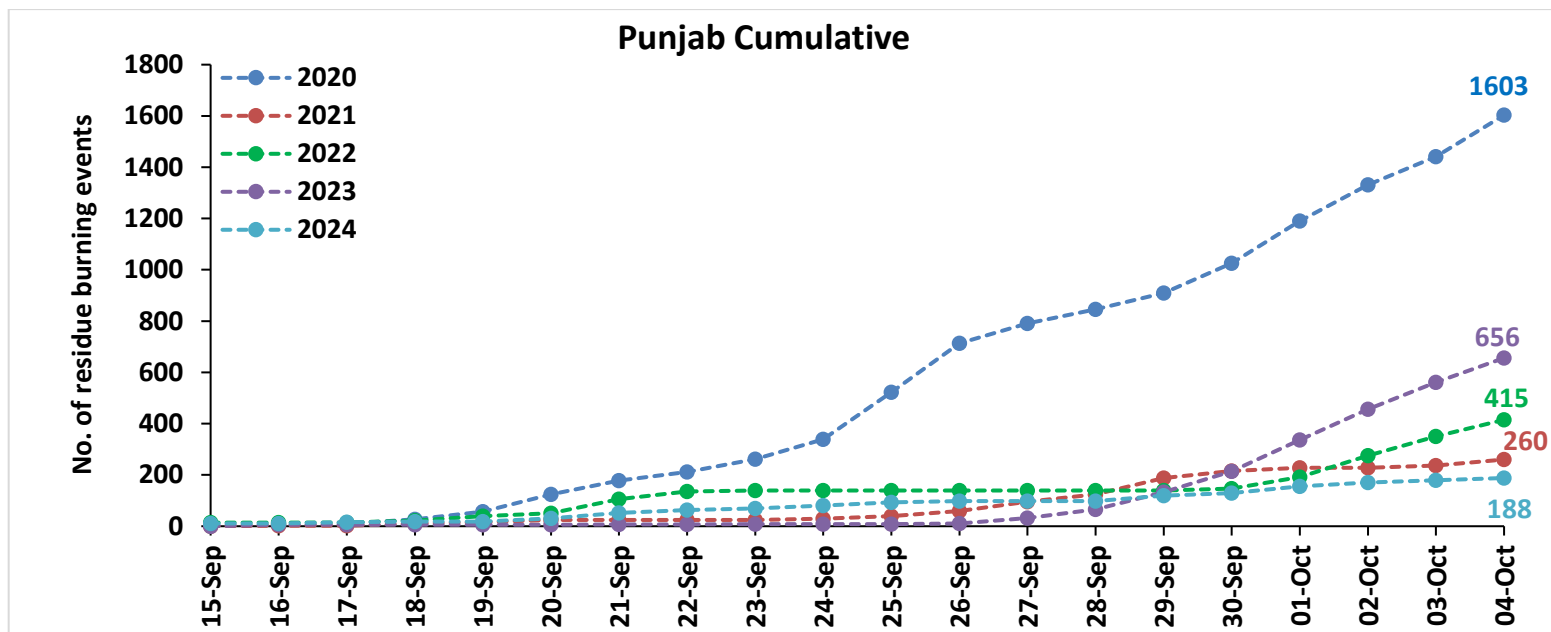

Division of Agricultural Physics, ICAR – Indian Agricultural Research Institute, New Delhi – 110012

<https://creams.iari.res.in>

Highlights for 04-Oct-2024

- The active fire events due to rice residue burning were monitored using satellite remote sensing, following the "Standard Protocol for Estimation of Crop Residue Burning Fire Events using Satellite Data".
- Satellites detected **18** residue burning events in the six study States on **04-Oct-2024**.
- The state wise events detected on **04-Oct-2024** were **09** in Punjab, **09** in Haryana, **00** in UP, **00** in Delhi, **00** in Rajasthan and **00** in MP.
- Total **351** burning events were detected in the six states between **15-Sept-2024** and **04-Oct-2024**, which are distributed as **188**, **119**, **22**, **00**, **09** and **13** in Punjab, Haryana, UP, Delhi, Rajasthan and MP, respectively.

Temporal distribution of rice residue burning events for the study States in 2024

Uttar Pradesh

Rajasthan

Madhya Pradesh

Comparison of residue burning events in current year (2024) with previous years (2020, 2021, 2022 and 2023) for the study States

Comparison of residue burning fire power in current year (2024) with previous years (2020,2021,2022 and 2023) for the study States

Punjab

RICE RESIDUE BURNING IN PUNJAB

09 burning events detected in Punjab during (04th Oct 2024)