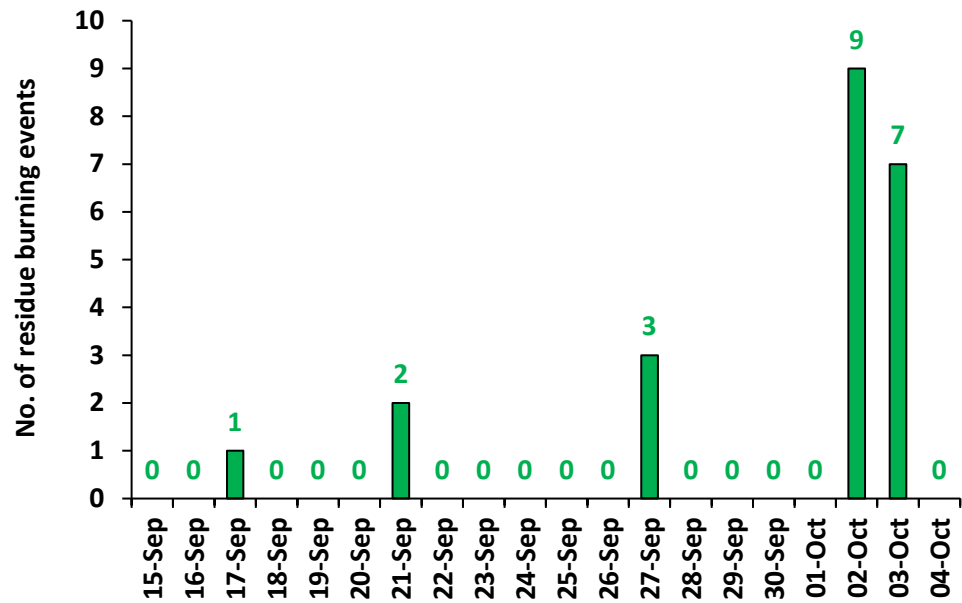

Uttar Pradesh