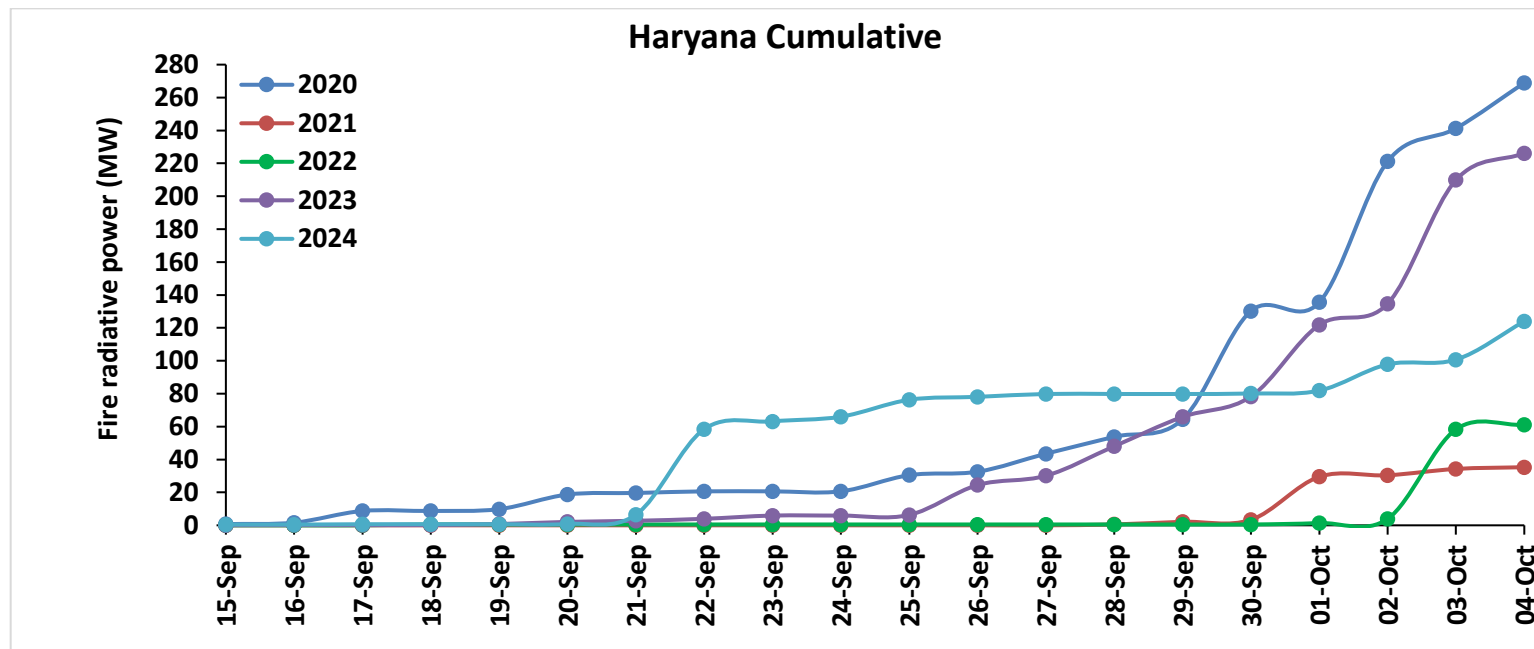

Comparison of residue burning fire power in current year (2024) with previous years (2020,2021,2022 and 2023) for the study States