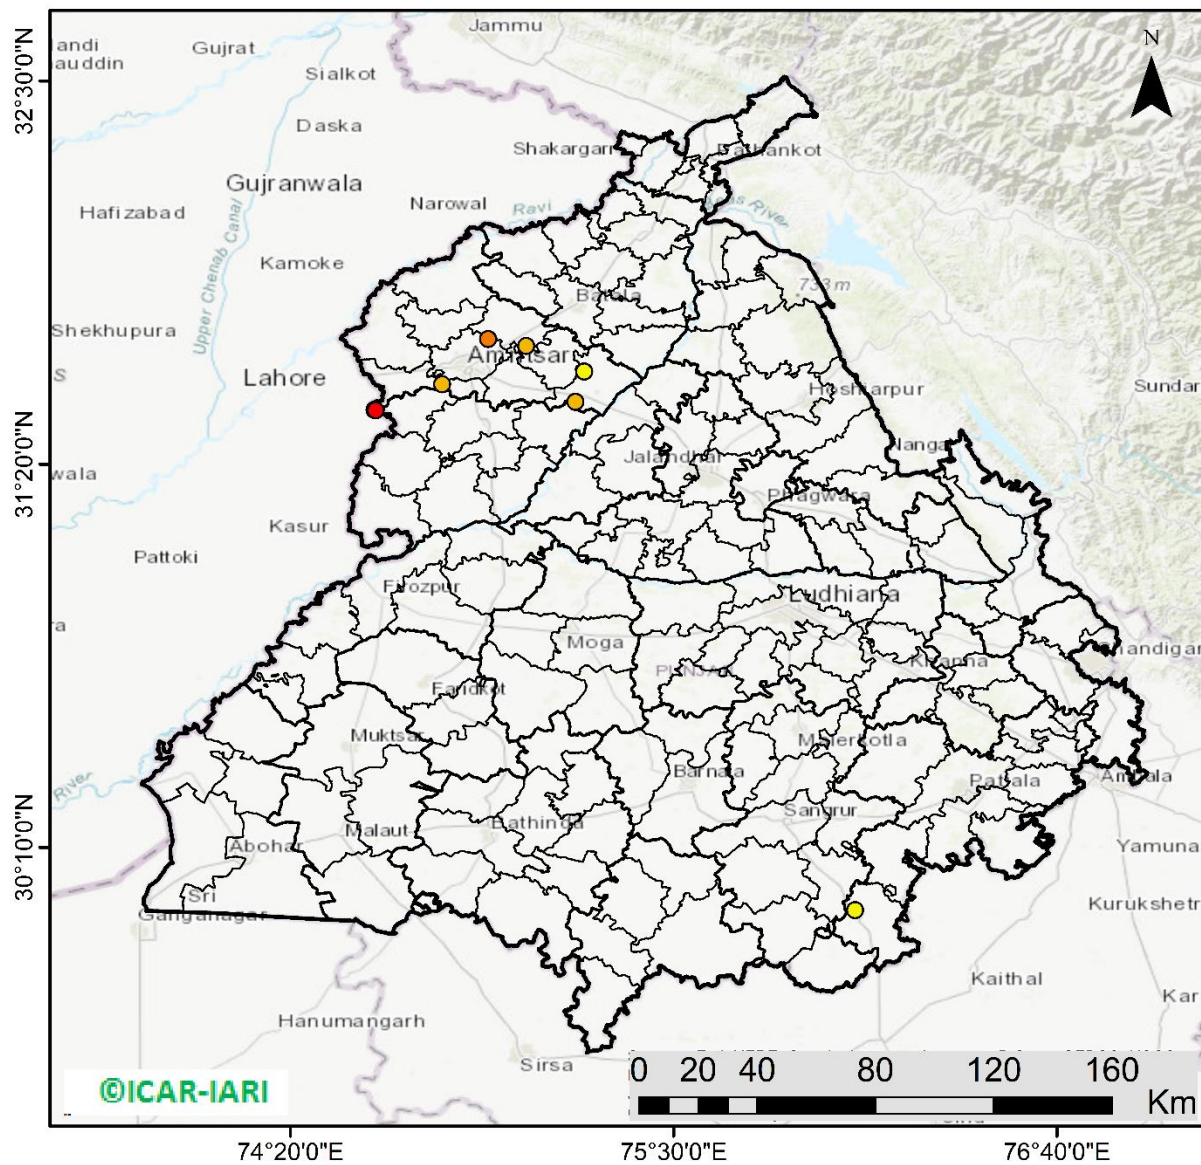

Division of Agricultural Physics, ICAR – Indian Agricultural Research Institute, New Delhi – 110012

<https://creams.iari.res.in>

Highlights for 04-Oct-2024

- The active fire events due to rice residue burning were monitored using satellite remote sensing, following the "Standard Protocol for Estimation of Crop Residue Burning Fire Events using Satellite Data".
- Satellites detected **18** residue burning events in the six study States on **04-Oct-2024**.
- The state wise events detected on **04-Oct-2024** were **09** in Punjab, **09** in Haryana, **00** in UP, **00** in Delhi, **00** in Rajasthan and **00** in MP.
- Total **351** burning events were detected in the six states between **15-Sept-2024** and **04-Oct-2024**, which are distributed as **188**, **119**, **22**, **00**, **09** and **13** in Punjab, Haryana, UP, Delhi, Rajasthan and MP, respectively.

Temporal distribution of rice residue burning events for the study States in 2024

Uttar Pradesh

Rajasthan

Madhya Pradesh

Comparison of residue burning events in current year (2024) with previous years (2020, 2021, 2022 and 2023) for the study States

Comparison of residue burning fire power in current year (2024) with previous years (2020,2021,2022 and 2023) for the study States

Punjab

RICE RESIDUE BURNING IN PUNJAB

09 burning events detected in Punjab during (04th Oct 2024)