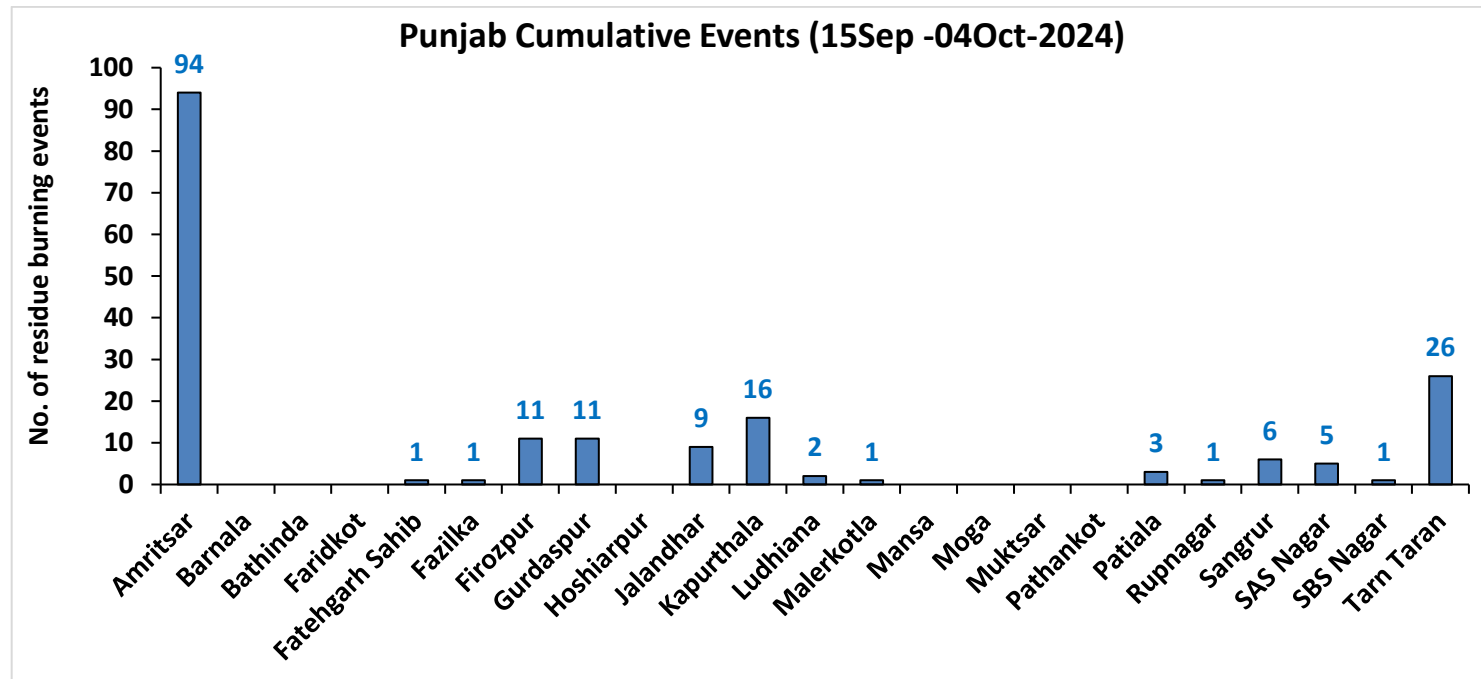

District-wise cumulative number of residues burning events in Punjab (15Sep-04Oct-2024)