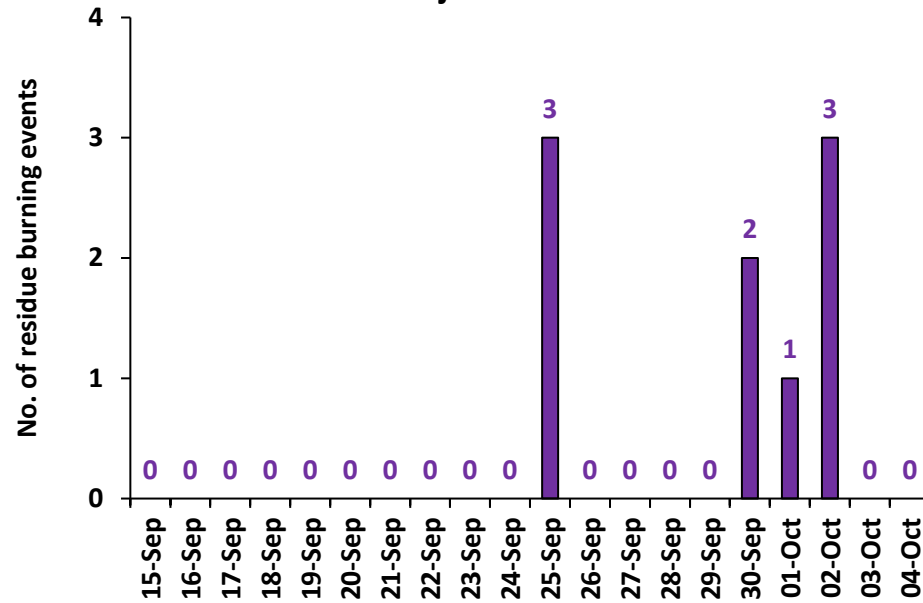

Uttar Pradesh

Rajasthan

Madhya Pradesh