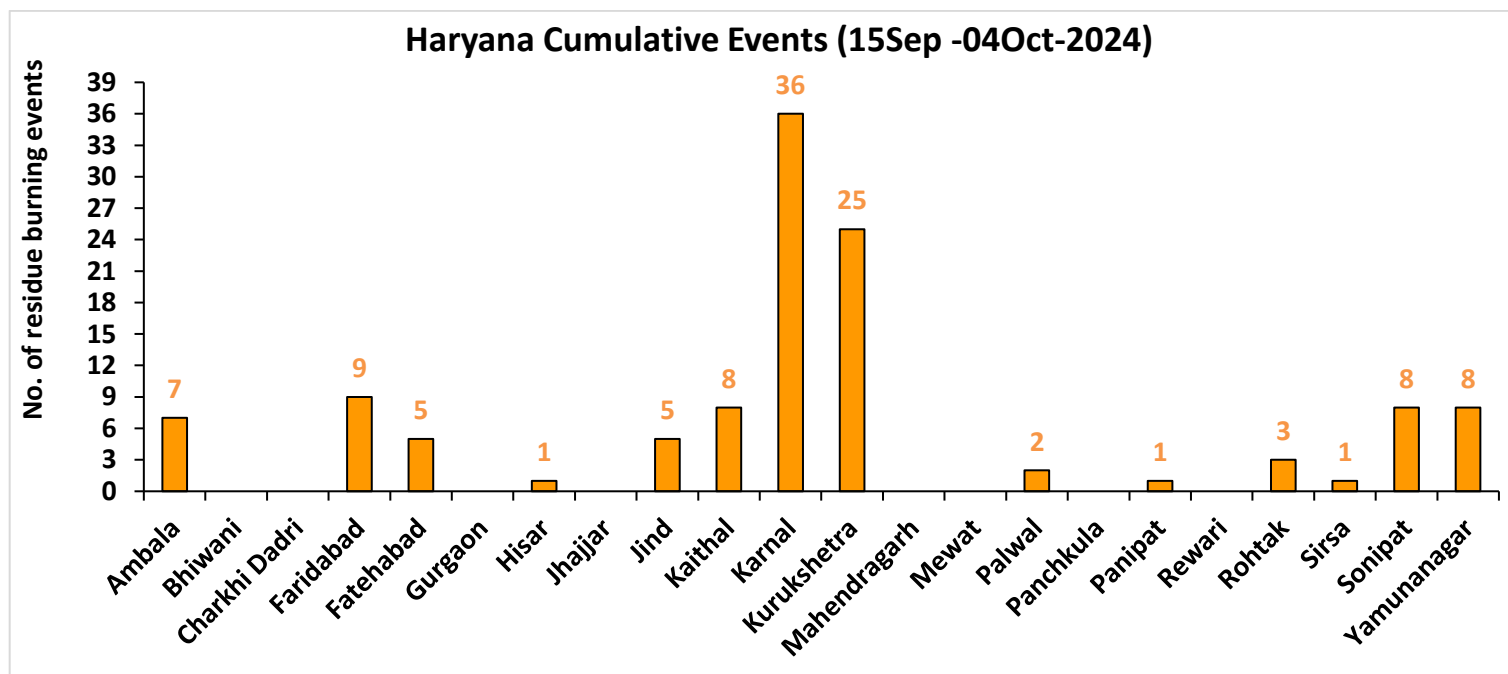

District-wise cumulative number of residues burning events in Haryana (15Sep-04Oct-2024)

District-wise cumulative number of residues burning events detected in 2020, 2021, 2022, 2023 and 2024
(Period: 15 September-04 October)

(a) Punjab

District	15 Sep-04 Oct				
	2020	2021	2022	2023	2024
Amritsar	1015	161	320	429	94
Barnala	2	0	0	5	0
Bathinda	0	0	0	0	0
Faridkot	3	9	2	3	0
Fatehgarh Sahib	15	1	1	4	1
Fazilka	0	1	0	1	1
Firozpur	22	5	6	9	11
Gurdaspur	54	4	6	6	11
Hoshiarpur	3	0	0	2	0
Jalandhar	13	6	7	9	9
Kapurthala	22	2	6	39	16
Ludhiana	34	19	1	6	2
Malerkotla	0	0	0	0	1
Mansa	2	0	0	1	0
Moga	9	0	0	0	0
Muktsar	1	1	1	0	0
Pathankot	0	0	0	0	0
Patiala	63	11	8	29	3
Rupnagar	1	1	0	0	1
Sangrur	17	4	0	6	6
SAS NAGAR (Mohali)	8	0	2	17	5
SBS Nagar	2	1	1	2	1
Tarn Taran	317	34	54	88	26
Total	1603	260	415	656	188

(b) Haryana

District	15 Sep-04 Oct				
	2020	2021	2022	2023	2024
AMBALA	22	0	5	34	7
BHIWANI	0	0	0	0	0
CHARKHI DADRI	0	0	0	0	0
FARIDABAD	0	0	0	0	9
FATEHABAD	15	1	1	10	5
GURGAON	0	0	0	0	0
HISAR	3	0	0	3	1
JHAJJAR	0	0	0	1	0
JIND	2	0	1	9	5
KAITHAL	21	2	1	7	8
KARNAL	46	4	7	14	36
KURUKSHETRA	31	12	8	36	25
MAHENDRAGARH	0	0	0	0	0
MEWAT	0	0	0	0	0
PALWAL	1	0	0	5	2
PANCHKULA	0	0	0	0	0
PANIPAT	6	0	0	4	1
REWARI	0	0	0	0	0
ROHTAK	0	0	0	1	3
SIRSA	1	0	0	0	1
SONIPAT	2	1	0	20	8
YAMUNANAGAR	10	1	1	22	8
Total	160	21	24	166	119