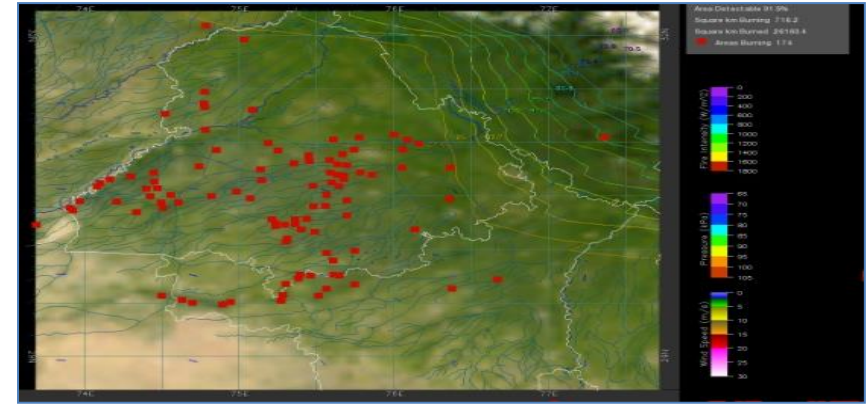

MONITORING PADDY RESIDUE BURNING IN INDIA USING SATELLITE REMOTE SENSING DURING 2024

Bulletin
No. 20

Events Date:
04-Oct-2024

Issued on:
04-Oct-2024

Consortium for Research on Agroecosystem Monitoring and Modeling from Space (CREAMS)
Laboratory,

Division of Agricultural Physics, ICAR – Indian Agricultural Research Institute, New Delhi – 110012

<https://creams.iari.res.in>