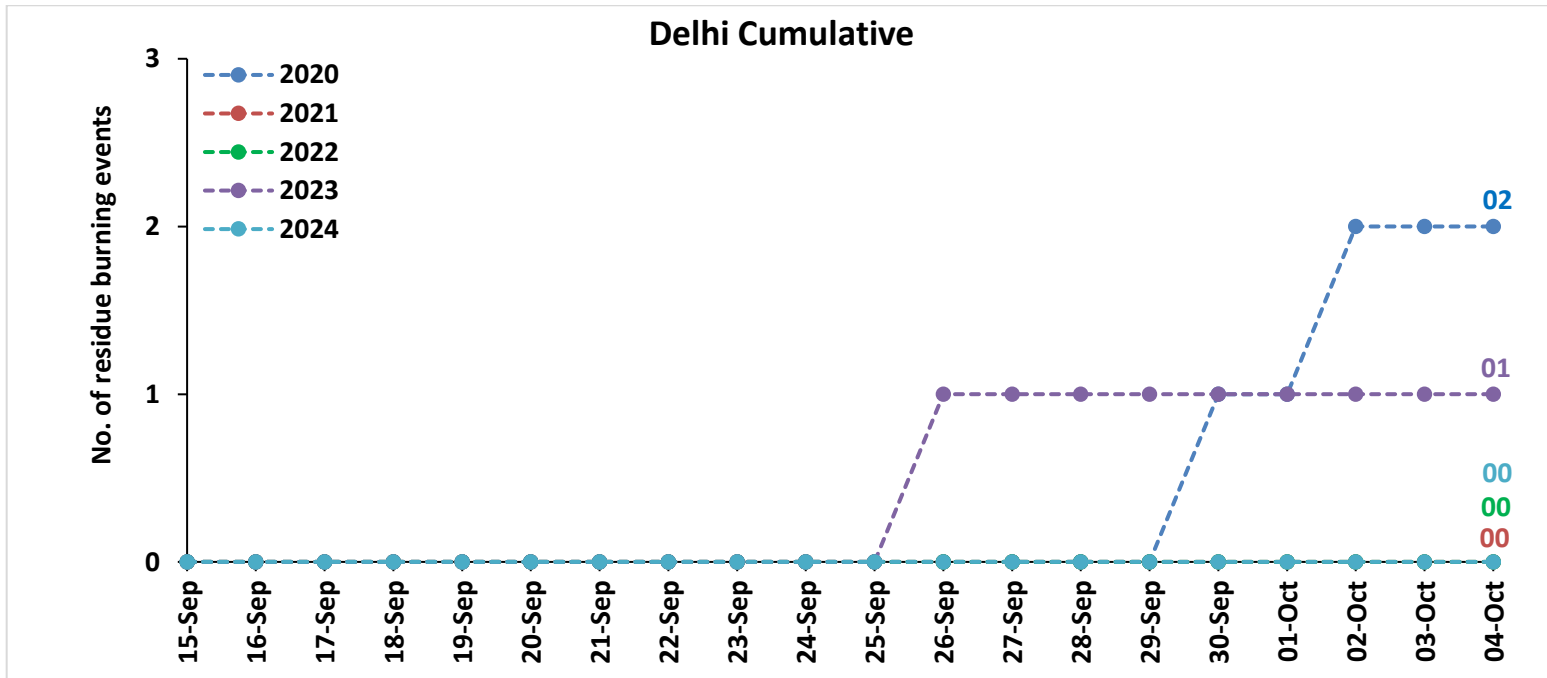

Division of Agricultural Physics, ICAR – Indian Agricultural Research Institute, New Delhi – 110012

<https://creams.iari.res.in>

Highlights for 04-Oct-2024

- The active fire events due to rice residue burning were monitored using satellite remote sensing, following the "Standard Protocol for Estimation of Crop Residue Burning Fire Events using Satellite Data".
- Satellites detected **18** residue burning events in the six study States on **04-Oct-2024**.
- The state wise events detected on **04-Oct-2024** were **09** in Punjab, **09** in Haryana, **00** in UP, **00** in Delhi, **00** in Rajasthan and **00** in MP.
- Total **351** burning events were detected in the six states between **15-Sept-2024** and **04-Oct-2024**, which are distributed as **188**, **119**, **22**, **00**, **09** and **13** in Punjab, Haryana, UP, Delhi, Rajasthan and MP, respectively.

Temporal distribution of rice residue burning events for the study States in 2024

Uttar Pradesh

Rajasthan

Madhya Pradesh

Comparison of residue burning events in current year (2024) with previous years (2020, 2021, 2022 and 2023) for the study States