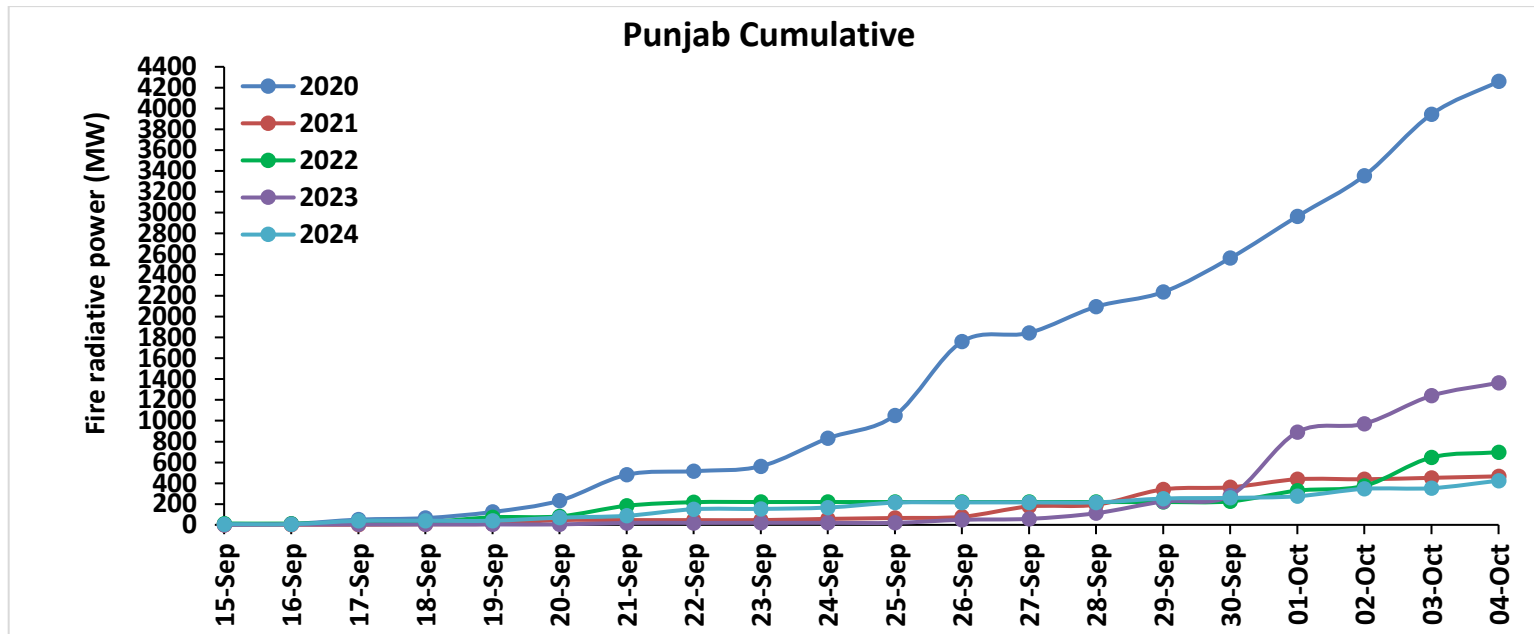

Comparison of residue burning fire power in current year (2024) with previous years (2020,2021,2022 and 2023) for the study States