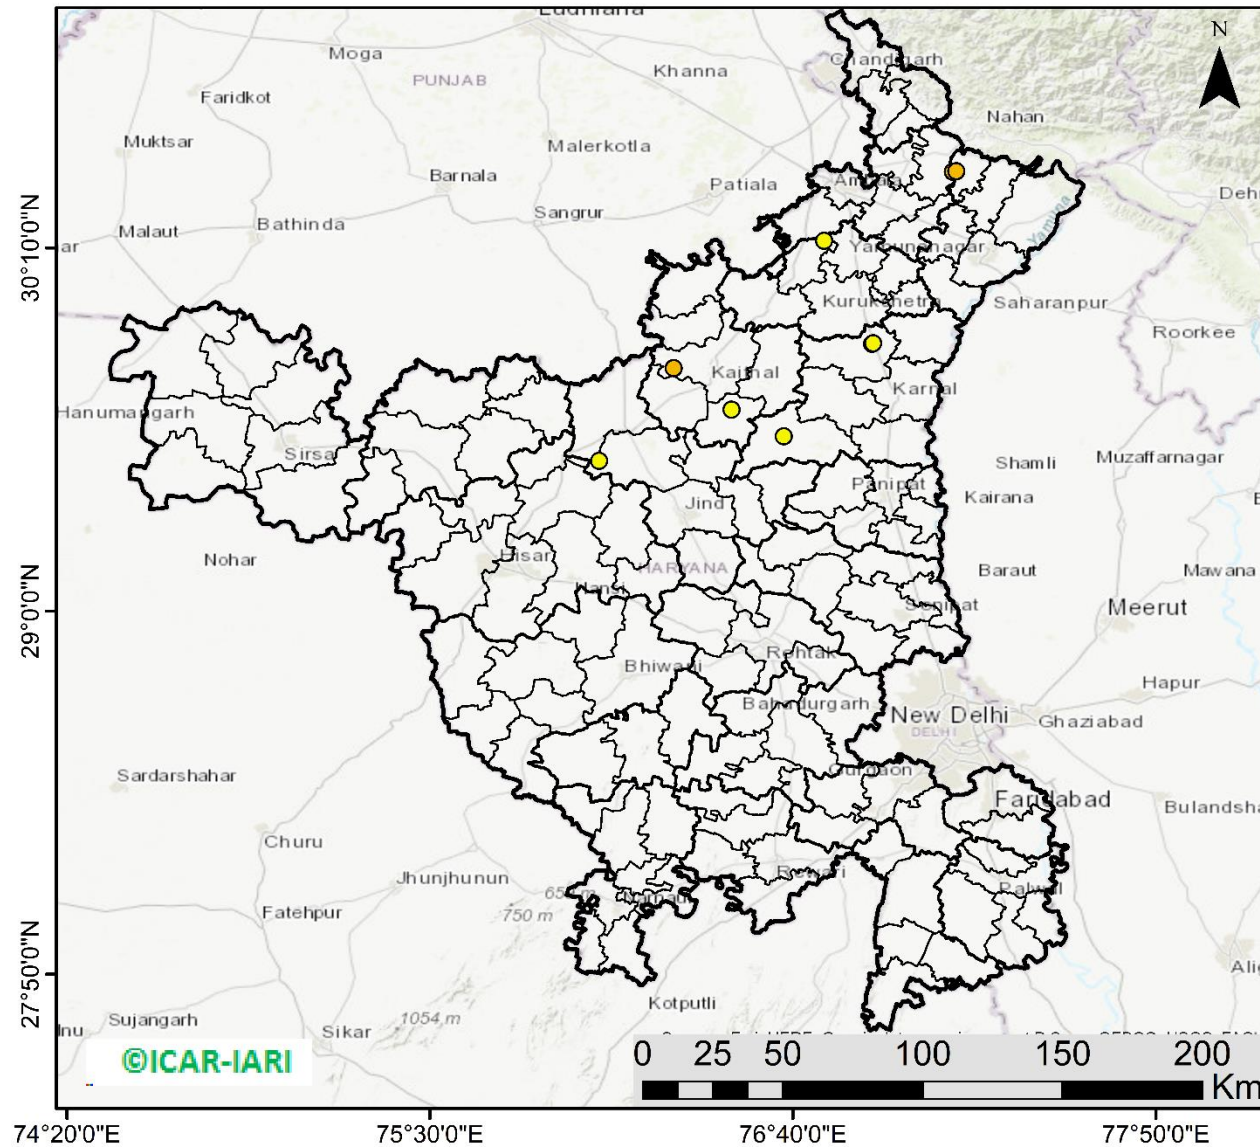

Haryana

RICE RESIDUE BURNING IN HARYANA

09 burning events
detected in Haryana on
(04th Oct 2024)

Fire Intensity (W/m²)

- 0 - 5
- 6 - 10
- 11 - 15
- 16 - 20
- >20