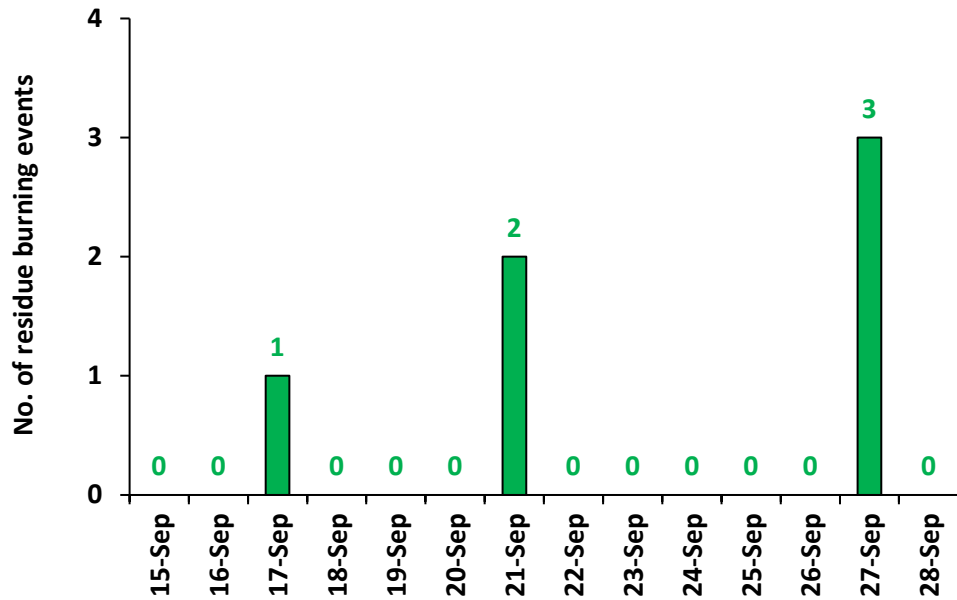

Uttar Pradesh