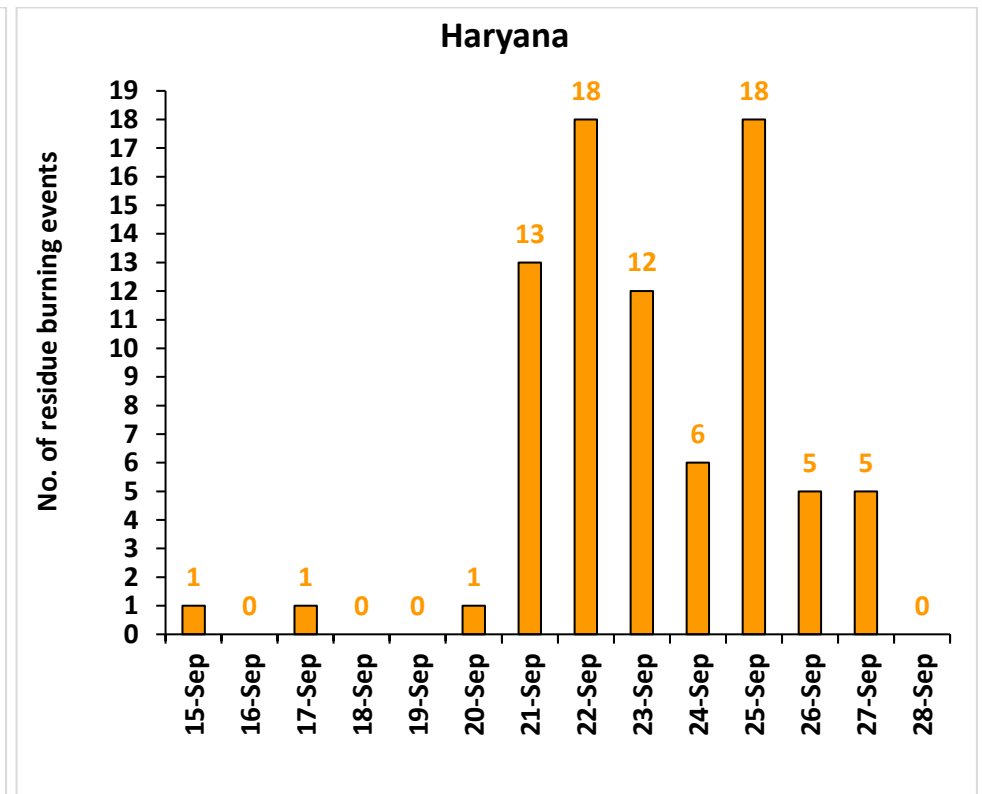

Highlights for 28-Sep-2024

- The active fire events due to rice residue burning were monitored using satellite remote sensing, following the "Standard Protocol for Estimation of Crop Residue Burning Fire Events using Satellite Data".
- Satellites detected **00** residue burning events in the six study States on **28-Sep-2024**.
- The state wise events detected on **28-Sep-2024** were **00** in Punjab, **00** in Haryana, **00** in UP, **00** in Delhi, **00** in Rajasthan and **00** in MP.
- Detection of residue burning events was hampered by the presence of clouds over Uttar Pradesh and Madhya Pradesh states.

Temporal distribution of rice residue burning events for the study States in 2024