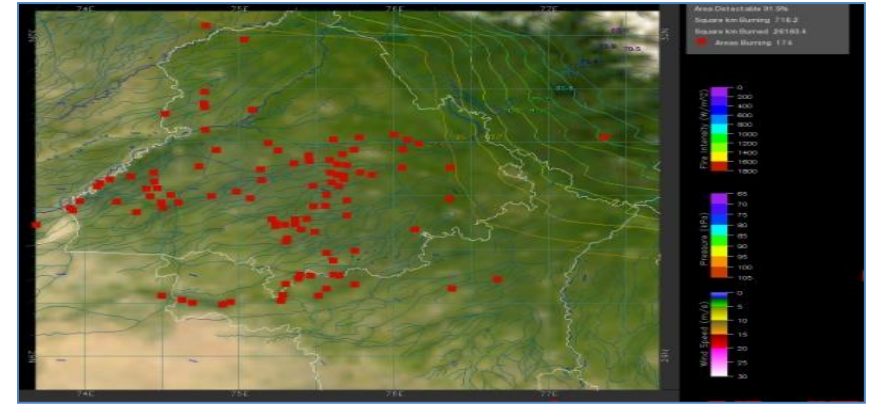

MONITORING PADDY RESIDUE BURNING IN INDIA USING SATELLITE REMOTE SENSING DURING 2024

Bulletin
No. 14

Events Date:
28-Sep-2024

Issued on:
28-Sep-2024

Consortium for Research on Agroecosystem Monitoring and Modeling from Space (CREAMS)
Laboratory,

Division of Agricultural Physics, ICAR – Indian Agricultural Research Institute, New Delhi – 110012

<https://creams.iari.res.in>