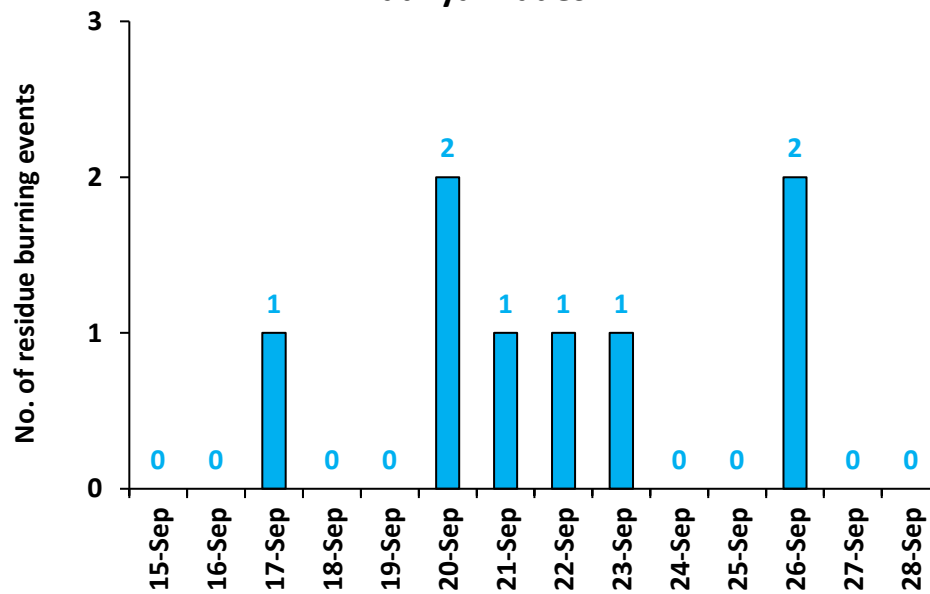

Madhya Pradesh