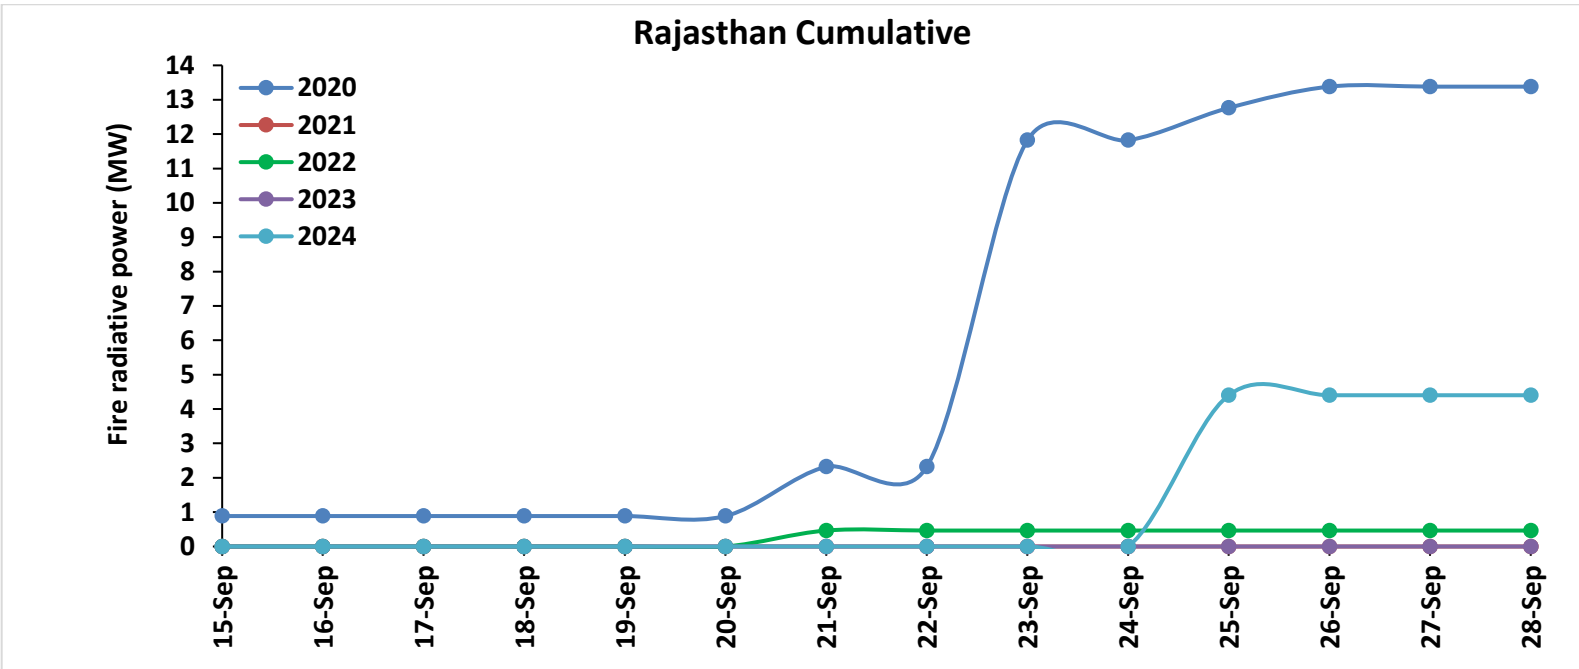

### Madhya Pradesh

**Comparison of residue burning events in current year (2024) with previous years (2020, 2021, 2022 and 2023) for the study States**

**Comparison of residue burning fire power in current year (2024) with previous years (2020,2021,2022 and 2023) for the study States**