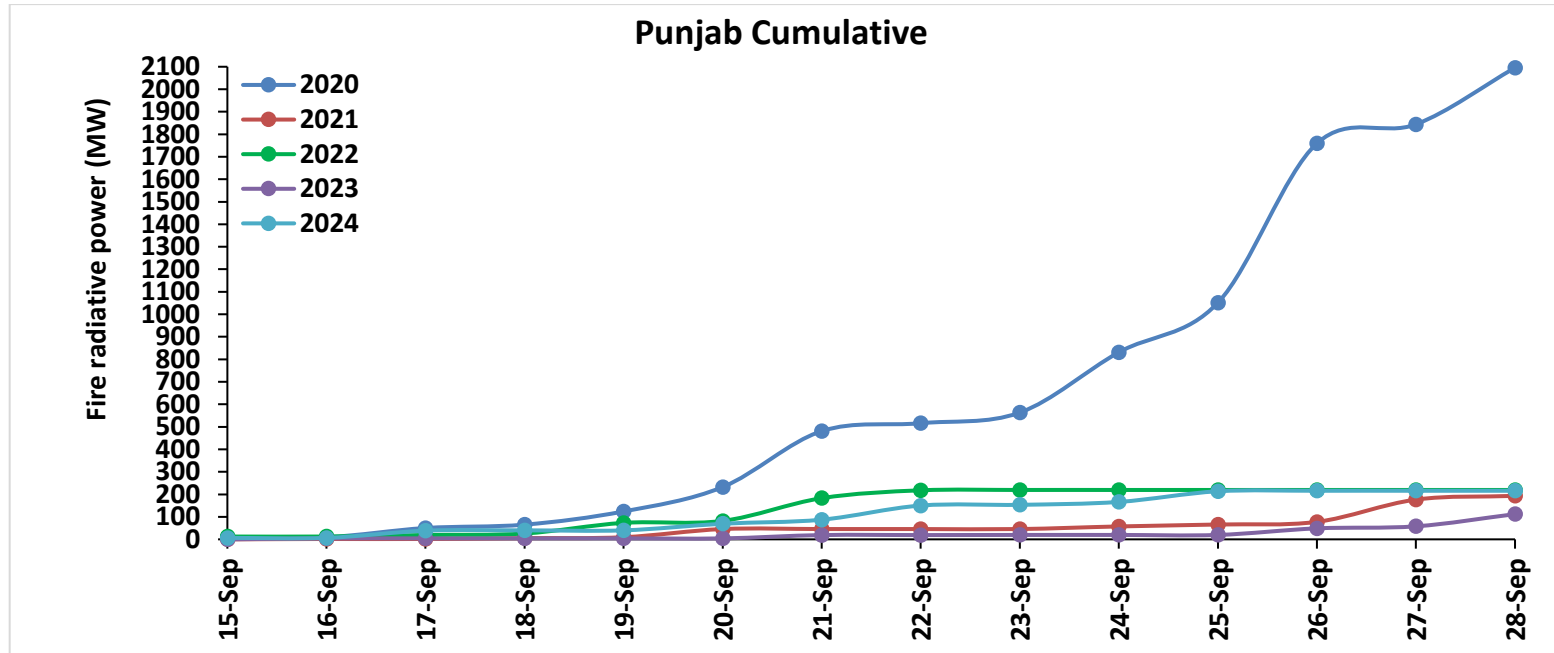

### Madhya Pradesh

**Comparison of residue burning events in current year (2024) with previous years (2020, 2021, 2022 and 2023) for the study States**

**Comparison of residue burning fire power in current year (2024) with previous years (2020,2021,2022 and 2023) for the study States**