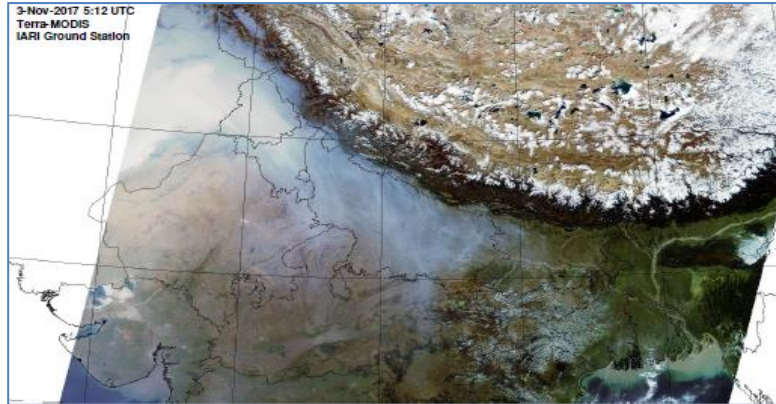

MONITORING PADDY RESIDUE BURNING IN INDIA USING SATELLITE REMOTE SENSING DURING 2024

Bulletin
No. 14

Events Date:
28-Sep-2024

Issued on:
28-Sep-2024

Consortium for Research on Agroecosystem Monitoring and Modeling from Space (CREAMS)
Laboratory,

Division of Agricultural Physics, ICAR – Indian Agricultural Research Institute, New Delhi – 110012

<https://creams.iari.res.in>