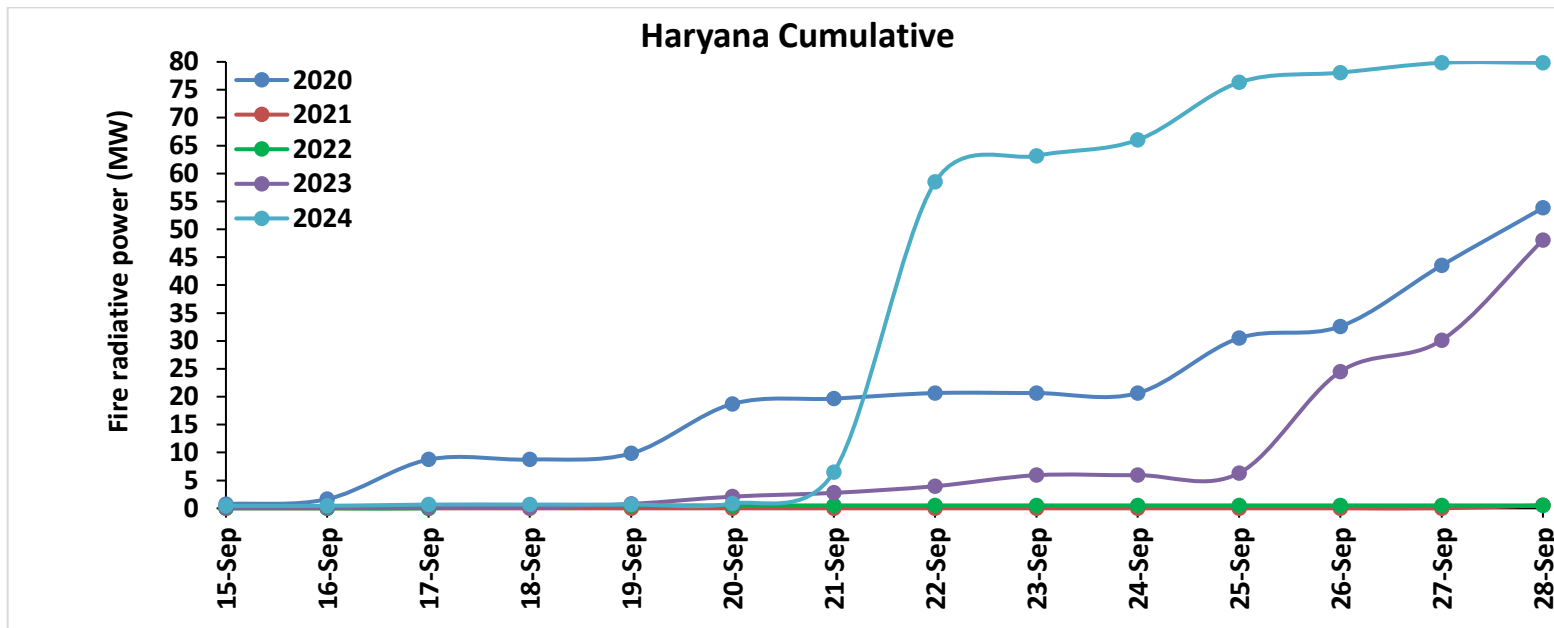

### Madhya Pradesh

**Comparison of residue burning events in current year (2024) with previous years (2020, 2021, 2022 and 2023) for the study States**

**Comparison of residue burning fire power in current year (2024) with previous years (2020,2021,2022 and 2023) for the study States**