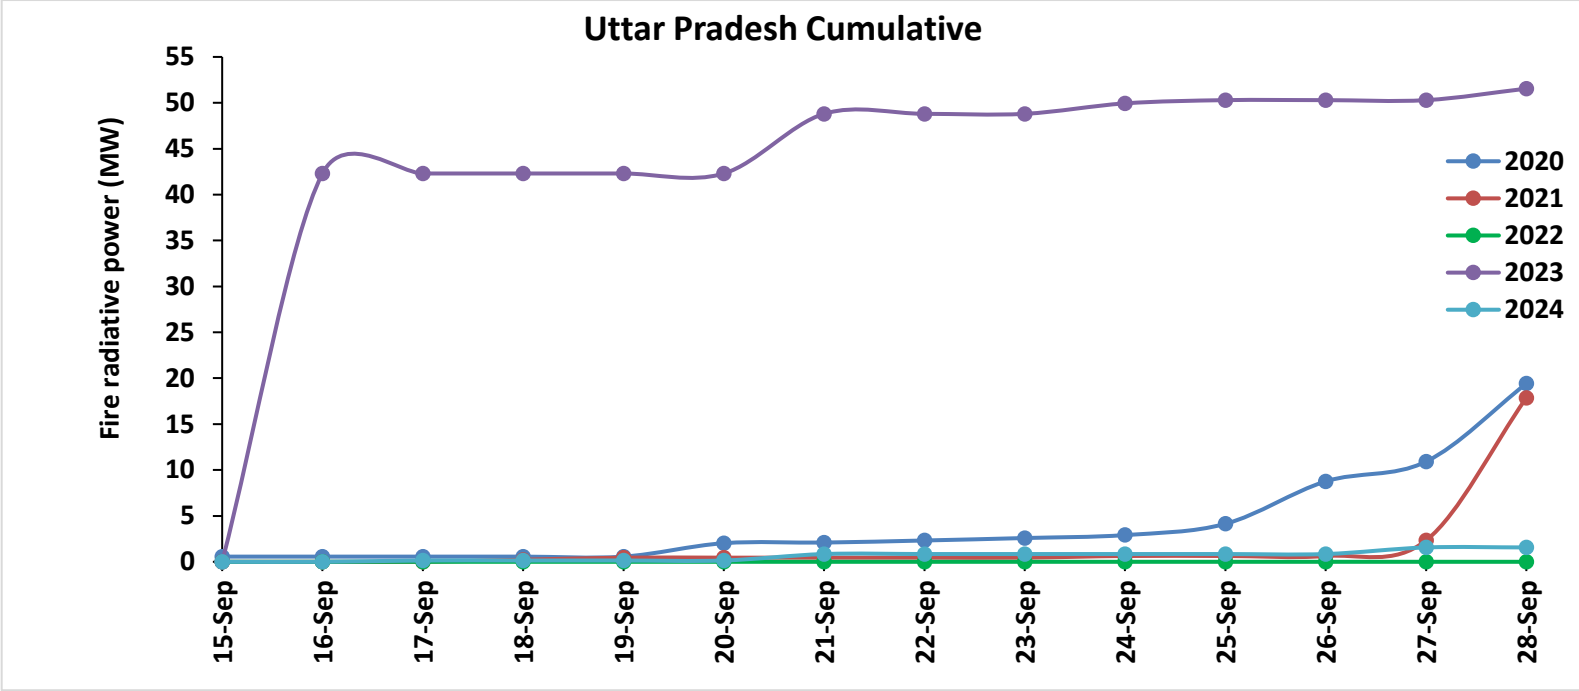

### Madhya Pradesh

**Comparison of residue burning events in current year (2024) with previous years (2020, 2021, 2022 and 2023) for the study States**

**Comparison of residue burning fire power in current year (2024) with previous years (2020,2021,2022 and 2023) for the study States**