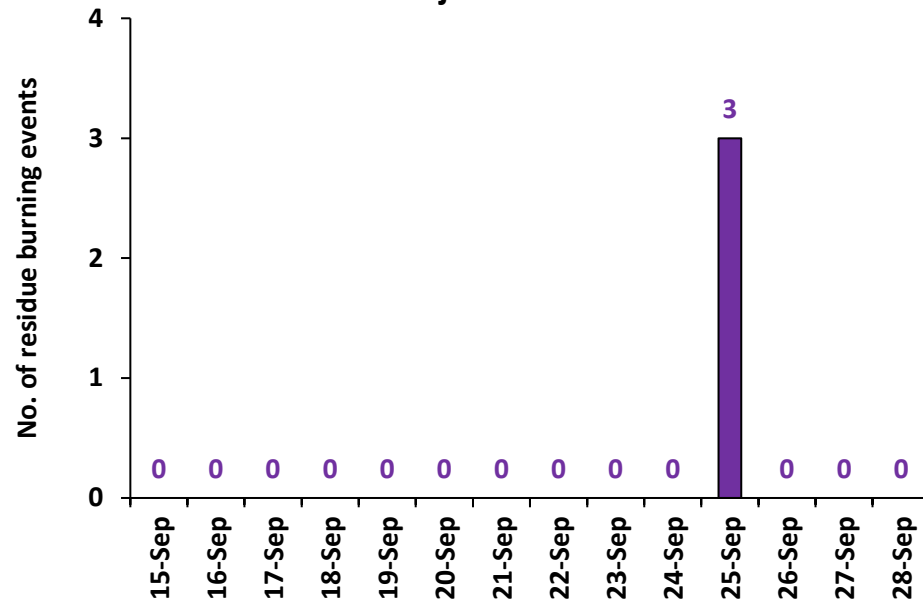

Uttar Pradesh

Rajasthan

Madhya Pradesh