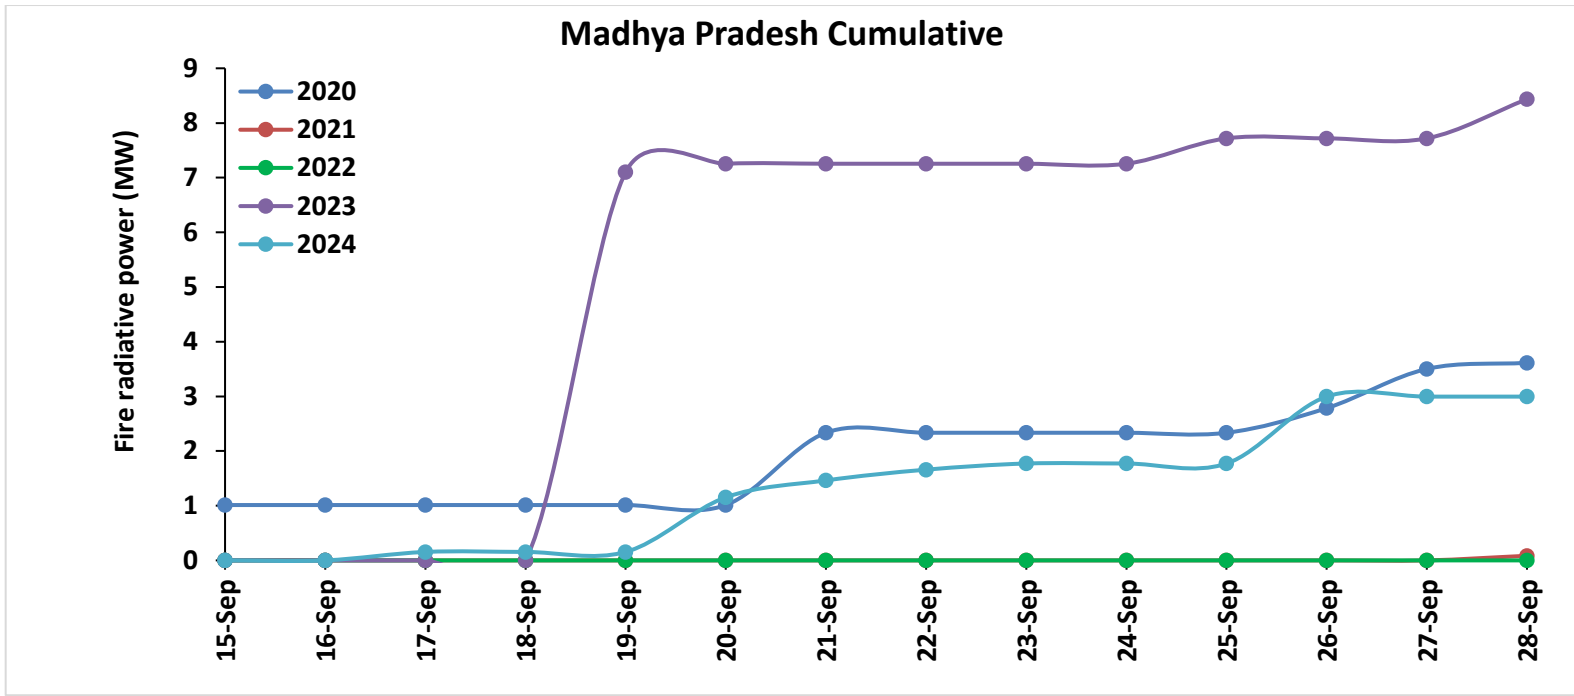

### Madhya Pradesh

**Comparison of residue burning events in current year (2024) with previous years (2020, 2021, 2022 and 2023) for the study States**

**Comparison of residue burning fire power in current year (2024) with previous years (2020,2021,2022 and 2023) for the study States**