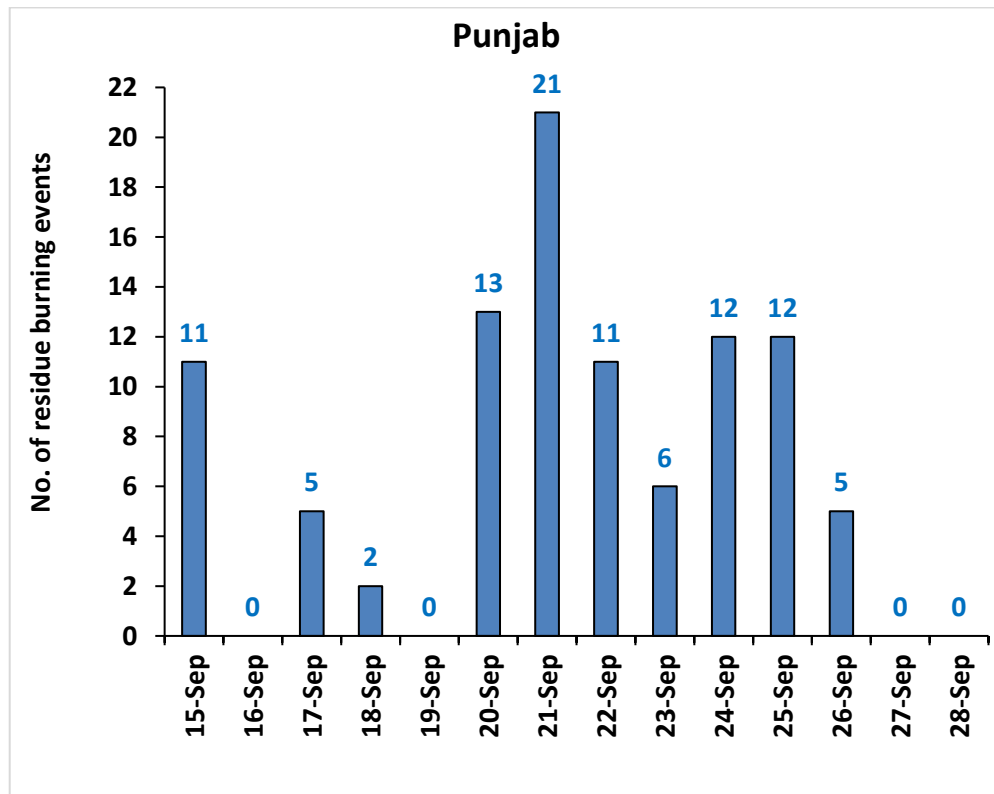

Highlights for 28-Sep-2024

- The active fire events due to rice residue burning were monitored using satellite remote sensing, following the "Standard Protocol for Estimation of Crop Residue Burning Fire Events using Satellite Data".
- Satellites detected **00** residue burning events in the six study States on **28-Sep-2024**.
- The state wise events detected on **28-Sep-2024** were **00** in Punjab, **00** in Haryana, **00** in UP, **00** in Delhi, **00** in Rajasthan and **00** in MP.
- Detection of residue burning events was hampered by the presence of clouds over Uttar Pradesh and Madhya Pradesh states.

Temporal distribution of rice residue burning events for the study States in 2024