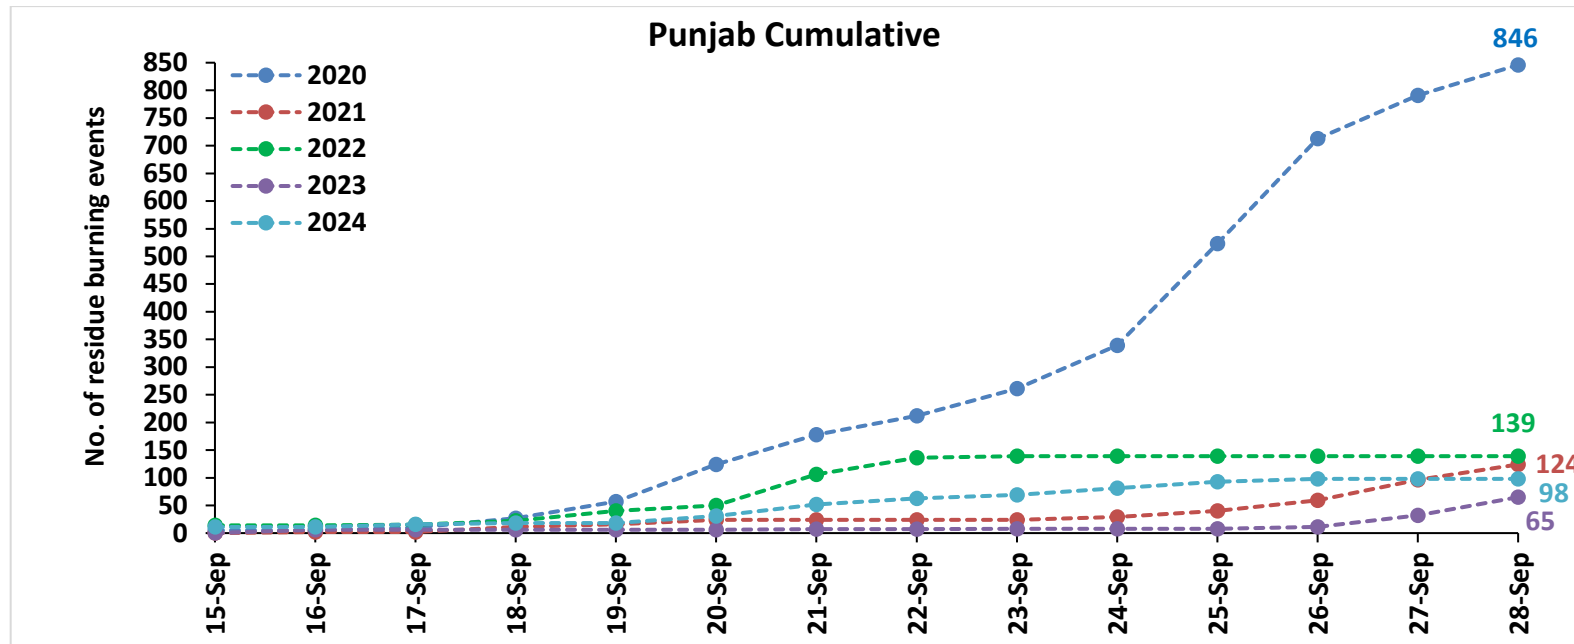

Comparison of residue burning events in current year (2024) with previous years (2020, 2021, 2022 and 2023) for the study States