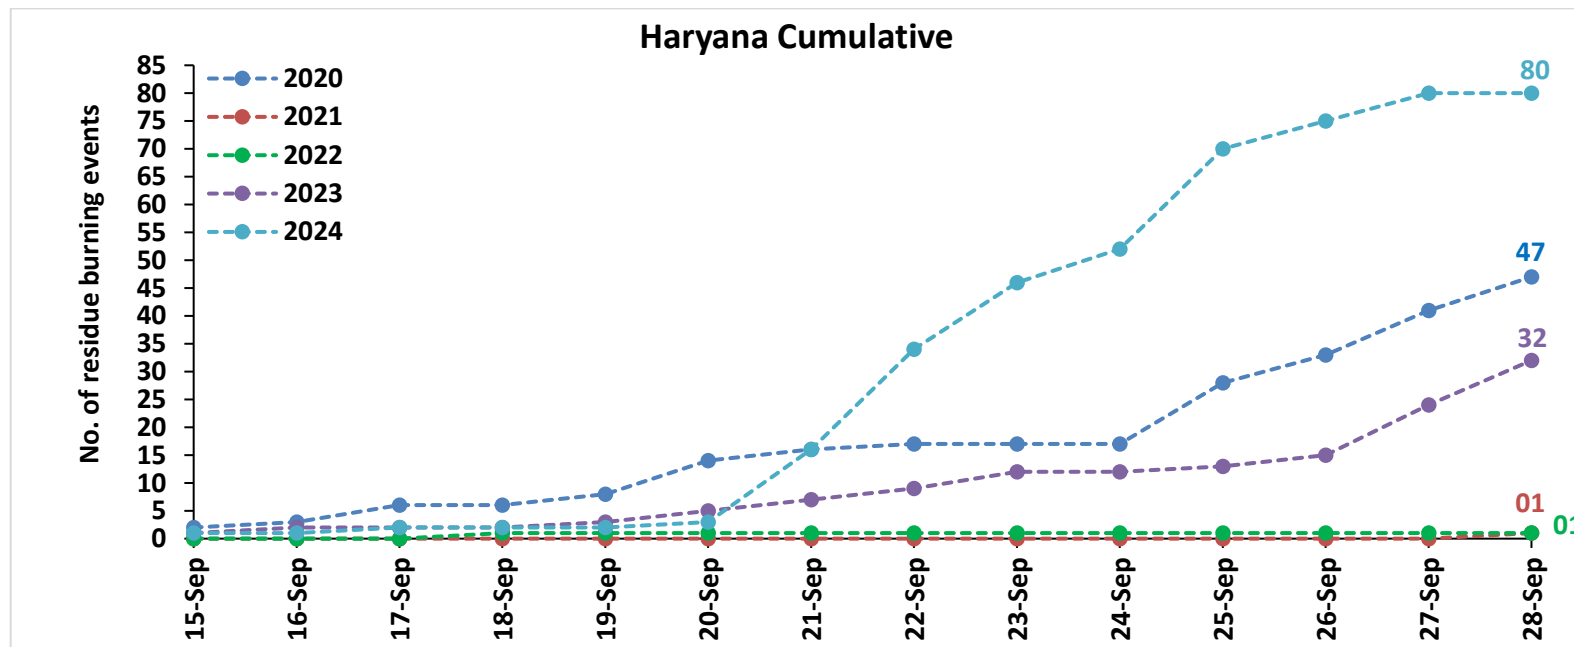

Comparison of residue burning events in current year (2024) with previous years (2020, 2021, 2022 and 2023) for the study States