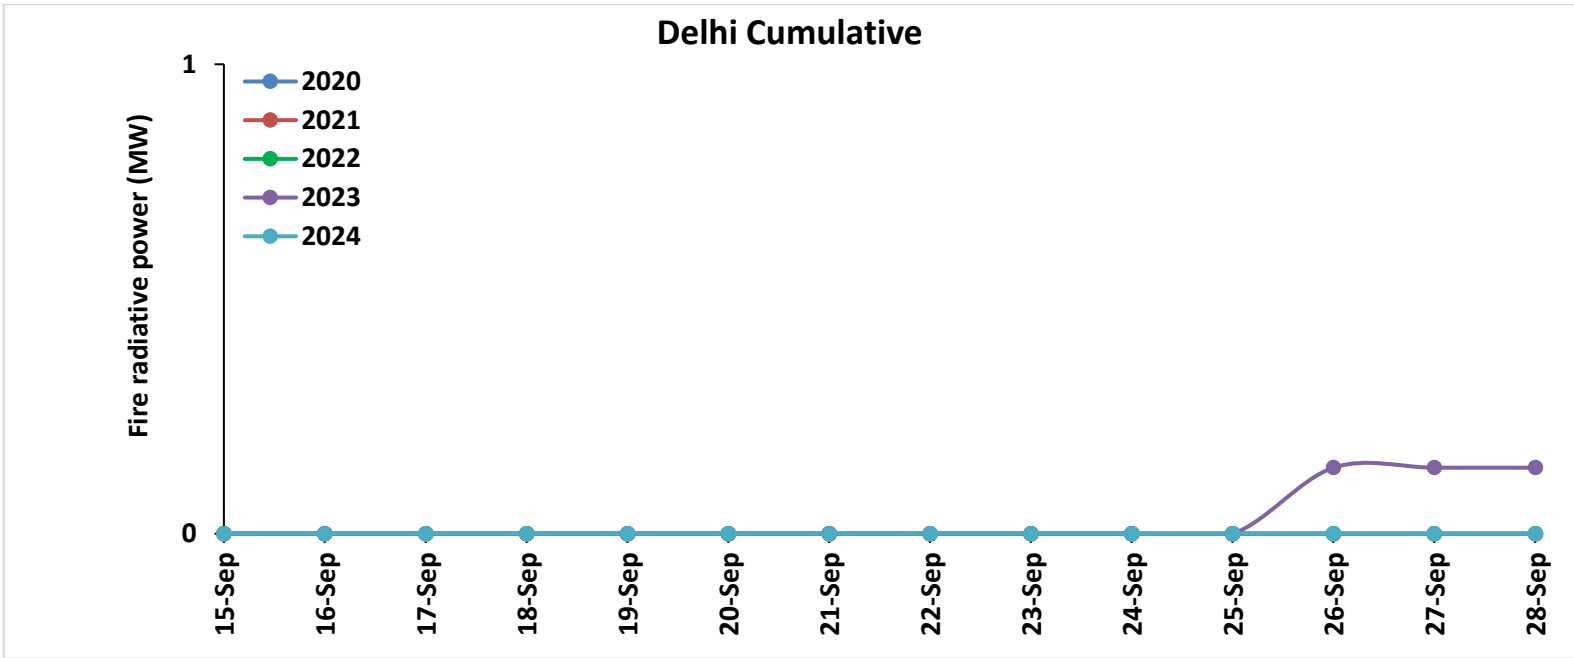

### Madhya Pradesh

**Comparison of residue burning events in current year (2024) with previous years (2020, 2021, 2022 and 2023) for the study States**

**Comparison of residue burning fire power in current year (2024) with previous years (2020,2021,2022 and 2023) for the study States**