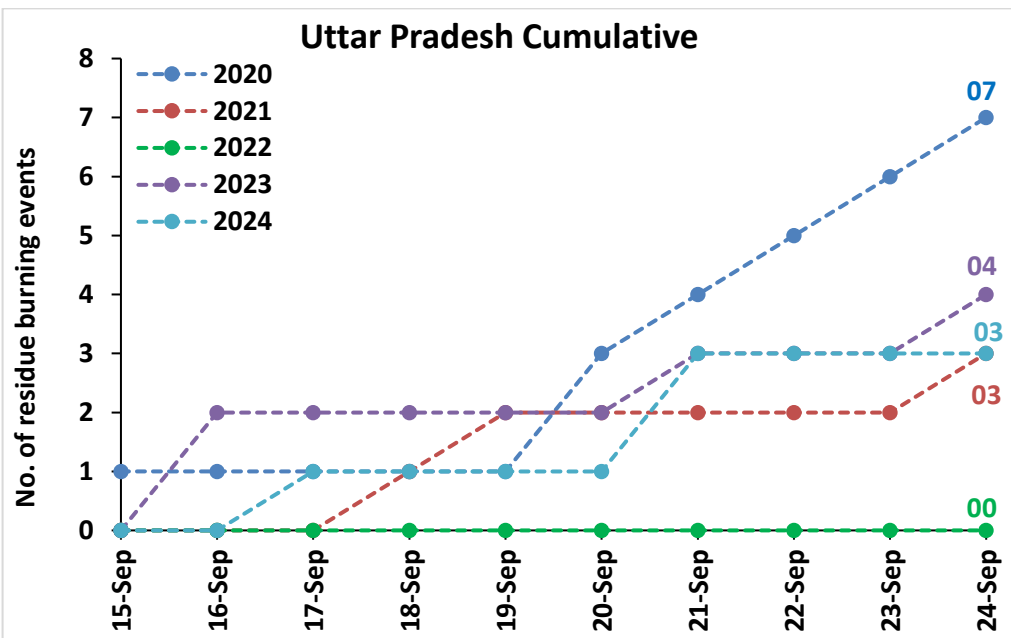

Division of Agricultural Physics, ICAR – Indian Agricultural Research Institute, New Delhi – 110012

<https://creams.iari.res.in>

Highlights for 24-Sep-2024

- The active fire events due to rice residue burning were monitored using satellite remote sensing, following the "Standard Protocol for Estimation of Crop Residue Burning Fire Events using Satellite Data".
- Satellites detected **18** residue burning events in the six study States on **24-Sep-2024**.
- The state wise events detected on **24-Sep-2024** were **12** in Punjab, **06** in Haryana, **00** in UP, **00** in Delhi, **00** in Rajasthan and **00** in MP.
- Detection of residue burning events was hampered by the presence of thick clouds over Madhya Pradesh state.

Temporal distribution of rice residue burning events for the study States in 2024

Uttar Pradesh

Madhya Pradesh

Comparison of residue burning events in current year (2024) with previous years (2020, 2021, 2022 and 2023) for the study States