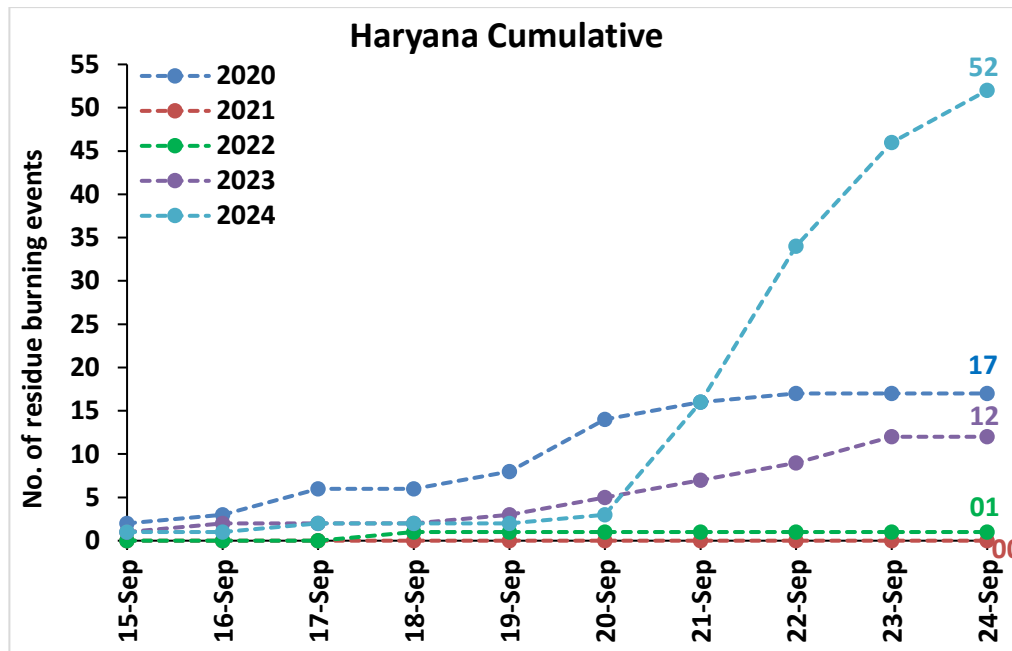

Division of Agricultural Physics, ICAR – Indian Agricultural Research Institute, New Delhi – 110012

<https://creams.iari.res.in>

Highlights for 24-Sep-2024

- The active fire events due to rice residue burning were monitored using satellite remote sensing, following the "Standard Protocol for Estimation of Crop Residue Burning Fire Events using Satellite Data".
- Satellites detected **18** residue burning events in the six study States on **24-Sep-2024**.
- The state wise events detected on **24-Sep-2024** were **12** in Punjab, **06** in Haryana, **00** in UP, **00** in Delhi, **00** in Rajasthan and **00** in MP.
- Detection of residue burning events was hampered by the presence of thick clouds over Madhya Pradesh state.

Temporal distribution of rice residue burning events for the study States in 2024

Uttar Pradesh

Madhya Pradesh

Comparison of residue burning events in current year (2024) with previous years (2020, 2021, 2022 and 2023) for the study States

Comparison of residue burning fire power in current year (2024) with previous years (2020,2021,2022 and 2023) for the study States

District-wise cumulative number of residues burning events in Punjab (15Sep-24Sep-2024)