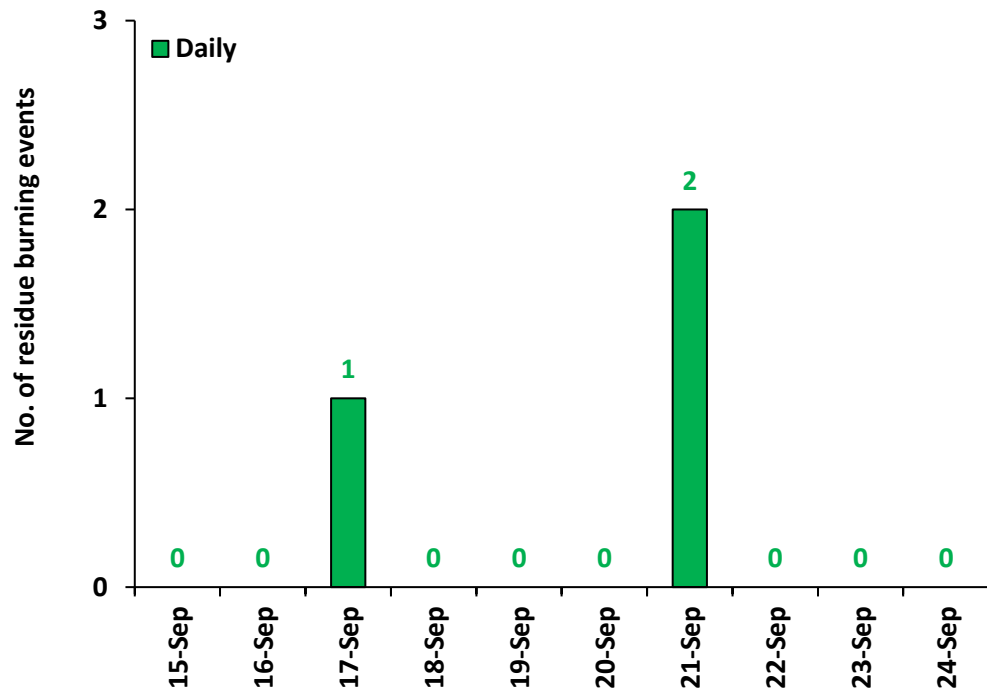

Uttar Pradesh