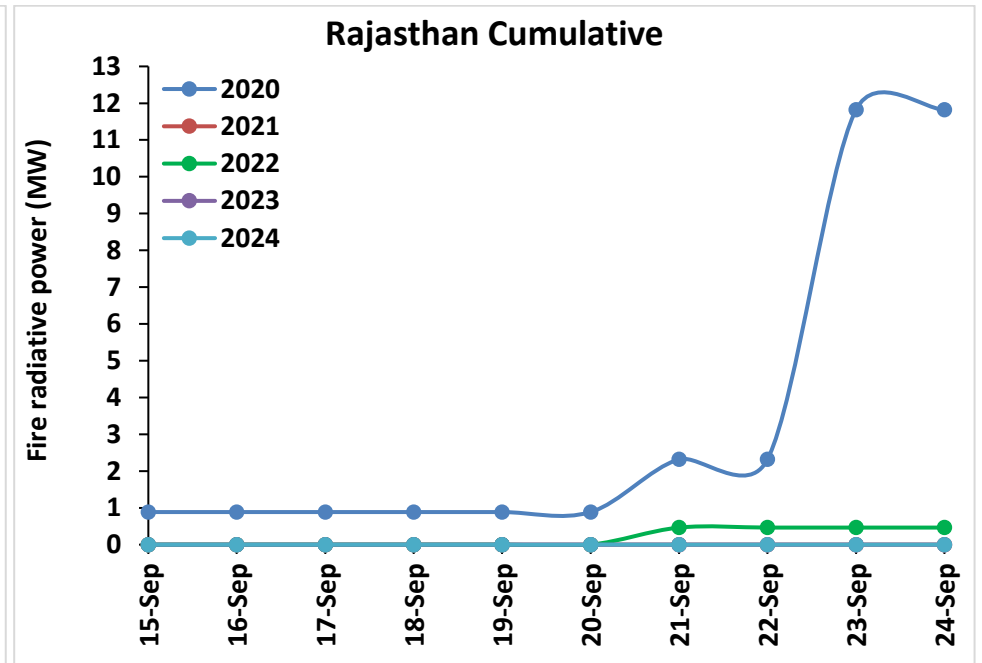

Comparison of residue burning fire power in current year (2024) with previous years (2020,2021,2022 and 2023) for the study States