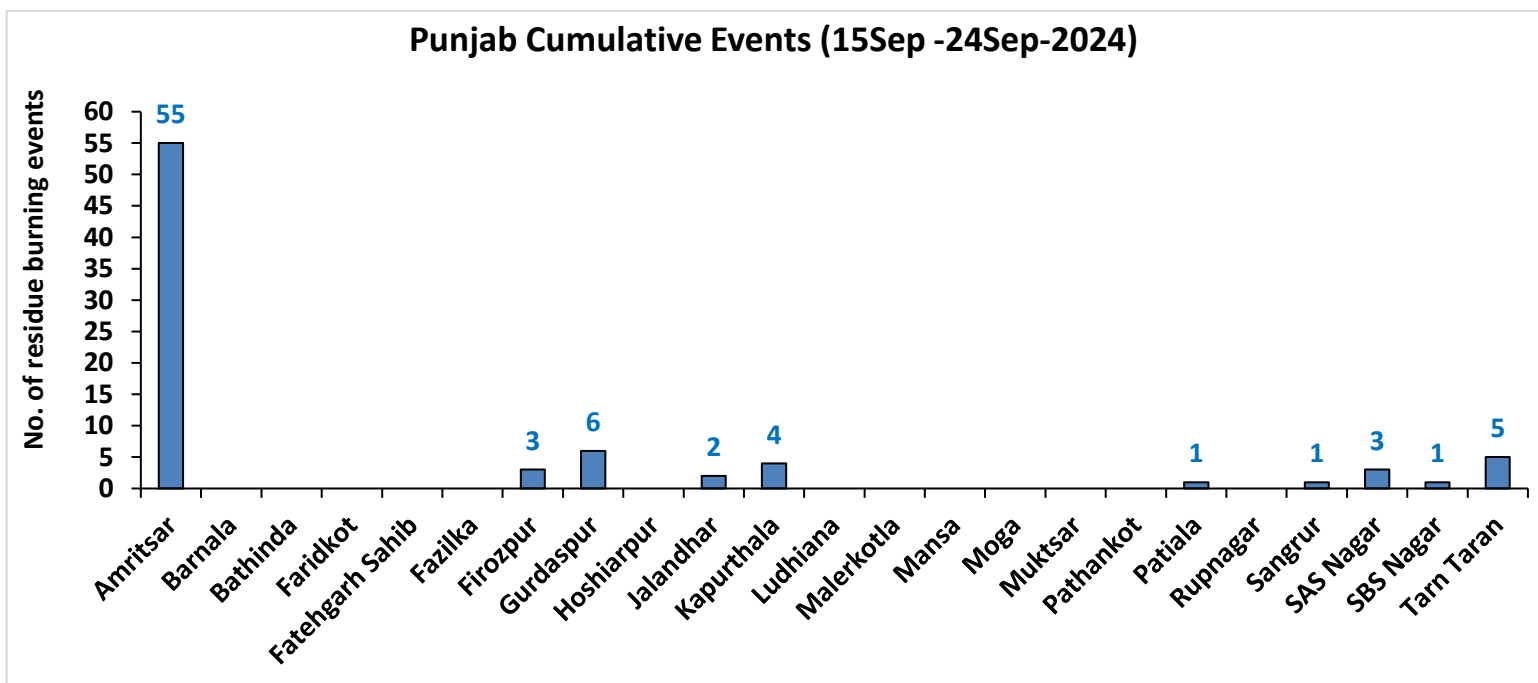

District-wise cumulative number of residues burning events in Punjab (15Sep-24Sep-2024)