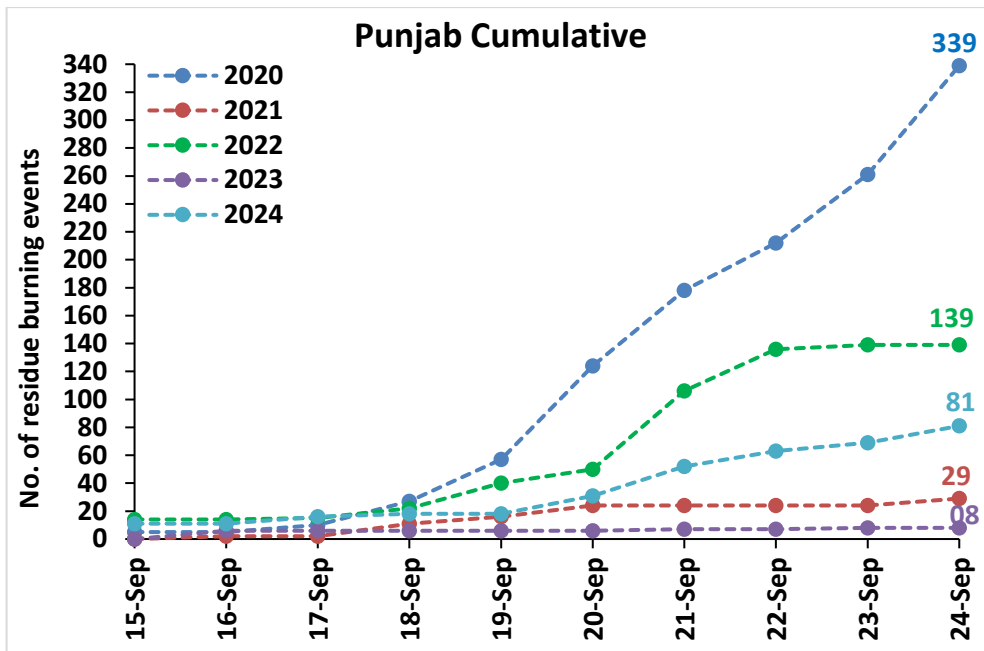

Division of Agricultural Physics, ICAR – Indian Agricultural Research Institute, New Delhi – 110012

<https://creams.iari.res.in>

Highlights for 24-Sep-2024

- The active fire events due to rice residue burning were monitored using satellite remote sensing, following the "Standard Protocol for Estimation of Crop Residue Burning Fire Events using Satellite Data".
- Satellites detected **18** residue burning events in the six study States on **24-Sep-2024**.
- The state wise events detected on **24-Sep-2024** were **12** in Punjab, **06** in Haryana, **00** in UP, **00** in Delhi, **00** in Rajasthan and **00** in MP.
- Detection of residue burning events was hampered by the presence of thick clouds over Madhya Pradesh state.

Temporal distribution of rice residue burning events for the study States in 2024

Uttar Pradesh

Madhya Pradesh

Comparison of residue burning events in current year (2024) with previous years (2020, 2021, 2022 and 2023) for the study States