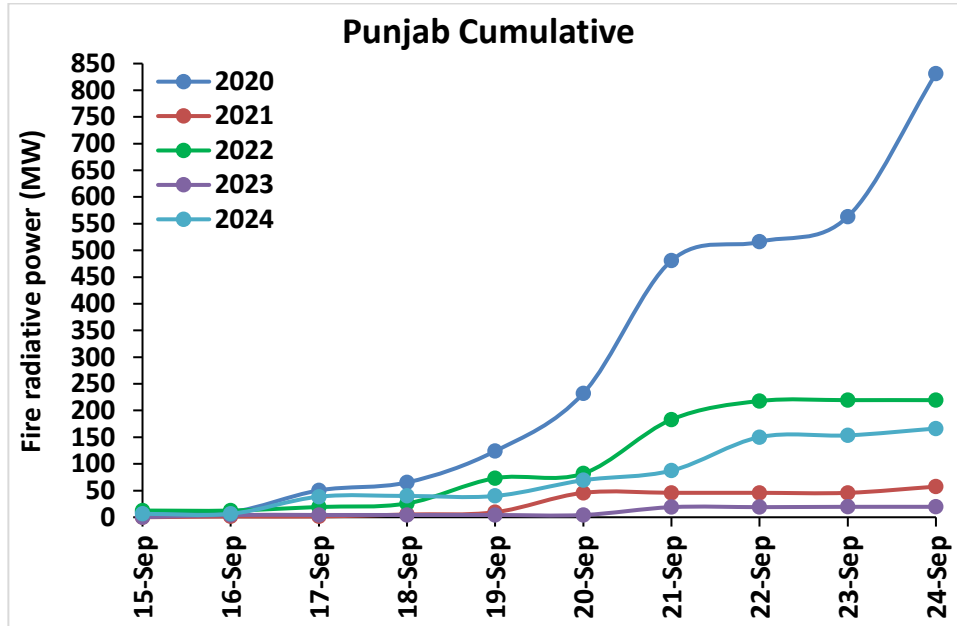

Comparison of residue burning fire power in current year (2024) with previous years (2020,2021,2022 and 2023) for the study States