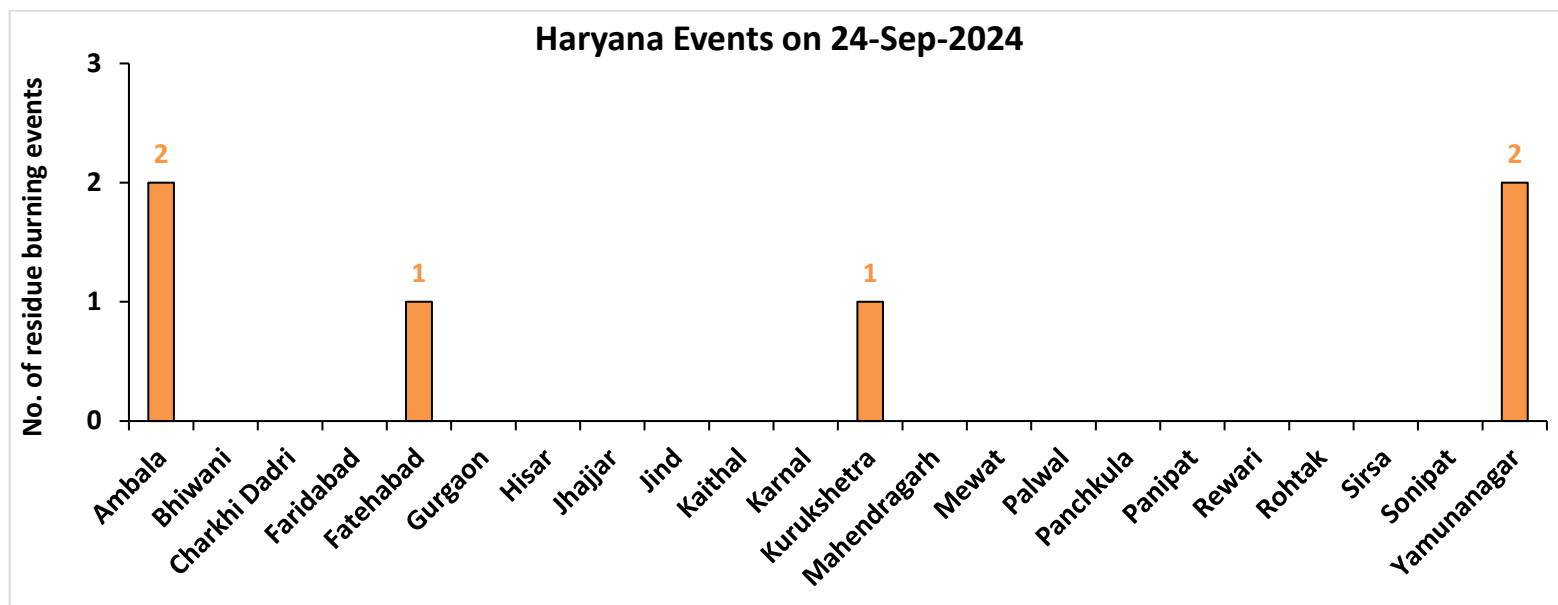

District-wise cumulative number of residues burning events in Haryana (15Sep-24Sep-2024)

District-wise cumulative number of residues burning events detected in 2020, 2021, 2022, 2023 and 2024
(Period: 15 September-24 September)

(a) Punjab

District	15 Sep-24 Sep				
	2020	2021	2022	2023	2024
Amritsar	299	23	121	6	55
Barnala	1	0	0	0	0
Bathinda	0	0	0	0	0
Faridkot	0	1	0	0	0
Fatehgarh Sahib	0	0	0	0	0
Fazilka	0	0	0	0	0
Firozpur	0	0	0	1	3
Gurdaspur	1	0	1	0	6
Hoshiarpur	0	0	0	1	0
Jalandhar	0	0	0	0	2
Kapurthala	2	0	0	0	4
Ludhiana	3	1	0	0	0
Malerkotla	0	0	0	0	0
Mansa	1	0	0	0	0
Moga	2	0	0	0	0
Muktsar	1	0	0	0	0
Pathankot	0	0	0	0	0
Patiala	1	3	1	0	1
Rupnagar	0	0	0	0	0
Sangrur	0	0	0	0	1
SAS NAGAR (Mohali)	3	0	1	0	3
SBS Nagar	0	0	1	0	1
Tarn Taran	25	1	14	0	5
Total	339	29	139	8	81

(b) Haryana

District	15 Sep-24 Sep				
	2020	2021	2022	2023	2024
AMBALA	3	0	0	0	3
BHIWANI	0	0	0	0	0
CHARKHI DADRI	0	0	0	0	0
FARIDABAD	0	0	0	0	4
FATEHABAD	1	0	0	1	1
GURGAON	0	0	0	0	0
HISAR	0	0	0	0	0
JHAJJAR	0	0	0	0	0
JIND	0	0	1	1	1
KAITHAL	0	0	0	0	1
KARNAL	9	0	0	5	24
KURUKSHETRA	2	0	0	1	9
MAHENDRAGARH	0	0	0	0	0
MEWAT	0	0	0	0	0
PALWAL	0	0	0	0	0
PANCHKULA	0	0	0	0	0
PANIPAT	1	0	0	0	0
REWARI	0	0	0	0	0
ROHTAK	0	0	0	1	2
SIRSA	1	0	0	0	1
SONIPAT	0	0	0	2	0
YAMUNANAGAR	0	0	0	1	6
Total	17	0	1	12	52