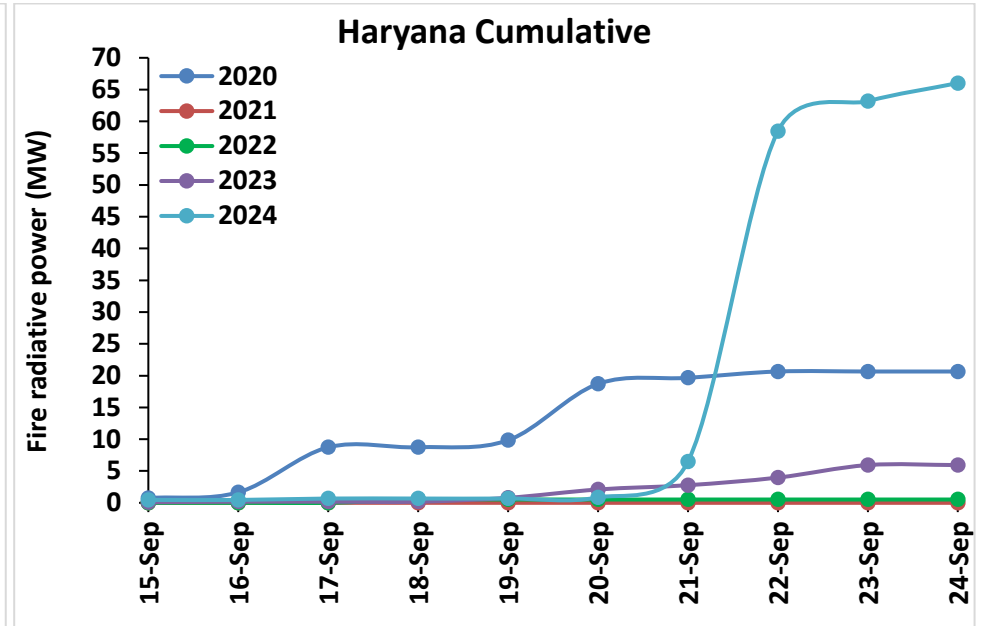

Comparison of residue burning fire power in current year (2024) with previous years (2020,2021,2022 and 2023) for the study States