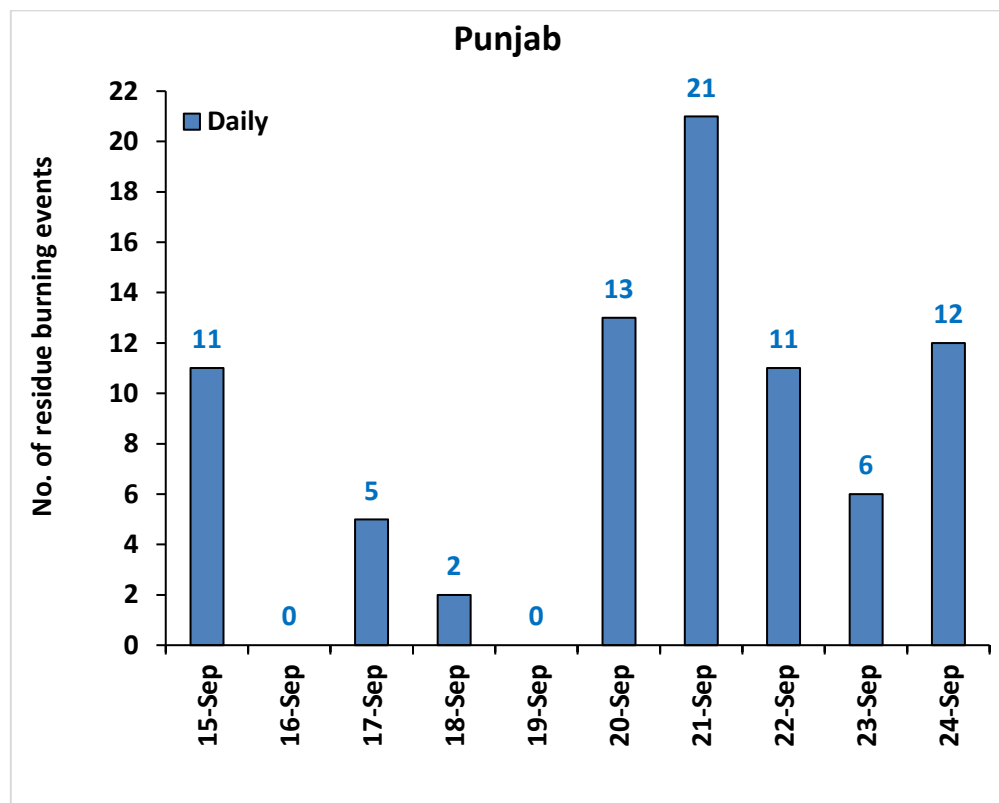

Division of Agricultural Physics, ICAR – Indian Agricultural Research Institute, New Delhi – 110012

<https://creams.iari.res.in>

Highlights for 24-Sep-2024

- The active fire events due to rice residue burning were monitored using satellite remote sensing, following the "Standard Protocol for Estimation of Crop Residue Burning Fire Events using Satellite Data".
- Satellites detected **18** residue burning events in the six study States on **24-Sep-2024**.
- The state wise events detected on **24-Sep-2024** were **12** in Punjab, **06** in Haryana, **00** in UP, **00** in Delhi, **00** in Rajasthan and **00** in MP.
- Detection of residue burning events was hampered by the presence of thick clouds over Madhya Pradesh state.

Temporal distribution of rice residue burning events for the study States in 2024

Uttar Pradesh

Madhya Pradesh

Comparison of residue burning events in current year (2024) with previous years (2020, 2021, 2022 and 2023) for the study States