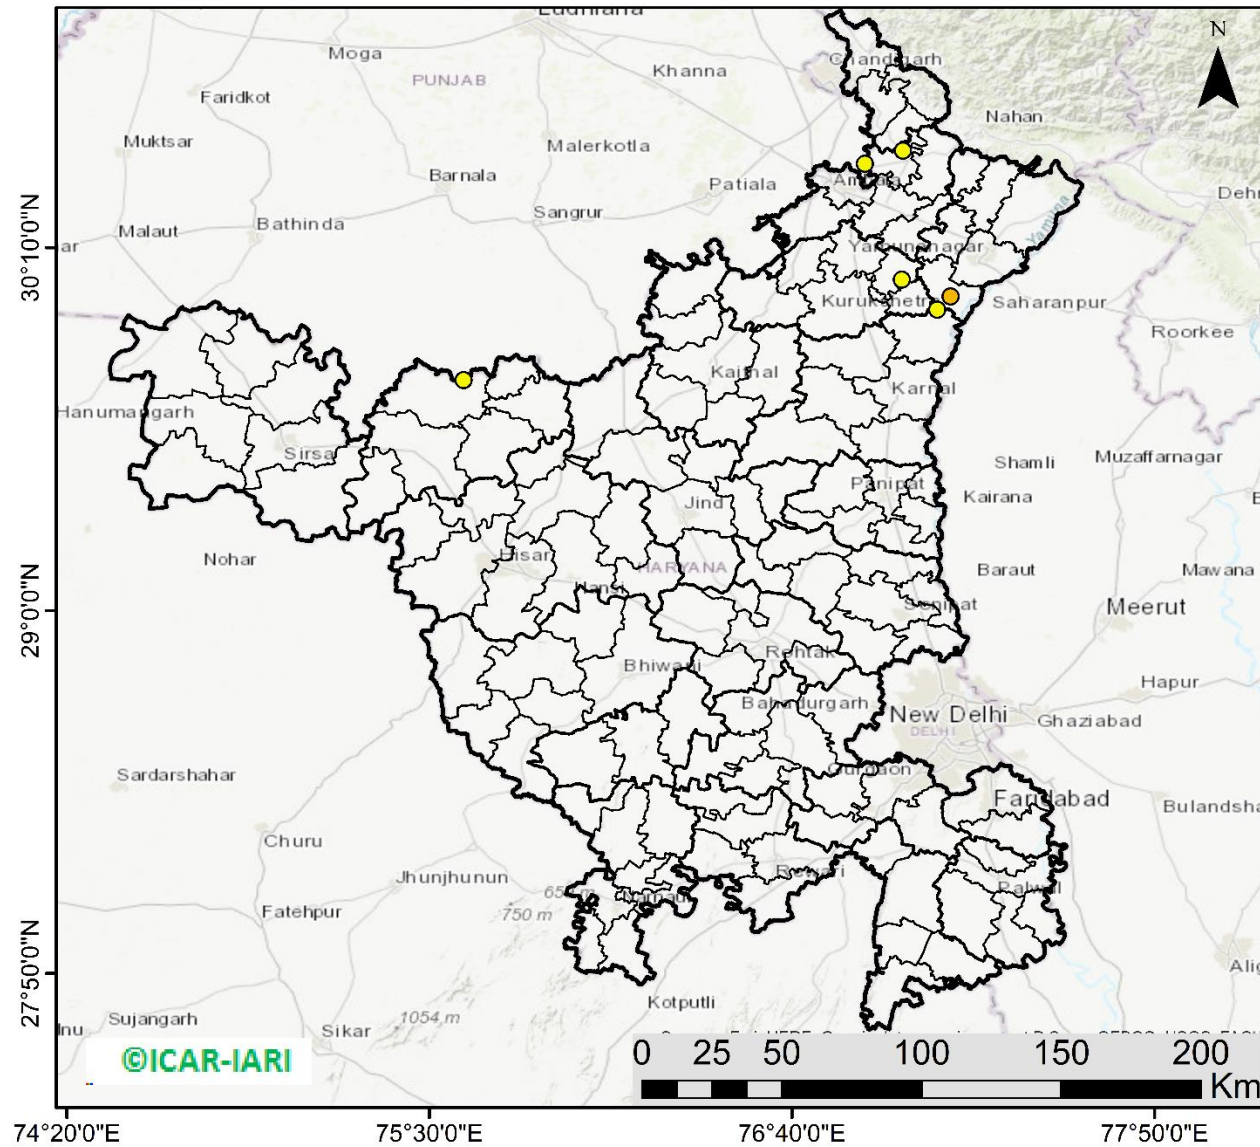

Haryana

RICE RESIDUE BURNING IN HARYANA

06 burning events detected in Haryana on (24th Sep 2024)

Fire Intensity (W/m²)

- 0 - 5
- 6 - 10
- 11 - 15
- 16 - 20
- >20