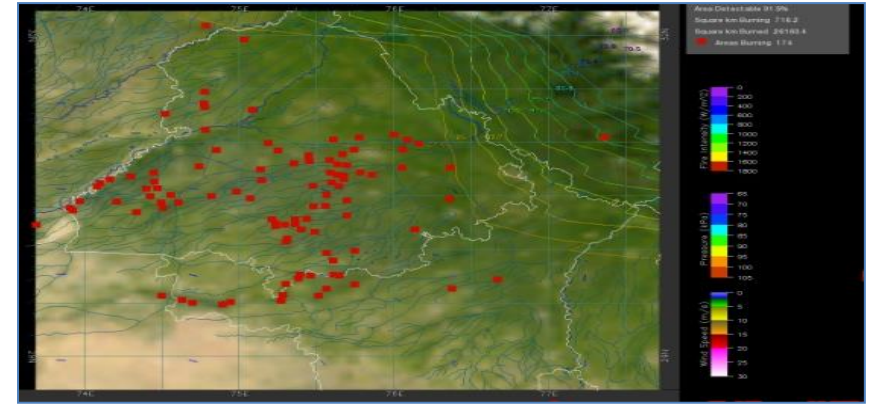

MONITORING PADDY RESIDUE BURNING IN INDIA USING SATELLITE REMOTE SENSING DURING 2024

Bulletin
No. 10

Events Date:
24-Sep-2024

Issued on:
24-Sep-2024

Consortium for Research on Agroecosystem Monitoring and Modeling from Space (CREAMS)
Laboratory,

Division of Agricultural Physics, ICAR – Indian Agricultural Research Institute, New Delhi – 110012

<https://creams.iari.res.in>