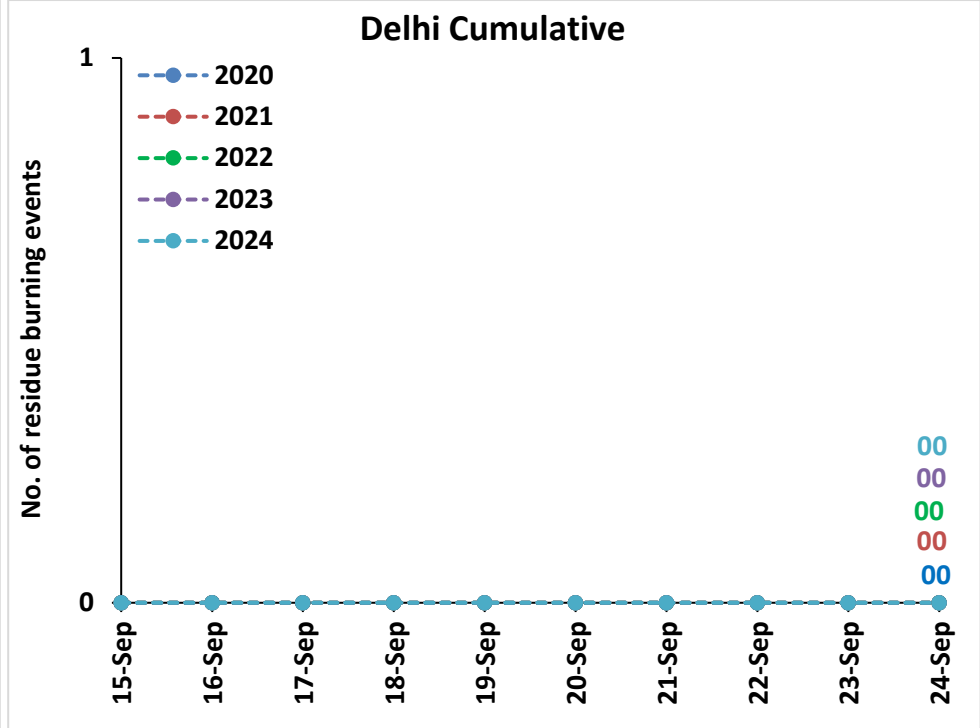

Division of Agricultural Physics, ICAR – Indian Agricultural Research Institute, New Delhi – 110012

<https://creams.iari.res.in>

Highlights for 24-Sep-2024

- The active fire events due to rice residue burning were monitored using satellite remote sensing, following the "Standard Protocol for Estimation of Crop Residue Burning Fire Events using Satellite Data".
- Satellites detected **18** residue burning events in the six study States on **24-Sep-2024**.
- The state wise events detected on **24-Sep-2024** were **12** in Punjab, **06** in Haryana, **00** in UP, **00** in Delhi, **00** in Rajasthan and **00** in MP.
- Detection of residue burning events was hampered by the presence of thick clouds over Madhya Pradesh state.

Temporal distribution of rice residue burning events for the study States in 2024

Uttar Pradesh

Madhya Pradesh

Comparison of residue burning events in current year (2024) with previous years (2020, 2021, 2022 and 2023) for the study States