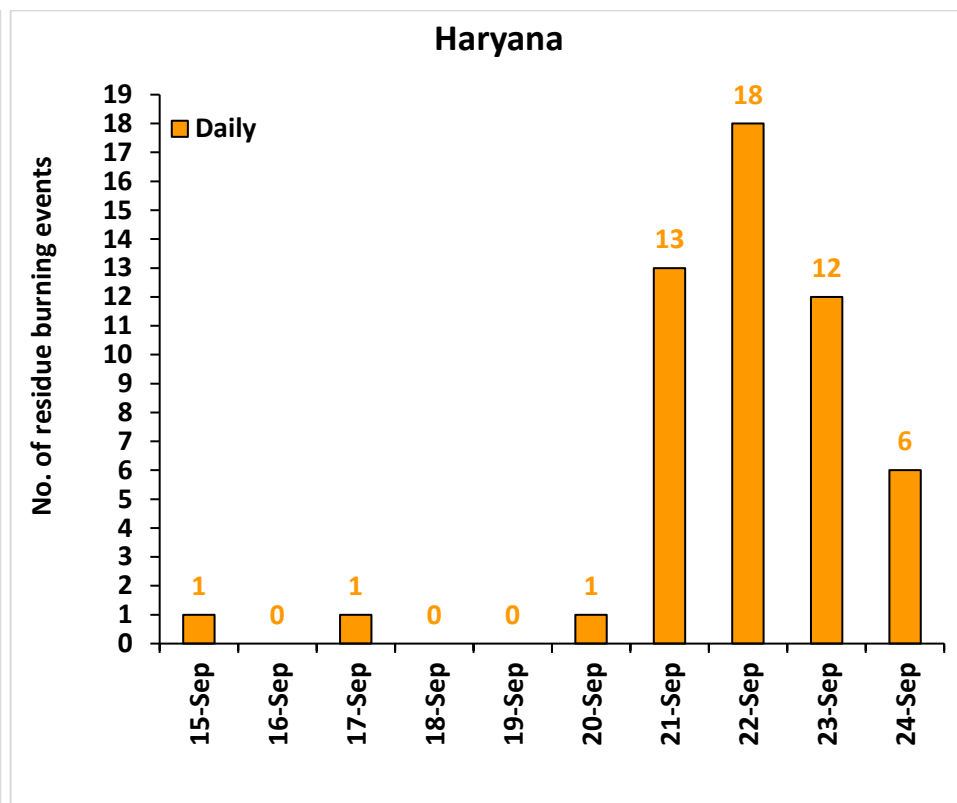

Division of Agricultural Physics, ICAR – Indian Agricultural Research Institute, New Delhi – 110012

<https://creams.iari.res.in>

Highlights for 24-Sep-2024

- The active fire events due to rice residue burning were monitored using satellite remote sensing, following the "Standard Protocol for Estimation of Crop Residue Burning Fire Events using Satellite Data".
- Satellites detected **18** residue burning events in the six study States on **24-Sep-2024**.
- The state wise events detected on **24-Sep-2024** were **12** in Punjab, **06** in Haryana, **00** in UP, **00** in Delhi, **00** in Rajasthan and **00** in MP.
- Detection of residue burning events was hampered by the presence of thick clouds over Madhya Pradesh state.

Temporal distribution of rice residue burning events for the study States in 2024

Uttar Pradesh

Madhya Pradesh

Comparison of residue burning events in current year (2024) with previous years (2020, 2021, 2022 and 2023) for the study States