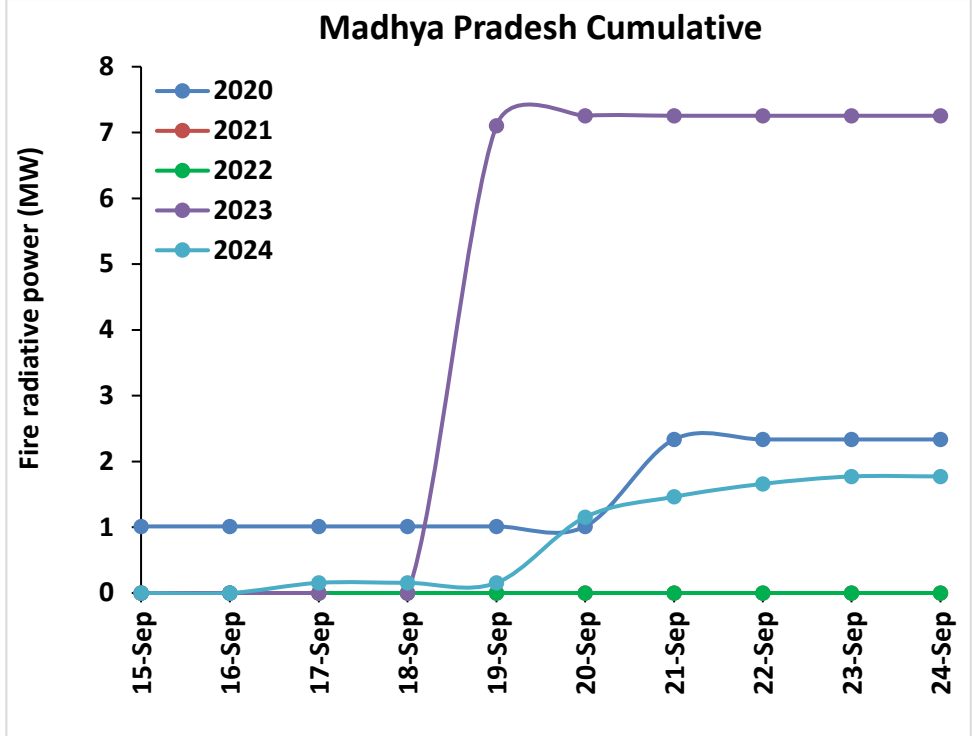

Division of Agricultural Physics, ICAR – Indian Agricultural Research Institute, New Delhi – 110012

<https://creams.iari.res.in>

Highlights for 24-Sep-2024

- The active fire events due to rice residue burning were monitored using satellite remote sensing, following the "Standard Protocol for Estimation of Crop Residue Burning Fire Events using Satellite Data".
- Satellites detected **18** residue burning events in the six study States on **24-Sep-2024**.
- The state wise events detected on **24-Sep-2024** were **12** in Punjab, **06** in Haryana, **00** in UP, **00** in Delhi, **00** in Rajasthan and **00** in MP.
- Detection of residue burning events was hampered by the presence of thick clouds over Madhya Pradesh state.

Temporal distribution of rice residue burning events for the study States in 2024

Uttar Pradesh

Madhya Pradesh

Comparison of residue burning events in current year (2024) with previous years (2020, 2021, 2022 and 2023) for the study States

Comparison of residue burning fire power in current year (2024) with previous years (2020,2021,2022 and 2023) for the study States

District-wise cumulative number of residues burning events in Punjab (15Sep-24Sep-2024)