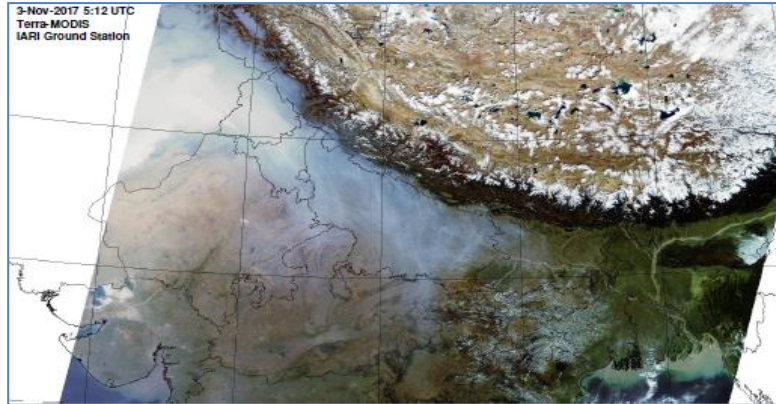

MONITORING PADDY RESIDUE BURNING IN INDIA USING SATELLITE REMOTE SENSING DURING 2024

Bulletin
No. 10

Events Date:
24-Sep-2024

Issued on:
24-Sep-2024

Consortium for Research on Agroecosystem Monitoring and Modeling from Space (CREAMS)
Laboratory,

Division of Agricultural Physics, ICAR – Indian Agricultural Research Institute, New Delhi – 110012

<https://creams.iari.res.in>