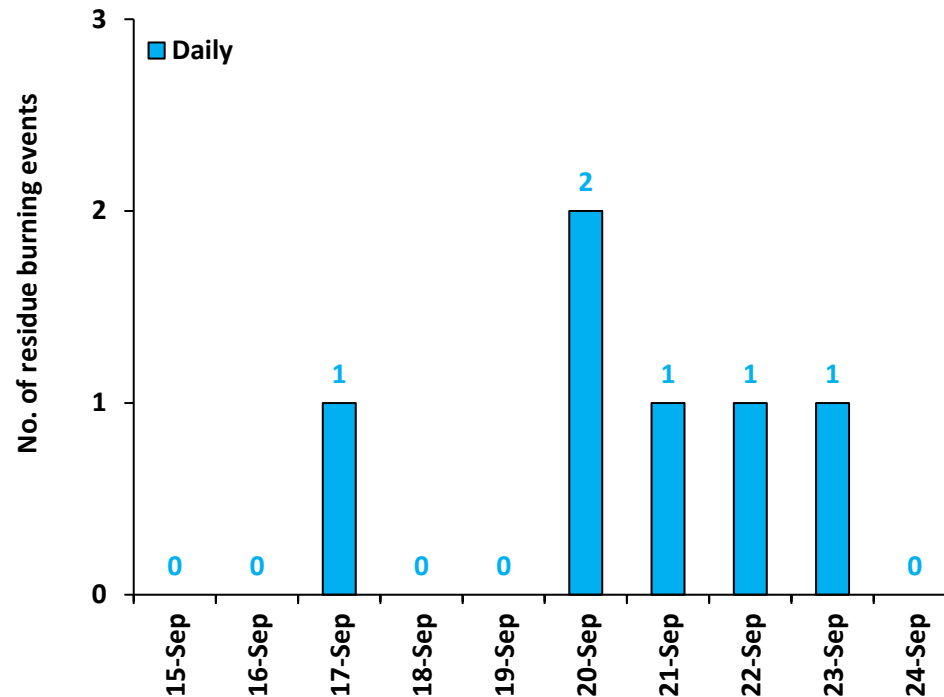

Division of Agricultural Physics, ICAR – Indian Agricultural Research Institute, New Delhi – 110012

<https://creams.iari.res.in>

Highlights for 24-Sep-2024

- The active fire events due to rice residue burning were monitored using satellite remote sensing, following the "Standard Protocol for Estimation of Crop Residue Burning Fire Events using Satellite Data".
- Satellites detected **18** residue burning events in the six study States on **24-Sep-2024**.
- The state wise events detected on **24-Sep-2024** were **12** in Punjab, **06** in Haryana, **00** in UP, **00** in Delhi, **00** in Rajasthan and **00** in MP.
- Detection of residue burning events was hampered by the presence of thick clouds over Madhya Pradesh state.

Temporal distribution of rice residue burning events for the study States in 2024

Uttar Pradesh

Madhya Pradesh

Comparison of residue burning events in current year (2024) with previous years (2020, 2021, 2022 and 2023) for the study States