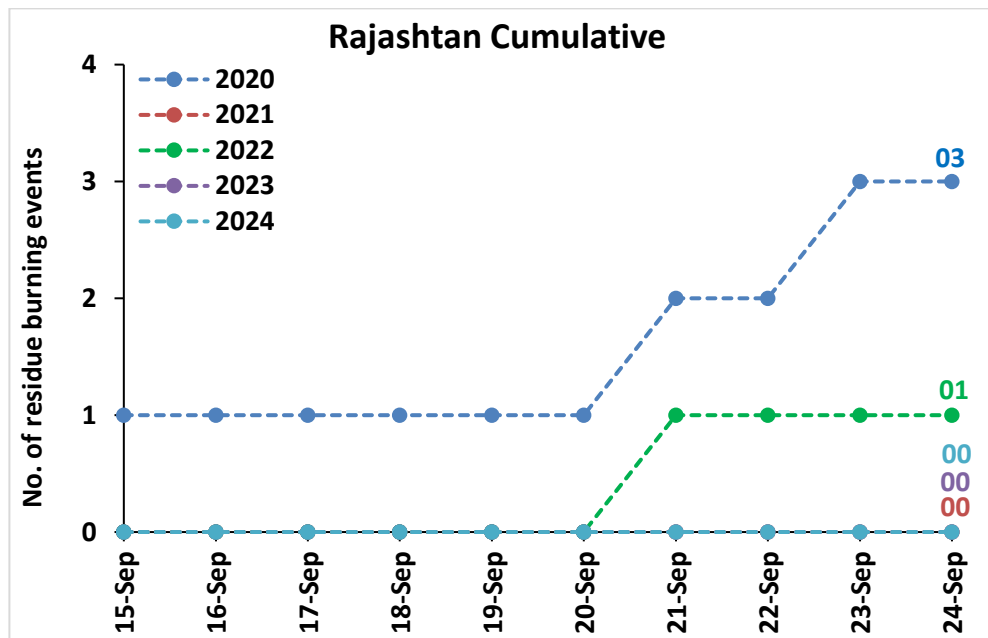

Division of Agricultural Physics, ICAR – Indian Agricultural Research Institute, New Delhi – 110012

<https://creams.iari.res.in>

Highlights for 24-Sep-2024

- The active fire events due to rice residue burning were monitored using satellite remote sensing, following the "Standard Protocol for Estimation of Crop Residue Burning Fire Events using Satellite Data".
- Satellites detected **18** residue burning events in the six study States on **24-Sep-2024**.
- The state wise events detected on **24-Sep-2024** were **12** in Punjab, **06** in Haryana, **00** in UP, **00** in Delhi, **00** in Rajasthan and **00** in MP.
- Detection of residue burning events was hampered by the presence of thick clouds over Madhya Pradesh state.

Temporal distribution of rice residue burning events for the study States in 2024

Uttar Pradesh

Madhya Pradesh

Comparison of residue burning events in current year (2024) with previous years (2020, 2021, 2022 and 2023) for the study States