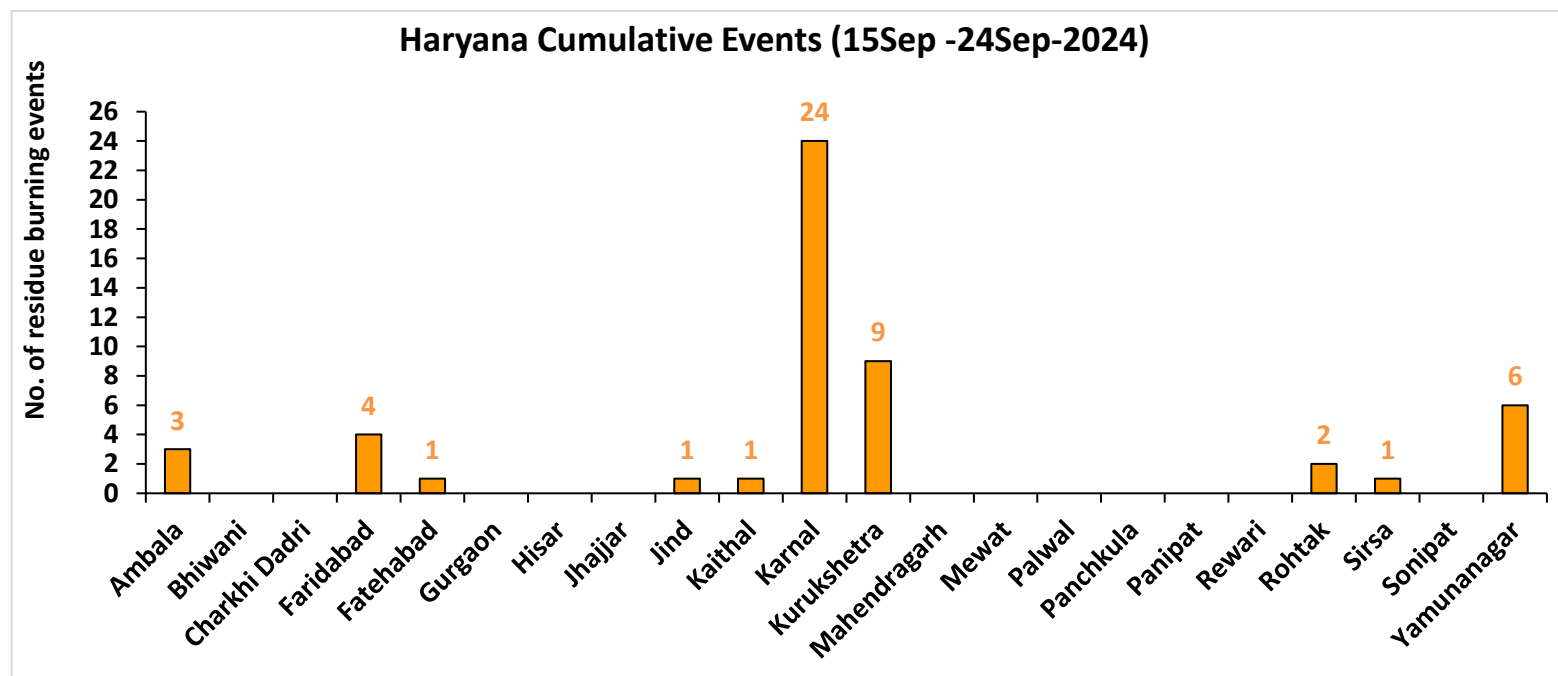

District-wise cumulative number of residues burning events in Haryana (15Sep-24Sep-2024)

District-wise cumulative number of residues burning events detected in 2020, 2021, 2022, 2023 and 2024
(Period: 15 September-24 September)

(a) Punjab

District	15 Sep-24 Sep				
	2020	2021	2022	2023	2024
Amritsar	299	23	121	6	55
Barnala	1	0	0	0	0
Bathinda	0	0	0	0	0
Faridkot	0	1	0	0	0
Fatehgarh Sahib	0	0	0	0	0
Fazilka	0	0	0	0	0
Firozpur	0	0	0	1	3
Gurdaspur	1	0	1	0	6
Hoshiarpur	0	0	0	1	0
Jalandhar	0	0	0	0	2
Kapurthala	2	0	0	0	4
Ludhiana	3	1	0	0	0
Malerkotla	0	0	0	0	0
Mansa	1	0	0	0	0
Moga	2	0	0	0	0
Muktsar	1	0	0	0	0
Pathankot	0	0	0	0	0
Patiala	1	3	1	0	1
Rupnagar	0	0	0	0	0
Sangrur	0	0	0	0	1
SAS NAGAR (Mohali)	3	0	1	0	3
SBS Nagar	0	0	1	0	1
Tarn Taran	25	1	14	0	5
Total	339	29	139	8	81

(b) Haryana

District	15 Sep-24 Sep				
	2020	2021	2022	2023	2024
AMBALA	3	0	0	0	3
BHIWANI	0	0	0	0	0
CHARKHI DADRI	0	0	0	0	0
FARIDABAD	0	0	0	0	4
FATEHABAD	1	0	0	1	1
GURGAON	0	0	0	0	0
HISAR	0	0	0	0	0
JHAJJAR	0	0	0	0	0
JIND	0	0	1	1	1
KAITHAL	0	0	0	0	1
KARNAL	9	0	0	5	24
KURUKSHETRA	2	0	0	1	9
MAHENDRAGARH	0	0	0	0	0
MEWAT	0	0	0	0	0
PALWAL	0	0	0	0	0
PANCHKULA	0	0	0	0	0
PANIPAT	1	0	0	0	0
REWARI	0	0	0	0	0
ROHTAK	0	0	0	1	2
SIRSA	1	0	0	0	1
SONIPAT	0	0	0	2	0
YAMUNANAGAR	0	0	0	1	6
Total	17	0	1	12	52