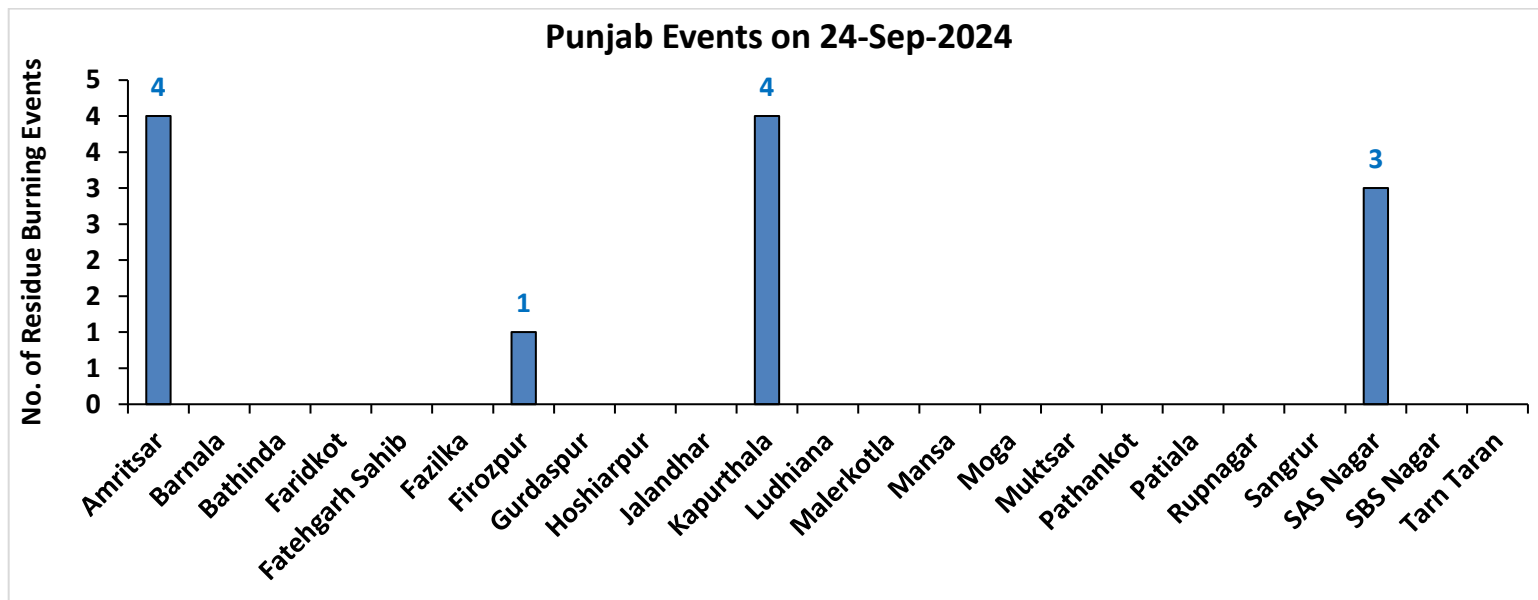

District-wise cumulative number of residues burning events in Punjab (15Sep-24Sep-2024)