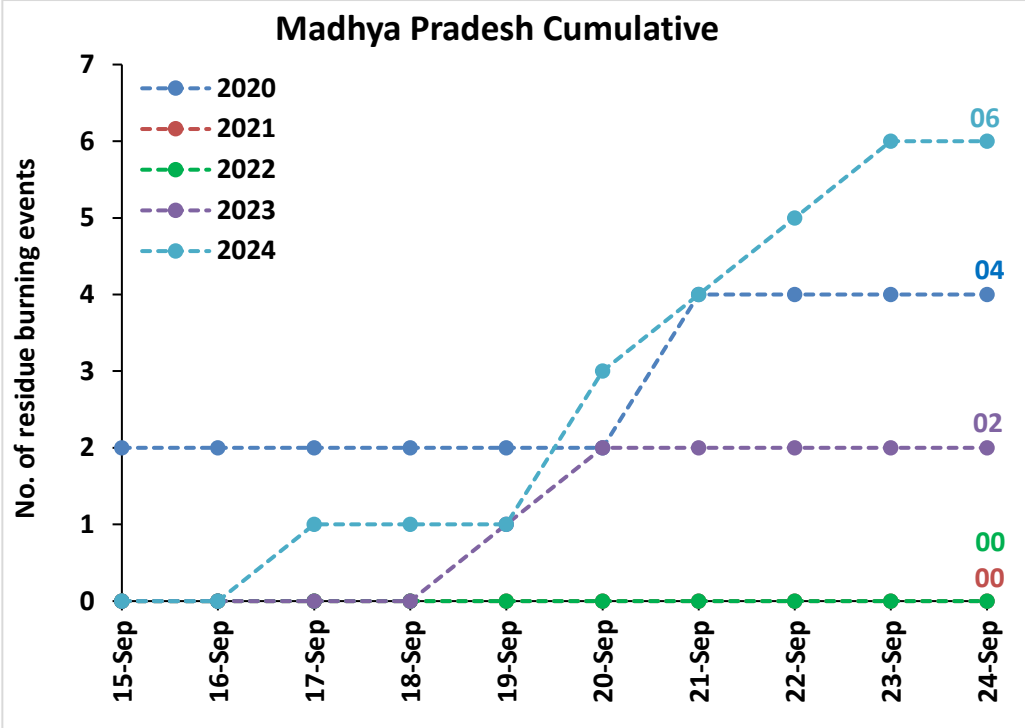

Division of Agricultural Physics, ICAR – Indian Agricultural Research Institute, New Delhi – 110012

<https://creams.iari.res.in>

Highlights for 24-Sep-2024

- The active fire events due to rice residue burning were monitored using satellite remote sensing, following the "Standard Protocol for Estimation of Crop Residue Burning Fire Events using Satellite Data".
- Satellites detected **18** residue burning events in the six study States on **24-Sep-2024**.
- The state wise events detected on **24-Sep-2024** were **12** in Punjab, **06** in Haryana, **00** in UP, **00** in Delhi, **00** in Rajasthan and **00** in MP.
- Detection of residue burning events was hampered by the presence of thick clouds over Madhya Pradesh state.

Temporal distribution of rice residue burning events for the study States in 2024

Uttar Pradesh

Madhya Pradesh

Comparison of residue burning events in current year (2024) with previous years (2020, 2021, 2022 and 2023) for the study States

Comparison of residue burning fire power in current year (2024) with previous years (2020,2021,2022 and 2023) for the study States

District-wise cumulative number of residues burning events in Punjab (15Sep-24Sep-2024)