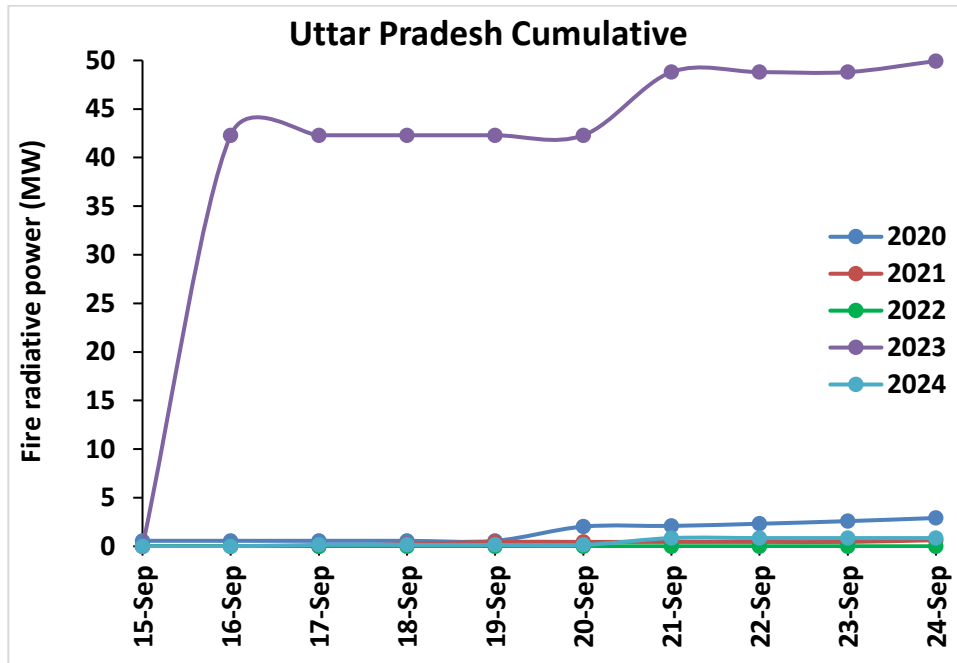

Comparison of residue burning fire power in current year (2024) with previous years (2020,2021,2022 and 2023) for the study States