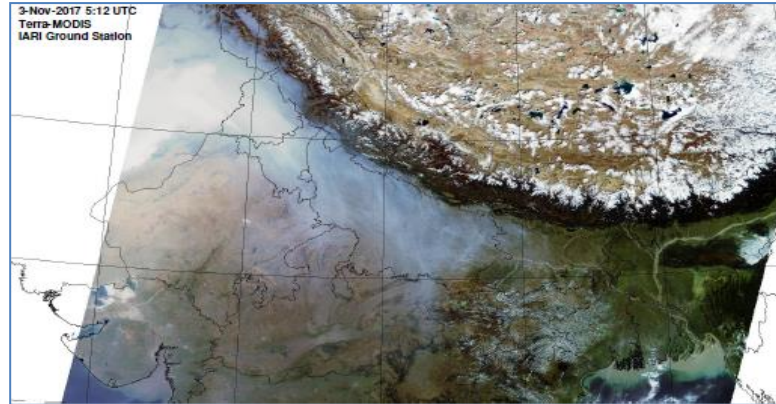

MONITORING PADDY RESIDUE BURNING IN INDIA USING SATELLITE REMOTE SENSING DURING 2024

Bulletin
No. 03

Events Date:
17-Sep-2024

Issued on:
17-Sep-2024

Consortium for Research on Agroecosystem Monitoring and Modeling from Space (CREAMS)
Laboratory,

Division of Agricultural Physics, ICAR – Indian Agricultural Research Institute, New Delhi – 110012

<https://creams.iari.res.in>