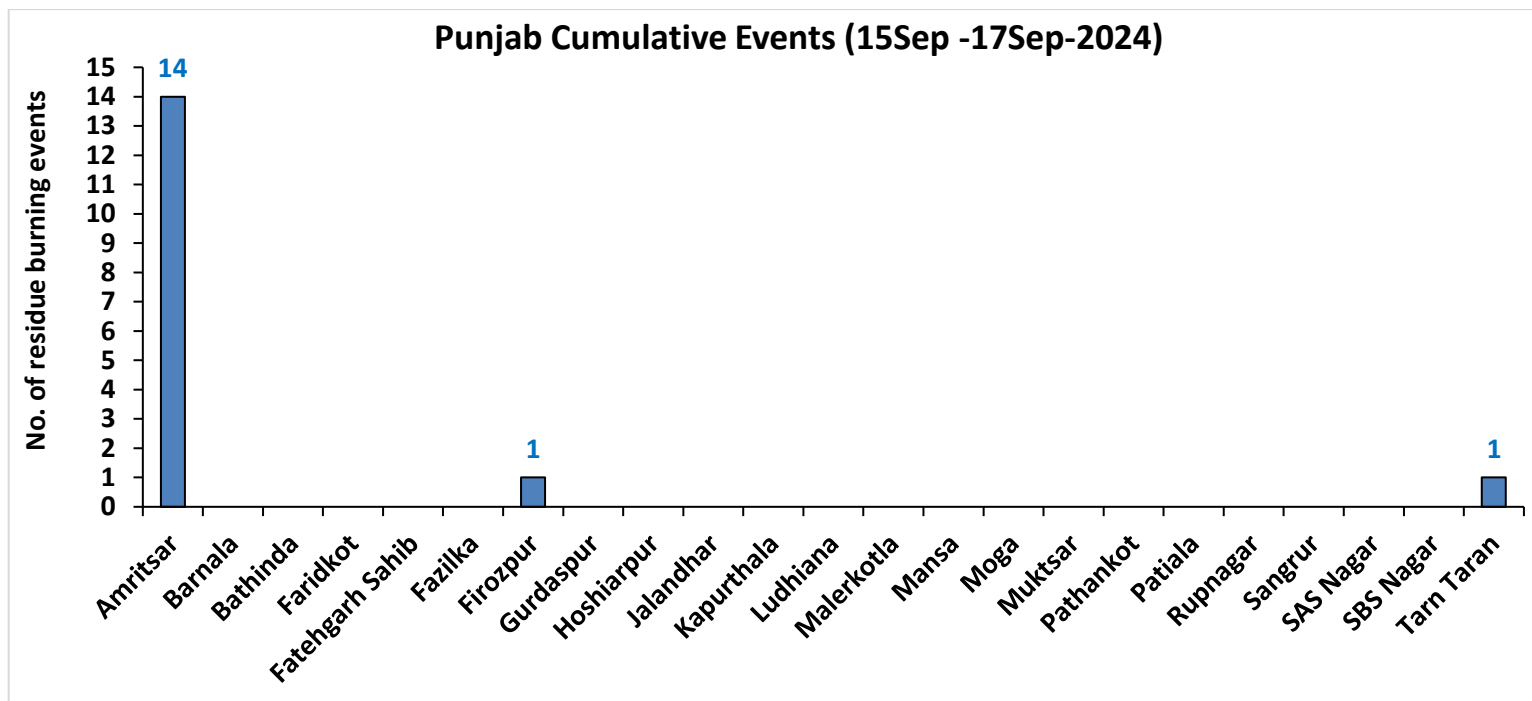

## District-wise cumulative number of residues burning events in Punjab (15Sep-17Sep-2024)