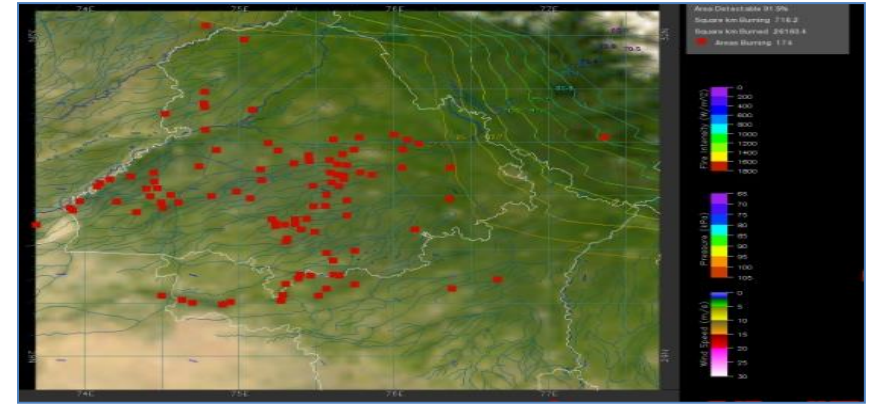

MONITORING PADDY RESIDUE BURNING IN INDIA USING SATELLITE REMOTE SENSING DURING 2024

Bulletin
No. 03

Events Date:
17-Sep-2024

Issued on:
17-Sep-2024

Consortium for Research on Agroecosystem Monitoring and Modeling from Space (CREAMS)
Laboratory,

Division of Agricultural Physics, ICAR – Indian Agricultural Research Institute, New Delhi – 110012

<https://creams.iari.res.in>