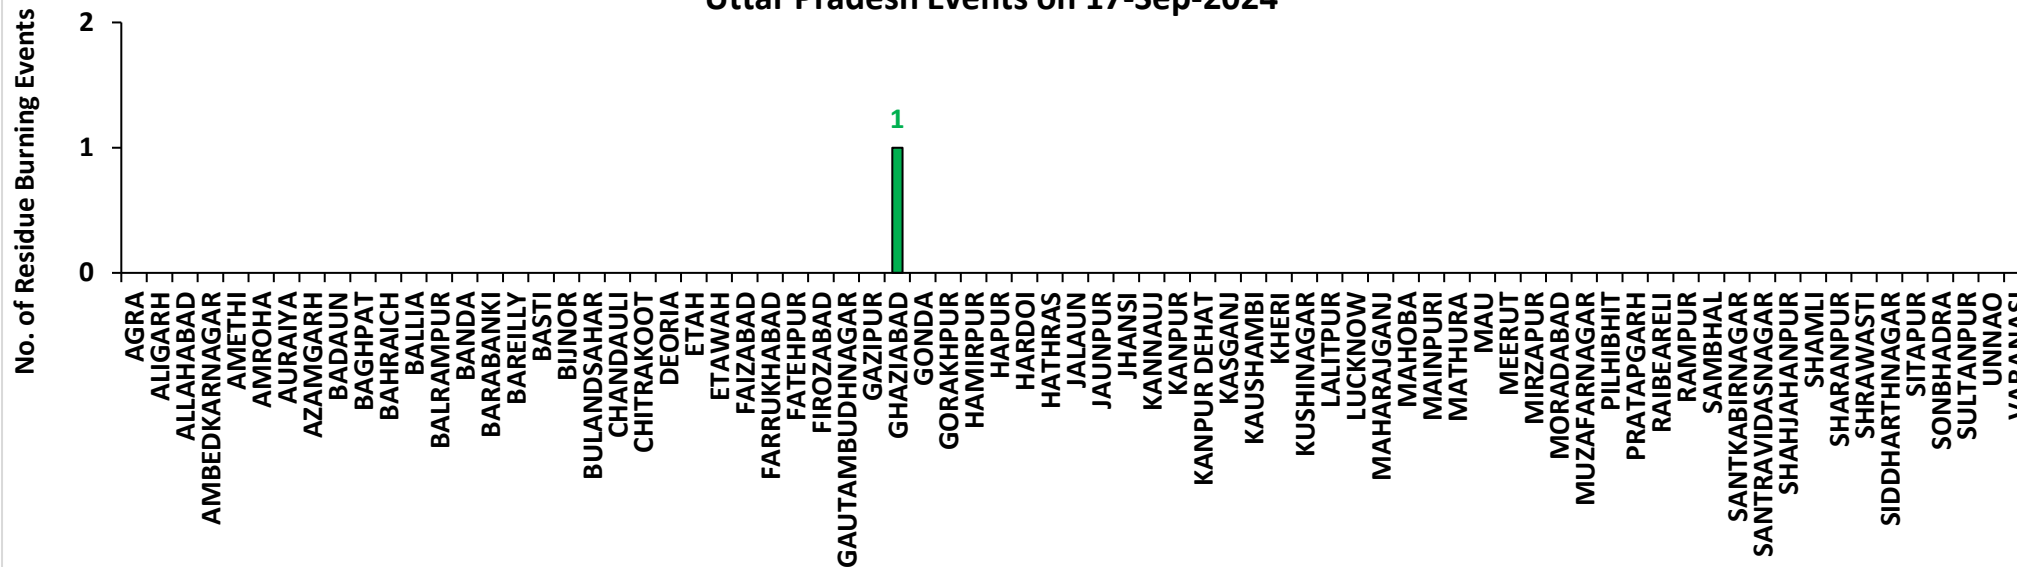

District-wise cumulative number of residues burning events in Uttar Pradesh (15Sep-17Sep-2024)

Uttar Pradesh Events on 17-Sep-2024