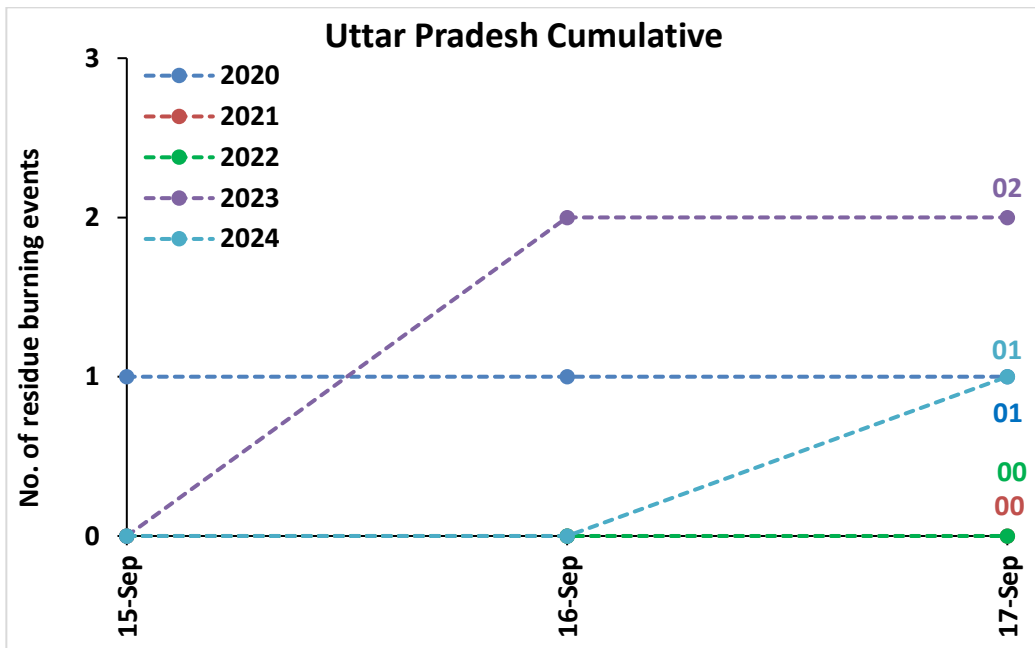

Comparison of residue burning events in current year (2024) with previous years (2020, 2021, 2022 and 2023) for the study States