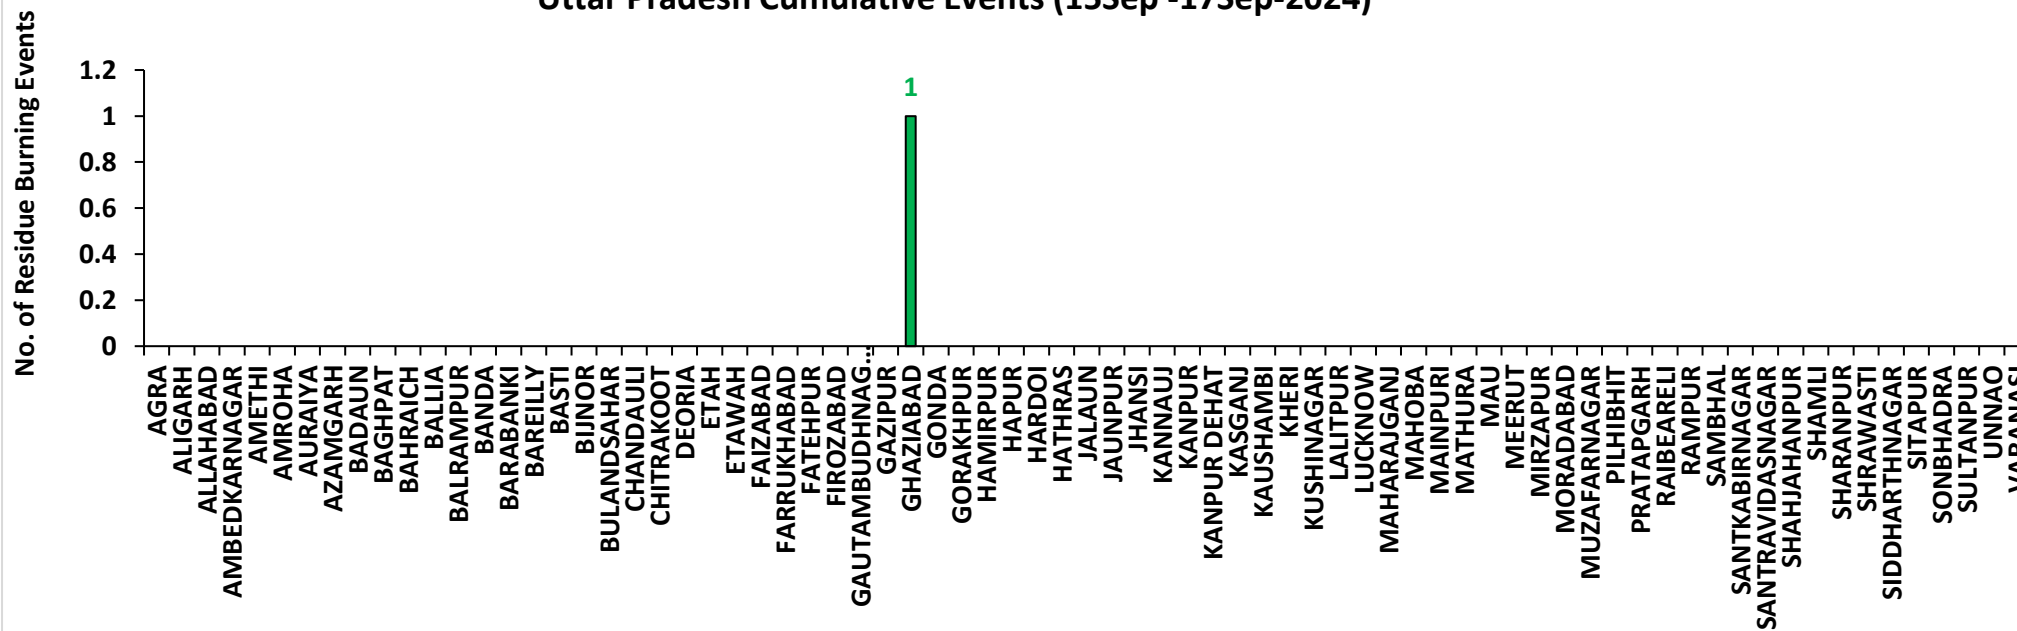

Uttar Pradesh Cumulative Events (15Sep -17Sep-2024)