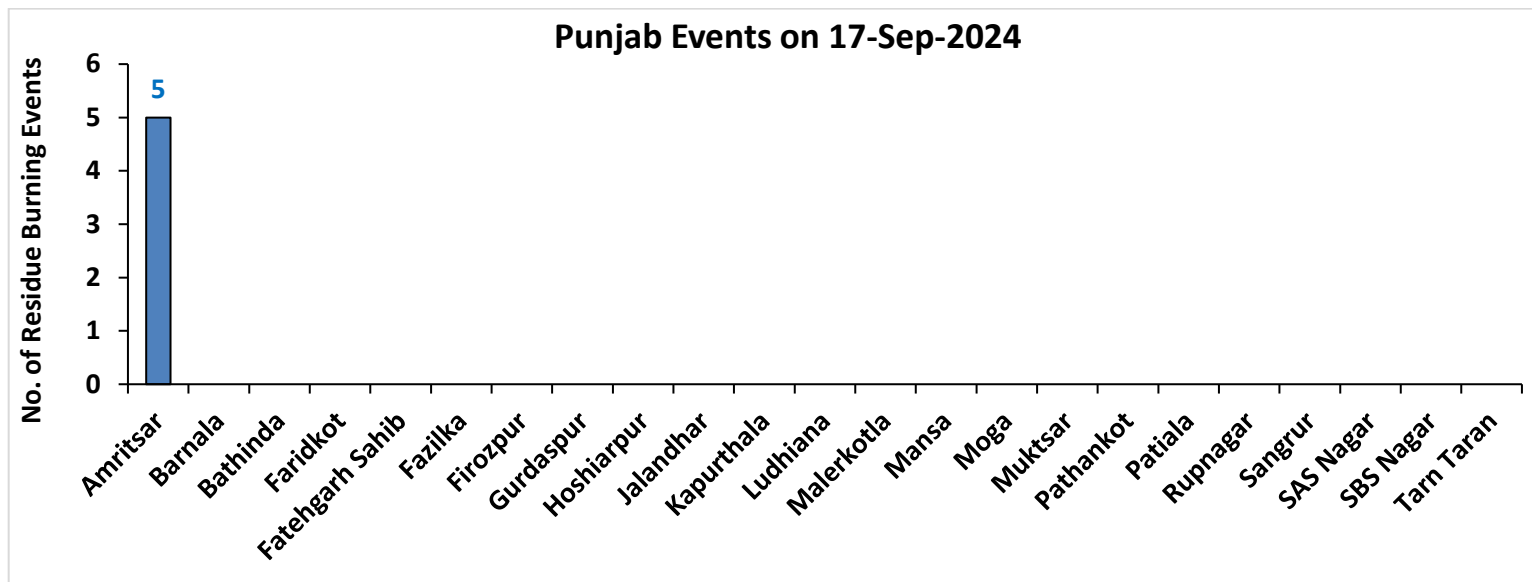

District-wise cumulative number of residues burning events in Punjab (15Sep-17Sep-2024)