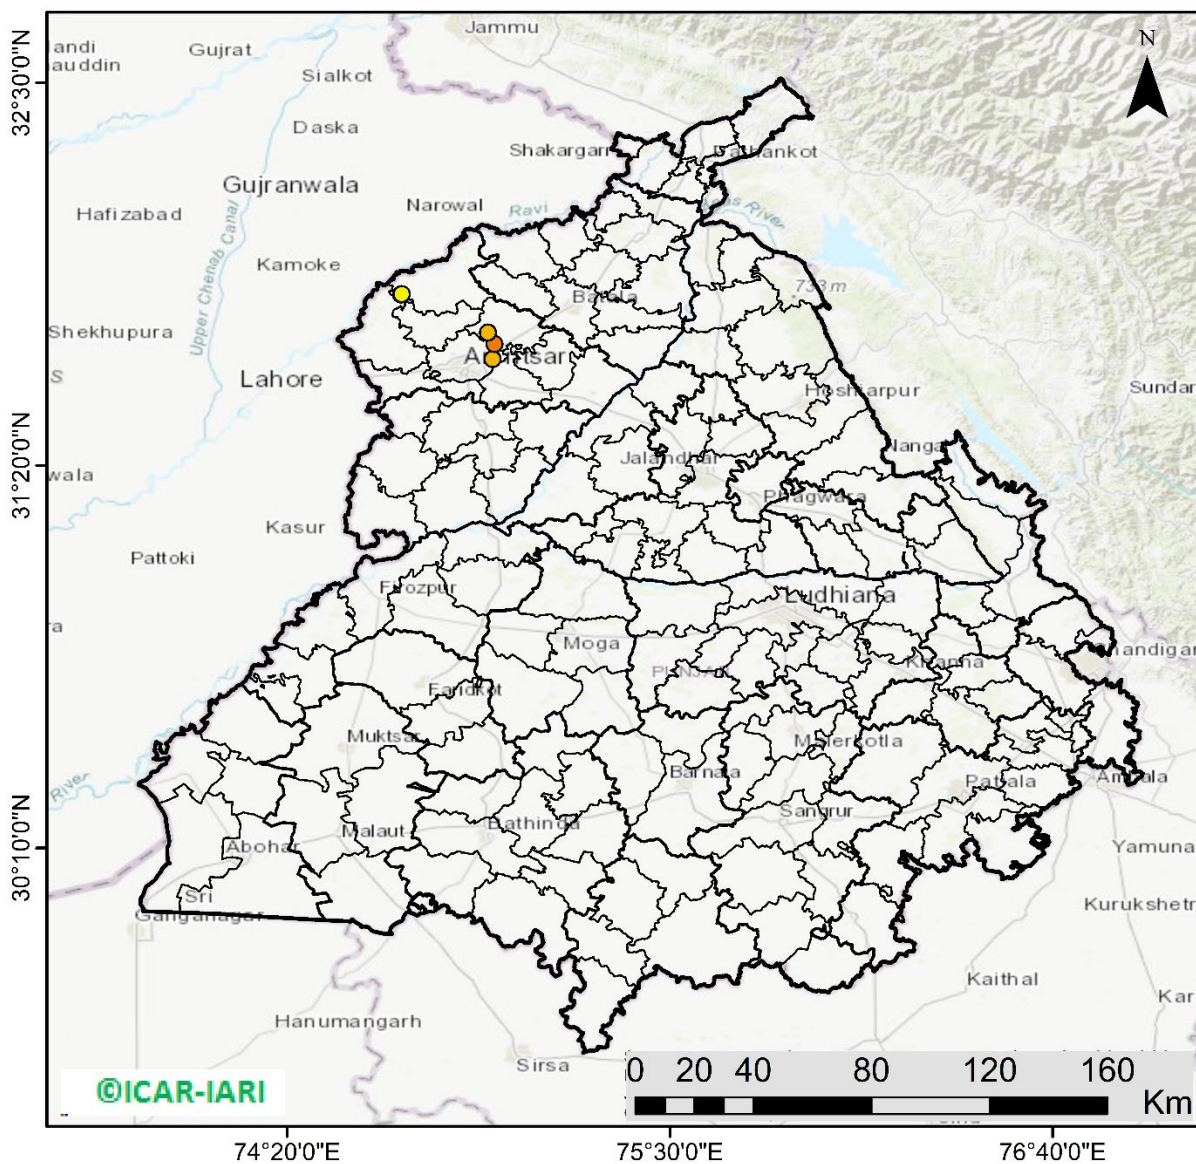

Punjab

RICE RESIDUE BURNING IN PUNJAB

05 burning events detected in Punjab during (17th Sep 2024)

Fire Intensity (W/m²)

- 0 - 5
- 6 - 10
- 11 - 15
- 16 - 20
- >20