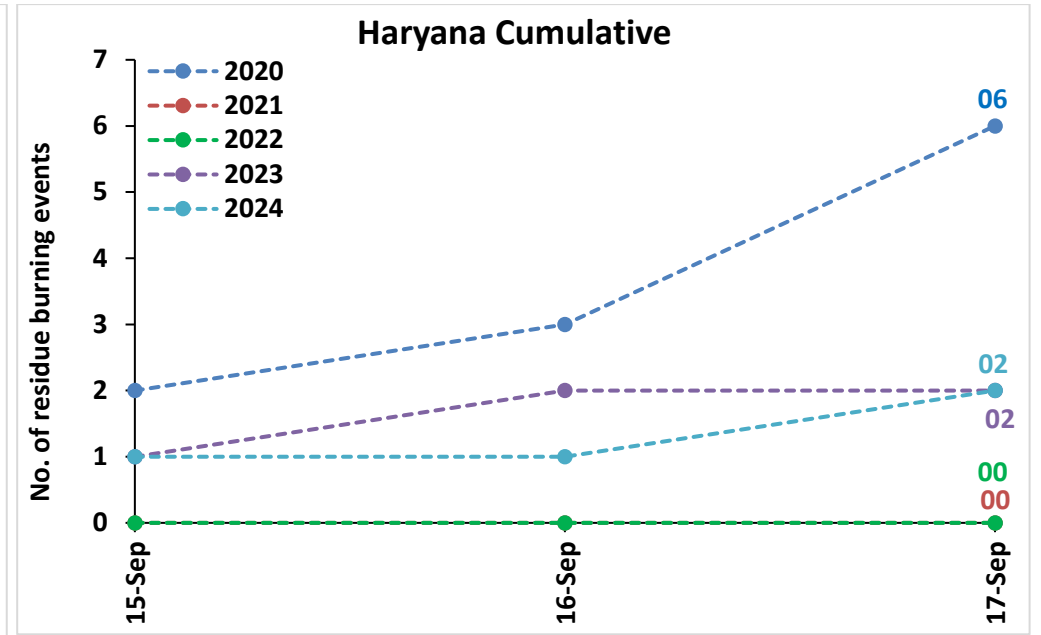

Comparison of residue burning events in current year (2024) with previous years (2020, 2021, 2022 and 2023) for the study States