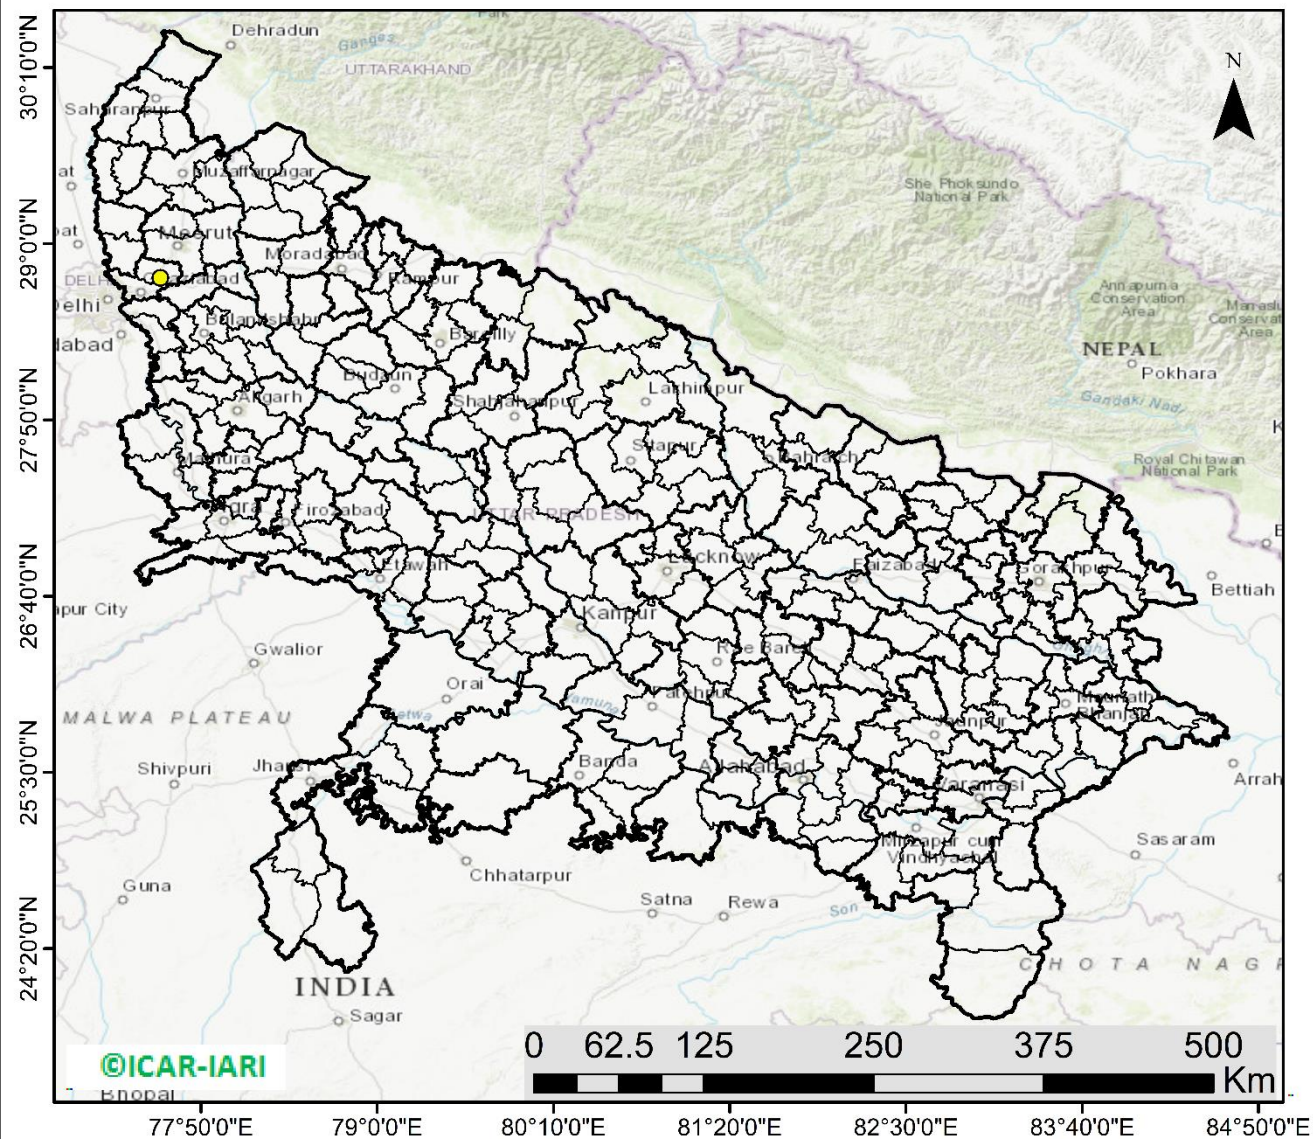

Uttar Pradesh

RICE RESIDUE BURNING IN UTTAR PRADESH

01 burning events
detected in Uttar Pradesh on
(17th Sep 2024)

Fire Intensity (W/m²)

- 0 - 5
- 6 - 10
- 11 - 15
- 16 - 20
- >20

<http://geoportal.icar.gov.in:8080/geoexplorer/composer/>