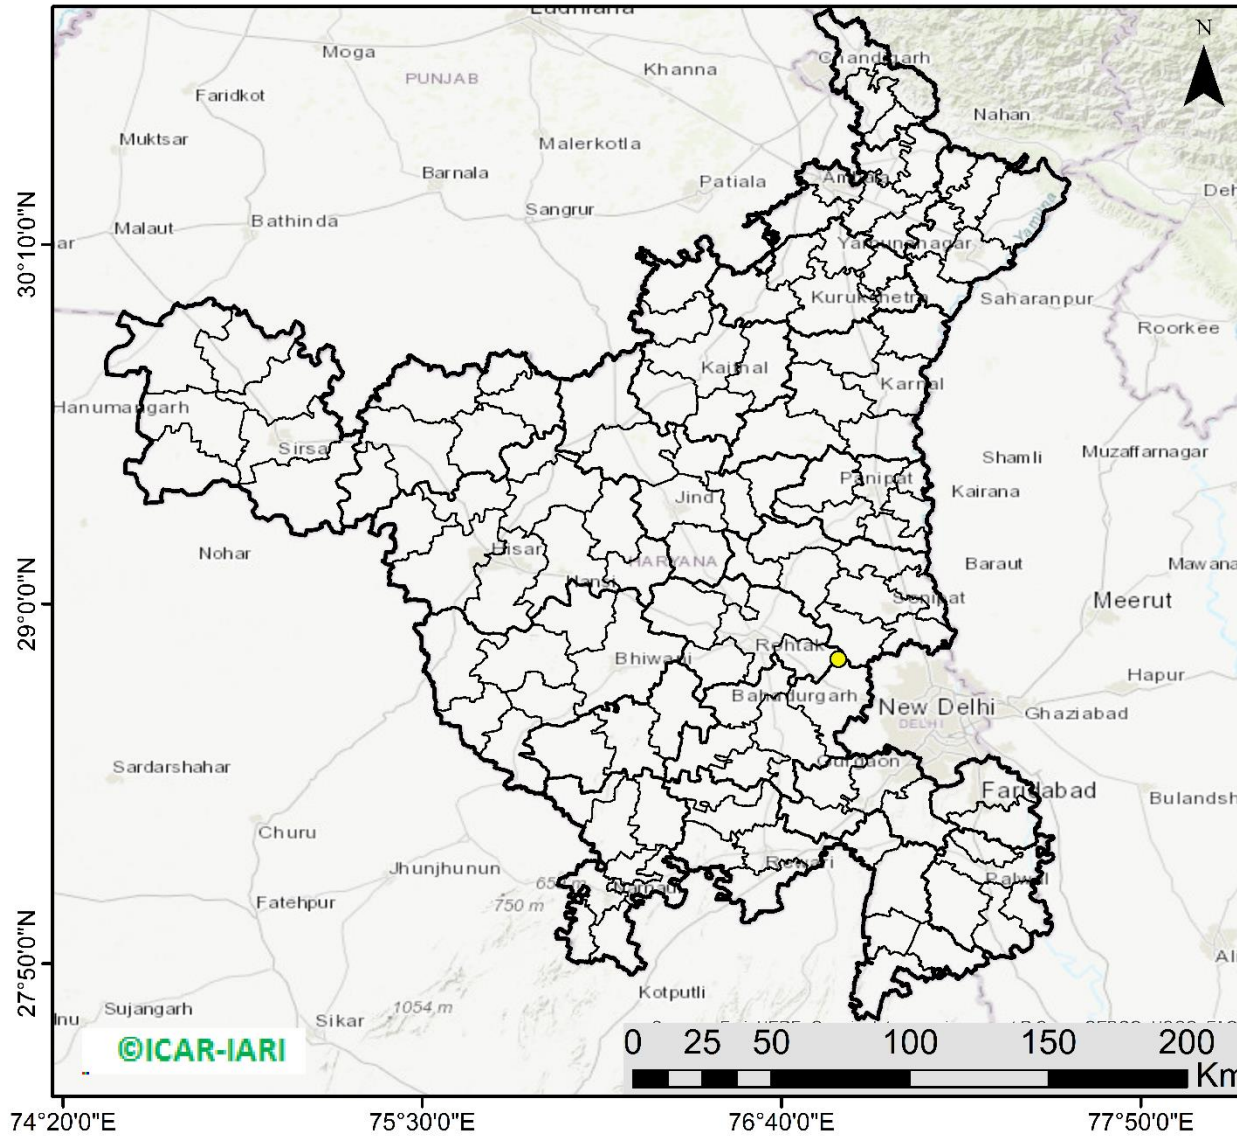

Haryana

RICE RESIDUE BURNING IN HARYANA

01 burning events detected in Haryana on (17th Sep 2024)

Fire Intensity (W/m²)

- 0 - 5
- 6 - 10
- 11 - 15
- 16 - 20
- >20

<http://geoportal.icar.gov.in:8080/geoexplorer/composer/>