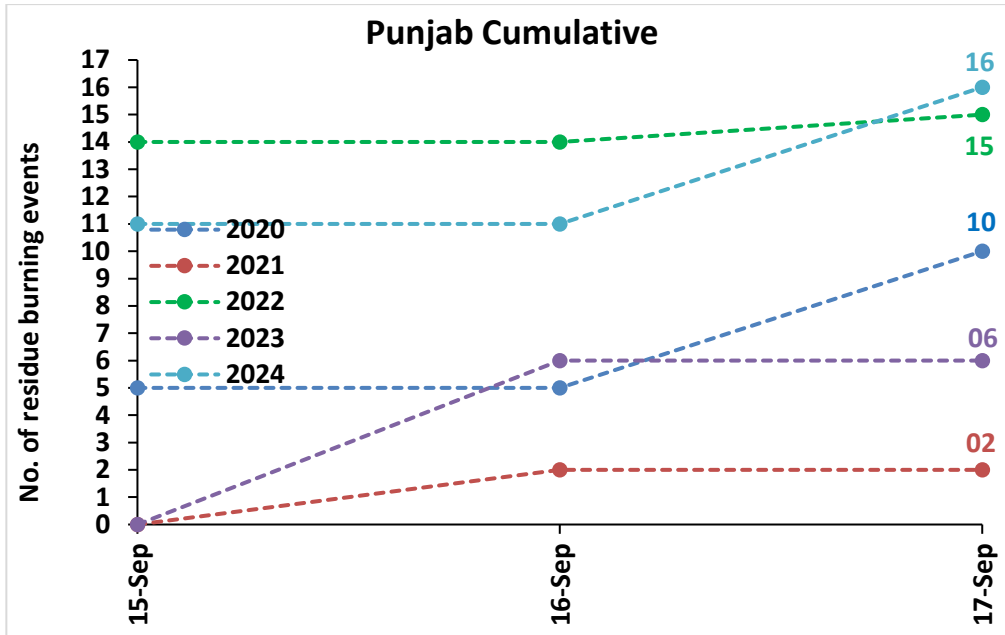

Comparison of residue burning events in current year (2024) with previous years (2020, 2021, 2022 and 2023) for the study States