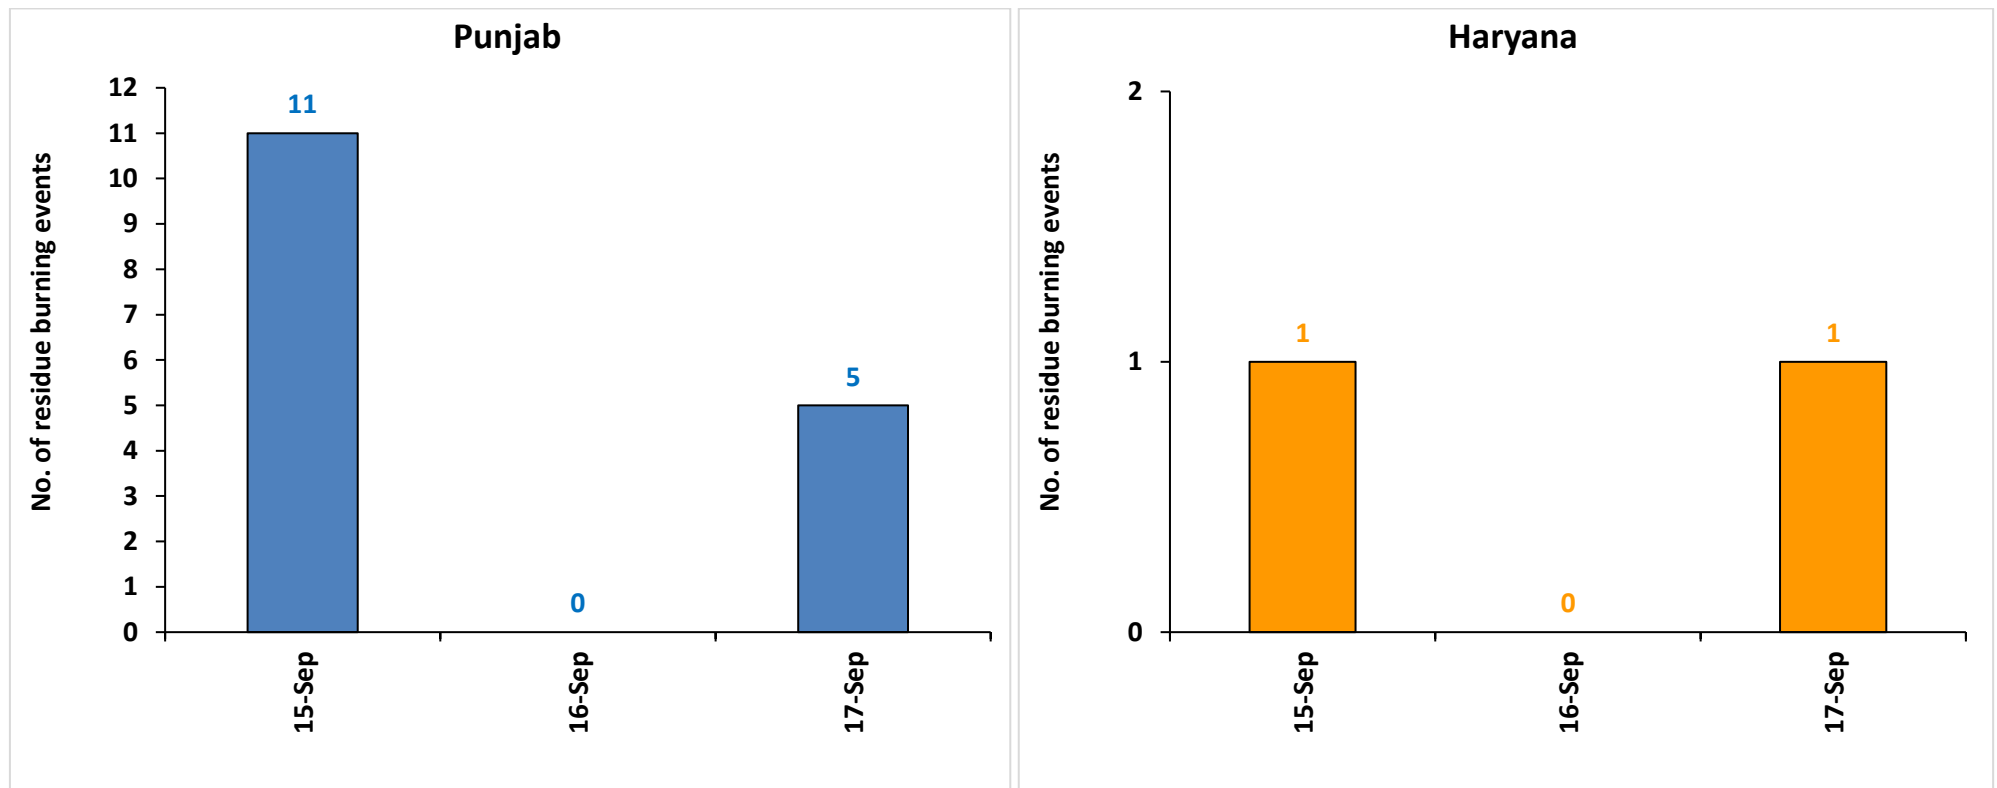

Highlights for 17-Sep-2024

- The active fire events due to rice residue burning were monitored using satellite remote sensing, following the "Standard Protocol for Estimation of Crop Residue Burning Fire Events using Satellite Data".
- Satellites detected **08** residue burning events in the six study States on **17-Sep-2024**.
- The state wise events detected on **17-Sep-2024** were **05** in Punjab, **01** in Haryana, **01** in UP, **00** in Delhi, **00** in Rajasthan and **01** in MP.
- Detection of residue burning events was hampered by the presence of clouds over Uttar Pradesh and Madhya Pradesh states.

Temporal distribution of rice residue burning events for the study States in 2024