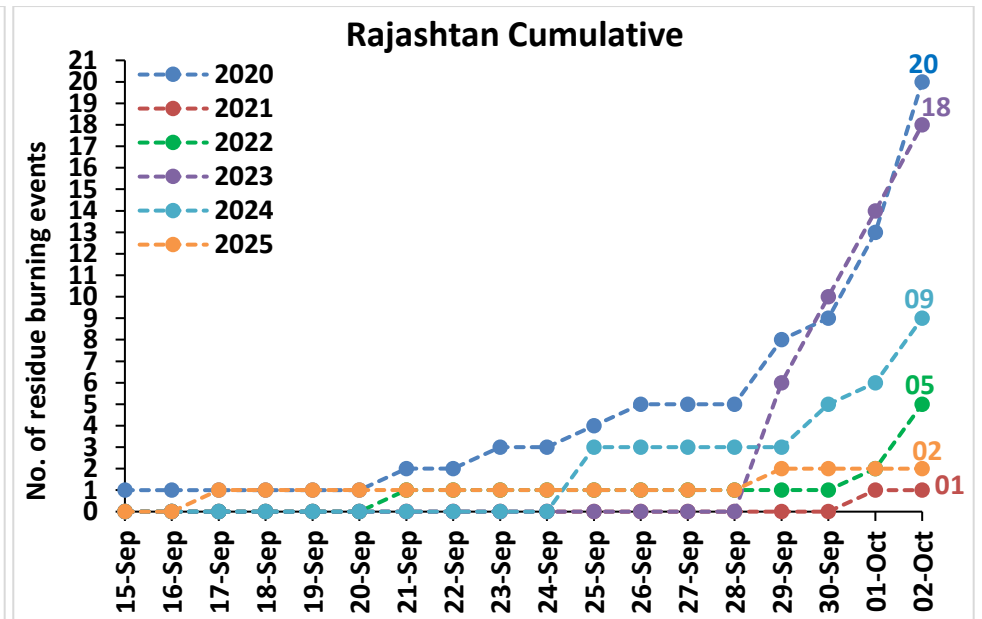

Division of Agricultural Physics, ICAR – Indian Agricultural Research Institute, New Delhi – 110012

<https://creams.iari.res.in>

Highlights for 02-Oct-2025

- The active fire events due to rice residue burning were monitored using satellite remote sensing, following the "Standard Protocol for Estimation of Crop Residue Burning Fire Events using Satellite Data".
- Satellites detected **00** residue burning events in the six study States on **02-Oct-2025**.
- The state wise events detected on **02-Oct-2025** were **00** in Punjab, **00** in Haryana, **00** in UP, **00** in Delhi, **00** in Rajasthan and **00** in MP.
- Detection of residue burning events was hampered by the presence of clouds over Punjab, Haryana Uttar Pradesh, Rajasthan and Madhya Pradesh states.

Temporal distribution of rice residue burning events for the study States in 2025

Uttar Pradesh

Rajasthan

Madhya Pradesh

Comparison of residue burning fire power in current year (2025) with previous years (2020,2021,2022, 2023 and 2024) for the study

States

District-wise cumulative number of residues burning events detected in 2020, 2021, 2022, 2023, 2024 and 2025
(Period: 15 September -02 October)

(a) Punjab

District	15 Sep- 02 Oct					
	2020	2021	2022	2023	2024	2025
Amritsar	891	157	230	333	83	55
Barnala	2	0	0	1	0	3
Bathinda	0	0	0	0	0	1
Faridkot	3	9	0	2	0	1
Fatehgarh Sahib	12	0	1	4	1	0
Fazilka	0	1	0	0	1	0
Firozpur	12	3	3	5	11	1
Gurdaspur	44	4	3	5	9	0
Hoshiarpur	3	0	0	1	0	2
Jalandhar	11	1	2	6	8	1
Kapurthala	11	2	2	19	16	3
Ludhiana	30	7	0	4	2	0
Malerkotla	0	0	0	0	1	4
Mansa	1	0	0	1	0	0
Moga	7	0	0	0	0	0
Muktsar	1	0	1	0	0	0
Pathankot	0	0	0	0	0	0
Patiala	46	10	4	14	2	10
Rupnagar	1	0	0	0	1	0
Sangrur	14	3	0	3	6	2
SAS NAGAR (Mohali)	7	0	1	14	5	1
SBS Nagar	2	0	1	1	1	0
Tarn Taran	233	31	27	43	24	11
Total	1331	228	275	456	171	95