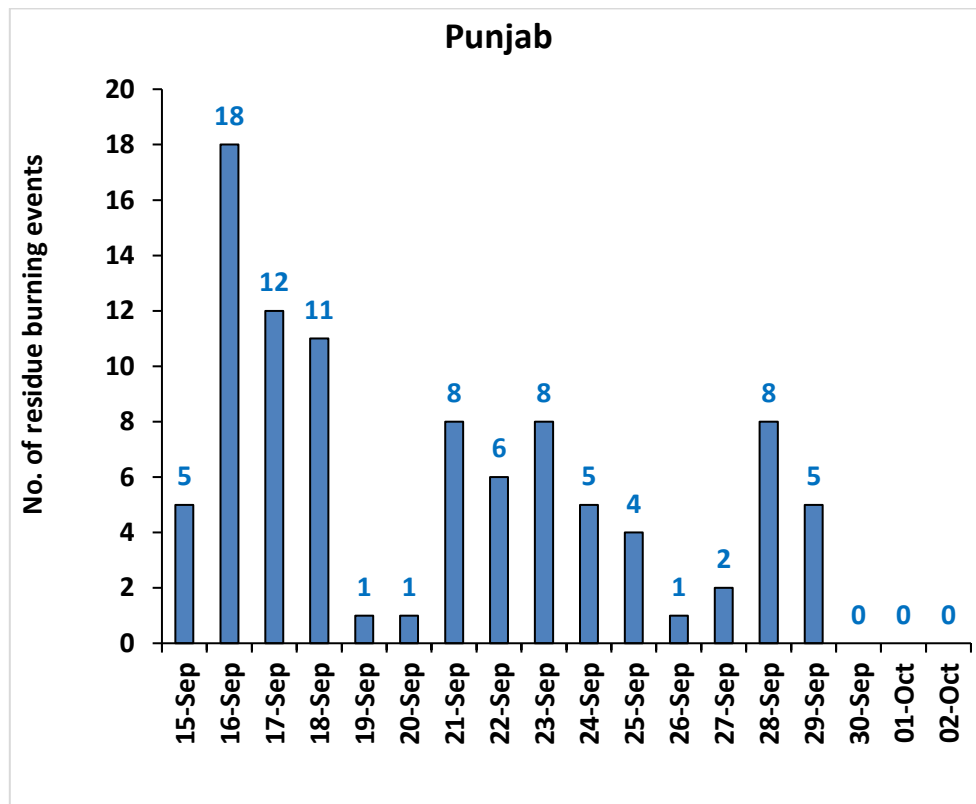

Division of Agricultural Physics, ICAR – Indian Agricultural Research Institute, New Delhi – 110012

<https://creams.iari.res.in>

Highlights for 02-Oct-2025

- The active fire events due to rice residue burning were monitored using satellite remote sensing, following the "Standard Protocol for Estimation of Crop Residue Burning Fire Events using Satellite Data".
- Satellites detected **00** residue burning events in the six study States on **02-Oct-2025**.
- The state wise events detected on **02-Oct-2025** were **00** in Punjab, **00** in Haryana, **00** in UP, **00** in Delhi, **00** in Rajasthan and **00** in MP.
- Detection of residue burning events was hampered by the presence of clouds over Punjab, Haryana Uttar Pradesh, Rajasthan and Madhya Pradesh states.

Temporal distribution of rice residue burning events for the study States in 2025

Uttar Pradesh

Rajasthan

Madhya Pradesh

Comparison of residue burning fire power in current year (2025) with previous years (2020,2021,2022, 2023 and 2024) for the study

States

District-wise cumulative number of residues burning events detected in 2020, 2021, 2022, 2023, 2024 and 2025
(Period: 15 September -02 October)

(a) Punjab

District	15 Sep- 02 Oct					
	2020	2021	2022	2023	2024	2025
Amritsar	891	157	230	333	83	55
Barnala	2	0	0	1	0	3
Bathinda	0	0	0	0	0	1
Faridkot	3	9	0	2	0	1
Fatehgarh Sahib	12	0	1	4	1	0
Fazilka	0	1	0	0	1	0
Firozpur	12	3	3	5	11	1
Gurdaspur	44	4	3	5	9	0
Hoshiarpur	3	0	0	1	0	2
Jalandhar	11	1	2	6	8	1
Kapurthala	11	2	2	19	16	3
Ludhiana	30	7	0	4	2	0
Malerkotla	0	0	0	0	1	4
Mansa	1	0	0	1	0	0
Moga	7	0	0	0	0	0
Muktsar	1	0	1	0	0	0
Pathankot	0	0	0	0	0	0
Patiala	46	10	4	14	2	10
Rupnagar	1	0	0	0	1	0
Sangrur	14	3	0	3	6	2
SAS NAGAR (Mohali)	7	0	1	14	5	1
SBS Nagar	2	0	1	1	1	0
Tarn Taran	233	31	27	43	24	11
Total	1331	228	275	456	171	95