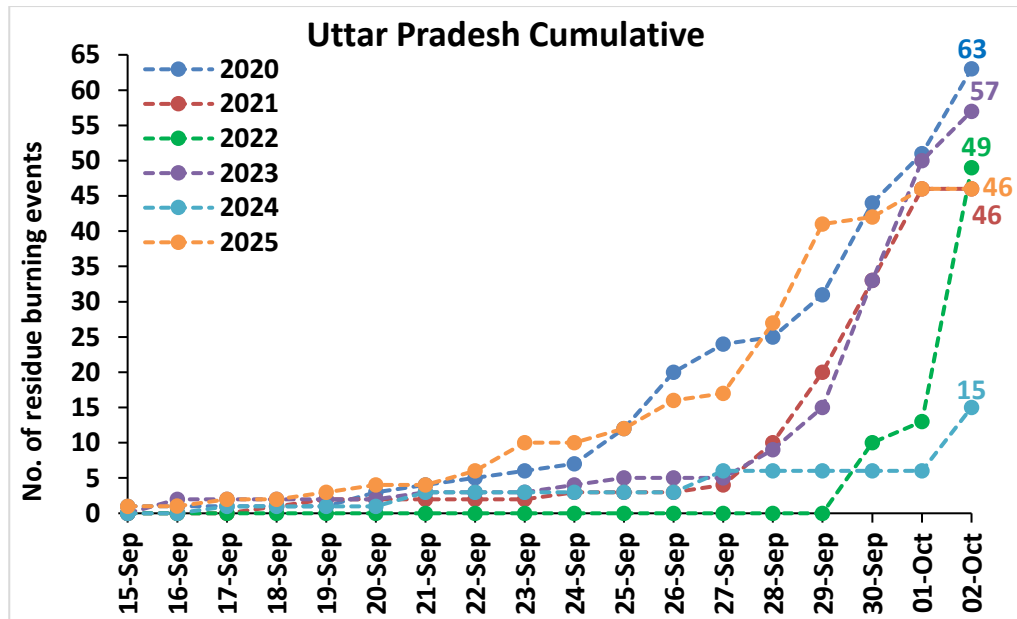

Division of Agricultural Physics, ICAR – Indian Agricultural Research Institute, New Delhi – 110012

<https://creams.iari.res.in>

Highlights for 02-Oct-2025

- The active fire events due to rice residue burning were monitored using satellite remote sensing, following the "Standard Protocol for Estimation of Crop Residue Burning Fire Events using Satellite Data".
- Satellites detected **00** residue burning events in the six study States on **02-Oct-2025**.
- The state wise events detected on **02-Oct-2025** were **00** in Punjab, **00** in Haryana, **00** in UP, **00** in Delhi, **00** in Rajasthan and **00** in MP.
- Detection of residue burning events was hampered by the presence of clouds over Punjab, Haryana Uttar Pradesh, Rajasthan and Madhya Pradesh states.

Temporal distribution of rice residue burning events for the study States in 2025

Uttar Pradesh

Rajasthan

Madhya Pradesh

Comparison of residue burning fire power in current year (2025) with previous years (2020,2021,2022, 2023 and 2024) for the study

States

District-wise cumulative number of residues burning events detected in 2020, 2021, 2022, 2023, 2024 and 2025
(Period: 15 September -02 October)

(a) Punjab

District	15 Sep- 02 Oct					
	2020	2021	2022	2023	2024	2025
Amritsar	891	157	230	333	83	55
Barnala	2	0	0	1	0	3
Bathinda	0	0	0	0	0	1
Faridkot	3	9	0	2	0	1
Fatehgarh Sahib	12	0	1	4	1	0
Fazilka	0	1	0	0	1	0
Firozpur	12	3	3	5	11	1
Gurdaspur	44	4	3	5	9	0
Hoshiarpur	3	0	0	1	0	2
Jalandhar	11	1	2	6	8	1
Kapurthala	11	2	2	19	16	3
Ludhiana	30	7	0	4	2	0
Malerkotla	0	0	0	0	1	4
Mansa	1	0	0	1	0	0
Moga	7	0	0	0	0	0
Muktsar	1	0	1	0	0	0
Pathankot	0	0	0	0	0	0
Patiala	46	10	4	14	2	10
Rupnagar	1	0	0	0	1	0
Sangrur	14	3	0	3	6	2
SAS NAGAR (Mohali)	7	0	1	14	5	1
SBS Nagar	2	0	1	1	1	0
Tarn Taran	233	31	27	43	24	11
Total	1331	228	275	456	171	95