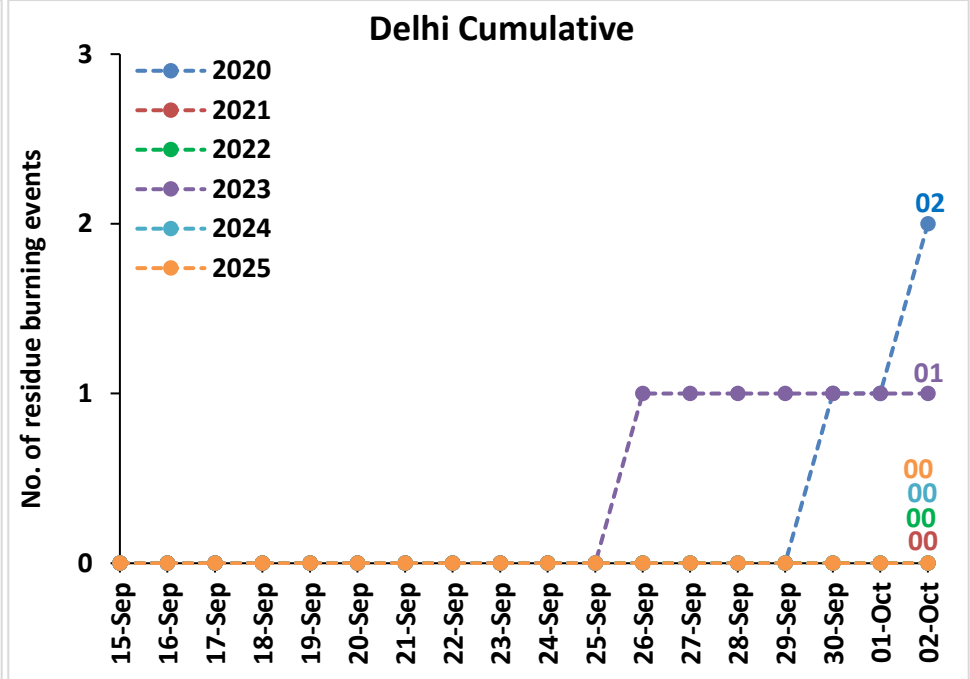

Division of Agricultural Physics, ICAR – Indian Agricultural Research Institute, New Delhi – 110012

<https://creams.iari.res.in>

Highlights for 02-Oct-2025

- The active fire events due to rice residue burning were monitored using satellite remote sensing, following the "Standard Protocol for Estimation of Crop Residue Burning Fire Events using Satellite Data".
- Satellites detected **00** residue burning events in the six study States on **02-Oct-2025**.
- The state wise events detected on **02-Oct-2025** were **00** in Punjab, **00** in Haryana, **00** in UP, **00** in Delhi, **00** in Rajasthan and **00** in MP.
- Detection of residue burning events was hampered by the presence of clouds over Punjab, Haryana Uttar Pradesh, Rajasthan and Madhya Pradesh states.

Temporal distribution of rice residue burning events for the study States in 2025

Uttar Pradesh

Rajasthan

Madhya Pradesh

Comparison of residue burning fire power in current year (2025) with previous years (2020,2021,2022, 2023 and 2024) for the study

States

District-wise cumulative number of residues burning events detected in 2020, 2021, 2022, 2023, 2024 and 2025
(Period: 15 September -02 October)

(a) Punjab

District	15 Sep- 02 Oct					
	2020	2021	2022	2023	2024	2025
Amritsar	891	157	230	333	83	55
Barnala	2	0	0	1	0	3
Bathinda	0	0	0	0	0	1
Faridkot	3	9	0	2	0	1
Fatehgarh Sahib	12	0	1	4	1	0
Fazilka	0	1	0	0	1	0
Firozpur	12	3	3	5	11	1
Gurdaspur	44	4	3	5	9	0
Hoshiarpur	3	0	0	1	0	2
Jalandhar	11	1	2	6	8	1
Kapurthala	11	2	2	19	16	3
Ludhiana	30	7	0	4	2	0
Malerkotla	0	0	0	0	1	4
Mansa	1	0	0	1	0	0
Moga	7	0	0	0	0	0
Muktsar	1	0	1	0	0	0
Pathankot	0	0	0	0	0	0
Patiala	46	10	4	14	2	10
Rupnagar	1	0	0	0	1	0
Sangrur	14	3	0	3	6	2
SAS NAGAR (Mohali)	7	0	1	14	5	1
SBS Nagar	2	0	1	1	1	0
Tarn Taran	233	31	27	43	24	11
Total	1331	228	275	456	171	95