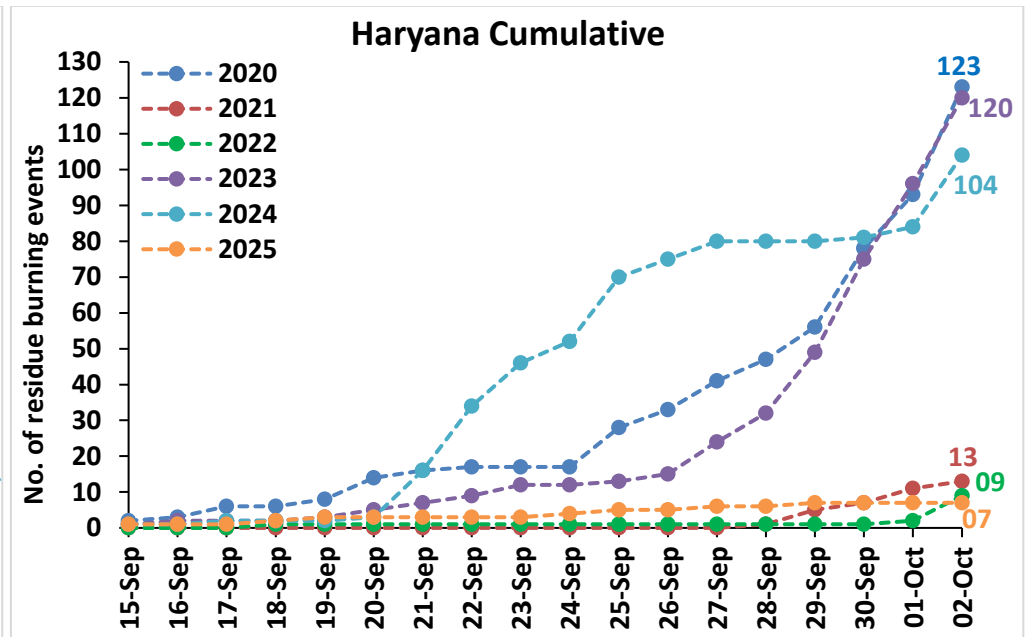

Division of Agricultural Physics, ICAR – Indian Agricultural Research Institute, New Delhi – 110012

<https://creams.iari.res.in>

Highlights for 02-Oct-2025

- The active fire events due to rice residue burning were monitored using satellite remote sensing, following the "Standard Protocol for Estimation of Crop Residue Burning Fire Events using Satellite Data".
- Satellites detected **00** residue burning events in the six study States on **02-Oct-2025**.
- The state wise events detected on **02-Oct-2025** were **00** in Punjab, **00** in Haryana, **00** in UP, **00** in Delhi, **00** in Rajasthan and **00** in MP.
- Detection of residue burning events was hampered by the presence of clouds over Punjab, Haryana Uttar Pradesh, Rajasthan and Madhya Pradesh states.

Temporal distribution of rice residue burning events for the study States in 2025

Uttar Pradesh

Rajasthan

Madhya Pradesh

Comparison of residue burning fire power in current year (2025) with previous years (2020,2021,2022, 2023 and 2024) for the study

States

District-wise cumulative number of residues burning events detected in 2020, 2021, 2022, 2023, 2024 and 2025
(Period: 15 September -02 October)

(a) Punjab

District	15 Sep- 02 Oct					
	2020	2021	2022	2023	2024	2025
Amritsar	891	157	230	333	83	55
Barnala	2	0	0	1	0	3
Bathinda	0	0	0	0	0	1
Faridkot	3	9	0	2	0	1
Fatehgarh Sahib	12	0	1	4	1	0
Fazilka	0	1	0	0	1	0
Firozpur	12	3	3	5	11	1
Gurdaspur	44	4	3	5	9	0
Hoshiarpur	3	0	0	1	0	2
Jalandhar	11	1	2	6	8	1
Kapurthala	11	2	2	19	16	3
Ludhiana	30	7	0	4	2	0
Malerkotla	0	0	0	0	1	4
Mansa	1	0	0	1	0	0
Moga	7	0	0	0	0	0
Muktsar	1	0	1	0	0	0
Pathankot	0	0	0	0	0	0
Patiala	46	10	4	14	2	10
Rupnagar	1	0	0	0	1	0
Sangrur	14	3	0	3	6	2
SAS NAGAR (Mohali)	7	0	1	14	5	1
SBS Nagar	2	0	1	1	1	0
Tarn Taran	233	31	27	43	24	11
Total	1331	228	275	456	171	95