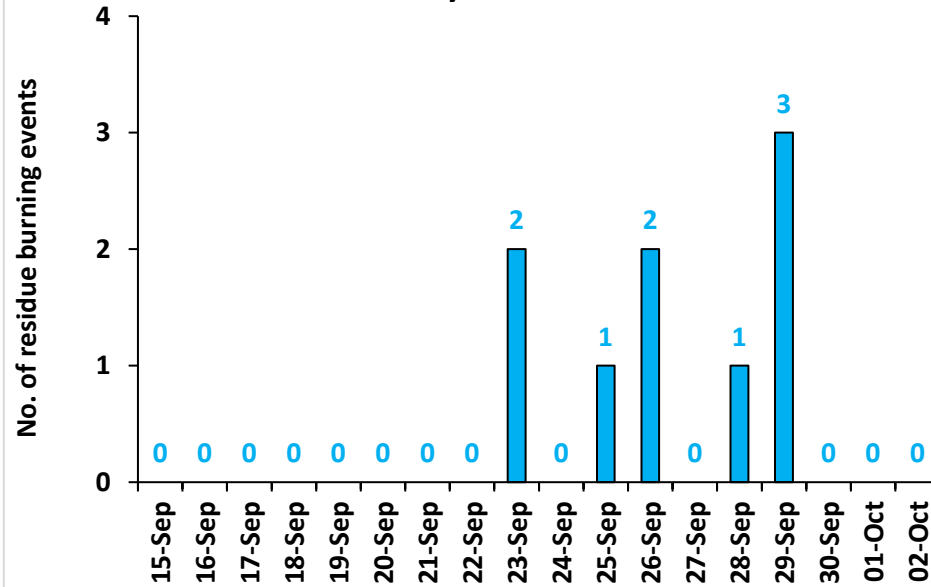

Division of Agricultural Physics, ICAR – Indian Agricultural Research Institute, New Delhi – 110012

<https://creams.iari.res.in>

Highlights for 02-Oct-2025

- The active fire events due to rice residue burning were monitored using satellite remote sensing, following the "Standard Protocol for Estimation of Crop Residue Burning Fire Events using Satellite Data".
- Satellites detected **00** residue burning events in the six study States on **02-Oct-2025**.
- The state wise events detected on **02-Oct-2025** were **00** in Punjab, **00** in Haryana, **00** in UP, **00** in Delhi, **00** in Rajasthan and **00** in MP.
- Detection of residue burning events was hampered by the presence of clouds over Punjab, Haryana Uttar Pradesh, Rajasthan and Madhya Pradesh states.

Temporal distribution of rice residue burning events for the study States in 2025

Uttar Pradesh

Rajasthan

Madhya Pradesh

Comparison of residue burning fire power in current year (2025) with previous years (2020,2021,2022, 2023 and 2024) for the study

States

District-wise cumulative number of residues burning events detected in 2020, 2021, 2022, 2023, 2024 and 2025
(Period: 15 September -02 October)

(a) Punjab

District	15 Sep- 02 Oct					
	2020	2021	2022	2023	2024	2025
Amritsar	891	157	230	333	83	55
Barnala	2	0	0	1	0	3
Bathinda	0	0	0	0	0	1
Faridkot	3	9	0	2	0	1
Fatehgarh Sahib	12	0	1	4	1	0
Fazilka	0	1	0	0	1	0
Firozpur	12	3	3	5	11	1
Gurdaspur	44	4	3	5	9	0
Hoshiarpur	3	0	0	1	0	2
Jalandhar	11	1	2	6	8	1
Kapurthala	11	2	2	19	16	3
Ludhiana	30	7	0	4	2	0
Malerkotla	0	0	0	0	1	4
Mansa	1	0	0	1	0	0
Moga	7	0	0	0	0	0
Muktsar	1	0	1	0	0	0
Pathankot	0	0	0	0	0	0
Patiala	46	10	4	14	2	10
Rupnagar	1	0	0	0	1	0
Sangrur	14	3	0	3	6	2
SAS NAGAR (Mohali)	7	0	1	14	5	1
SBS Nagar	2	0	1	1	1	0
Tarn Taran	233	31	27	43	24	11
Total	1331	228	275	456	171	95