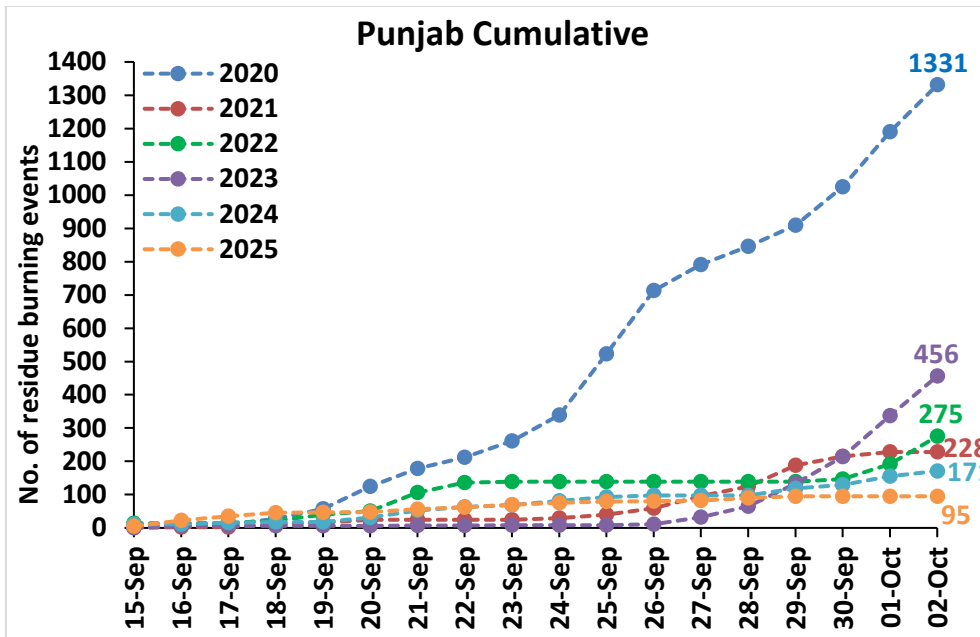

Division of Agricultural Physics, ICAR – Indian Agricultural Research Institute, New Delhi – 110012

<https://creams.iari.res.in>

Highlights for 02-Oct-2025

- The active fire events due to rice residue burning were monitored using satellite remote sensing, following the "Standard Protocol for Estimation of Crop Residue Burning Fire Events using Satellite Data".
- Satellites detected **00** residue burning events in the six study States on **02-Oct-2025**.
- The state wise events detected on **02-Oct-2025** were **00** in Punjab, **00** in Haryana, **00** in UP, **00** in Delhi, **00** in Rajasthan and **00** in MP.
- Detection of residue burning events was hampered by the presence of clouds over Punjab, Haryana Uttar Pradesh, Rajasthan and Madhya Pradesh states.

Temporal distribution of rice residue burning events for the study States in 2025

Uttar Pradesh

Rajasthan

Madhya Pradesh

Comparison of residue burning fire power in current year (2025) with previous years (2020,2021,2022, 2023 and 2024) for the study

States

District-wise cumulative number of residues burning events detected in 2020, 2021, 2022, 2023, 2024 and 2025
(Period: 15 September -02 October)

(a) Punjab

District	15 Sep- 02 Oct					
	2020	2021	2022	2023	2024	2025
Amritsar	891	157	230	333	83	55
Barnala	2	0	0	1	0	3
Bathinda	0	0	0	0	0	1
Faridkot	3	9	0	2	0	1
Fatehgarh Sahib	12	0	1	4	1	0
Fazilka	0	1	0	0	1	0
Firozpur	12	3	3	5	11	1
Gurdaspur	44	4	3	5	9	0
Hoshiarpur	3	0	0	1	0	2
Jalandhar	11	1	2	6	8	1
Kapurthala	11	2	2	19	16	3
Ludhiana	30	7	0	4	2	0
Malerkotla	0	0	0	0	1	4
Mansa	1	0	0	1	0	0
Moga	7	0	0	0	0	0
Muktsar	1	0	1	0	0	0
Pathankot	0	0	0	0	0	0
Patiala	46	10	4	14	2	10
Rupnagar	1	0	0	0	1	0
Sangrur	14	3	0	3	6	2
SAS NAGAR (Mohali)	7	0	1	14	5	1
SBS Nagar	2	0	1	1	1	0
Tarn Taran	233	31	27	43	24	11
Total	1331	228	275	456	171	95