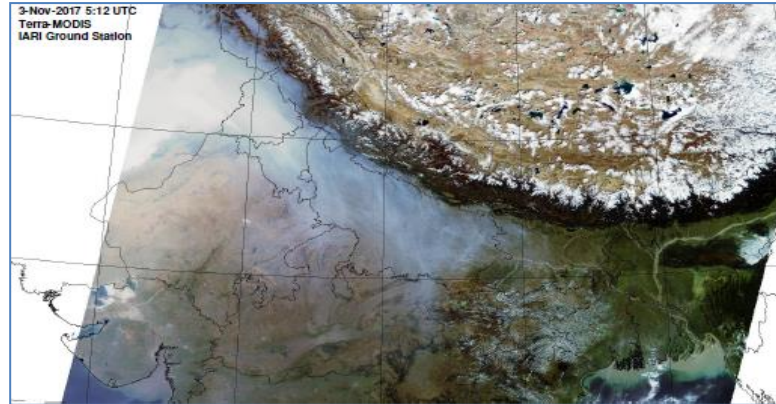

MONITORING PADDY RESIDUE BURNING IN INDIA USING SATELLITE REMOTE SENSING DURING 2025

**Bulletin
No. 18**

**Events Date:
02-Oct-2025**

**Issued on:
02-Oct-2025**

**Consortium for Research on Agroecosystem Monitoring and Modeling from Space (CREAMS)
Laboratory,**

Division of Agricultural Physics, ICAR – Indian Agricultural Research Institute, New Delhi – 110012

<https://creams.iari.res.in>