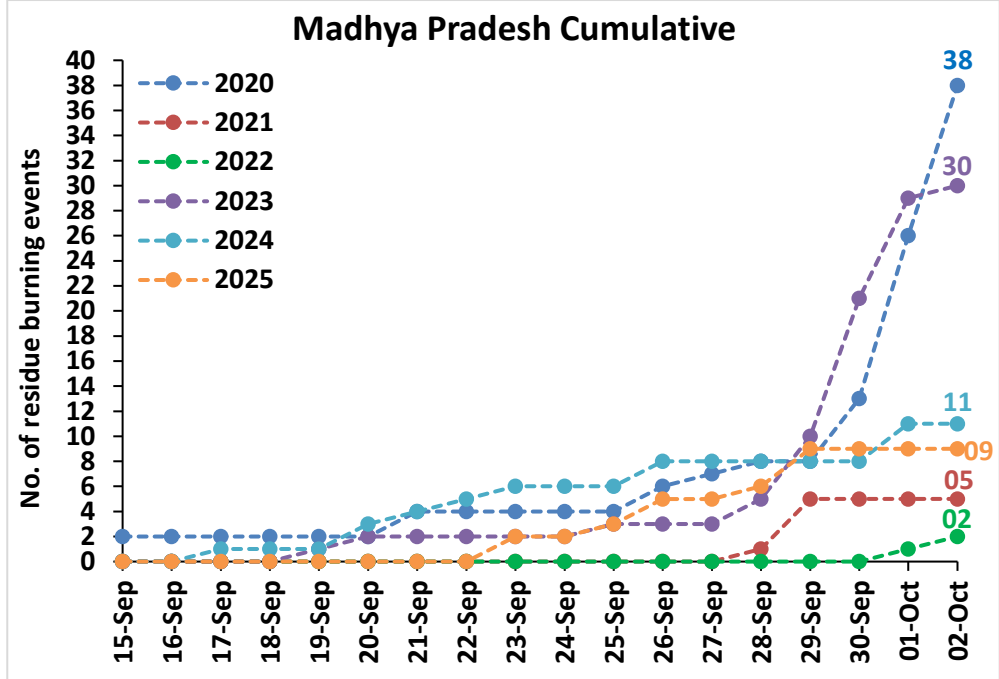

Division of Agricultural Physics, ICAR – Indian Agricultural Research Institute, New Delhi – 110012

<https://creams.iari.res.in>

Highlights for 02-Oct-2025

- The active fire events due to rice residue burning were monitored using satellite remote sensing, following the "Standard Protocol for Estimation of Crop Residue Burning Fire Events using Satellite Data".
- Satellites detected **00** residue burning events in the six study States on **02-Oct-2025**.
- The state wise events detected on **02-Oct-2025** were **00** in Punjab, **00** in Haryana, **00** in UP, **00** in Delhi, **00** in Rajasthan and **00** in MP.
- Detection of residue burning events was hampered by the presence of clouds over Punjab, Haryana Uttar Pradesh, Rajasthan and Madhya Pradesh states.

Temporal distribution of rice residue burning events for the study States in 2025

Uttar Pradesh

Rajasthan

Madhya Pradesh

Comparison of residue burning fire power in current year (2025) with previous years (2020,2021,2022, 2023 and 2024) for the study

States

District-wise cumulative number of residues burning events detected in 2020, 2021, 2022, 2023, 2024 and 2025
(Period: 15 September -02 October)

(a) Punjab

District	15 Sep- 02 Oct					
	2020	2021	2022	2023	2024	2025
Amritsar	891	157	230	333	83	55
Barnala	2	0	0	1	0	3
Bathinda	0	0	0	0	0	1
Faridkot	3	9	0	2	0	1
Fatehgarh Sahib	12	0	1	4	1	0
Fazilka	0	1	0	0	1	0
Firozpur	12	3	3	5	11	1
Gurdaspur	44	4	3	5	9	0
Hoshiarpur	3	0	0	1	0	2
Jalandhar	11	1	2	6	8	1
Kapurthala	11	2	2	19	16	3
Ludhiana	30	7	0	4	2	0
Malerkotla	0	0	0	0	1	4
Mansa	1	0	0	1	0	0
Moga	7	0	0	0	0	0
Muktsar	1	0	1	0	0	0
Pathankot	0	0	0	0	0	0
Patiala	46	10	4	14	2	10
Rupnagar	1	0	0	0	1	0
Sangrur	14	3	0	3	6	2
SAS NAGAR (Mohali)	7	0	1	14	5	1
SBS Nagar	2	0	1	1	1	0
Tarn Taran	233	31	27	43	24	11
Total	1331	228	275	456	171	95