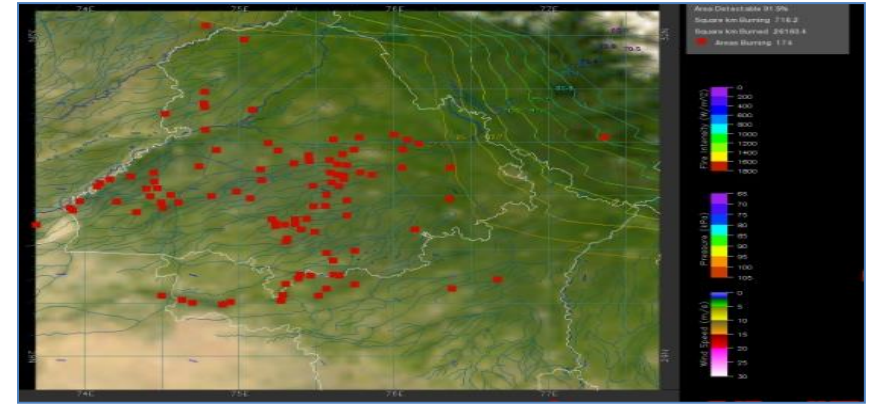

MONITORING PADDY RESIDUE BURNING IN INDIA USING SATELLITE REMOTE SENSING DURING 2025

**Bulletin
No. 18**

**Events Date:
02-Oct-2025**

**Issued on:
02-Oct-2025**

**Consortium for Research on Agroecosystem Monitoring and Modeling from Space (CREAMS)
Laboratory,**

Division of Agricultural Physics, ICAR – Indian Agricultural Research Institute, New Delhi – 110012

<https://creams.iari.res.in>

Highlights for 02-Oct-2025

- The active fire events due to rice residue burning were monitored using satellite remote sensing, following the "Standard Protocol for Estimation of Crop Residue Burning Fire Events using Satellite Data".
- Satellites detected **00** residue burning events in the six study States on **02-Oct-2025**.
- The state wise events detected on **02-Oct-2025** were **00** in Punjab, **00** in Haryana, **00** in UP, **00** in Delhi, **00** in Rajasthan and **00** in MP.
- Detection of residue burning events was hampered by the presence of clouds over Punjab, Haryana Uttar Pradesh, Rajasthan and Madhya Pradesh states.

States

District-wise cumulative number of residues burning events detected in 2020, 2021, 2022, 2023, 2024 and 2025
(Period: 15 September -02 October)

(a) Punjab

District	15 Sep- 02 Oct					
	2020	2021	2022	2023	2024	2025
Amritsar	891	157	230	333	83	55
Barnala	2	0	0	1	0	3
Bathinda	0	0	0	0	0	1
Faridkot	3	9	0	2	0	1
Fatehgarh Sahib	12	0	1	4	1	0
Fazilka	0	1	0	0	1	0
Firozpur	12	3	3	5	11	1
Gurdaspur	44	4	3	5	9	0
Hoshiarpur	3	0	0	1	0	2
Jalandhar	11	1	2	6	8	1
Kapurthala	11	2	2	19	16	3
Ludhiana	30	7	0	4	2	0
Malerkotla	0	0	0	0	1	4
Mansa	1	0	0	1	0	0
Moga	7	0	0	0	0	0
Muktsar	1	0	1	0	0	0
Pathankot	0	0	0	0	0	0
Patiala	46	10	4	14	2	10
Rupnagar	1	0	0	0	1	0
Sangrur	14	3	0	3	6	2
SAS NAGAR (Mohali)	7	0	1	14	5	1
SBS Nagar	2	0	1	1	1	0
Tarn Taran	233	31	27	43	24	11
Total	1331	228	275	456	171	95