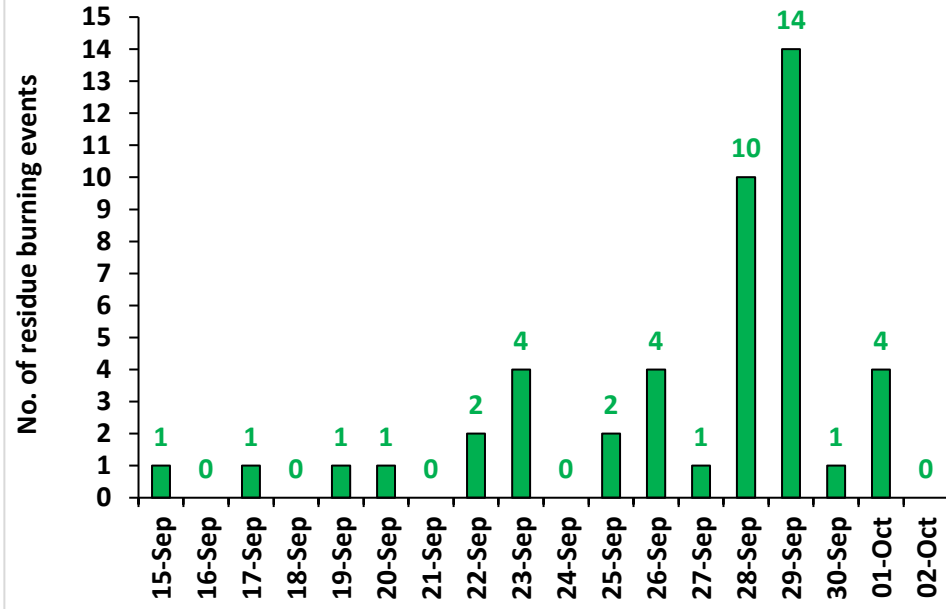

Uttar Pradesh