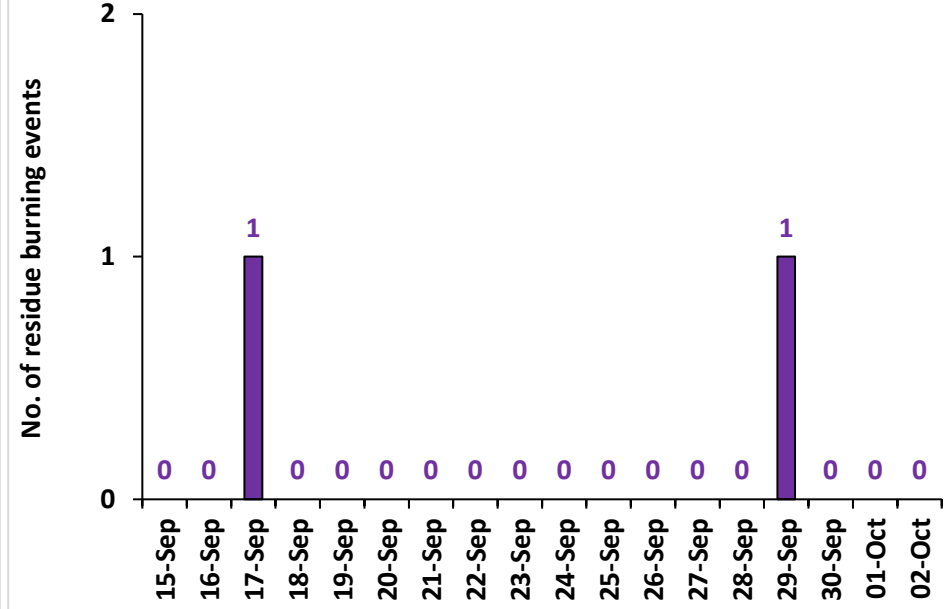

Uttar Pradesh

Rajasthan

Madhya Pradesh