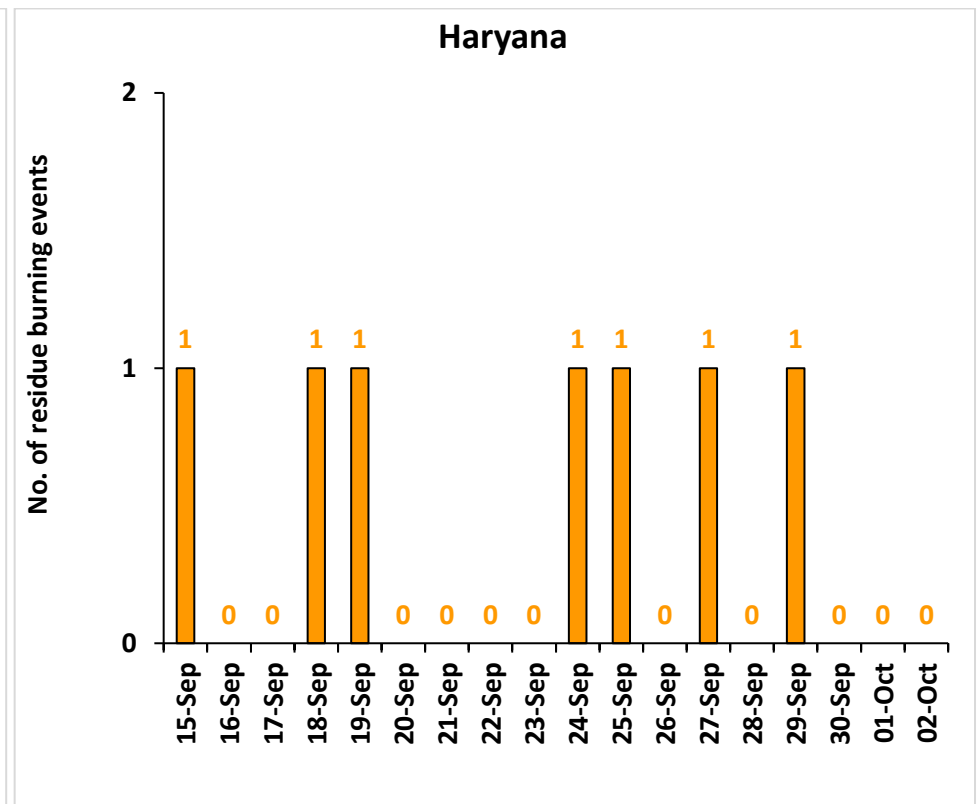

Highlights for 02-Oct-2025

- The active fire events due to rice residue burning were monitored using satellite remote sensing, following the "Standard Protocol for Estimation of Crop Residue Burning Fire Events using Satellite Data".
- Satellites detected **00** residue burning events in the six study States on **02-Oct-2025**.
- The state wise events detected on **02-Oct-2025** were **00** in Punjab, **00** in Haryana, **00** in UP, **00** in Delhi, **00** in Rajasthan and **00** in MP.
- Detection of residue burning events was hampered by the presence of clouds over Punjab, Haryana Uttar Pradesh, Rajasthan and Madhya Pradesh states.

Temporal distribution of rice residue burning events for the study States in 2025