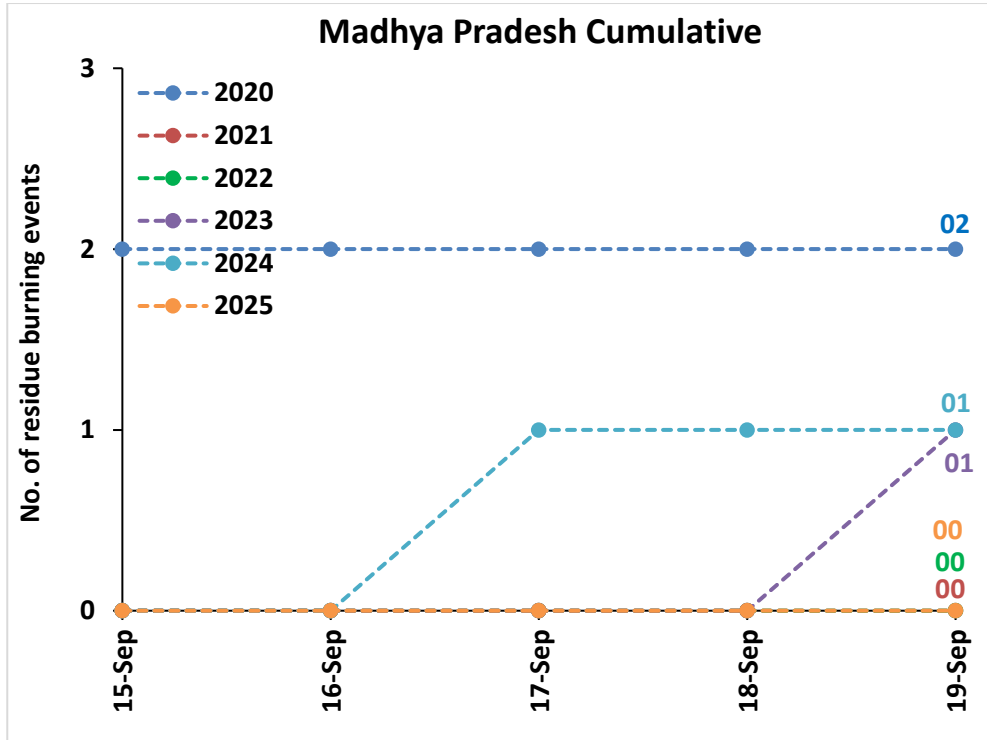

Division of Agricultural Physics, ICAR – Indian Agricultural Research Institute, New Delhi – 110012

<http://creams.iari.res.in>

Highlights for 19-Sep-2025

- The active fire events due to rice residue burning were monitored using satellite remote sensing, following the "Standard Protocol for Estimation of Crop Residue Burning Fire Events using Satellite Data".
- Satellites detected **03** residue burning events in the six study States on **19-Sep-2025**.
- The state wise events detected on **19-Sep-2025** were **01** in Punjab, **01** in Haryana, **01** in UP, **00** in Delhi, **00** in Rajasthan and **00** in MP.
- Detection of residue burning events was hampered by the presence of clouds over Uttar Pradesh and Madhya Pradesh states.

Temporal distribution of rice residue burning events for the study States in 2025

Uttar Pradesh

Rajasthan

Comparison of residue burning fire power in current year (2025) with previous years (2020,2021,2022, 2023 and 2024) for the study

States

Punjab

RICE RESIDUE BURNING IN PUNJAB

01 burning events
detected in Punjab during
(19th Sep 2025)

Fire Intensity (W/m²)

District-wise cumulative number of residues burning events (15Sep-19 Sep-2025)