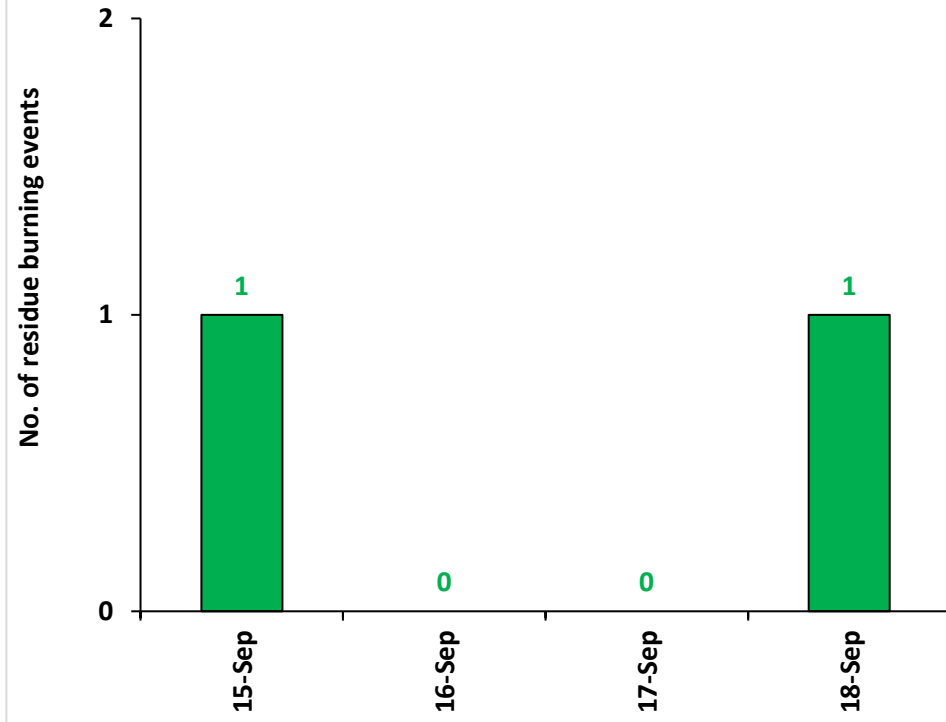

Uttar Pradesh