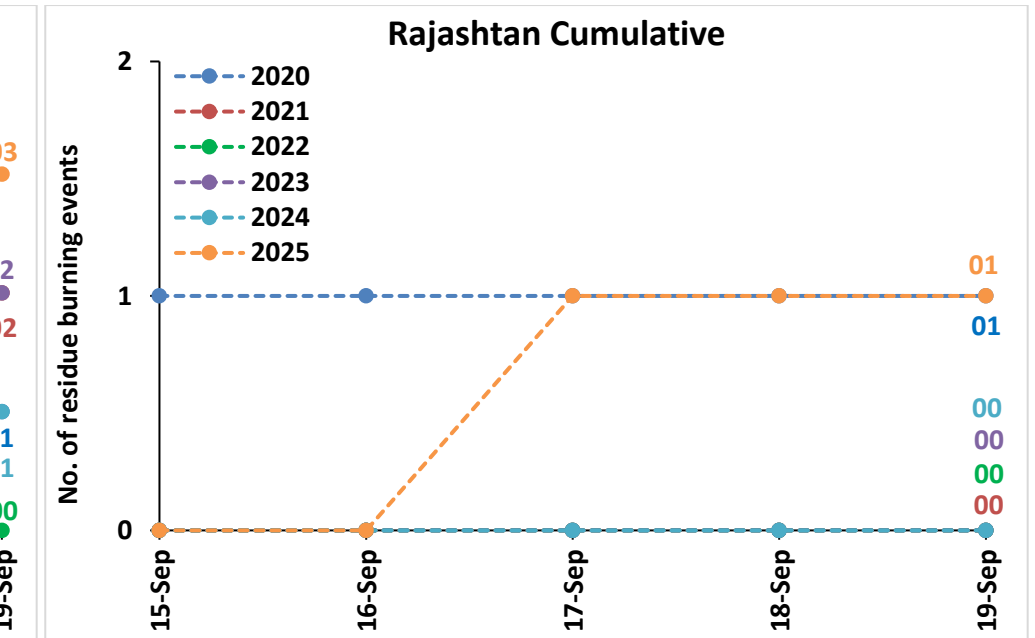

Comparison of residue burning fire power in current year (2025) with previous years (2020,2021,2022, 2023 and 2024) for the study

States