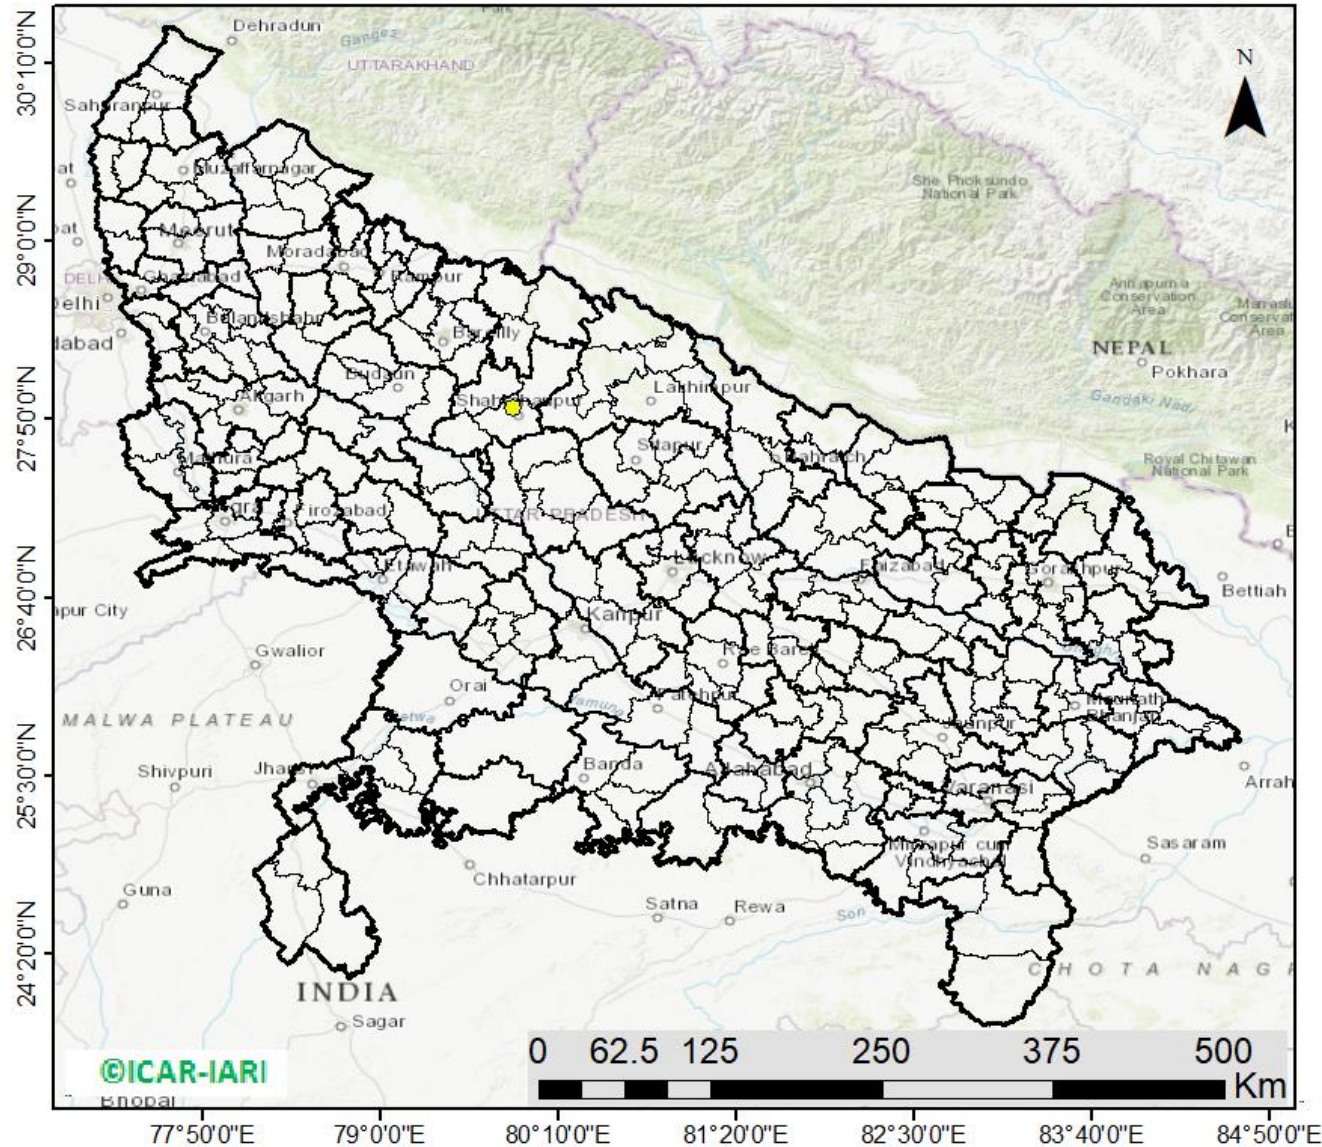

Uttar Pradesh

RICE RESIDUE BURNING IN UTTAR PRADESH

01 burning events detected in Uttar Pradesh on (19th Sep 2025)

Fire Intensity (W/m²)

- 0 - 5
- 6 - 10
- 11 - 15
- 16 - 20
- >20