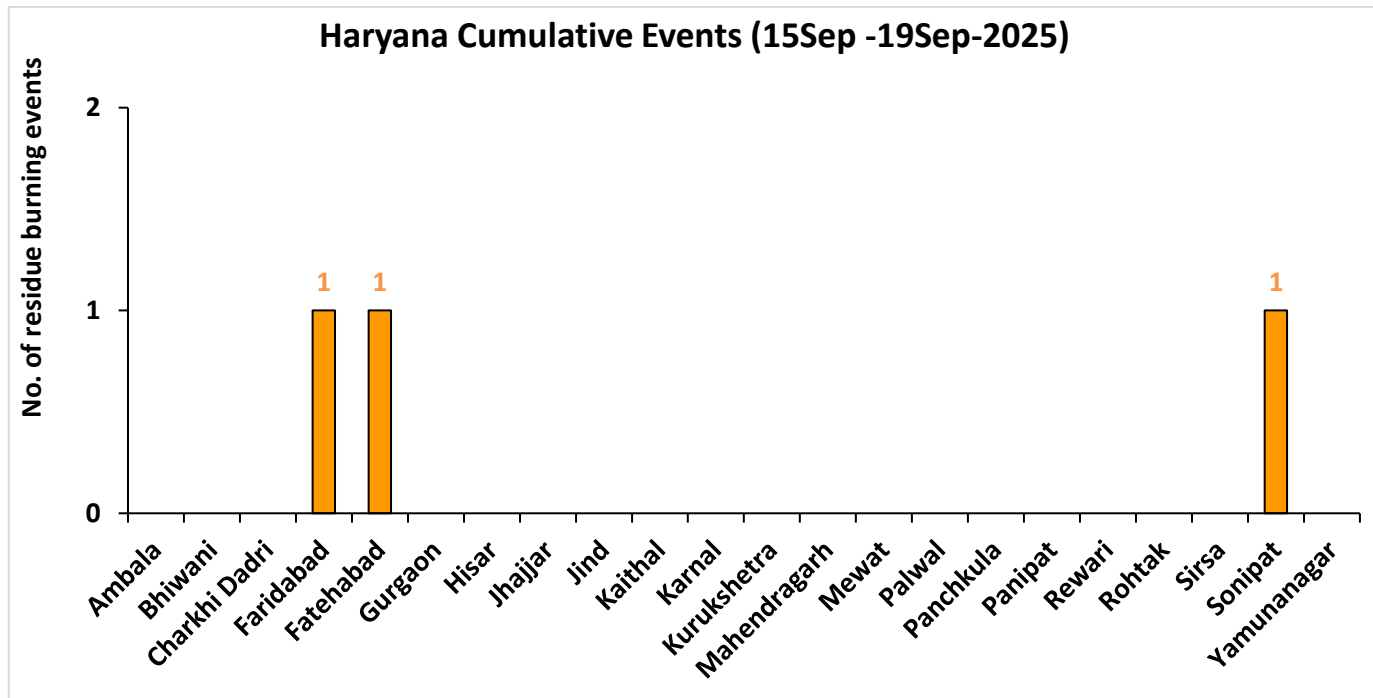

District-wise cumulative number of residues burning events (15Sep-19 Sep-2025)