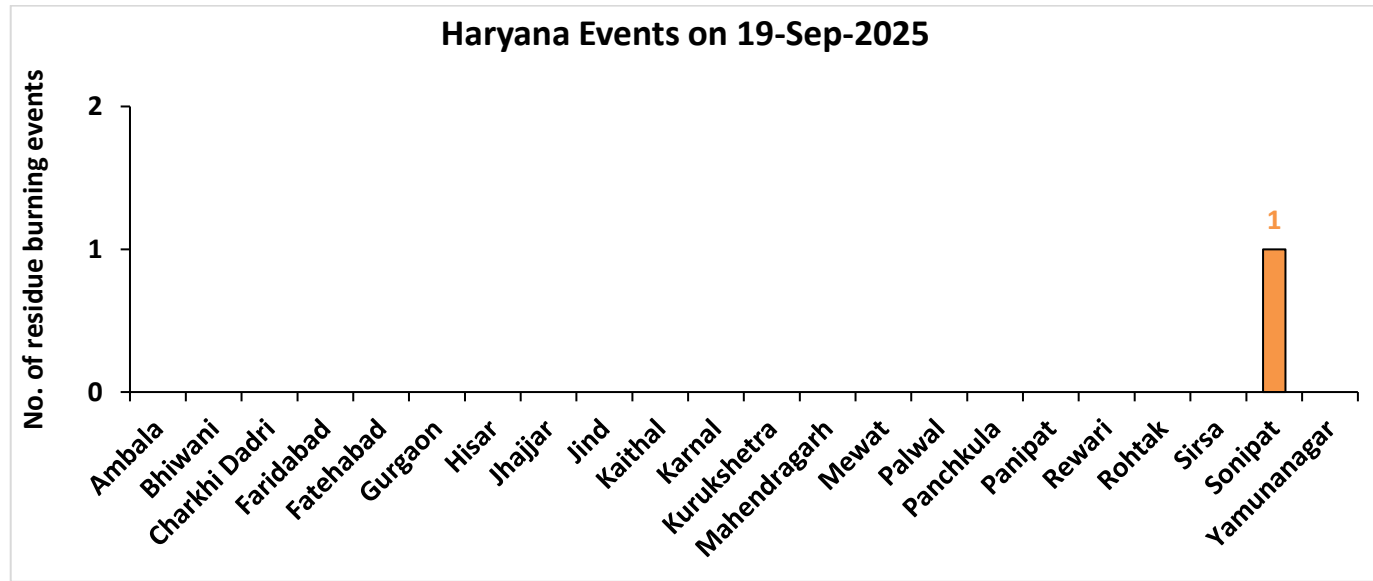

Haryana

RICE RESIDUE BURNING IN HARYANA

01 burning events
detected in Haryana on
(19th Sep 2025)

Fire Intensity (W/m²)

- 0 - 5
- 6 - 10
- 11 - 15
- 16 - 20
- >20

http://103.111.37.126/icar_geoportal/

District-wise cumulative number of residues burning events (15Sep-19 Sep-2025)