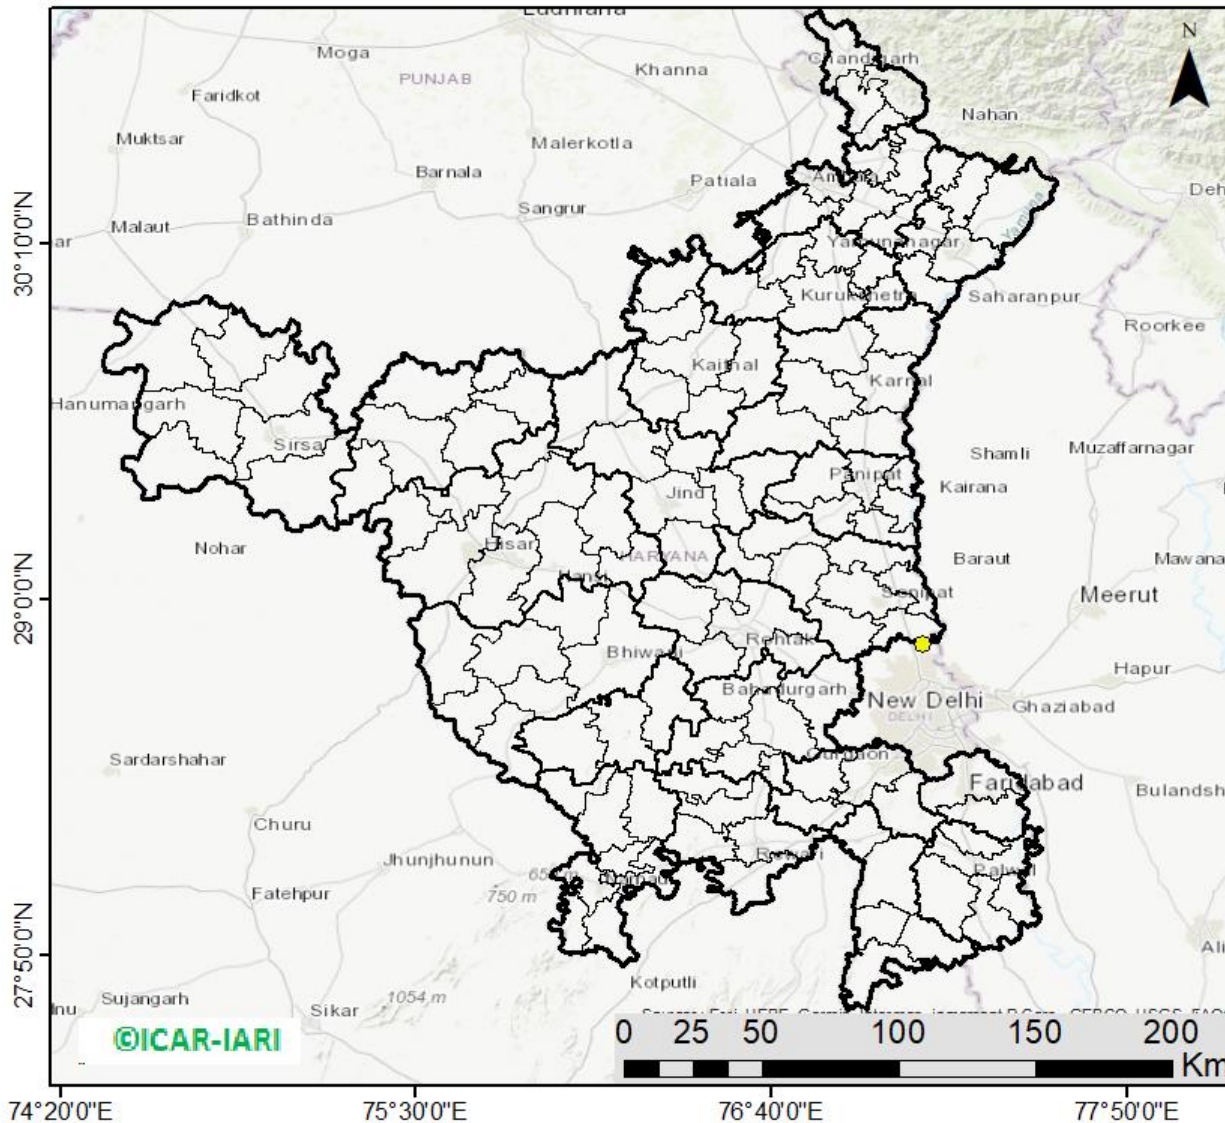

Haryana

RICE RESIDUE BURNING IN HARYANA

01 burning events
detected in Haryana on
(19th Sep 2025)

Fire Intensity (W/m²)

- 0 - 5
- 6 - 10
- 11 - 15
- 16 - 20
- >20