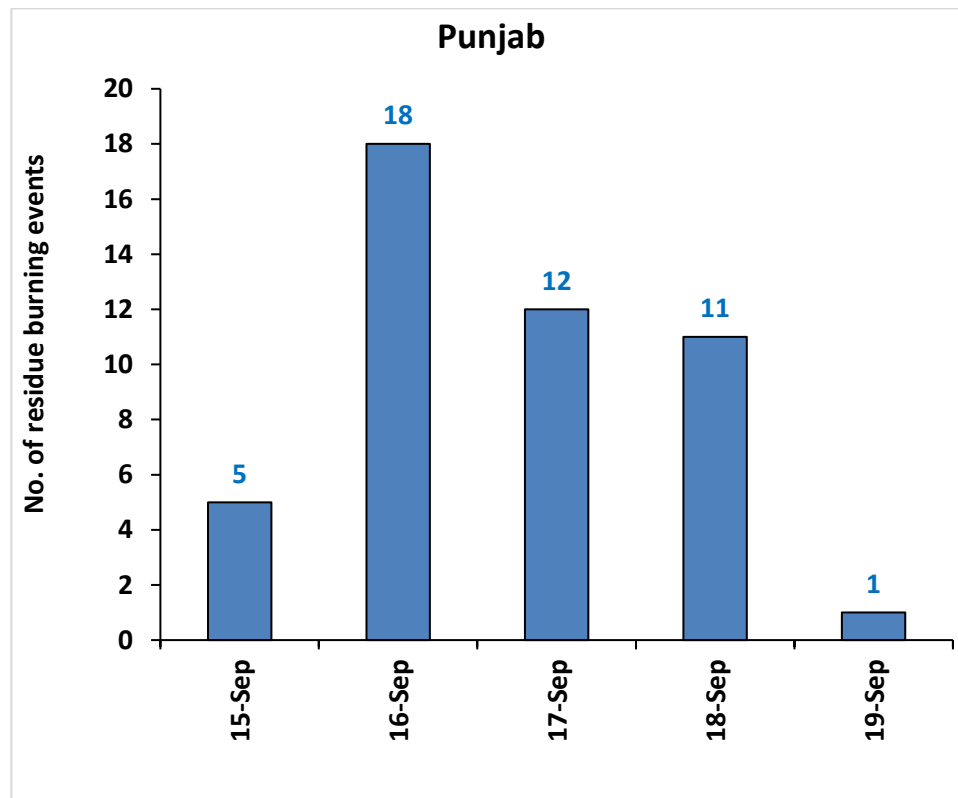

Highlights for 19-Sep-2025

- The active fire events due to rice residue burning were monitored using satellite remote sensing, following the "Standard Protocol for Estimation of Crop Residue Burning Fire Events using Satellite Data".
- Satellites detected **03** residue burning events in the six study States on **19-Sep-2025**.
- The state wise events detected on **19-Sep-2025** were **01** in Punjab, **01** in Haryana, **01** in UP, **00** in Delhi, **00** in Rajasthan and **00** in MP.
- Detection of residue burning events was hampered by the presence of clouds over Uttar Pradesh and Madhya Pradesh states.

Temporal distribution of rice residue burning events for the study States in 2025