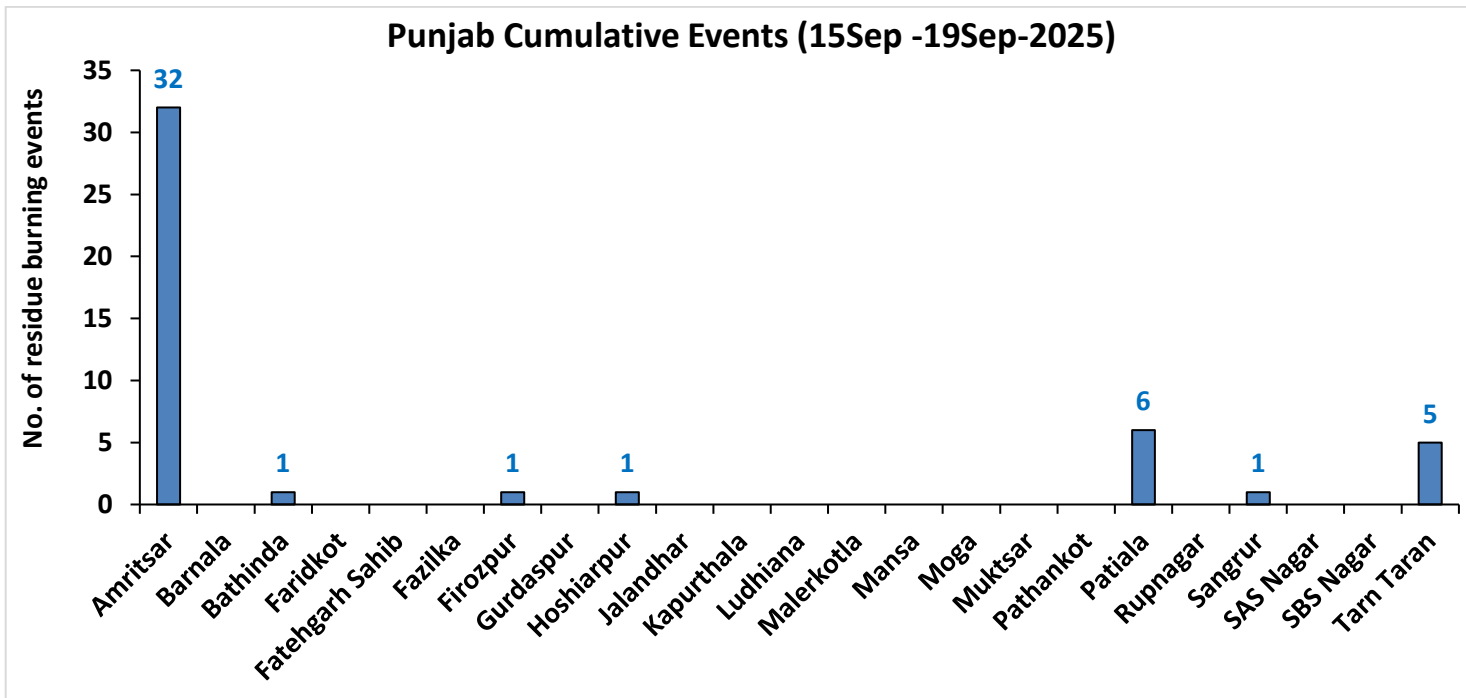

States

Punjab

RICE RESIDUE BURNING IN PUNJAB

01 burning events
detected in Punjab during
(19th Sep 2025)

Fire Intensity (W/m²)

District-wise cumulative number of residues burning events (15Sep-19 Sep-2025)