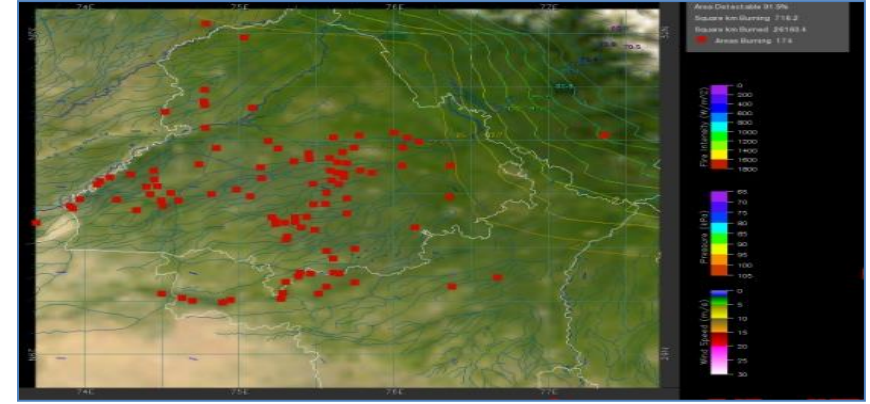

MONITORING PADDY RESIDUE BURNING IN INDIA USING SATELLITE REMOTE SENSING DURING 2025

Bulletin
No. 05

Events Date:
19-Sep-2025

Issued on:
19-Sep-2025

Consortium for Research on Agroecosystem Monitoring and Modeling from Space (CREAMS)
Laboratory,

Division of Agricultural Physics, ICAR – Indian Agricultural Research Institute, New Delhi – 110012

<http://creams.iari.res.in>