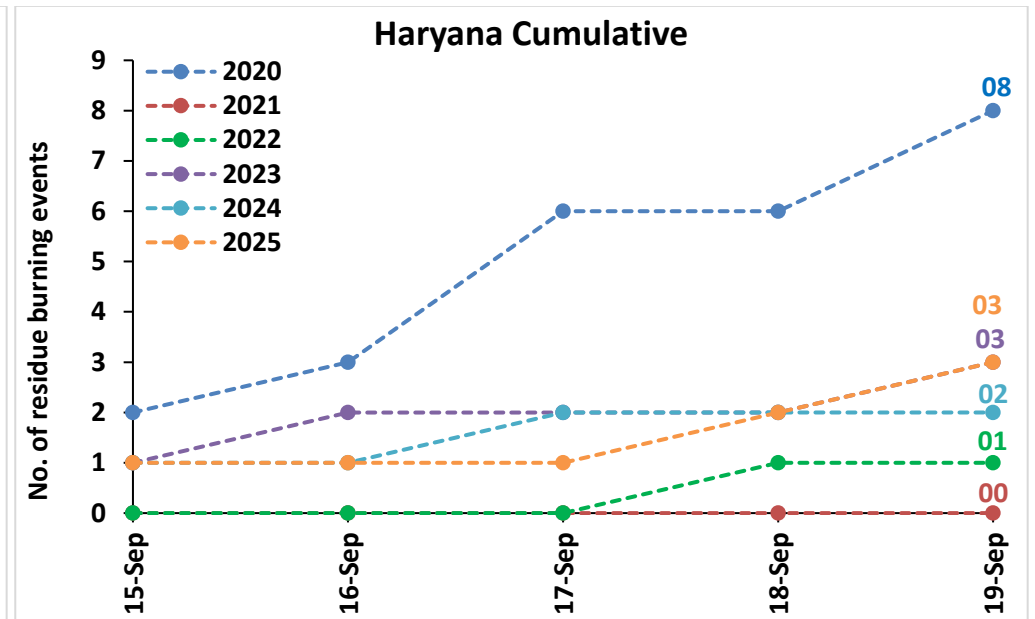

Comparison of residue burning fire power in current year (2025) with previous years (2020,2021,2022, 2023 and 2024) for the study

States