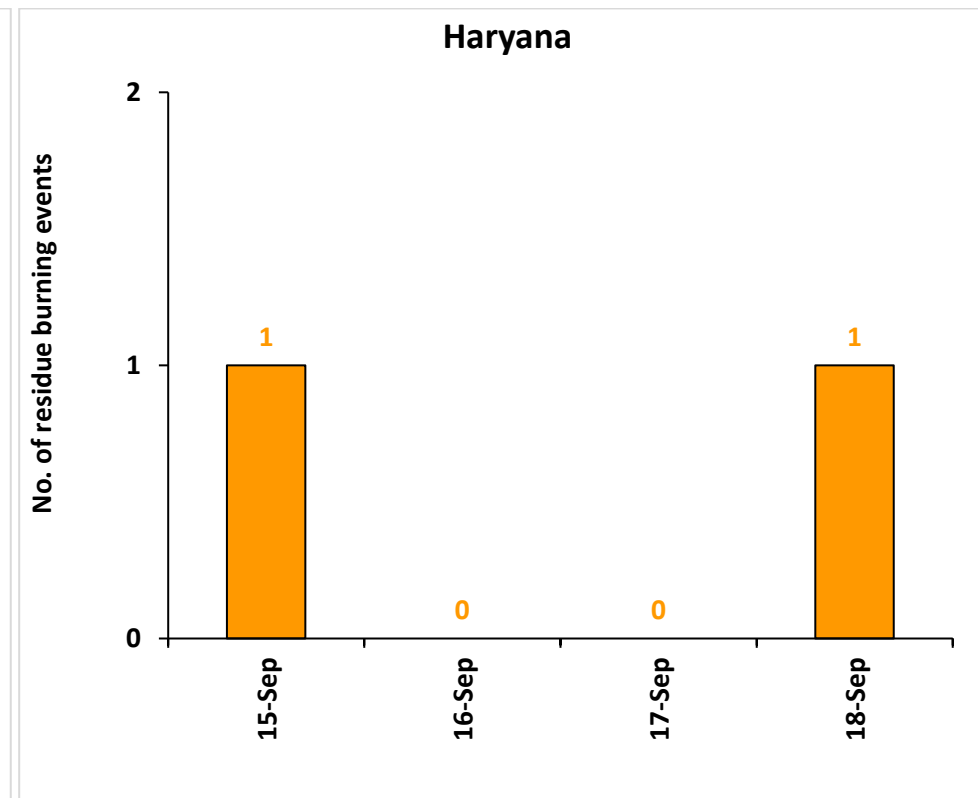

Highlights for 19-Sep-2025

- The active fire events due to rice residue burning were monitored using satellite remote sensing, following the "Standard Protocol for Estimation of Crop Residue Burning Fire Events using Satellite Data".
- Satellites detected **03** residue burning events in the six study States on **19-Sep-2025**.
- The state wise events detected on **19-Sep-2025** were **01** in Punjab, **01** in Haryana, **01** in UP, **00** in Delhi, **00** in Rajasthan and **00** in MP.
- Detection of residue burning events was hampered by the presence of clouds over Uttar Pradesh and Madhya Pradesh states.

Temporal distribution of rice residue burning events for the study States in 2025