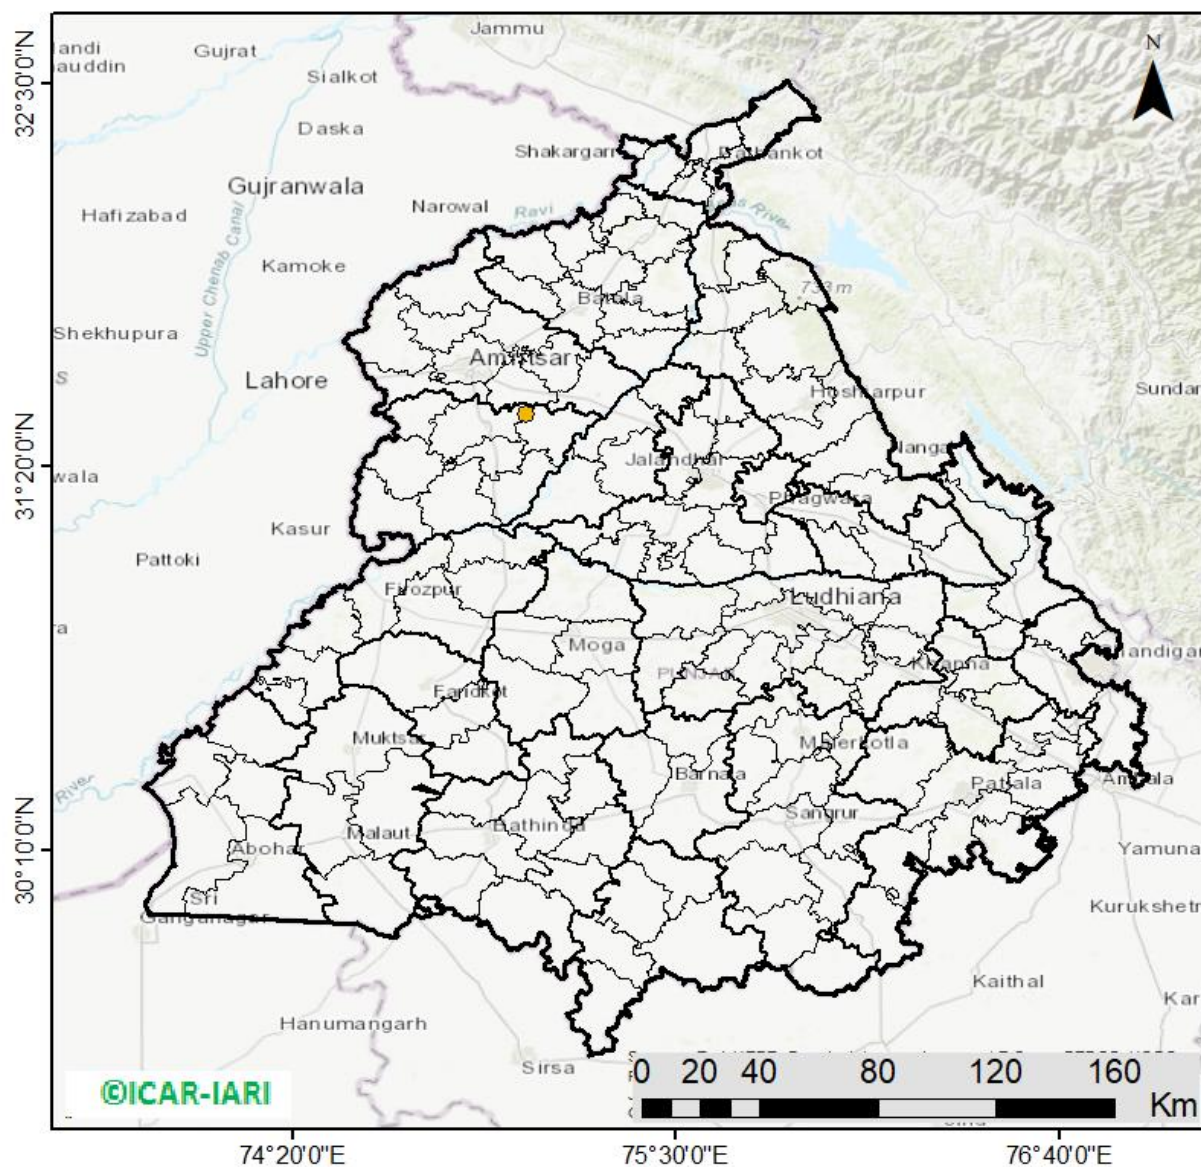

Division of Agricultural Physics, ICAR – Indian Agricultural Research Institute, New Delhi – 110012

<http://creams.iari.res.in>

Highlights for 19-Sep-2025

- The active fire events due to rice residue burning were monitored using satellite remote sensing, following the "Standard Protocol for Estimation of Crop Residue Burning Fire Events using Satellite Data".
- Satellites detected **03** residue burning events in the six study States on **19-Sep-2025**.
- The state wise events detected on **19-Sep-2025** were **01** in Punjab, **01** in Haryana, **01** in UP, **00** in Delhi, **00** in Rajasthan and **00** in MP.
- Detection of residue burning events was hampered by the presence of clouds over Uttar Pradesh and Madhya Pradesh states.

Temporal distribution of rice residue burning events for the study States in 2025

Uttar Pradesh

Rajasthan

Comparison of residue burning fire power in current year (2025) with previous years (2020,2021,2022, 2023 and 2024) for the study

States

Punjab

RICE RESIDUE BURNING IN PUNJAB

01 burning events
detected in Punjab during
(19th Sep 2025)

Fire Intensity (W/m²)

District-wise cumulative number of residues burning events (15Sep-19 Sep-2025)