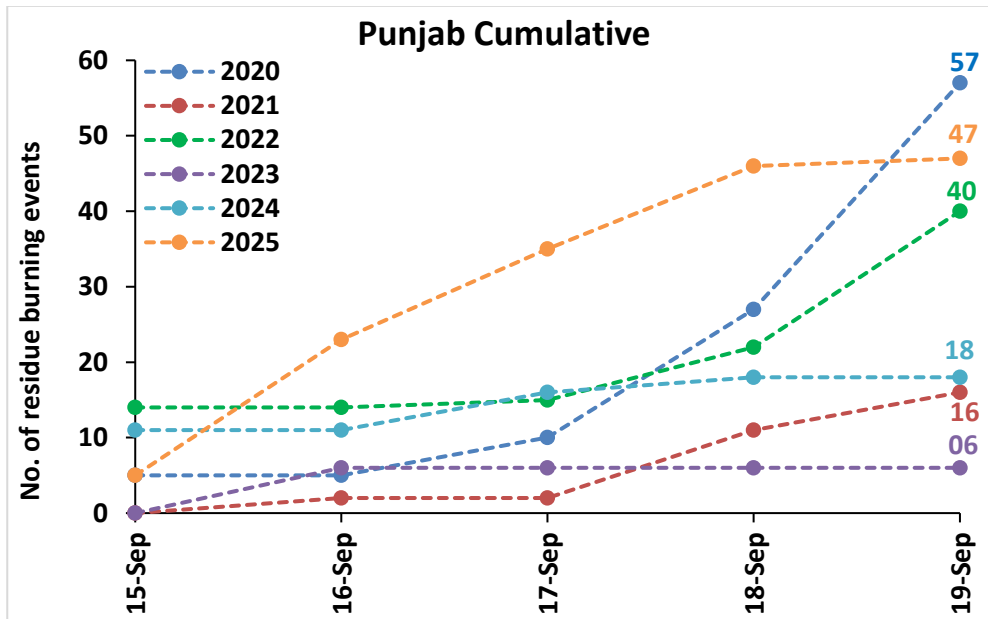

Comparison of residue burning fire power in current year (2025) with previous years (2020,2021,2022, 2023 and 2024) for the study

States