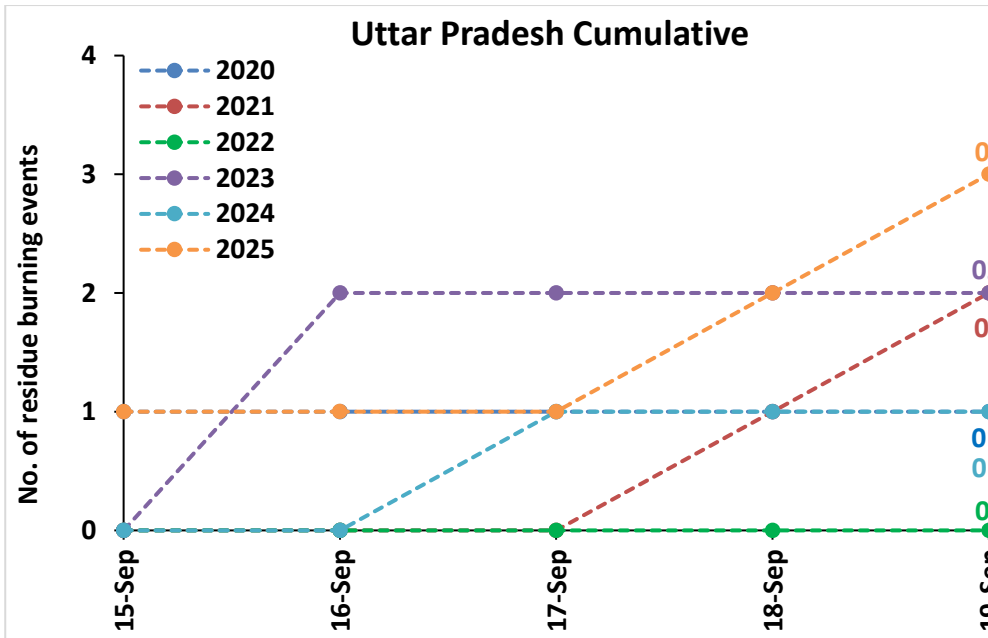

Comparison of residue burning fire power in current year (2025) with previous years (2020,2021,2022, 2023 and 2024) for the study

States