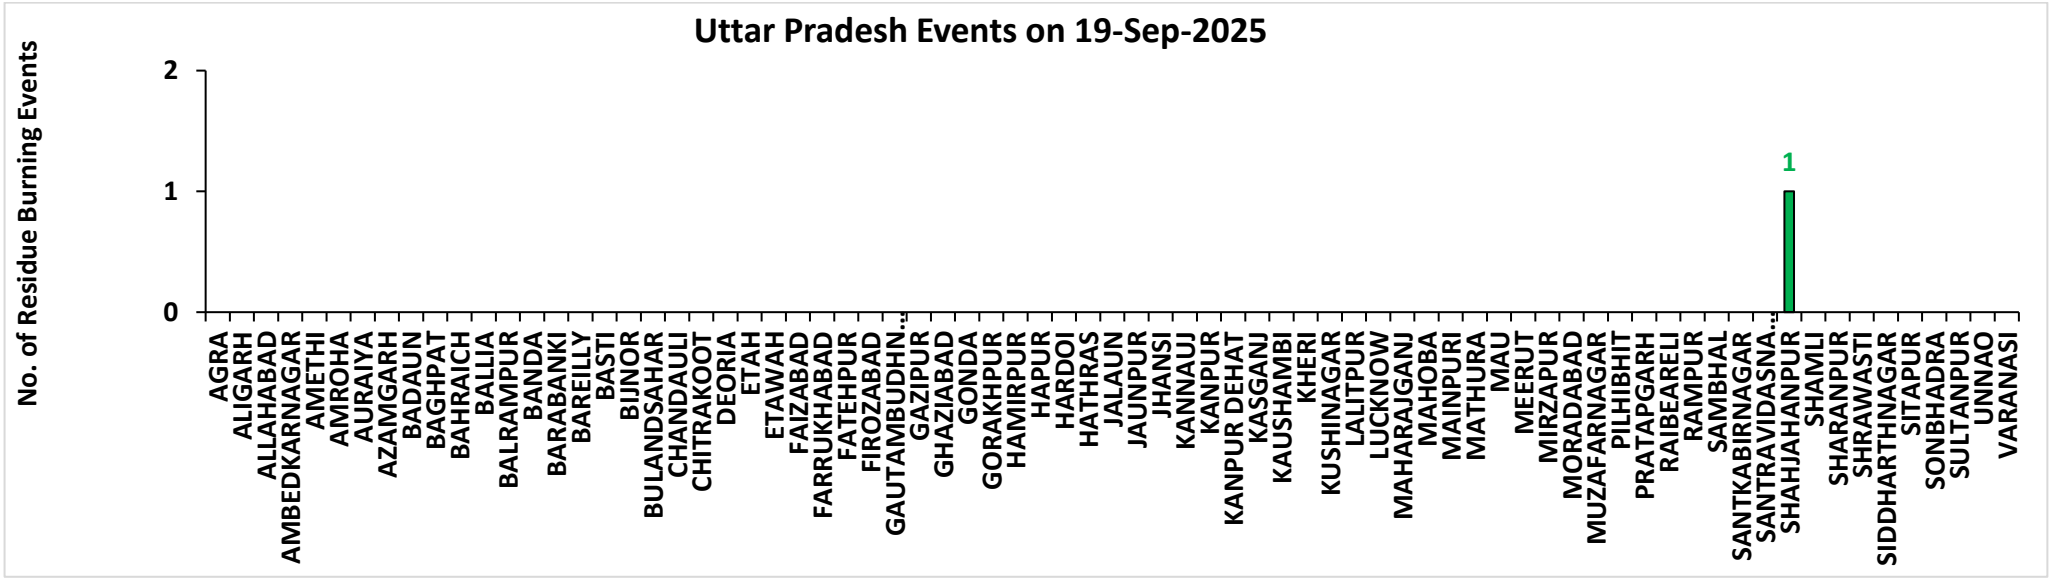

Division of Agricultural Physics, ICAR – Indian Agricultural Research Institute, New Delhi – 110012

<http://creams.iari.res.in>

Highlights for 19-Sep-2025

- The active fire events due to rice residue burning were monitored using satellite remote sensing, following the "Standard Protocol for Estimation of Crop Residue Burning Fire Events using Satellite Data".
- Satellites detected **03** residue burning events in the six study States on **19-Sep-2025**.
- The state wise events detected on **19-Sep-2025** were **01** in Punjab, **01** in Haryana, **01** in UP, **00** in Delhi, **00** in Rajasthan and **00** in MP.
- Detection of residue burning events was hampered by the presence of clouds over Uttar Pradesh and Madhya Pradesh states.

District-wise cumulative number of residues burning events in Uttar Pradesh (15Sep-19 Sep-2025)

District-wise cumulative number of residues burning events detected in 2020, 2021, 2022, 2023, 2024 and 2025
(Period: 15-19 September)