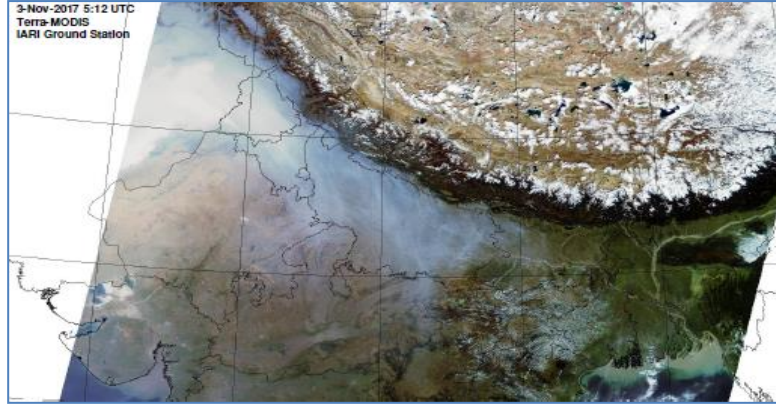

MONITORING PADDY RESIDUE BURNING IN INDIA USING SATELLITE REMOTE SENSING DURING 2025

Bulletin
No. 05

Events Date:
19-Sep-2025

Issued on:
19-Sep-2025

Consortium for Research on Agroecosystem Monitoring and Modeling from Space (CREAMS)
Laboratory,

Division of Agricultural Physics, ICAR – Indian Agricultural Research Institute, New Delhi – 110012

<http://creams.iari.res.in>