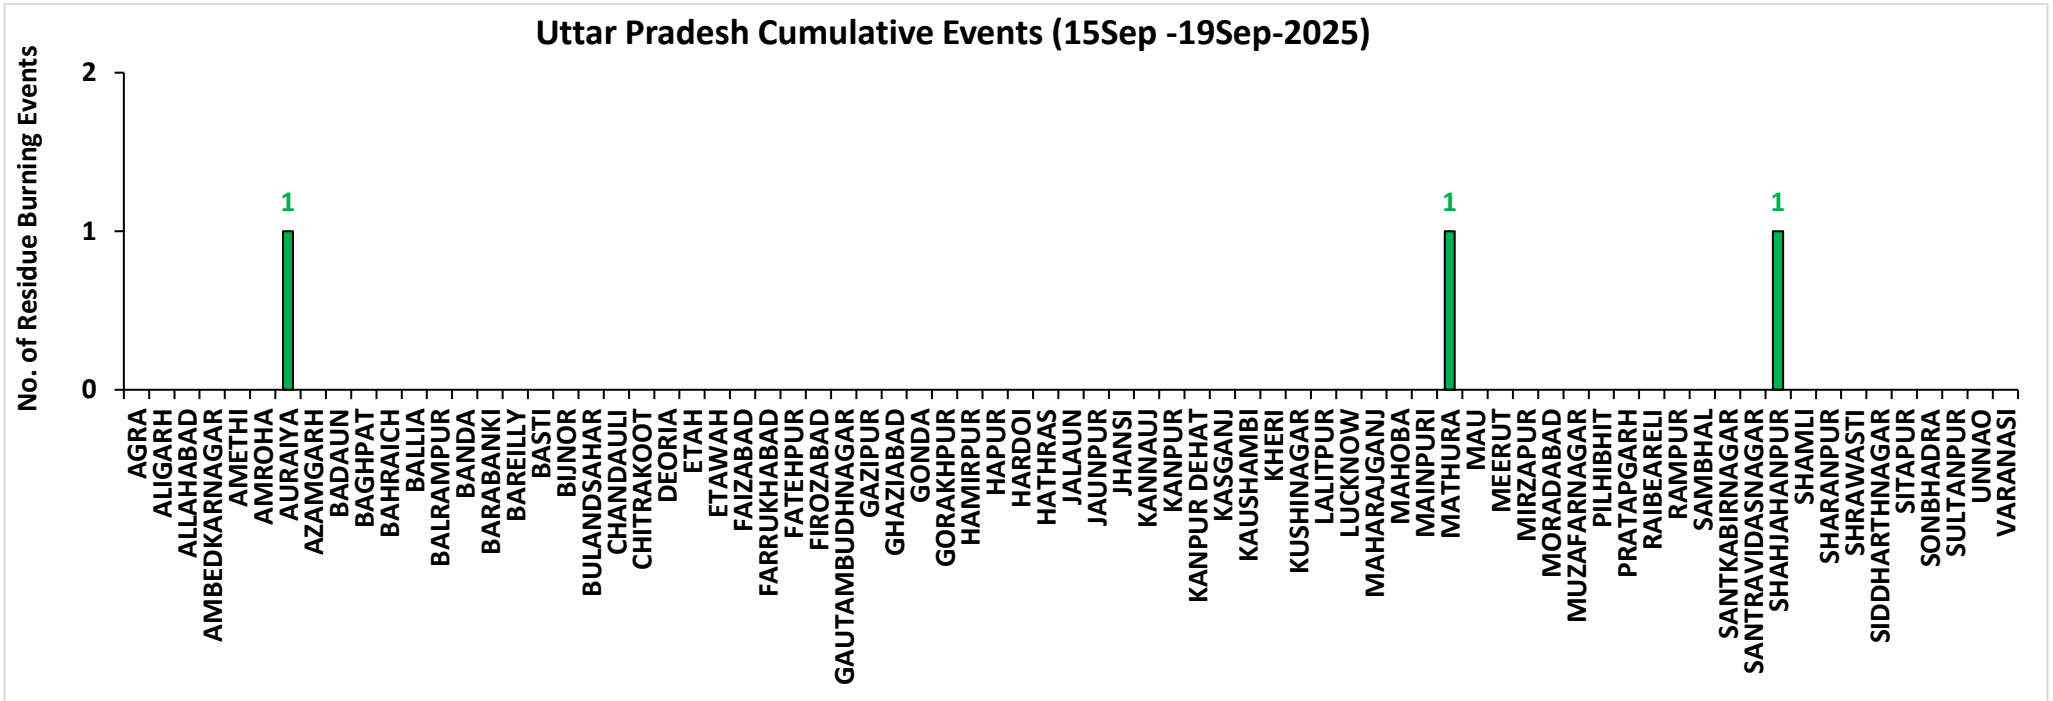

Division of Agricultural Physics, ICAR – Indian Agricultural Research Institute, New Delhi – 110012

<http://creams.iari.res.in>

Highlights for 19-Sep-2025

- The active fire events due to rice residue burning were monitored using satellite remote sensing, following the "Standard Protocol for Estimation of Crop Residue Burning Fire Events using Satellite Data".
- Satellites detected **03** residue burning events in the six study States on **19-Sep-2025**.
- The state wise events detected on **19-Sep-2025** were **01** in Punjab, **01** in Haryana, **01** in UP, **00** in Delhi, **00** in Rajasthan and **00** in MP.
- Detection of residue burning events was hampered by the presence of clouds over Uttar Pradesh and Madhya Pradesh states.

District-wise cumulative number of residues burning events in Uttar Pradesh (15Sep-19 Sep-2025)

District-wise cumulative number of residues burning events detected in 2020, 2021, 2022, 2023, 2024 and 2025
(Period: 15-19 September)