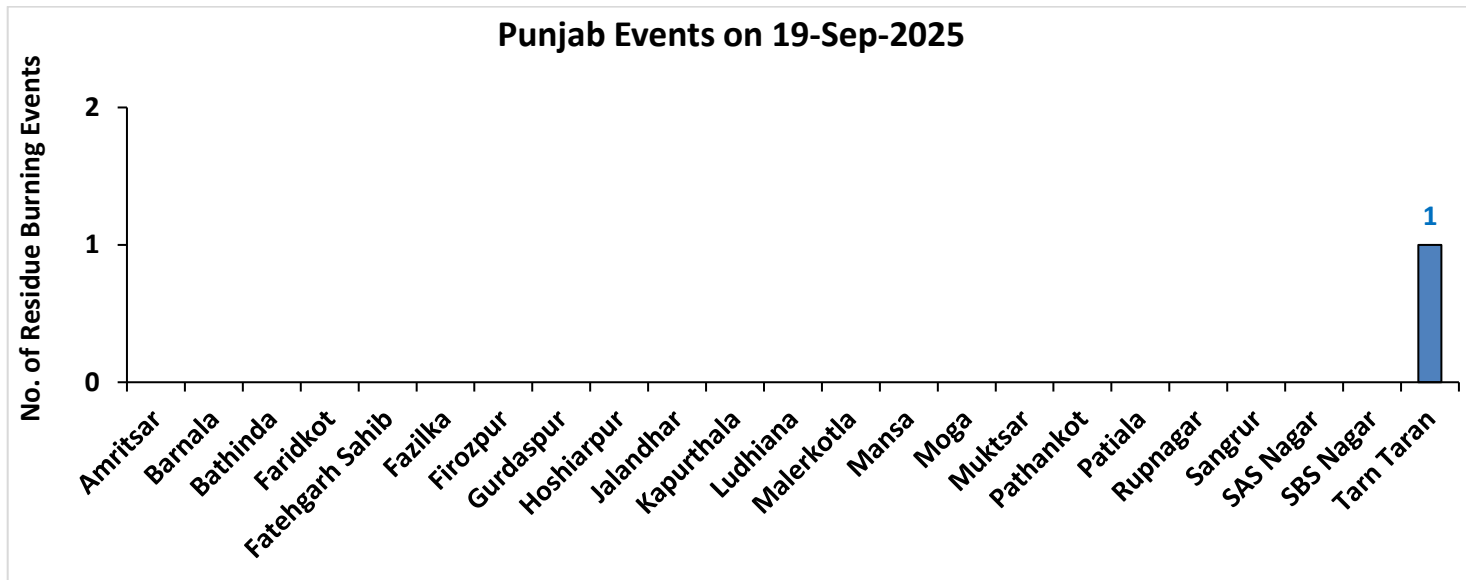

States

Punjab

RICE RESIDUE BURNING IN PUNJAB

01 burning events
detected in Punjab during
(19th Sep 2025)

Fire Intensity (W/m²)

District-wise cumulative number of residues burning events (15Sep-19 Sep-2025)