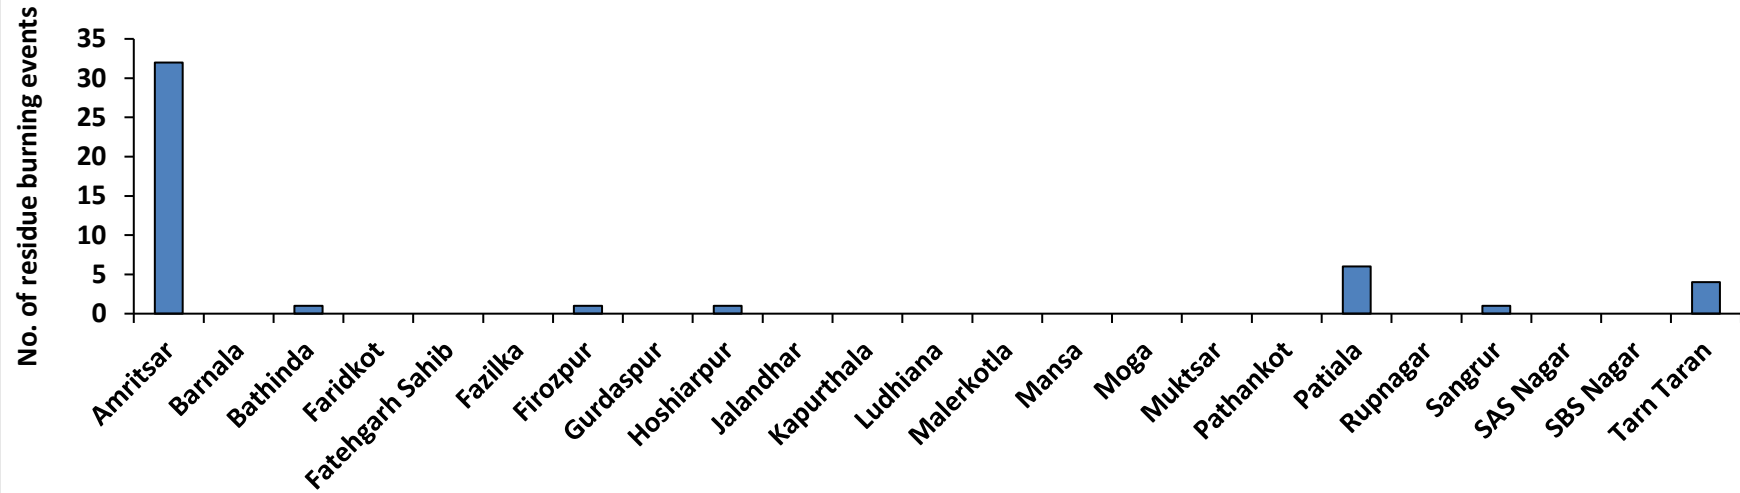

District-wise cumulative number of residues burning events (15-18 Sep-2025)

Punjab Cumulative Events (15Sep -18Sep-2025)