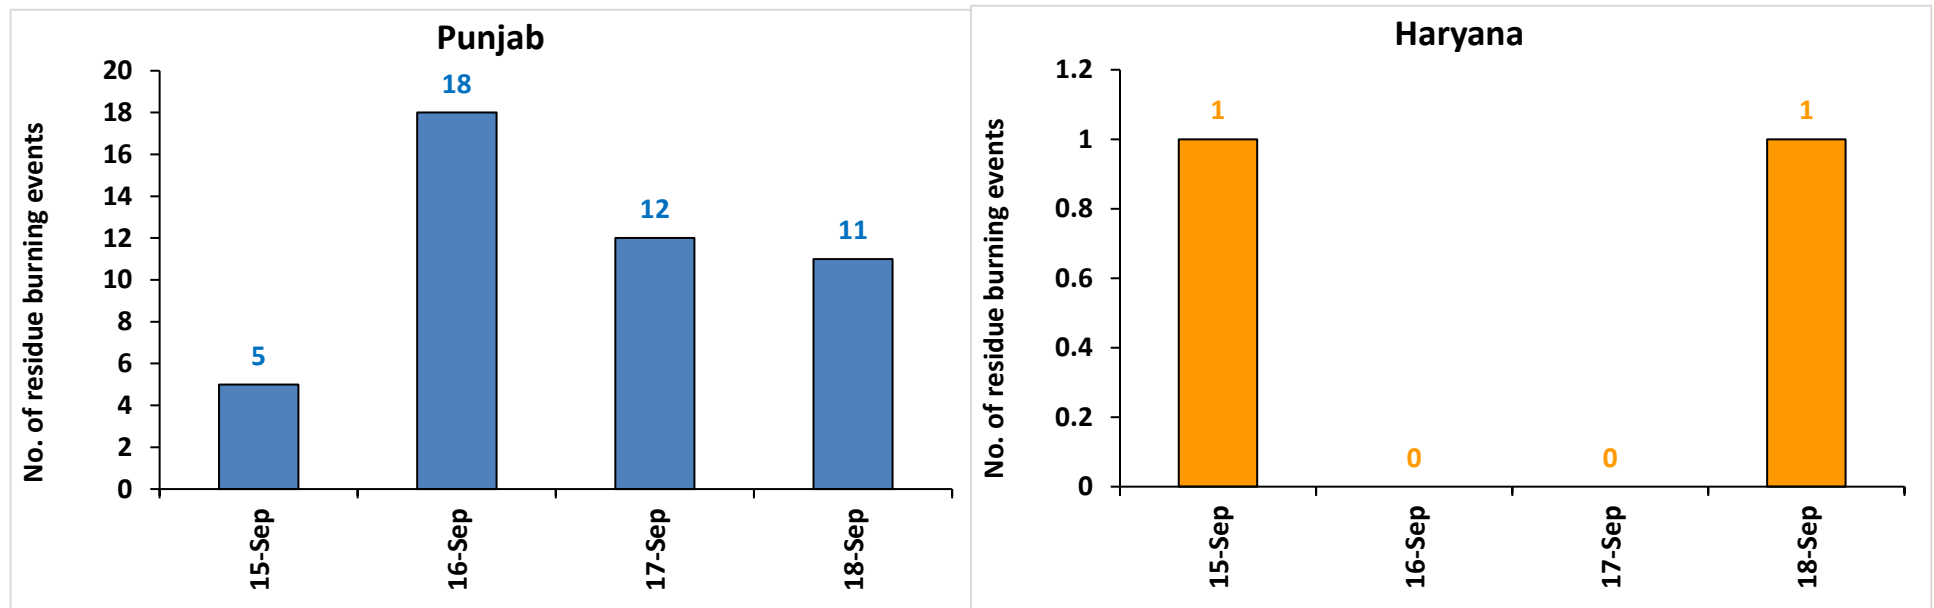

Highlights for 18-Sep-2025

- The active fire events due to rice residue burning were monitored using satellite remote sensing, following the "Standard Protocol for Estimation of Crop Residue Burning Fire Events using Satellite Data".
- Satellites detected **12** residue burning events in the six study States on 18-Sep-2025.
- The state wise events detected on 18-Sep-2025 were **11** in Punjab, **01** in Haryana, **00** in UP, **00** in Delhi, **00** in Rajasthan and **00** in MP.
- Detection of residue burning events was hampered by the presence of clouds over Uttar Pradesh and Madhya Pradesh states.

Temporal distribution of rice residue burning events for the study States in 2025