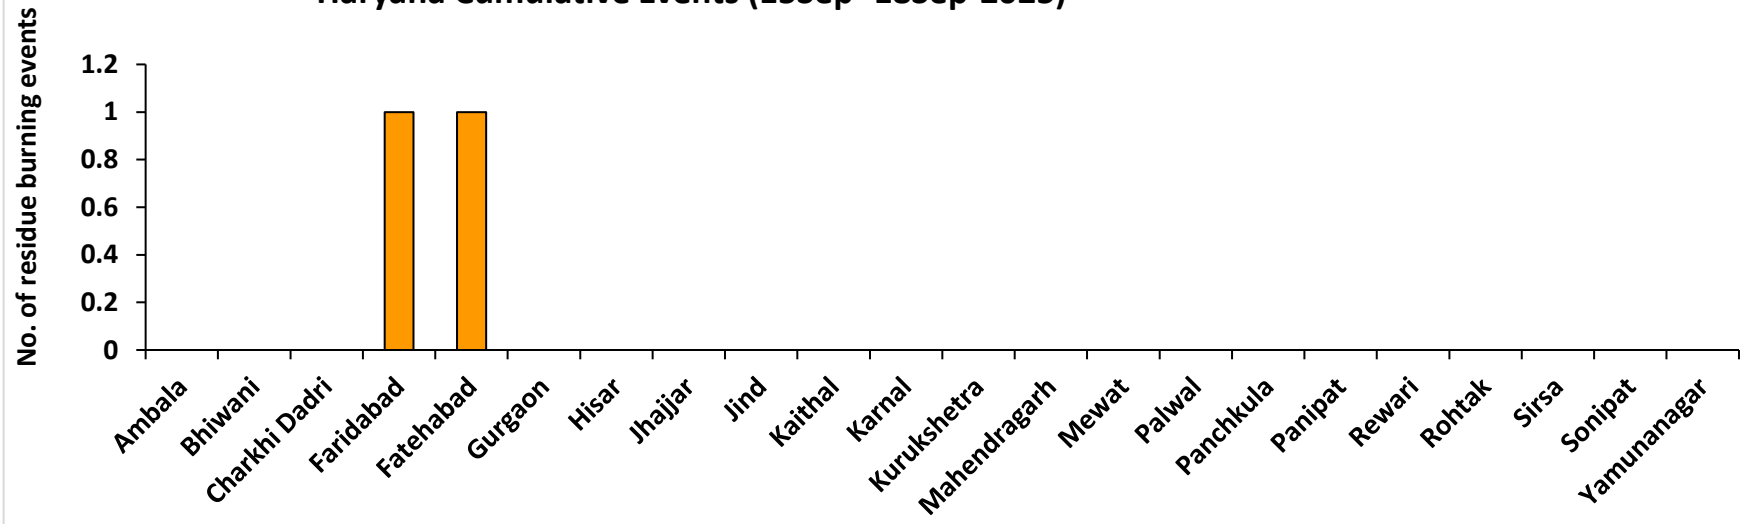

Haryana Cumulative Events (15Sep -18Sep-2025)