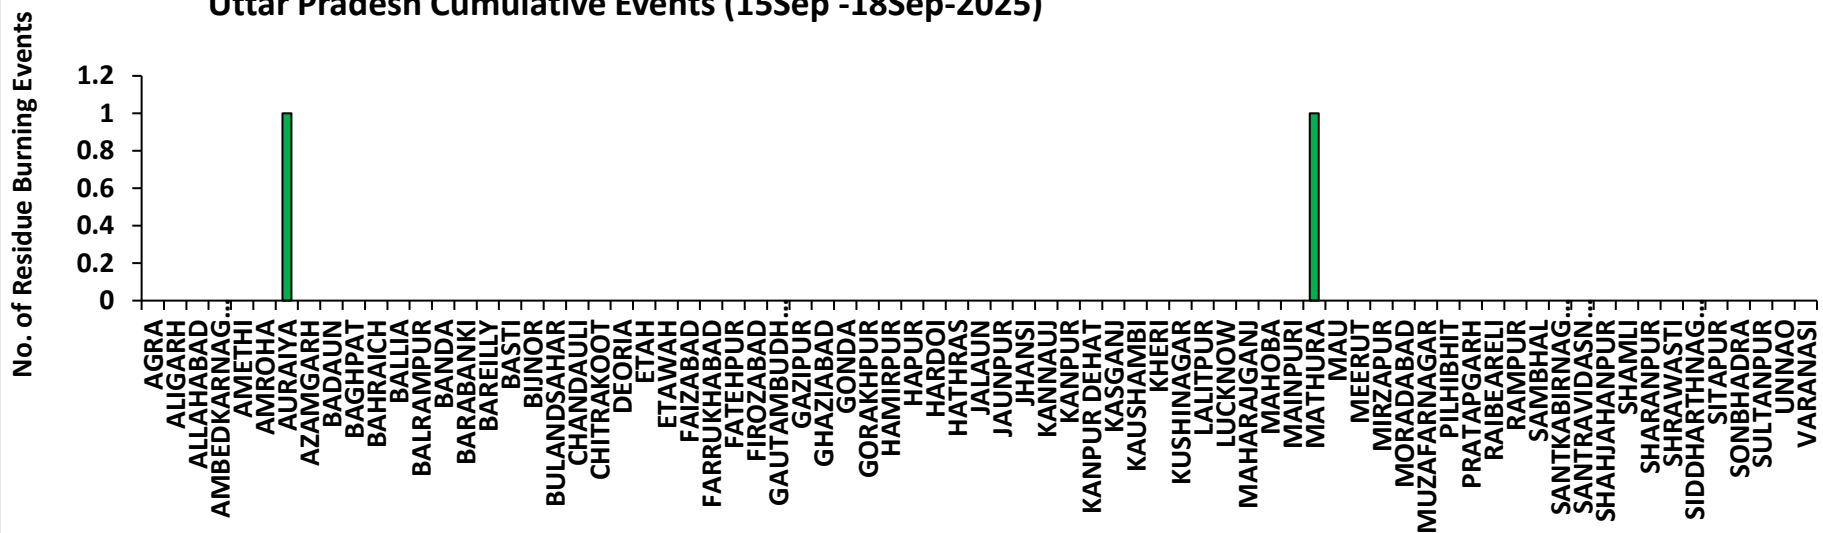

Division of Agricultural Physics, ICAR – Indian Agricultural Research Institute, New Delhi – 110012

<http://creams.iari.res.in>

Highlights for 18-Sep-2025

- The active fire events due to rice residue burning were monitored using satellite remote sensing, following the "Standard Protocol for Estimation of Crop Residue Burning Fire Events using Satellite Data".
- Satellites detected **12** residue burning events in the six study States on 18-Sep-2025.
- The state wise events detected on 18-Sep-2025 were **11** in Punjab, **01** in Haryana, **00** in UP, **00** in Delhi, **00** in Rajasthan and **00** in MP.
- Detection of residue burning events was hampered by the presence of clouds over Uttar Pradesh and Madhya Pradesh states.

District-wise cumulative number of residues burning events (15-18 Sep-2025)

Punjab Cumulative Events (15Sep -18Sep-2025)

Haryana Cumulative Events (15Sep -18Sep-2025)

Uttar Pradesh Cumulative Events (15Sep -18Sep-2025)

District-wise cumulative number of residues burning events detected in 2020, 2021, 2022, 2023, 2024 and 2025
(Period: 15-18 September)

(a) Punjab

District	15- 18 Sep					
	2020	2021	2022	2023	2024	2025
Amritsar	27	9	16	6	15	32
Barnala	0	0	0	0	0	0
Bathinda	0	0	0	0	0	1
Faridkot	0	1	0	0	0	0
Fatehgarh Sahib	0	0	0	0	0	0
Fazilka	0	0	0	0	0	0
Firozpur	0	0	0	0	1	1
Gurdaspur	0	0	0	0	0	0
Hoshiarpur	0	0	0	0	0	1
Jalandhar	0	0	0	0	0	0
Kapurthala	0	0	0	0	0	0
Ludhiana	0	0	0	0	0	0
Malerkotla	0	0	0	0	0	0
Mansa	0	0	0	0	0	0
Moga	0	0	0	0	0	0
Muktsar	0	0	0	0	0	0
Pathankot	0	0	0	0	0	0
Patiala	0	1	0	0	0	6
Rupnagar	0	0	0	0	0	0
Sangrur	0	0	0	0	0	1
SAS NAGAR (Mohali)	0	0	1	0	0	0
SBS Nagar	0	0	0	0	0	0
Tarn Taran	0	0	5	0	2	4
Total	27	11	22	6	18	46