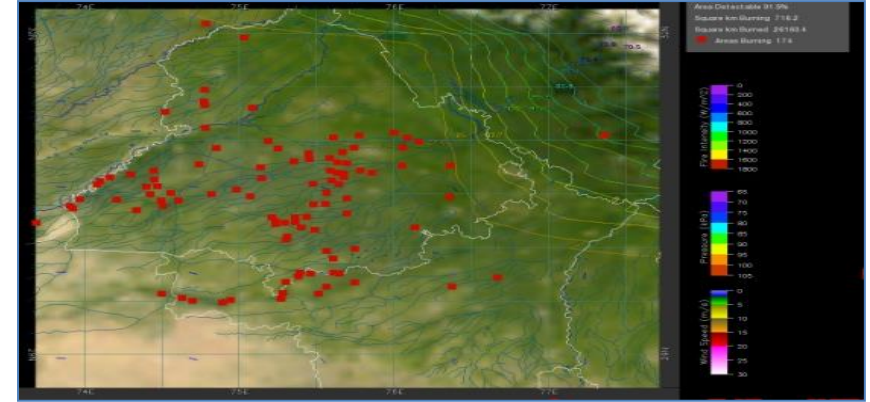

MONITORING PADDY RESIDUE BURNING IN INDIA USING SATELLITE REMOTE SENSING DURING 2025

Bulletin
No. 01

Events Date:
15-Sep-2025

Issued on:
15-Sep-2025

Consortium for Research on Agroecosystem Monitoring and Modeling from Space (CREAMS)
Laboratory,

Division of Agricultural Physics, ICAR – Indian Agricultural Research Institute, New Delhi – 110012

<http://creams.iari.res.in>

Highlights for 18-Sep-2025

- The active fire events due to rice residue burning were monitored using satellite remote sensing, following the "Standard Protocol for Estimation of Crop Residue Burning Fire Events using Satellite Data".
- Satellites detected **12** residue burning events in the six study States on 18-Sep-2025.
- The state wise events detected on 18-Sep-2025 were **11** in Punjab, **01** in Haryana, **00** in UP, **00** in Delhi, **00** in Rajasthan and **00** in MP.
- Detection of residue burning events was hampered by the presence of clouds over Uttar Pradesh and Madhya Pradesh states.