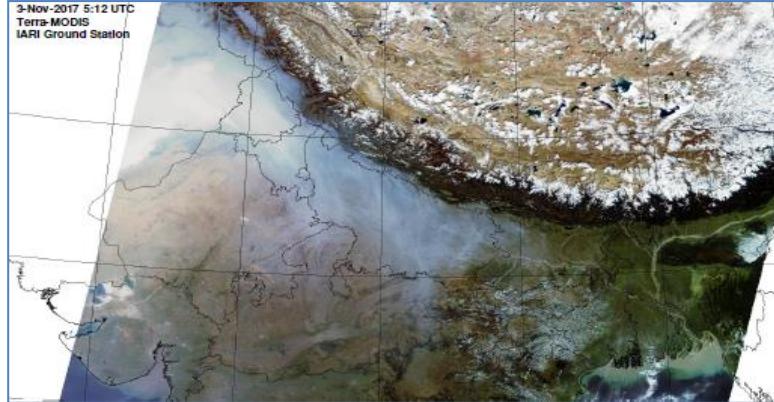

MONITORING PADDY RESIDUE BURNING IN INDIA USING SATELLITE REMOTE SENSING DURING 2025

Bulletin
No. 01

Events Date:
15-Sep-2025

Issued on:
15-Sep-2025

Consortium for Research on Agroecosystem Monitoring and Modeling from Space (CREAMS)
Laboratory,

Division of Agricultural Physics, ICAR – Indian Agricultural Research Institute, New Delhi – 110012

<http://creams.iari.res.in>