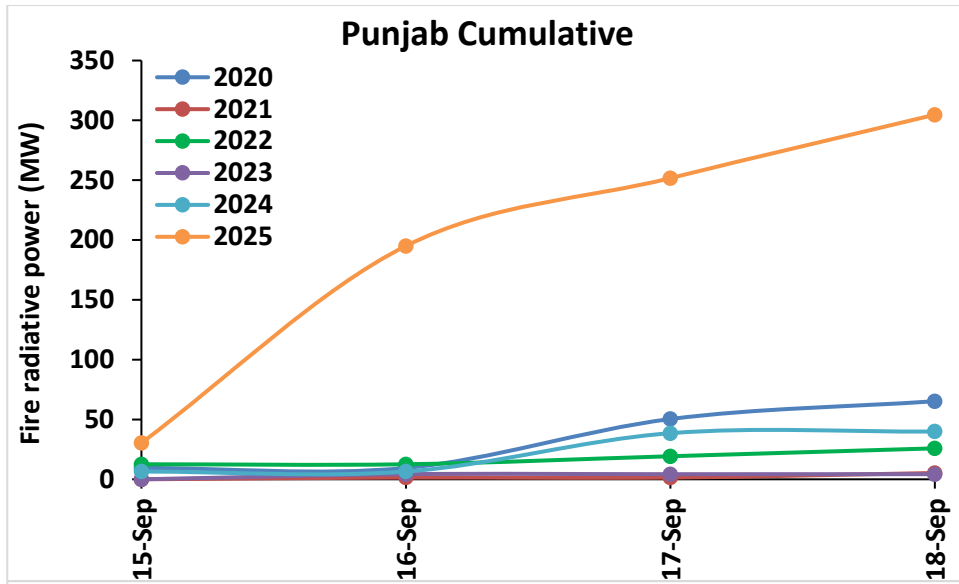

Comparison of residue burning fire power in current year (2025) with previous years (2020,2021,2022, 2023 and 2024) for the study States