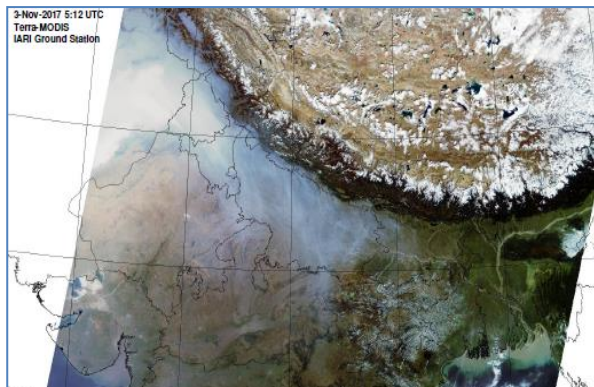

MONITORING PADDY RESIDUE BURNING IN INDIA USING SATELLITE REMOTE SENSING DURING 2022

**Bulletin
No. 04**

**Events Date:
18-Sep-2022**

**Issued on:
18-Sep-2022**

Prepared by:

**Consortium for Research on Agroecosystem Monitoring and Modeling from Space (CREAMS) Laboratory,
Division of Agricultural Physics, ICAR – Indian Agricultural Research Institute, New Delhi – 110012**

<http://creams.iari.res.in>