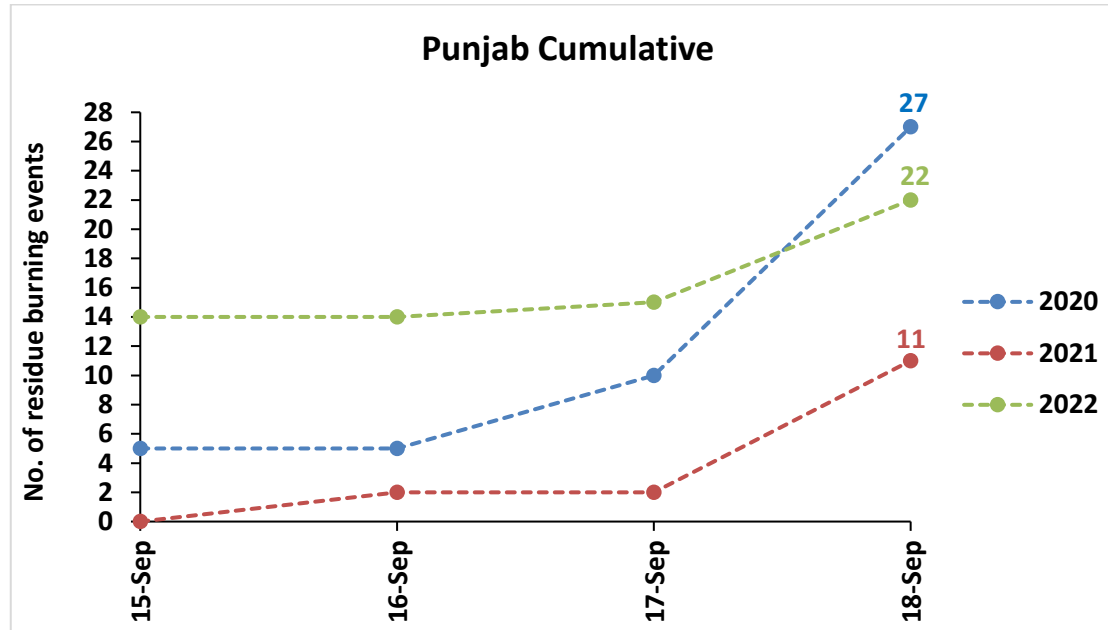

Comparison of residue burning events in current year (2022) with previous year (2020 and 2021) for the study States