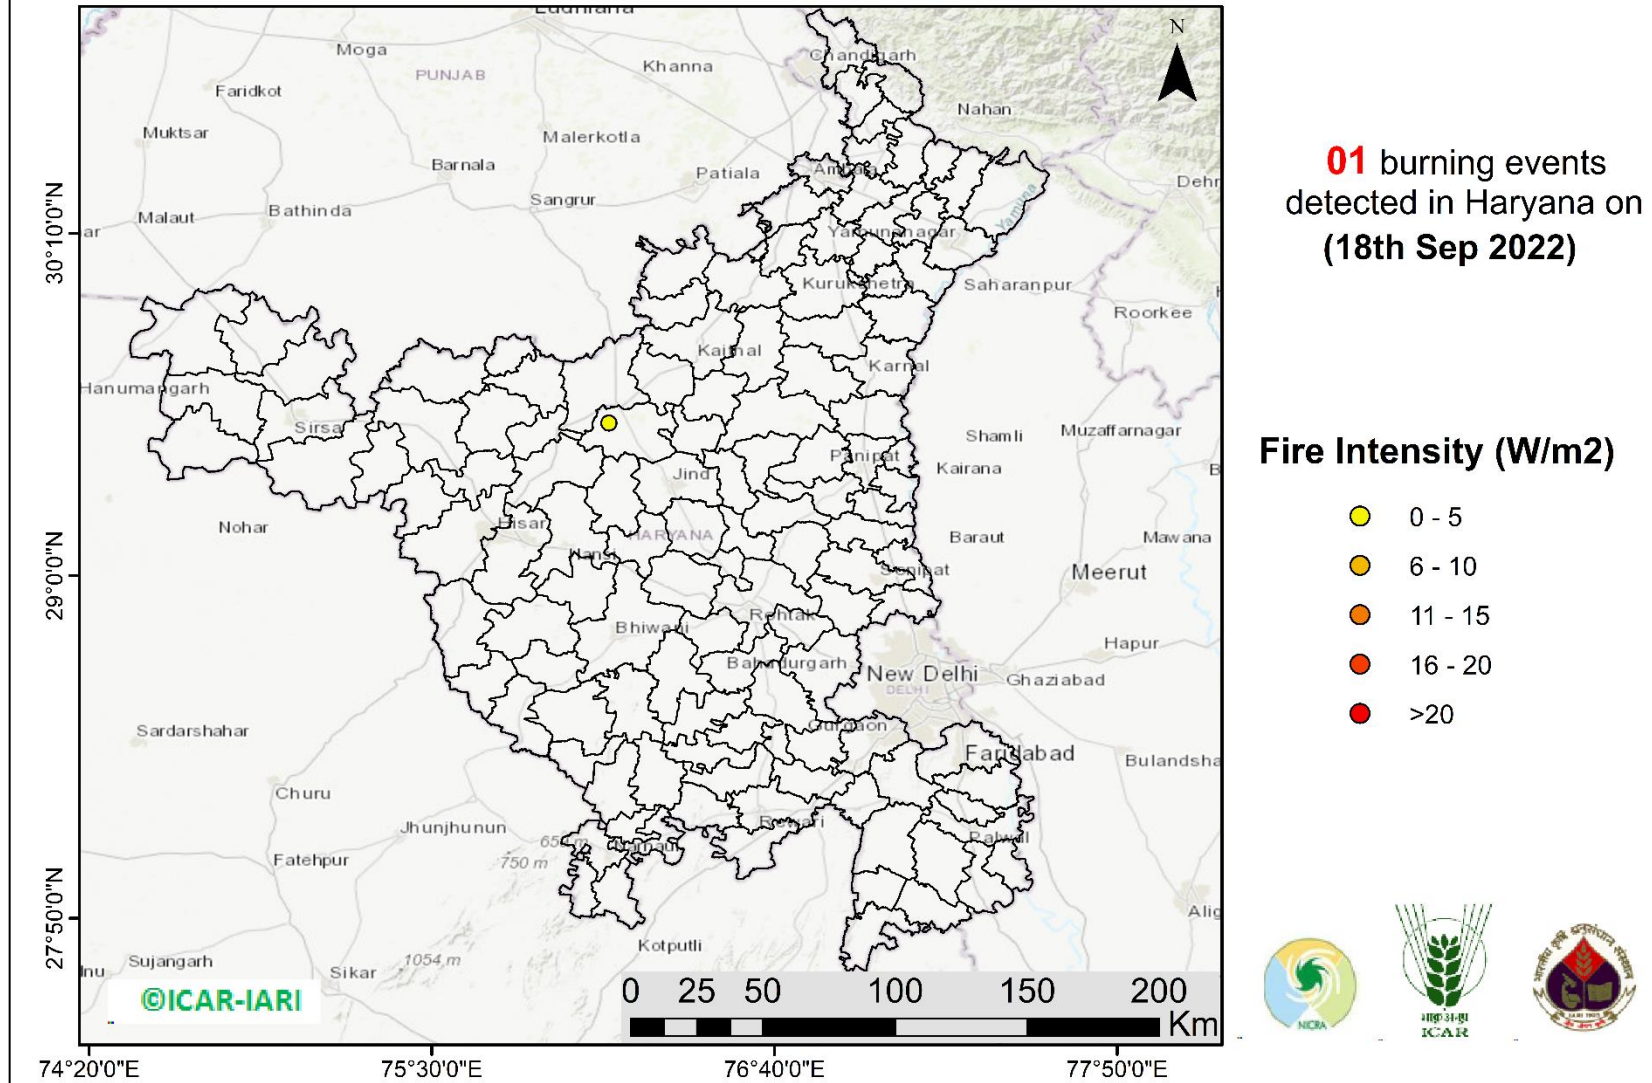

Haryana

RICE RESIDUE BURNING IN HARYANA

<http://geoportal.icar.gov.in:8080/geoexplorer/composer/>