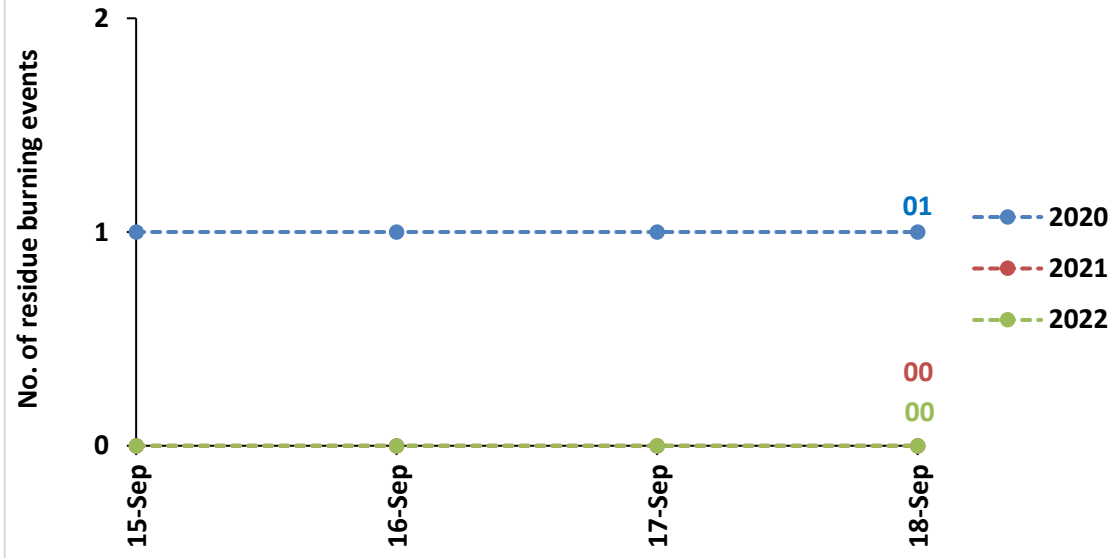

Rajashtan Cumulative