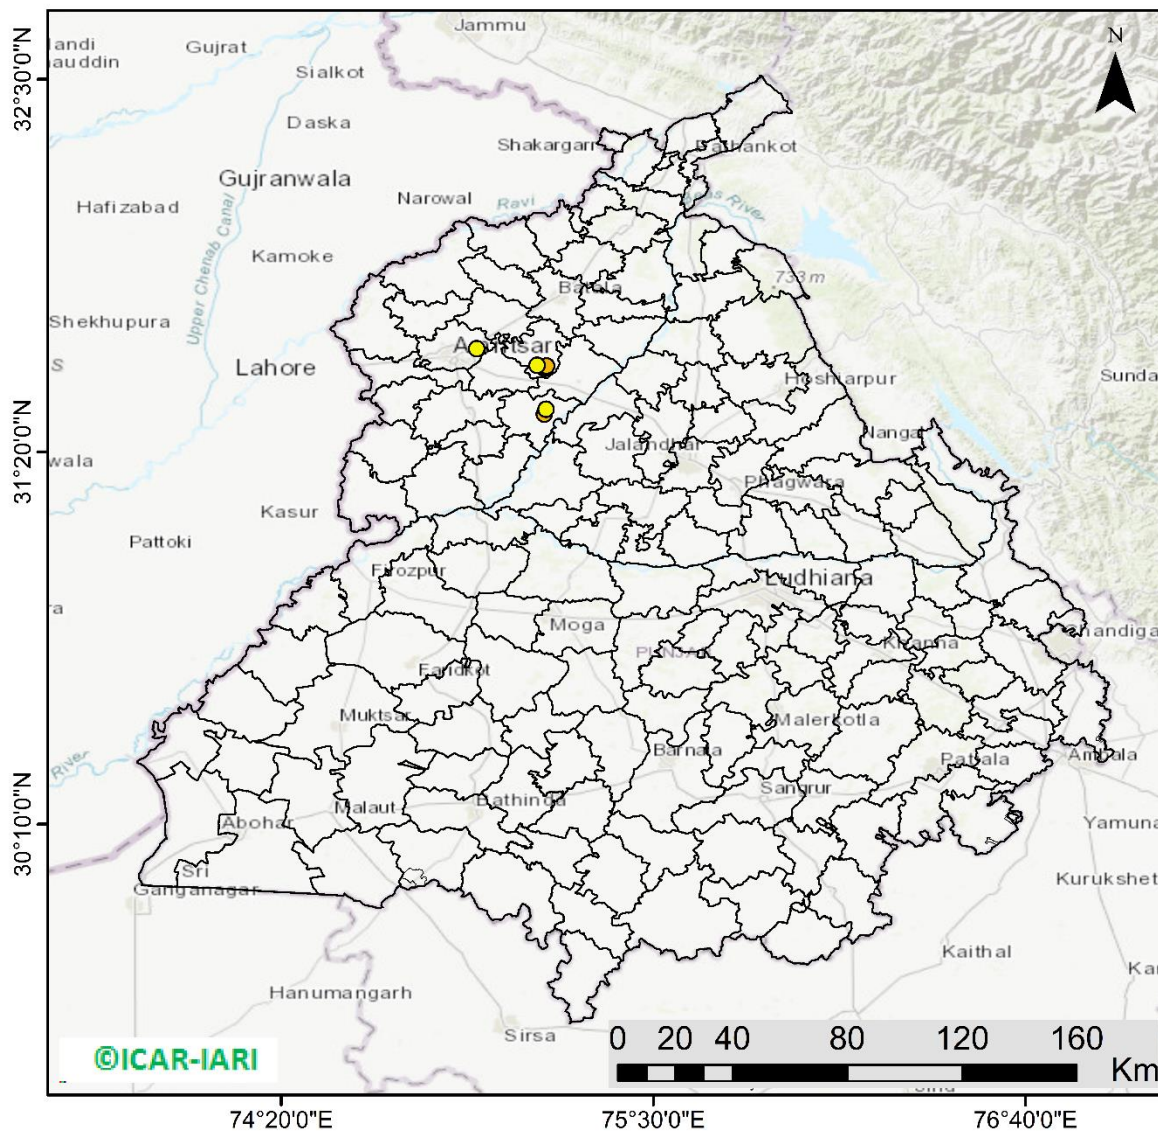

<http://creams.iari.res.in>

Highlights for 18-Sep-2022

- The active fire events due to rice residue burning were monitored using satellite remote sensing, following the "Standard Protocol for Estimation of Crop Residue Burning Fire Events using Satellite Data".
- Satellites detected **8** residue burning events in the six study States on 18-Sep-2022.
- The state wise events detected on 18-Sep-2022 were **7** in Punjab, **1** in Haryana, **0** in UP, **0** in Delhi, **0** in Rajasthan and **0** in MP.
- Detection of residue burning events was hampered by the presence of clouds over Uttar Pradesh and Madhya Pradesh states.

Rajasthan Cumulative

Madhaya Pradesh Cumulative

Delhi Cumulative

Punjab

RICE RESIDUE BURNING IN PUNJAB

07 burning events detected in Punjab during (18th Sep 2022)

Fire Intensity (W/m²)

-  0 - 5
-  6 - 10
-  11 - 15
-  16 - 20
-  >20