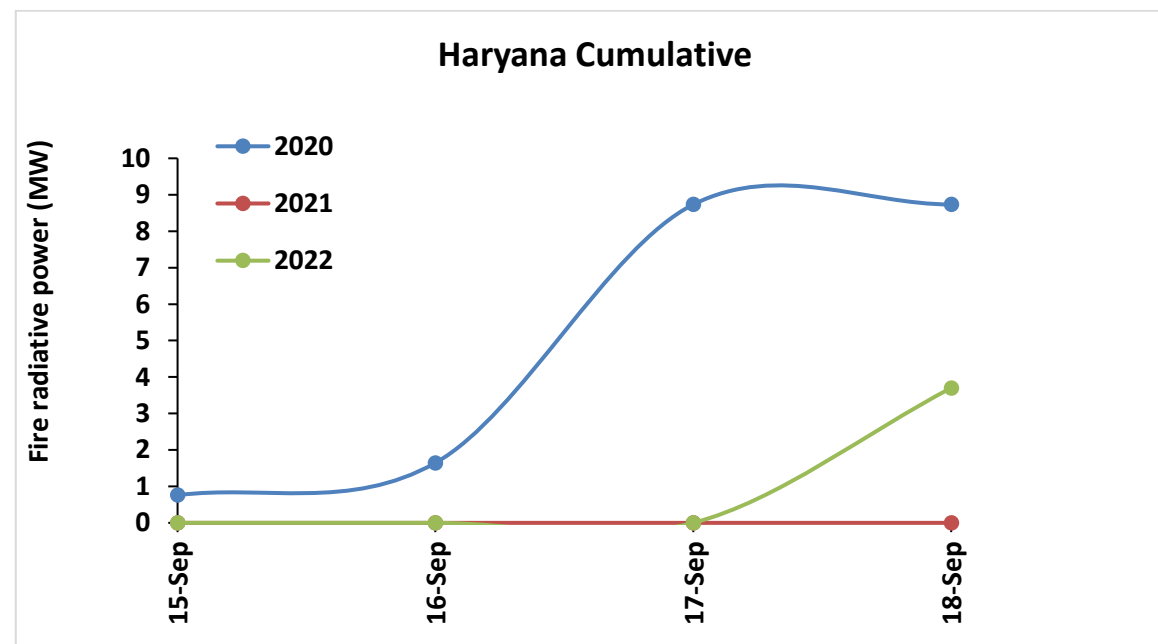

Rajashtan Cumulative

Madhya Pradesh Cumulative

Delhi Cumulative

Comparison of residue burning fire power in current year (2022) with previous year (2021 and 2020) for the study States

Uttar Pradesh Cumulative