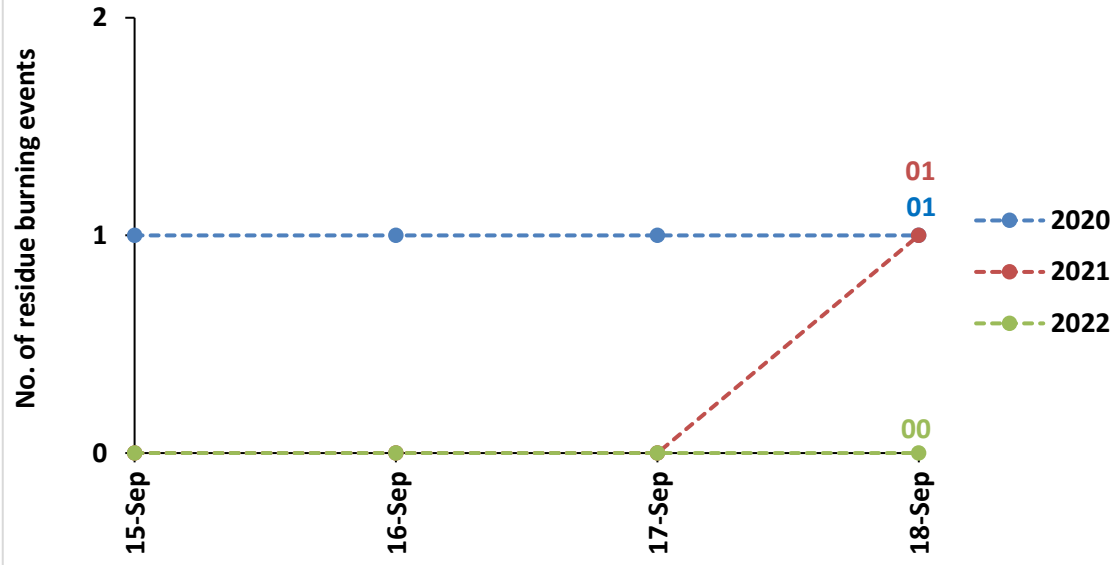

Uttar Pradesh Cumulative