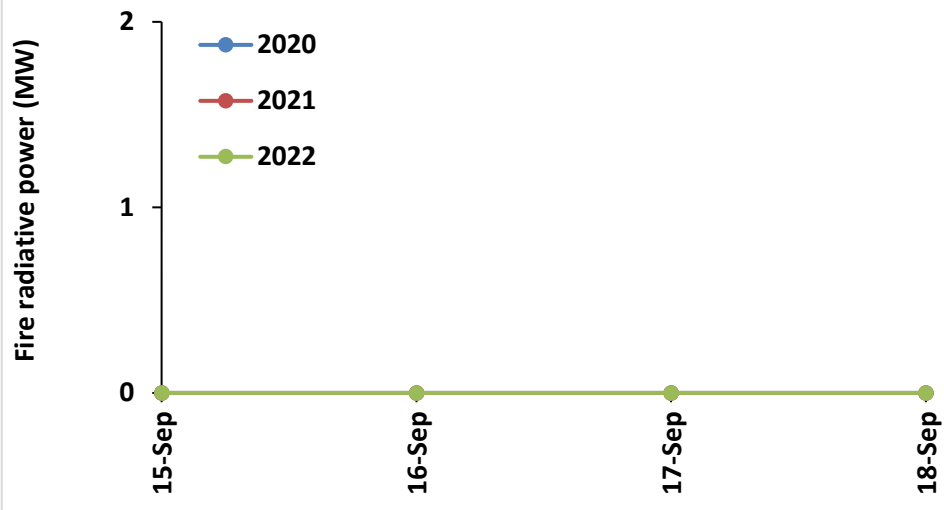

Delhi Cumulative