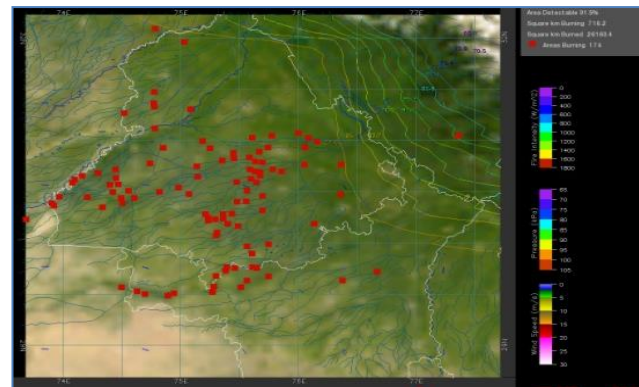

MONITORING PADDY RESIDUE BURNING IN INDIA USING SATELLITE REMOTE SENSING DURING 2022

**Bulletin
No. 04**

**Events Date:
18-Sep-2022**

**Issued on:
18-Sep-2022**

Prepared by:

**Consortium for Research on Agroecosystem Monitoring and Modeling from Space (CREAMS) Laboratory,
Division of Agricultural Physics, ICAR – Indian Agricultural Research Institute, New Delhi – 110012**

<http://creams.iari.res.in>

Highlights for 18-Sep-2022

- The active fire events due to rice residue burning were monitored using satellite remote sensing, following the "Standard Protocol for Estimation of Crop Residue Burning Fire Events using Satellite Data".
- Satellites detected **8** residue burning events in the six study States on 18-Sep-2022.
- The state wise events detected on 18-Sep-2022 were **7** in Punjab, **1** in Haryana, **0** in UP, **0** in Delhi, **0** in Rajasthan and **0** in MP.
- Detection of residue burning events was hampered by the presence of clouds over Uttar Pradesh and Madhya Pradesh states.