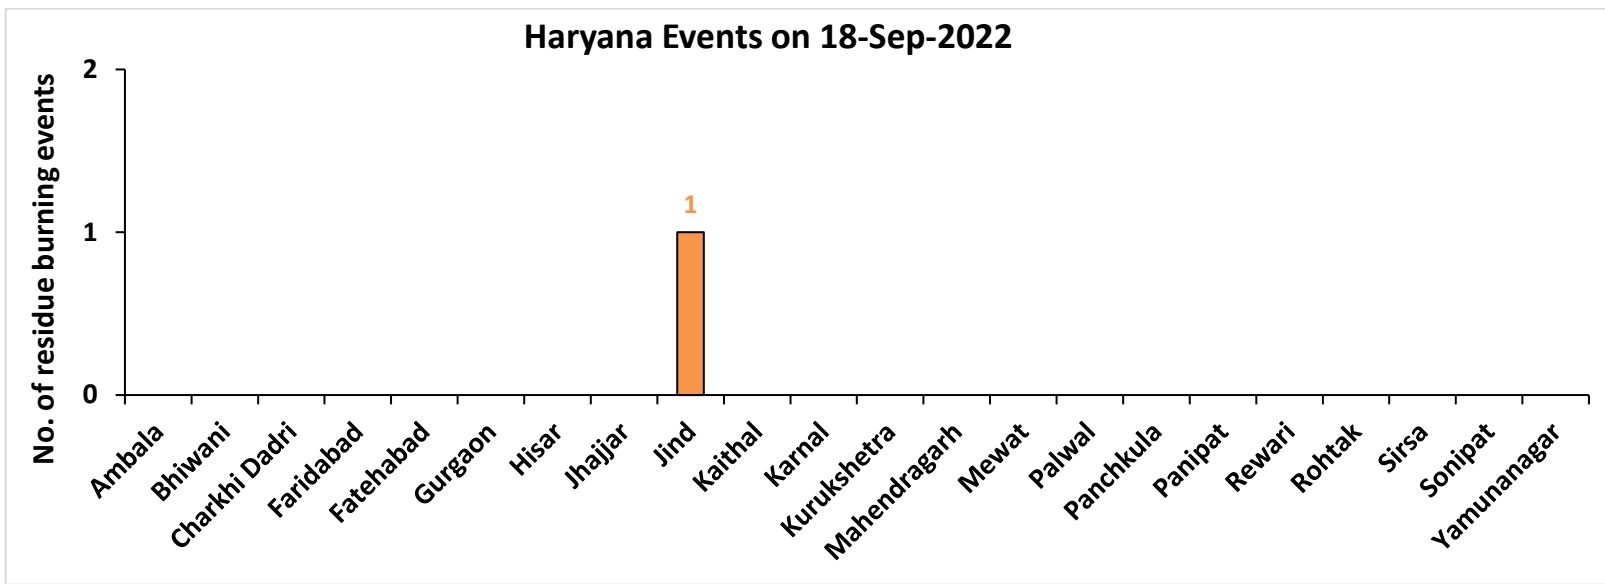

District-wise cumulative number of residues burning events in Haryana (15Sep- 18Sep-2022)

District-wise cumulative number of residues burning events detected in 2020 ,2021 and 2022
(Period: 15 September-18 September)

(a) Punjab

District	15 Sep-18 Sep 2022		
	2020	2021	2022
Amritsar	27	9	16
Barnala	0	0	0
Bathinda	0	0	0
Faridkot	0	1	0
Fatehgarh Sahib	0	0	0
Fazilka	0	0	0
Firozpur	0	0	0
Gurdaspur	0	0	0
Hoshiarpur	0	0	0
Jalandhar	0	0	0
Kapurthala	0	0	0
Ludhiana	0	0	0
Mansa	0	0	0
Moga	0	0	0
Muktsar	0	0	0
Pathankot	0	0	0
Patiala	0	1	0
Rupnagar	0	0	0
Sangrur	0	0	0
SAS NAGAR (Mohali)	0	0	1
SBS Nagar	0	0	0
Tarn Taran	0	0	5
Total	27	11	22

(b) Haryana

District	15 Sep-18 Sep 2022		
	2020	2021	2022
AMBALA	0	0	0
BHIWANI	0	0	0
CHARKHI DADRI	0	0	0
FARIDABAD	0	0	0
FATEHABAD	0	0	0
GURGAON	0	0	0
HISAR	0	0	0
JHAJJAR	0	0	0
JIND	0	0	1
KAITHAL	0	0	0
KARNAL	5	0	0
KURUKSHETRA	0	0	0
MAHENDRAGARH	0	0	0
MEWAT	0	0	0
PALWAL	0	0	0
PANCHKULA	0	0	0
PANIPAT	0	0	0
REWARI	0	0	0
ROHTAK	0	0	0
SIRSA	1	0	0
SONIPAT	0	0	0
YAMUNANAGAR	0	0	0
Total	6	0	1