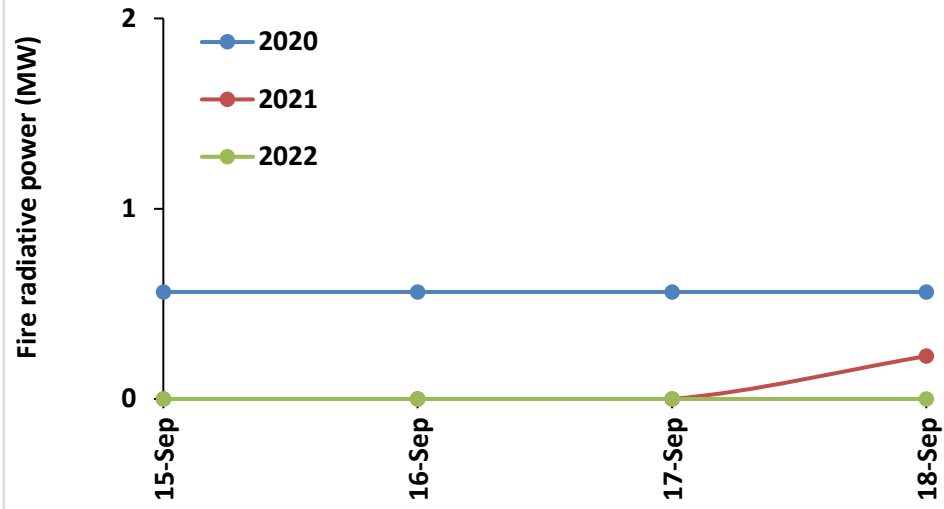

Rajashtan Cumulative

Madhya Pradesh Cumulative

Delhi Cumulative

Comparison of residue burning fire power in current year (2022) with previous year (2021 and 2020) for the study States

Uttar Pradesh Cumulative