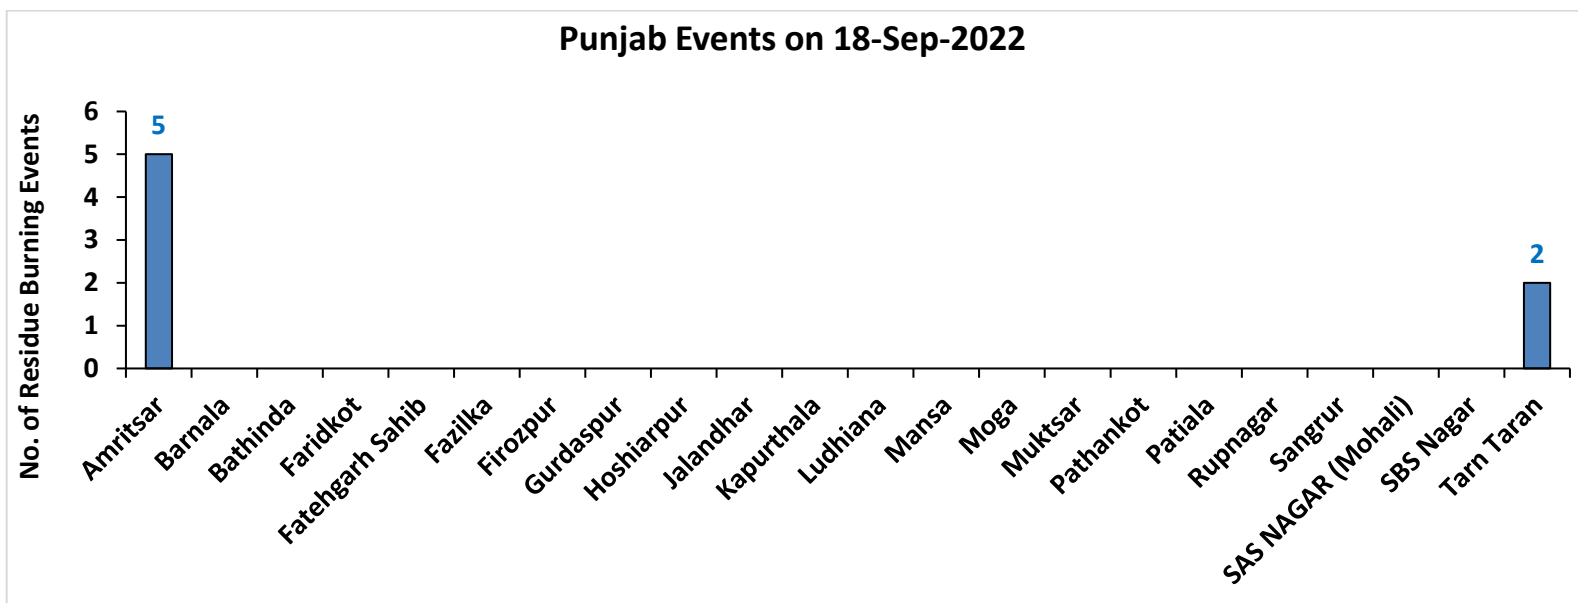

District-wise cumulative number of residues burning events in Punjab (15Sep- 18Sep-2022)