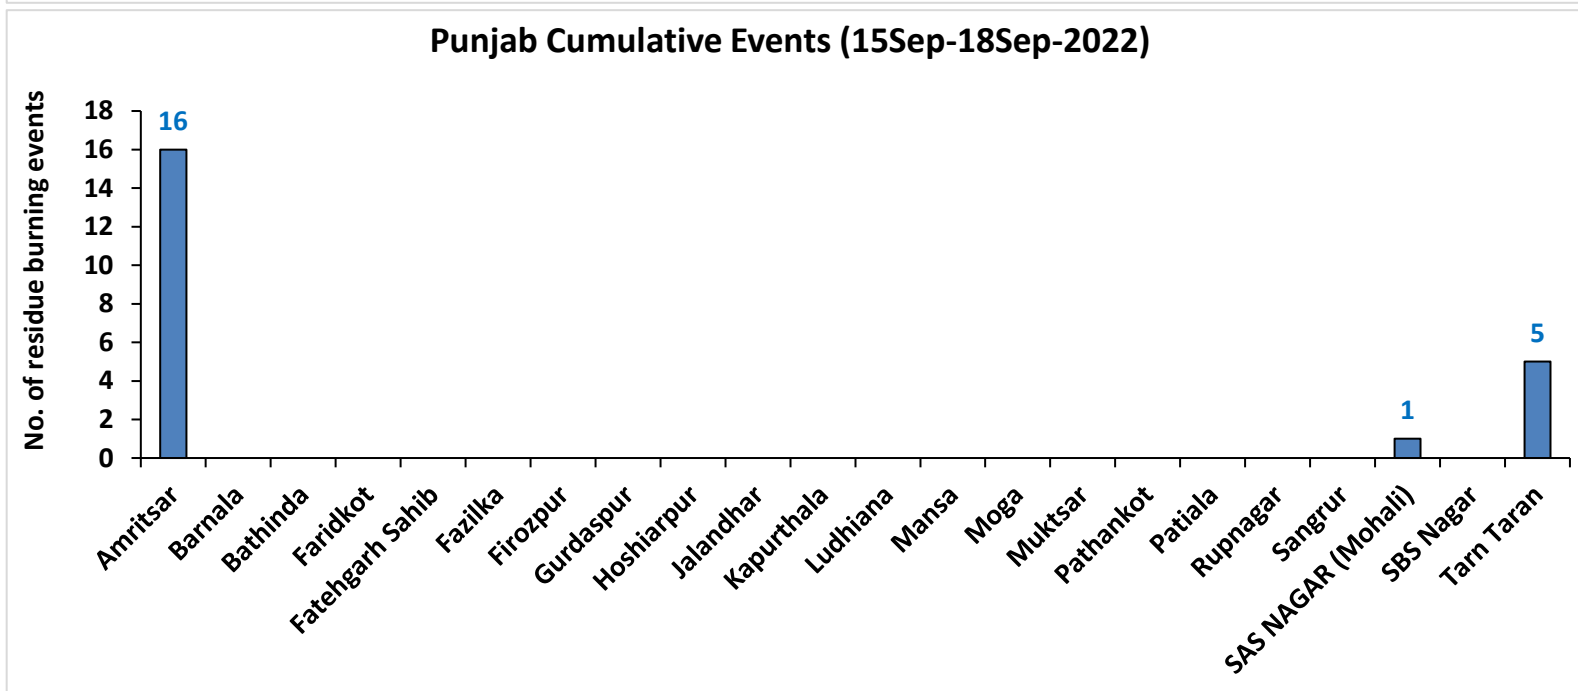

District-wise cumulative number of residues burning events in Punjab (15Sep- 18Sep-2022)