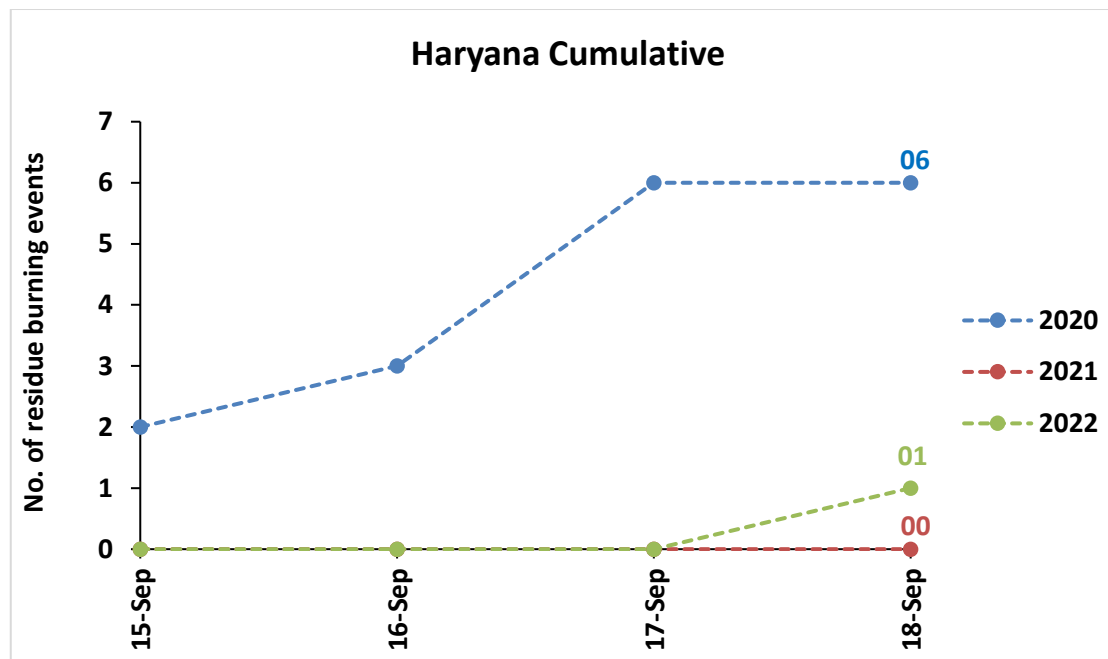

Comparison of residue burning events in current year (2022) with previous year (2020 and 2021) for the study States