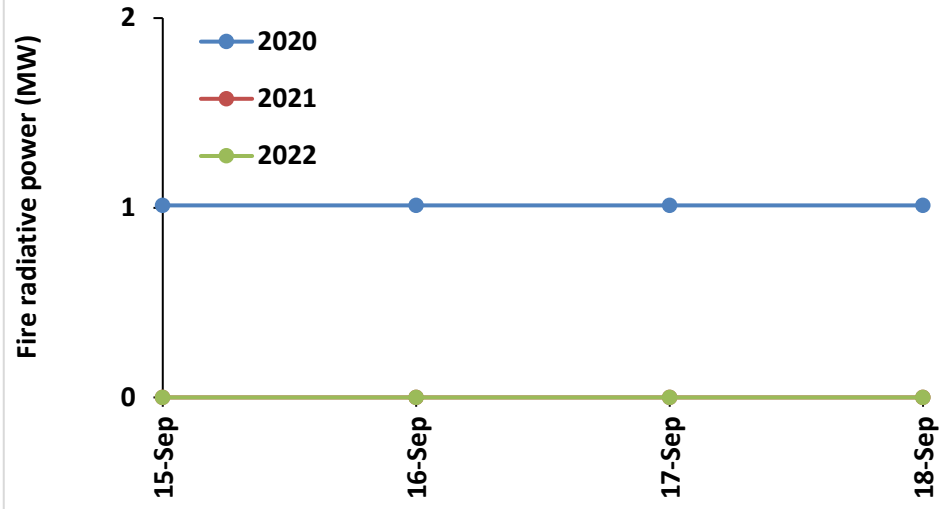

Madhaya Pradesh Cumulative