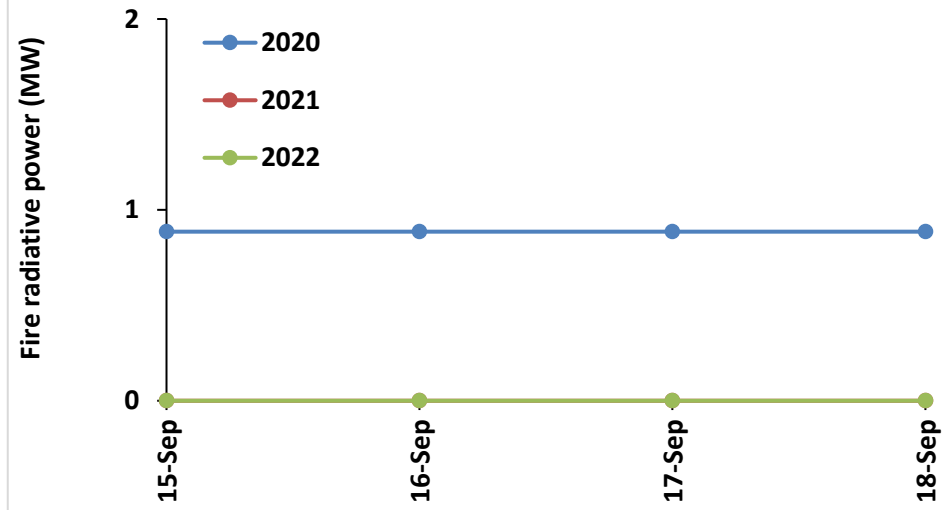

Rajasthan Cumulative