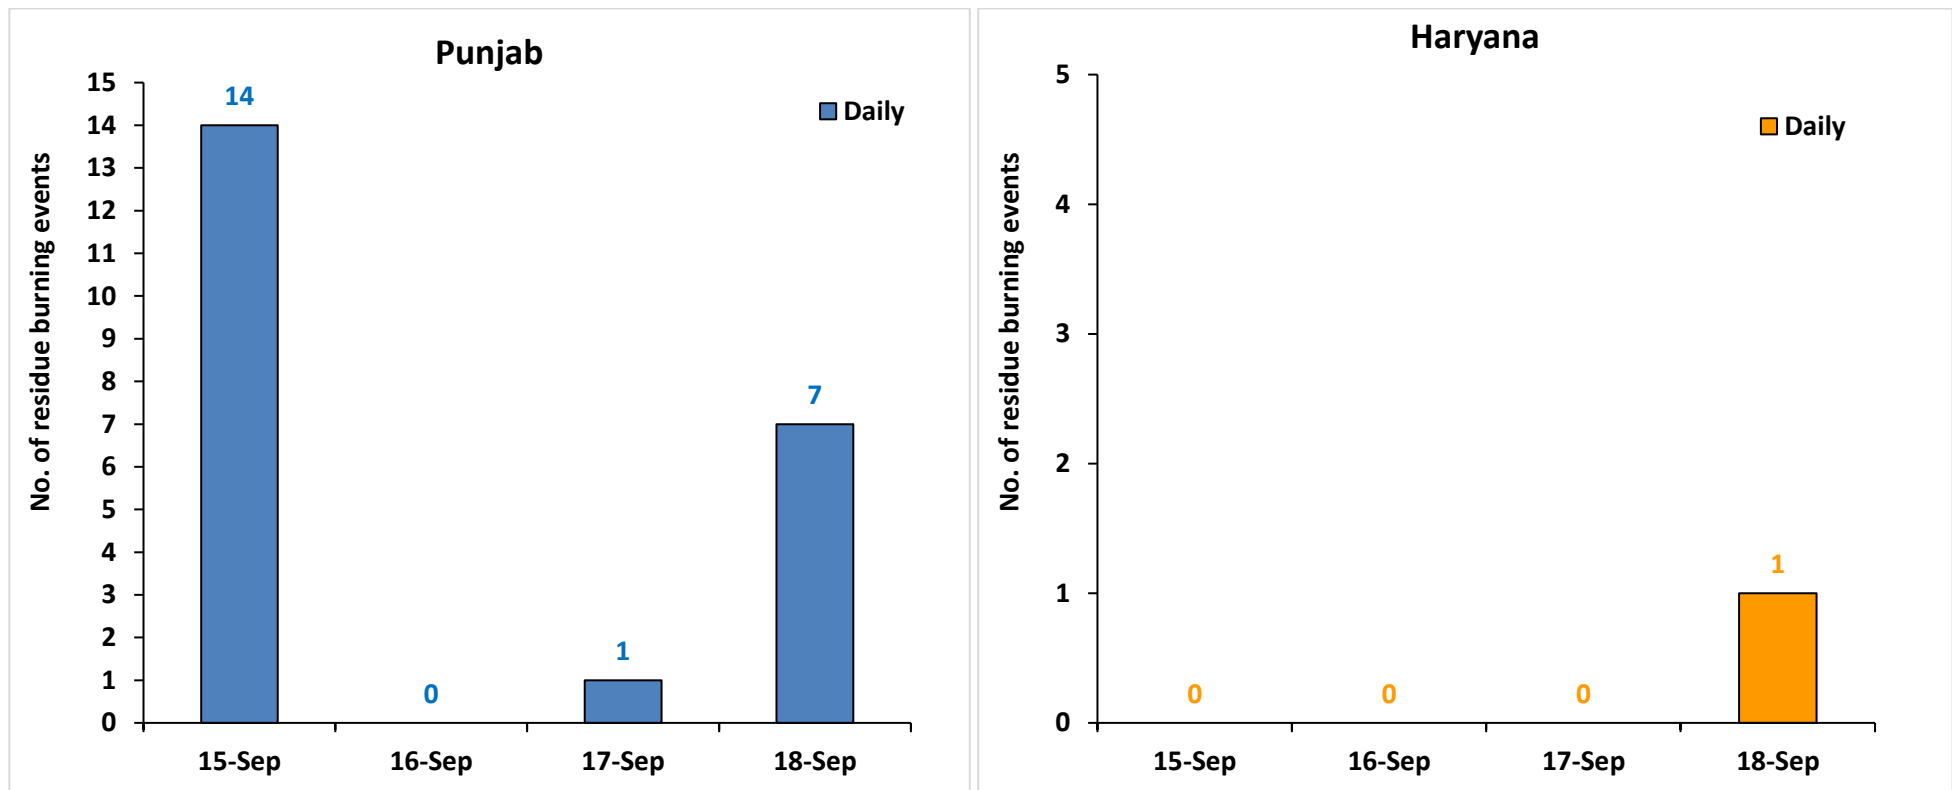

Highlights for 18-Sep-2022

- The active fire events due to rice residue burning were monitored using satellite remote sensing, following the "Standard Protocol for Estimation of Crop Residue Burning Fire Events using Satellite Data".
- Satellites detected **8** residue burning events in the six study States on 18-Sep-2022.
- The state wise events detected on 18-Sep-2022 were **7** in Punjab, **1** in Haryana, **0** in UP, **0** in Delhi, **0** in Rajasthan and **0** in MP.
- Detection of residue burning events was hampered by the presence of clouds over Uttar Pradesh and Madhya Pradesh states.

Temporal distribution of rice residue burning events for the study States in 2022