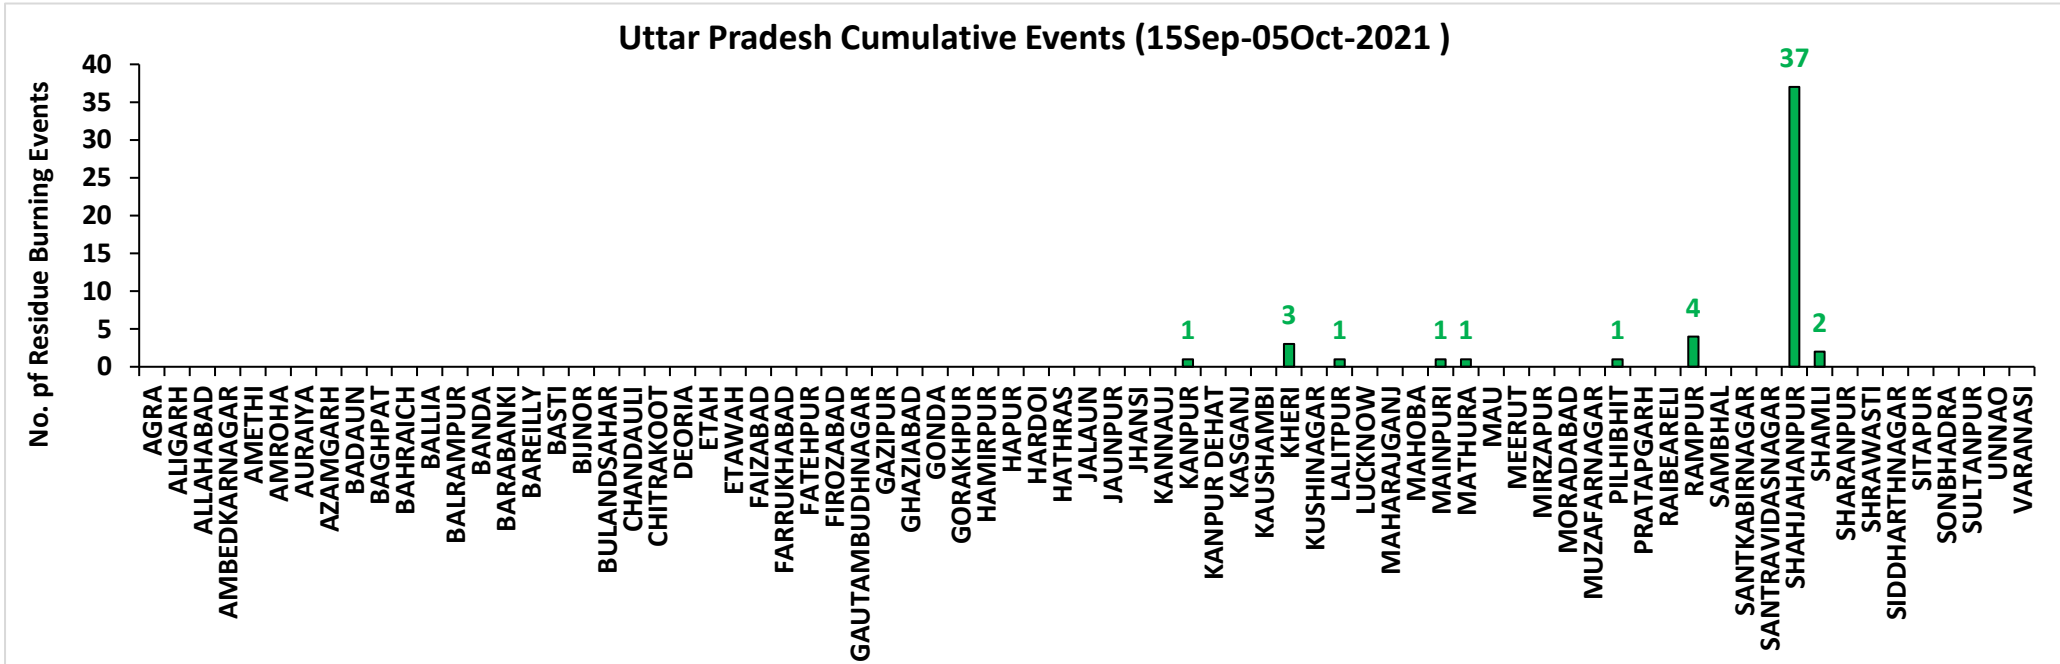

District-wise cumulative number of residues burning events in Uttar Pradesh (15 Sep - 05 Oct-2021)