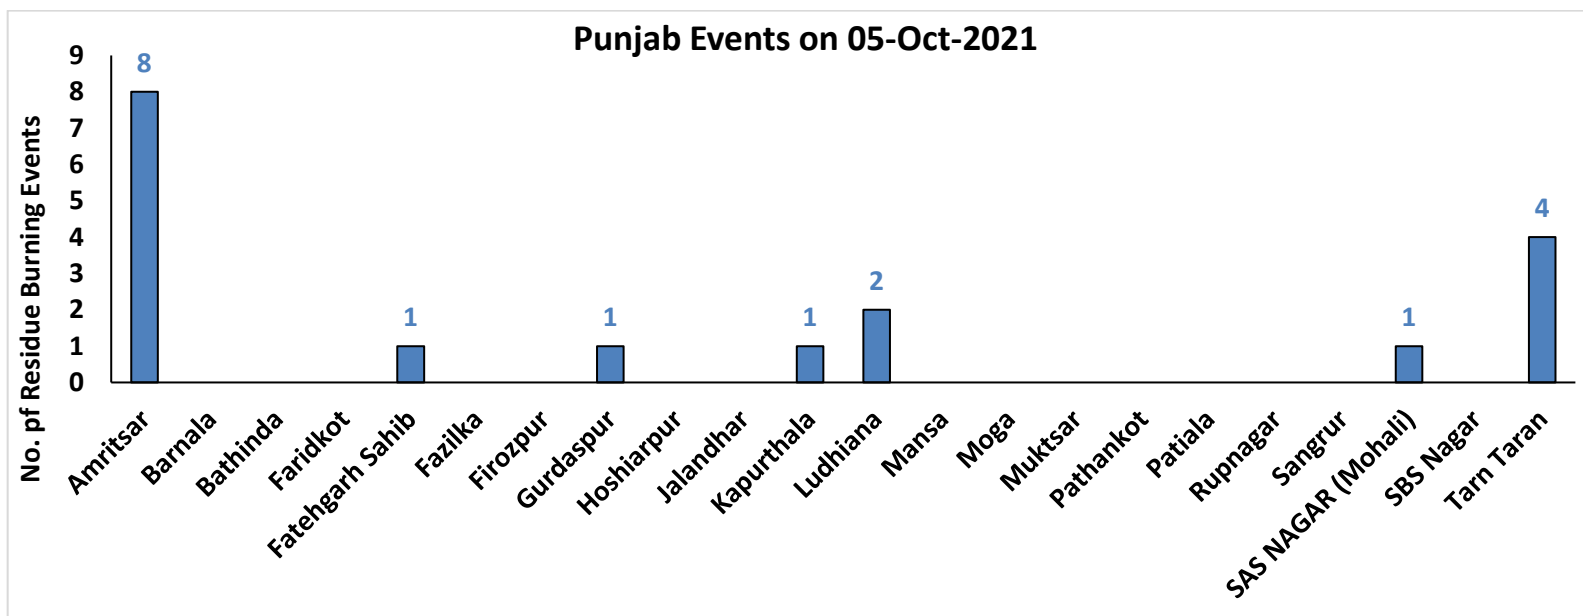

District-wise cumulative number of residues burning events in Punjab (15Sep - 05Oct-2021)