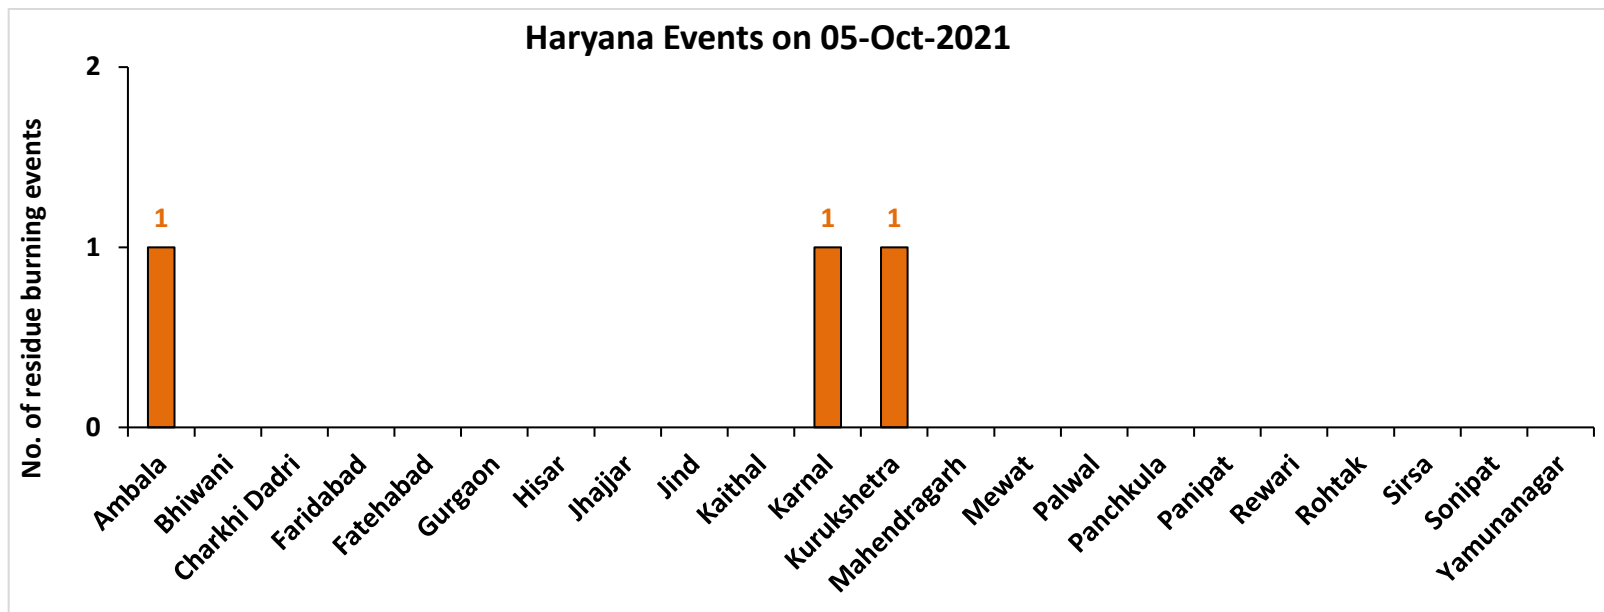

District-wise cumulative number of residues burning events in Haryana (15 Sep - 05 Oct-2021)