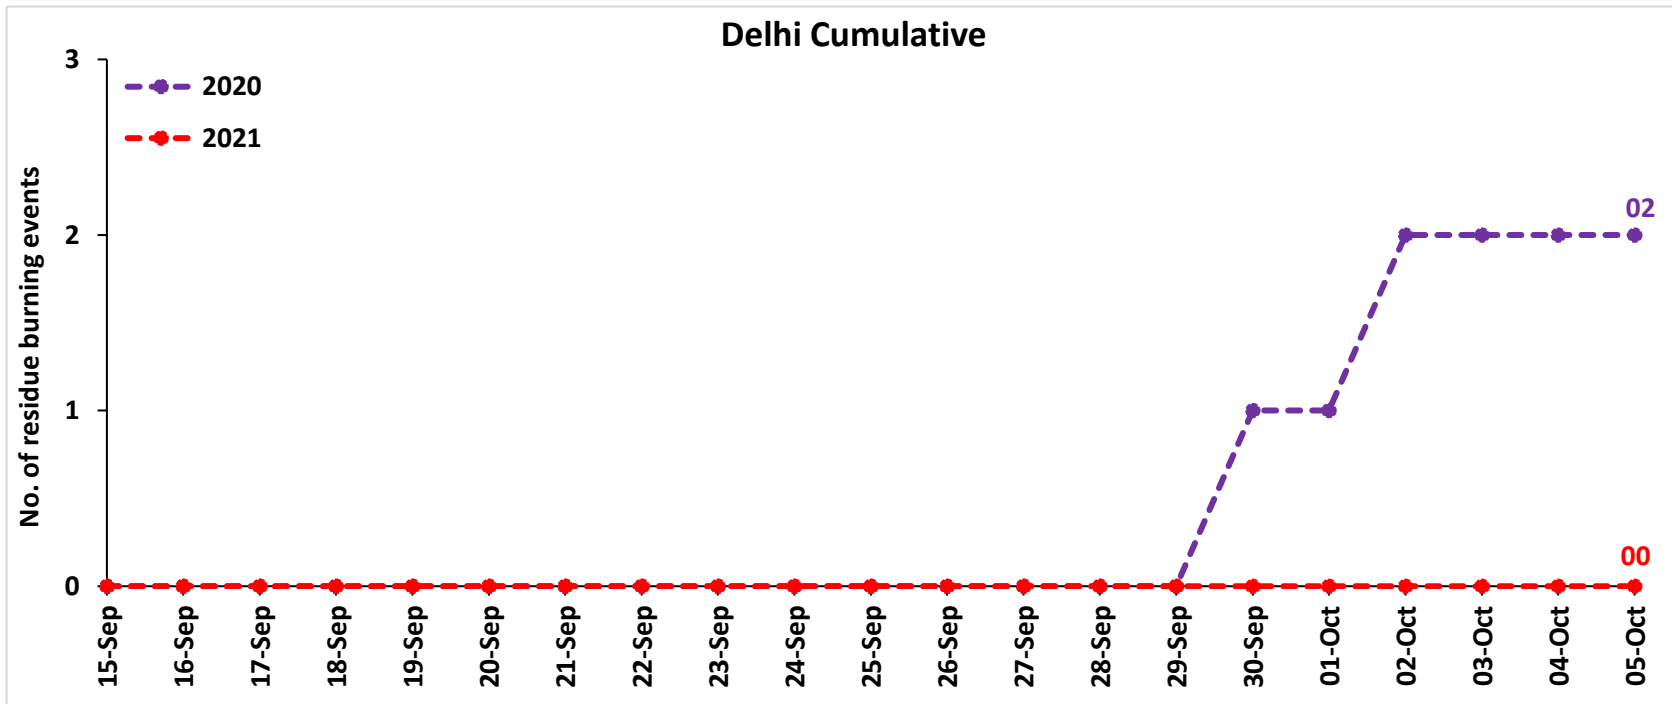

## Highlights for 05-October-2021

- The active fire events due to rice residue burning were monitored using satellite remote sensing, following the new "Standard Protocol for Estimation of Crop Residue Burning Fire Events using Satellite Data".
- Satellites detected **24** residue burning events in the six study States on 05-Oct-2021.
- The state wise events detected on 05-Oct-2021 were **18** in Punjab, **3** in Haryana, **2** in UP, **0** in Delhi, **0** in Rajasthan and **1** in MP.
- Detection of burning events by satellites was hampered due to scattered clouds over all the study states.

### Temporal distribution of rice residue burning events for the study States in 2021

**Comparison of residue burning events in current year (2021) with previous year (2020) for the study States**