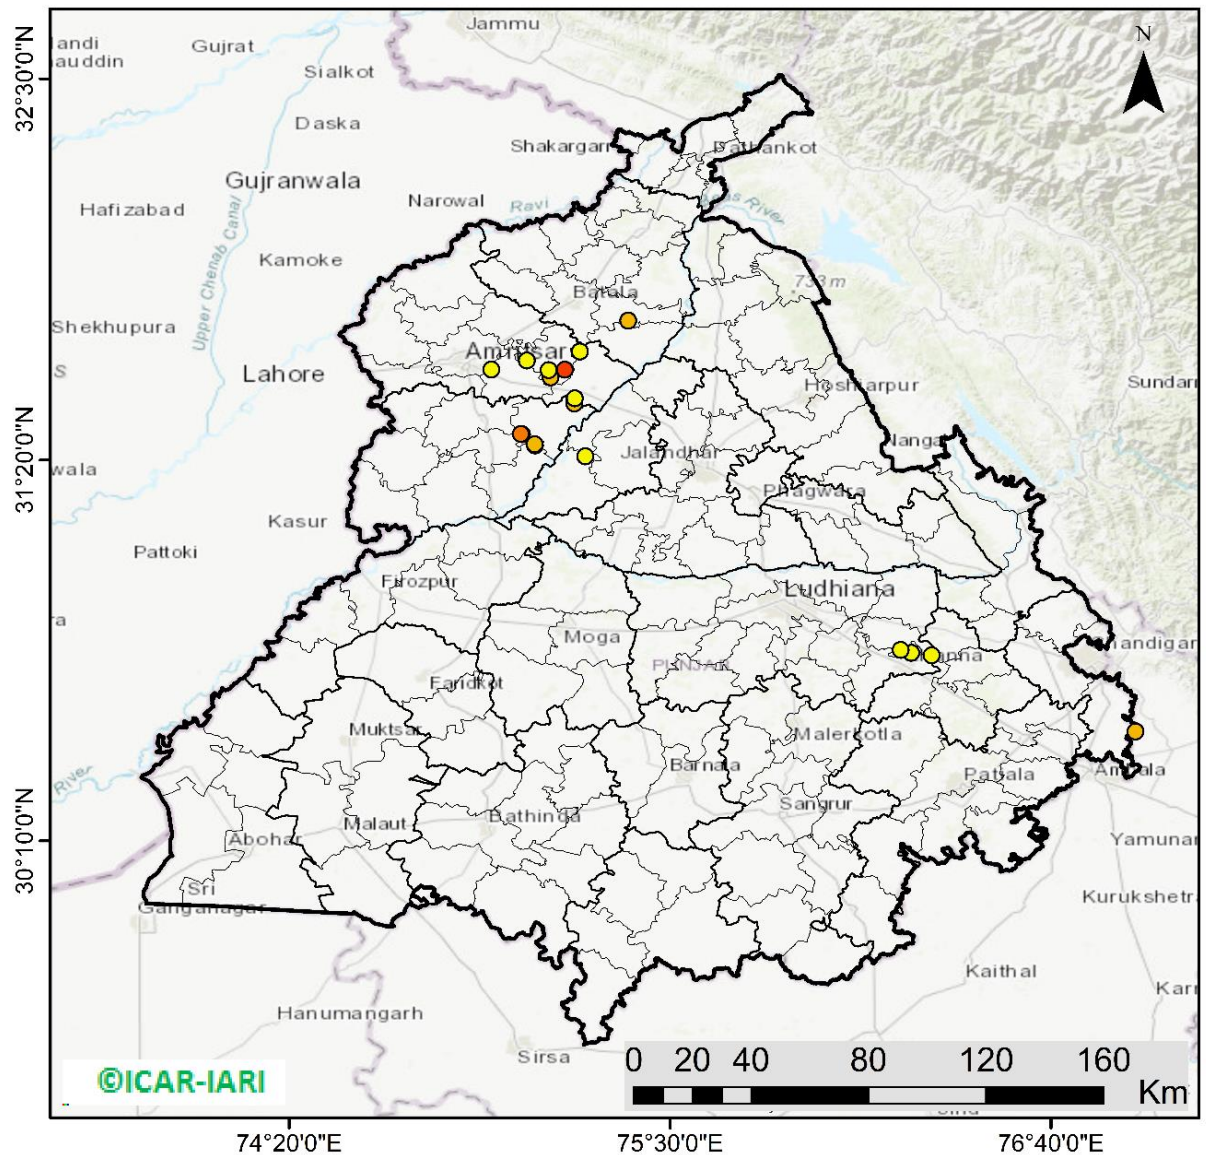

## Highlights for 05-October-2021

- The active fire events due to rice residue burning were monitored using satellite remote sensing, following the new "Standard Protocol for Estimation of Crop Residue Burning Fire Events using Satellite Data".
- Satellites detected **24** residue burning events in the six study States on 05-Oct-2021.
- The state wise events detected on 05-Oct-2021 were **18** in Punjab, **3** in Haryana, **2** in UP, **0** in Delhi, **0** in Rajasthan and **1** in MP.
- Detection of burning events by satellites was hampered due to scattered clouds over all the study states.

### Temporal distribution of rice residue burning events for the study States in 2021

**Comparison of residue burning events in current year (2021) with previous year (2020) for the study States**

# Punjab

## RICE RESIDUE BURNING IN PUNJAB

**18** burning events detected in Punjab on **05th October 2021**