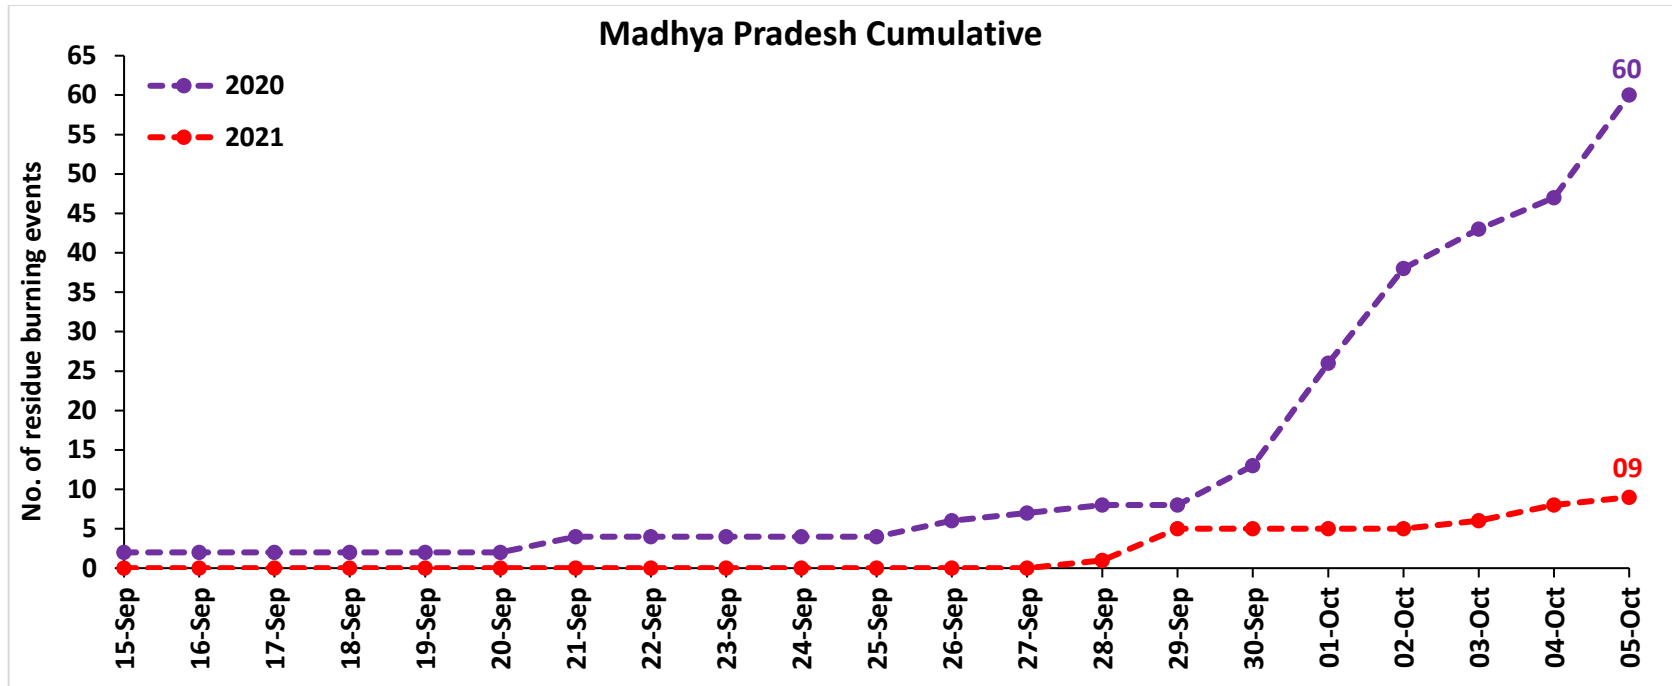

## Highlights for 05-October-2021

- The active fire events due to rice residue burning were monitored using satellite remote sensing, following the new "Standard Protocol for Estimation of Crop Residue Burning Fire Events using Satellite Data".
- Satellites detected **24** residue burning events in the six study States on 05-Oct-2021.
- The state wise events detected on 05-Oct-2021 were **18** in Punjab, **3** in Haryana, **2** in UP, **0** in Delhi, **0** in Rajasthan and **1** in MP.
- Detection of burning events by satellites was hampered due to scattered clouds over all the study states.

### Temporal distribution of rice residue burning events for the study States in 2021

**Comparison of residue burning events in current year (2021) with previous year (2020) for the study States**

# Punjab