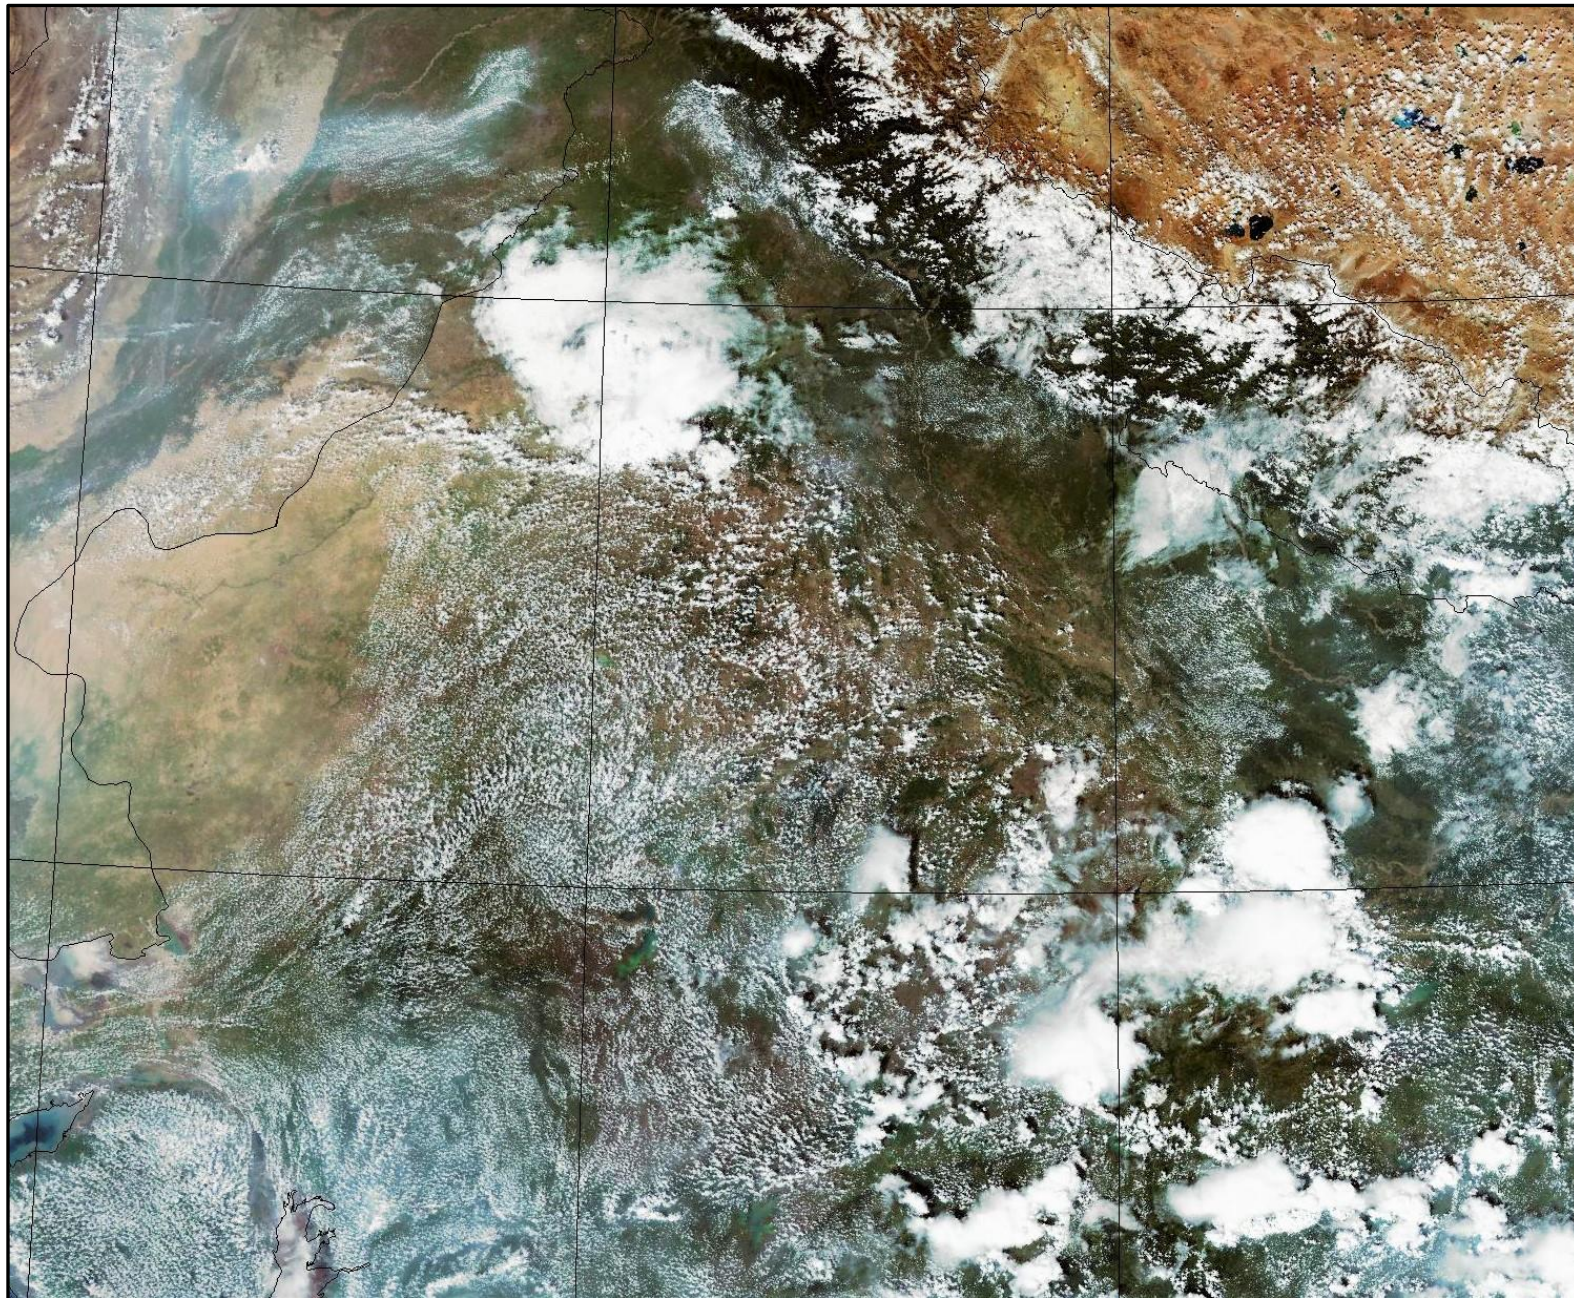

SNPP (VIIRS) Satellite image (TCC) of North and Central India Acquired on 05-Oct-2021 at 13:07:20 IST by IARI Ground Station

The study used data received from following Satellites at NRSC Ground Station

S. No.	Satellite Name	Sensor	Resolution (meter)	Day / Night Passes
1.	Suomi NPP	VIIRS	375 / 750	Both
2.	Terra	MODIS	1000	Both
3.	Aqua	MODIS	1000	Both

**The rice mask for the Punjab and Haryana were provided by MNCFC, MoA&FW, Govt of India
The kharif crop mask for Delhi, Uttar Pradesh, Rajasthan and Madhya Pradesh were provided by NRSC**

Study Team

ICAR – HQ	Dr S.K. Chaudhari	DDG (AG. ENGG.)	ddgengg@icar.org.in
	Dr S. Bhasker	ADG (NRM)	adgagroandaf@gmail.com
	Dr K.K. Singh	ADG (AG. ENGG.)	kanchansingh044@gmail.com
ICAR - IARI	Dr V.K. Sehgal	Professor & Nodal Scientist	iaricreams@gmail.com
	Dr Rajkumar Dhakar	Scientist	raidhakar.iari@gmail.com
	Mr Mohd Jahangir	Lab Assistant (KRISHI)	mjahangir198@gmail.com
ICAR - ATARI	Dr Rajbir Singh	Director ATARI (Zone-I) Ludhiana	rajbirsingh.zpd@gmail.com
	Dr S.K. Singh	Director ATARI (Zone-II) Jodhpur	sushilsinghiipr@yahoo.co.in
	Dr Atar Singh	Director ATARI (Zone-III) Kanpur	zpdicarkanpur@gmail.com
ICAR - IASRI	Dr Rajender Parsad	Director	rajender.parsad@icar.gov.in

GIS Maps of fire events can be visualized online on ICAR KRISHI Geoportal website: <http://geoportal.icar.gov.in:8080/geoexplorer/composer/>
(Part of KRISHI Portal: <https://krishi.icar.gov.in> initiative)

***