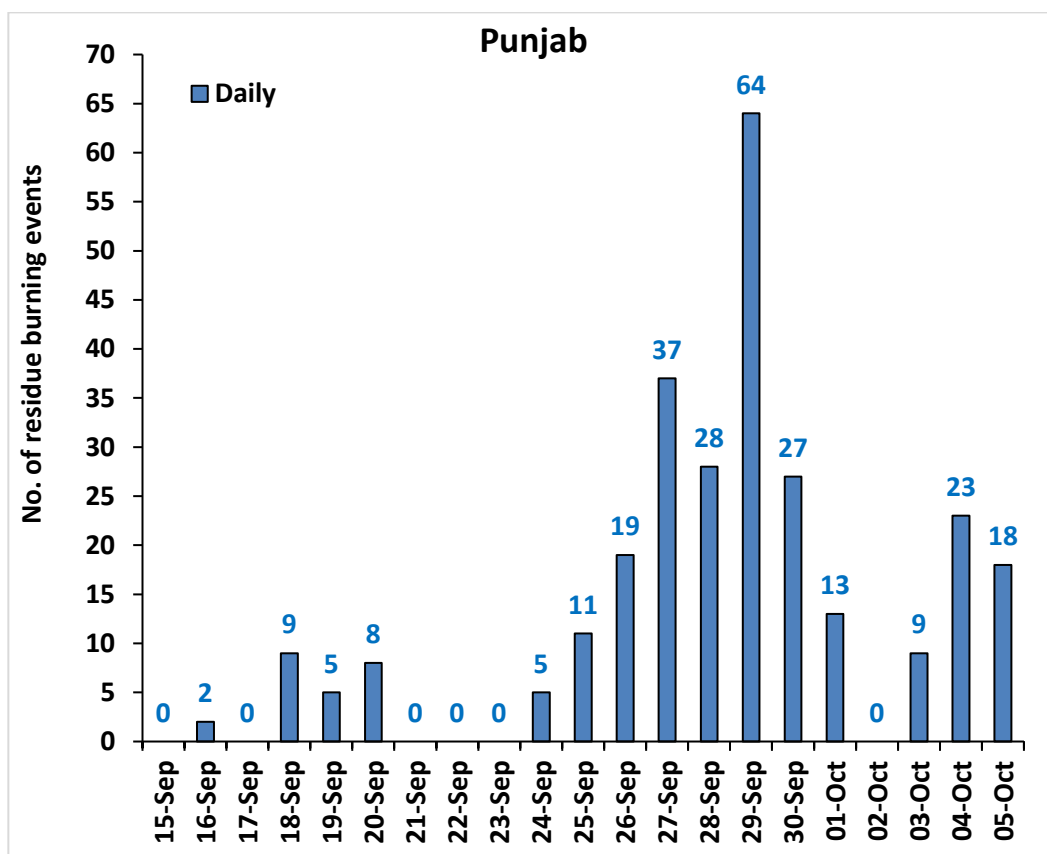

Highlights for 05-October-2021

- The active fire events due to rice residue burning were monitored using satellite remote sensing, following the new "Standard Protocol for Estimation of Crop Residue Burning Fire Events using Satellite Data".
- Satellites detected **24** residue burning events in the six study States on 05-Oct-2021.
- The state wise events detected on 05-Oct-2021 were **18** in Punjab, **3** in Haryana, **2** in UP, **0** in Delhi, **0** in Rajasthan and **1** in MP.
- Detection of burning events by satellites was hampered due to scattered clouds over all the study states.

Temporal distribution of rice residue burning events for the study States in 2021