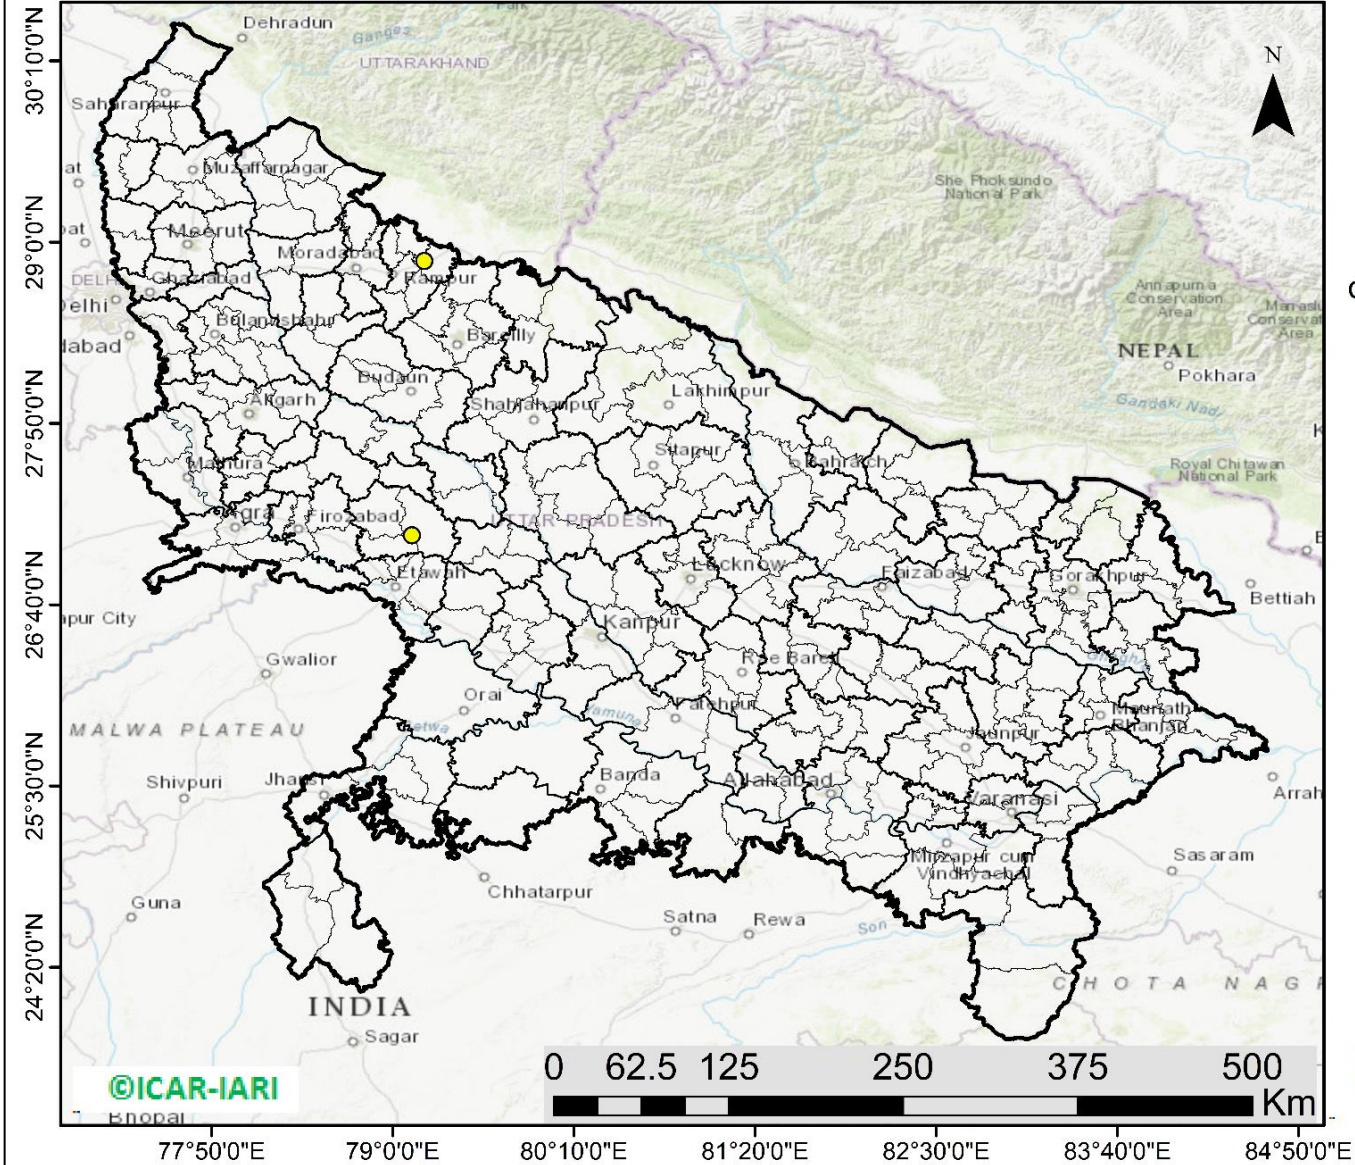

Uttar Pradesh

RICE RESIDUE BURNING IN UTTAR PRADESH

02 burning events detected in Uttar Pradesh on 05th October 2021

Fire Intensity (W/m2)

- 0 - 5
- 6 - 10
- 11 - 15
- 16 - 20
- >20