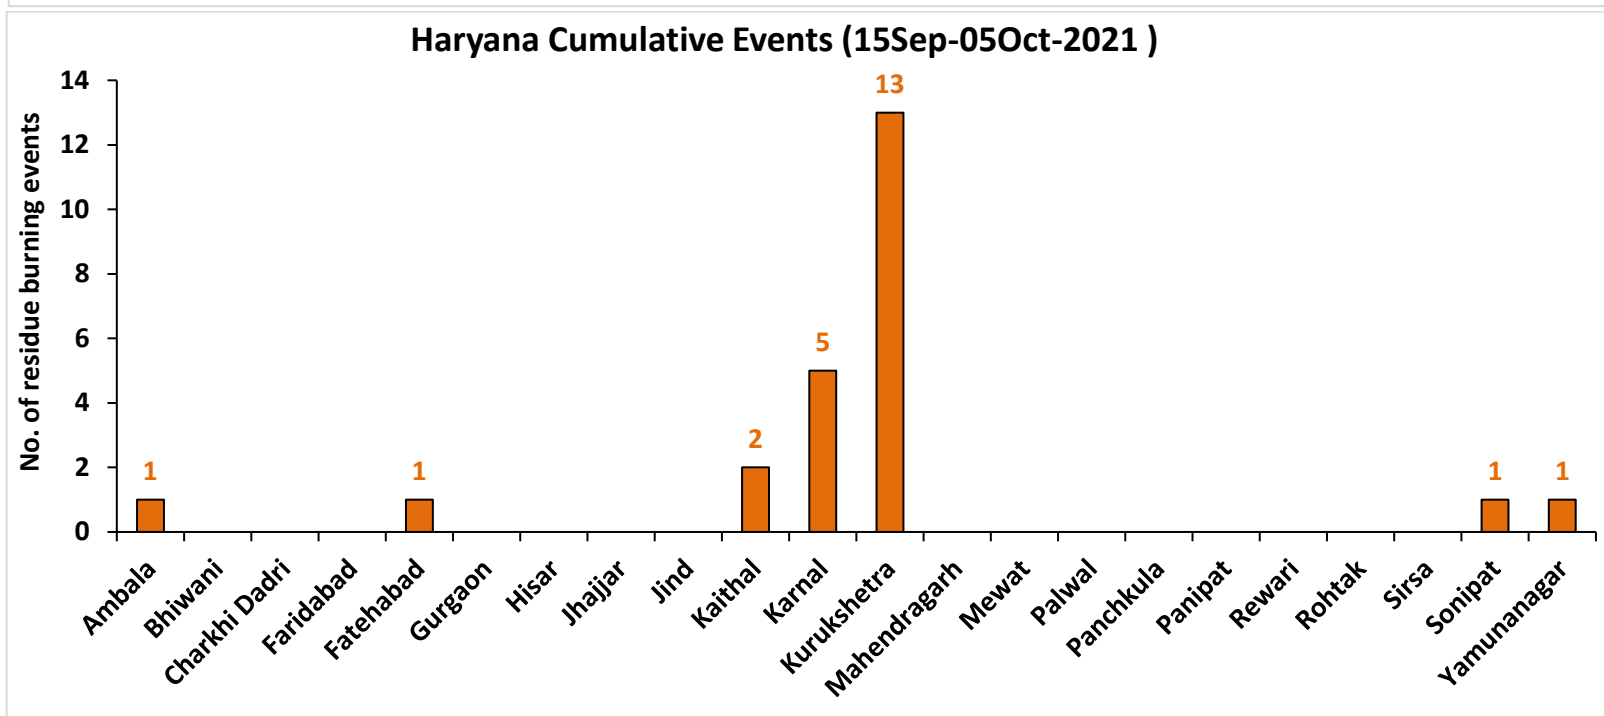

District-wise cumulative number of residues burning events in Haryana (15 Sep - 05 Oct-2021)