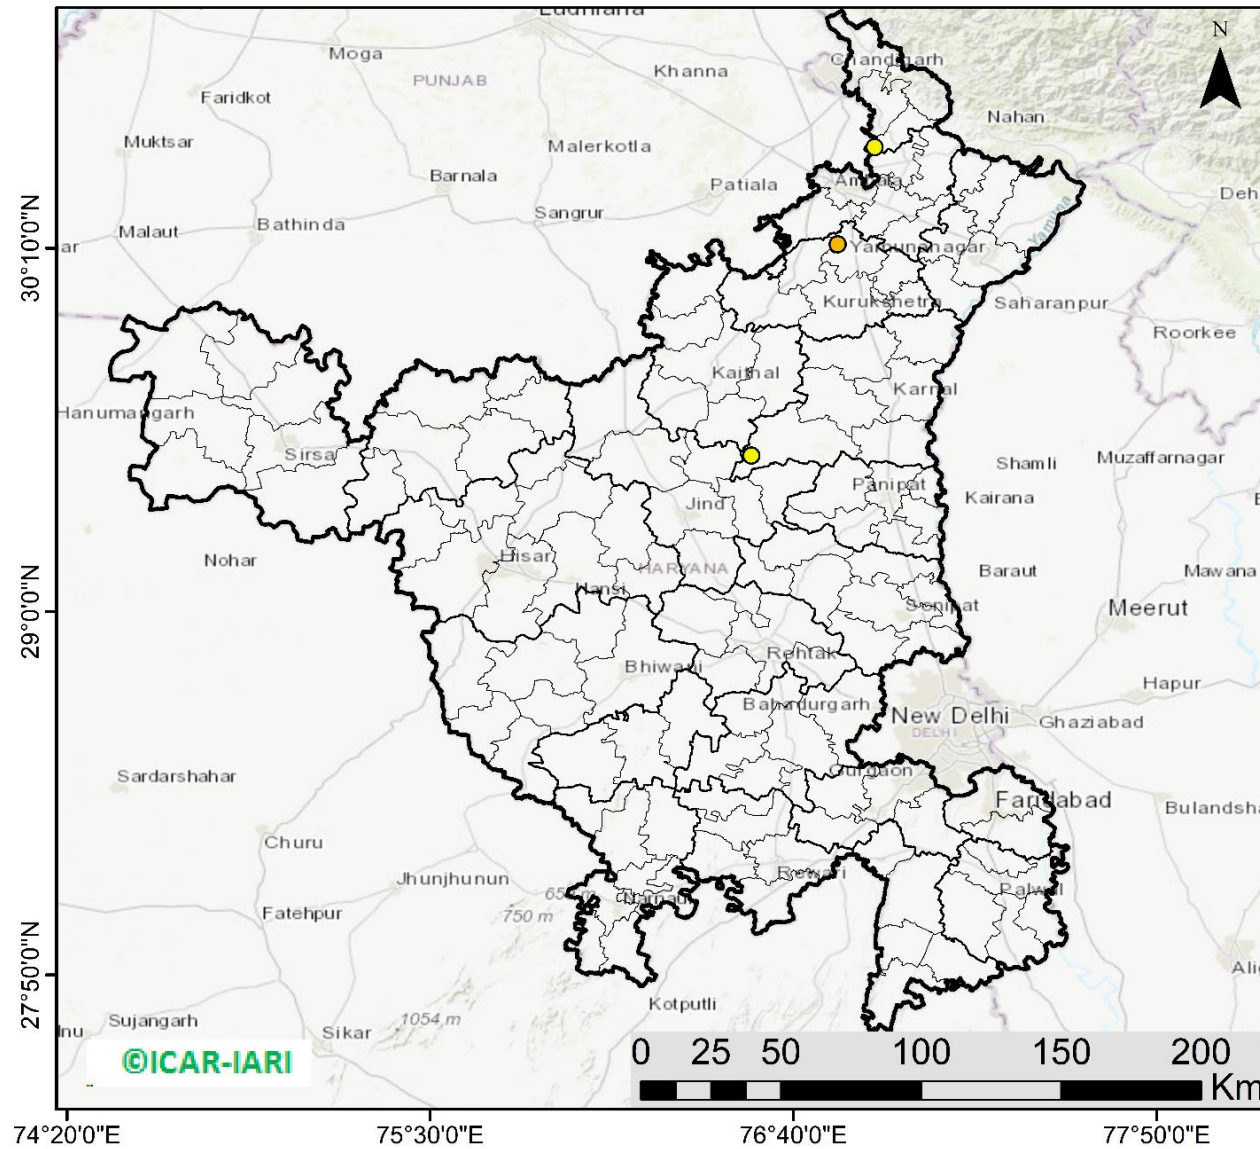

Haryana

RICE RESIDUE BURNING IN HARYANA

03 burning events detected in Haryana on **05th October 2021**

Fire Intensity (W/m²)

- 0 - 5
- 6 - 10
- 11 - 15
- 16 - 20
- >20