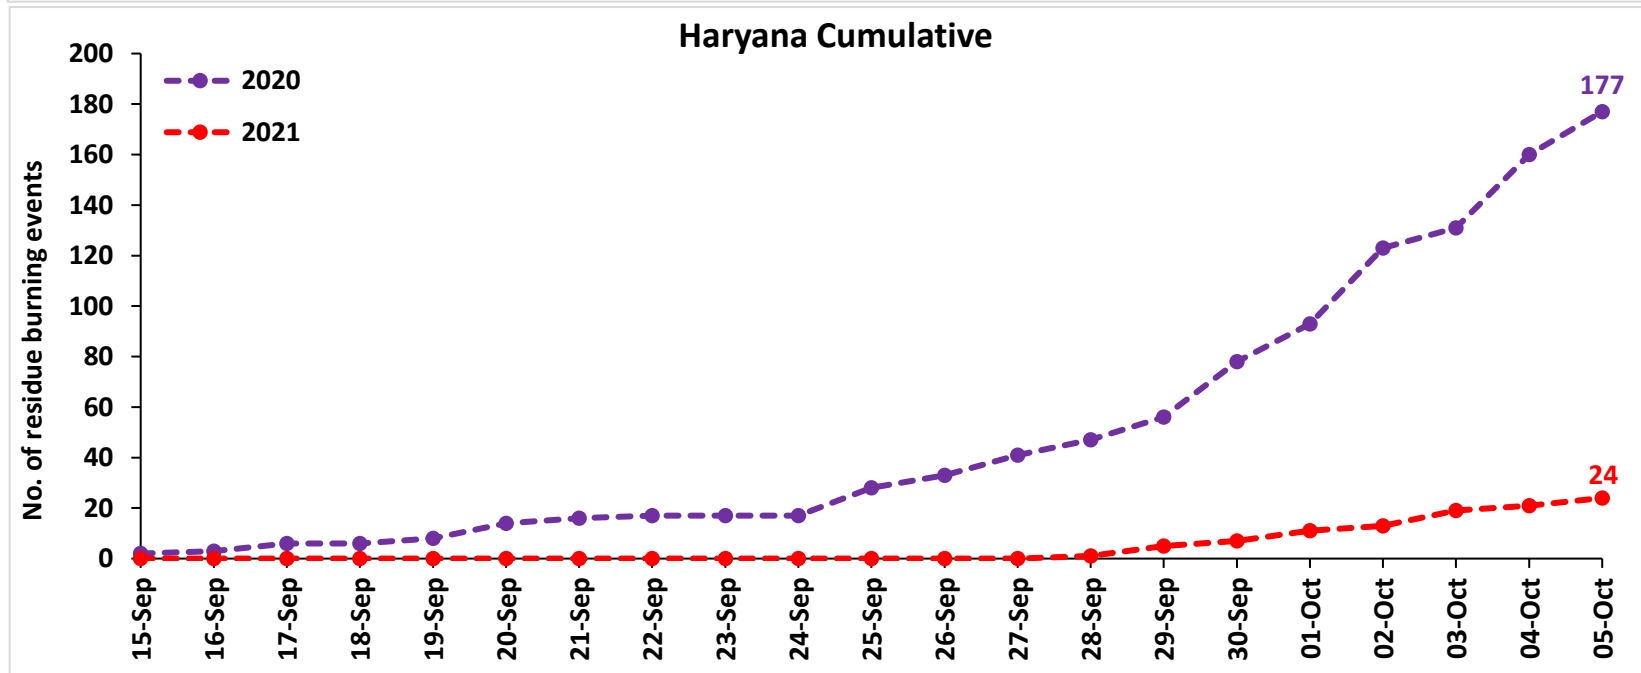

## Highlights for 05-October-2021

- The active fire events due to rice residue burning were monitored using satellite remote sensing, following the new "Standard Protocol for Estimation of Crop Residue Burning Fire Events using Satellite Data".
- Satellites detected **24** residue burning events in the six study States on 05-Oct-2021.
- The state wise events detected on 05-Oct-2021 were **18** in Punjab, **3** in Haryana, **2** in UP, **0** in Delhi, **0** in Rajasthan and **1** in MP.
- Detection of burning events by satellites was hampered due to scattered clouds over all the study states.

### Temporal distribution of rice residue burning events for the study States in 2021

**Comparison of residue burning events in current year (2021) with previous year (2020) for the study States**