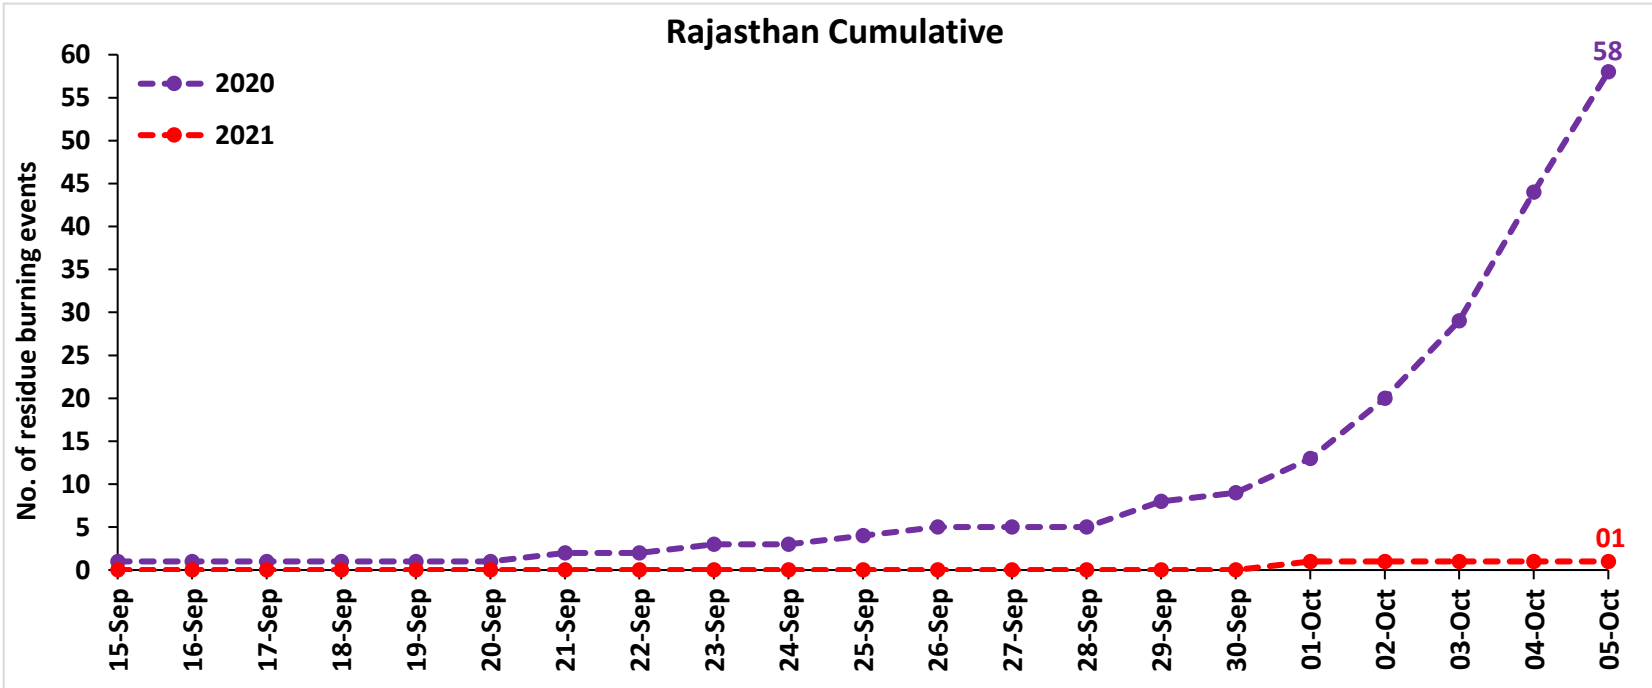

## Highlights for 05-October-2021

- The active fire events due to rice residue burning were monitored using satellite remote sensing, following the new "Standard Protocol for Estimation of Crop Residue Burning Fire Events using Satellite Data".
- Satellites detected **24** residue burning events in the six study States on 05-Oct-2021.
- The state wise events detected on 05-Oct-2021 were **18** in Punjab, **3** in Haryana, **2** in UP, **0** in Delhi, **0** in Rajasthan and **1** in MP.
- Detection of burning events by satellites was hampered due to scattered clouds over all the study states.

### Temporal distribution of rice residue burning events for the study States in 2021

**Comparison of residue burning events in current year (2021) with previous year (2020) for the study States**