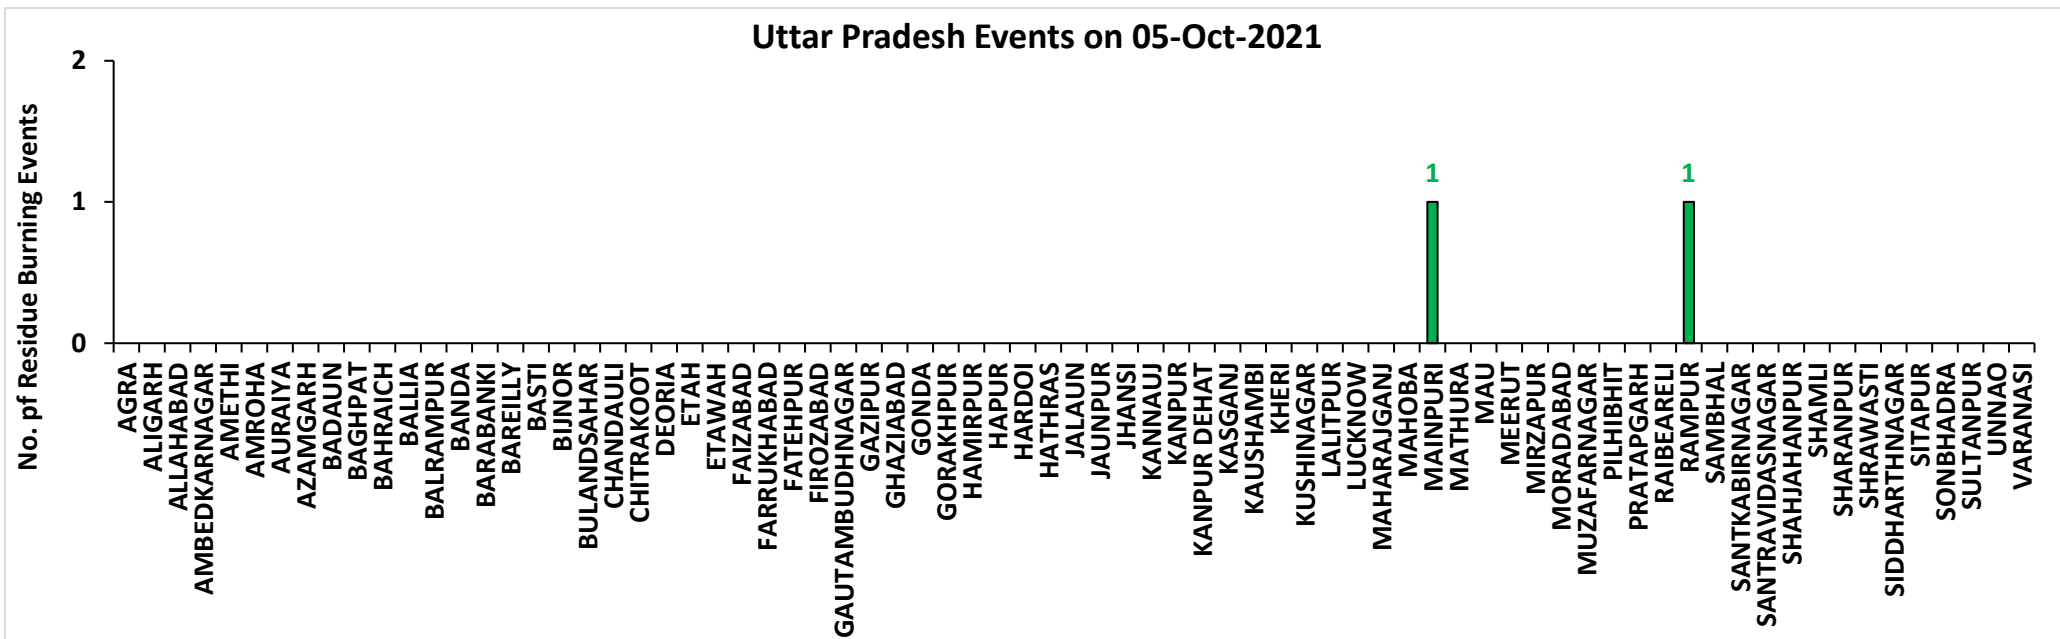

District-wise cumulative number of residues burning events in Uttar Pradesh (15 Sep - 05 Oct-2021)