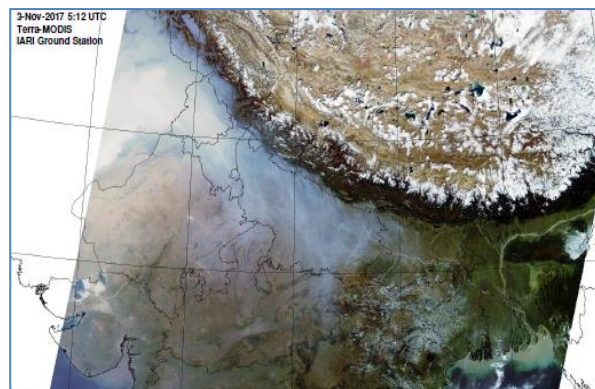

MONITORING PADDY RESIDUE BURNING IN INDIA USING SATELLITE REMOTE SENSING DURING 2021

Prepared by:

Consortium for Research on Agroecosystem Monitoring and Modeling from Space (CREAMS) Laboratory,
Division of Agricultural Physics, ICAR – Indian Agricultural Research Institute, New Delhi – 110012

<http://creams.iari.res.in>