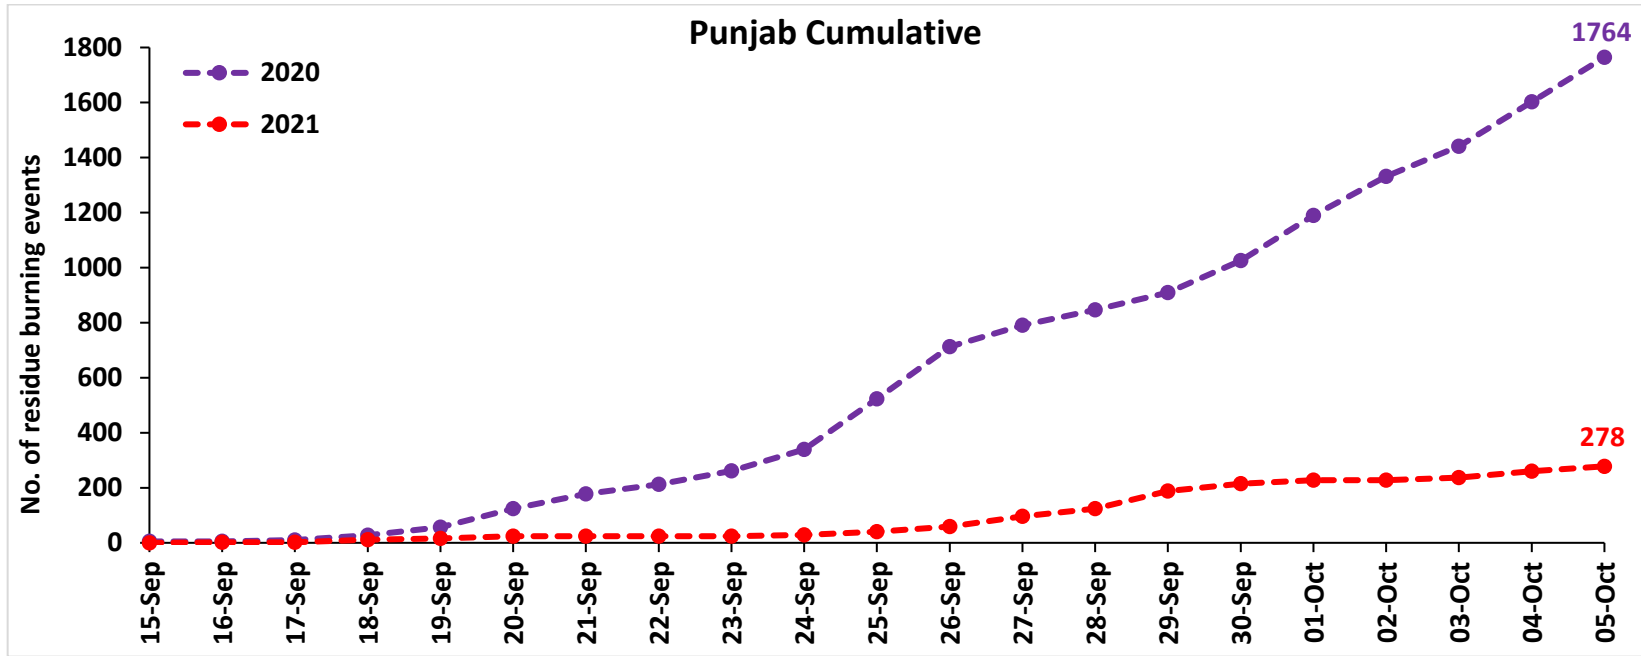

## Highlights for 05-October-2021

- The active fire events due to rice residue burning were monitored using satellite remote sensing, following the new "Standard Protocol for Estimation of Crop Residue Burning Fire Events using Satellite Data".
- Satellites detected **24** residue burning events in the six study States on 05-Oct-2021.
- The state wise events detected on 05-Oct-2021 were **18** in Punjab, **3** in Haryana, **2** in UP, **0** in Delhi, **0** in Rajasthan and **1** in MP.
- Detection of burning events by satellites was hampered due to scattered clouds over all the study states.

### Temporal distribution of rice residue burning events for the study States in 2021

**Comparison of residue burning events in current year (2021) with previous year (2020) for the study States**