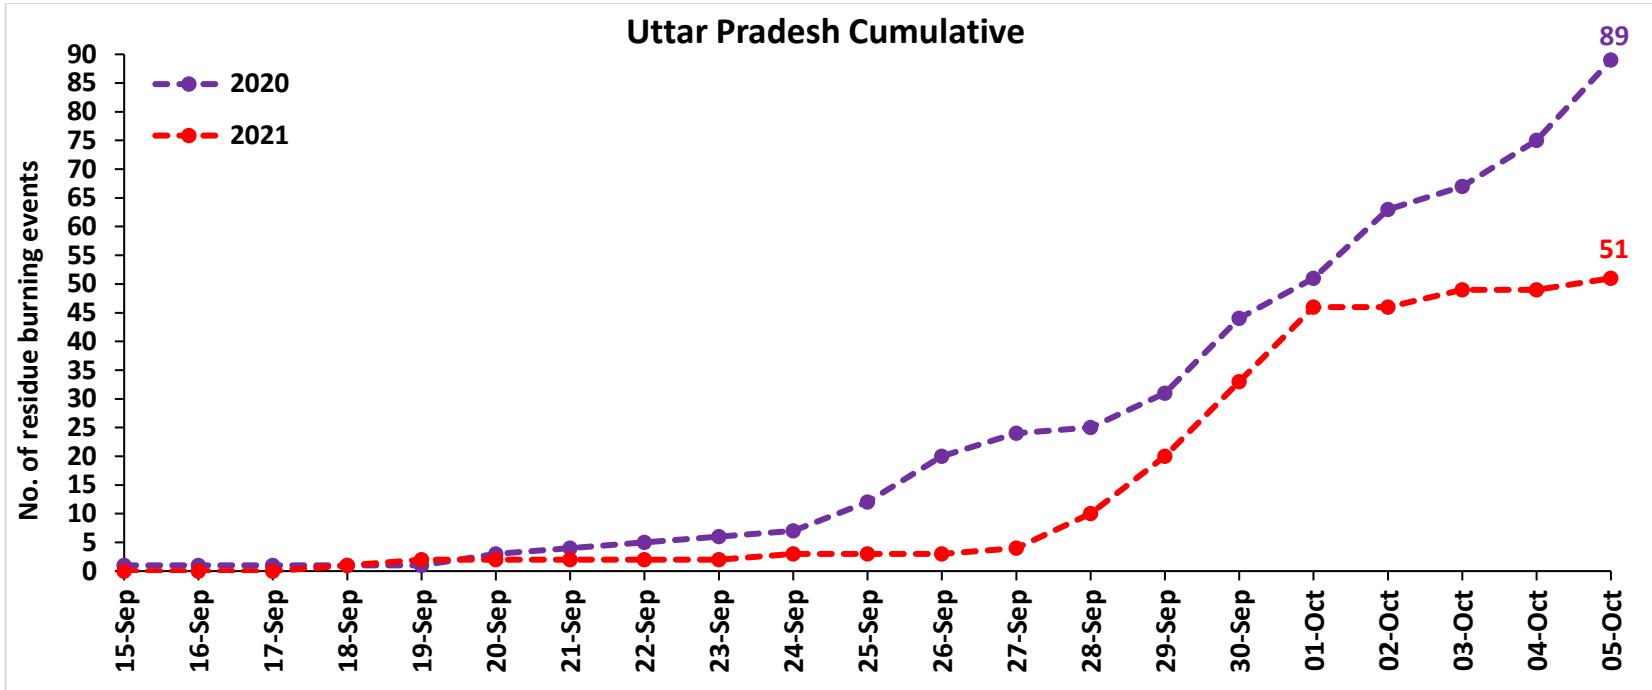

## Highlights for 05-October-2021

- The active fire events due to rice residue burning were monitored using satellite remote sensing, following the new "Standard Protocol for Estimation of Crop Residue Burning Fire Events using Satellite Data".
- Satellites detected **24** residue burning events in the six study States on 05-Oct-2021.
- The state wise events detected on 05-Oct-2021 were **18** in Punjab, **3** in Haryana, **2** in UP, **0** in Delhi, **0** in Rajasthan and **1** in MP.
- Detection of burning events by satellites was hampered due to scattered clouds over all the study states.

### Temporal distribution of rice residue burning events for the study States in 2021

**Comparison of residue burning events in current year (2021) with previous year (2020) for the study States**