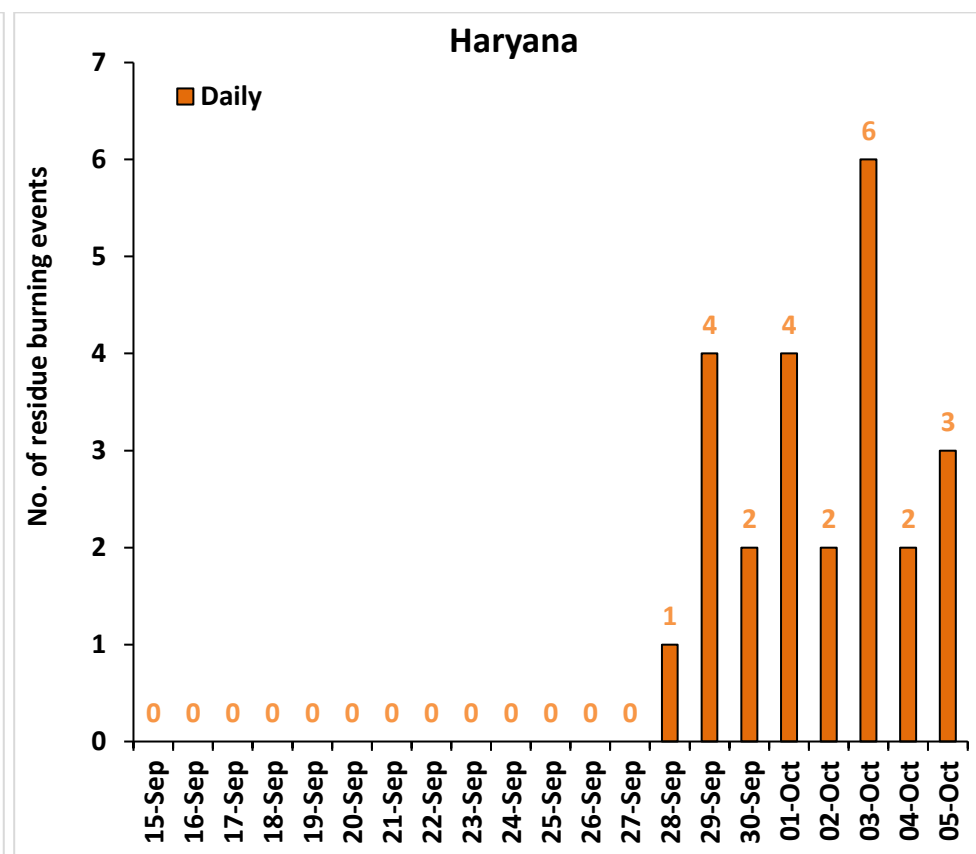

Highlights for 05-October-2021

- The active fire events due to rice residue burning were monitored using satellite remote sensing, following the new "Standard Protocol for Estimation of Crop Residue Burning Fire Events using Satellite Data".
- Satellites detected **24** residue burning events in the six study States on 05-Oct-2021.
- The state wise events detected on 05-Oct-2021 were **18** in Punjab, **3** in Haryana, **2** in UP, **0** in Delhi, **0** in Rajasthan and **1** in MP.
- Detection of burning events by satellites was hampered due to scattered clouds over all the study states.

Temporal distribution of rice residue burning events for the study States in 2021