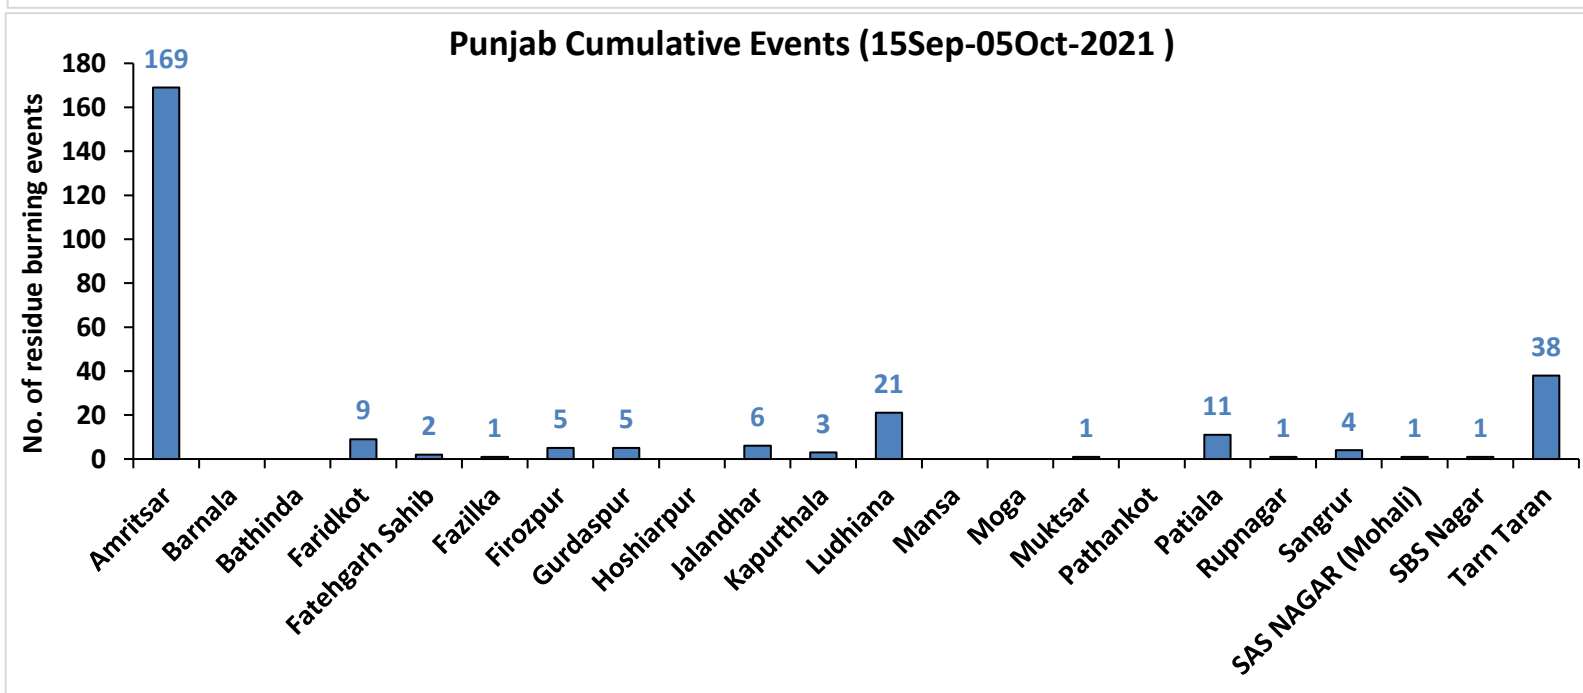

District-wise cumulative number of residues burning events in Punjab (15Sep - 05Oct-2021)