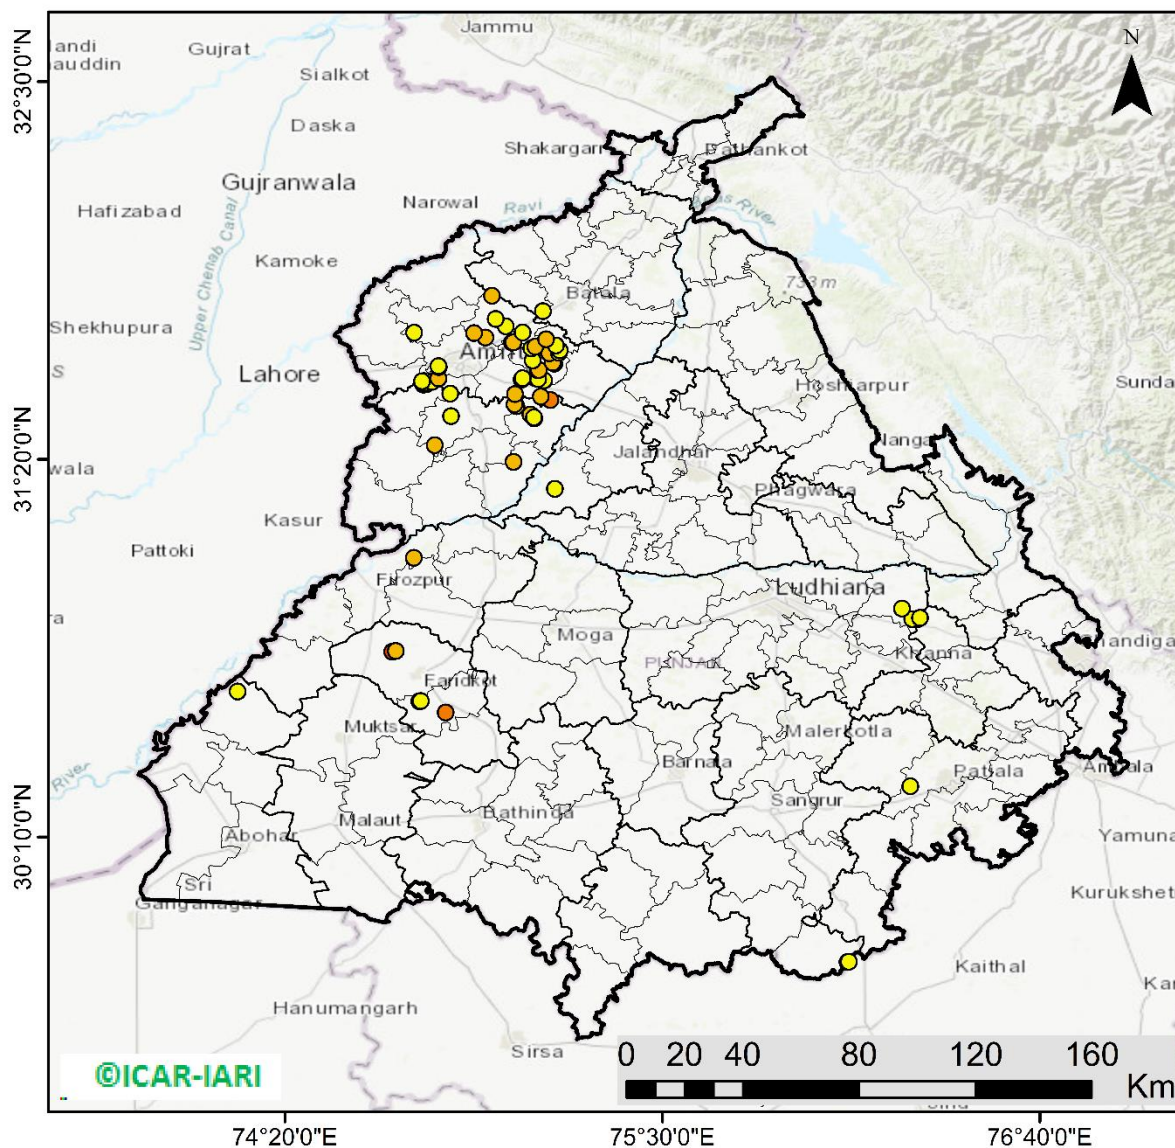

Bulletin No. 15

Events Date:
29-Sep-2021

Issued on:
29-Sep-2021

MONITORING PADDY RESIDUE BURNING IN INDIA USING SATELLITE REMOTE SENSING DURING 2021

Prepared by:

Consortium for Research on Agroecosystem Monitoring and Modeling from Space (CREAMS) Laboratory,
Division of Agricultural Physics, ICAR – Indian Agricultural Research Institute, New Delhi – 110012

<http://creams.iari.res.in>

Highlights for 29-September-2021

- The active fire events due to rice residue burning were monitored using satellite remote sensing, following the new "Standard Protocol for Estimation of Crop Residue Burning Fire Events using Satellite Data".
- Satellites detected **82** residue burning events in the six study States on 29-Sep-2021.
- The state wise events detected on 29-Sep-2021 were **64** in Punjab, **4** in Haryana, **10** in UP, **0** in Delhi, **0** in Rajasthan and **4** in MP.
- Detection of burning events by satellites was hampered due to cloud cover over Southern Madhya Pradesh.

Temporal distribution of rice residue burning events for the study States in 2021

Uttar Pradesh

Madhya Pradesh

Comparison of residue burning events in current year (2021) with previous year (2020) for the study States

Punjab

RICE RESIDUE BURNING IN PUNJAB

64 burning events detected in Punjab on 29th September 2021

Fire Intensity (W/m²)

- 0 - 5
- 6 - 10
- 11 - 15
- 16 - 20
- >20

<http://geoportal.icar.gov.in:8080/geoexplorer/composer/>