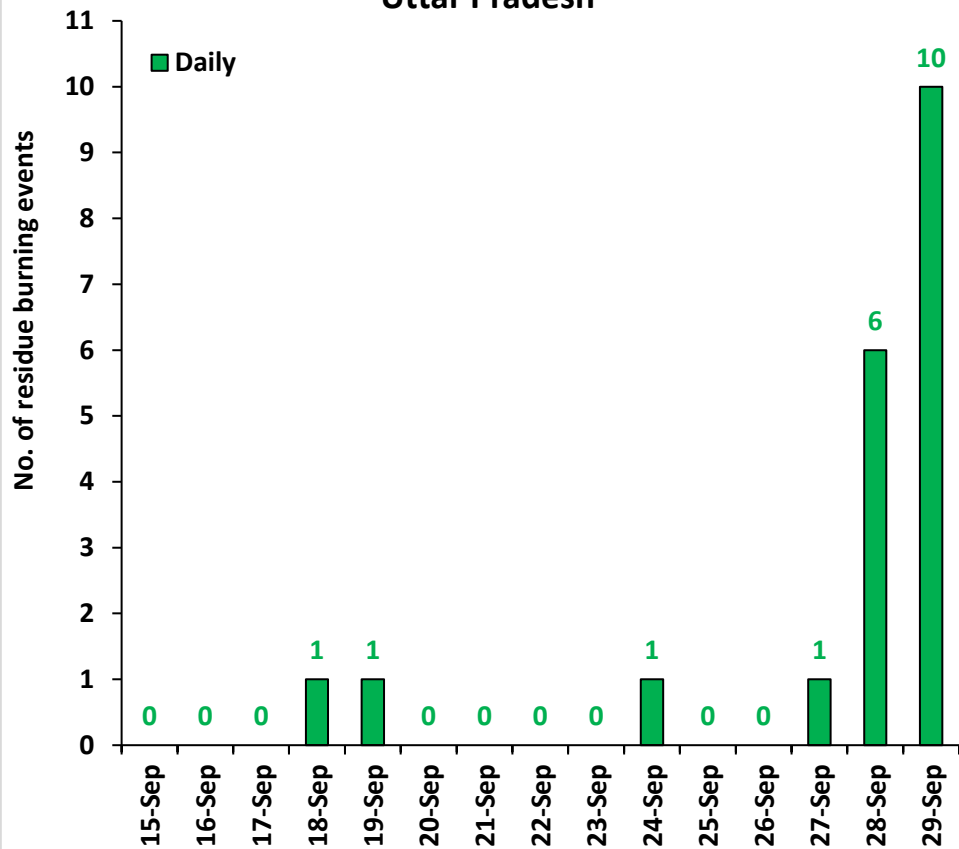

<http://creams.iari.res.in>

Highlights for 29-September-2021

- The active fire events due to rice residue burning were monitored using satellite remote sensing, following the new "Standard Protocol for Estimation of Crop Residue Burning Fire Events using Satellite Data".
- Satellites detected **82** residue burning events in the six study States on 29-Sep-2021.
- The state wise events detected on 29-Sep-2021 were **64** in Punjab, **4** in Haryana, **10** in UP, **0** in Delhi, **0** in Rajasthan and **4** in MP.
- Detection of burning events by satellites was hampered due to cloud cover over Southern Madhya Pradesh.

Temporal distribution of rice residue burning events for the study States in 2021

Uttar Pradesh

Madhya Pradesh

Comparison of residue burning events in current year (2021) with previous year (2020) for the study States

Punjab

RICE RESIDUE BURNING IN PUNJAB

64 burning events detected in Punjab on 29th September 2021

Fire Intensity (W/m²)

- 0 - 5
- 6 - 10
- 11 - 15
- 16 - 20
- >20

<http://geoportal.icar.gov.in:8080/geoexplorer/composer/>