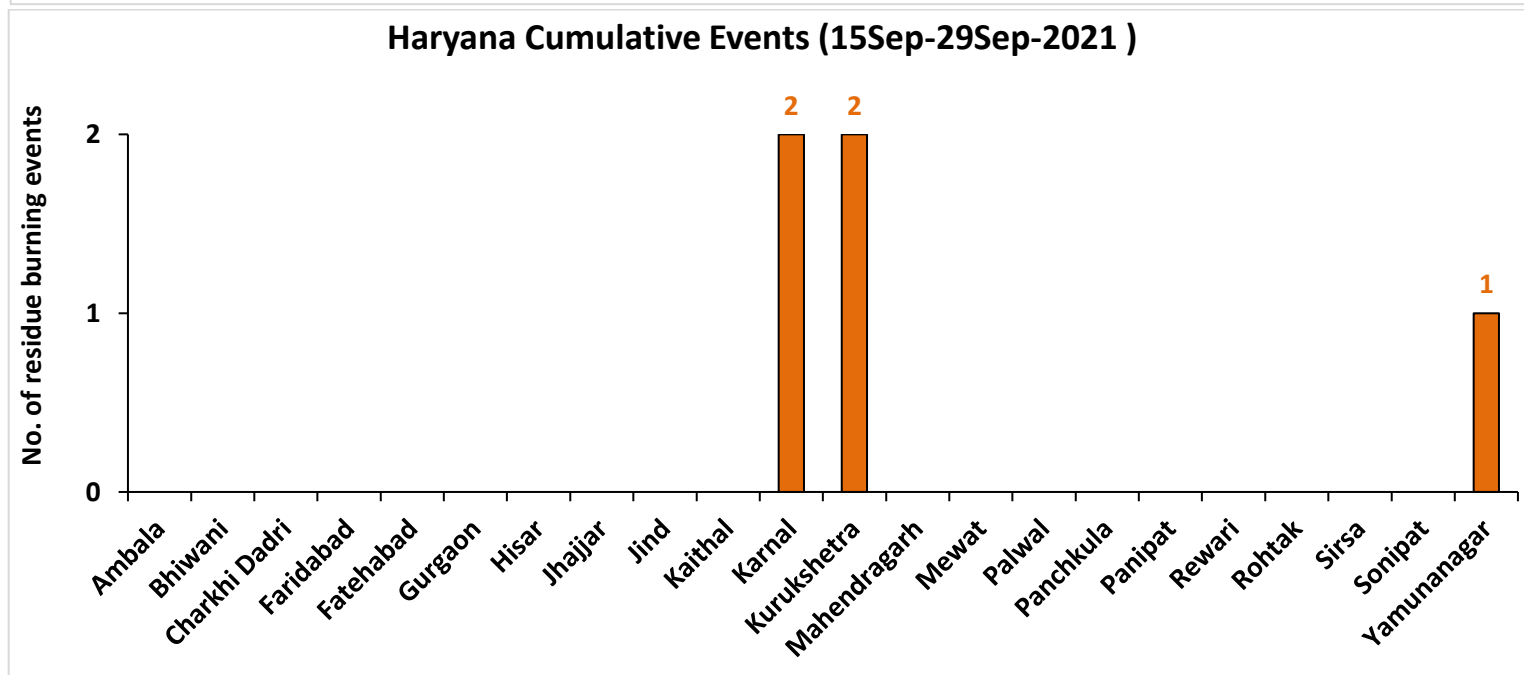

District-wise cumulative number of residues burning events in Haryana (15-29 Sep-2021)