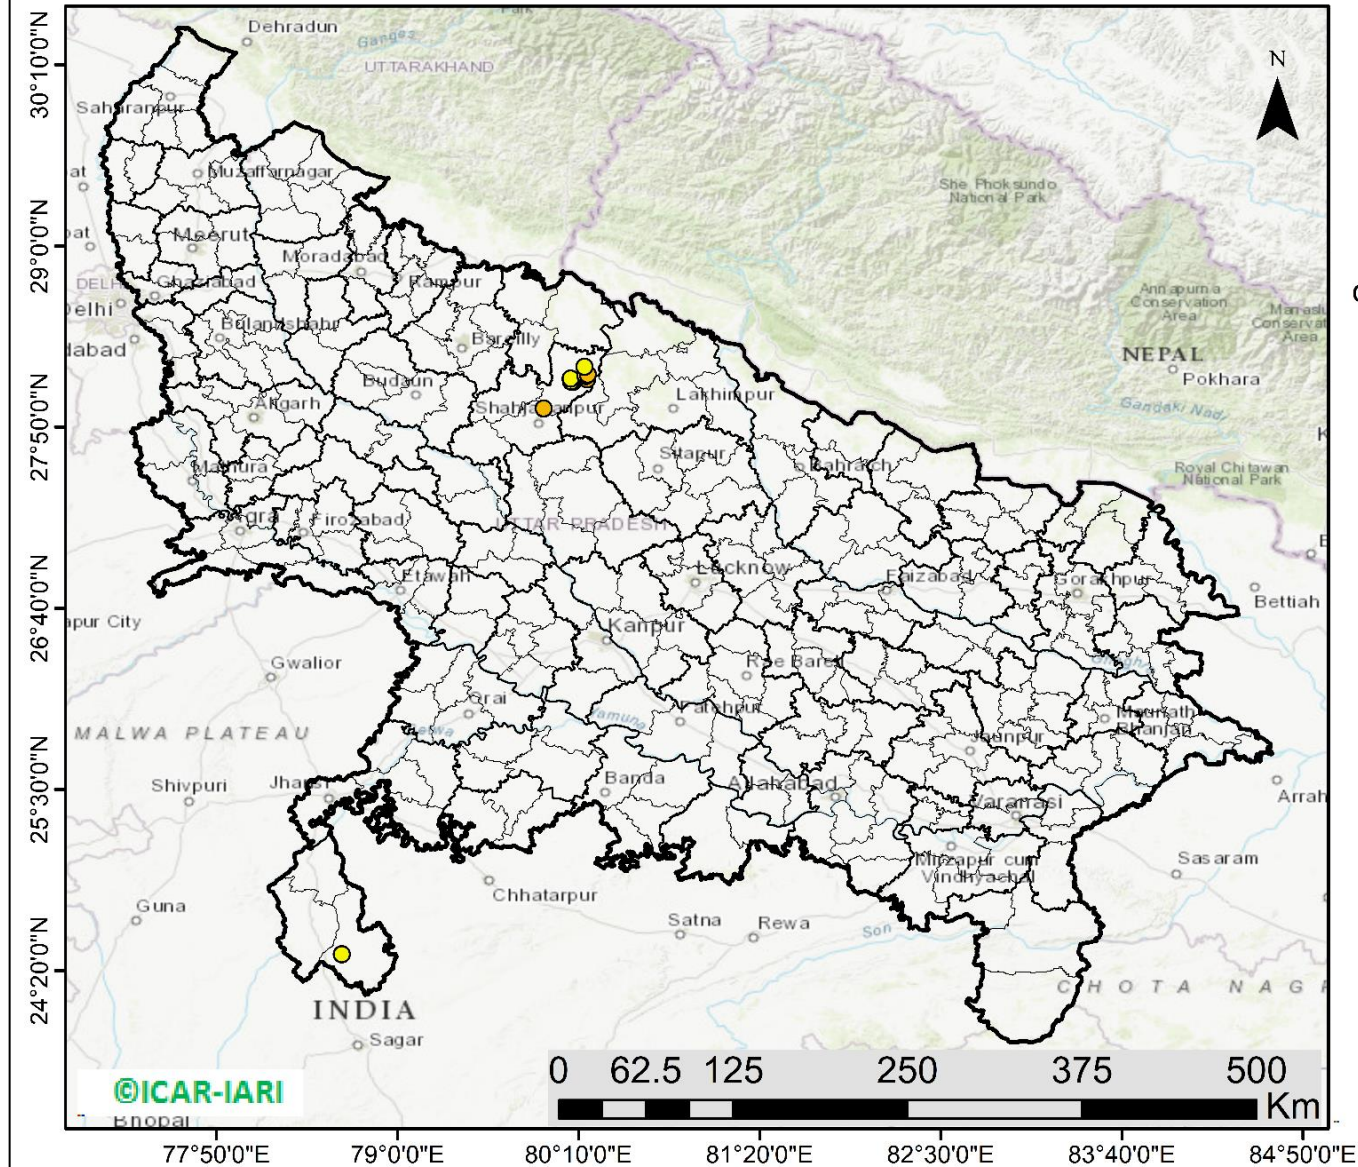

Uttar Pradesh

RICE RESIDUE BURNING IN UTTAR PRADESH

10 burning events detected in Uttar Pradesh on **29th September 2021**

Fire Intensity (W/m²)

- 0 - 5
- 6 - 10
- 11 - 15
- 16 - 20
- >20