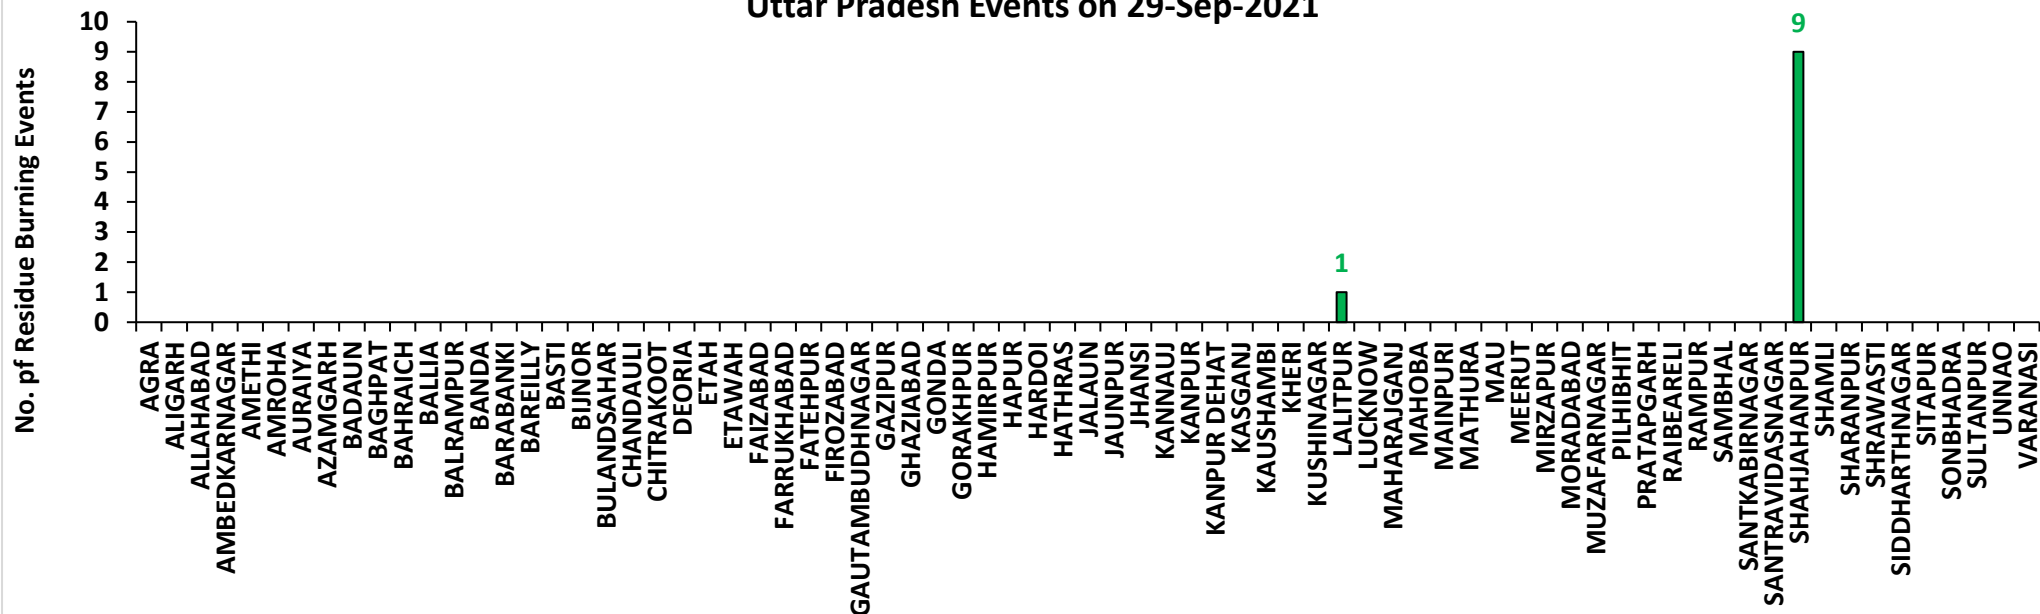

District-wise cumulative number of residues burning events in Uttar Pradesh (15-29 Sep-2021)

Uttar Pradesh Events on 29-Sep-2021