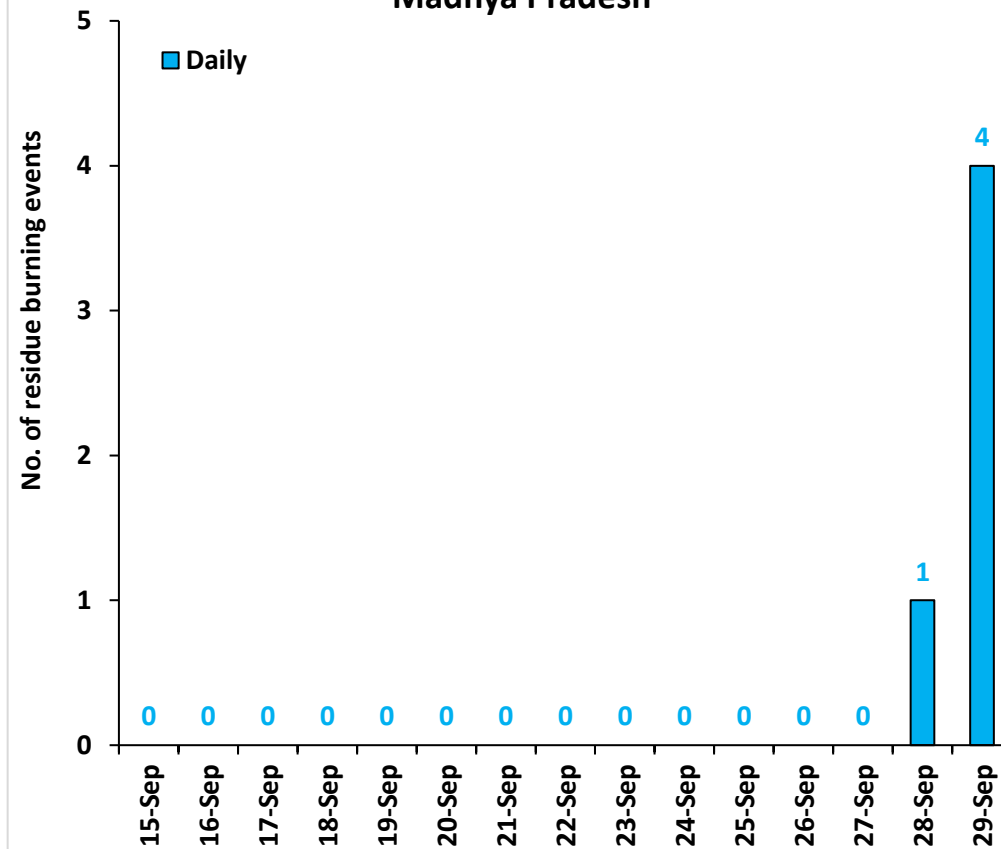

<http://creams.iari.res.in>

Highlights for 29-September-2021

- The active fire events due to rice residue burning were monitored using satellite remote sensing, following the new "Standard Protocol for Estimation of Crop Residue Burning Fire Events using Satellite Data".
- Satellites detected **82** residue burning events in the six study States on 29-Sep-2021.
- The state wise events detected on 29-Sep-2021 were **64** in Punjab, **4** in Haryana, **10** in UP, **0** in Delhi, **0** in Rajasthan and **4** in MP.
- Detection of burning events by satellites was hampered due to cloud cover over Southern Madhya Pradesh.

Temporal distribution of rice residue burning events for the study States in 2021

Uttar Pradesh

Madhya Pradesh

Comparison of residue burning events in current year (2021) with previous year (2020) for the study States

Punjab

RICE RESIDUE BURNING IN PUNJAB

64 burning events detected in Punjab on 29th September 2021

Fire Intensity (W/m²)

- 0 - 5
- 6 - 10
- 11 - 15
- 16 - 20
- >20

<http://geoportal.icar.gov.in:8080/geoexplorer/composer/>