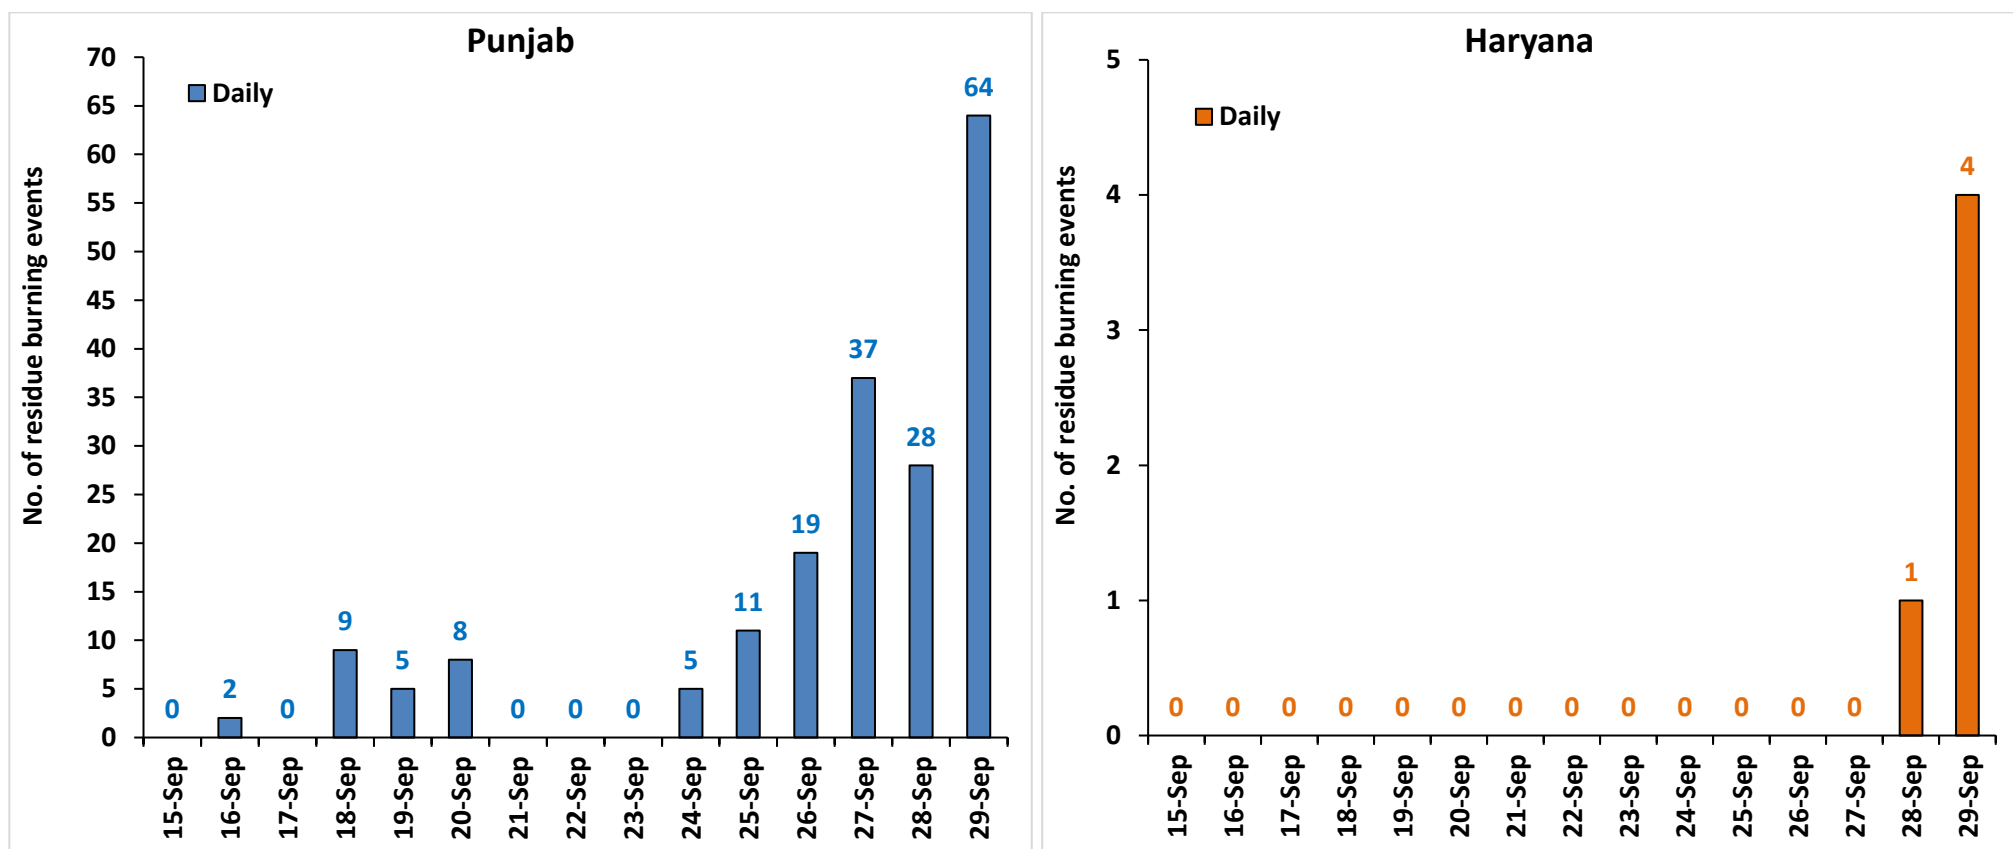

Highlights for 29-September-2021

- The active fire events due to rice residue burning were monitored using satellite remote sensing, following the new "Standard Protocol for Estimation of Crop Residue Burning Fire Events using Satellite Data".
- Satellites detected **82** residue burning events in the six study States on 29-Sep-2021.
- The state wise events detected on 29-Sep-2021 were **64** in Punjab, **4** in Haryana, **10** in UP, **0** in Delhi, **0** in Rajasthan and **4** in MP.
- Detection of burning events by satellites was hampered due to cloud cover over Southern Madhya Pradesh.

Temporal distribution of rice residue burning events for the study States in 2021