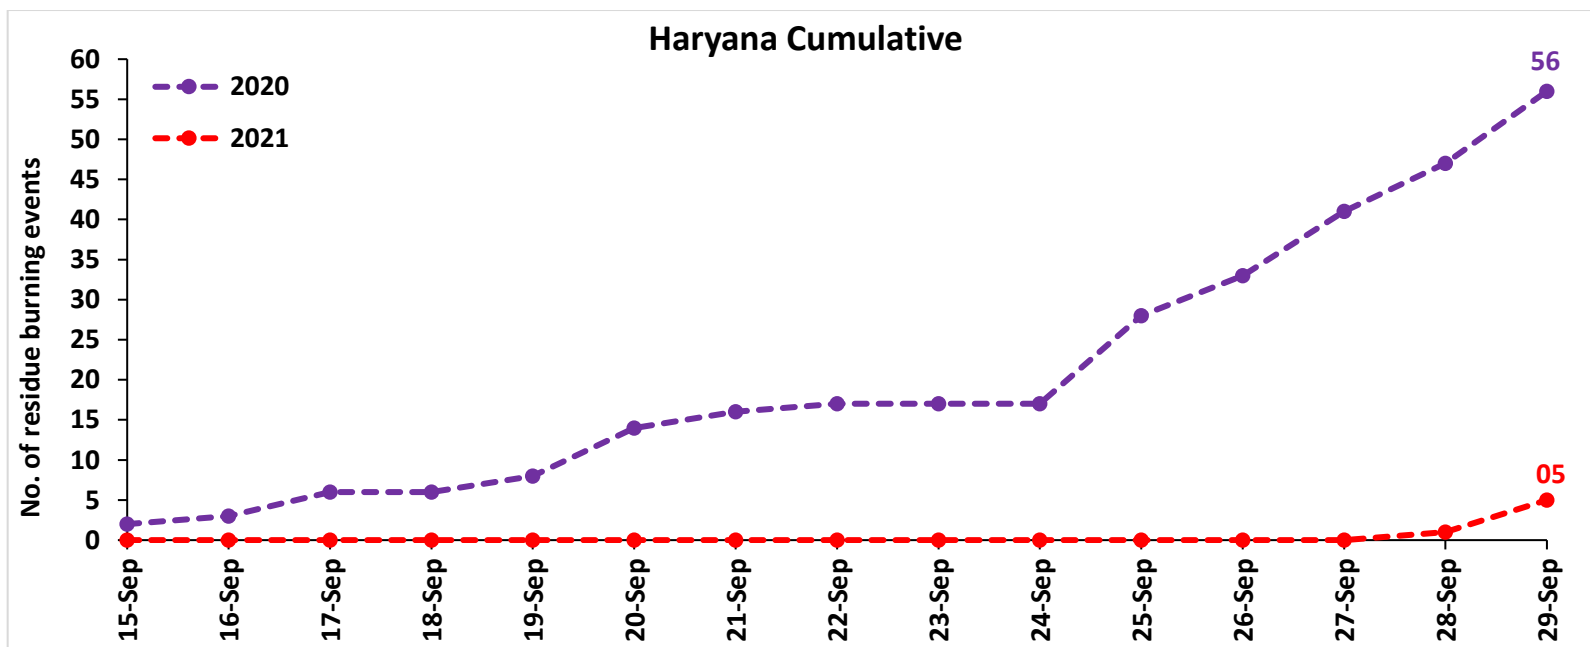

<http://creams.iari.res.in>

Highlights for 29-September-2021

- The active fire events due to rice residue burning were monitored using satellite remote sensing, following the new "Standard Protocol for Estimation of Crop Residue Burning Fire Events using Satellite Data".
- Satellites detected **82** residue burning events in the six study States on 29-Sep-2021.
- The state wise events detected on 29-Sep-2021 were **64** in Punjab, **4** in Haryana, **10** in UP, **0** in Delhi, **0** in Rajasthan and **4** in MP.
- Detection of burning events by satellites was hampered due to cloud cover over Southern Madhya Pradesh.

Temporal distribution of rice residue burning events for the study States in 2021

Uttar Pradesh

Madhya Pradesh

Comparison of residue burning events in current year (2021) with previous year (2020) for the study States

Punjab

RICE RESIDUE BURNING IN PUNJAB

64 burning events detected in Punjab on 29th September 2021

Fire Intensity (W/m²)

- 0 - 5
- 6 - 10
- 11 - 15
- 16 - 20
- >20

<http://geoportal.icar.gov.in:8080/geoexplorer/composer/>