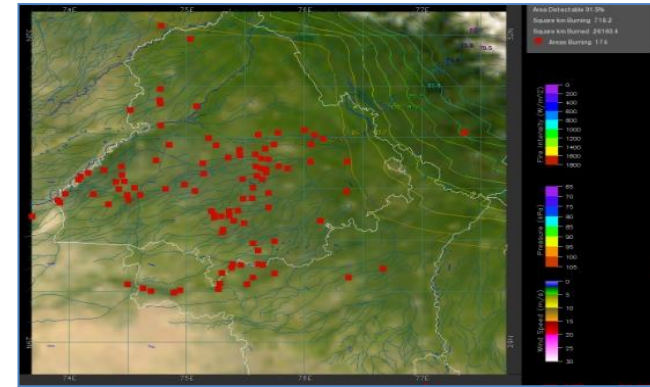

Bulletin No. 15

Events Date:
29-Sep-2021

Issued on:
29-Sep-2021

MONITORING PADDY RESIDUE BURNING IN INDIA USING SATELLITE REMOTE SENSING DURING 2021

Prepared by:

Consortium for Research on Agroecosystem Monitoring and Modeling from Space (CREAMS) Laboratory,
Division of Agricultural Physics, ICAR – Indian Agricultural Research Institute, New Delhi – 110012

<http://creams.iari.res.in>

Highlights for 29-September-2021

- The active fire events due to rice residue burning were monitored using satellite remote sensing, following the new "Standard Protocol for Estimation of Crop Residue Burning Fire Events using Satellite Data".
- Satellites detected **82** residue burning events in the six study States on 29-Sep-2021.
- The state wise events detected on 29-Sep-2021 were **64** in Punjab, **4** in Haryana, **10** in UP, **0** in Delhi, **0** in Rajasthan and **4** in MP.
- Detection of burning events by satellites was hampered due to cloud cover over Southern Madhya Pradesh.