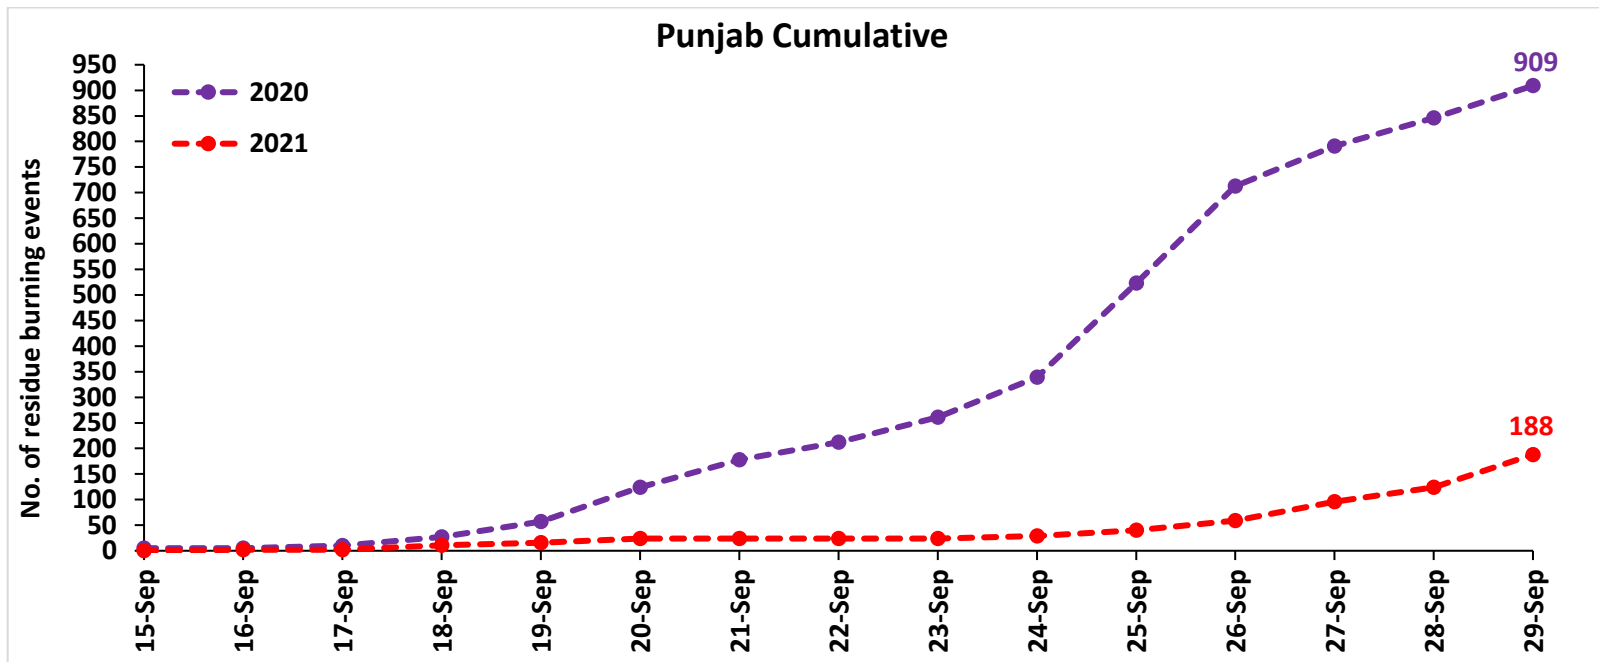

<http://creams.iari.res.in>

Highlights for 29-September-2021

- The active fire events due to rice residue burning were monitored using satellite remote sensing, following the new "Standard Protocol for Estimation of Crop Residue Burning Fire Events using Satellite Data".
- Satellites detected **82** residue burning events in the six study States on 29-Sep-2021.
- The state wise events detected on 29-Sep-2021 were **64** in Punjab, **4** in Haryana, **10** in UP, **0** in Delhi, **0** in Rajasthan and **4** in MP.
- Detection of burning events by satellites was hampered due to cloud cover over Southern Madhya Pradesh.

Temporal distribution of rice residue burning events for the study States in 2021

Uttar Pradesh

Madhya Pradesh

Comparison of residue burning events in current year (2021) with previous year (2020) for the study States

Punjab

RICE RESIDUE BURNING IN PUNJAB

64 burning events detected in Punjab on 29th September 2021

Fire Intensity (W/m²)

- 0 - 5
- 6 - 10
- 11 - 15
- 16 - 20
- >20

<http://geoportal.icar.gov.in:8080/geoexplorer/composer/>