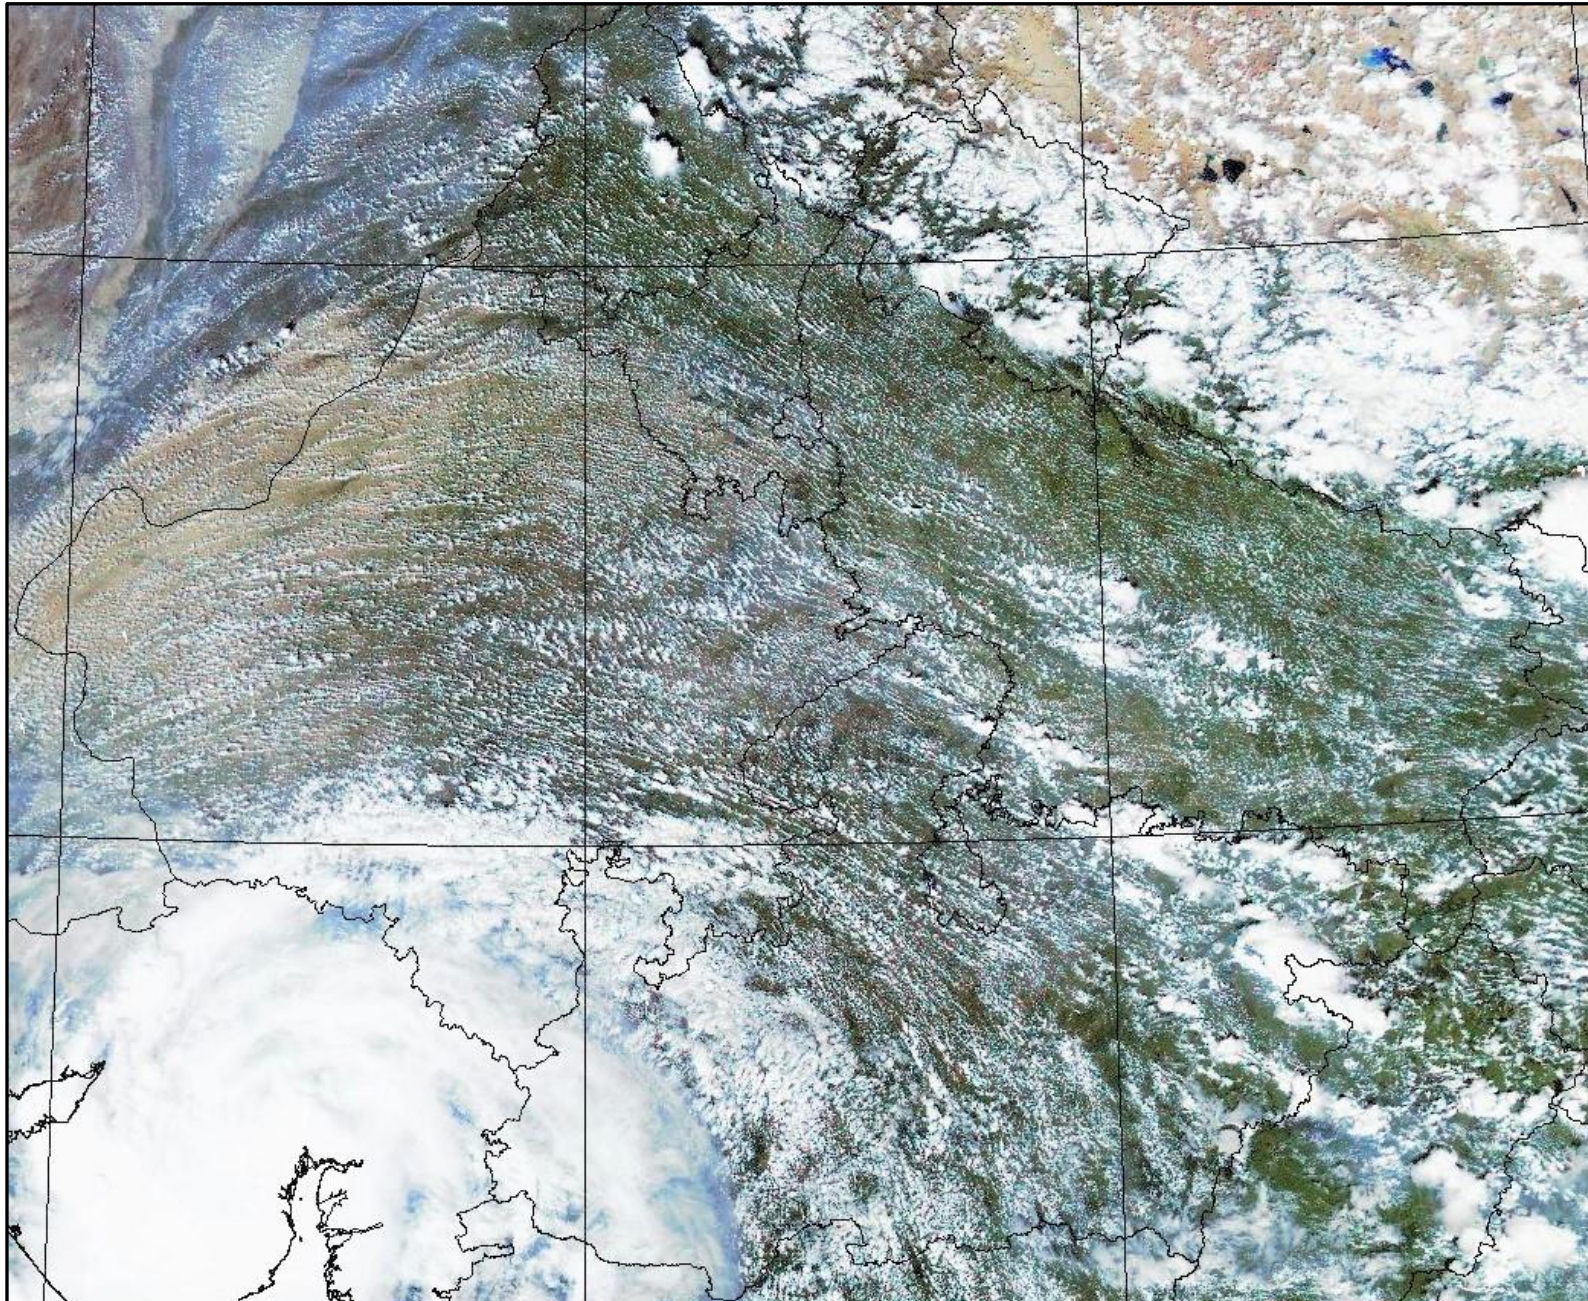

AQUA (MODIS) Satellite image (TCC) of North and Central India Acquired on 29-Sep-2021 at 13:40:43 IST by IARI Ground Station

The study used data received from following Satellites at NRSC Ground Station

S. No.	Satellite Name	Sensor	Resolution (meter)	Day / Night Passes
1.	Suomi NPP	VIIRS	375 / 750	Both
2.	Terra	MODIS	1000	Both
3.	Aqua	MODIS	1000	Both

The rice mask for the Punjab and Haryana were provided by MNCFC, MoA&FW, Govt of India
The kharif crop mask for Delhi, Uttar Pradesh, Rajasthan and Madhya Pradesh were provided by NRSC

Study Team

ICAR – HQ	Dr S.K. Chaudhari	DDG (AG. ENGG.)	ddgengg@icar.org.in
	Dr S. Bhasker	ADG (NRM)	adgagroandaf@gmail.com
	Dr K.K. Singh	ADG (AG. ENGG.)	kanchansingh044@gmail.com
ICAR - IARI	Dr V.K. Sehgal	Professor & Nodal Scientist	iaricreams@gmail.com
	Dr Rajkumar Dhakar	Scientist	raidhakar.iari@gmail.com
	Mr Mohd Jahangir	Lab Assistant (KRISHI)	mjahangir198@gmail.com
ICAR - ATARI	Dr Rajbir Singh	Director ATARI (Zone-I) Ludhiana	rajbirsingh.zpd@gmail.com
	Dr S.K. Singh	Director ATARI (Zone-II) Jodhpur	sushilsinghiipr@yahoo.co.in
	Dr Atar Singh	Director ATARI (Zone-III) Kanpur	zpdicarkanpur@gmail.com
ICAR - IASRI	Dr Rajender Parsad	Director	rajender.parsad@icar.gov.in

GIS Maps of fire events can be visualized online on ICAR KRISHI Geoportal website: <http://geoportal.icar.gov.in:8080/geoexplorer/composer/>
(Part of KRISHI Portal: <https://krishi.icar.gov.in> initiative)

***