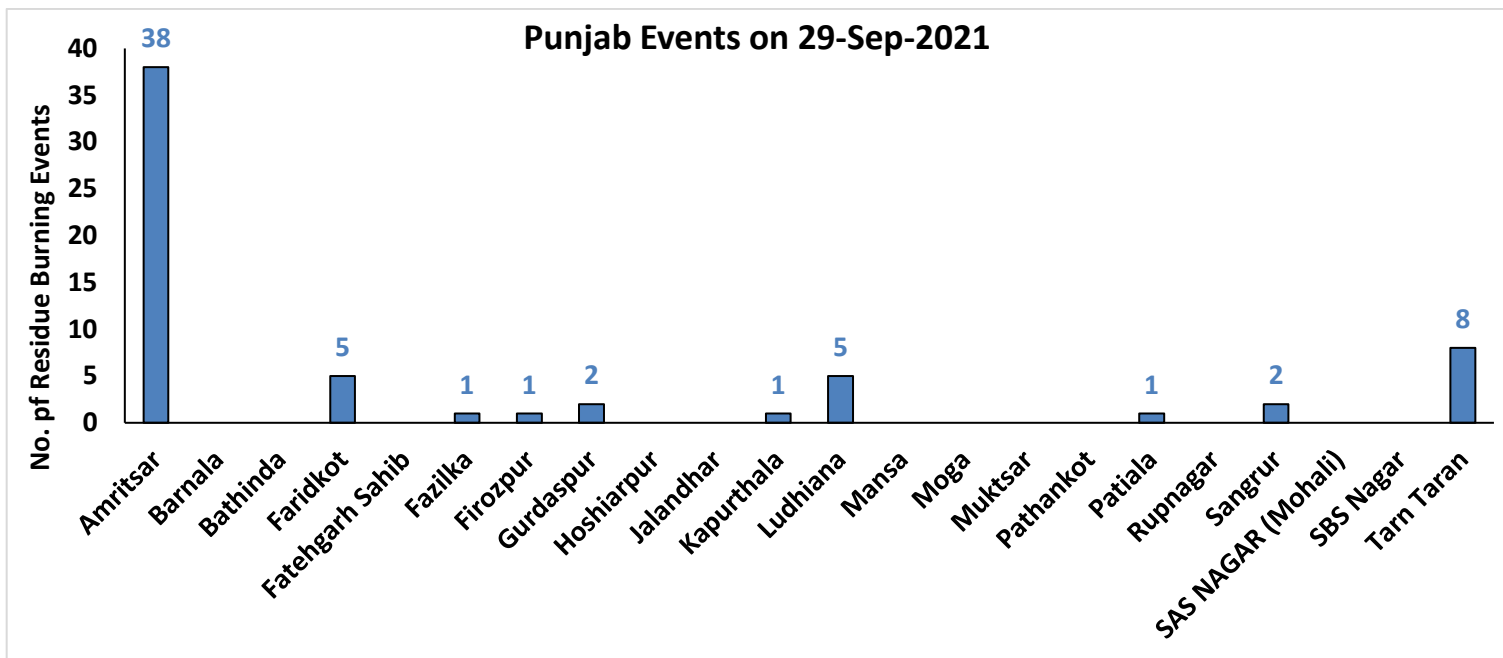

District-wise cumulative number of residues burning events in Punjab (15-29 Sep-2021)