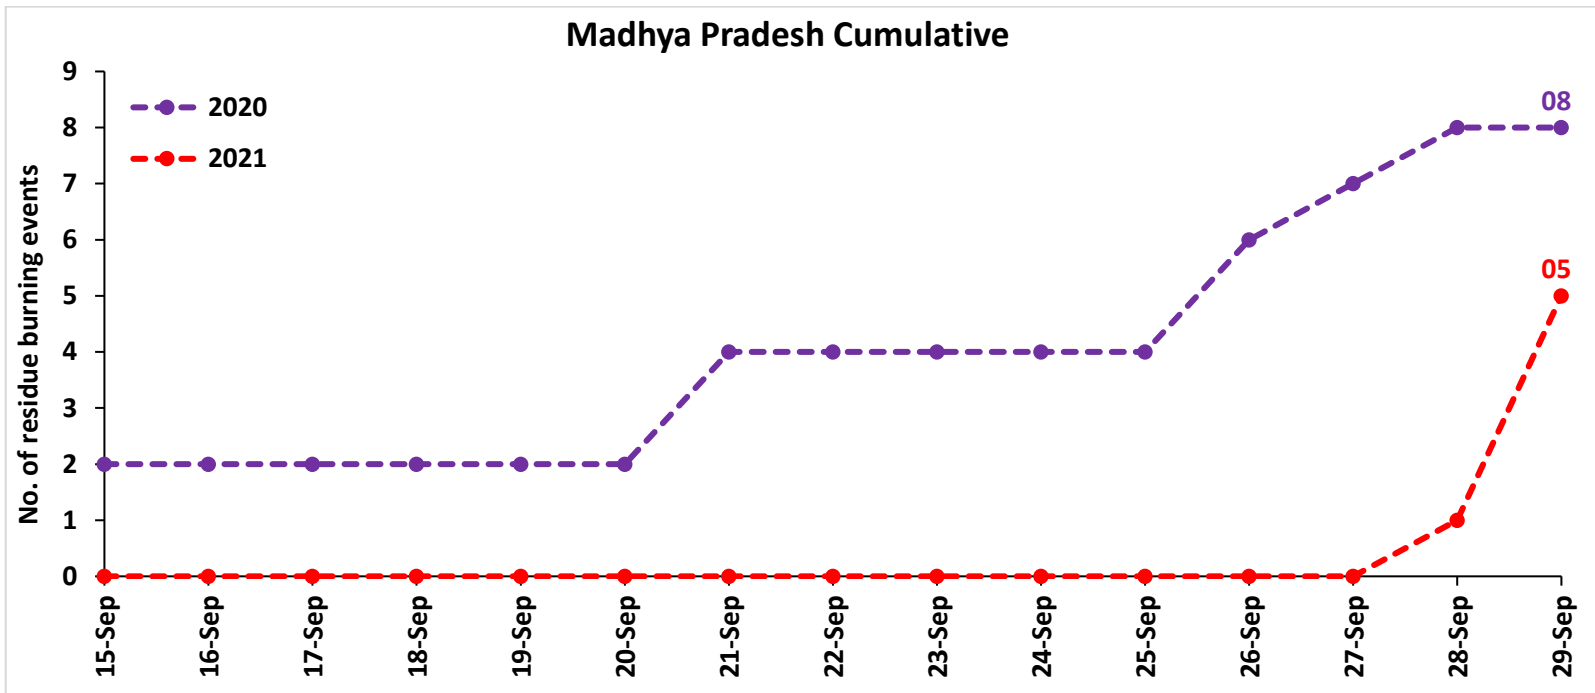

<http://creams.iari.res.in>

Highlights for 29-September-2021

- The active fire events due to rice residue burning were monitored using satellite remote sensing, following the new "Standard Protocol for Estimation of Crop Residue Burning Fire Events using Satellite Data".
- Satellites detected **82** residue burning events in the six study States on 29-Sep-2021.
- The state wise events detected on 29-Sep-2021 were **64** in Punjab, **4** in Haryana, **10** in UP, **0** in Delhi, **0** in Rajasthan and **4** in MP.
- Detection of burning events by satellites was hampered due to cloud cover over Southern Madhya Pradesh.

Temporal distribution of rice residue burning events for the study States in 2021

Uttar Pradesh

Madhya Pradesh

Comparison of residue burning events in current year (2021) with previous year (2020) for the study States

Punjab

RICE RESIDUE BURNING IN PUNJAB

64 burning events detected in Punjab on 29th September 2021

Fire Intensity (W/m²)

- 0 - 5
- 6 - 10
- 11 - 15
- 16 - 20
- >20

<http://geoportal.icar.gov.in:8080/geoexplorer/composer/>