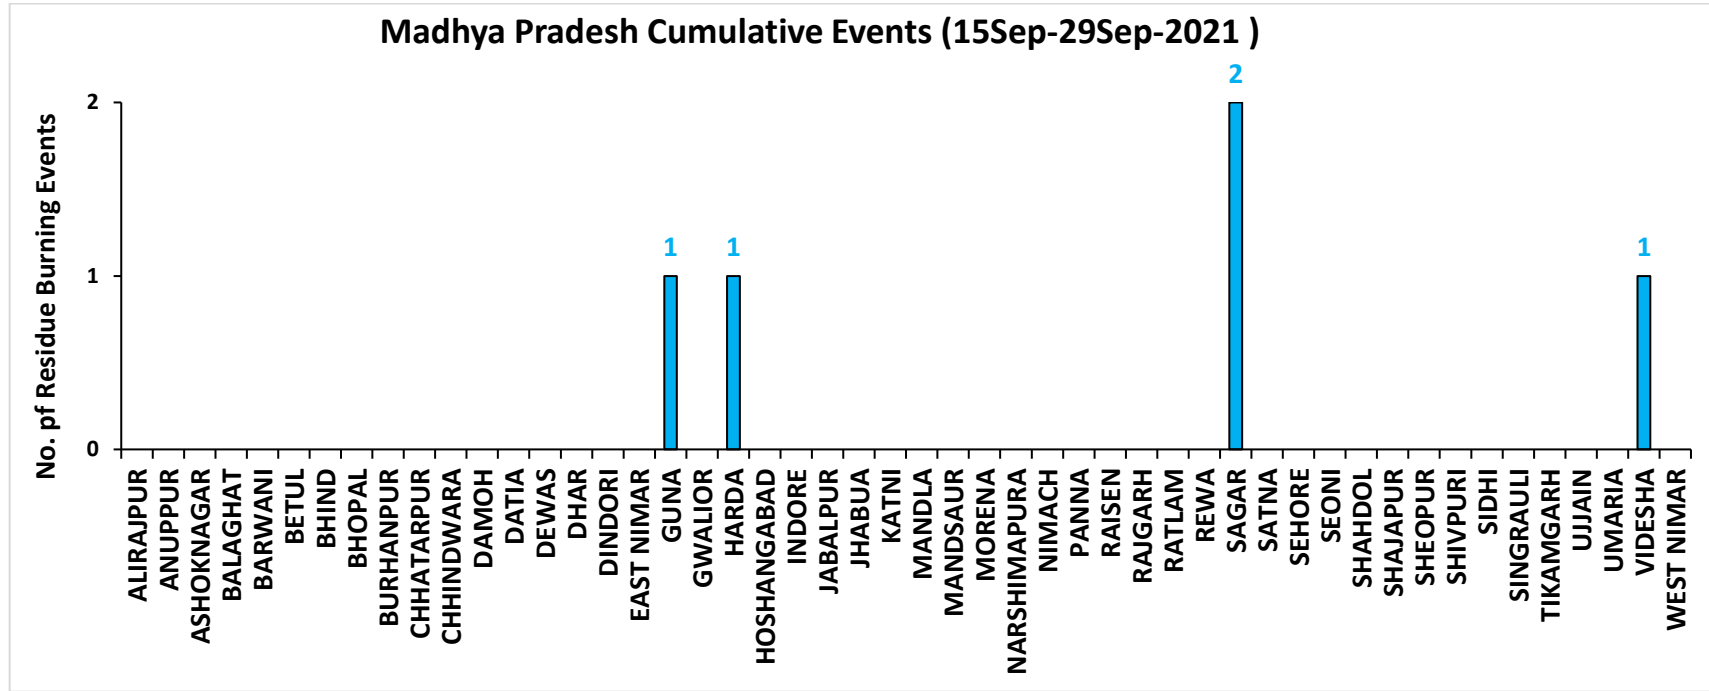

District-wise cumulative number of residues burning events in Madhya Pradesh (15-29 Sep-2021)

District-wise cumulative number of residues burning events detected in 2020 and 2021
(Period: 15-29 September)

(a) Punjab

District	15 Sep - 29 Sep	
	2020	2021
AMRITSAR	691	138
BARNALA	2	0
BATHINDA	0	0
FARIDKOT	1	8
FATEHGARH SAHIB	0	0
FAZILKA	0	1
FIROZPUR	4	2
GURDASPUR	22	2
HOSHIARPUR	1	0
JALANDHAR	2	1
KAPURTHALA	8	1
LUDHIANA	13	7
MANSA	1	0
MOGA	4	0
MUKTSAR	1	0
PATHANKOT	0	0
PATIALA	21	5
RUPNAGAR	0	0
SANGRUR	3	3
SAS NAGAR (MOHALI)	5	0
SBS NAGAR	0	0
TARN TARAN	130	20
TOTAL	909	188

(b) Haryana

District	15 Sep - 29 Sep	
	2020	2021
AMBALA	6	0
BHIWANI	0	0
CHARKHI DADRI	0	0
FARIDABAD	0	0
FATEHABAD	5	0
GURGAON	0	0
HISAR	1	0
JHAJJAR	0	0
JIND	0	0
KAITHAL	9	0
KARNAL	20	2
KURUKSHETRA	9	2
MAHENDRAGARH	0	0
MEWAT	0	0
PALWAL	0	0
PANCHKULA	0	0
PANIPAT	3	0
REWARI	0	0
ROHTAK	0	0
SIRSA	1	0
SONIPAT	0	0
YAMUNANAGAR	2	1
Total	56	5