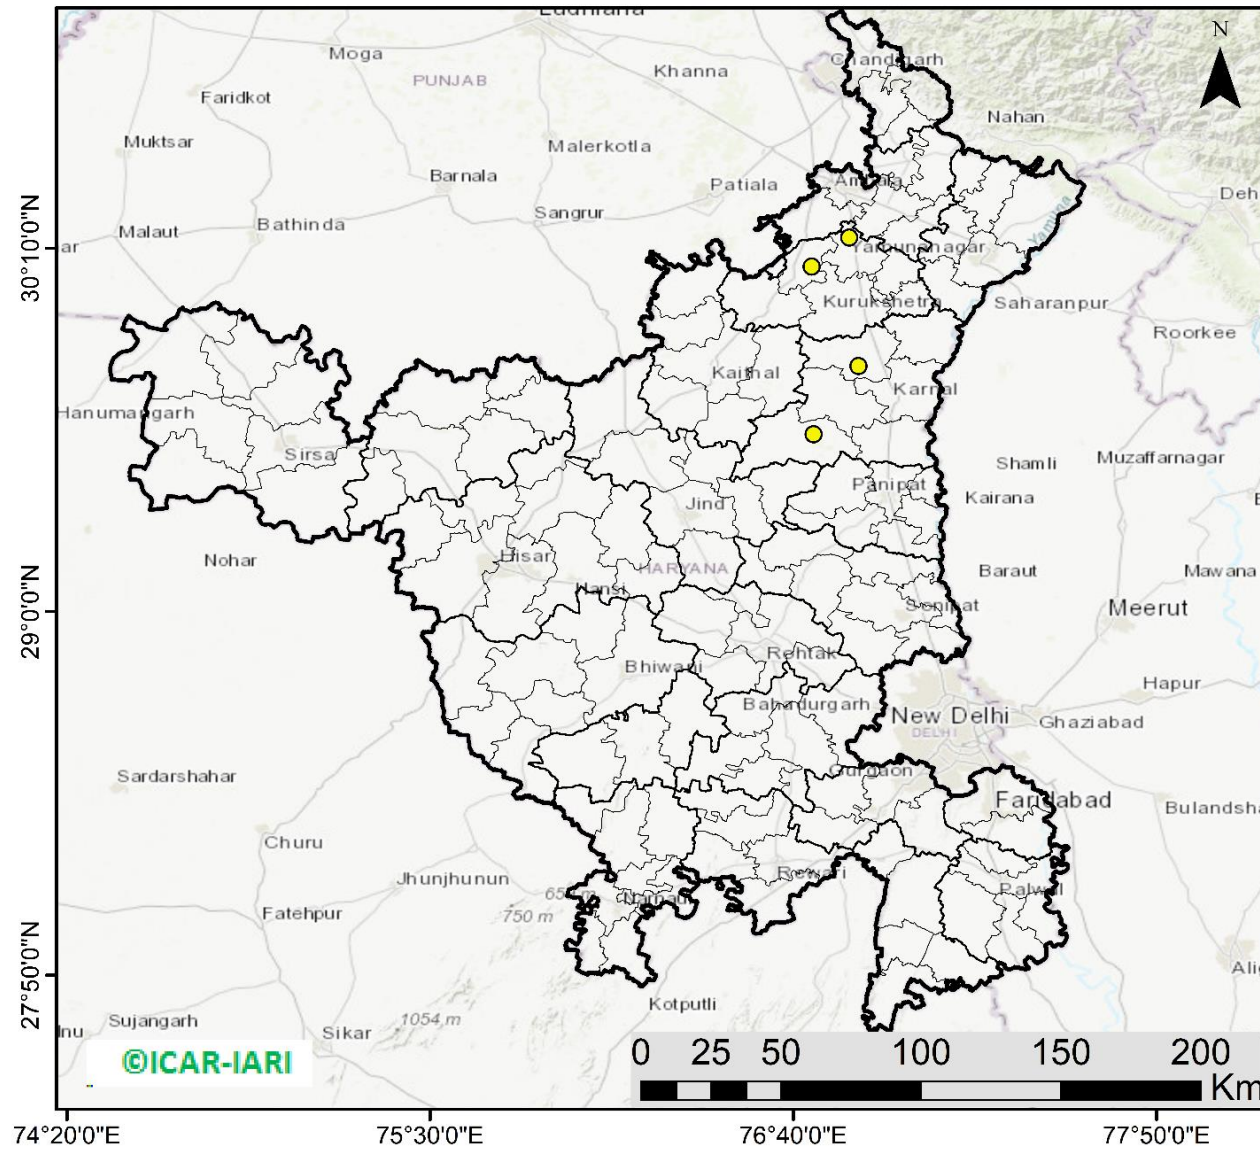

Haryana

RICE RESIDUE BURNING IN HARYANA

04 burning events detected in Haryana on **29th September 2021**

Fire Intensity (W/m²)

- 0 - 5
- 6 - 10
- 11 - 15
- 16 - 20
- >20