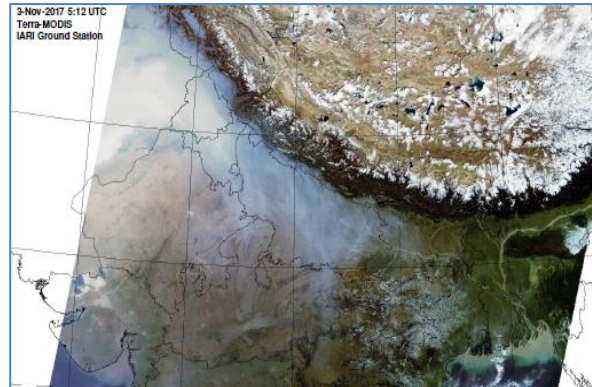

MONITORING PADDY RESIDUE BURNING IN INDIA USING SATELLITE REMOTE SENSING DURING 2021

Prepared by:

Consortium for Research on Agroecosystem Monitoring and Modeling from Space (CREAMS) Laboratory,
Division of Agricultural Physics, ICAR – Indian Agricultural Research Institute, New Delhi – 110012

<http://creams.iari.res.in>