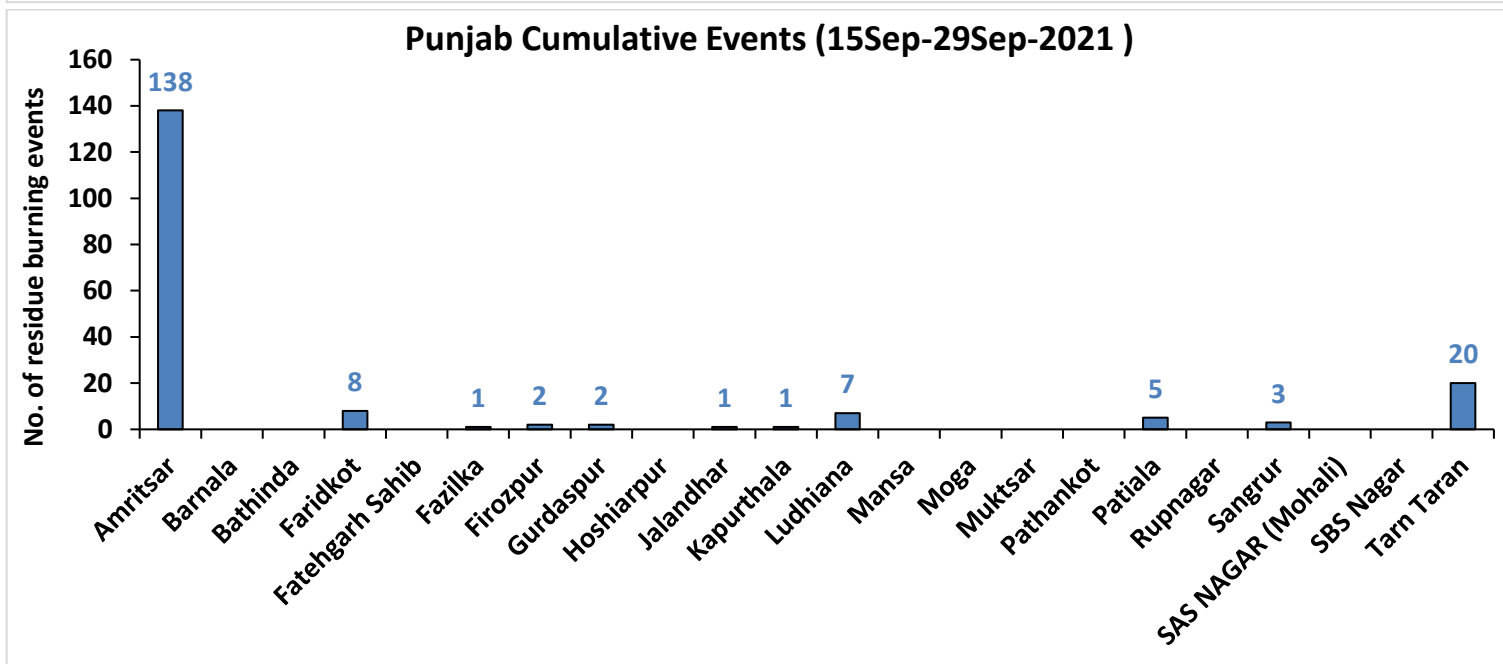

District-wise cumulative number of residues burning events in Punjab (15-29 Sep-2021)