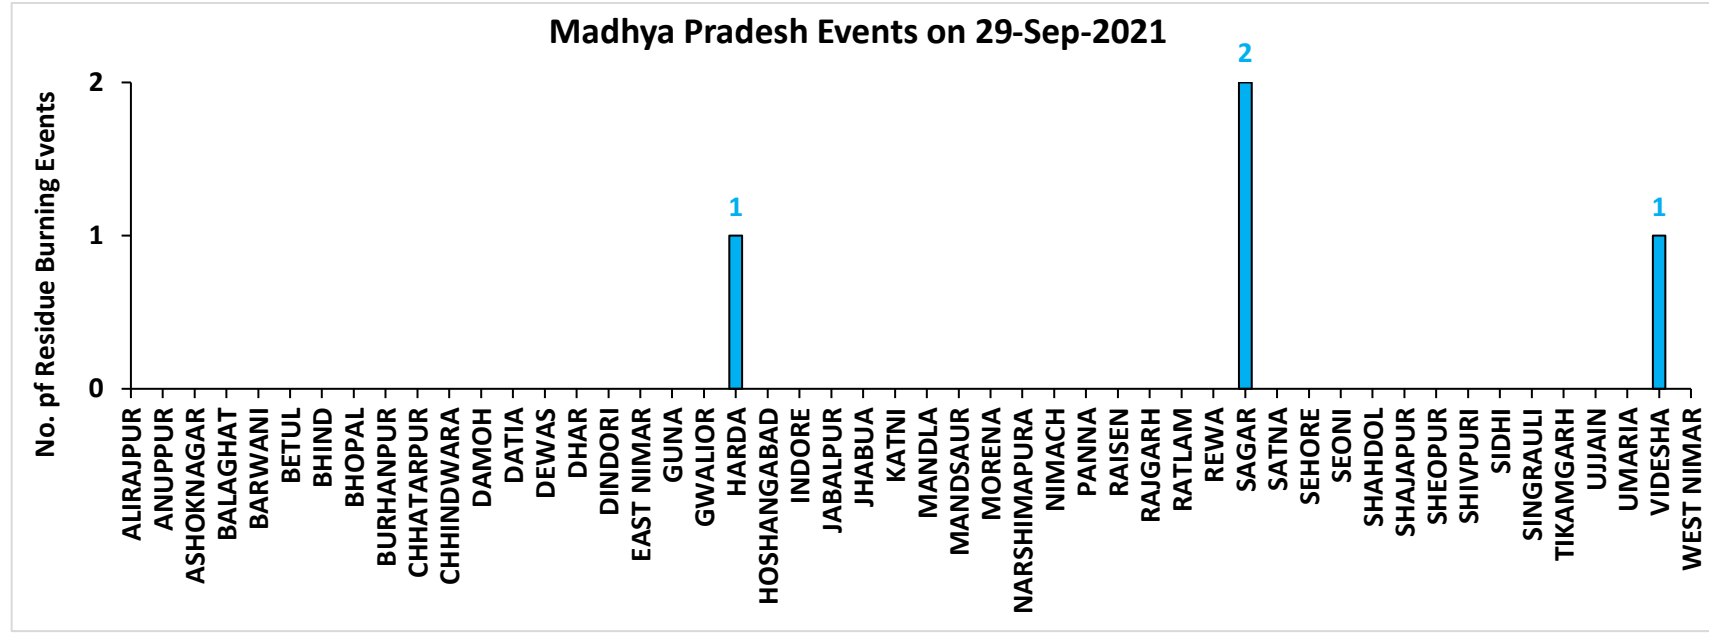

District-wise cumulative number of residues burning events in Madhya Pradesh (15-29 Sep-2021)

District-wise cumulative number of residues burning events detected in 2020 and 2021
(Period: 15-29 September)

(a) Punjab

District	15 Sep - 29 Sep	
	2020	2021
AMRITSAR	691	138
BARNALA	2	0
BATHINDA	0	0
FARIDKOT	1	8
FATEHGARH SAHIB	0	0
FAZILKA	0	1
FIROZPUR	4	2
GURDASPUR	22	2
HOSHIARPUR	1	0
JALANDHAR	2	1
KAPURTHALA	8	1
LUDHIANA	13	7
MANSA	1	0
MOGA	4	0
MUKTSAR	1	0
PATHANKOT	0	0
PATIALA	21	5
RUPNAGAR	0	0
SANGRUR	3	3
SAS NAGAR (MOHALI)	5	0
SBS NAGAR	0	0
TARN TARAN	130	20
TOTAL	909	188

(b) Haryana

District	15 Sep - 29 Sep	
	2020	2021
AMBALA	6	0
BHIWANI	0	0
CHARKHI DADRI	0	0
FARIDABAD	0	0
FATEHABAD	5	0
GURGAON	0	0
HISAR	1	0
JHAJJAR	0	0
JIND	0	0
KAITHAL	9	0
KARNAL	20	2
KURUKSHETRA	9	2
MAHENDRAGARH	0	0
MEWAT	0	0
PALWAL	0	0
PANCHKULA	0	0
PANIPAT	3	0
REWARI	0	0
ROHTAK	0	0
SIRSA	1	0
SONIPAT	0	0
YAMUNANAGAR	2	1
Total	56	5