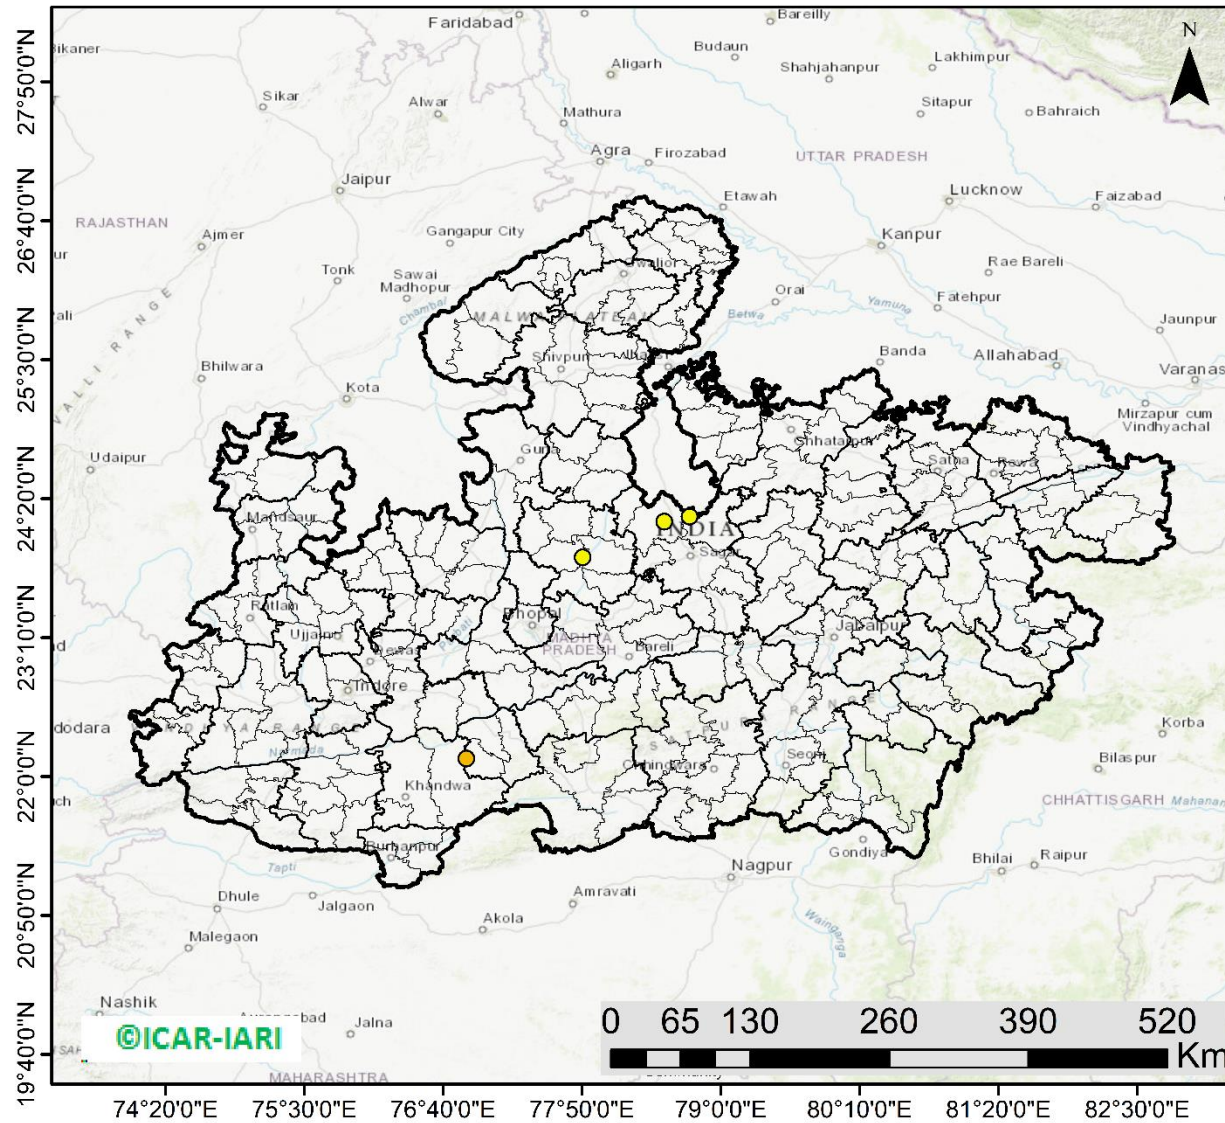

Madhya Pradesh

RICE RESIDUE BURNING IN MADHYA PRADESH

04 burning events detected in MP on 28th September 2020

Fire Intensity (W/m2)

- 0 - 5
- 6 - 10
- 11 - 15
- 16 - 20
- >20

<http://geoportal.icar.gov.in:8080/geoexplorer/composer/>