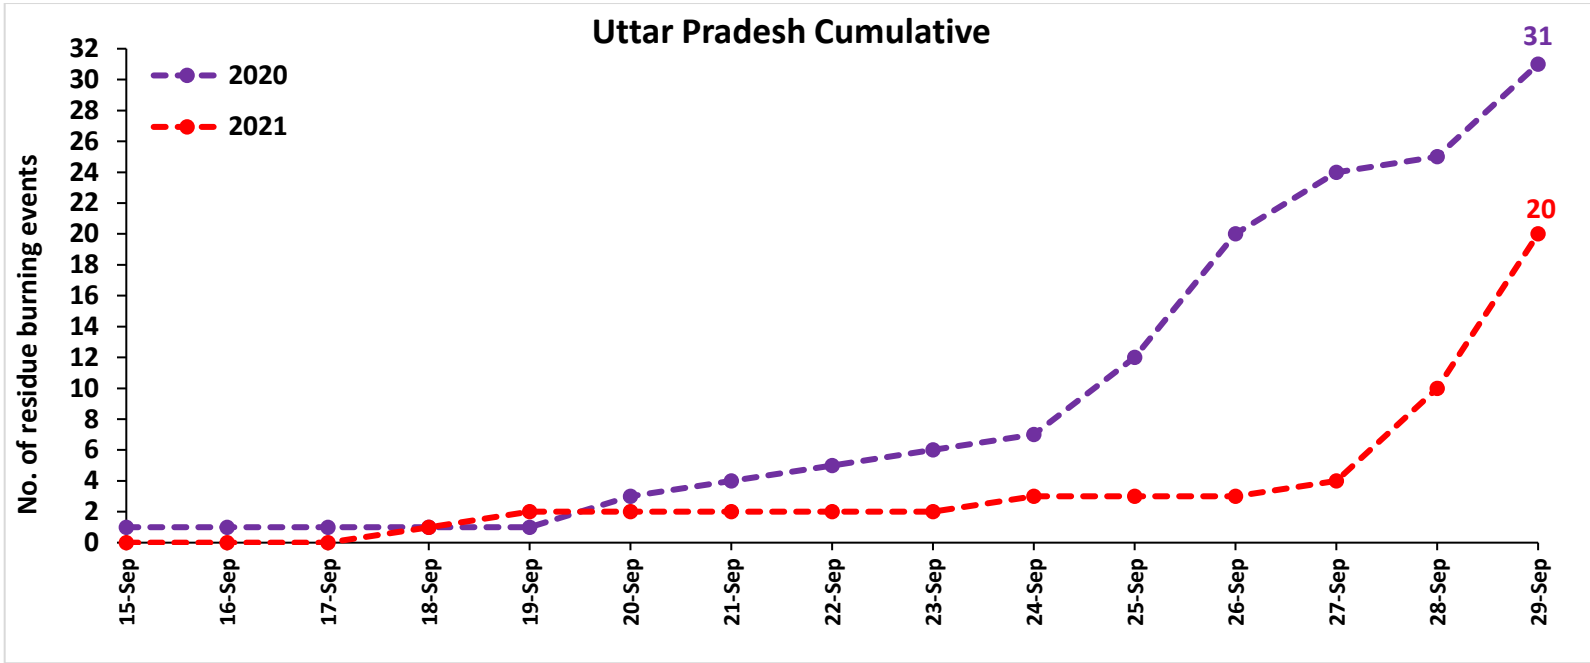

<http://creams.iari.res.in>

Highlights for 29-September-2021

- The active fire events due to rice residue burning were monitored using satellite remote sensing, following the new "Standard Protocol for Estimation of Crop Residue Burning Fire Events using Satellite Data".
- Satellites detected **82** residue burning events in the six study States on 29-Sep-2021.
- The state wise events detected on 29-Sep-2021 were **64** in Punjab, **4** in Haryana, **10** in UP, **0** in Delhi, **0** in Rajasthan and **4** in MP.
- Detection of burning events by satellites was hampered due to cloud cover over Southern Madhya Pradesh.

Temporal distribution of rice residue burning events for the study States in 2021

Uttar Pradesh

Madhya Pradesh

Comparison of residue burning events in current year (2021) with previous year (2020) for the study States

Punjab

RICE RESIDUE BURNING IN PUNJAB

64 burning events detected in Punjab on 29th September 2021

Fire Intensity (W/m²)

- 0 - 5
- 6 - 10
- 11 - 15
- 16 - 20
- >20

<http://geoportal.icar.gov.in:8080/geoexplorer/composer/>