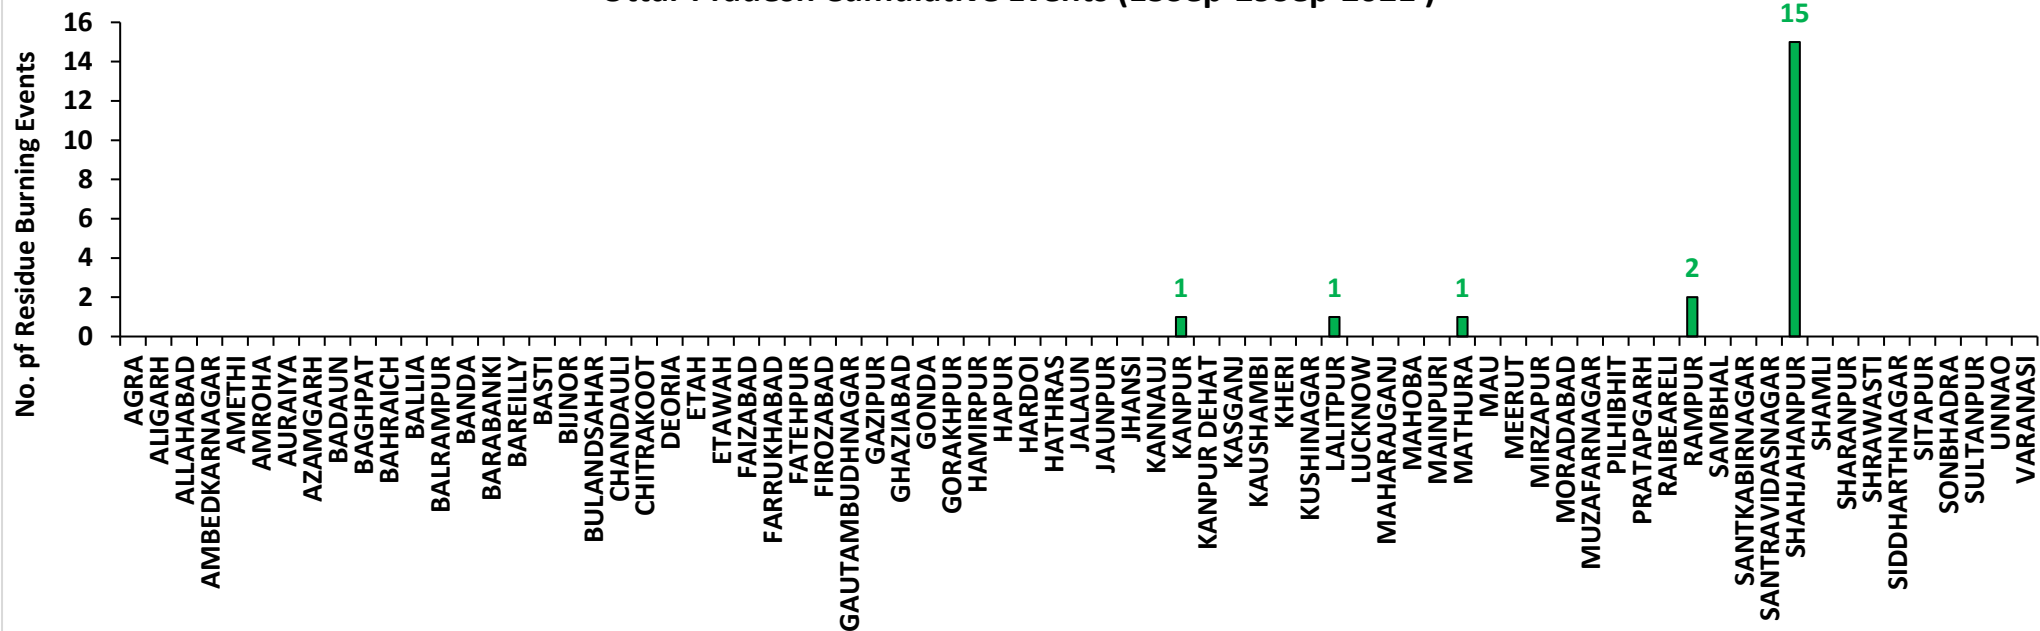

Uttar Pradesh Cumulative Events (15Sep-29Sep-2021)