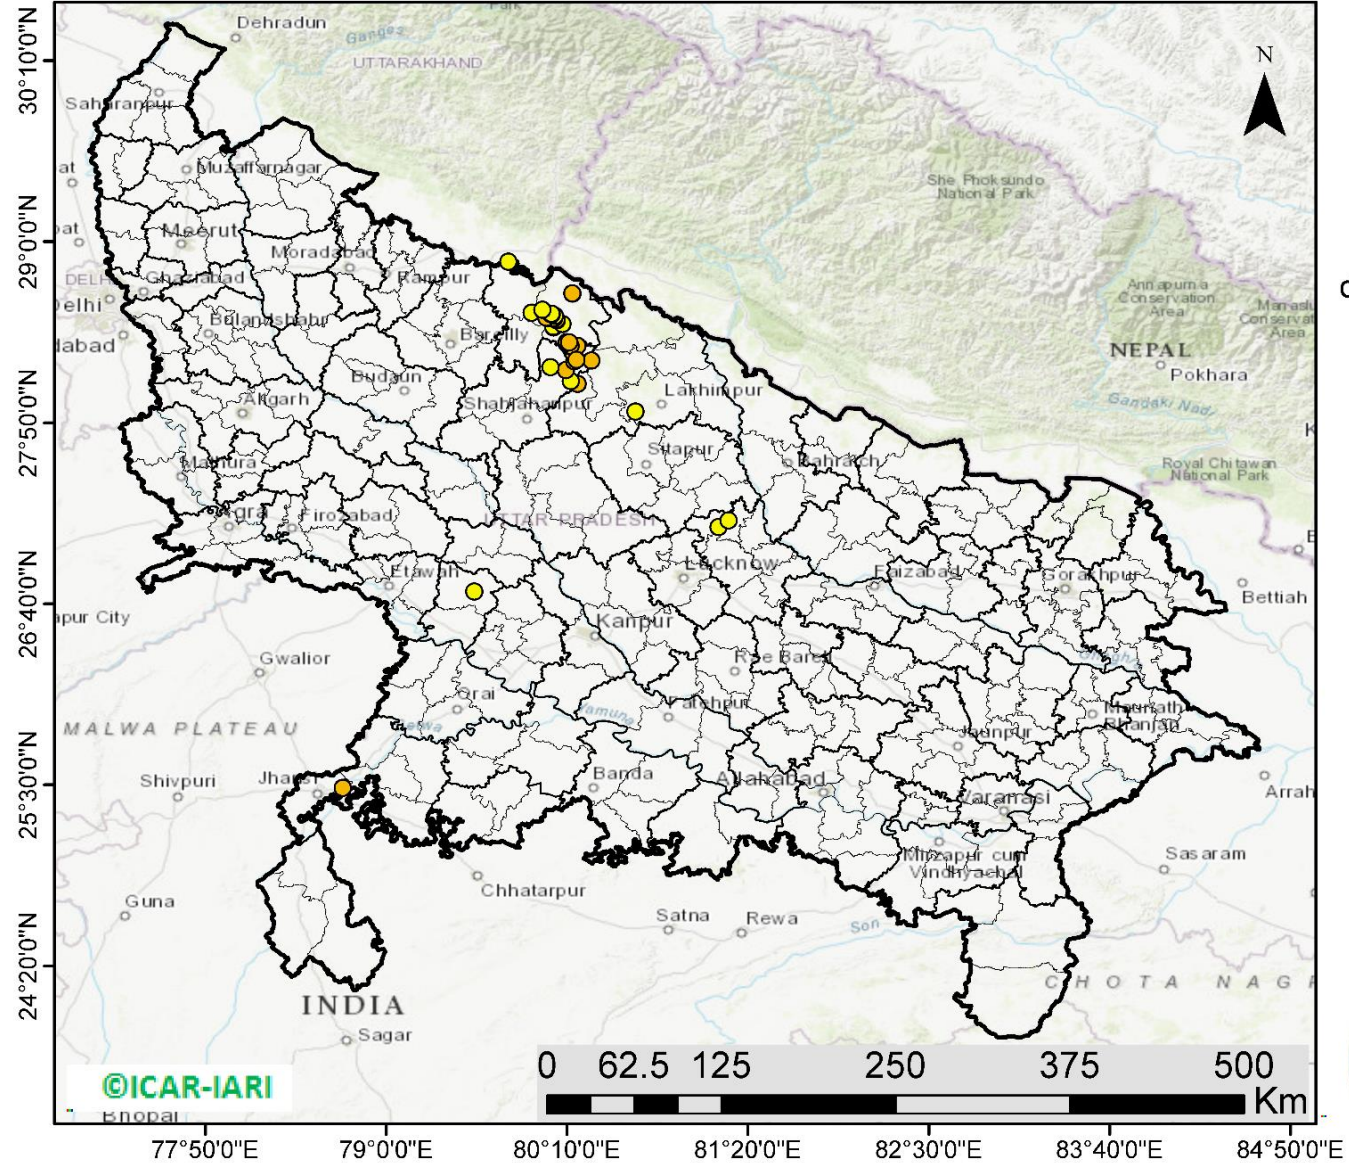

<http://creams.iari.res.in>

Highlights for 17-October-2021

- The active fire events due to rice residue burning were monitored using satellite remote sensing, following the new "Standard Protocol for Estimation of Crop Residue Burning Fire Events using Satellite Data".
- Satellites detected **54** residue burning events in the six study States on 17-Oct-2021.
- The state wise events detected on 17-Oct-2021 were **14** in Punjab, **0** in Haryana, **39** in UP, **0** in Delhi, **0** in Rajasthan and **1** in MP.
- The number of events has decreased from **741** on 16-Oct-2021 to **54** on 17-Oct-2021 in the six study states.
- Detection of burning events by satellites was hampered due to clouds over all the study states.
- Total **4146** burning events were detected in the six states between 15-Sept-2021 and 17-Oct-2021, which are distributed as **2389**, **1026**, **620**, **0**, **27** and **84** in Punjab, Haryana, UP, Delhi, Rajasthan and MP, respectively.
- Overall, the total burning events recorded in the six states are **50.7%** less than in 2020 till date. Punjab recorded **50.8%** reduction, Haryana recorded **10.9%** increase, UP recorded **63.6%** increase, Delhi recorded **100%** reduction, Rajasthan recorded **88.7%** reduction and MP recorded **78.1%** reduction, in the current season than in 2020.

RICE RESIDUE BURNING IN PUNJAB

14 burning events detected in Punjab on **17th October 2021**

Fire Intensity (W/m²)

- 0 - 5
- 6 - 10
- 11 - 15
- 16 - 20
- >20

©ICAR-IARI

<http://geoportal.icar.gov.in:8080/geoexplorer/composer/>

District-wise cumulative number of residues burning events in Punjab (15Sep - 17Oct-2021)

Uttar Pradesh

RICE RESIDUE BURNING IN UTTAR PRADESH

39 burning events detected in Uttar Pradesh on 17th October 2021