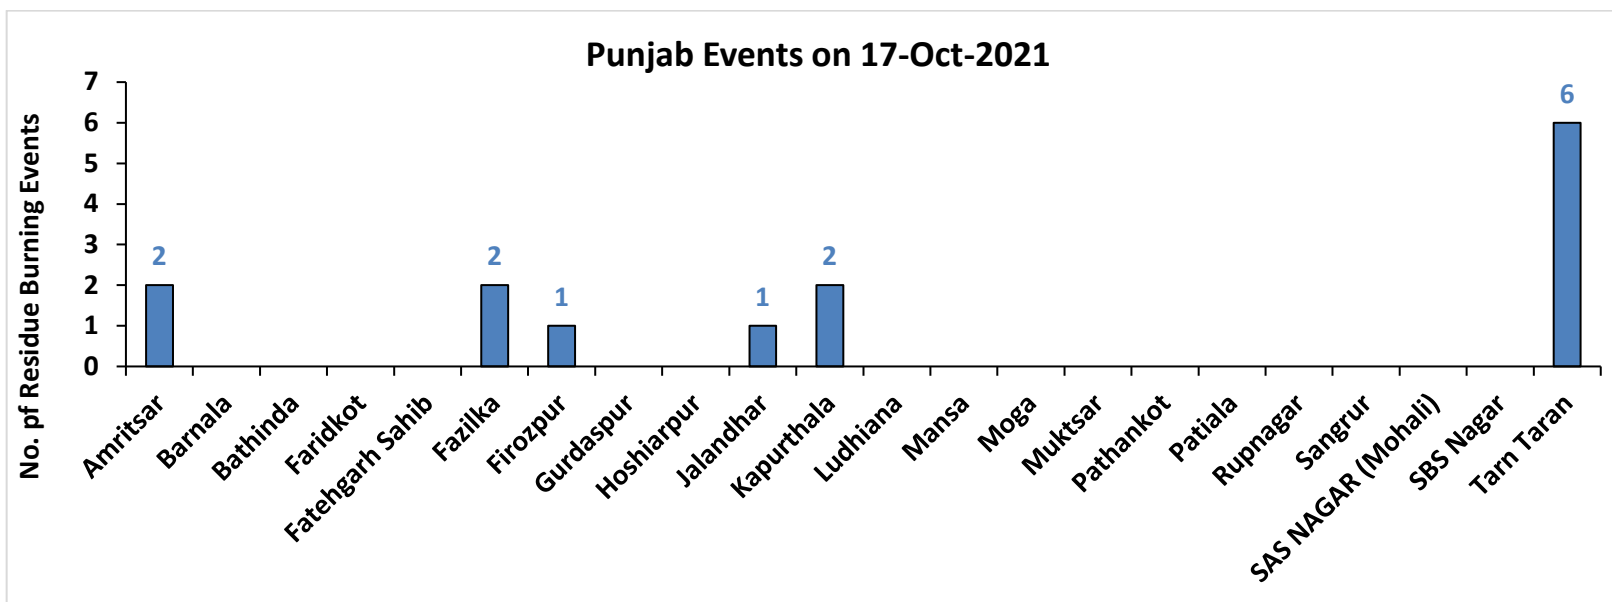

<http://creams.iari.res.in>

Highlights for 17-October-2021

- The active fire events due to rice residue burning were monitored using satellite remote sensing, following the new "Standard Protocol for Estimation of Crop Residue Burning Fire Events using Satellite Data".
- Satellites detected **54** residue burning events in the six study States on 17-Oct-2021.
- The state wise events detected on 17-Oct-2021 were **14** in Punjab, **0** in Haryana, **39** in UP, **0** in Delhi, **0** in Rajasthan and **1** in MP.
- The number of events has decreased from **741** on 16-Oct-2021 to **54** on 17-Oct-2021 in the six study states.
- Detection of burning events by satellites was hampered due to clouds over all the study states.
- Total **4146** burning events were detected in the six states between 15-Sept-2021 and 17-Oct-2021, which are distributed as **2389**, **1026**, **620**, **0**, **27** and **84** in Punjab, Haryana, UP, Delhi, Rajasthan and MP, respectively.
- Overall, the total burning events recorded in the six states are **50.7%** less than in 2020 till date. Punjab recorded **50.8%** reduction, Haryana recorded **10.9%** increase, UP recorded **63.6%** increase, Delhi recorded **100%** reduction, Rajasthan recorded **88.7%** reduction and MP recorded **78.1%** reduction, in the current season than in 2020.

RICE RESIDUE BURNING IN PUNJAB

14 burning events detected in Punjab on **17th October 2021**

Fire Intensity (W/m²)

- 0 - 5
- 6 - 10
- 11 - 15
- 16 - 20
- >20

©ICAR-IARI

<http://geoportal.icar.gov.in:8080/geoexplorer/composer/>

District-wise cumulative number of residues burning events in Punjab (15Sep - 17Oct-2021)

Uttar Pradesh

RICE RESIDUE BURNING IN UTTAR PRADESH

39 burning events detected in Uttar Pradesh on 17th October 2021