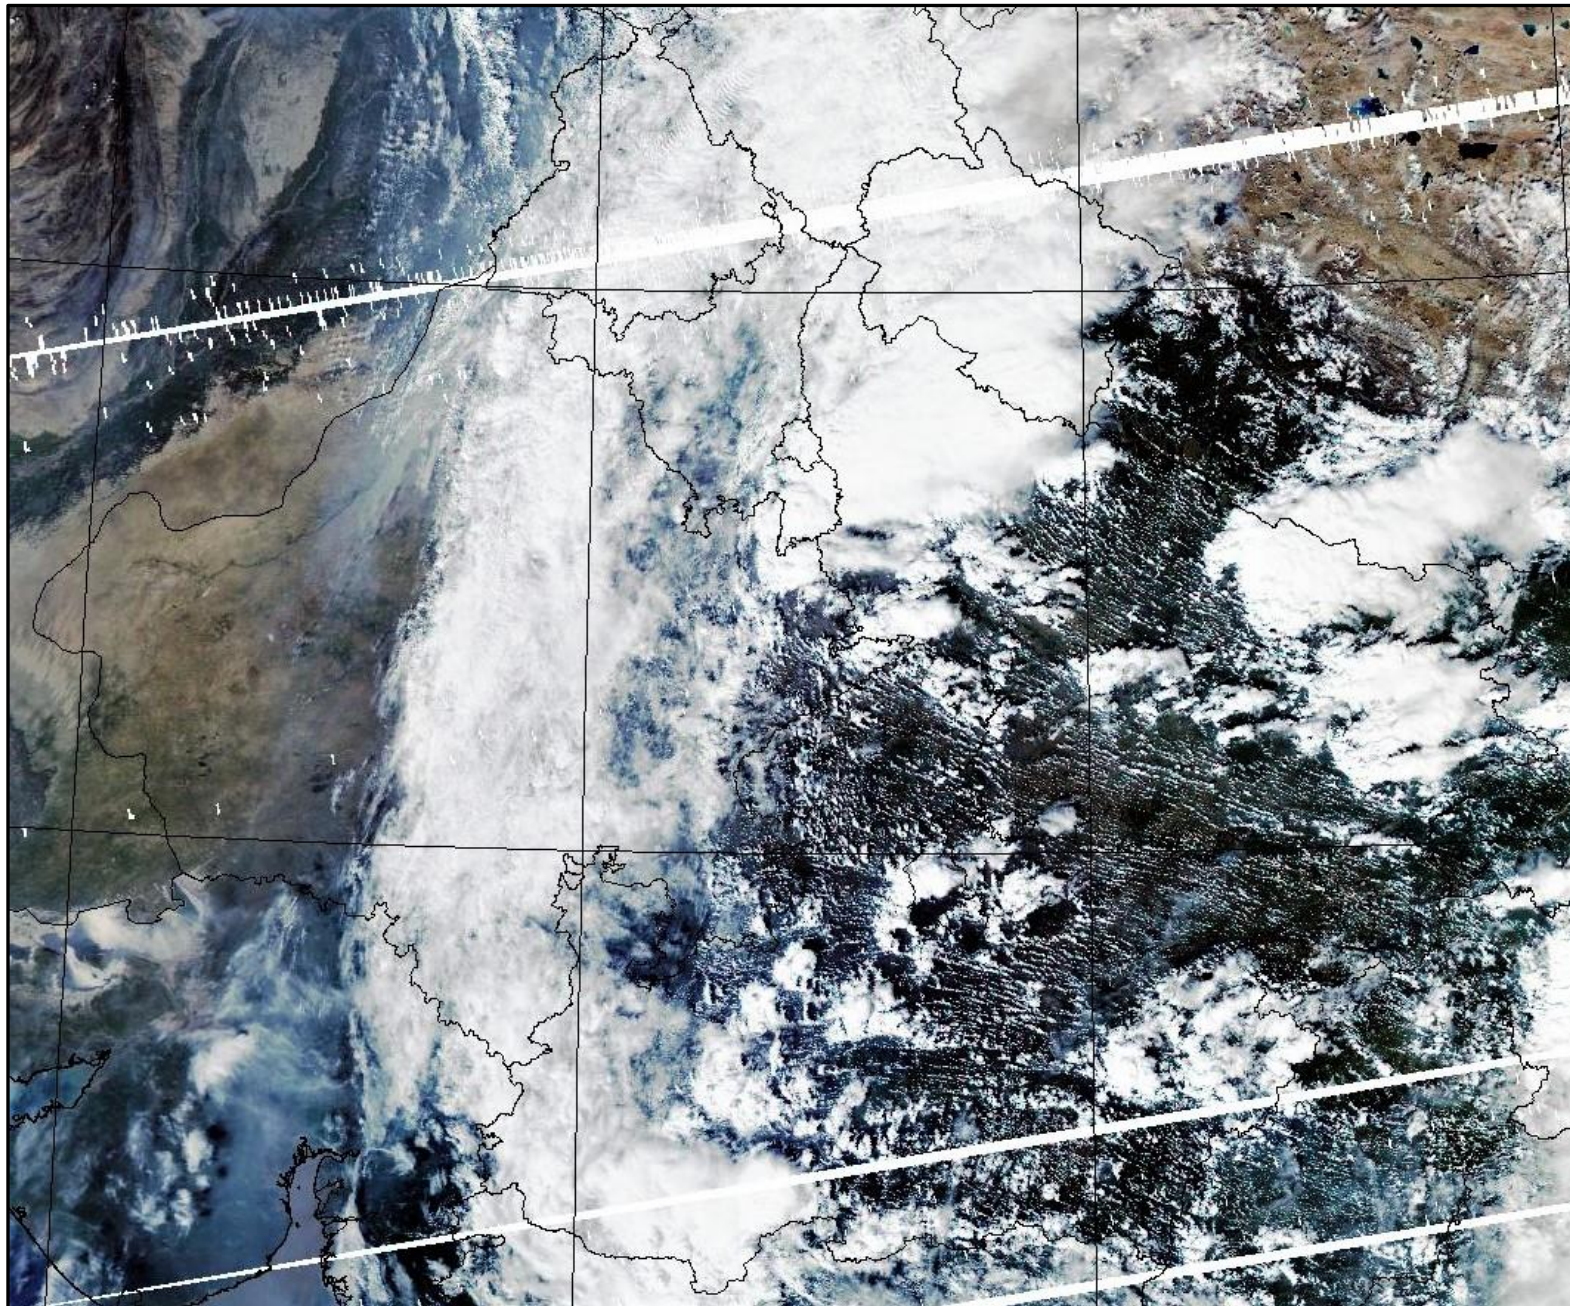

[AQUA (MODIS) Satellite image (TCC) of North and Central India Acquired on 17-Oct-2021 at 13:30:25 IST by IARI Ground Station](#)

The study used data received from following Satellites at NRSC Ground Station

S. No.	Satellite Name	Sensor	Resolution (meter)	Day / Night Passes
1.	Suomi NPP	VIIRS	375 / 750	Both
2.	Terra	MODIS	1000	Both
3.	Aqua	MODIS	1000	Both

**The rice mask for the Punjab and Haryana were provided by MNCFC, MoA&FW, Govt of India
The kharif crop mask for Delhi, Uttar Pradesh, Rajasthan and Madhya Pradesh were provided by NRSC**

Study Team

ICAR – HQ	Dr S.K. Chaudhari	DDG (AG. ENGG.)	ddgengg@icar.org.in
	Dr S. Bhasker	ADG (NRM)	adgagroandaf@gmail.com
	Dr K.K. Singh	ADG (AG. ENGG.)	kanchansingh044@gmail.com
ICAR - IARI	Dr V.K. Sehgal	Professor & Nodal Scientist	iaricreams@gmail.com
	Dr Rajkumar Dhakar	Scientist	raidhakar.iari@gmail.com
	Mr Mohd Jahangir	Lab Assistant (KRISHI)	mjahangir198@gmail.com
ICAR - ATARI	Dr Rajbir Singh	Director ATARI (Zone-I) Ludhiana	rajbirsingh.zpd@gmail.com
	Dr S.K. Singh	Director ATARI (Zone-II) Jodhpur	sushilsinghiipr@yahoo.co.in
	Dr Atar Singh	Director ATARI (Zone-III) Kanpur	zpdicarkanpur@gmail.com
ICAR - IASRI	Dr Rajender Parsad	Director	rajender.parsad@icar.gov.in

GIS Maps of fire events can be visualized online on ICAR KRISHI Geoportal website: <http://geoportal.icar.gov.in:8080/geoexplorer/composer/>
(Part of KRISHI Portal: <https://krishi.icar.gov.in> initiative)

***