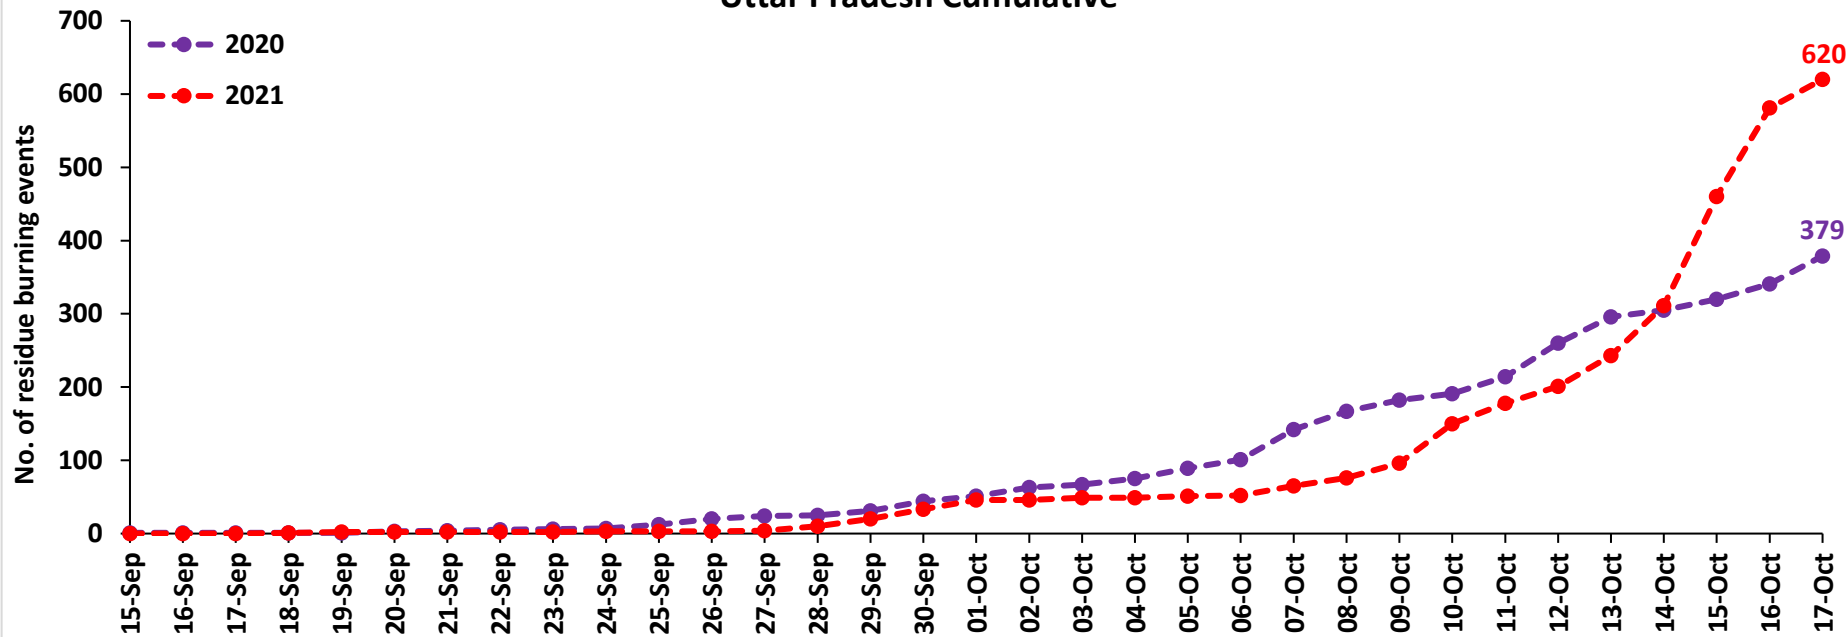

Uttar Pradesh Cumulative