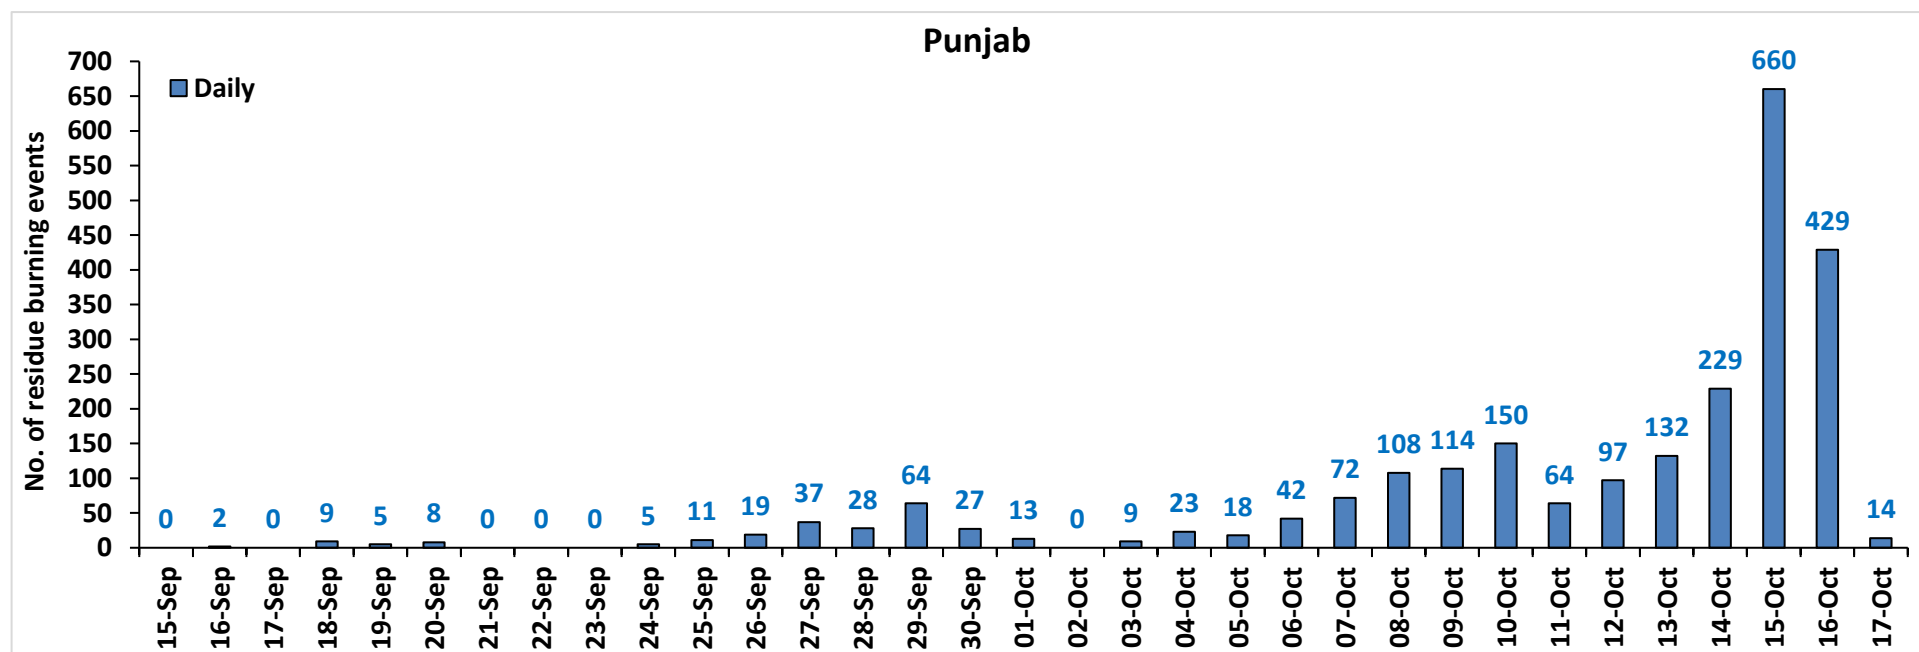

Highlights for 17-October-2021

- The active fire events due to rice residue burning were monitored using satellite remote sensing, following the new "Standard Protocol for Estimation of Crop Residue Burning Fire Events using Satellite Data".
- Satellites detected **54** residue burning events in the six study States on 17-Oct-2021.
- The state wise events detected on 17-Oct-2021 were **14** in Punjab, **0** in Haryana, **39** in UP, **0** in Delhi, **0** in Rajasthan and **1** in MP.
- The number of events has decreased from **741** on 16-Oct-2021 to **54** on 17-Oct-2021 in the six study states.
- Detection of burning events by satellites was hampered due to clouds over all the study states.
- Total **4146** burning events were detected in the six states between 15-Sept-2021 and 17-Oct-2021, which are distributed as **2389**, **1026**, **620**, **0**, **27** and **84** in Punjab, Haryana, UP, Delhi, Rajasthan and MP, respectively.
- Overall, the total burning events recorded in the six states are **50.7%** less than in 2020 till date. Punjab recorded **50.8%** reduction, Haryana recorded **10.9%** increase, UP recorded **63.6%** increase, Delhi recorded **100%** reduction, Rajasthan recorded **88.7%** reduction and MP recorded **78.1%** reduction, in the current season than in 2020.

Temporal distribution of rice residue burning events for the study States in 2021