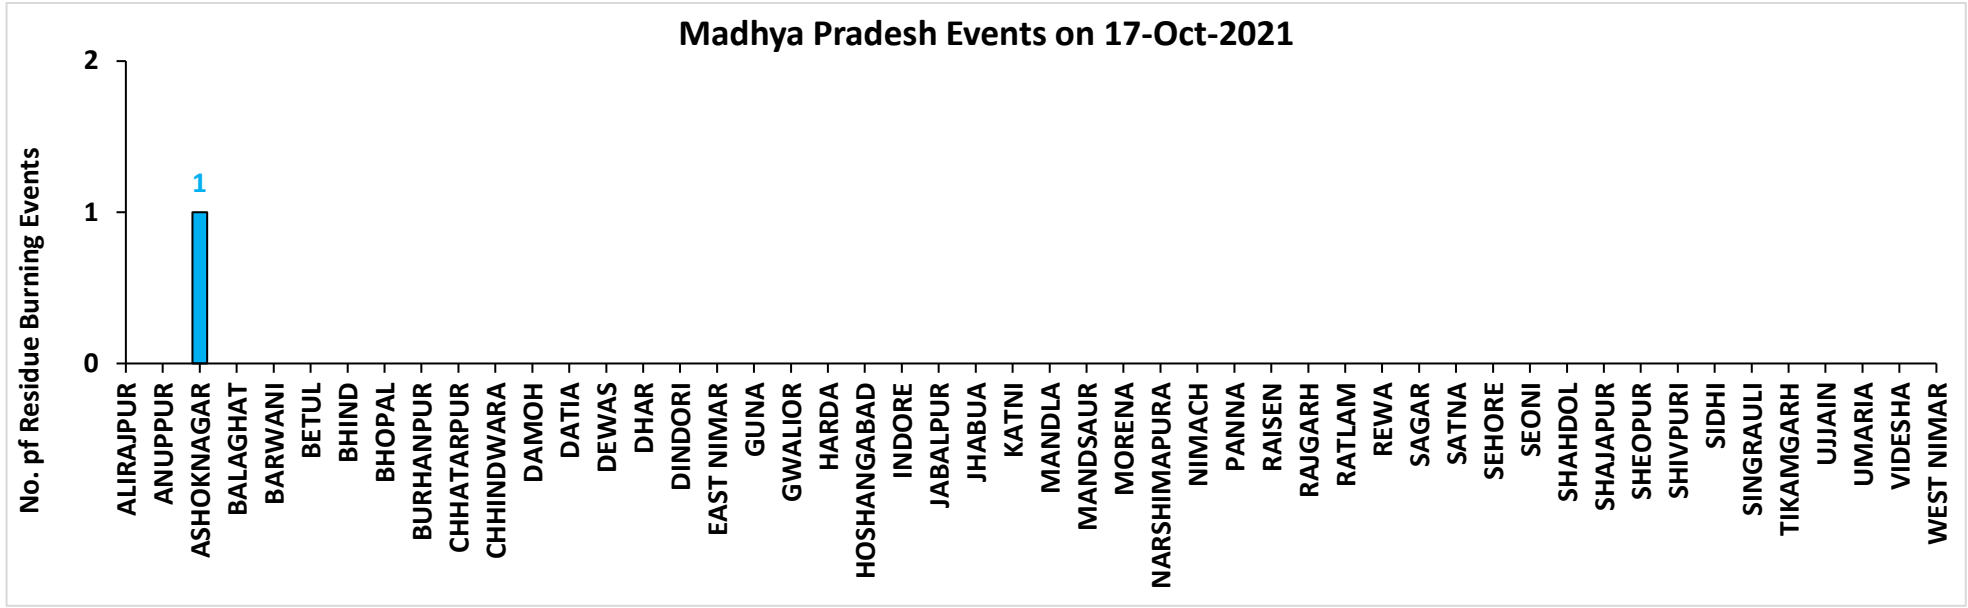

District-wise cumulative number of residues burning events in Madhya Pradesh (15 Sep - 17 Oct-2021)

District-wise cumulative number of residues burning events detected in 2020 and 2021

(Period: 15 September - 17 October)

(a) Punjab

District	15 Sep – 17 Oct	
	2020	2021
AMRITSAR	1905	606
BARNALA	22	13
BATHINDA	69	8
FARIDKOT	214	70
FATEHGARH SAHIB	136	101
FAZILKA	52	31
FIROZPUR	485	79
GURDASPUR	460	143
HOSHIARPUR	52	11
JALANDHAR	115	77
KAPURTHALA	245	95
LUDHIANA	158	148
MANSA	51	2
MOGA	58	39
MUKTSAR	29	21
PATHANKOT	3	0
PATIALA	564	256
RUPNAGAR	29	16
SANGRUR	147	45
SAS NAGAR (MOHALI)	45	27
SBS NAGAR	12	9
TARN TARAN	1640	592
Total	6491	2389

(b) Haryana

District	15 Sep – 17 Oct	
	2020	2021
AMBALA	107	54
BHIWANI	0	0
CHARKHI DADRI	0	0
FARIDABAD	0	1
FATEHABAD	56	49
GURGAON	0	0
HISAR	6	1
JHAJJAR	1	0
JIND	29	30
KAITHAL	171	249
KARNAL	267	343
KURUKSHETRA	202	205
MAHENDRAGARH	0	0
MEWAT	0	0
PALWAL	11	25
PANCHKULA	0	0
PANIPAT	9	15
REWARI	0	0
ROHTAK	0	0
SIRSA	9	4
SONIPAT	11	5
YAMUNANAGAR	46	45
Total	925	1026