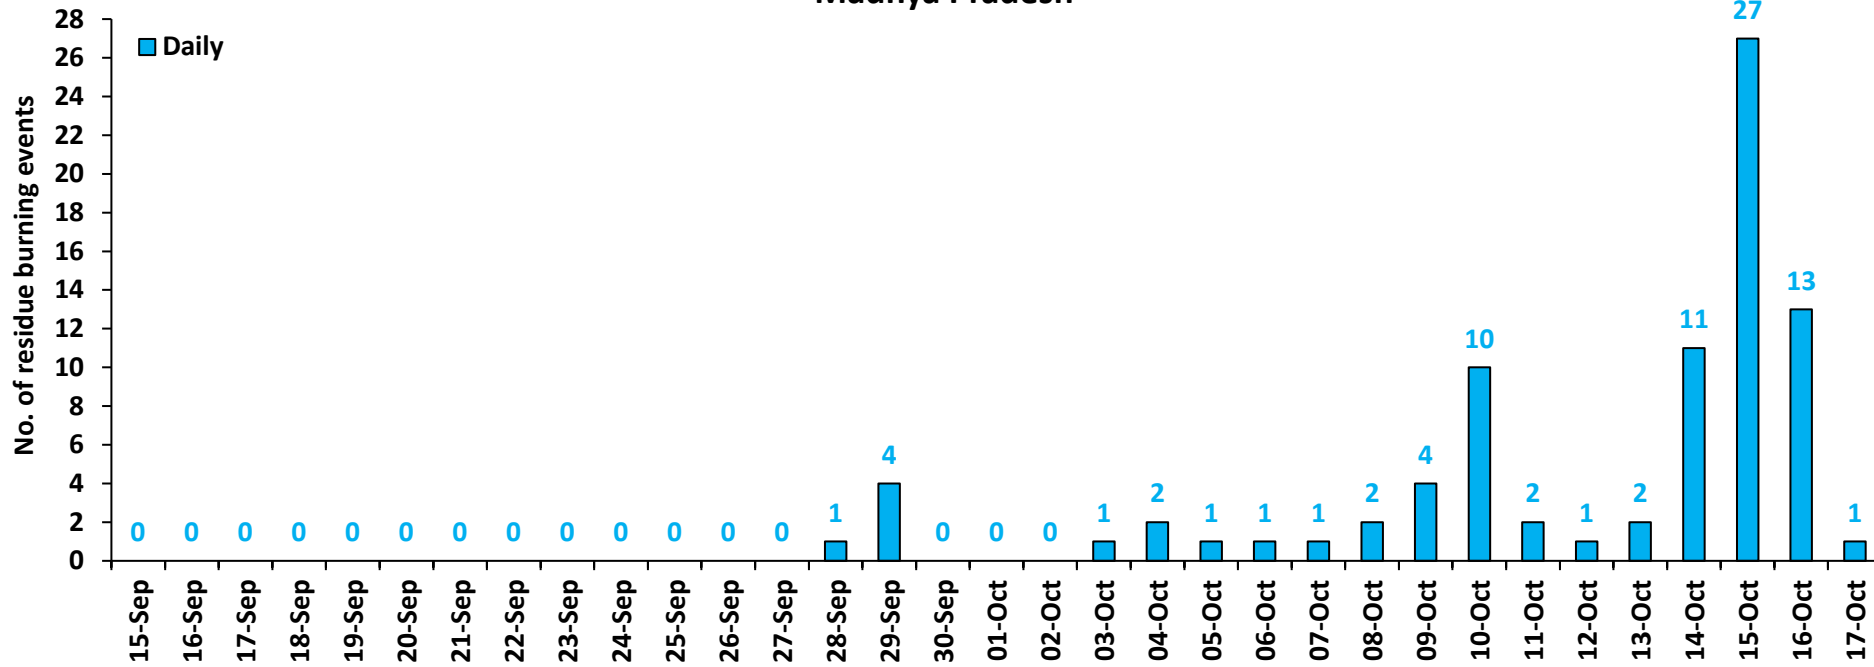

<http://creams.iari.res.in>

Highlights for 17-October-2021

- The active fire events due to rice residue burning were monitored using satellite remote sensing, following the new "Standard Protocol for Estimation of Crop Residue Burning Fire Events using Satellite Data".
- Satellites detected **54** residue burning events in the six study States on 17-Oct-2021.
- The state wise events detected on 17-Oct-2021 were **14** in Punjab, **0** in Haryana, **39** in UP, **0** in Delhi, **0** in Rajasthan and **1** in MP.
- The number of events has decreased from **741** on 16-Oct-2021 to **54** on 17-Oct-2021 in the six study states.
- Detection of burning events by satellites was hampered due to clouds over all the study states.
- Total **4146** burning events were detected in the six states between 15-Sept-2021 and 17-Oct-2021, which are distributed as **2389**, **1026**, **620**, **0**, **27** and **84** in Punjab, Haryana, UP, Delhi, Rajasthan and MP, respectively.
- Overall, the total burning events recorded in the six states are **50.7%** less than in 2020 till date. Punjab recorded **50.8%** reduction, Haryana recorded **10.9%** increase, UP recorded **63.6%** increase, Delhi recorded **100%** reduction, Rajasthan recorded **88.7%** reduction and MP recorded **78.1%** reduction, in the current season than in 2020.

Temporal distribution of rice residue burning events for the study States in 2021

Haryana

Uttar Pradesh

Rajasthan

Madhya Pradesh

Comparison of residue burning events in current year (2021) with previous year (2020) for the study States