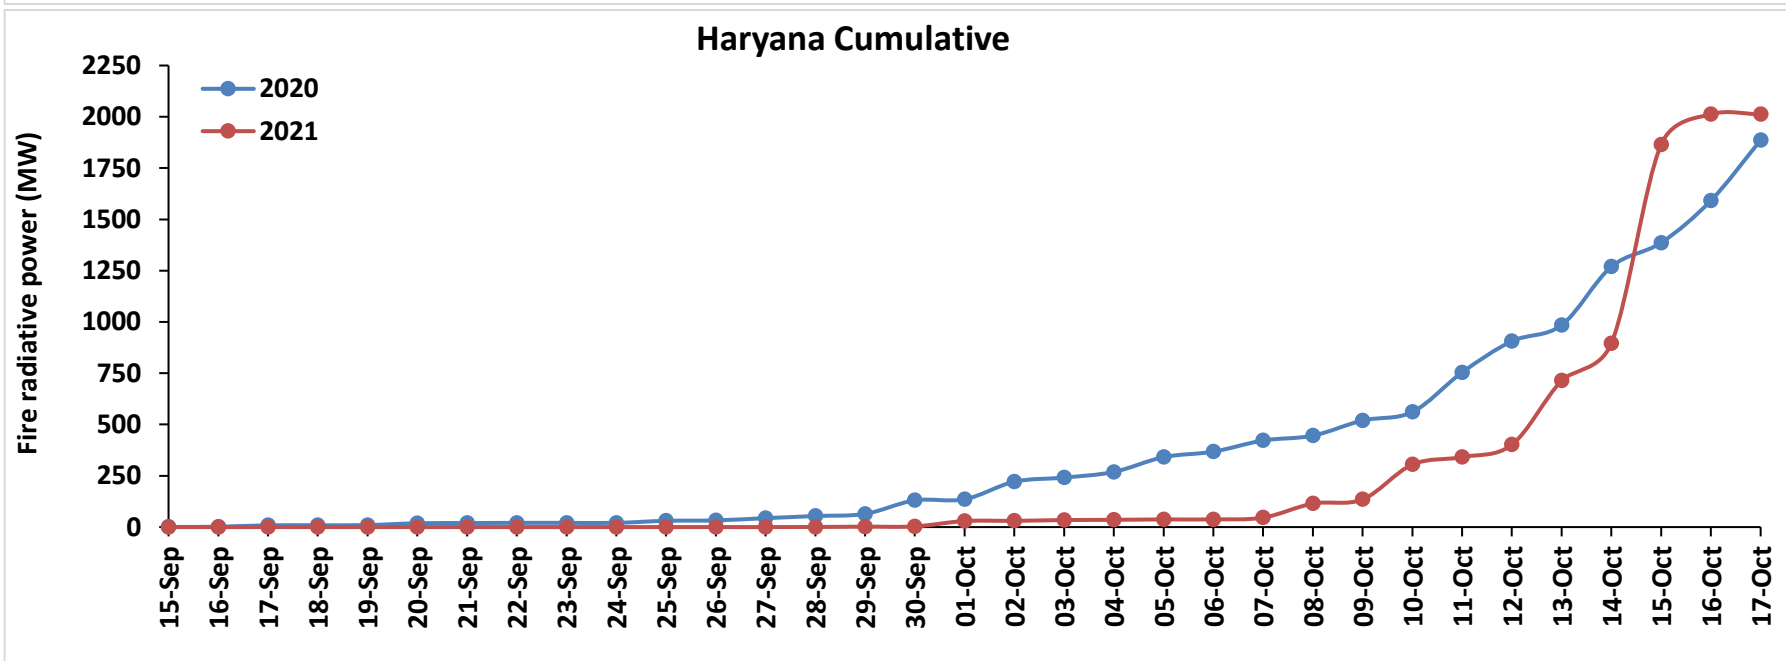

Comparison of residue burning fire power in current year (2021) with previous year (2020) for the study States