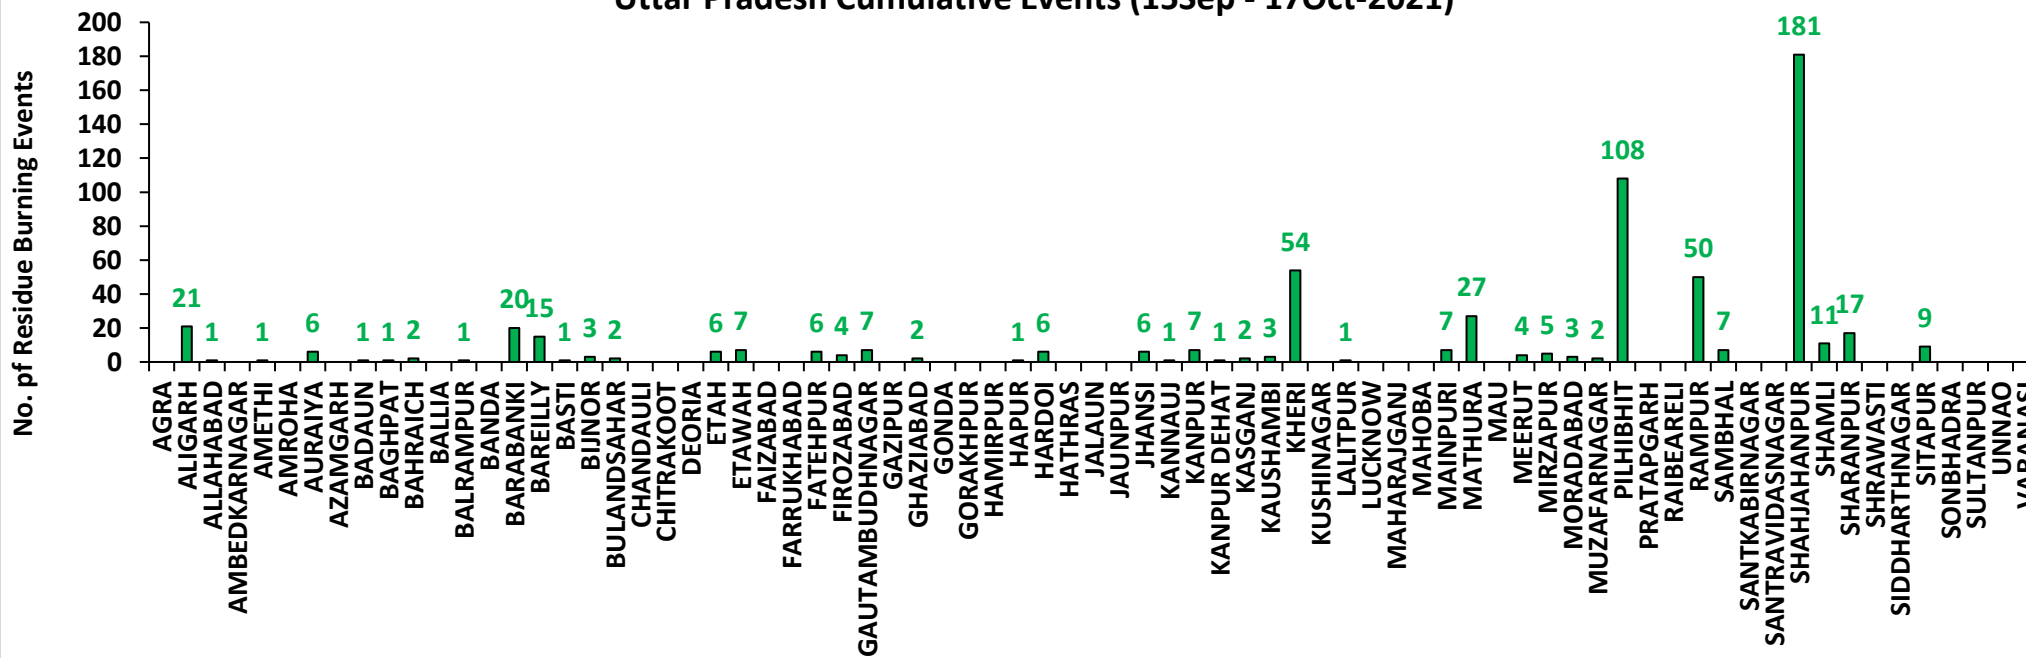

Uttar Pradesh Cumulative Events (15Sep - 17Oct-2021)