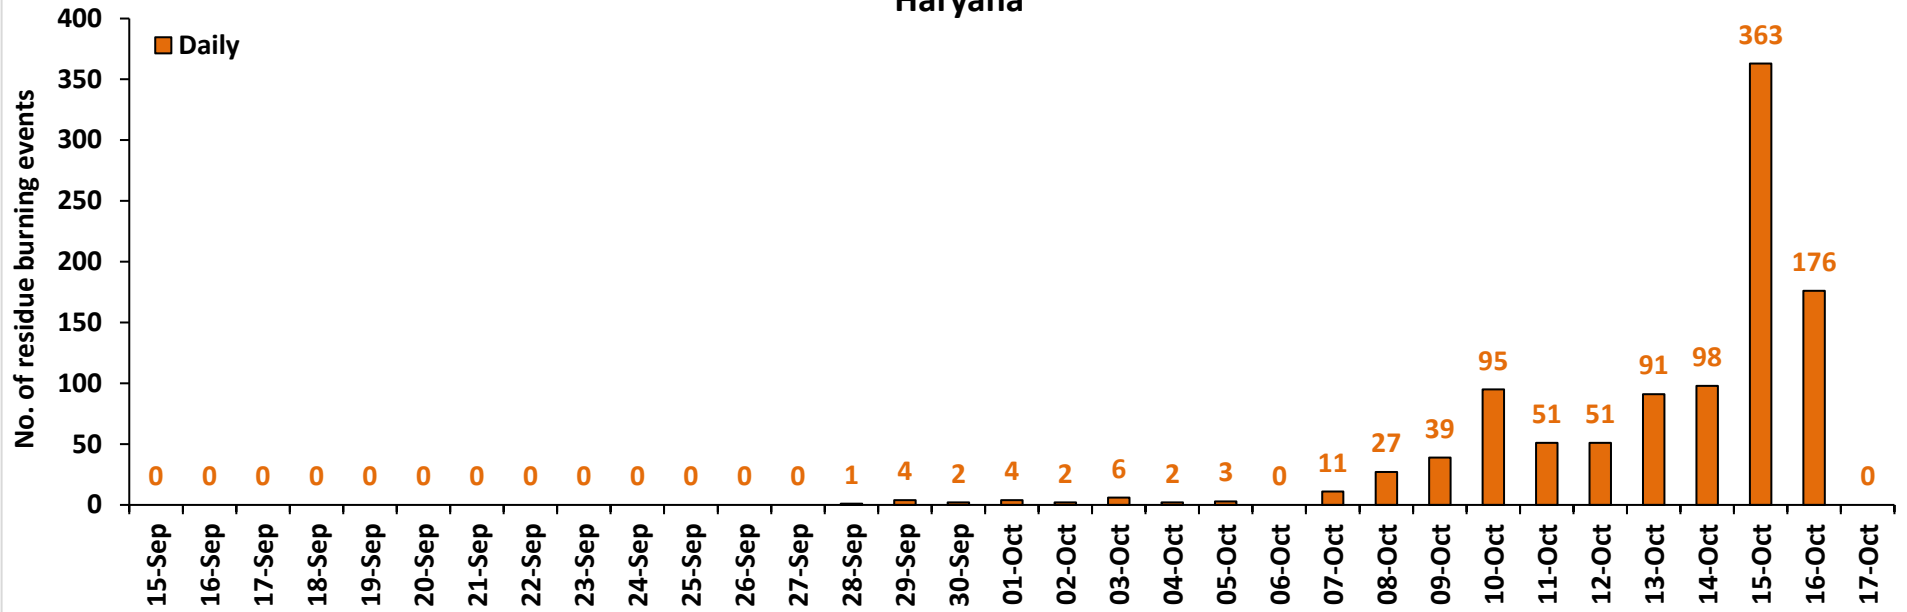

<http://creams.iari.res.in>

Highlights for 17-October-2021

- The active fire events due to rice residue burning were monitored using satellite remote sensing, following the new "Standard Protocol for Estimation of Crop Residue Burning Fire Events using Satellite Data".
- Satellites detected **54** residue burning events in the six study States on 17-Oct-2021.
- The state wise events detected on 17-Oct-2021 were **14** in Punjab, **0** in Haryana, **39** in UP, **0** in Delhi, **0** in Rajasthan and **1** in MP.
- The number of events has decreased from **741** on 16-Oct-2021 to **54** on 17-Oct-2021 in the six study states.
- Detection of burning events by satellites was hampered due to clouds over all the study states.
- Total **4146** burning events were detected in the six states between 15-Sept-2021 and 17-Oct-2021, which are distributed as **2389**, **1026**, **620**, **0**, **27** and **84** in Punjab, Haryana, UP, Delhi, Rajasthan and MP, respectively.
- Overall, the total burning events recorded in the six states are **50.7%** less than in 2020 till date. Punjab recorded **50.8%** reduction, Haryana recorded **10.9%** increase, UP recorded **63.6%** increase, Delhi recorded **100%** reduction, Rajasthan recorded **88.7%** reduction and MP recorded **78.1%** reduction, in the current season than in 2020.

Temporal distribution of rice residue burning events for the study States in 2021

Haryana

Uttar Pradesh

Rajasthan

Madhya Pradesh

Comparison of residue burning events in current year (2021) with previous year (2020) for the study States

RICE RESIDUE BURNING IN PUNJAB

14 burning events detected in Punjab on **17th October 2021**

Fire Intensity (W/m²)

- 0 - 5
- 6 - 10
- 11 - 15
- 16 - 20
- >20

©ICAR-IARI

<http://geoportal.icar.gov.in:8080/geoexplorer/composer/>