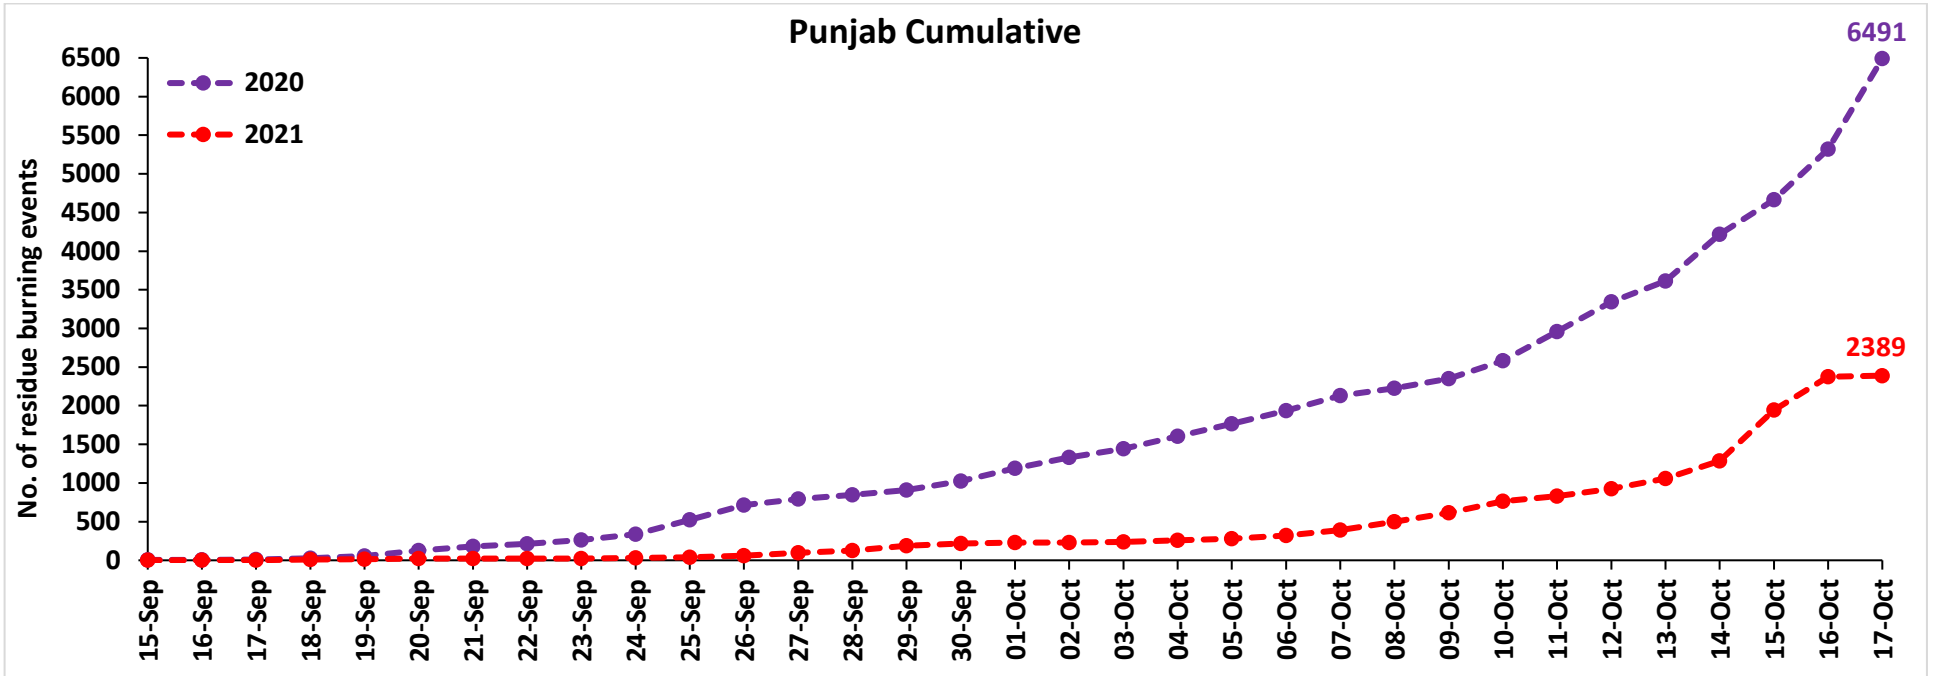

<http://creams.iari.res.in>

Highlights for 17-October-2021

- The active fire events due to rice residue burning were monitored using satellite remote sensing, following the new "Standard Protocol for Estimation of Crop Residue Burning Fire Events using Satellite Data".
- Satellites detected **54** residue burning events in the six study States on 17-Oct-2021.
- The state wise events detected on 17-Oct-2021 were **14** in Punjab, **0** in Haryana, **39** in UP, **0** in Delhi, **0** in Rajasthan and **1** in MP.
- The number of events has decreased from **741** on 16-Oct-2021 to **54** on 17-Oct-2021 in the six study states.
- Detection of burning events by satellites was hampered due to clouds over all the study states.
- Total **4146** burning events were detected in the six states between 15-Sept-2021 and 17-Oct-2021, which are distributed as **2389**, **1026**, **620**, **0**, **27** and **84** in Punjab, Haryana, UP, Delhi, Rajasthan and MP, respectively.
- Overall, the total burning events recorded in the six states are **50.7%** less than in 2020 till date. Punjab recorded **50.8%** reduction, Haryana recorded **10.9%** increase, UP recorded **63.6%** increase, Delhi recorded **100%** reduction, Rajasthan recorded **88.7%** reduction and MP recorded **78.1%** reduction, in the current season than in 2020.

Temporal distribution of rice residue burning events for the study States in 2021

Haryana

Uttar Pradesh

Rajasthan

Madhya Pradesh

Comparison of residue burning events in current year (2021) with previous year (2020) for the study States

RICE RESIDUE BURNING IN PUNJAB

14 burning events detected in Punjab on **17th October 2021**

Fire Intensity (W/m²)

- 0 - 5
- 6 - 10
- 11 - 15
- 16 - 20
- >20

©ICAR-IARI

<http://geoportal.icar.gov.in:8080/geoexplorer/composer/>