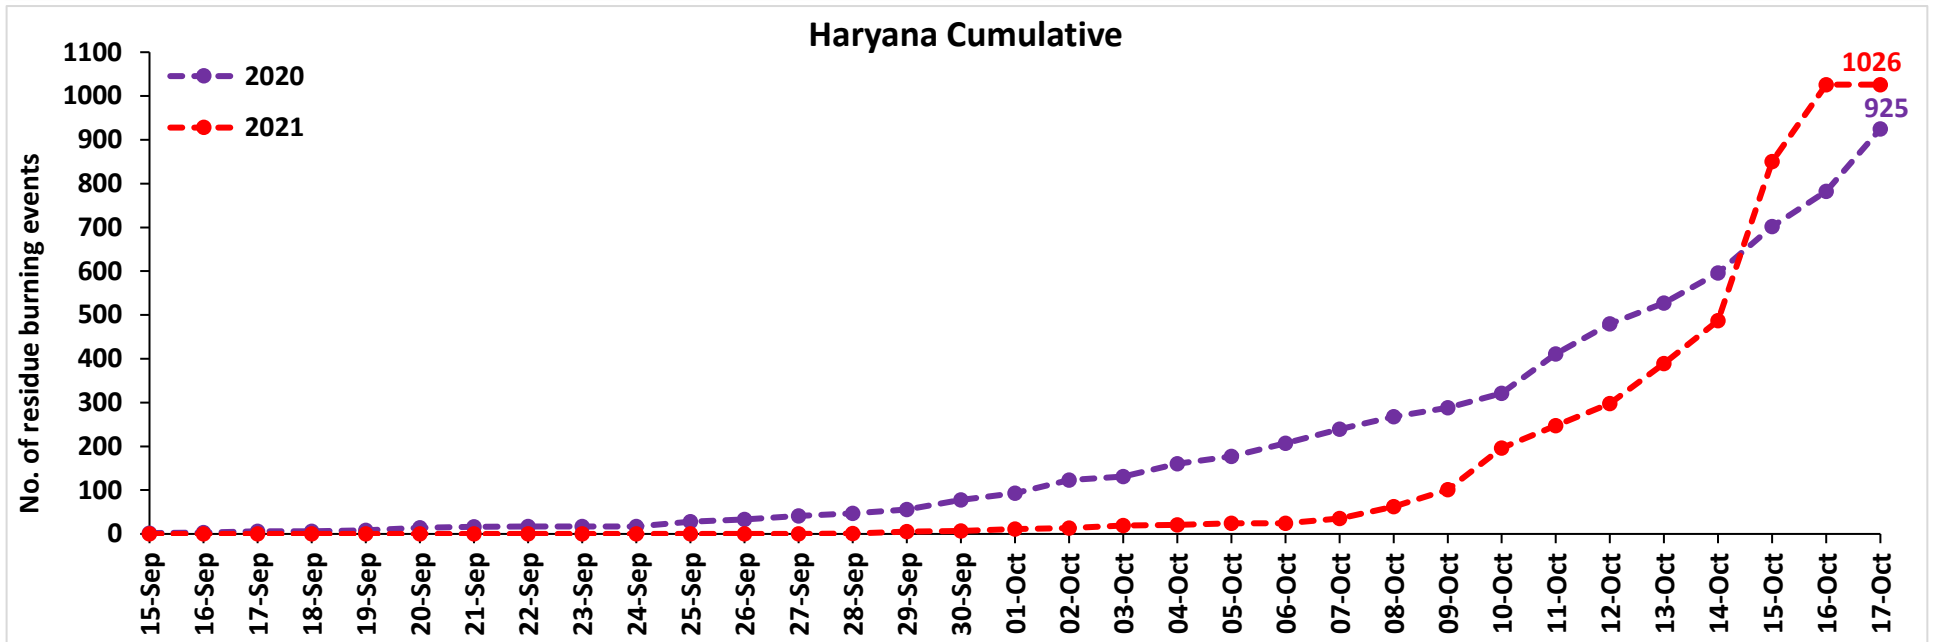

<http://creams.iari.res.in>

Highlights for 17-October-2021

- The active fire events due to rice residue burning were monitored using satellite remote sensing, following the new "Standard Protocol for Estimation of Crop Residue Burning Fire Events using Satellite Data".
- Satellites detected **54** residue burning events in the six study States on 17-Oct-2021.
- The state wise events detected on 17-Oct-2021 were **14** in Punjab, **0** in Haryana, **39** in UP, **0** in Delhi, **0** in Rajasthan and **1** in MP.
- The number of events has decreased from **741** on 16-Oct-2021 to **54** on 17-Oct-2021 in the six study states.
- Detection of burning events by satellites was hampered due to clouds over all the study states.
- Total **4146** burning events were detected in the six states between 15-Sept-2021 and 17-Oct-2021, which are distributed as **2389**, **1026**, **620**, **0**, **27** and **84** in Punjab, Haryana, UP, Delhi, Rajasthan and MP, respectively.
- Overall, the total burning events recorded in the six states are **50.7%** less than in 2020 till date. Punjab recorded **50.8%** reduction, Haryana recorded **10.9%** increase, UP recorded **63.6%** increase, Delhi recorded **100%** reduction, Rajasthan recorded **88.7%** reduction and MP recorded **78.1%** reduction, in the current season than in 2020.

Temporal distribution of rice residue burning events for the study States in 2021

Haryana

Uttar Pradesh

Rajasthan

Madhya Pradesh

Comparison of residue burning events in current year (2021) with previous year (2020) for the study States