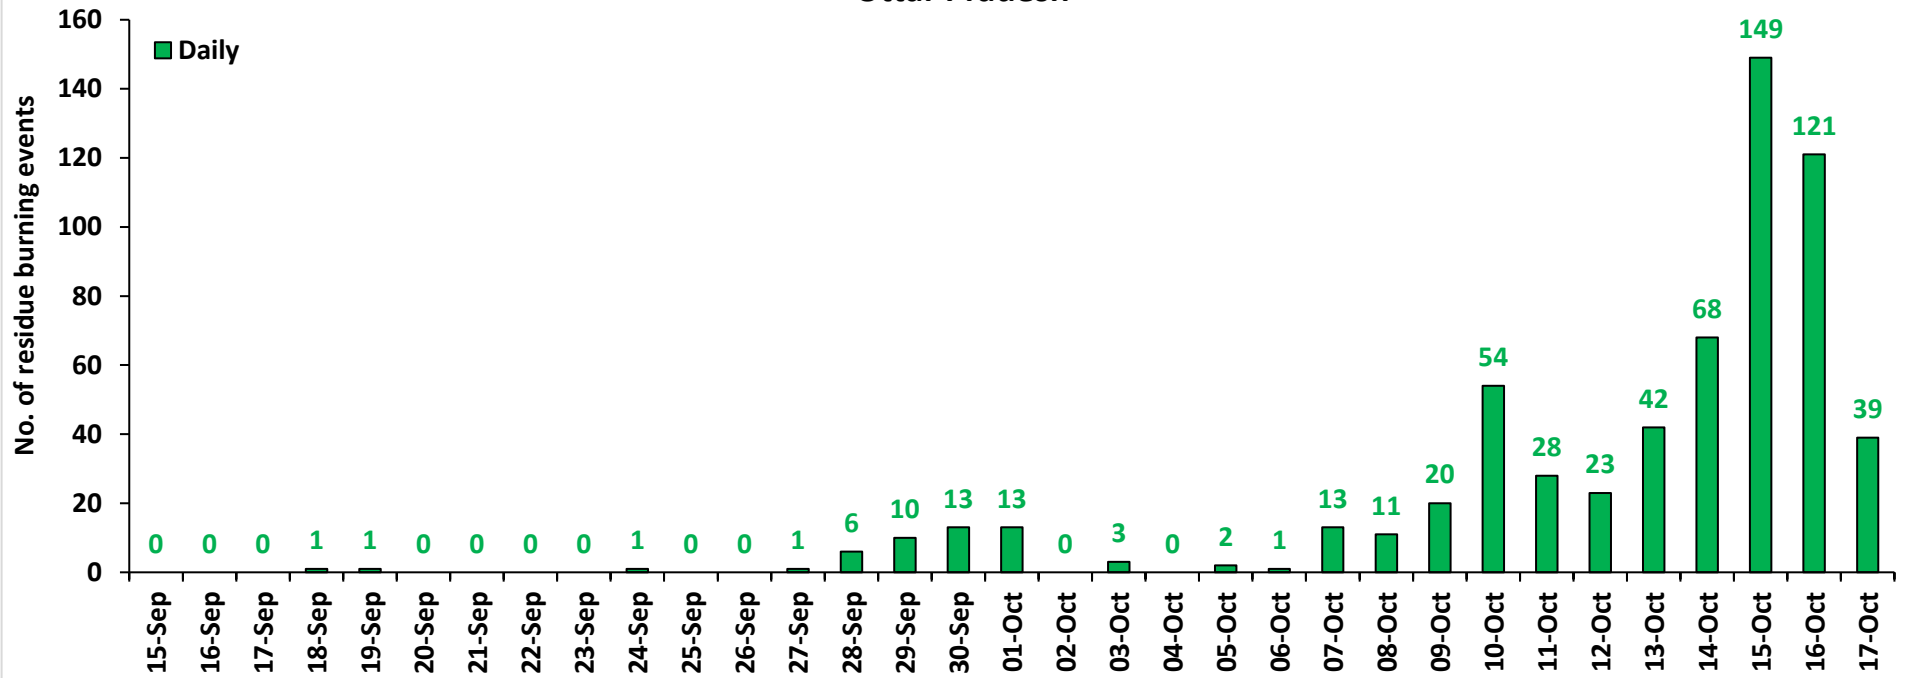

<http://creams.iari.res.in>

Highlights for 17-October-2021

- The active fire events due to rice residue burning were monitored using satellite remote sensing, following the new "Standard Protocol for Estimation of Crop Residue Burning Fire Events using Satellite Data".
- Satellites detected **54** residue burning events in the six study States on 17-Oct-2021.
- The state wise events detected on 17-Oct-2021 were **14** in Punjab, **0** in Haryana, **39** in UP, **0** in Delhi, **0** in Rajasthan and **1** in MP.
- The number of events has decreased from **741** on 16-Oct-2021 to **54** on 17-Oct-2021 in the six study states.
- Detection of burning events by satellites was hampered due to clouds over all the study states.
- Total **4146** burning events were detected in the six states between 15-Sept-2021 and 17-Oct-2021, which are distributed as **2389**, **1026**, **620**, **0**, **27** and **84** in Punjab, Haryana, UP, Delhi, Rajasthan and MP, respectively.
- Overall, the total burning events recorded in the six states are **50.7%** less than in 2020 till date. Punjab recorded **50.8%** reduction, Haryana recorded **10.9%** increase, UP recorded **63.6%** increase, Delhi recorded **100%** reduction, Rajasthan recorded **88.7%** reduction and MP recorded **78.1%** reduction, in the current season than in 2020.

Temporal distribution of rice residue burning events for the study States in 2021

Haryana

Uttar Pradesh

Rajasthan

Madhya Pradesh

Comparison of residue burning events in current year (2021) with previous year (2020) for the study States