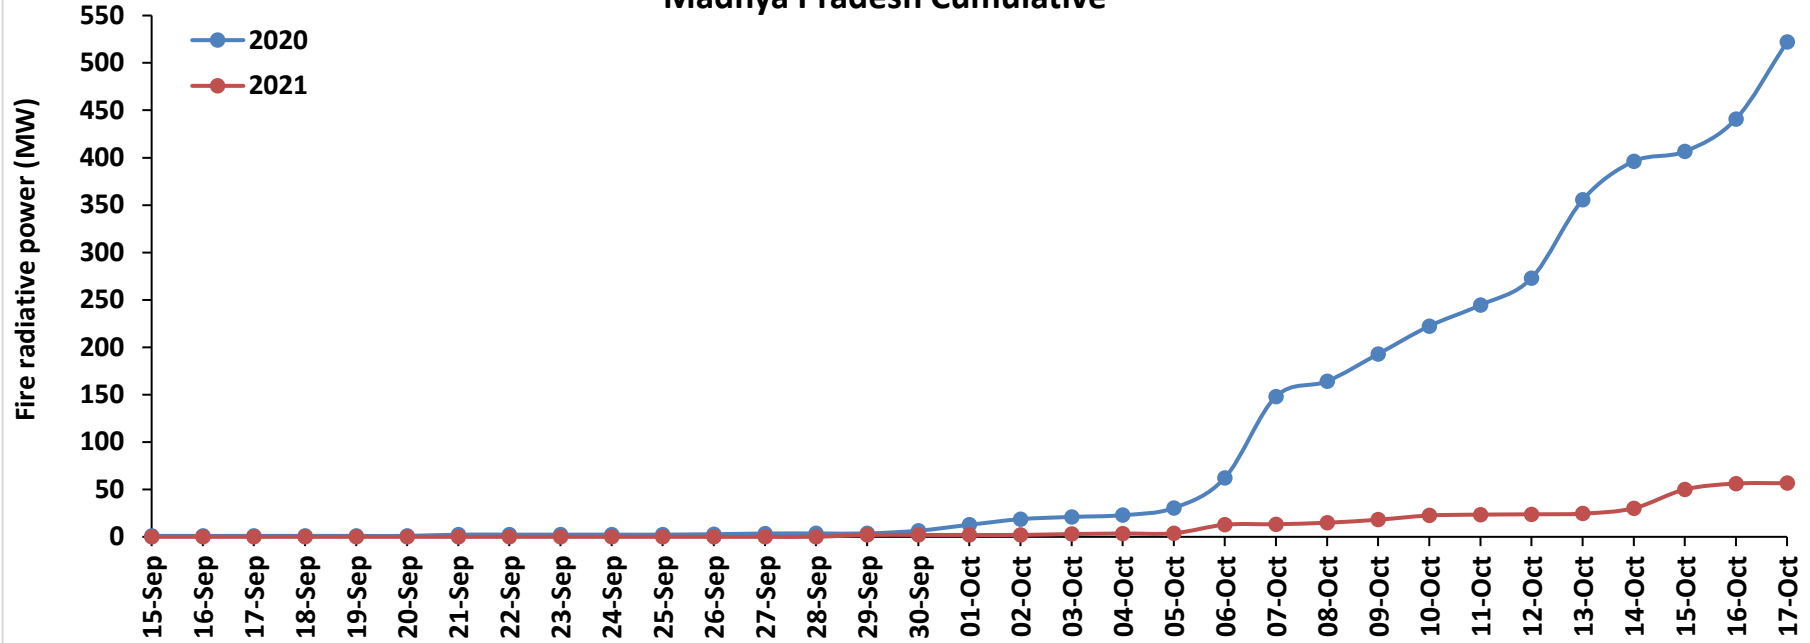

Madhya Pradesh Cumulative