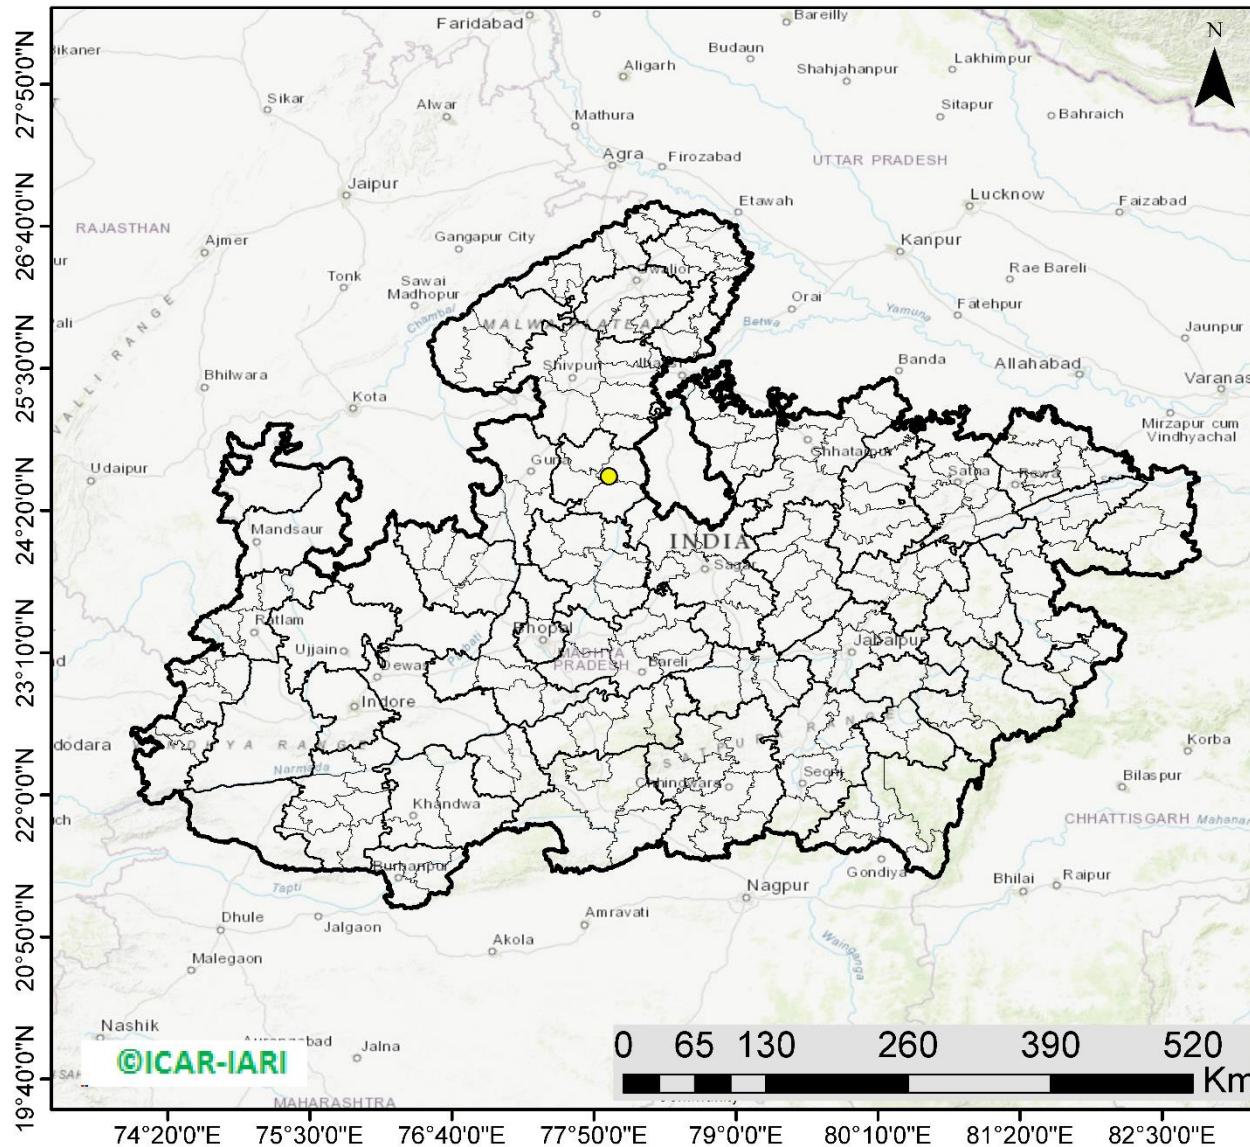

Madhya Pradesh

RICE RESIDUE BURNING IN MADHYA PRADESH

01 burning events detected in MP on 17th October 2021

Fire Intensity (W/m²)

- 0 - 5
- 6 - 10
- 11 - 15
- 16 - 20
- >20