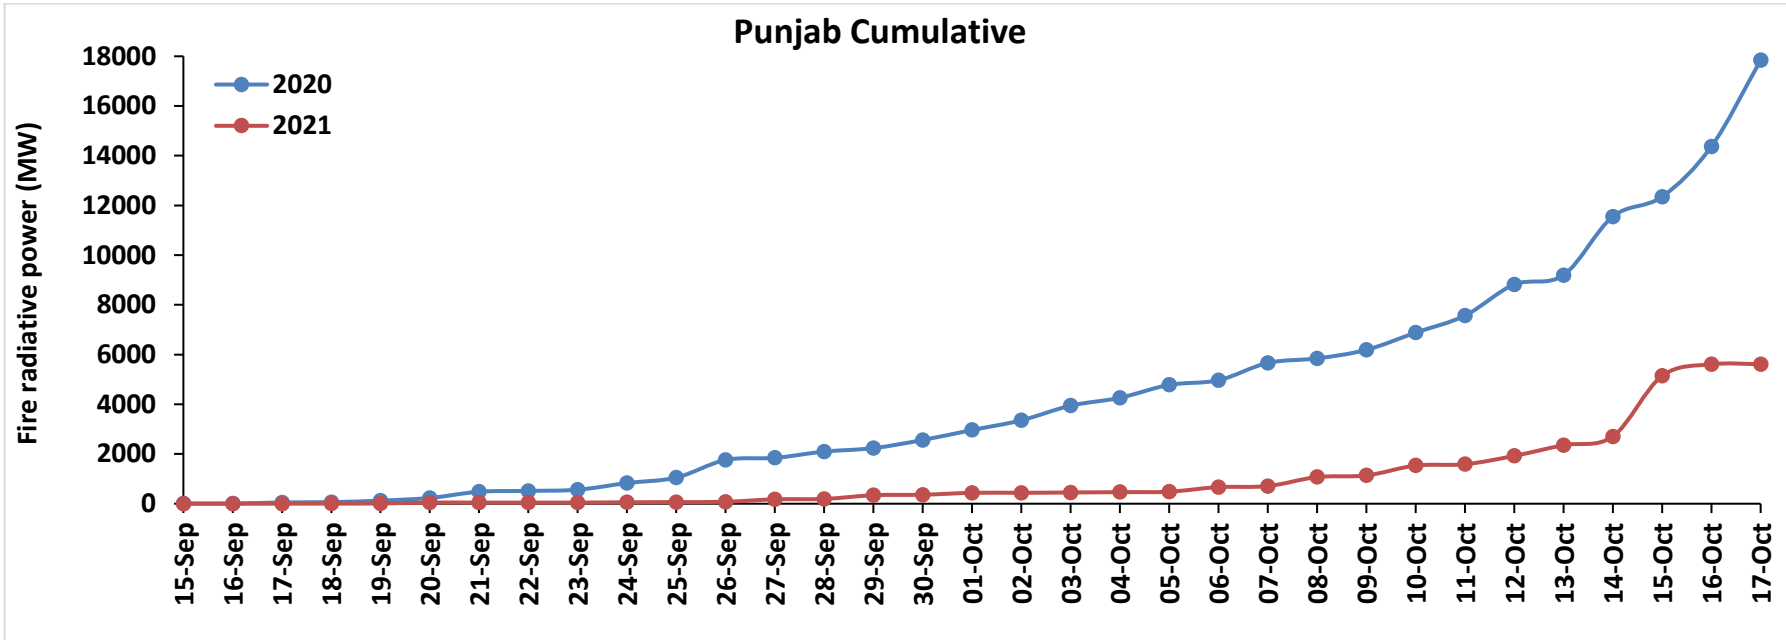

Comparison of residue burning fire power in current year (2021) with previous year (2020) for the study States