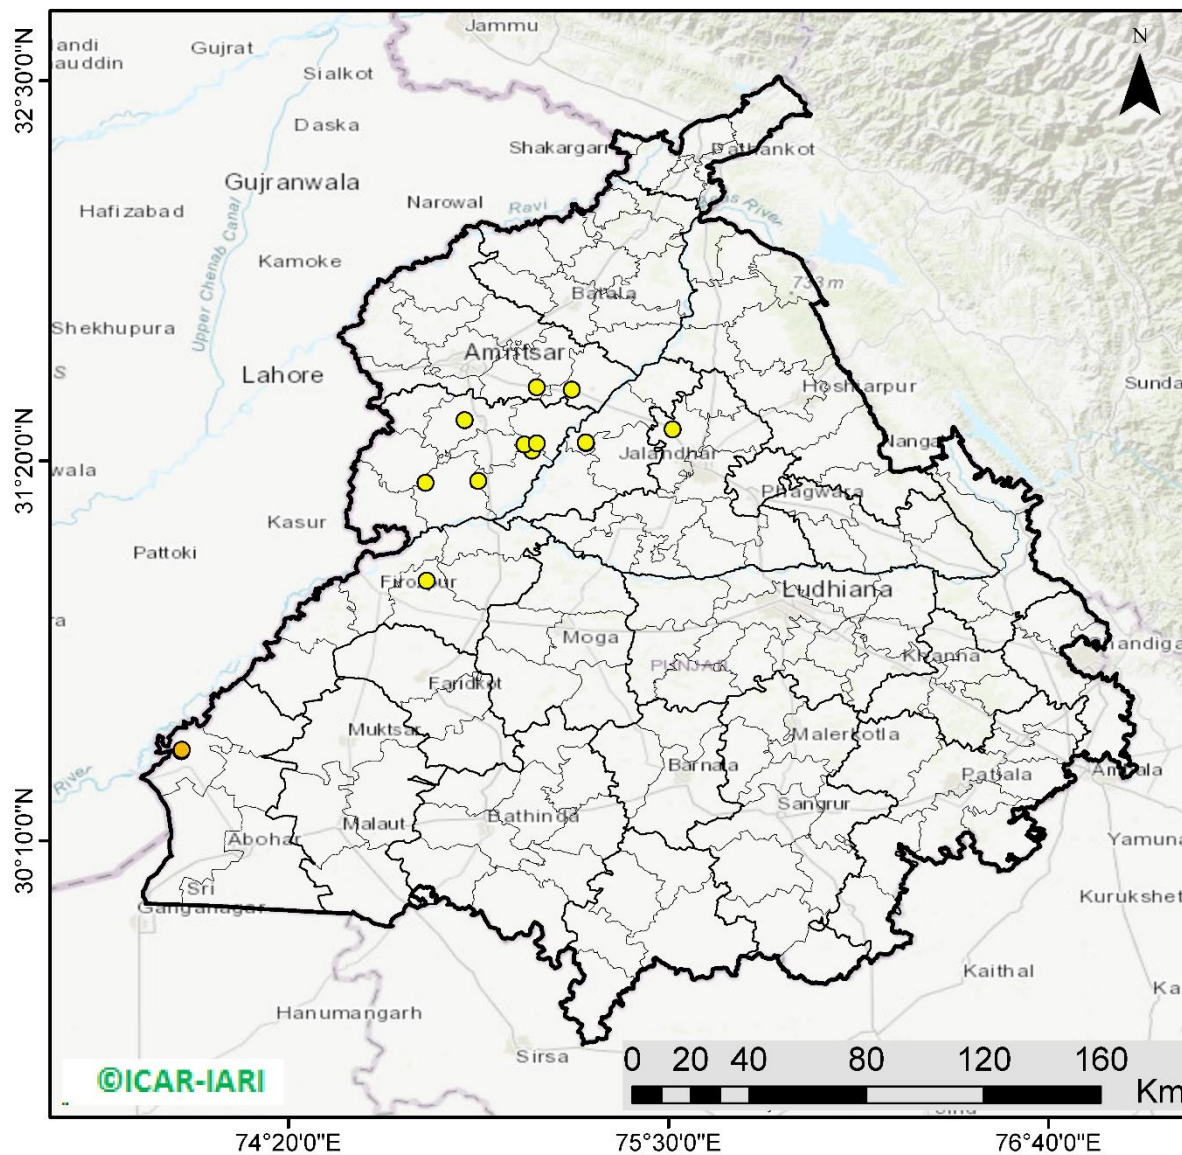

<http://creams.iari.res.in>

Highlights for 17-October-2021

- The active fire events due to rice residue burning were monitored using satellite remote sensing, following the new "Standard Protocol for Estimation of Crop Residue Burning Fire Events using Satellite Data".
- Satellites detected **54** residue burning events in the six study States on 17-Oct-2021.
- The state wise events detected on 17-Oct-2021 were **14** in Punjab, **0** in Haryana, **39** in UP, **0** in Delhi, **0** in Rajasthan and **1** in MP.
- The number of events has decreased from **741** on 16-Oct-2021 to **54** on 17-Oct-2021 in the six study states.
- Detection of burning events by satellites was hampered due to clouds over all the study states.
- Total **4146** burning events were detected in the six states between 15-Sept-2021 and 17-Oct-2021, which are distributed as **2389**, **1026**, **620**, **0**, **27** and **84** in Punjab, Haryana, UP, Delhi, Rajasthan and MP, respectively.
- Overall, the total burning events recorded in the six states are **50.7%** less than in 2020 till date. Punjab recorded **50.8%** reduction, Haryana recorded **10.9%** increase, UP recorded **63.6%** increase, Delhi recorded **100%** reduction, Rajasthan recorded **88.7%** reduction and MP recorded **78.1%** reduction, in the current season than in 2020.

Temporal distribution of rice residue burning events for the study States in 2021

Haryana

Uttar Pradesh

Rajasthan

Madhya Pradesh

Comparison of residue burning events in current year (2021) with previous year (2020) for the study States

RICE RESIDUE BURNING IN PUNJAB

14 burning events detected in Punjab on **17th October 2021**

Fire Intensity (W/m²)

- 0 - 5
- 6 - 10
- 11 - 15
- 16 - 20
- >20

©ICAR-IARI

<http://geoportal.icar.gov.in:8080/geoexplorer/composer/>