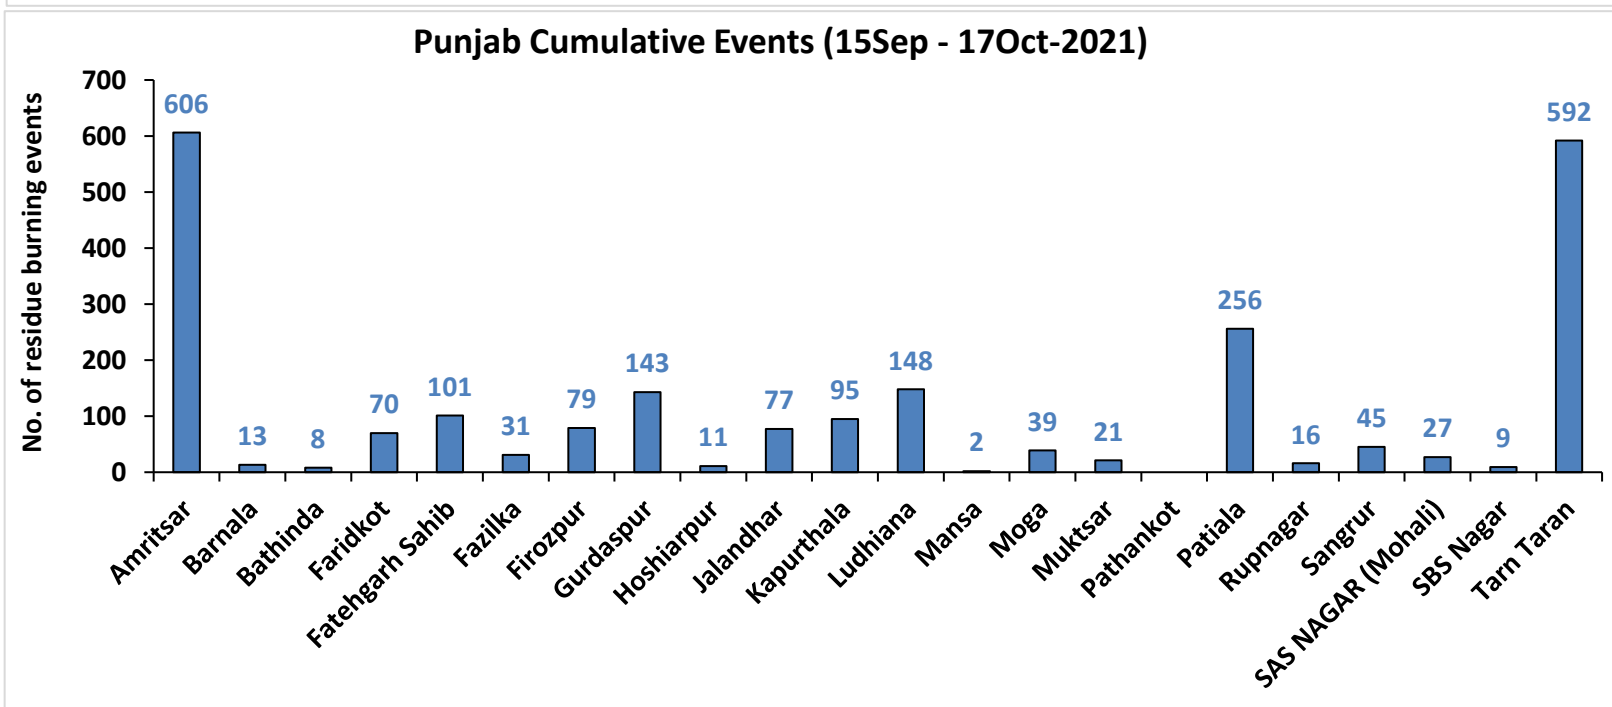

<http://creams.iari.res.in>

Highlights for 17-October-2021

- The active fire events due to rice residue burning were monitored using satellite remote sensing, following the new "Standard Protocol for Estimation of Crop Residue Burning Fire Events using Satellite Data".
- Satellites detected **54** residue burning events in the six study States on 17-Oct-2021.
- The state wise events detected on 17-Oct-2021 were **14** in Punjab, **0** in Haryana, **39** in UP, **0** in Delhi, **0** in Rajasthan and **1** in MP.
- The number of events has decreased from **741** on 16-Oct-2021 to **54** on 17-Oct-2021 in the six study states.
- Detection of burning events by satellites was hampered due to clouds over all the study states.
- Total **4146** burning events were detected in the six states between 15-Sept-2021 and 17-Oct-2021, which are distributed as **2389**, **1026**, **620**, **0**, **27** and **84** in Punjab, Haryana, UP, Delhi, Rajasthan and MP, respectively.
- Overall, the total burning events recorded in the six states are **50.7%** less than in 2020 till date. Punjab recorded **50.8%** reduction, Haryana recorded **10.9%** increase, UP recorded **63.6%** increase, Delhi recorded **100%** reduction, Rajasthan recorded **88.7%** reduction and MP recorded **78.1%** reduction, in the current season than in 2020.

RICE RESIDUE BURNING IN PUNJAB

14 burning events detected in Punjab on **17th October 2021**

Fire Intensity (W/m²)

- 0 - 5
- 6 - 10
- 11 - 15
- 16 - 20
- >20

©ICAR-IARI

<http://geoportal.icar.gov.in:8080/geoexplorer/composer/>

District-wise cumulative number of residues burning events in Punjab (15Sep - 17Oct-2021)

Uttar Pradesh

RICE RESIDUE BURNING IN UTTAR PRADESH

39 burning events detected in Uttar Pradesh on 17th October 2021