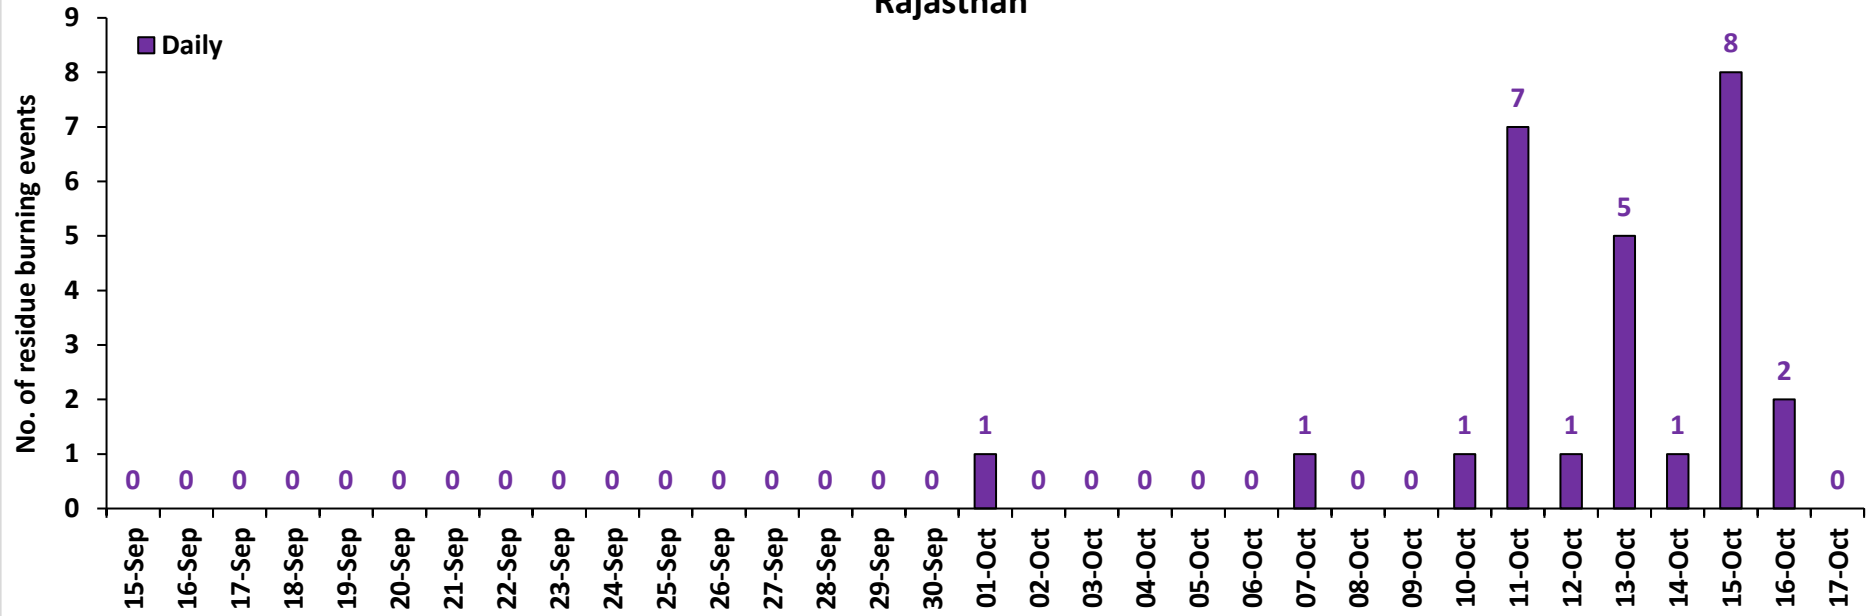

<http://creams.iari.res.in>

Highlights for 17-October-2021

- The active fire events due to rice residue burning were monitored using satellite remote sensing, following the new "Standard Protocol for Estimation of Crop Residue Burning Fire Events using Satellite Data".
- Satellites detected **54** residue burning events in the six study States on 17-Oct-2021.
- The state wise events detected on 17-Oct-2021 were **14** in Punjab, **0** in Haryana, **39** in UP, **0** in Delhi, **0** in Rajasthan and **1** in MP.
- The number of events has decreased from **741** on 16-Oct-2021 to **54** on 17-Oct-2021 in the six study states.
- Detection of burning events by satellites was hampered due to clouds over all the study states.
- Total **4146** burning events were detected in the six states between 15-Sept-2021 and 17-Oct-2021, which are distributed as **2389**, **1026**, **620**, **0**, **27** and **84** in Punjab, Haryana, UP, Delhi, Rajasthan and MP, respectively.
- Overall, the total burning events recorded in the six states are **50.7%** less than in 2020 till date. Punjab recorded **50.8%** reduction, Haryana recorded **10.9%** increase, UP recorded **63.6%** increase, Delhi recorded **100%** reduction, Rajasthan recorded **88.7%** reduction and MP recorded **78.1%** reduction, in the current season than in 2020.

Temporal distribution of rice residue burning events for the study States in 2021

Haryana

Uttar Pradesh

Rajasthan

Madhya Pradesh

Comparison of residue burning events in current year (2021) with previous year (2020) for the study States