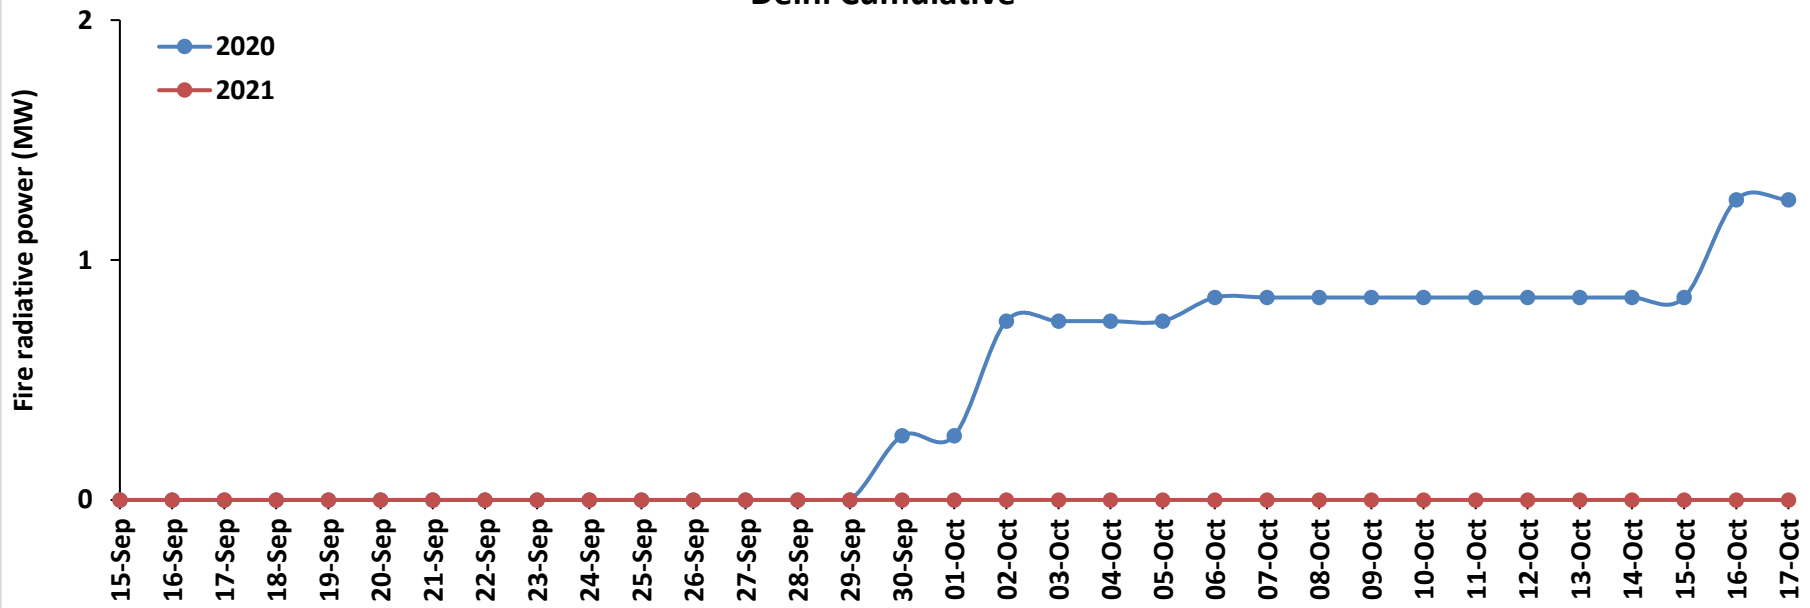

Delhi Cumulative