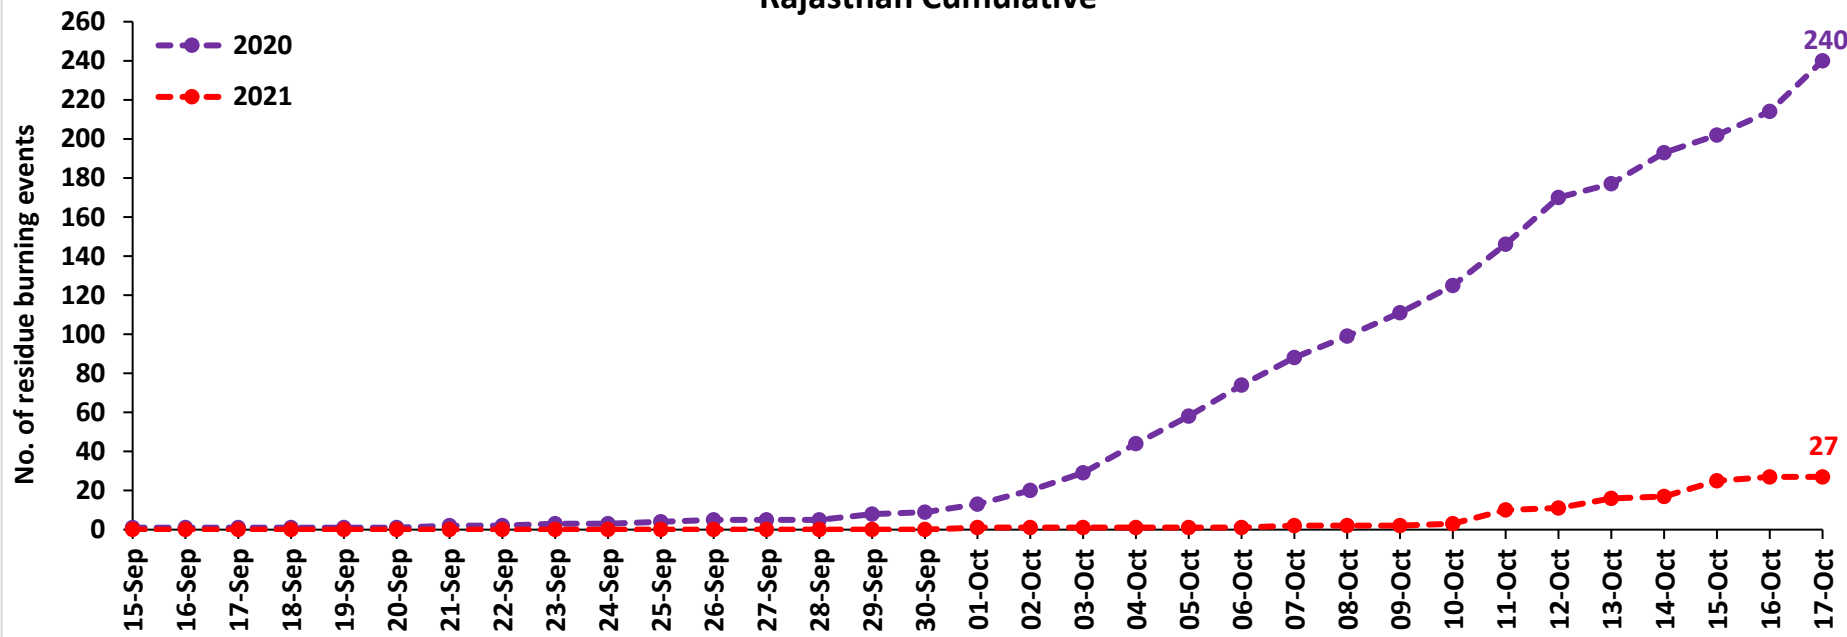

Rajasthan Cumulative