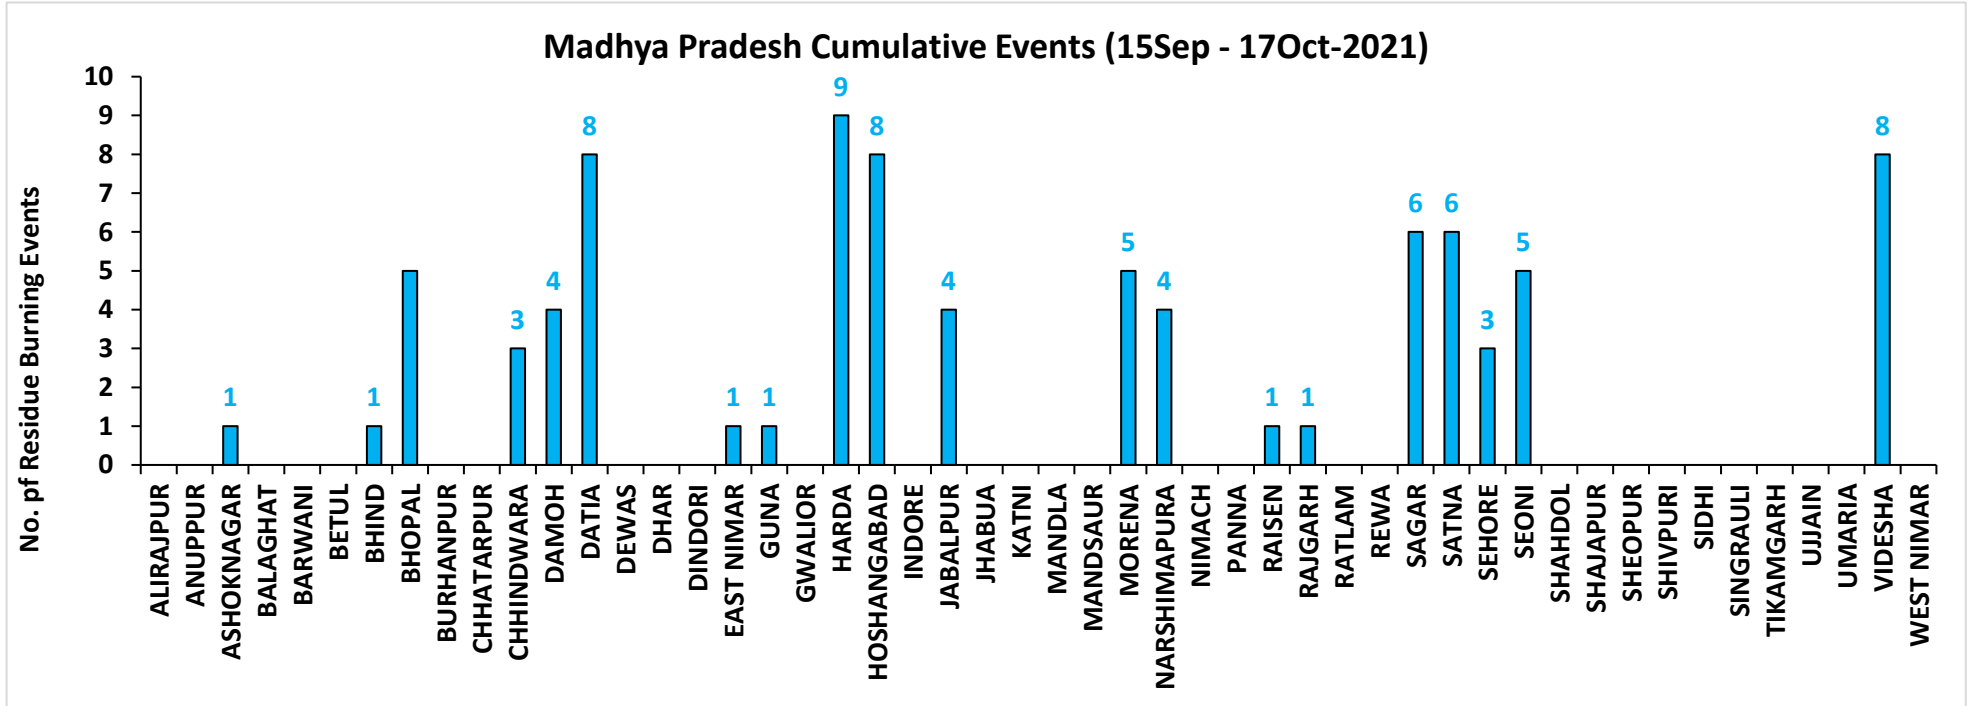

District-wise cumulative number of residues burning events in Madhya Pradesh (15 Sep - 17 Oct-2021)

District-wise cumulative number of residues burning events detected in 2020 and 2021

(Period: 15 September - 17 October)

(a) Punjab

District	15 Sep – 17 Oct	
	2020	2021
AMRITSAR	1905	606
BARNALA	22	13
BATHINDA	69	8
FARIDKOT	214	70
FATEHGARH SAHIB	136	101
FAZILKA	52	31
FIROZPUR	485	79
GURDASPUR	460	143
HOSHIARPUR	52	11
JALANDHAR	115	77
KAPURTHALA	245	95
LUDHIANA	158	148
MANSA	51	2
MOGA	58	39
MUKTSAR	29	21
PATHANKOT	3	0
PATIALA	564	256
RUPNAGAR	29	16
SANGRUR	147	45
SAS NAGAR (MOHALI)	45	27
SBS NAGAR	12	9
TARN TARAN	1640	592
Total	6491	2389

(b) Haryana

District	15 Sep – 17 Oct	
	2020	2021
AMBALA	107	54
BHIWANI	0	0
CHARKHI DADRI	0	0
FARIDABAD	0	1
FATEHABAD	56	49
GURGAON	0	0
HISAR	6	1
JHAJJAR	1	0
JIND	29	30
KAITHAL	171	249
KARNAL	267	343
KURUKSHETRA	202	205
MAHENDRAGARH	0	0
MEWAT	0	0
PALWAL	11	25
PANCHKULA	0	0
PANIPAT	9	15
REWARI	0	0
ROHTAK	0	0
SIRSA	9	4
SONIPAT	11	5
YAMUNANAGAR	46	45
Total	925	1026