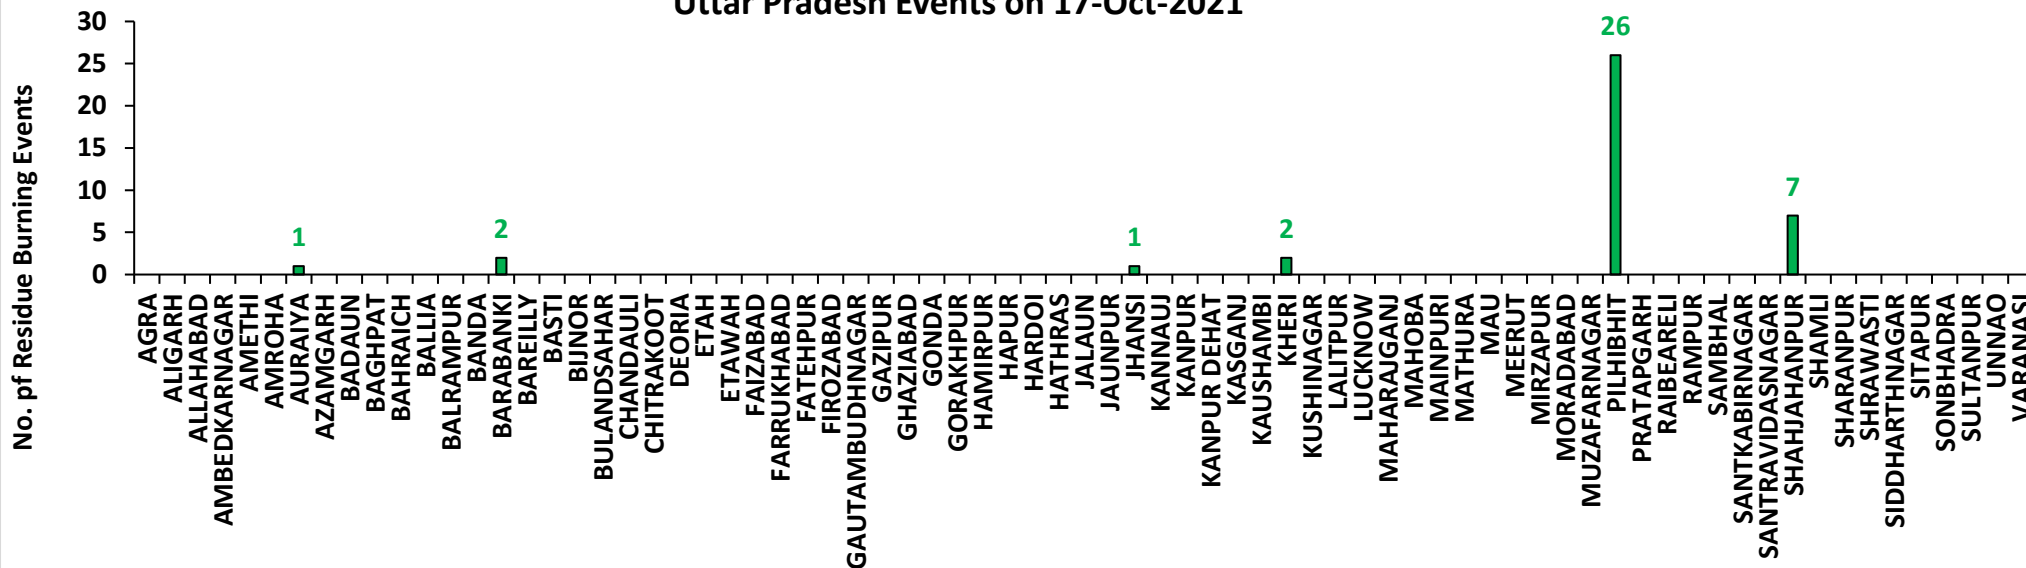

District-wise cumulative number of residues burning events in Uttar Pradesh (15 Sep - 17 Oct-2021)

Uttar Pradesh Events on 17-Oct-2021